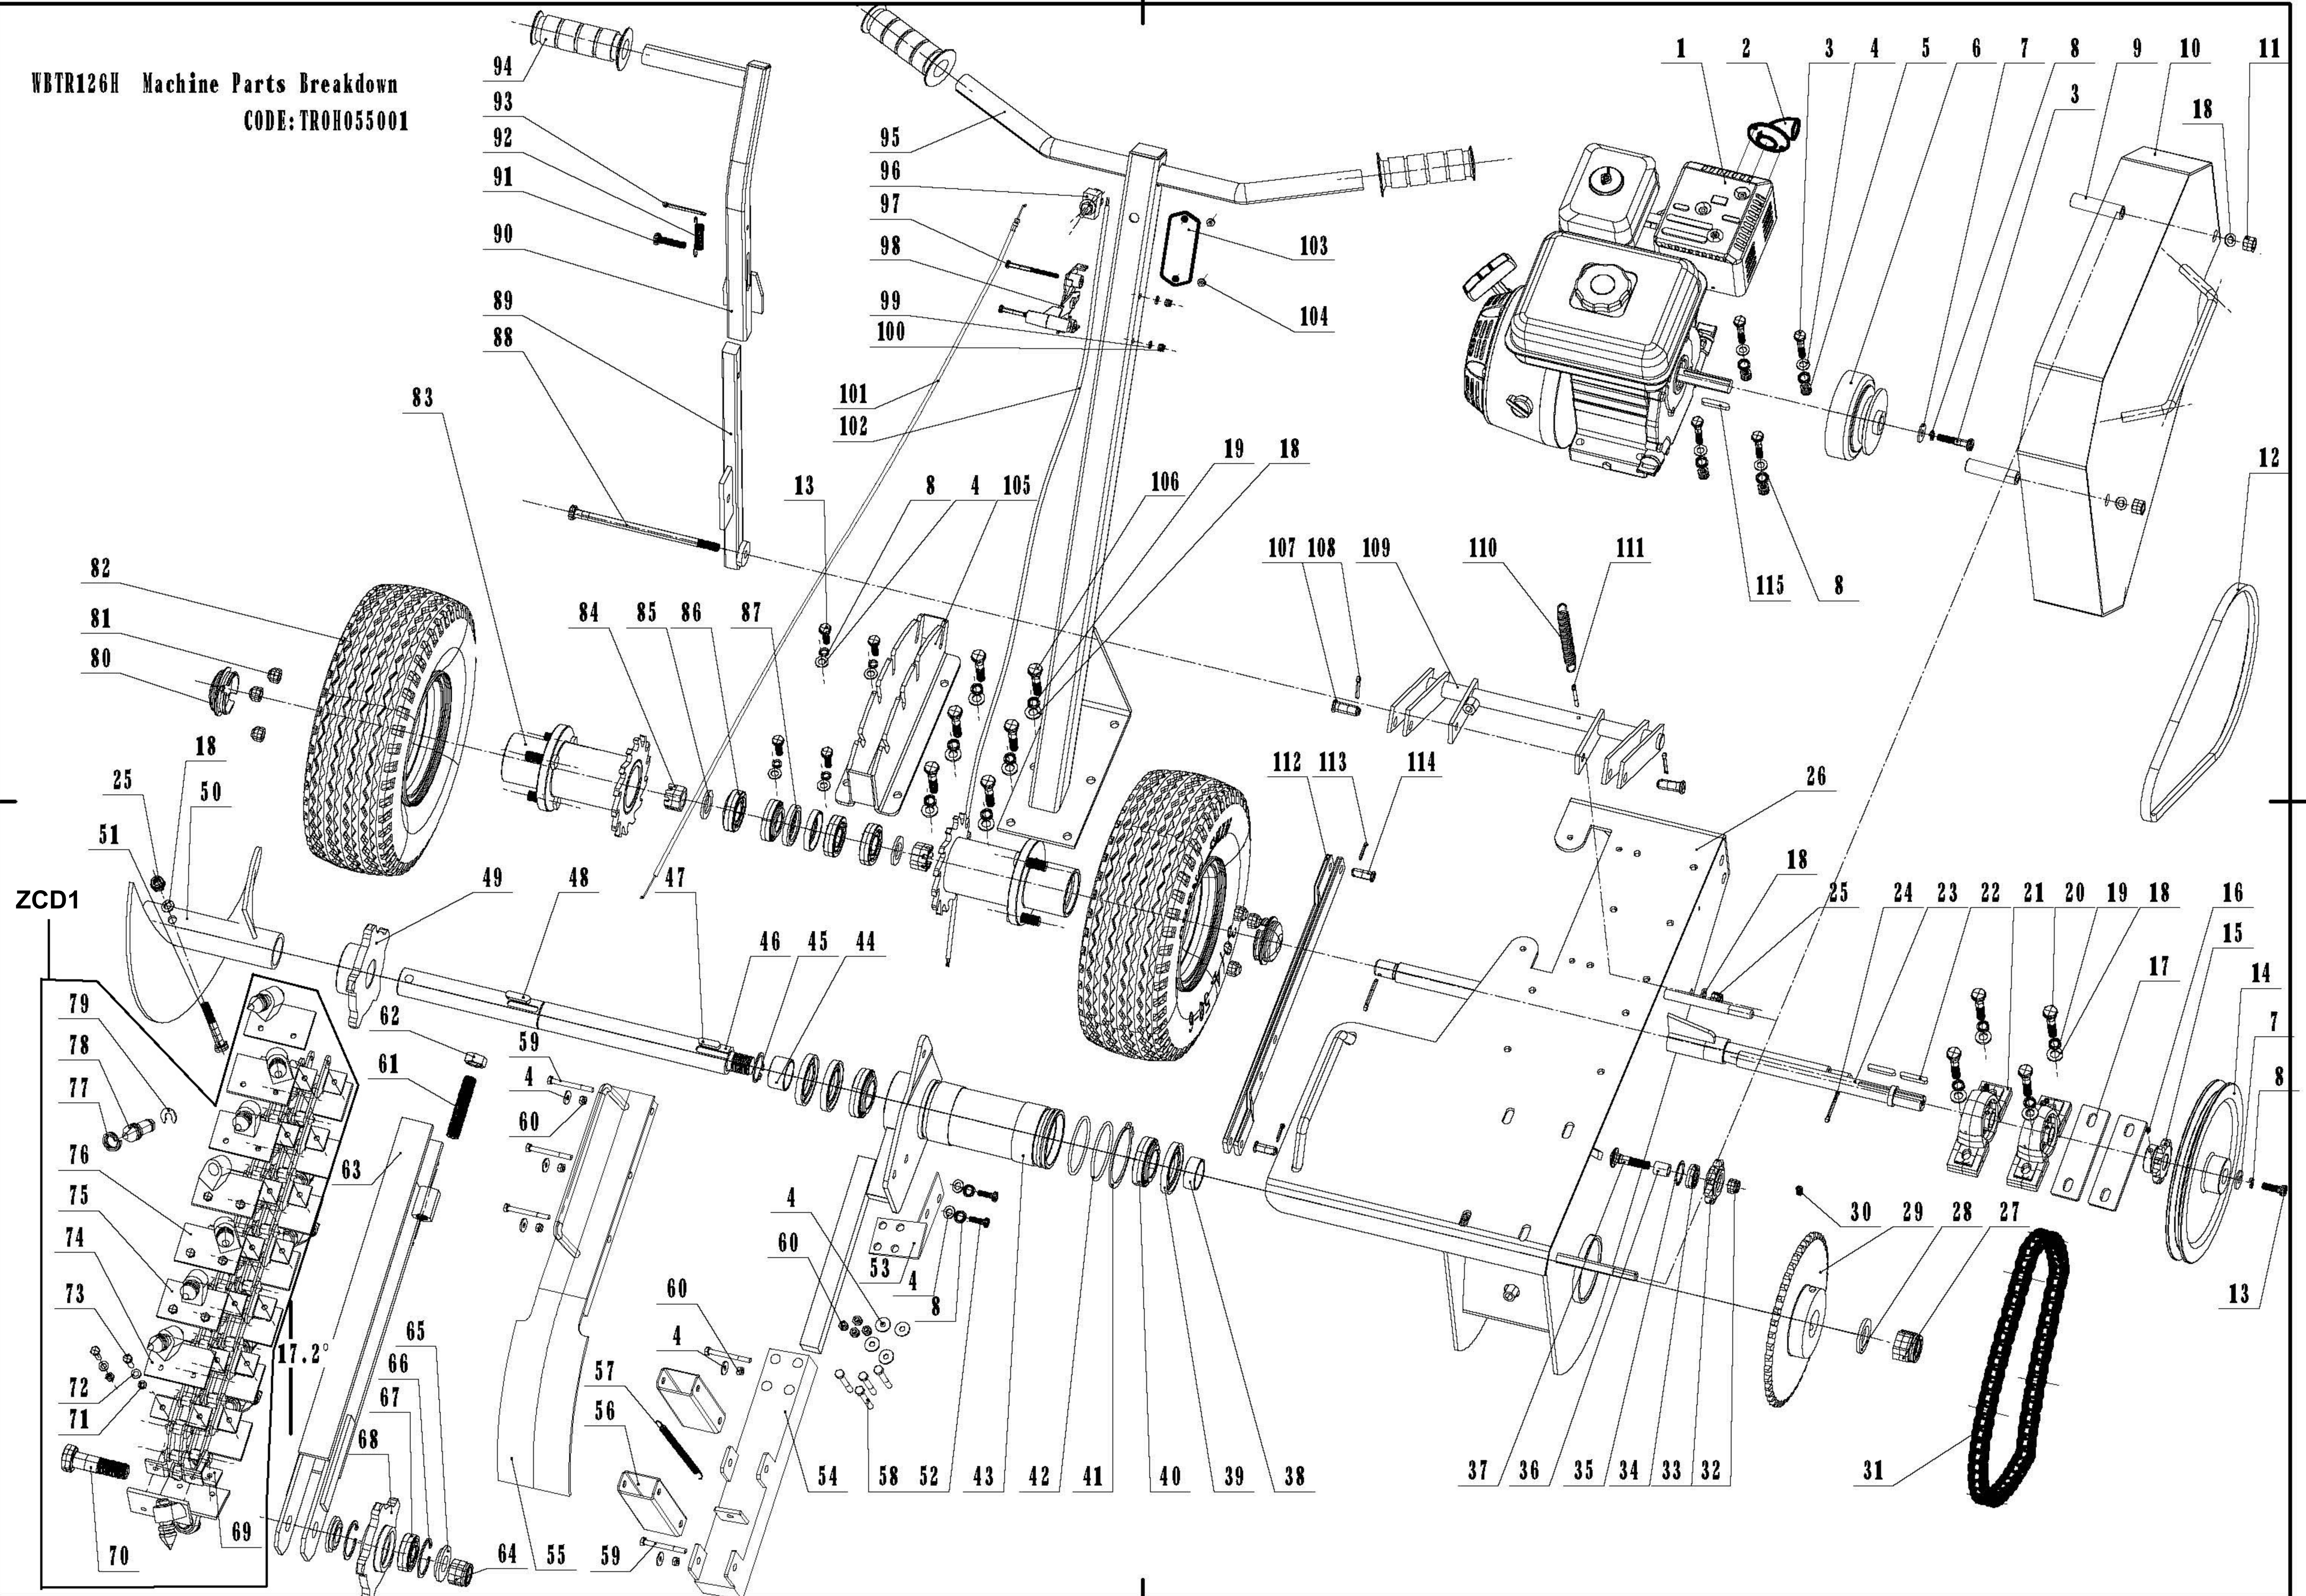

WBTR126H Machine Parts Breakdown  
CODE: TROH055001

Code	Numer katalogowy	DESCRIPTION	Ilość
1	GX160H1SD	engine	1
2	KG12030070	elbow	1
3	0101008040	hex bolt	5
4	0301008000	washer	19
5	0201008000	hex bolt	4
6	KG12030010	clutch	1
7	0302008000	big washer	2
8	0401008000	spring washer	12
9	KG12030590	spacer	2
10	KG12030020	shield	1
11	0201012000	hex nut	2
12	KG12030030	v belt	1
13	0101008025	hex bolt	5
14	KG12030040	big pulley	1
15	KG12030050	sprocket wheel	1
16	0105006008	inner hex lock screw	2
17	KG12030600	spacer	2
18	0301010000	washer	14
19	0401010000	spring washer	10
20	0101010045	hex bolt	4
21	UCP204	spherical surface bearing nuts	2
22	1101006036	key	2
23	KG12030080	pulley shaft	1
24	0501004036	cotter pin	2
25	0202010000	hex lock nut	2
26	KG12030090	chassis	1
27	0202024000	hex lock nut	1
28	0301024000	washer	1
29	KG12030100	big sprocket wheel	1
30	0105008020	inner hex lock screw	1
31	KG12030110	chain	1
32	0203010000	hex lock nut	1
33	KG12030120	tensional sprocket wheel	1
34	6200	bearing	1
35	0901030000	check ring	1
36	KG12030130	spacer	1
37	0107008045	square neck bolt	1
38	KG12030140	spacer 1	1
39	KG12030150	seal ring	3
40	32007	bearing	2
41	1001075000	check ring	1
42	1401069004	seal ring	2
43	KG12030180	shaft sheath	1
44	KG12030190	spacer 2	1
45	1001035000	check ring	1
46	KG12030200	shaft	1
47	1101008028	key	1
48	1101008032	key	1