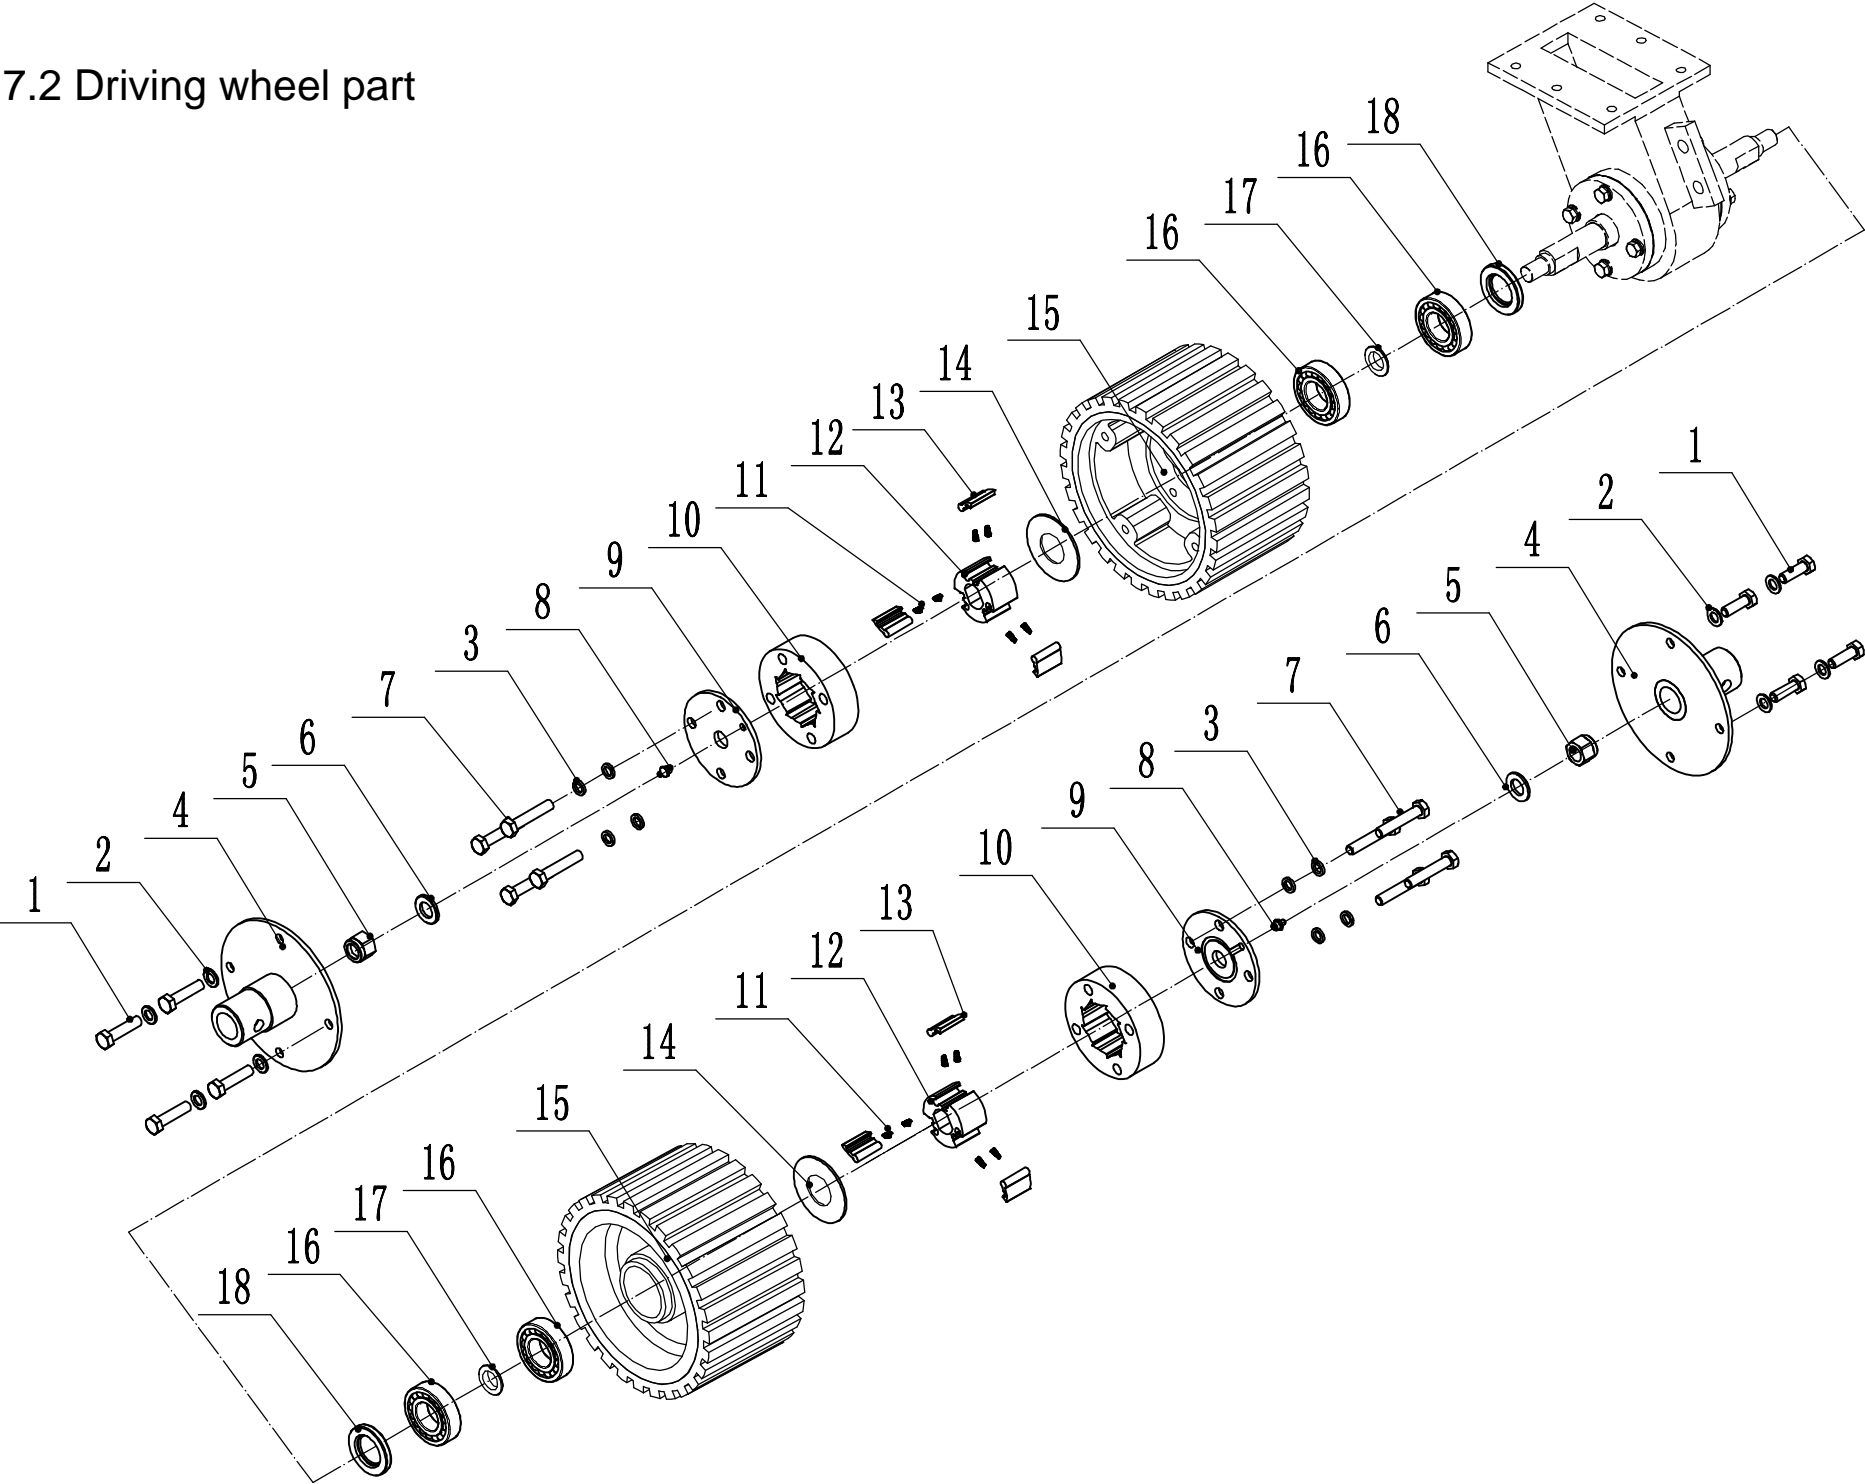

7.2 Driving wheel part

7.2 Driving wheel part Spare parts price list

Lp	Kod	Nazwa	Ilość
1	0101010020	bolt	8
2	0301010000	Flat washer	8
3	0301010000	spring washer	8
4	4SC0201010/03	axle	2
5	0202016000	lock nut	2
6	4SC0310010	Drive wheel shaft spacer	2
7	0101010050	bolt	8
8	4SC0203051	grease nozzle	2
9	4SC0203040/03	hub cover	2
10	4SC0203030/03	Ratchet	2
11	4SC0203070	spring	12
12	4SC0203060/04	Ratchet	2
13	4SC0203080/04	pawl	6
14	4SC0207010	Big spacer	2
15	4SC0200030	working wheel	2
16	6205-2RS	bearing	4
17	4SC0208010	Small spacer	2
18	1501052030	seal	2