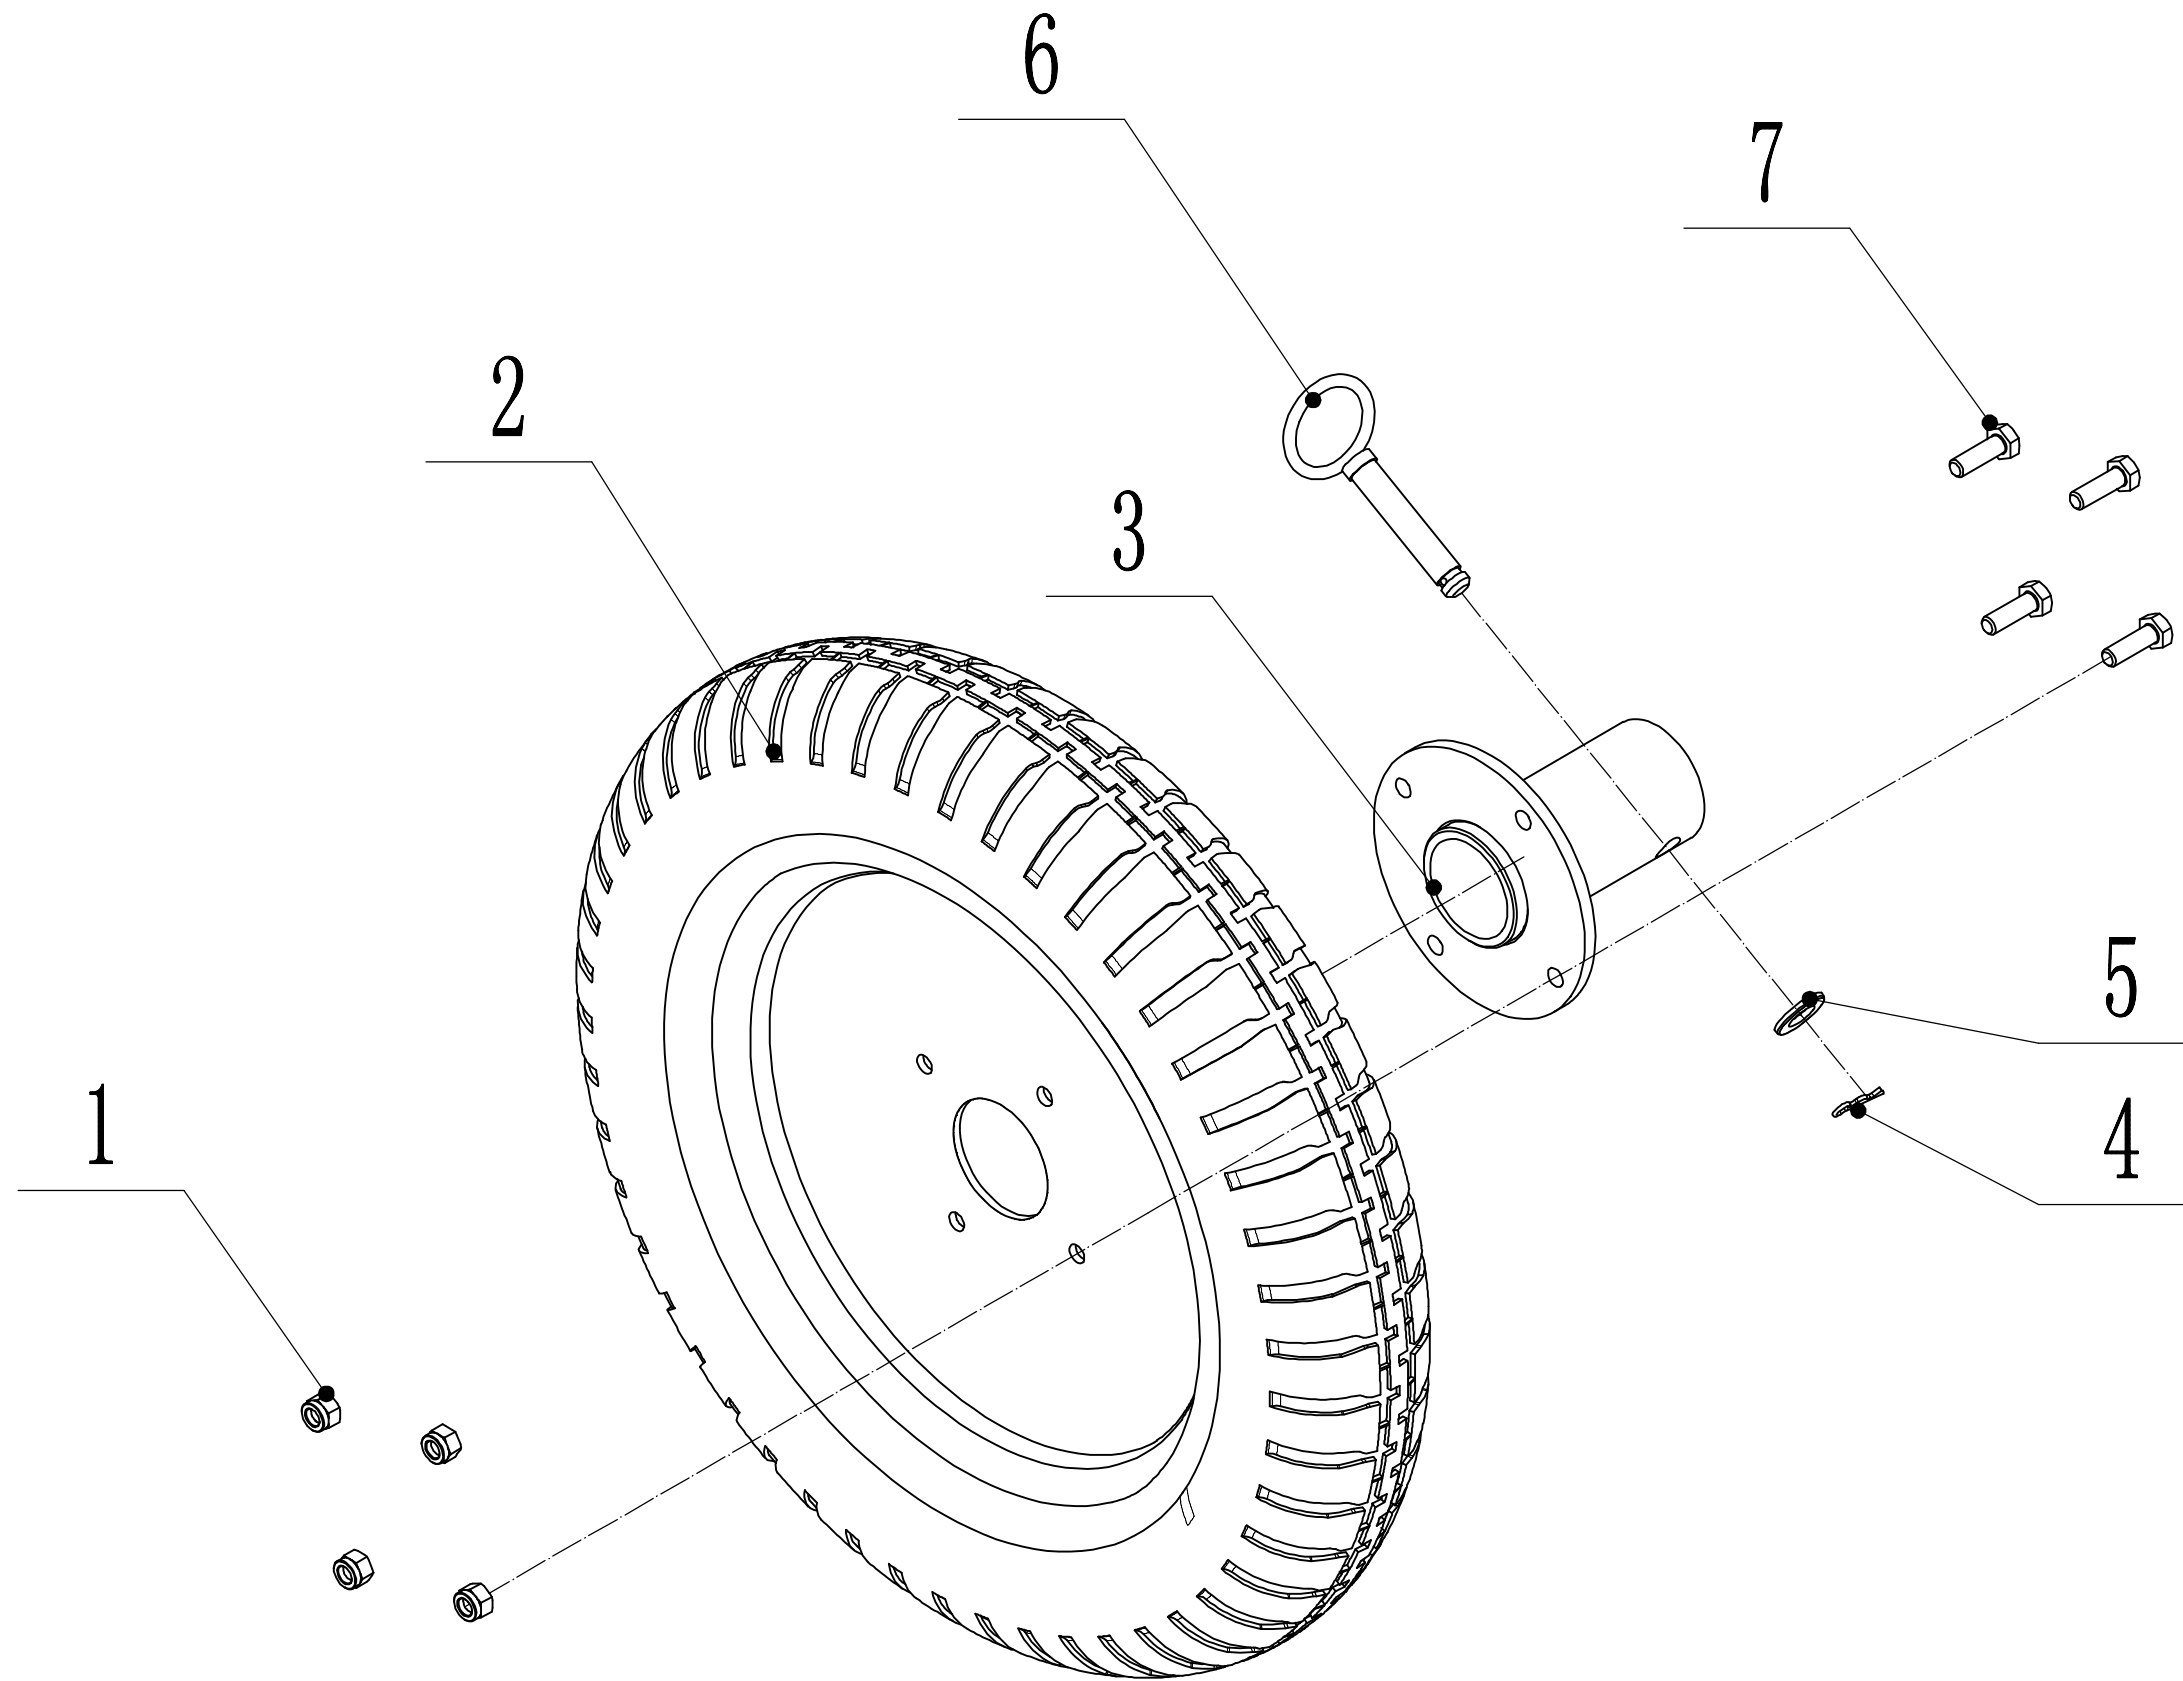

Model:WBSC409H
Service code:WBSC409H2307
Walking Wheels

9 Walking wheel part Spare parts price list

Lp	Kod	Nazwa	Ilość
1	0215014001	lock nut	4
2	4SCLZ01	wheel	1
3	4SC2400010/22	adapter	1
4	10FS043501	cotter pin	1
5	0301012000	spacer	1
6	4SC2300010/03	pin	1
7	0201401040/10P9	bolt	4