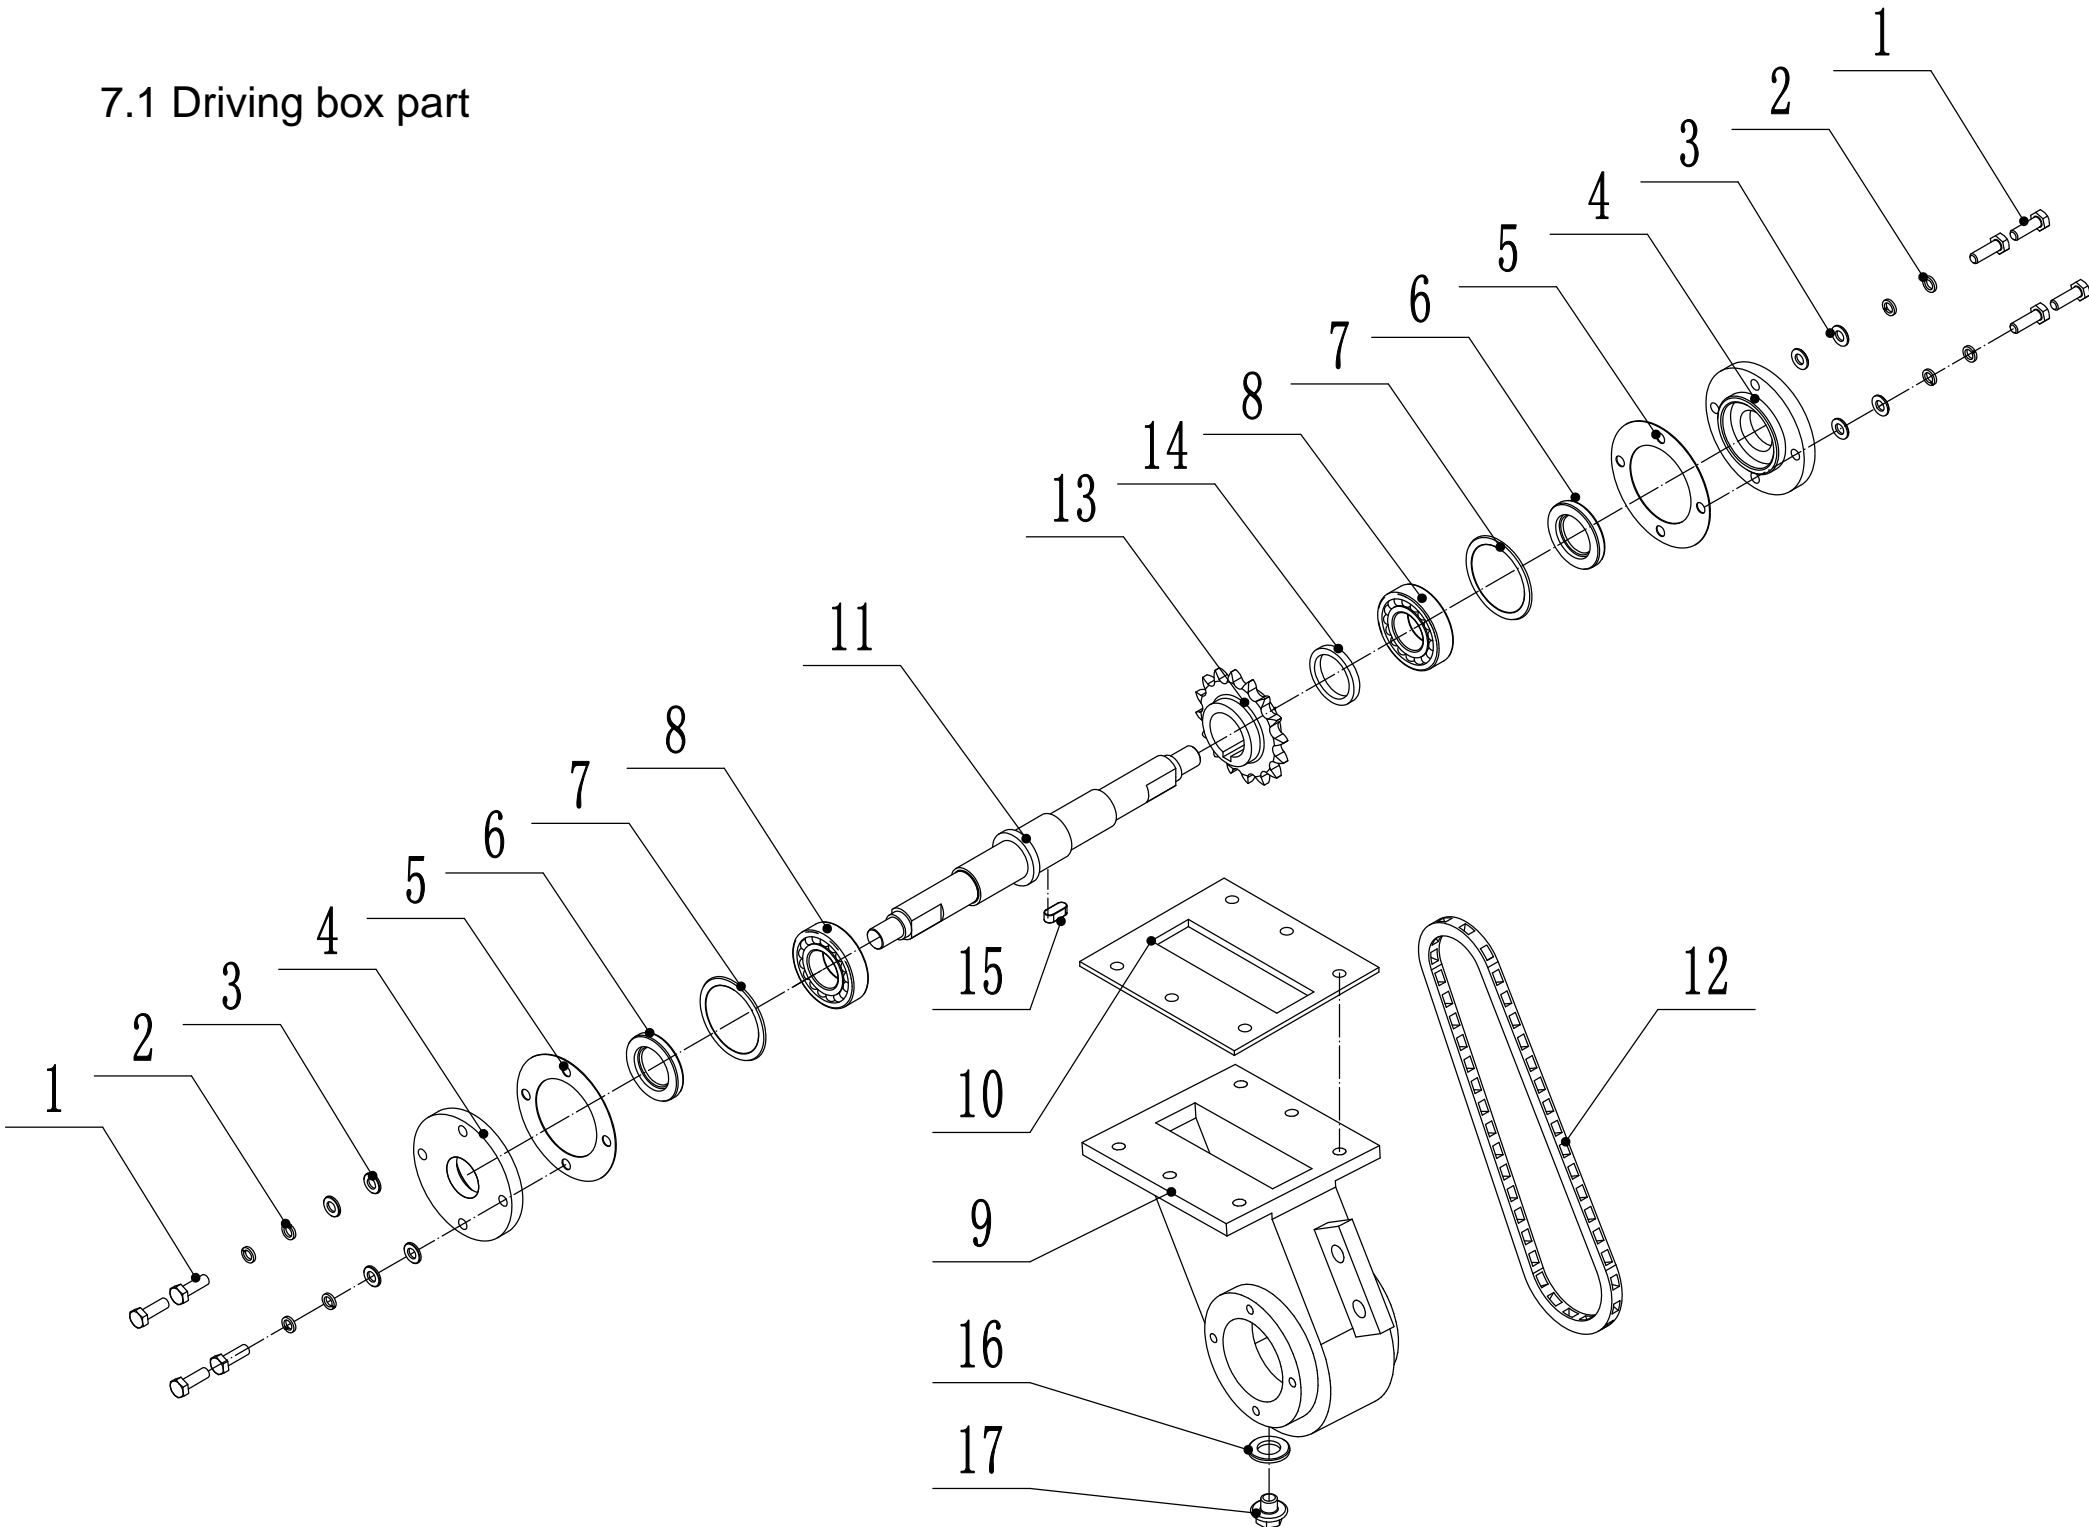

7.1 Driving box part

7.1 Driving box part Spare parts price list

Lp	Kod	Nazwa	Ilość
1	0101008035	bolt	8
2	0401008000	spring washer	8
3	0301008000	spacer	8
4	4SC0302010/49	side cover	2
5	4SC0306010	seal	2
6	1501052030	seal	2
7	4SC0309010	spacer	2
8	1206ATN	bearing	2
9	4SC0303010/49	box	1
10	4SC0308011	upper seal	1
11	4SC0301010/03	axle	1
12	4SC5200010	chain	1
13	4SC0305010	sprocket wheel	1
14	4SC0307010	spacer	1
15	1101008020	key	1
16	2201012000	seal	1
17	0101012010B	bolt	1