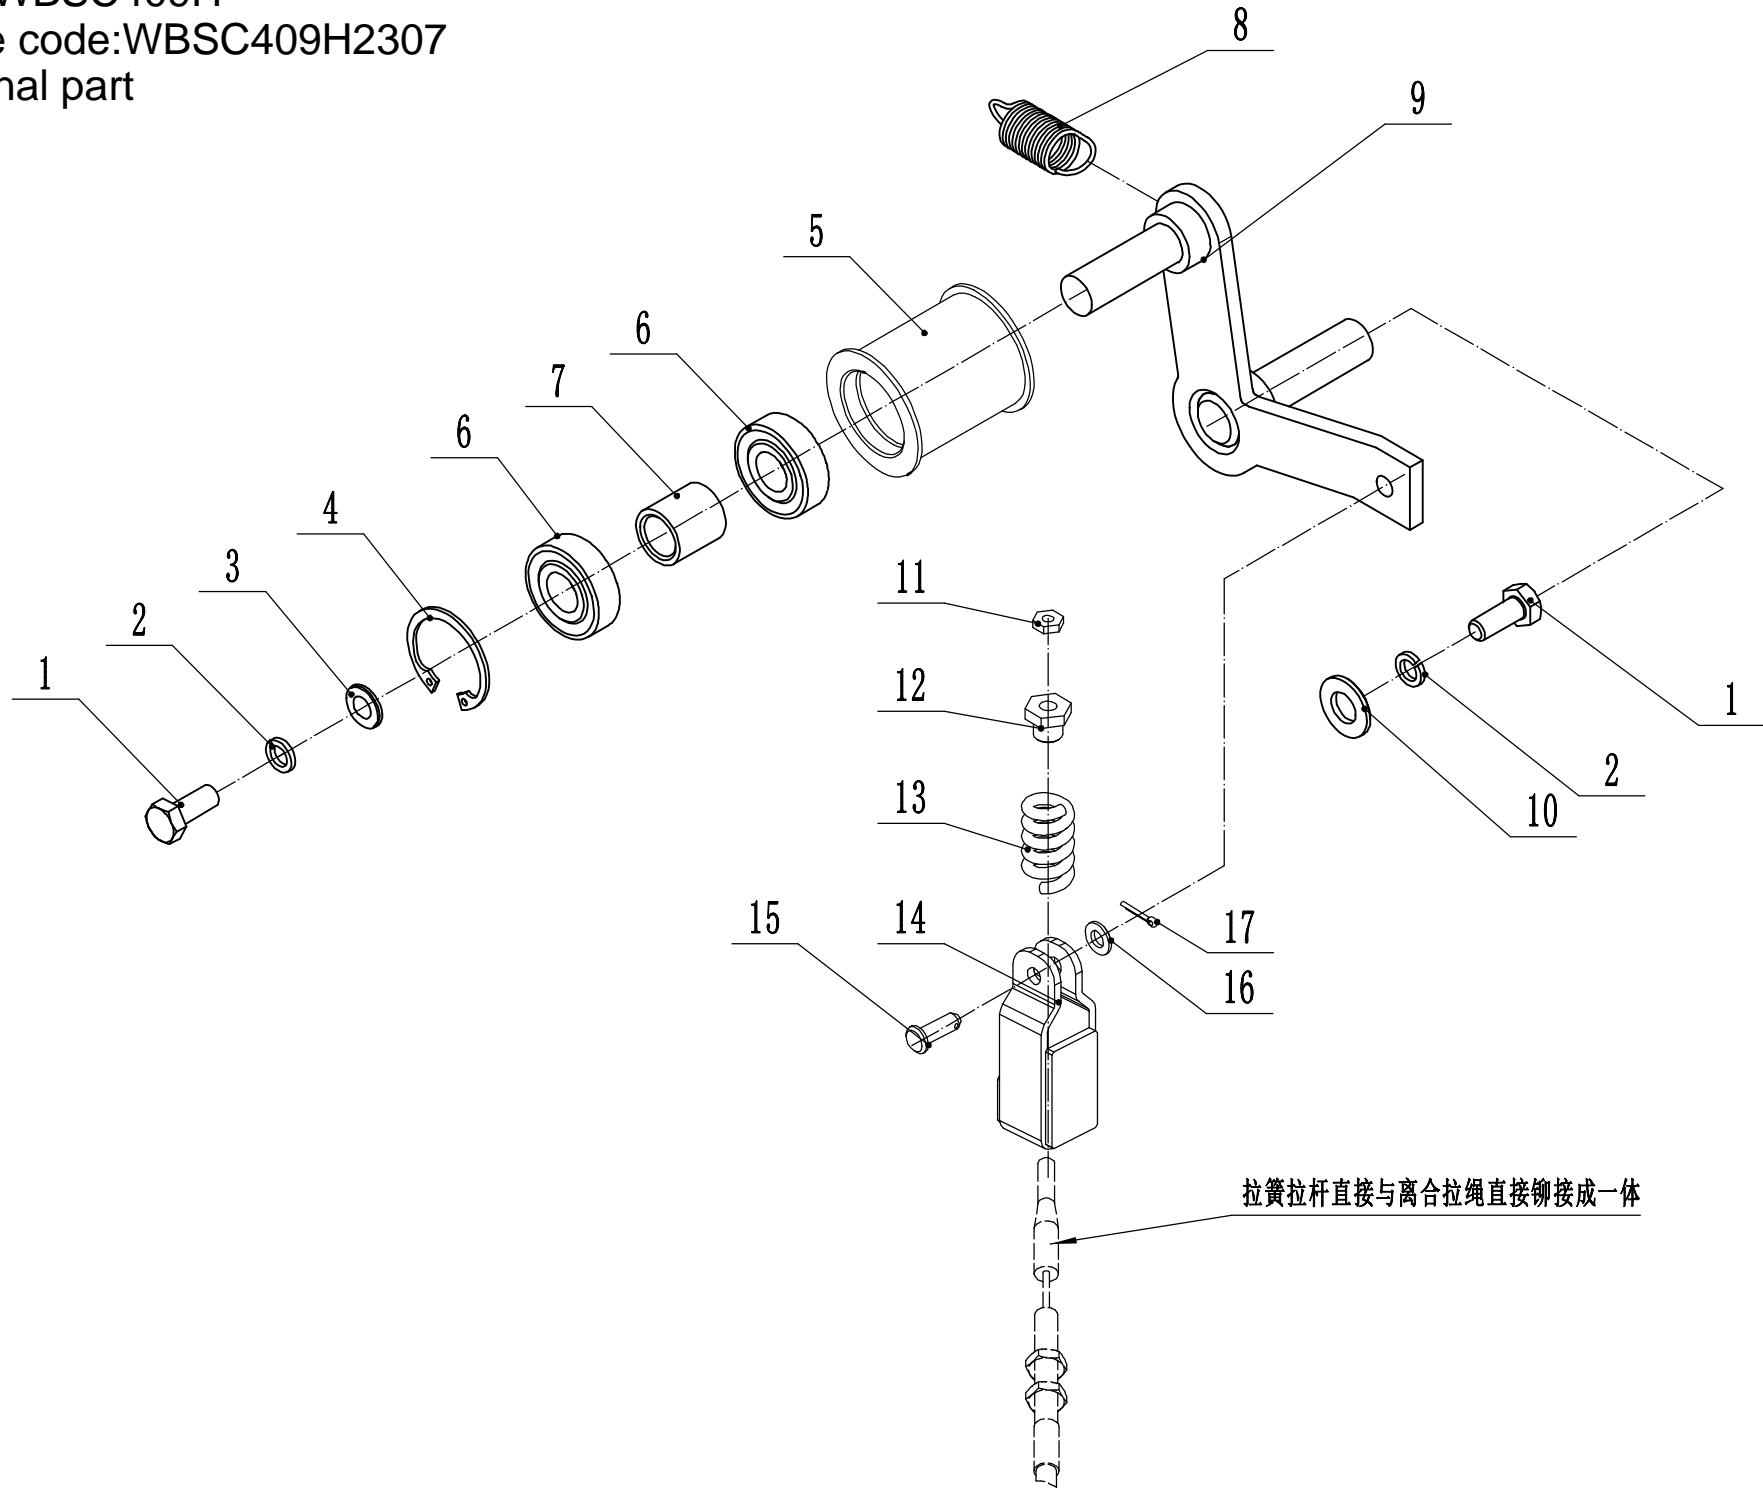

Model:WBSC409H
Service code:WBSC409H2307
Driving axle part2

5.2 Driving axle part2 Spare parts price list

Lp	Kod	Nazwa	Ilość
1	0118008020	bolt	6
2	4SC0812010/49	side cover	1
3	1204ATN	bearing	1
4	4SC0811010	spacer	1
5	4SC0810010	gear	1
6	4SC0809010	spacer1	1
7	4SC0807010	sprocket wheel	1
8	4SC0808010	bush	1
9	4SC0806010	spacer	1
10	1101008016	key	1
11	4SC0804010	axle	1
12	4SC0805010	bush	1
13	2205ATN	bearing	1
14	1501025040	seal	1
15	4SC0803010/49	side cover	1
16	4SC0815010	gear	1
17	4SC0814010	bush	1
18	4SC0813010/03	axle	1
19	0301006000	spacer	3
20	0401006000	spring washer	3
21	0101006020	bolt	3

Model:WBSC409H
Service code:WBSC409H2307
Transfer axle parts

5.3 Transfer axle parts Spare parts price list

Lp	Kod	Nazwa	Ilość
1	0112008025	screw	6
2	4SC0829010/49	side cover	2
3	1501025040	seal	2
4	1401046003	O ring	2
5	1205ATN	bearing	2
6	1101008020	key	2
7	4SC0832010B	axle	1
8	1101010036	key	1
9	1101008036	key	1
10	1101006026	key	1
11	4SC0841000	left block	1
12	4SC0831010	Sprocket wheel	1
13	4SC5100010	chain	1
14	4SC0842000	right block	1
15	4SC0843010	bush	1
16	4SC0850010	Adjusting spacer	1

Model:WBSC409H
Service code:WBSC409H2307
Tensional part

6 Tensional part Spare parts price list

Lp	Kod	Nazwa	Ilość
1	0101008020	bolt	2
2	0401008000	spring washer	2
3	0302008000	spacer	1
4	0901035000	check ring	1
5	4SC2005010/03	tensional pulley	1
6	6202-2RZ	bearing	2
7	4SC2008010/03	spacer	1
8	4SC2006010	spring 1	1
9	4SC2003010/03	tensional arm	1
10	0303008000/02	spacer	1
11	0206006000	nut - M6	1
12	4SC2009060	Locating Bush II of Pressing Spring	1
13	ISO10243	Spring - 18x35	1
14	4SC2009030	Supporting Base of Pressing Spring	1
15	0801006018	Pin Axis - B6x18	1
16	0501002010	Split pin - 2x10	1
17	4SC2009020	Connecting Rod of Pressing Spring	1