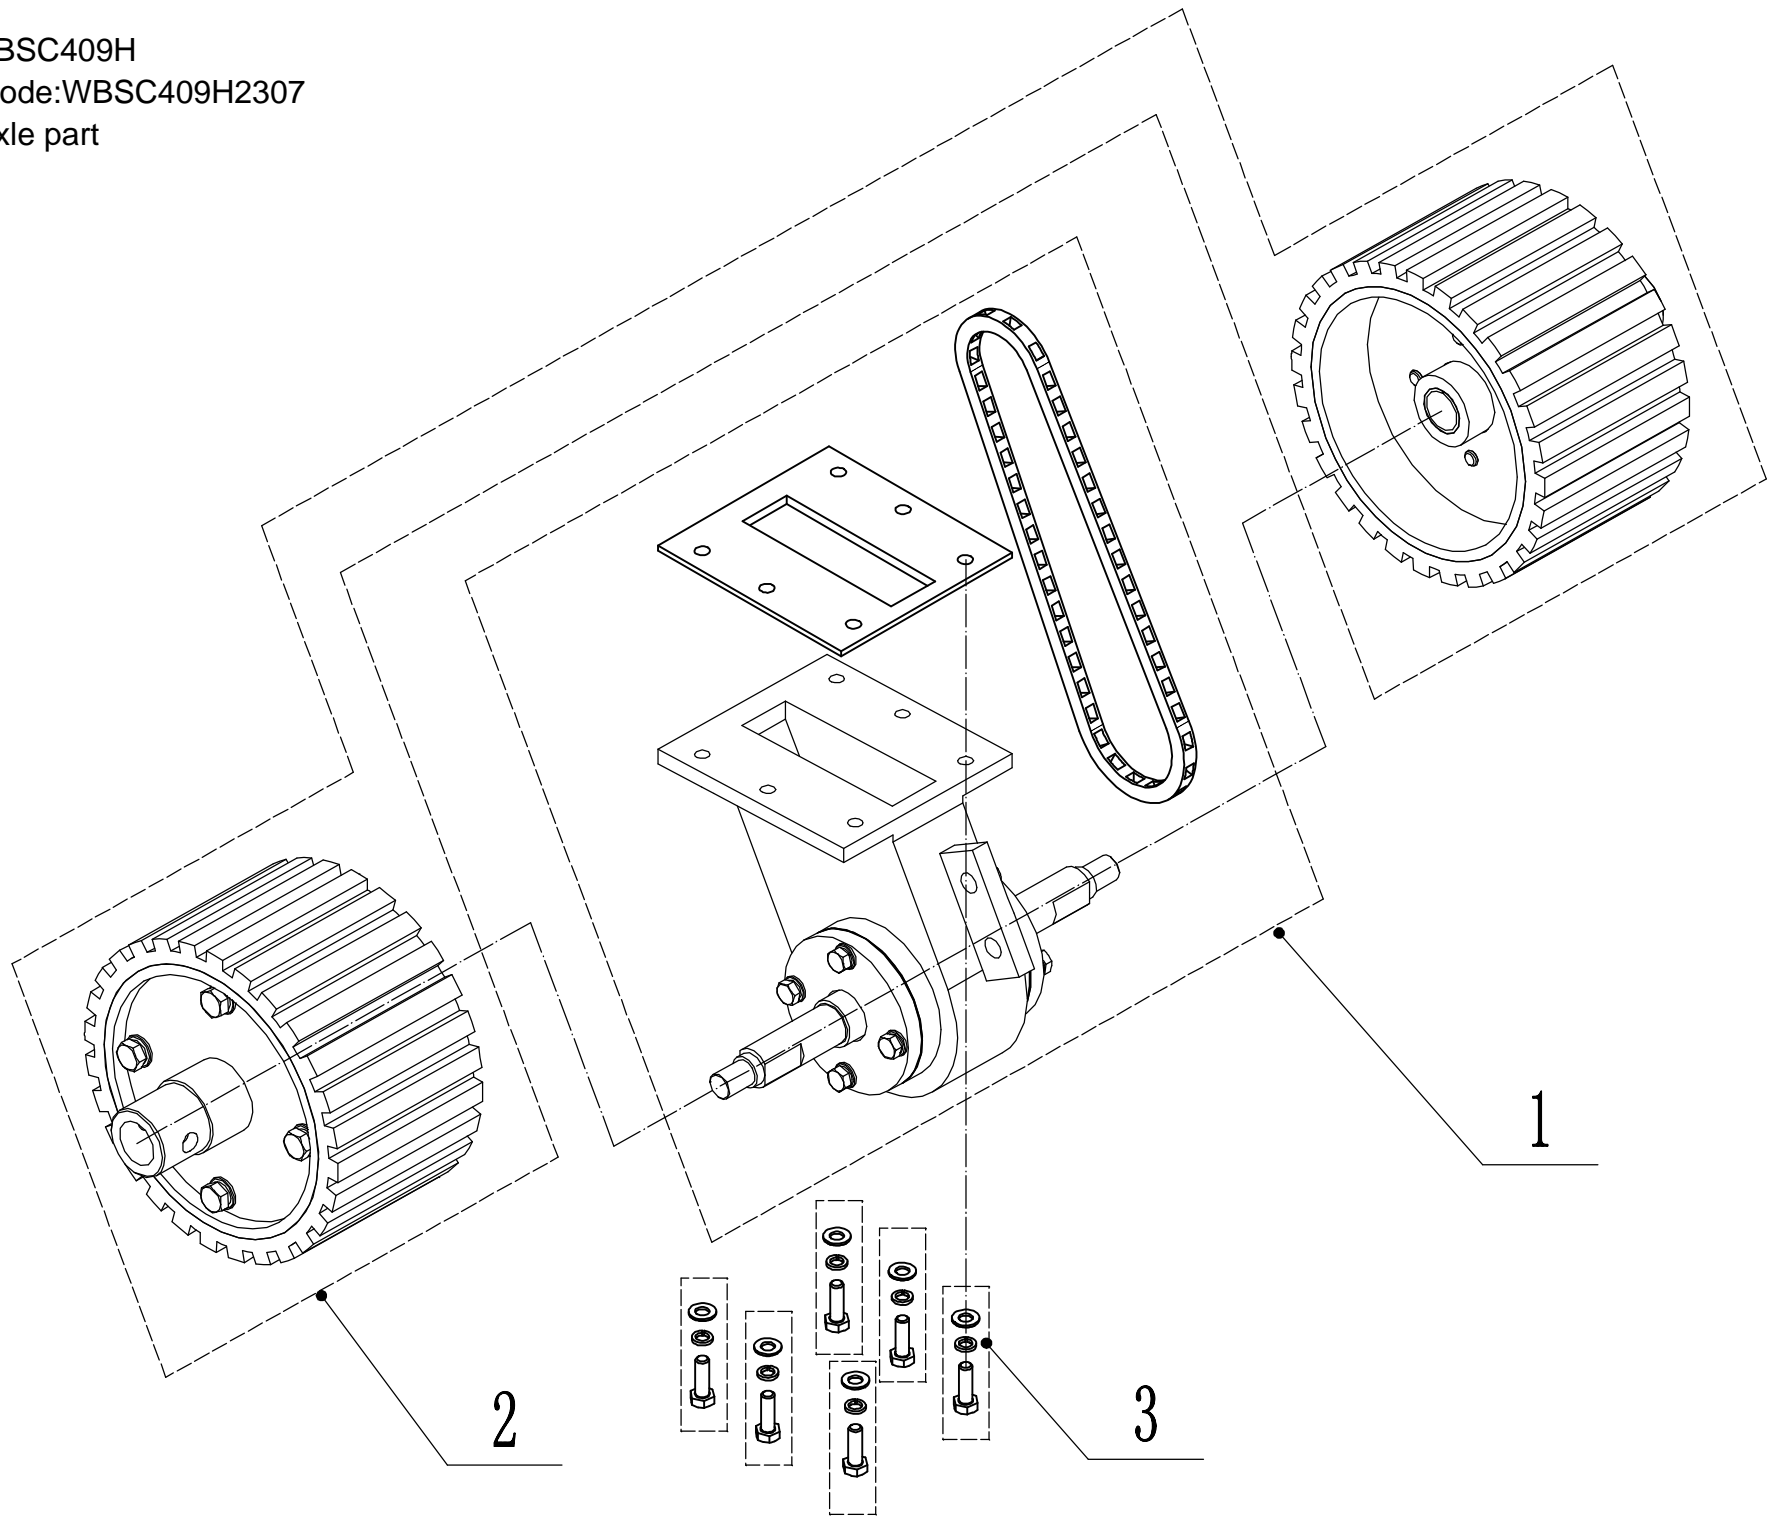

Model:WBSC409H
Service code:WBSC409H2307
Driving axle part

7 Driving axle part Spare parts price list

Lp	Kod	Nazwa	Ilość
1		gear box part	1
2		driving wheel	1
3	0118008030	Combation bolt	6