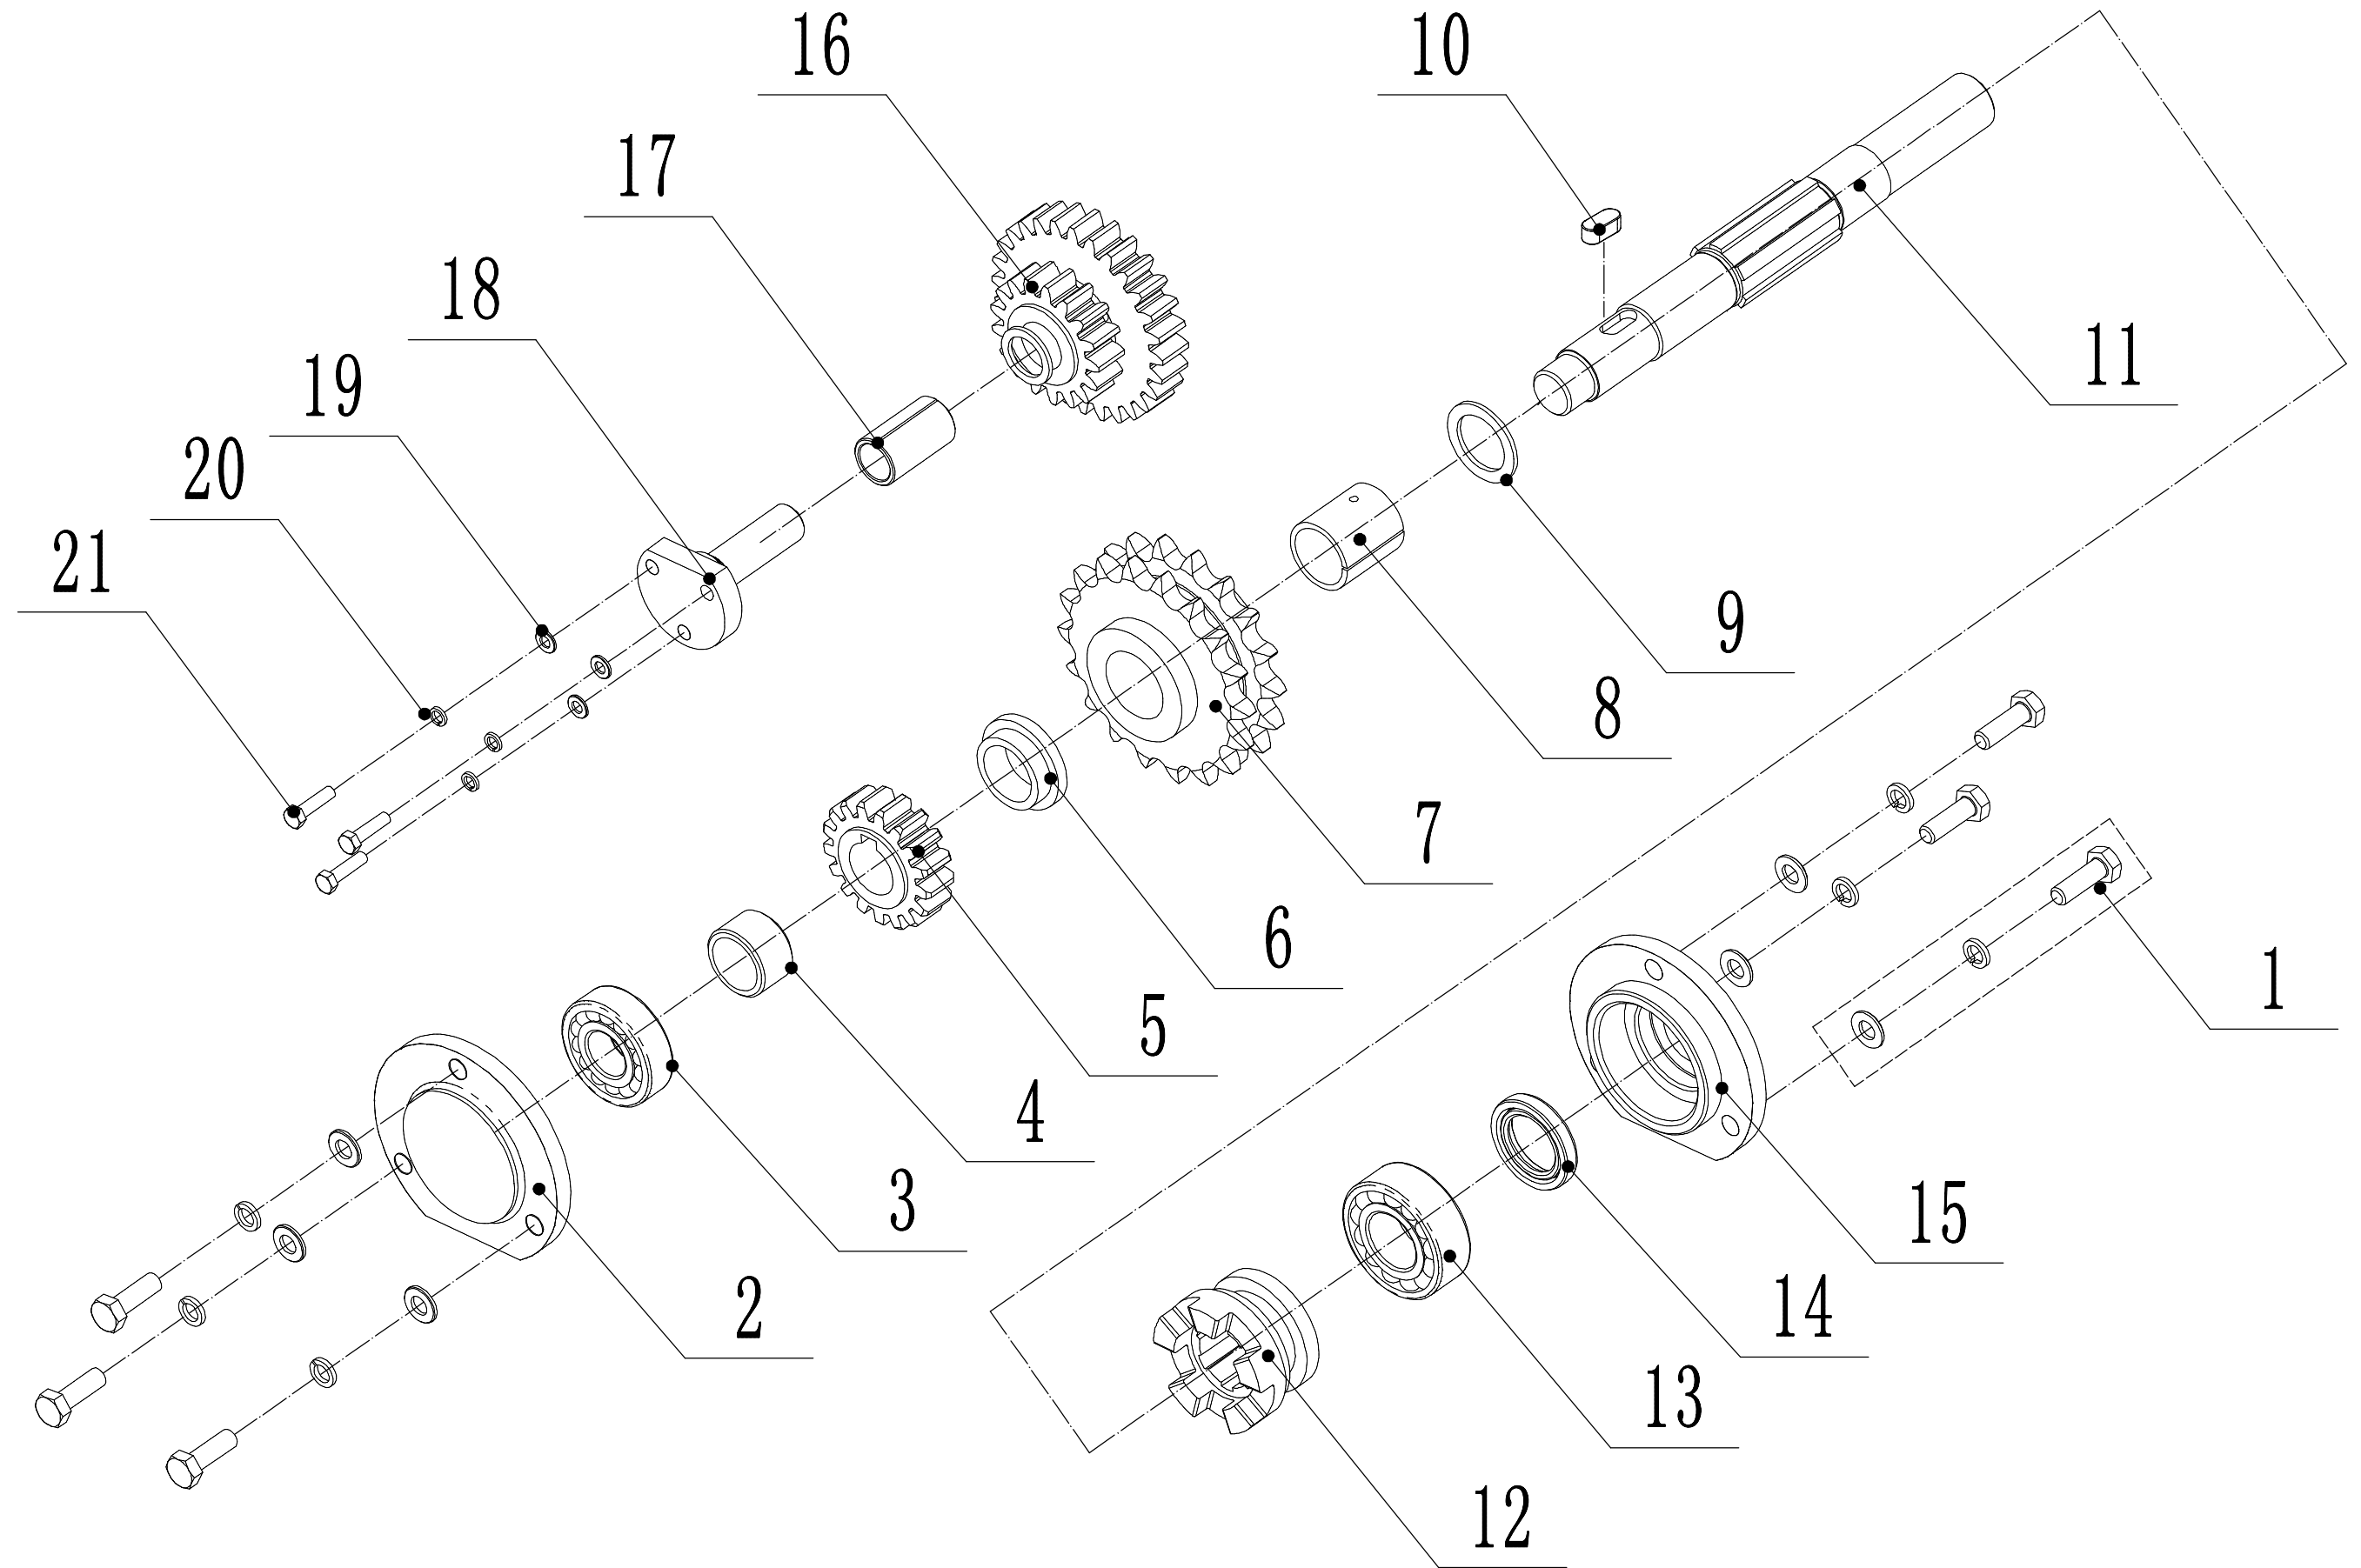

Model:WBSC409H
Service code:WBSC409H2307
Driving axle part2

5.2 Driving axle part2 Spare parts price list

Lp	Kod	Nazwa	Ilość
1	0118008020	bolt	6
2	4SC0812010/49	side cover	1
3	1204ATN	bearing	1
4	4SC0811010	spacer	1
5	4SC0810010	gear	1
6	4SC0809010	spacer1	1
7	4SC0807010	sprocket wheel	1
8	4SC0808010	bush	1
9	4SC0806010	spacer	1
10	1101008016	key	1
11	4SC0804010	axle	1
12	4SC0805010	bush	1
13	2205ATN	bearing	1
14	1501025040	seal	1
15	4SC0803010/49	side cover	1
16	4SC0815010	gear	1
17	4SC0814010	bush	1
18	4SC0813010/03	axle	1
19	0301006000	spacer	3
20	0401006000	spring washer	3
21	0101006020	bolt	3