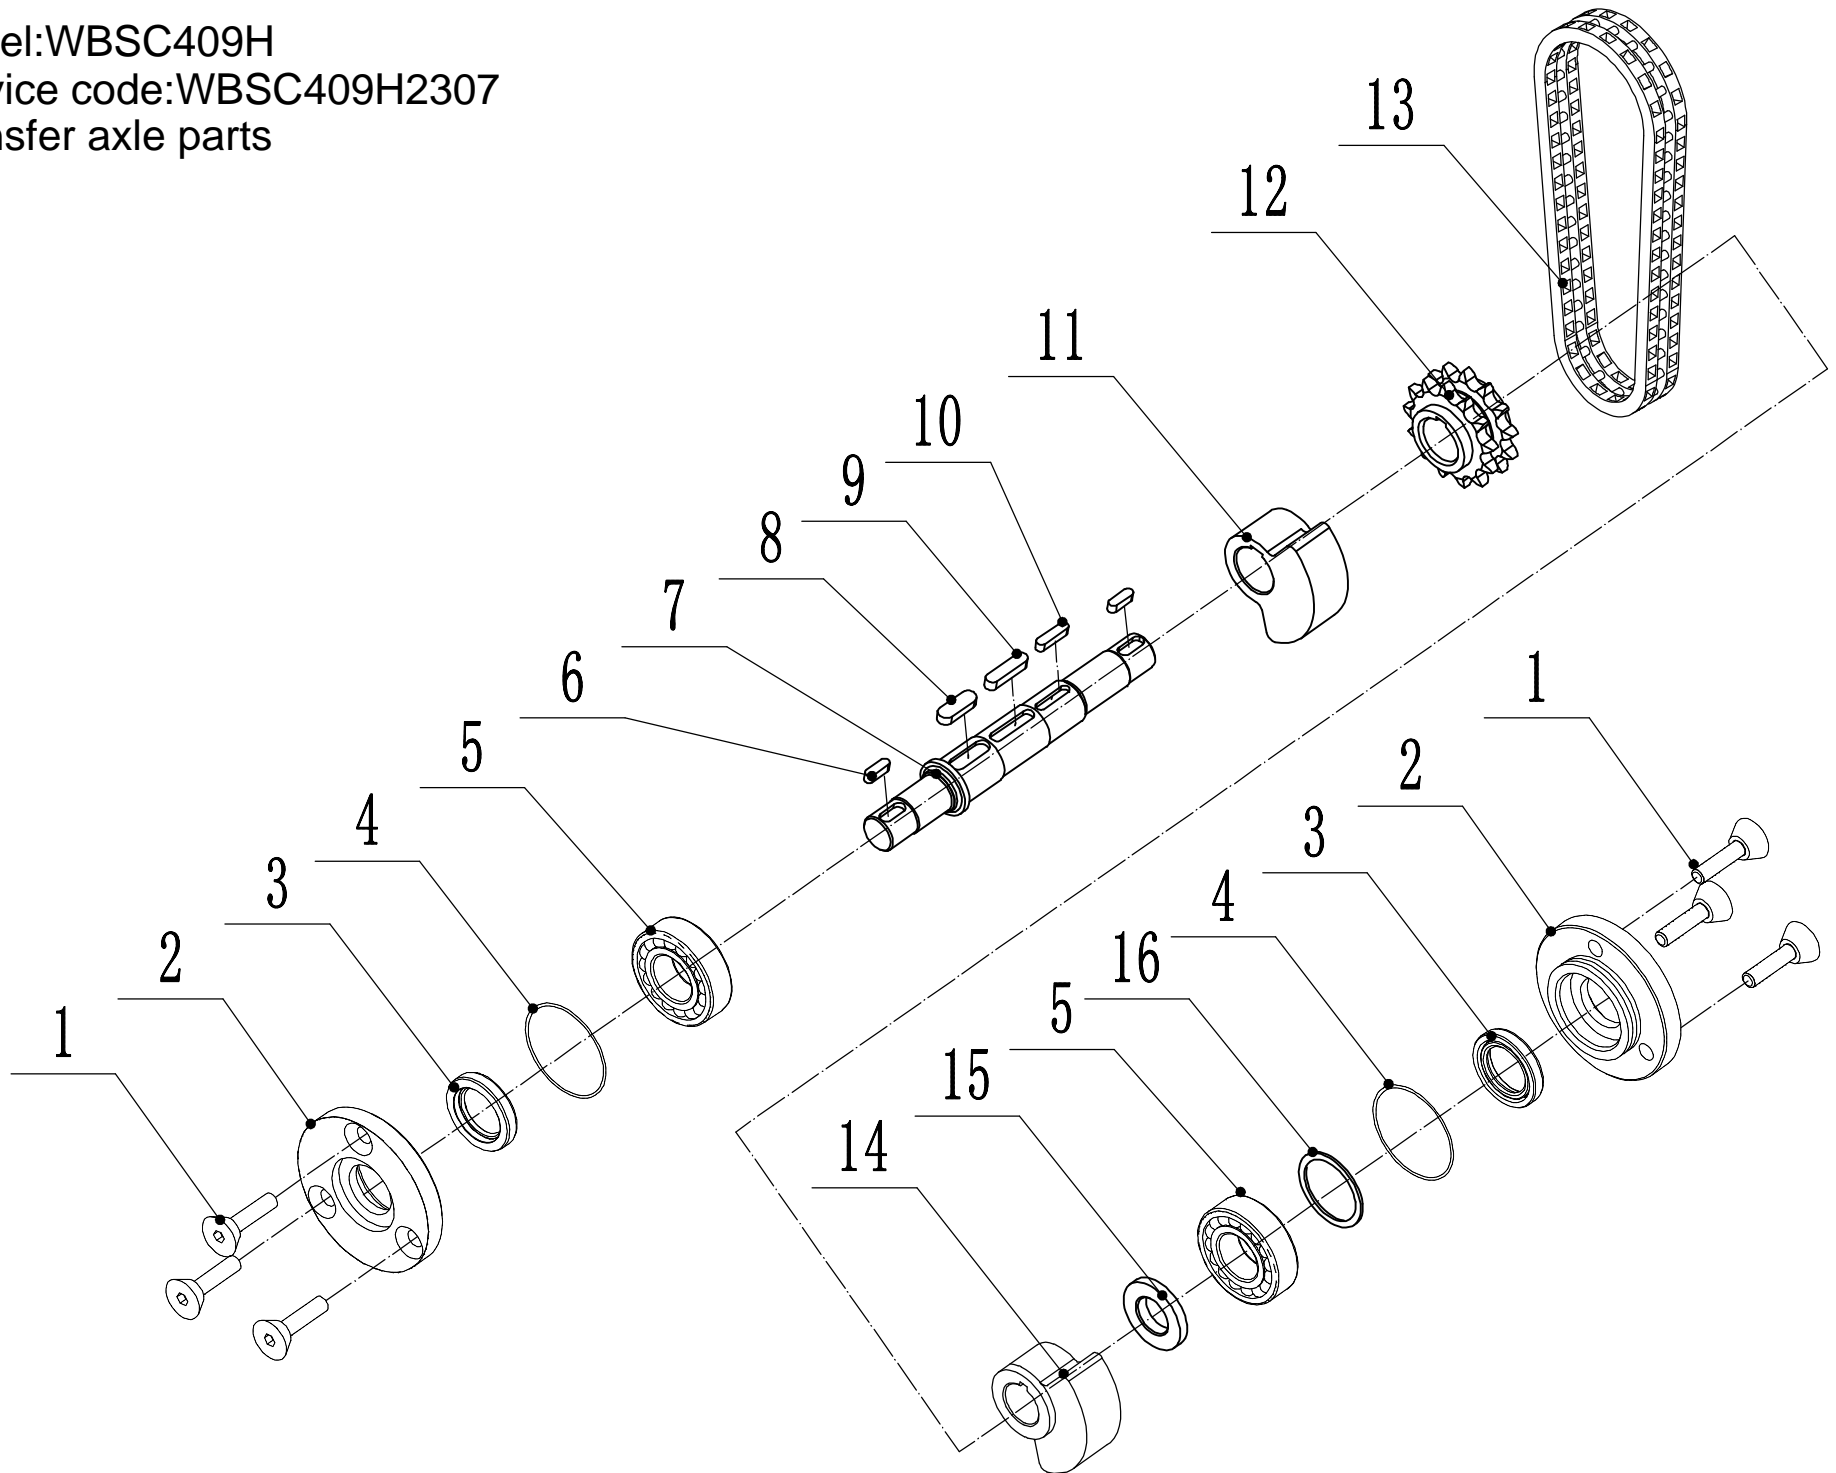

Model:WBSC409H
Service code:WBSC409H2307
Transfer axle parts

5.3 Transfer axle parts Spare parts price list

Lp	Kod	Nazwa	Ilość
1	0112008025	screw	6
2	4SC0829010/49	side cover	2
3	1501025040	seal	2
4	1401046003	O ring	2
5	1205ATN	bearing	2
6	1101008020	key	2
7	4SC0832010B	axle	1
8	1101010036	key	1
9	1101008036	key	1
10	1101006026	key	1
11	4SC0841000	left block	1
12	4SC0831010	Sprocket wheel	1
13	4SC5100010	chain	1
14	4SC0842000	right block	1
15	4SC0843010	bush	1
16	4SC0850010	Adjusting spacer	1