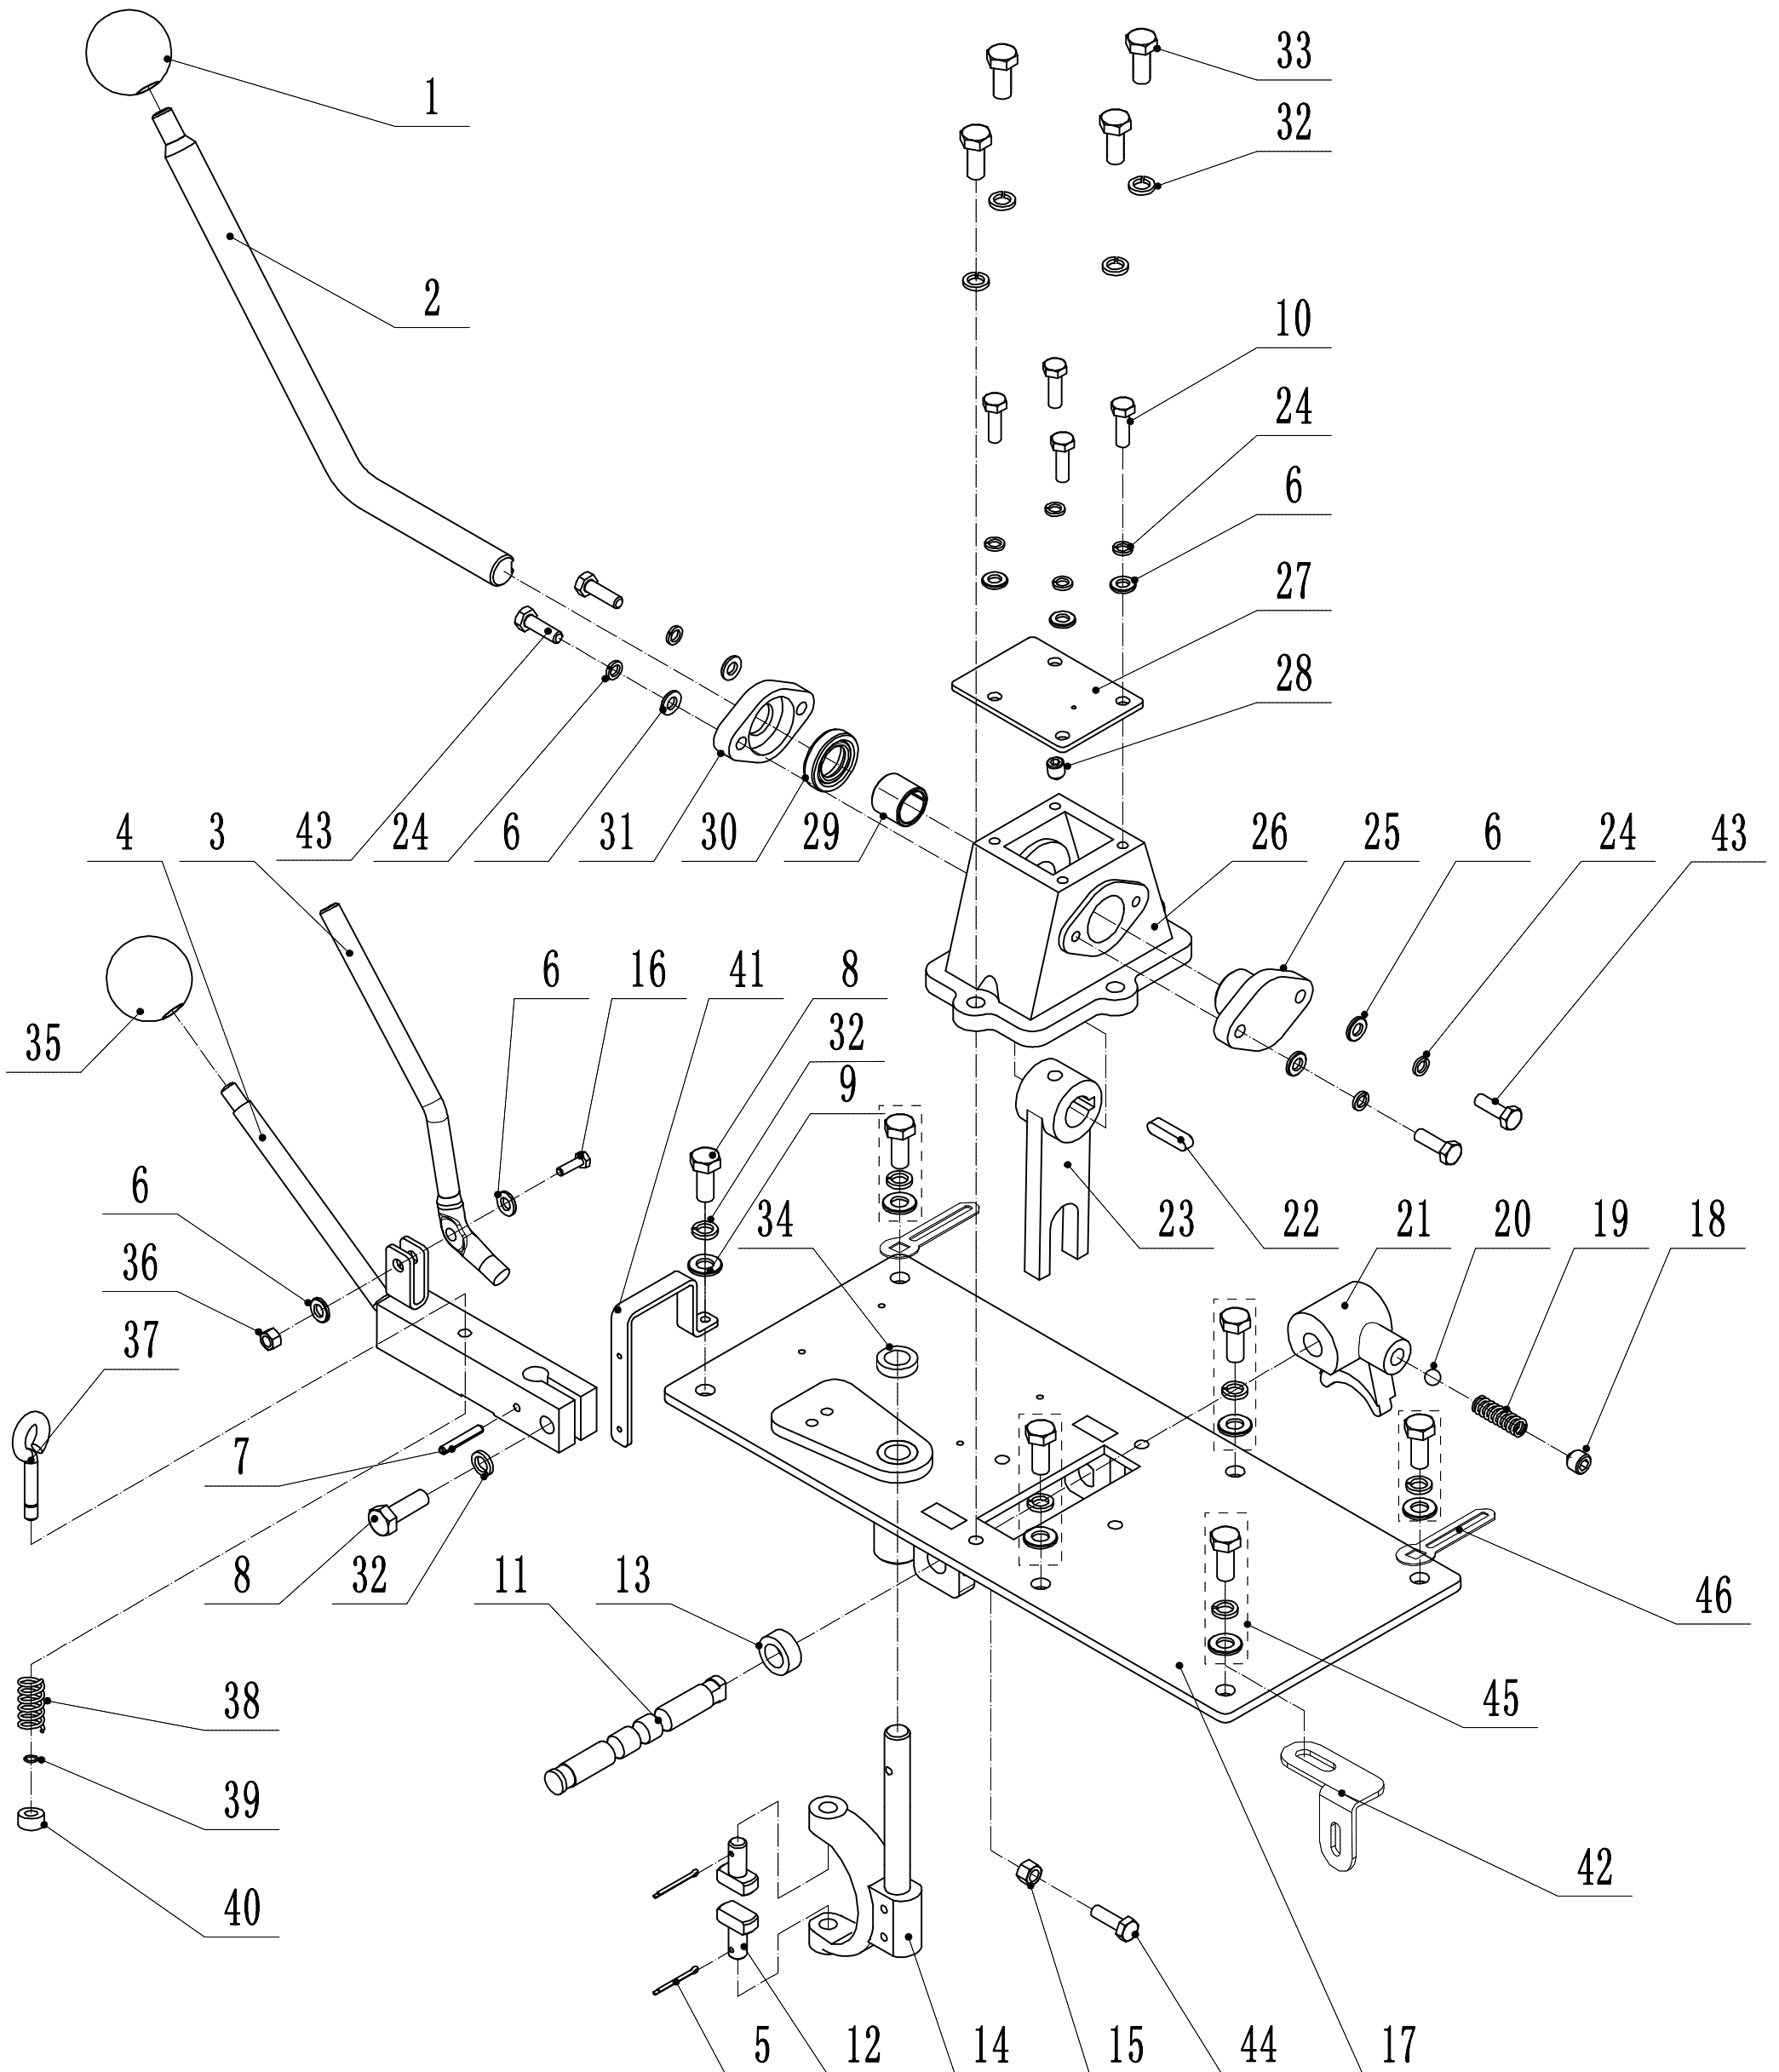

Model:WBSC409H
Service code:WBSC409H2307
Top cover part of gearbox

Lp	Kod	Nazwa	Ilość
1	2101010020	knob	1
2	4SC1500010/03	shift lever	1
3	4SC1701010/03	locating lever	1
4	4SC1703010/03	blade engage lever	1
5	0501003022	cotter pin	2
6	0301006000	spacer	6
7	0601004026	spring pin	1
8	0101008025	bolt	2
9	0301008000	spacer	1
10	0101006016	bolt	4
11	4SC1909010	shaft	1
12	4SC1910030/04	claw	2
13	4SC4800010	bush	1
14	4SC1910020/04	shifting fork	1
15	0201006000	nut	2
16	0101006020	bolt	1
17	4SC1904010/49	cover	1
18	0105010010	lock screw	1
19	4SC1912010	spring	1
20	2501008000	steel ball	1
21	4SC1911010	shifting fork	1
22	1101006020	key	1
23	4SC1905010	shifting fork 1	1