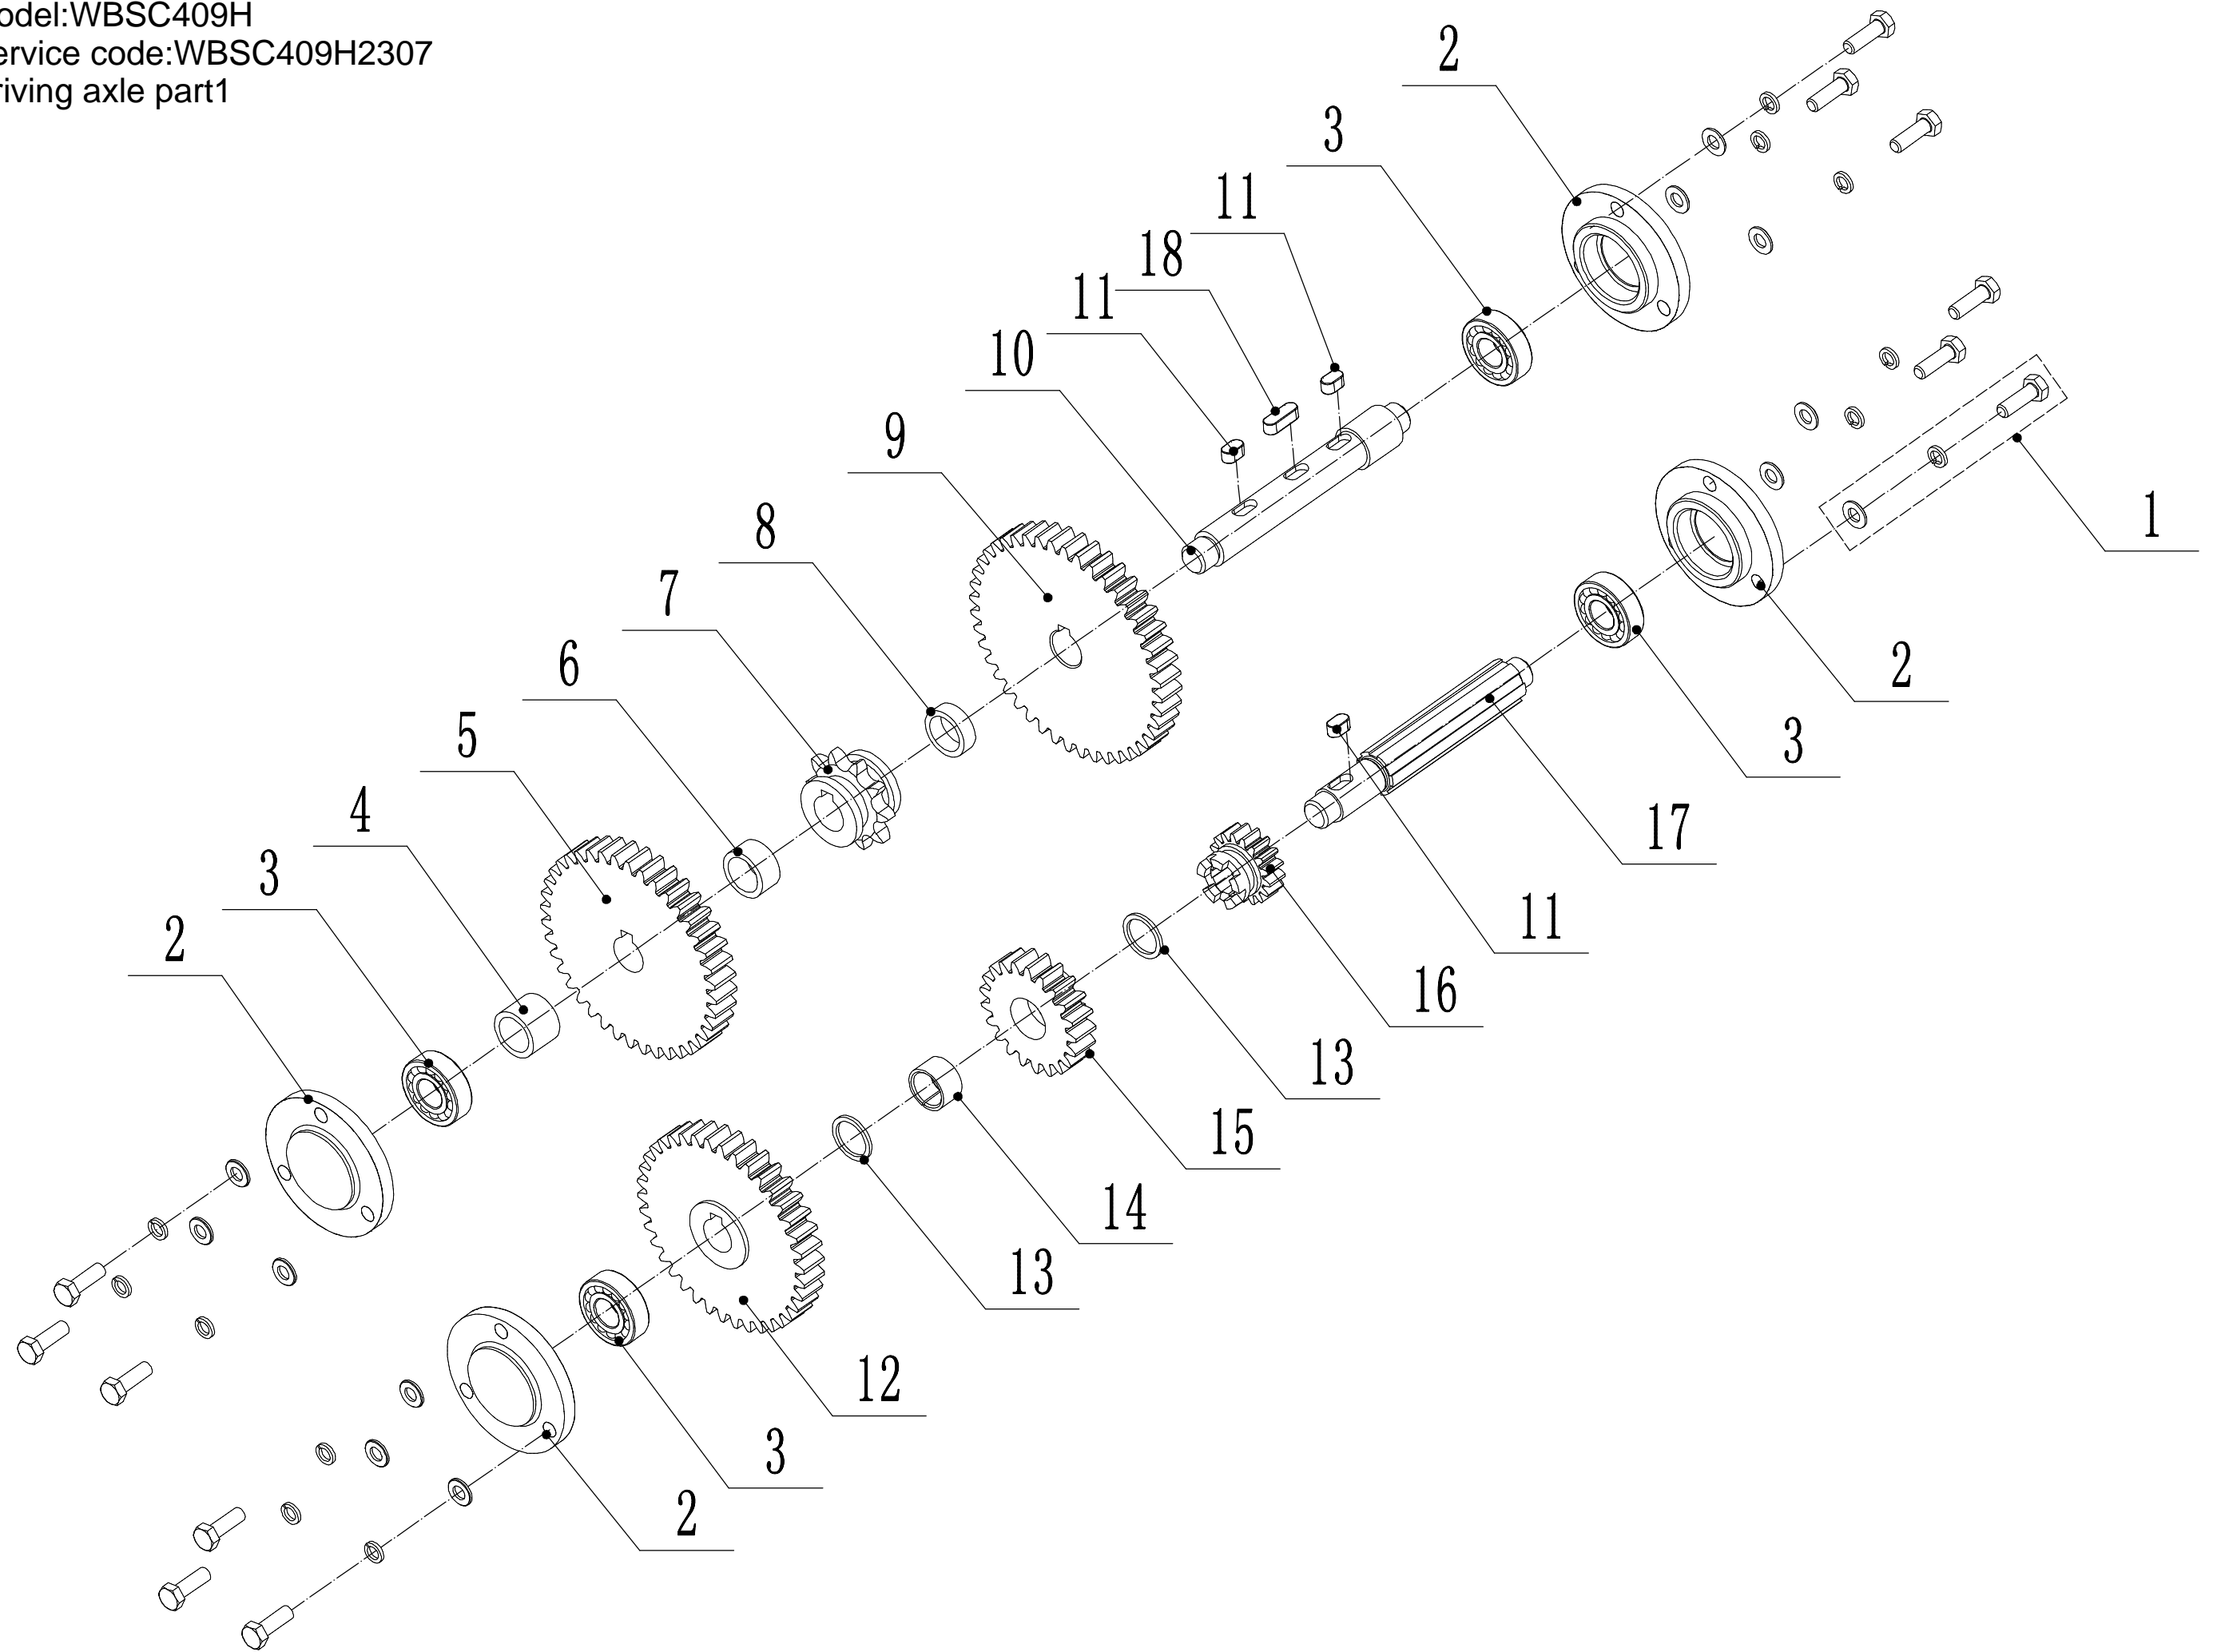

Model:WBSC409H
Service code:WBSC409H2307
Driving axle part1

5.1 Driving axle part1 Spare parts price list

Lp	Kod	Nazwa	Ilość
1	0118008020	bolt	12
2	4SC0802010/49	side cover	4
3	1203ATN	bearing	4
4	4SC0828010	spacer	1
5	4SC0823010	gear	1
6	4SC0824010	spacer	1
7	4SC0825010	sprocket wheel	1
8	4SC0826010	spacer	1
9	4SC0827010	gear	1
10	4SC0822010	axle	1
11	1101008016	key	3
12	4SC0816010	gear	1
13	4SC0818010	spacer	2
14	4SC0817010	bush	1
15	4SC0819010	gear	1
16	4SC0821010	gear	1
17	4SC0820010	axle	1
18	1101008030	key	1