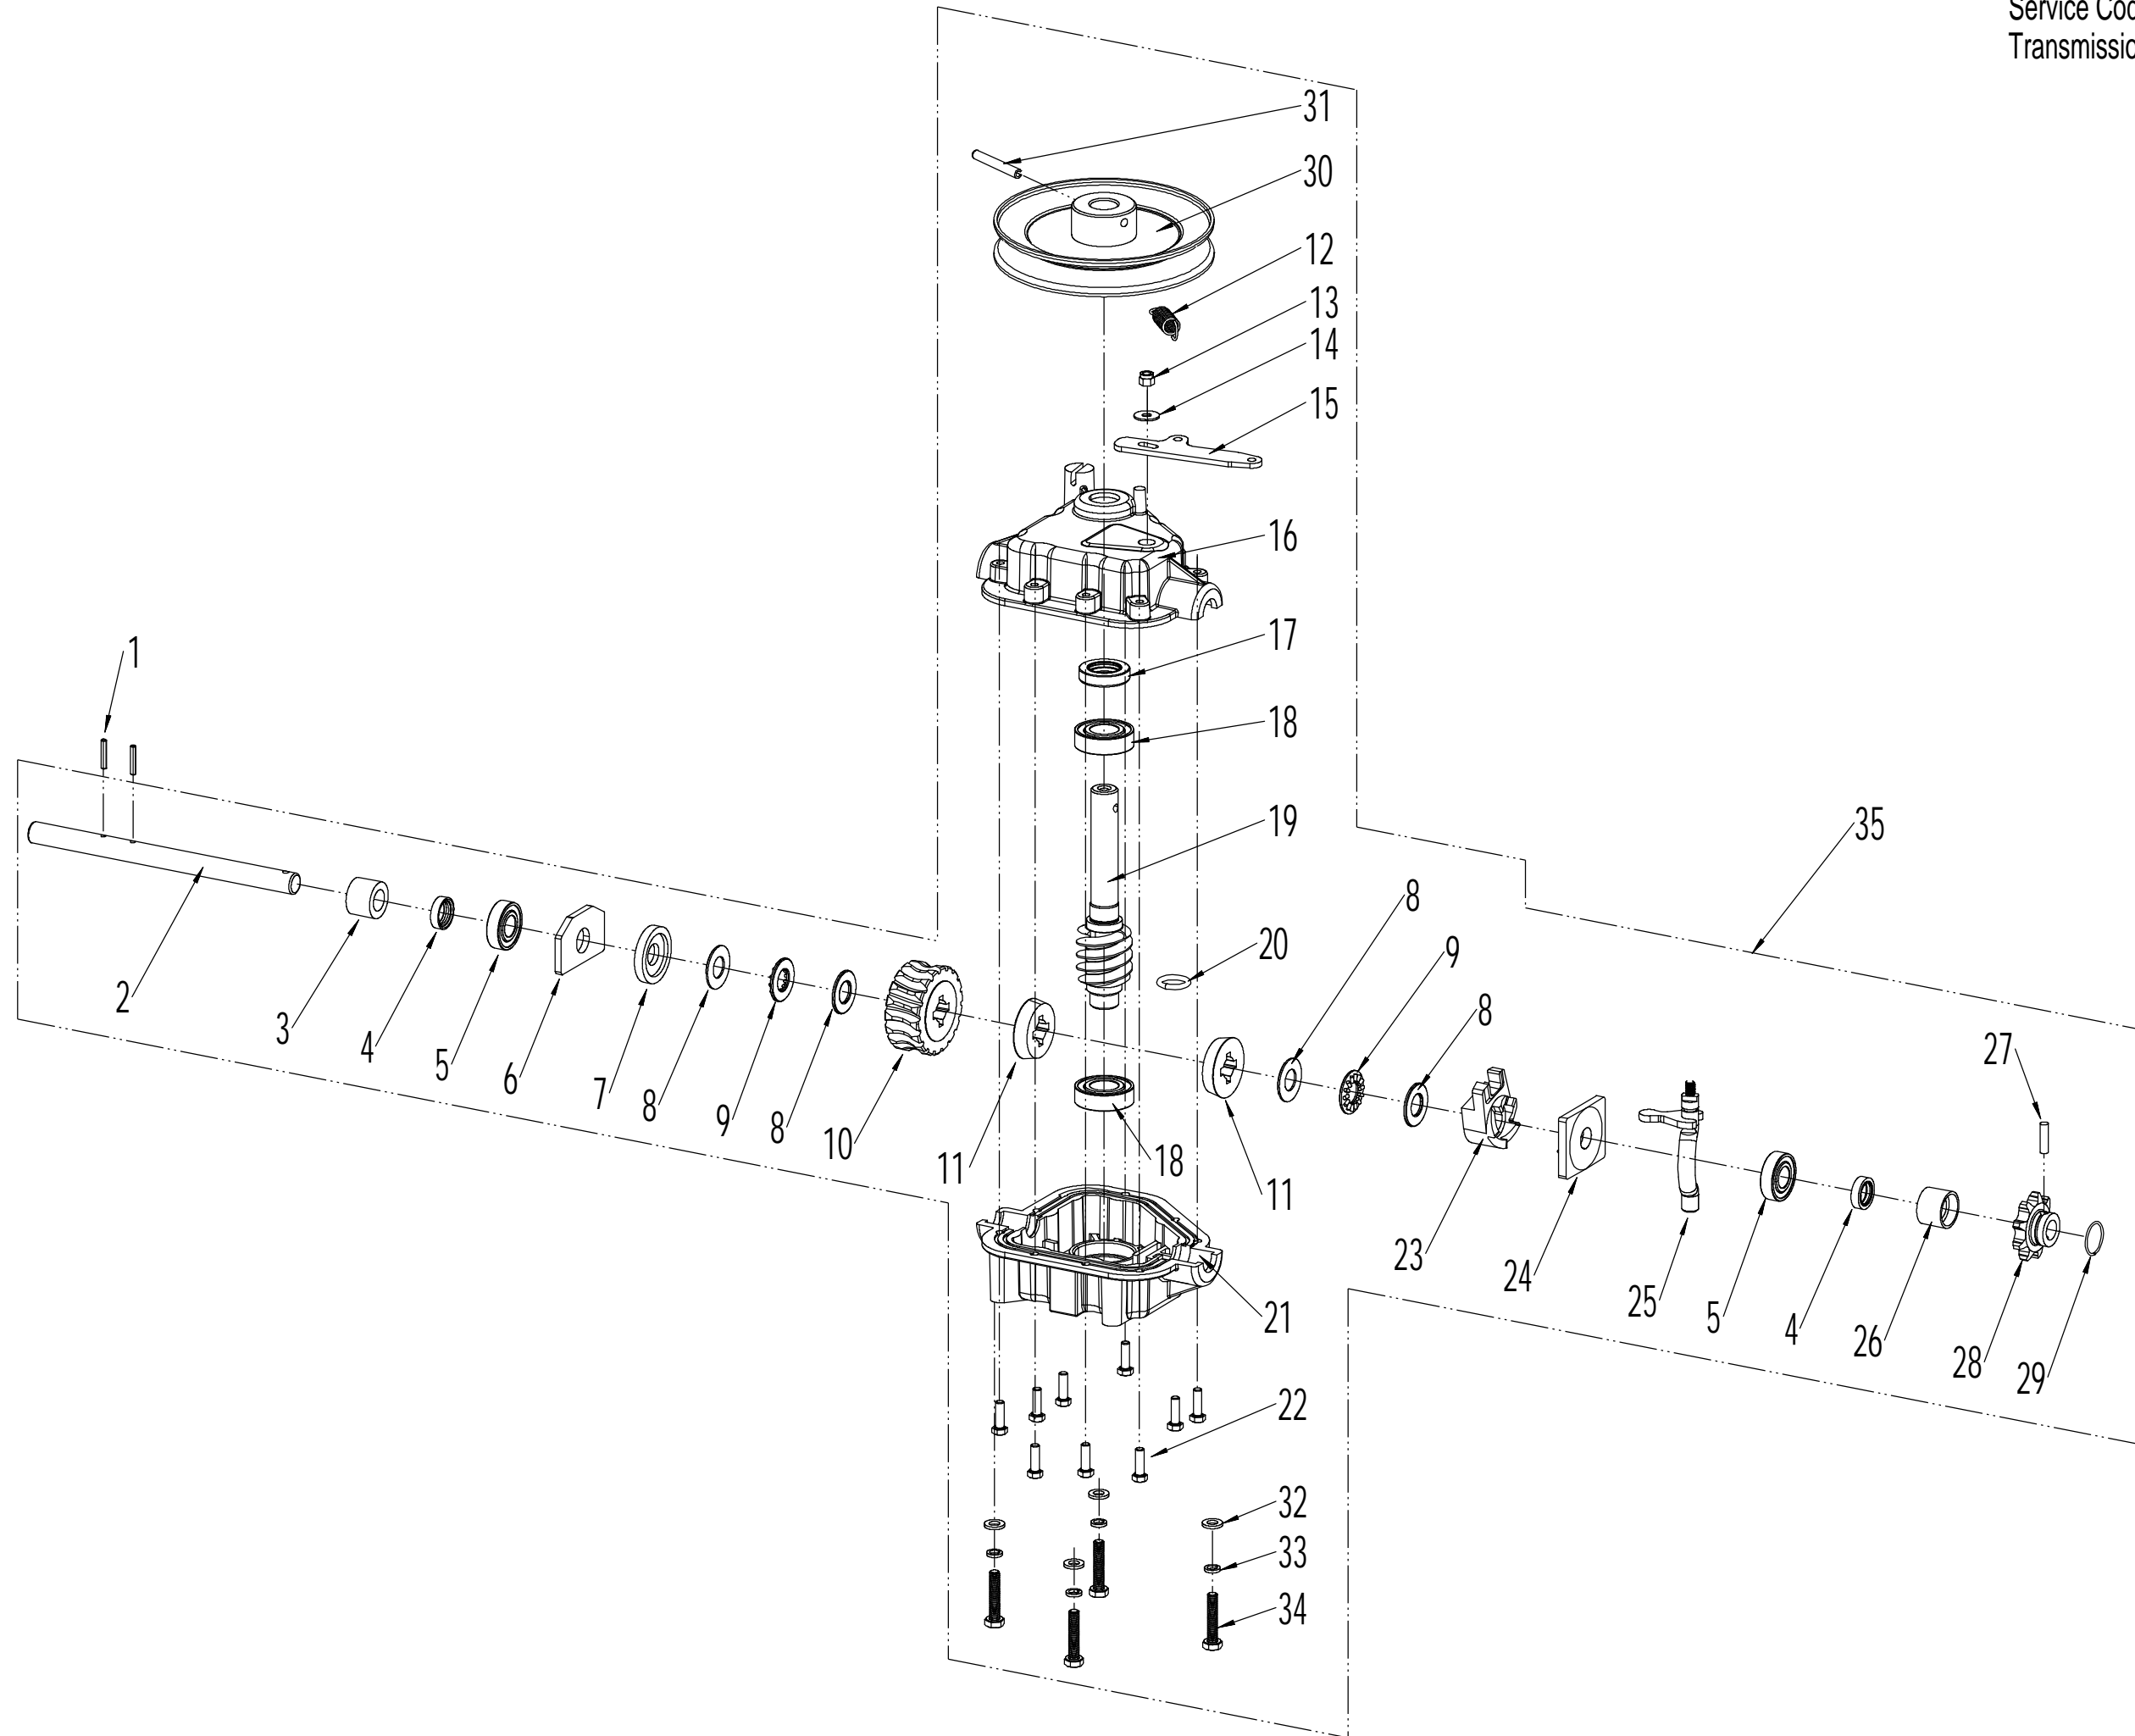

Model : LV800
Service Code : LV8001700
Transmission Box

No.	Cedrus No.	Name_English	Ilość
1	HQ10118010	Pin	2
2	SW8002A08/04	Transmission Axle	1
3	HQ10111010	Bearing	1
4	HQ10110010	Oil Seal Ring	2
5	R8	Bearing	2
6	HQ10121010/02	Spacer	1
7	HQ10120010	Spacer	1
8	HQ10115010	Spacer	4
9	HQ10116010	Bearing	2
10	SW8002A02	Worm Wheel	1
11	SW8002A03	Taper Bush	2
12	HQ10109010	Spring	1
13	0202005000	Lock Nut-M5	1
14	0302005000	Washer-M5	1
15	LVDD04010/02	Rod	1
16	SW8002A06	Lower Shield	1
17	1501016030	Seal Ring	1
18	6003/2RZ	Bearing	2
19	SW8002A01/04	Worm Gear	1
20	HQ10107010	O Ring	1
21	SW8002A05	Upper Shield	1
22	0106005018	Screw-M5X18	9
23	HQ10113011	Cam A	1
24	HQ10112011	Cam B	1
25	HQ10106010/04	Axle Weldment	1
26	HQ10111020	Bearing	1
27	0701004022	Pin-4x18	1
28	SW8002A09/02	Sproket Wheel	1
29	SW8002A10	Check Ring	1
30	LVDD03000/02	pulley	1
31	0701005040	Pin-5x40	1
32	0401006000	Washer-M6	4
33	0401006000	Spring Washer-M6	4
34	0101006030	Bolt-M6x30	4