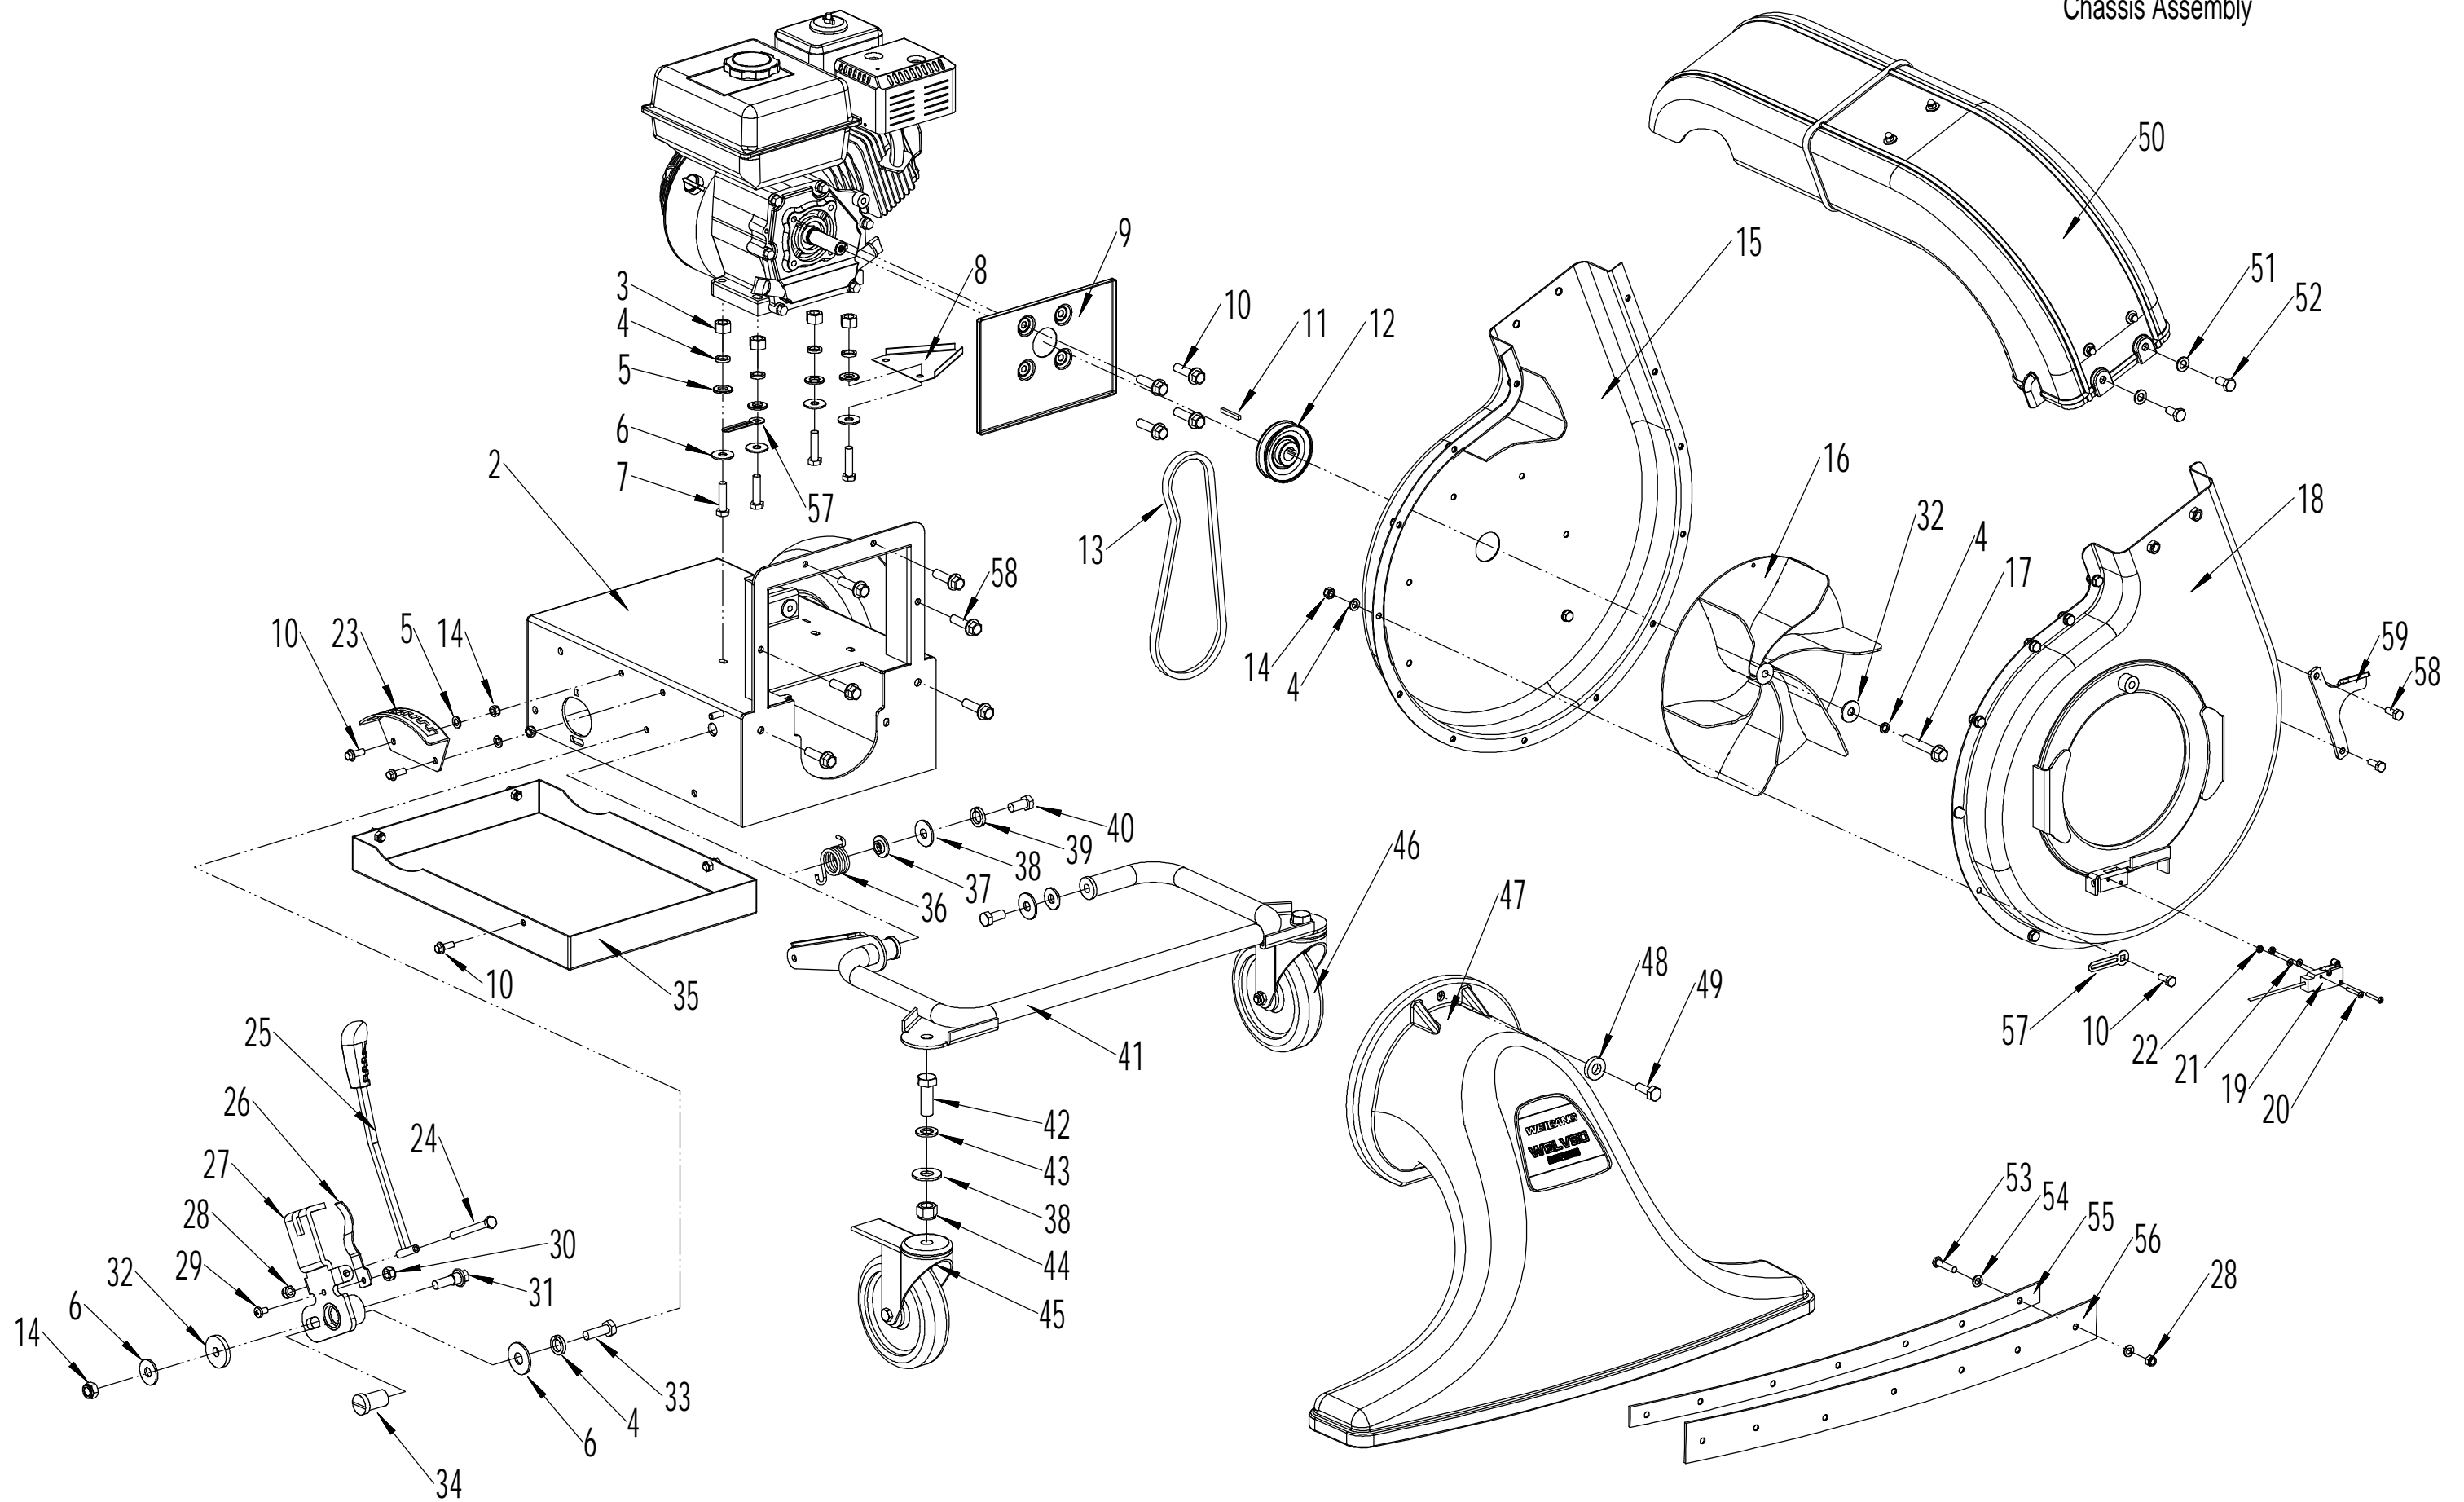

Model : LV800
Service Code : LV8001700
Chassis Assembly

No.	Cedrus No.	Name_English	Ilość
1	G160F	Engine	1
2	LVDB01000/46	Chassis Weldment	1
3	0201008000	Nut-M8	4
4	0401008000	Spring Washer-M8	6
5	0301008000	Washer-M8	23
6	0302008000	Washer-M8	6
7	0101008040	Bolt-M8×40	4
8	LVSB02010/02	Guid Plate	1
9	LVSB03010/46	Engine Connection Plate	1
10	0102008016	Bolt-M8×16	17
11	LVSA14010	Key-4.7X4.7X47	1
12	LVSB04010/02	Engine Pulley	1
13	V13/750	V Belt-V13X750	1
14	0202008000	Lock Nut-M8	19
15	LVSB05000/46	Turbin Shell (Back Half)	1
16	LVSB06000/22	Turbin	1
17	5340113021	Blade Bolt	1
18	LVSB07000/46	Turbin Shell (Front Half)	1
19	8SH0601020	Switch	1
20	0104003016	Screw-M3x16	2
21	0301003000	Washer-M3	2
22	0202003000	Lock Nut-M3	2
23	LVSB08021/01	Graduator	1
24	0101006055	Bolt-M6×55	1
25	LVSB08000	Handle - Height Adjuster	1
26	5380314010/02	Spring	1
27	LVSB09000/22	Plate - Height Adjuster	1
28	0202006000	Lock Nut-M6	2
29	0108005012	Screw-M5x12	1
30	0202005000	Lock Nut-M5	1
31	LVSB10010/02	Bolt	1
32	0301008000	Washer-M8	2
33	0101008045	Bolt-M8×25	1
34	LVSB11010/02	Spacer	1
35	LVSB12000/46	Cover	1
36	LVSB13010	Spring	1
37	LVSB14010/02	Spacer 1	2
38	0302012000	Washer-M12	4
39	0401012000	Spring Washer-M12	2
40	0101012025	Bolt-M12×25	2
41	LVSB15000/46	Wheel Bracket	1
42	0101012040	Bolt-M12×40	2
43	0301012000	Washer-M12	2
44	0202012000	Lock Nut-M12	2