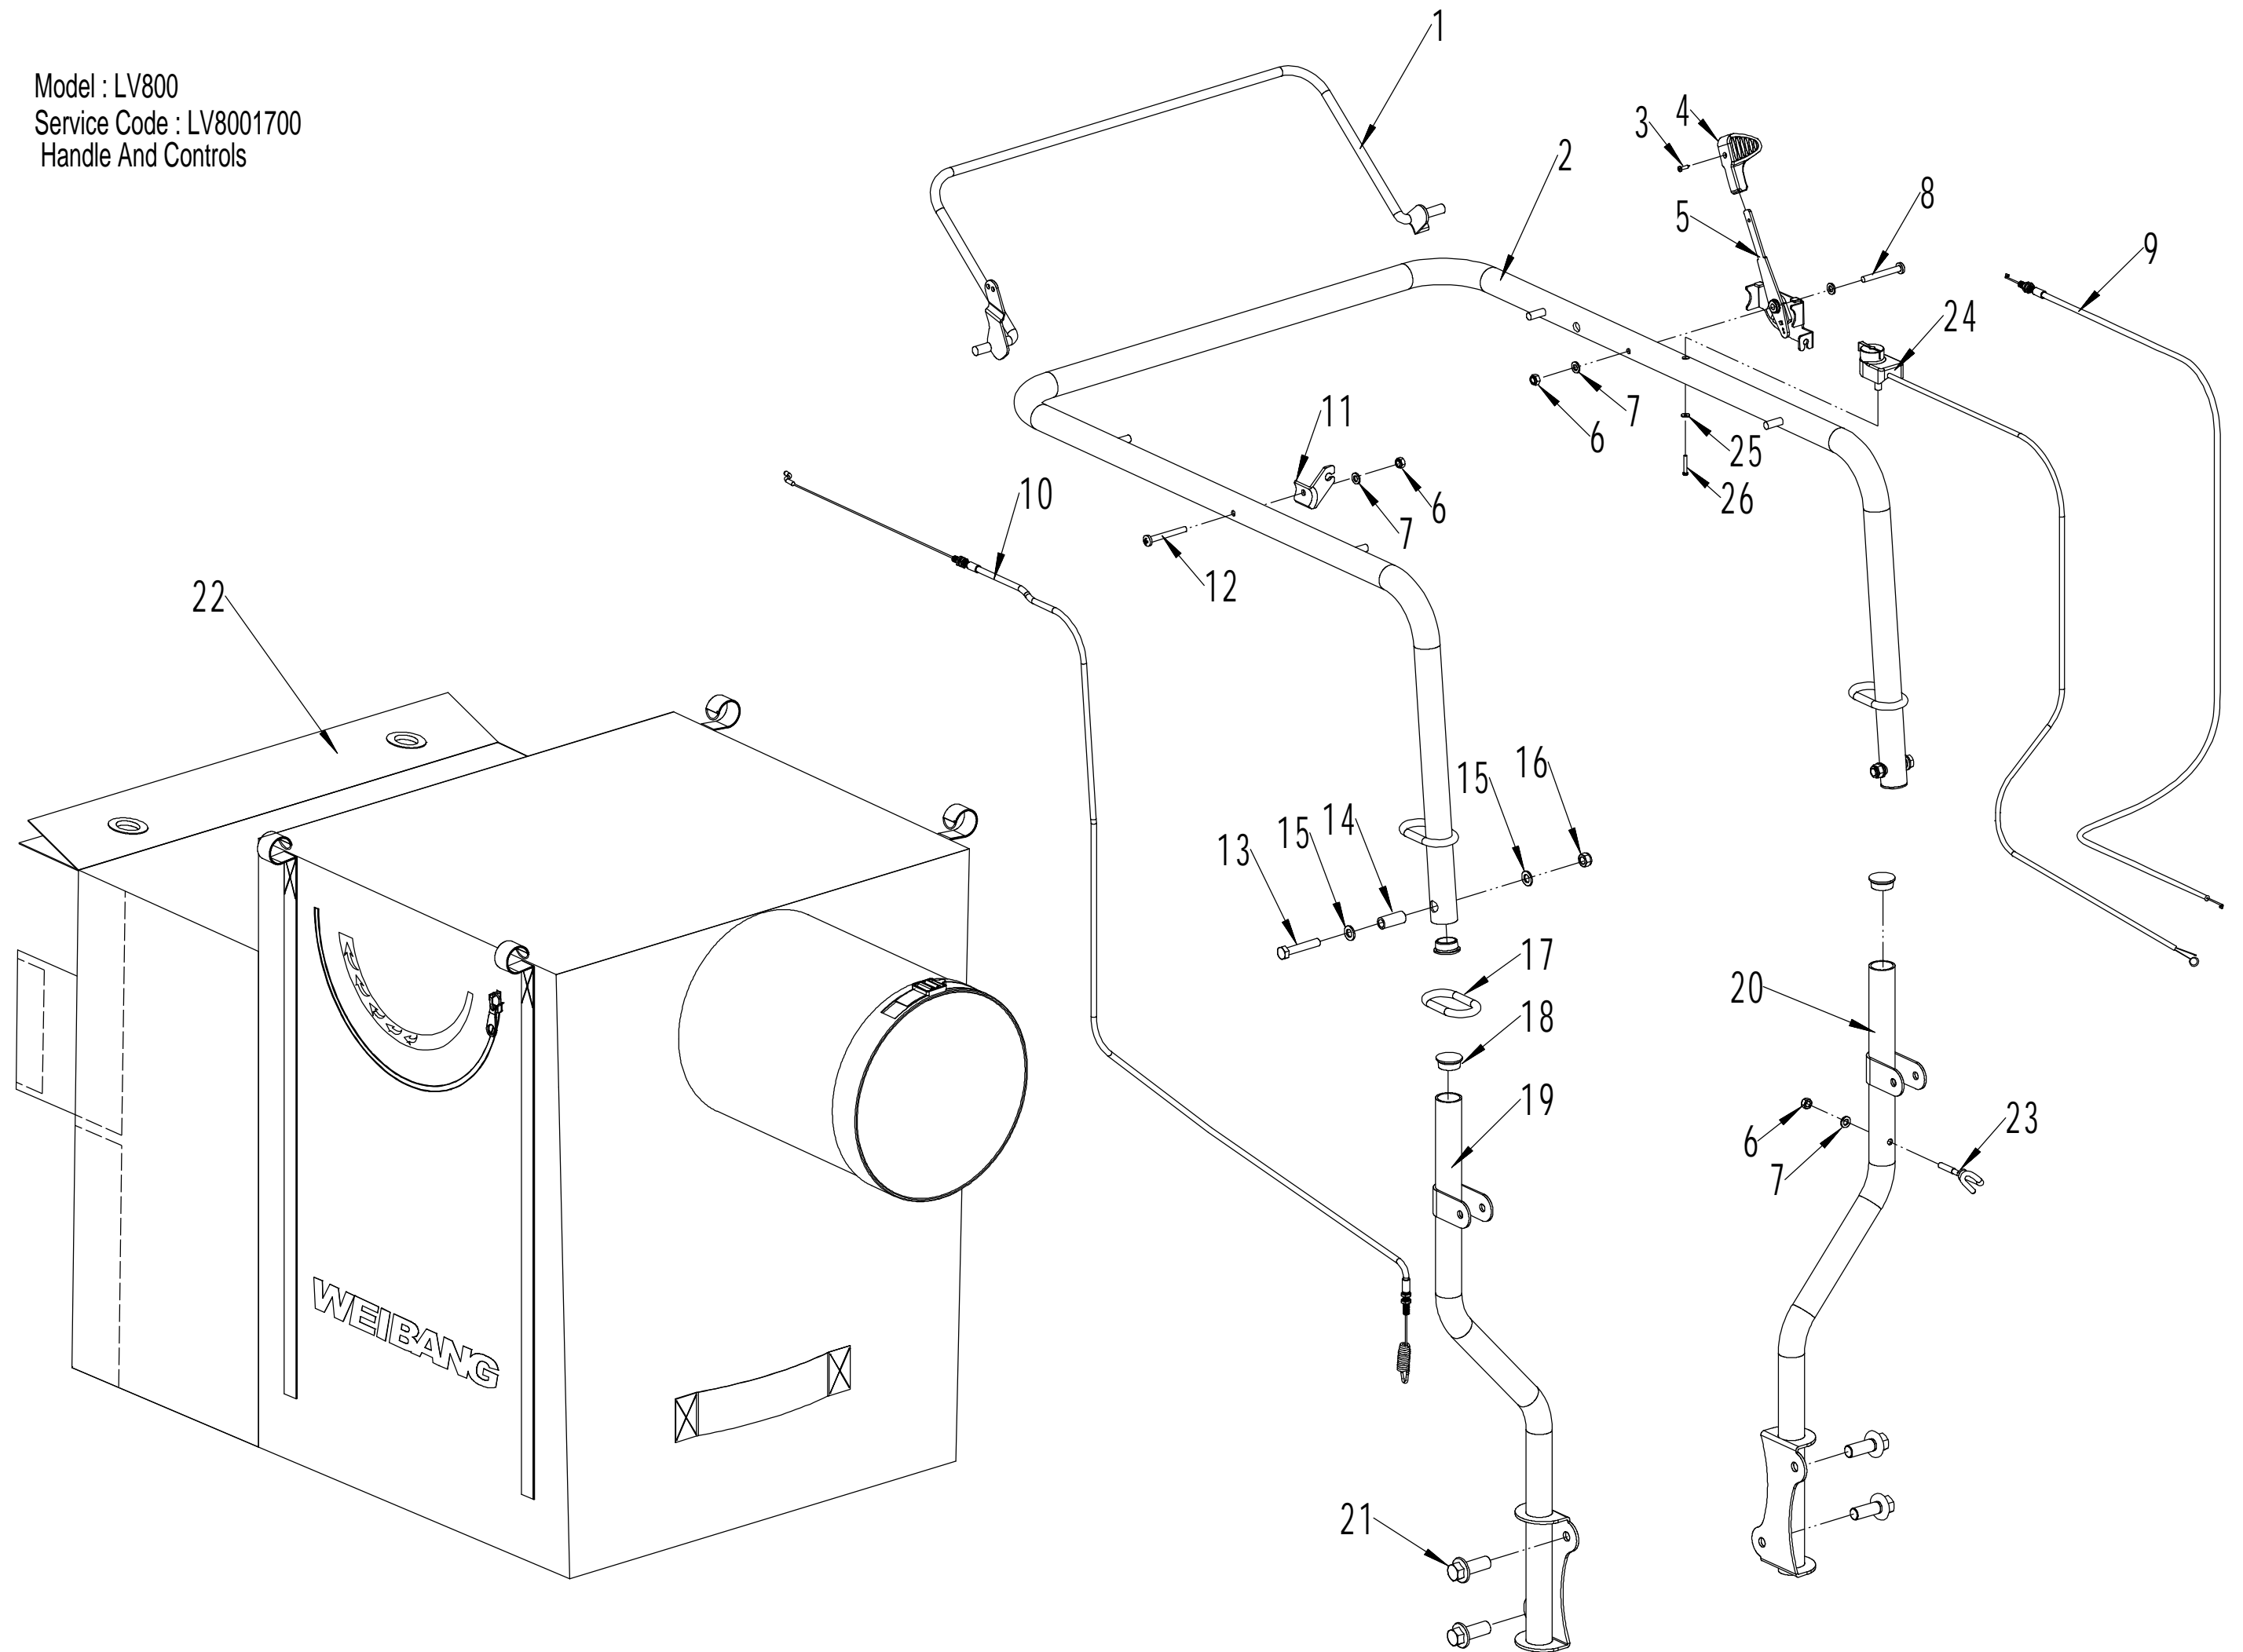

Model : LV800
Service Code : LV8001700
Handle And Controls

No.	Cedrus No.	Name_English	Ilość
1	LVSA01000/22	Lever Weldment	1
2	LVSA02000/46	Upper Handle Welding	1
3	0106003013	Screw-ST2.9×13	1
4	5380510010	Grip - Throttle Lever	1
5	5360509010	Frame - Throttle Control	1
6	0202006000	Lock Nut-M6	4
7	0301006000	Washer-M6	5
8	0104006055	Screw-M6×55	1
9	LVSA05010	Throttle Cable	1
10	LVSD07020	Clutch Cable	1
11	LM55A010000060	Bracket	1
12	0104006040	Screw-M6×40	1
13	0101008045	Bolt-M8×45	2
14	LVSA08010/02	Spacer	2
15	0301008000	Washer-M8	4
16	0202008000	Lock Nut-M8	2
17	LVSA09010/22	Link Chain	2
18	LVSA12010	Handle Plug	4
19	LVSA10000/46	Right-lower Handle Weldi	1
20	LVSA11000/46	Left-lower Handle Welding	1
21	0102010020	Bolt-M10×20	4
22	LVSA13000	Grass Bag	1
23	LVSA06000/01	Hook - Starter Rope	1
24	LVSA16010	Flameout Switch	1
25	0302003000	Washer	1
26	0104003020	Screw-M3×20	1