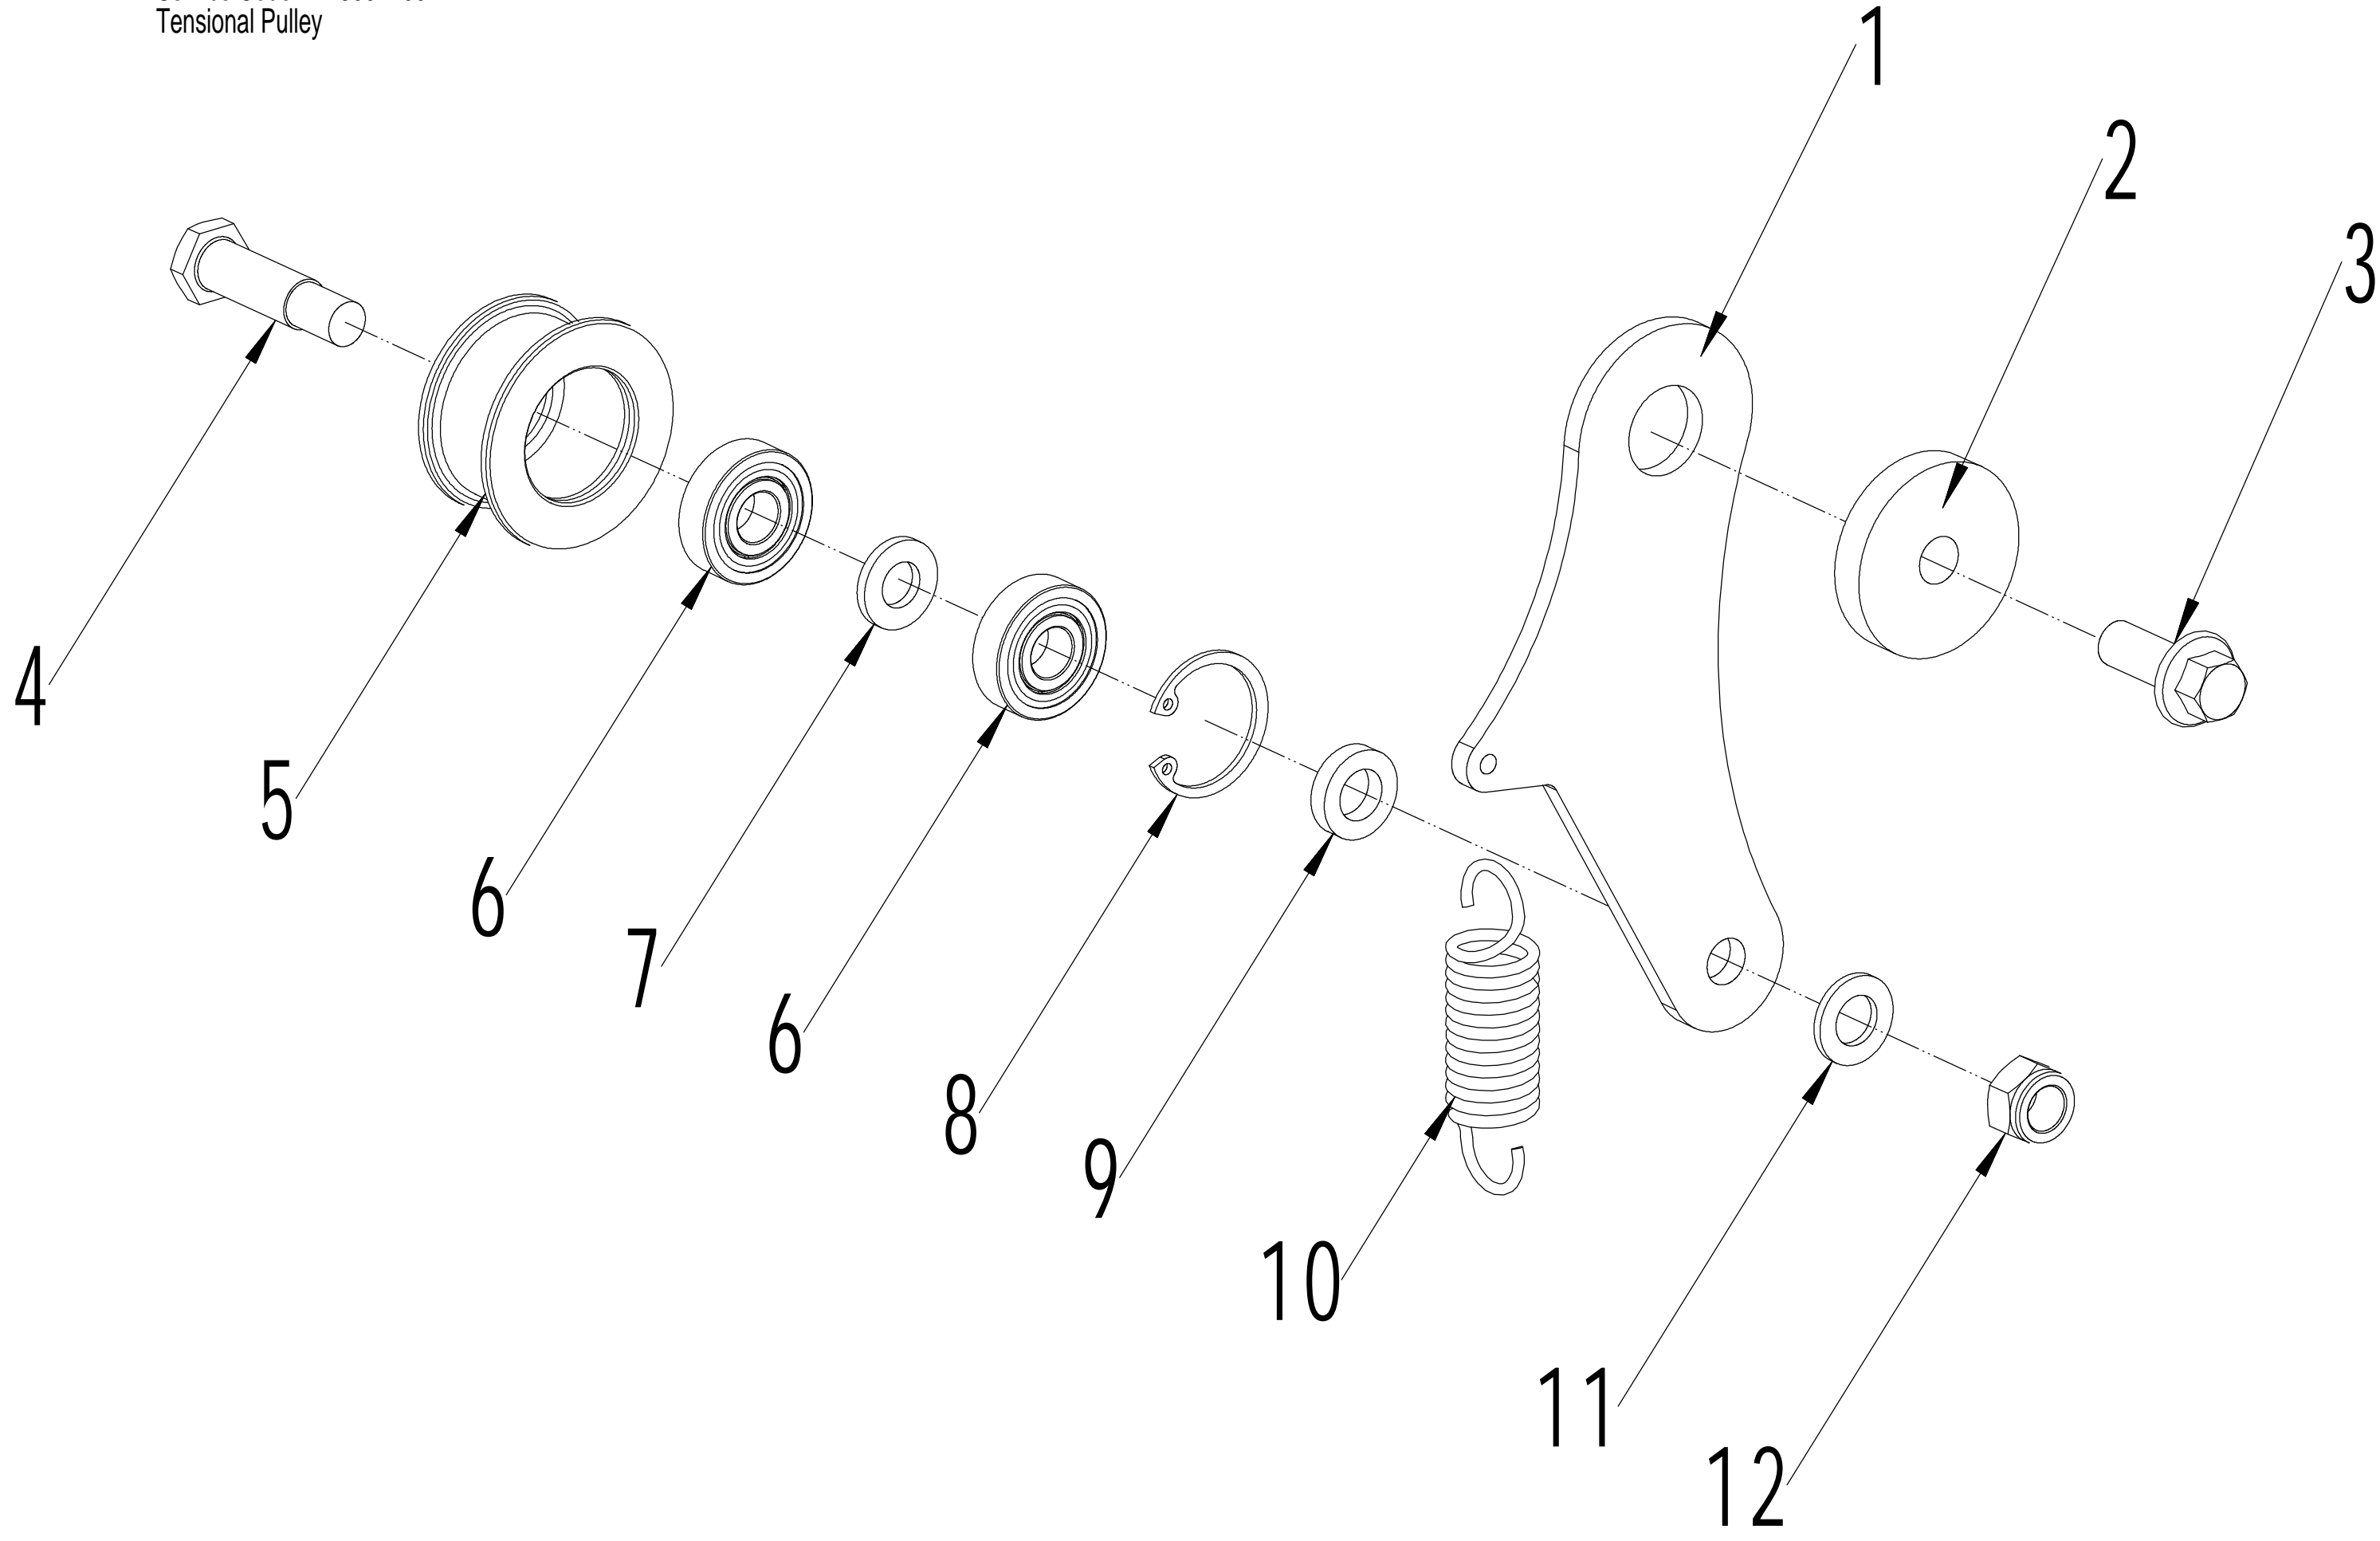

Model : LV800
Service Code : LV8001700
Handle And Controls

No.	Cedrus No.	Name_English	Ilość
1	LVSA01000/22	Lever Weldment	1
2	LVSA02000/46	Upper Handle Welding	1
3	0106003013	Screw-ST2.9×13	1
4	5380510010	Grip - Throttle Lever	1
5	5360509010	Frame - Throttle Control	1
6	0202006000	Lock Nut-M6	4
7	0301006000	Washer-M6	5
8	0104006055	Screw-M6×55	1
9	LVSA05010	Throttle Cable	1
10	LVSD07020	Clutch Cable	1
11	LM55A010000060	Bracket	1
12	0104006040	Screw-M6×40	1
13	0101008045	Bolt-M8×45	2
14	LVSA08010/02	Spacer	2
15	0301008000	Washer-M8	4
16	0202008000	Lock Nut-M8	2
17	LVSA09010/22	Link Chain	2
18	LVSA12010	Handle Plug	4
19	LVSA10000/46	Right-lower Handle Weldi	1
20	LVSA11000/46	Left-lower Handle Welding	1
21	0102010020	Bolt-M10×20	4
22	LVSA13000	Grass Bag	1
23	LVSA06000/01	Hook - Starter Rope	1
24	LVSA16010	Flameout Switch	1
25	0302003000	Washer	1
26	0104003020	Screw-M3×20	1

Model : LV800
Service Code : LV8001700
Tensional Pulley

No.	Cedrus No.	Name_English	Ilość
1	LVSC02010/02	Tensional Plate	1
2	LVSC01010/02	Tensional Plate Spacer	1
3	0102008025	Bolt-M8X25	1
4	5340131010	Tensional Pulley Bolt	1
5	5340128010	Tensional Pulley	1
6	609/2RS	Bearing	2
7	5340130010/02	Spacer 2	1
8	0901024000	Internal Circlip - 24mm	1
9	5340129010	Spacer 1	1
10	LVSC03010	Spring	1
11	0301008000	Washer - M8	1
12	0202008000	Lock Nut-M8	1