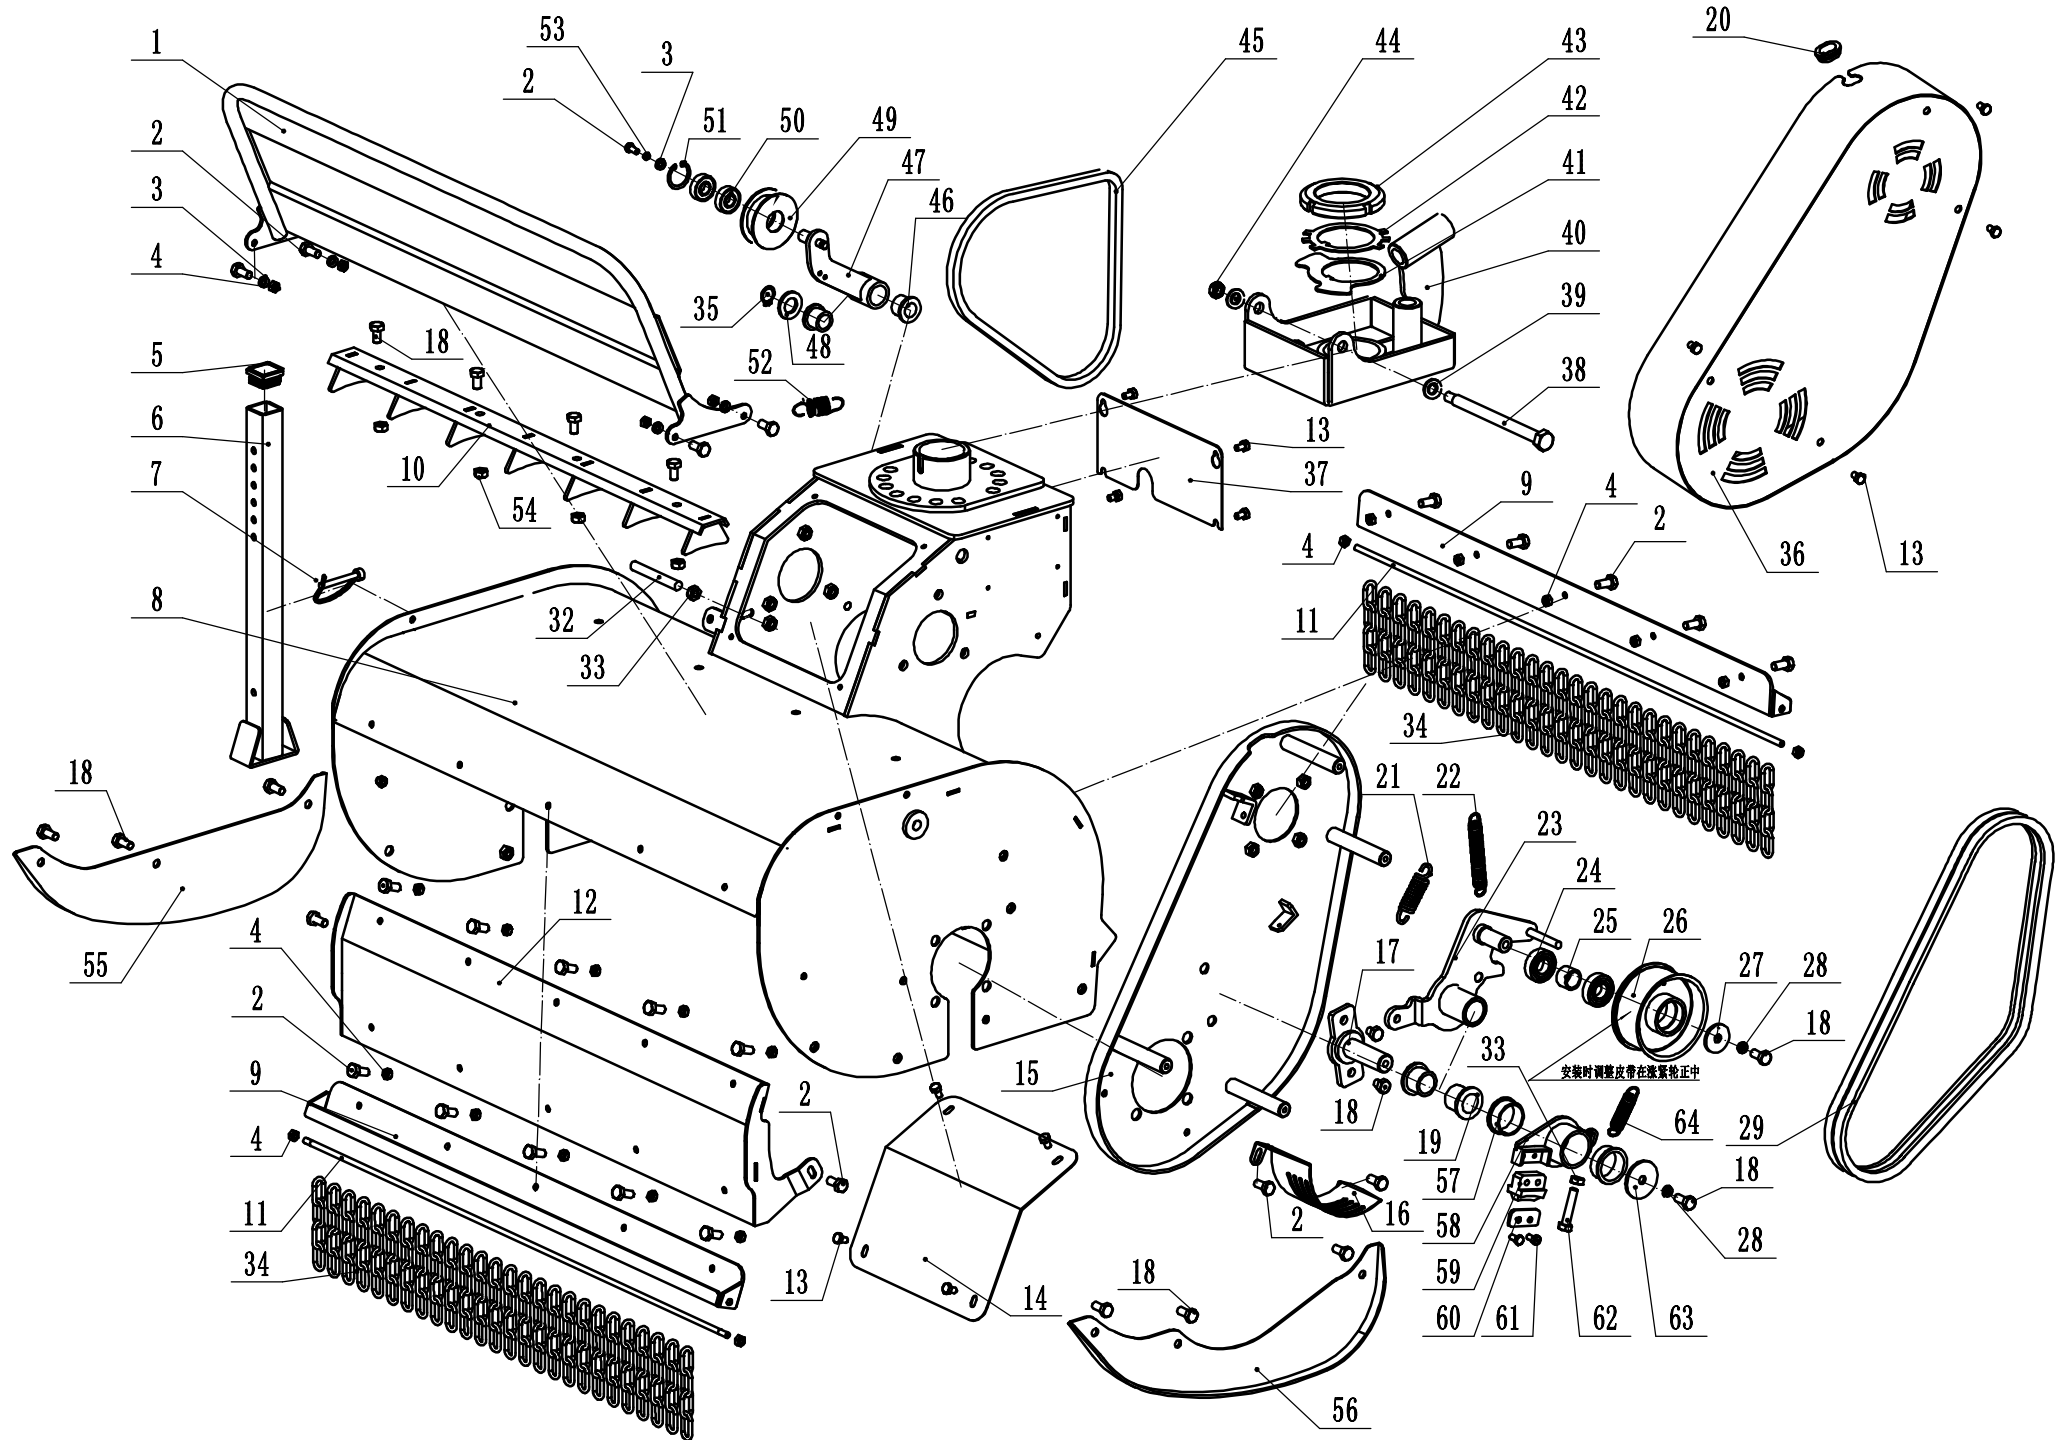

Model: WBG T6813

Service code: WBG T6813W221202

Main body

Main body Spare parts price list			
LP	Kod	Nazwa angielska	Ilość
1	GT68WB01000/49	Protective plate	1
2	0102006018	Bolt - M6*18	23
3	0301006000	Flat washer - ϕ6	4
4	0202006000	Lock nut - M6	23
5	1601030030	Square tube plug - 30*30	1
6	GT68WB02000/40	Support rod	1
7	260106P3050	Pin - ϕ6.3*50	1
8	GT68WB25000/49	Chassis	1
9	GT68WB04000	Front chain mounting plate	2
10	GT68WB26000/01	Fixed knife	1
11	GT68WB05000/49	Front chain bolt	2
12	GT68WB27000/49	Front chain extension plate	1
13	0102006012	Bolt - M6*12	12
14	GT68WB07000/49	Front cover	1
15	GT68WB08000/49	Base plate of blade roll shield	1
16	GT68WB09000/49	Belt removal plate	1
17	GT68WB10000/22	Fixed plate for tensioner	1
18	0101008020	Bolt- M8*20	12
19	51A0313010	Nylon bush for rear wheel	2
20	5360122010C	Rubber retainer - ϕ12*7	1
21	GT68WB11000/02	Tensioner spring, blade roll	1
22	KG12030530	Spring 2	1
23	GT68WB12000/40	Tensioner arm	1
24	6203-2RS	Bearing	2
25	GT68WB13000/22	Tensioner bush	1
26	GT68WB14000/01	Tensioner	1
27	GT68WB15000	Pulley gasket	1
28	0401008000	Spring washer - ϕ8	2
29	HA1020	Blade roll belt	2
32	GT68WB16000/02	Belt limit adjusting rod	1
33	0201008000	Nut - M8	2
34	GT68WB28000	Rear chain	54
35	1001016000	Circlip - ϕ16	1
36	GT68WB19000/49	Belt cover	1
37	GT68WB20000/49	Rear cover	1
38	BC45TD12000/02	Step bolt	1
39	0301012000	Flat washer - ϕ12	2
40	GT68WB21000/49	Rotating seat	1
41	GT68WB29000/01	Rotation limit plate	1
42	0304060000	Limit washer - ϕ60	1
43	0219060000	Round nut - M60	1
44	0202010000	Lock nut - M10	1
45	4LXA782	Transmission belt	1
46	GM56A060000080	Sliding bearing	2
47	GT68WB23000/22	Walking tensioner arm	1
48	0302016000	Big flat washer - ϕ16	1