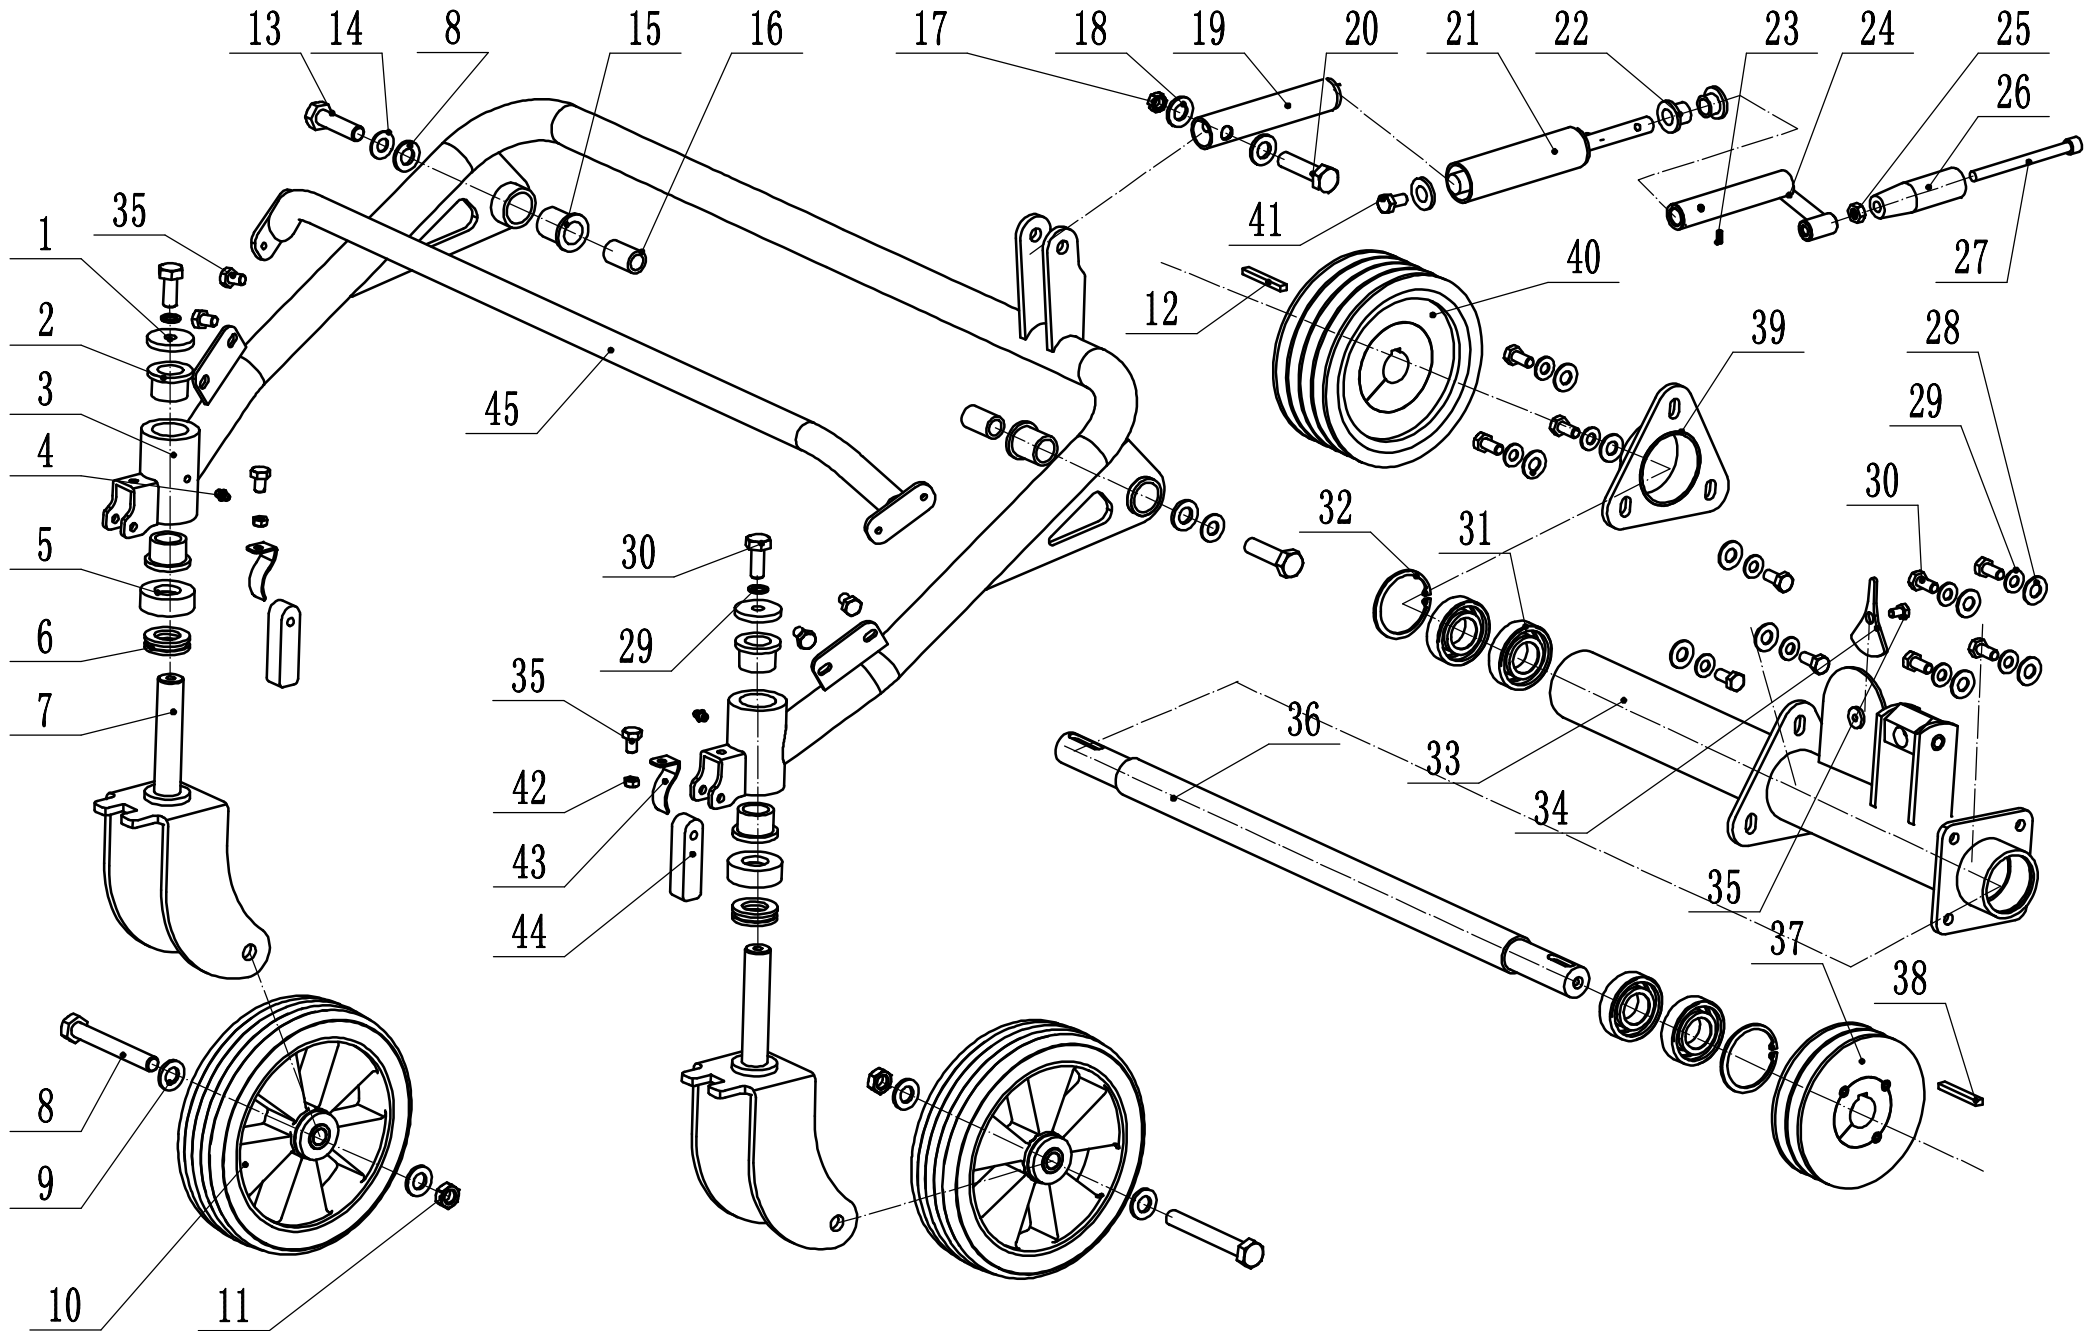

Model:WBG6813
Service code: WBG6813W221202
Front wheel bracket

Front wheel bracket Spare parts price list			
LP	Kod	Nazwa angielska	Ilość
1	GT68WC06000/22	Universal wheel gasket	2
2	CM010200010	Copper sleeve	4
3	GT68WD16000/40	Front wheel bracket	1
4	2501006000	Straight-through pressure filling cup - M6	2
5	CM010200040	Bearing protective sleeve	2
6	51104	Bearing	2
7	GT68WD17000/40	Universal wheel frame	2
8	0101012090	Bolt - M12*90	2
9	0301012000	Flat washer - ϕ12	6
10	GT68WD05000	Front universal wheel	2
11	0202012000	Lock nut - M12	2
12	1101008040	Key - 8*40	1
13	0101012050	Bolt - M12*50	2
14	0401012000	Spring washer - ϕ12	2
15	51A0313010	Nylon bush for rear wheel	2
16	GT68WD06000/22	Bush for front wheel bracket	2
17	0202010000	Lock nut - M10	1
18	0301010000	Flat washer - ϕ10	2
19	GT68WD07000/49	Fixed rod	1
20	0101010055	Bolt - M10*55	1
21	GT68WD08000/49	Rocker screw	1
22	48R0113010	Nylon bush	2
23	0701005040	Pin - ϕ5	1
24	GT68WD09000/49	Rocker	1
25	0201008000	Nut - M8	1
26	GT68WD10000	Rocker handle	1
27	0103008095	Screw - M8*95	1
28	0301008000	Flat washer - ϕ8	10
29	0401008000	Spring washer - ϕ8	12
30	0101008020	Bolt - M8*20	12
31	6005-2RS	Bearing	4
32	0901047000	Circlip - ϕ47	2
33	GT68WD11000/49	Drive shaft sleeve	1
34	GT68WD12000/49	Slope pointer	1
35	0102006012	Bolt - M6*12	7
36	GT68WD13000	Drive shaft	1
37	GT68WC07000	Pulley for blade roll	1
38	1101008030	Key - 8*30	1
39	GT68WD14000/49	Fixed base	1
40	GT68WD15000	Drive pulley	1
41	0102006012L	Bolt - M6*12	1
42	0202006000	Lock nut - M6	2
43	GT68WD18000/01	Front wheel locking tab	2
44	GT68WD19000/40	Locking tongue pressing block	2
45	GT68WD20000/40	Shadoof	1