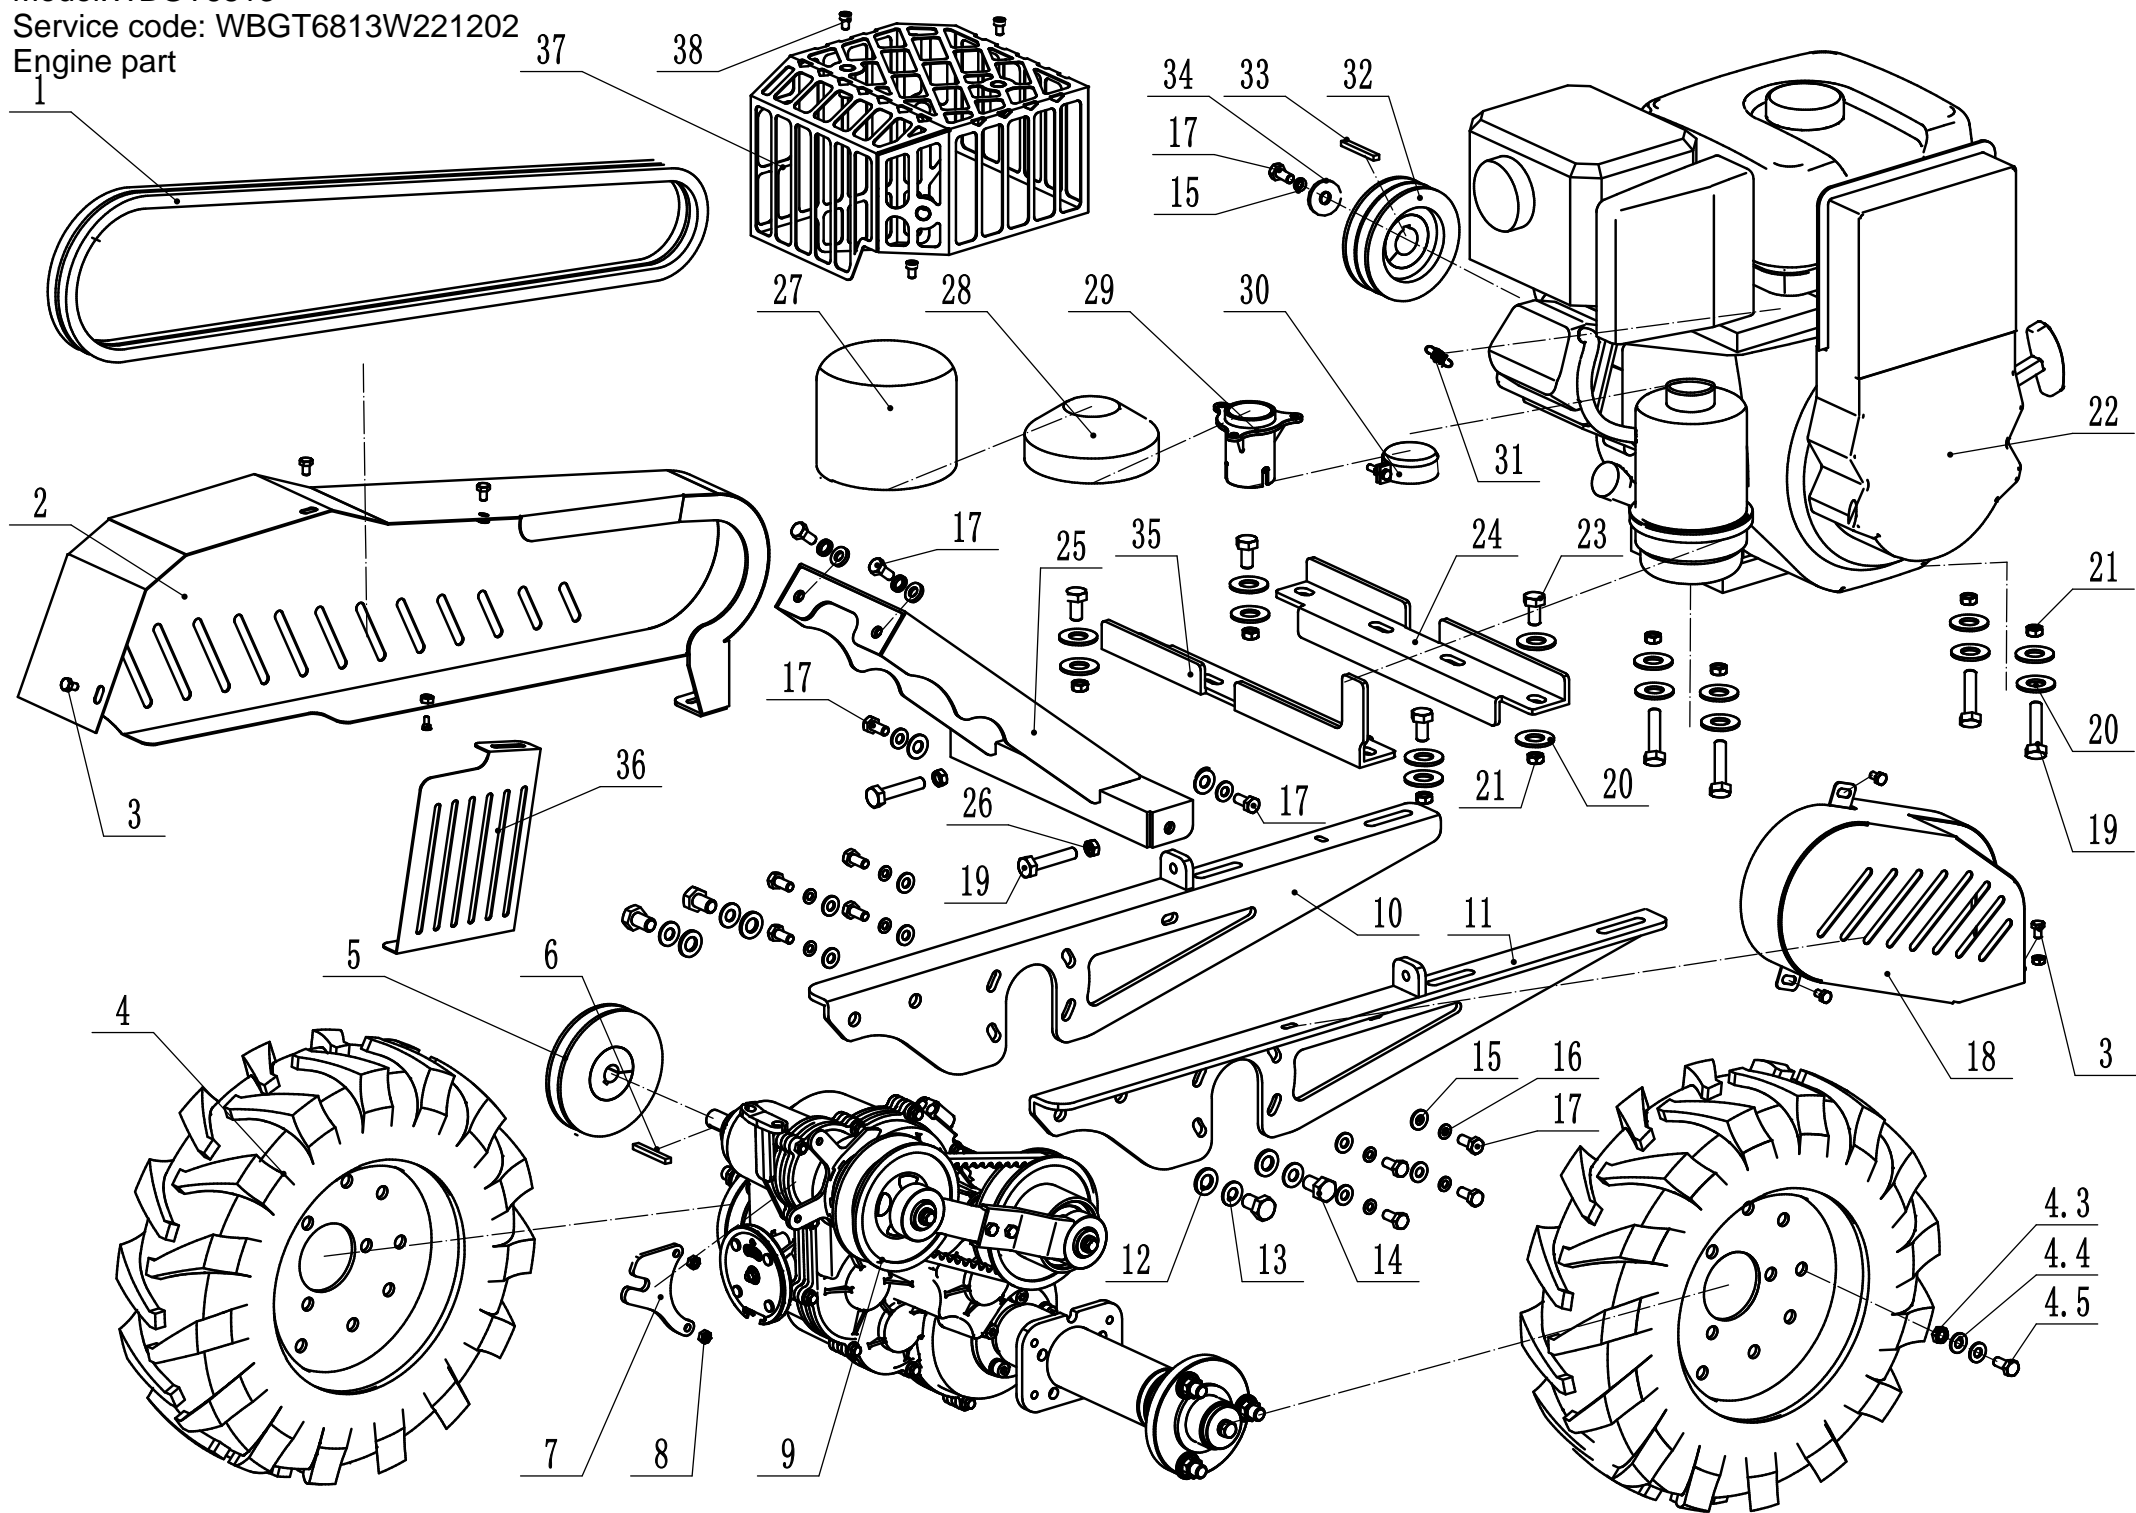

Model:WBGT6813

Service code: WBGT6813W221202

Engine part

LP	Kod	Nazwa angielska	Ilość
1	2/4LXA1646	Engine belt	1
2	GT68WE14000/49	Engine belt cover	1
3	0102006012	Bolt - M6*12	8
4	GT68WE11000A1	Wheel	2
4,3	0202010000	Lock nut - M10	18
4,4	0301010000	Flat washer - ϕ10	36
4,5	0101010020	Bolt - M10*20	18
5	GT68WE12000	Transmission pulley	1
6	1101005028	Key	1
7	GT68WE02000/22	Transmission fixed bracket	1
8	0202006000	Lock nut - M6	2
9	HQB000000000	Transmission assembly	1
10	GT68WE15000/40	Engine right support	1
11	GT68WE16000/40	Engine left support	1
12	0301012000	Flat washer - ϕ12	4
13	0401012000	Spring washer - ϕ12	4
14	0101012030	Bolt - M12*30	4
15	0301008000	Flat washer - ϕ8	12
16	0401008000	Spring washer - ϕ8	12
17	0101008020	Bolt - M8*20	12
18	GT68WE05000/49	Transmission shield	1
19	0101001045	Bolt - M10*45	6
20	0302010000	Big flat washer - ϕ10	16
21	0202010000	Lock nut - M10	8
22	GT1300	Engine	1
23	0101001025	Bolt - M10*25	4
24	GT68WE17000/40	Engine rear base	2
25	GT68WE18000/49	Diagonal bracing	1
26	0201010000	Nut - M10	2
27	GT68WE08000	Dustproof gauze	1
28	Z489040000	Air filter	1
29	GT68WE09000	Engine intake connector	1
30	BN02582AA	Clamp	1
31	GT68WE10000/02	Engine throttle spring	1
32	GT68WE13000	Engine pulley	1
33	1101007045	Key	1
34	GT68WB15000	Engine gasket	1
35	GT68WE19000/40	Engine front base	1
36	GT68WE20000/49	Engine hood side pull plate	1
37	GT68WE21000/22	Muffler shield	1
38	0103006020	Screw - M6*20	4