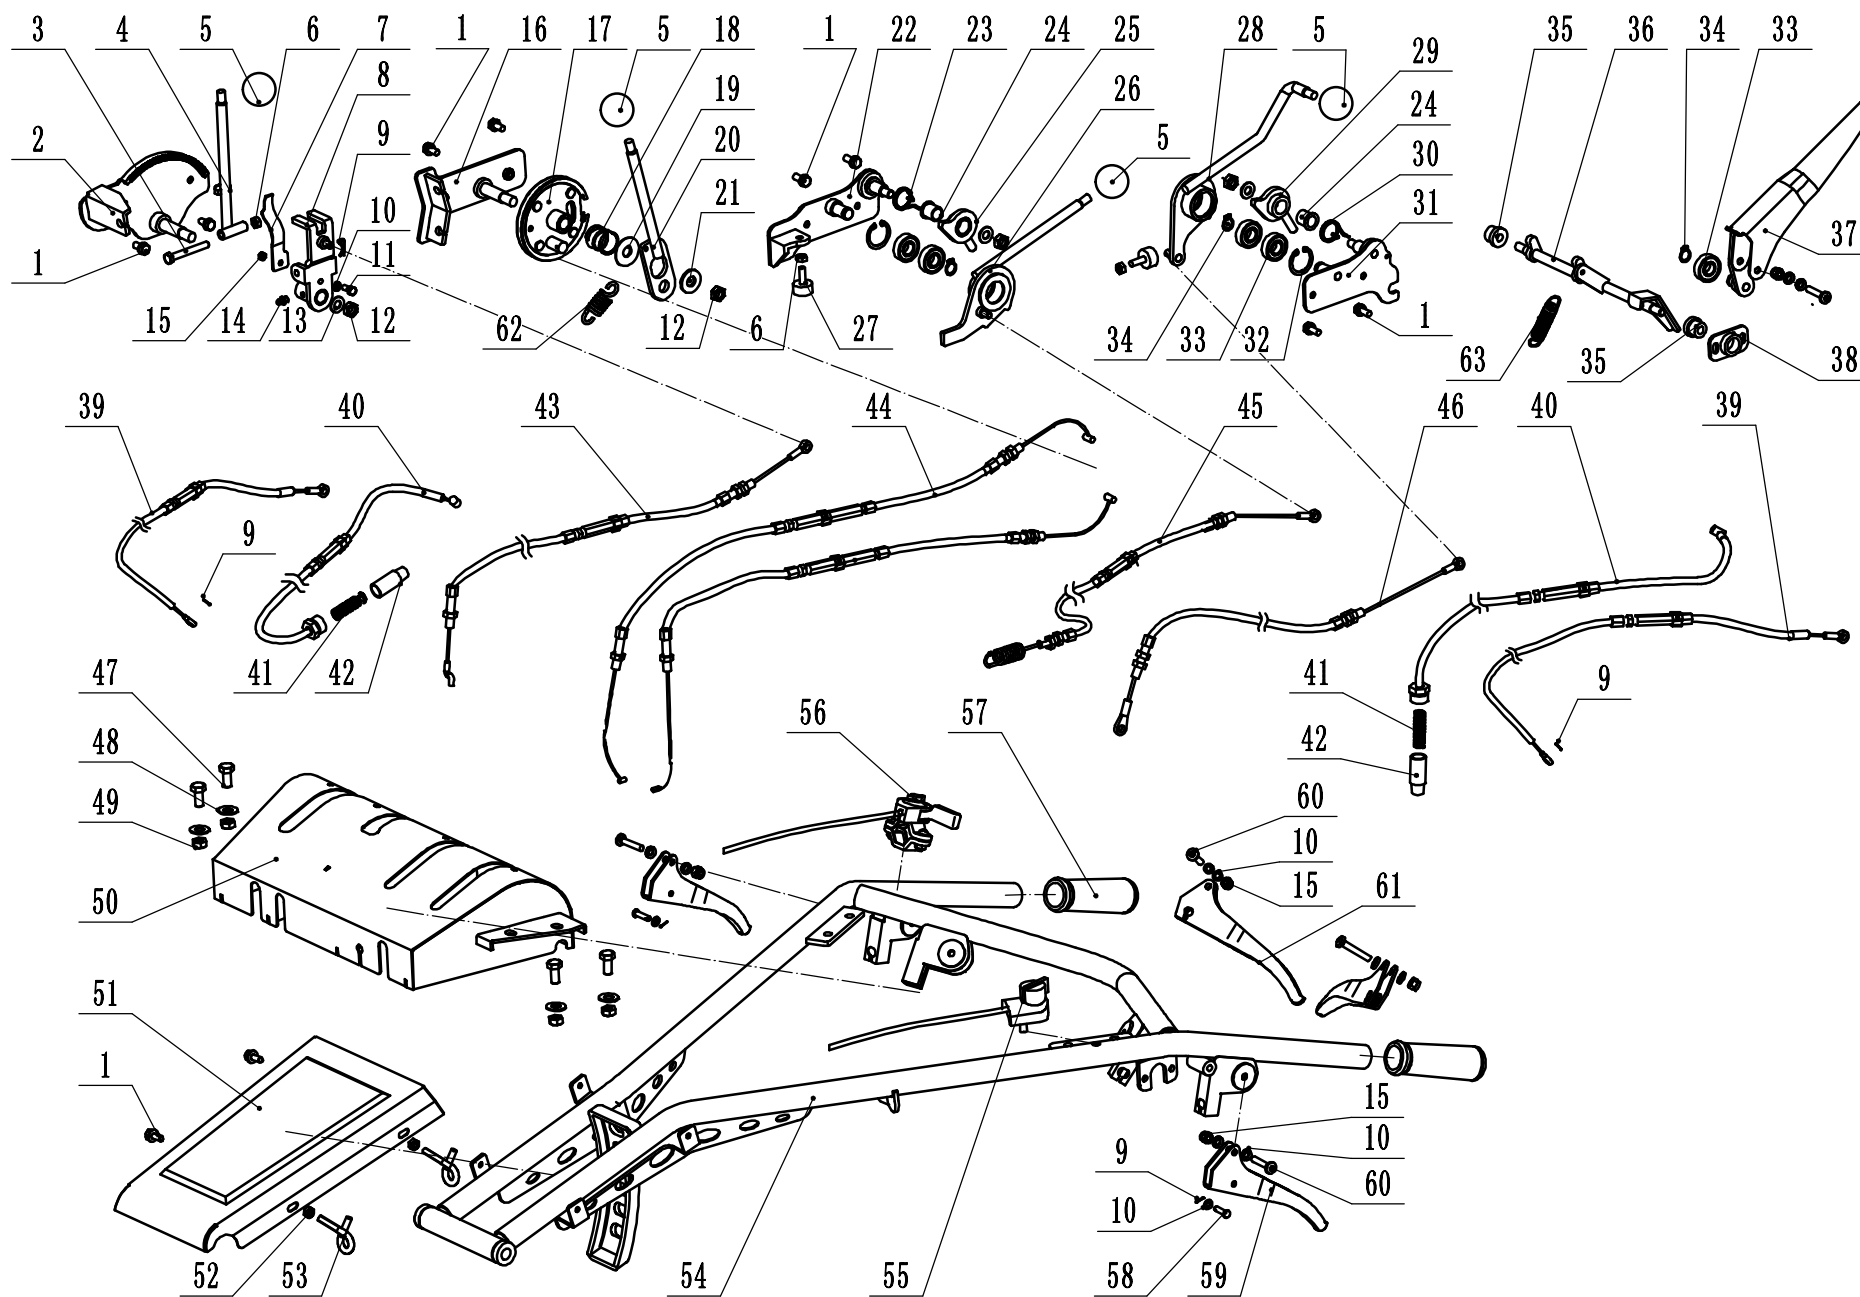

Model:WBGT6813
Service code: WBGT6813W221202
Handle and controls

Handle and controls Spare parts price list			
LP	Kod	Nazwa angielska	Ilość
1	0102006012	Bolt - M6*12	10
2	GT68WA03000/01	Speed regulating handle base	1
3	0101006050	Bolt - M6*50	1
4	GT68WA04000/01	Speed regulating handle	1
5	2101008030	Handle ball - M8	4
6	0202006000	Lock nut - M6	3
7	5380314010/04	Armature spring	1
8	GT68WA05000/22	Sleeve, Speed regulating handle	1
9	0501002016	Split pin - ϕ2*16	5
10	0301005000	Flat washer - ϕ5	11
11	0101005012	Bolt - M5*12	1
12	0202010000	Lock nut - M10	2
13	0301010000	Flat washer - M10	1
14	2501006000	Straight-through pressure filling cup	1
15	0202005000	Lock nut - M5	6
16	GT68WA06000/22	Base, shift handle	1
17	GT68WA07000/22	Gearshift turntable	1
18	GT68WA08000/02	Spring, shift handle	1
19	GT68WA24000/22	Spring washer	1
20	GT68WA25000/01	Shift handle	1
21	0302010000	Big flat washer - ϕ10	1
22	GT68WA26000/01	Walking clutch handle base	1
23	GT68WA27000/02	Walking clutch spring	1
24	GT68WA28000	Nylon sleeve, locking block	2
25	GT68WA29000/01	Walking clutch lock bolck	1
26	GT68WA30000/01	Walking clutch handle	1
27	GT68WA31000	VE shock absorber	2
28	GT68WA32000/01	Blade clutch handle	1
29	GT68WA33000/01	Blade clutch lock block	1
30	GT68WA34000/02	Blade clutch spring	1
31	GT68WA35000/01	Blade clutch handle base	1
32	0901028000	Circlip - ϕ28	2
33	6001-2RS	Bearing	5
34	1001012000	Circlip - ϕ12	3
35	GT68WA36000	Nylon sleeve, link rod	2
36	GT68WA37000/01	Link rod	1
37	GT68WA38000/49	OPC handle	1
38	GT68WA39000/01	Fixing base, link rod	1
39	GT68WA13000	Drive wheel clutch cable	2
40	GT68WA12000	Height regulating cable	2
41	BC45TD21000/02	Spring	2
42	BC45TD22000/02	Cable core	2
43	GT68WA15000	Speed regulating cable	1
44	GT68WA16000	Shift cable	2
45	GT68WA23000	Walking clutch cable	1
46	GT68WA17000	Swing blade clutch cable	1