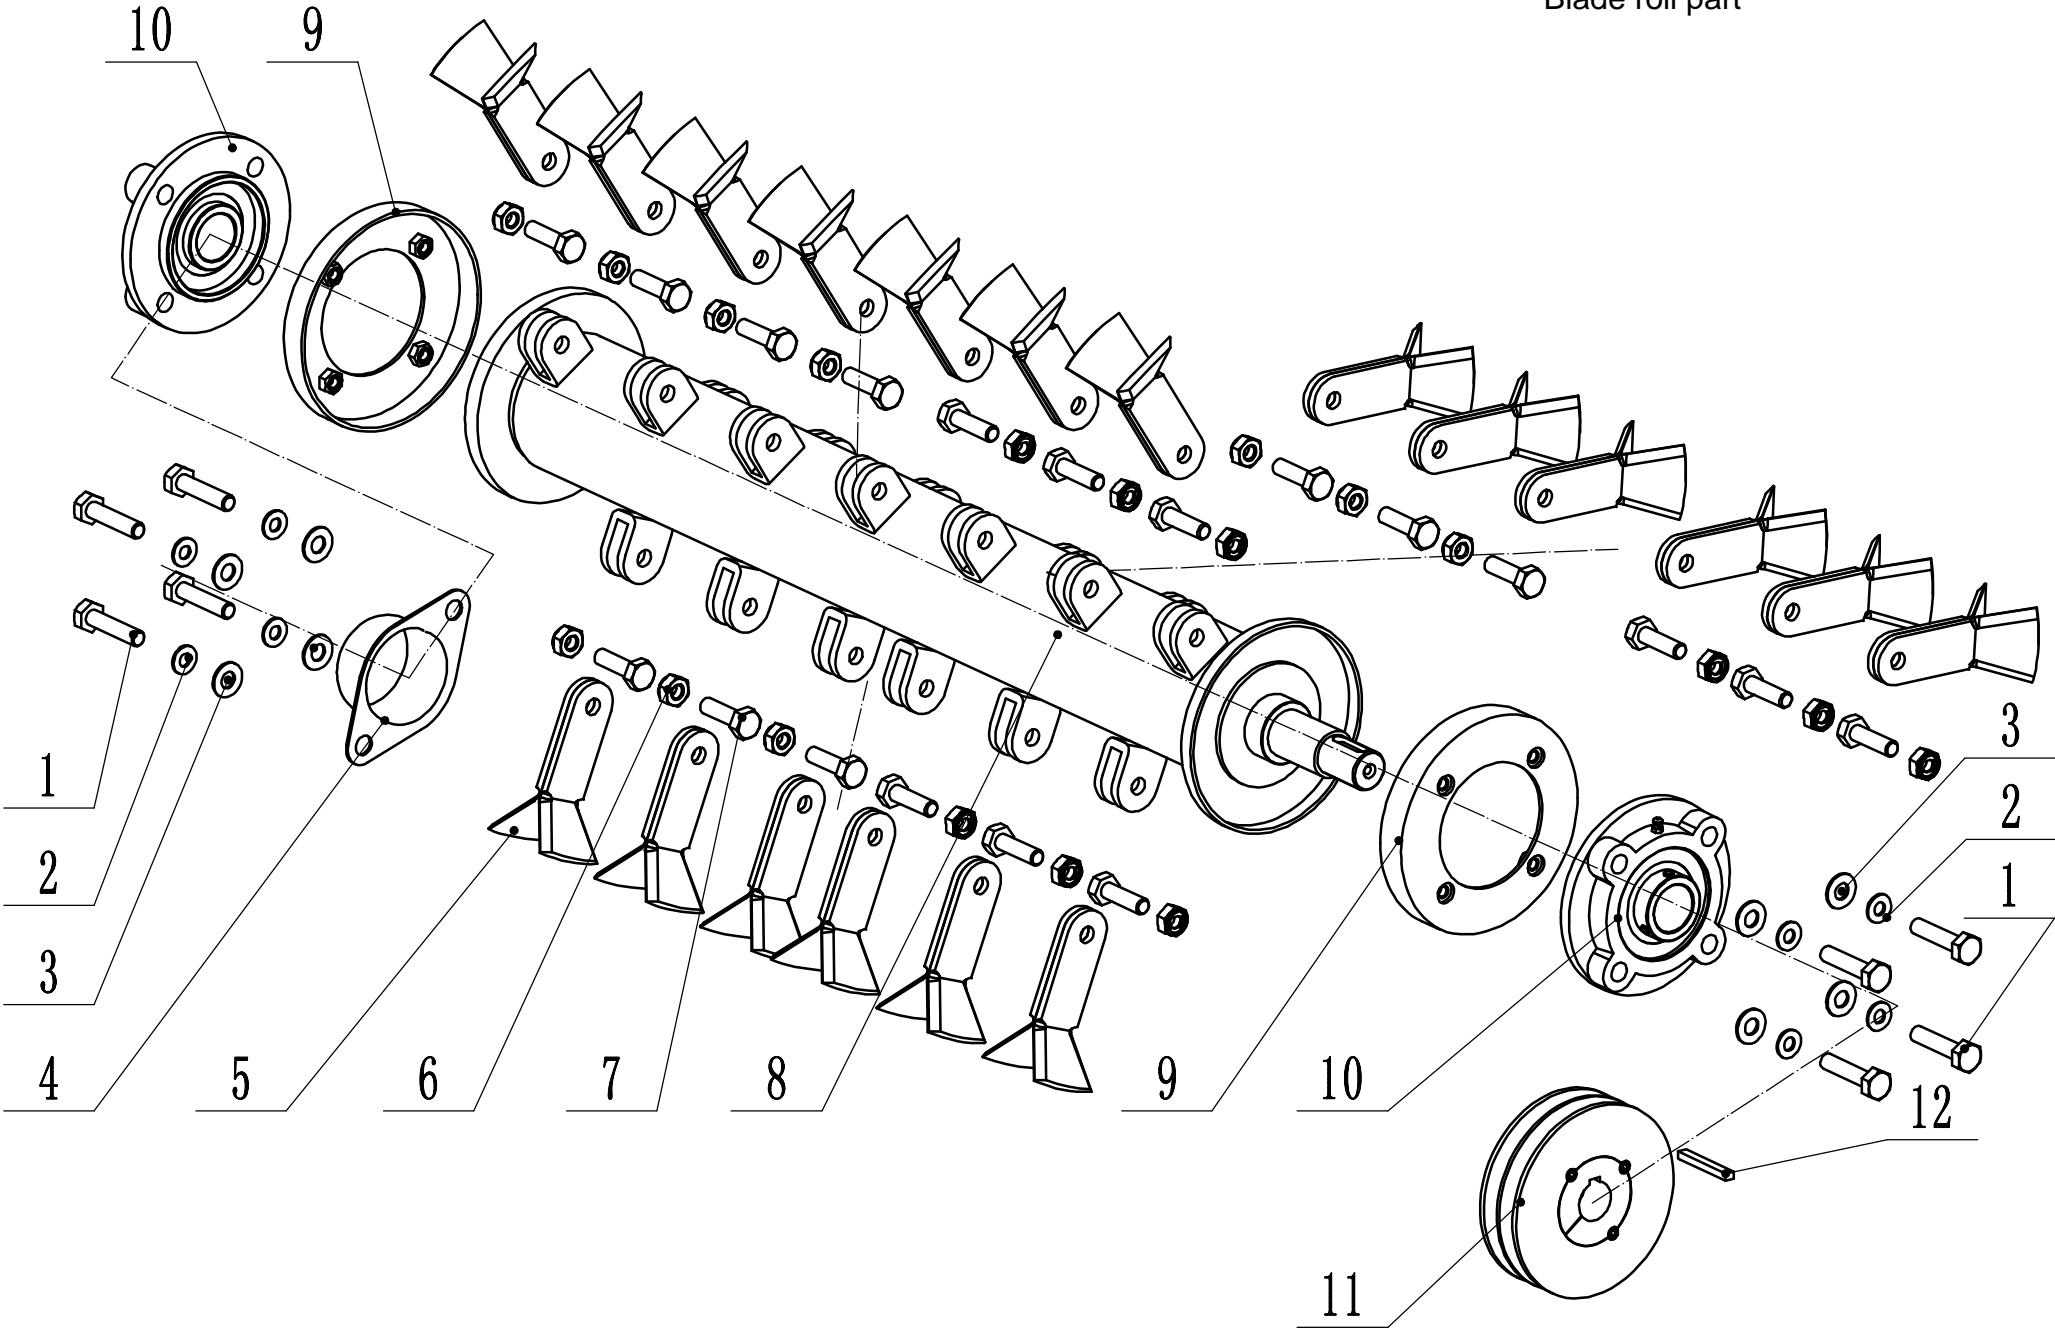

Model: WBG6813
Service code: WBG6813W221202
Blade roll part

Blade roll Spare parts price list			
LP	Kod	Nazwa angielska	Ilość
1	0101010045	Bolt - M10*45	8
2	0401010000	Spring washer - ϕ10	8
3	0301010000	Flat washer - ϕ10	8
4	GT68WC01000/22	Bearing shield	1
5	GT68WC02000/01	Blade	38
6	0202010000	Lock nut - M10	19
7	GT68WC03000	Blade bolt	19
8	GT68WC04000/22	Blade roll	1
9	GT68WC05000/22	Mounting disc for blade roll	2
10	UCFC206	Bearing	2
11	GT68WC07000	Blade roll pulley	1
12	1101008030	Key - 8*30	1