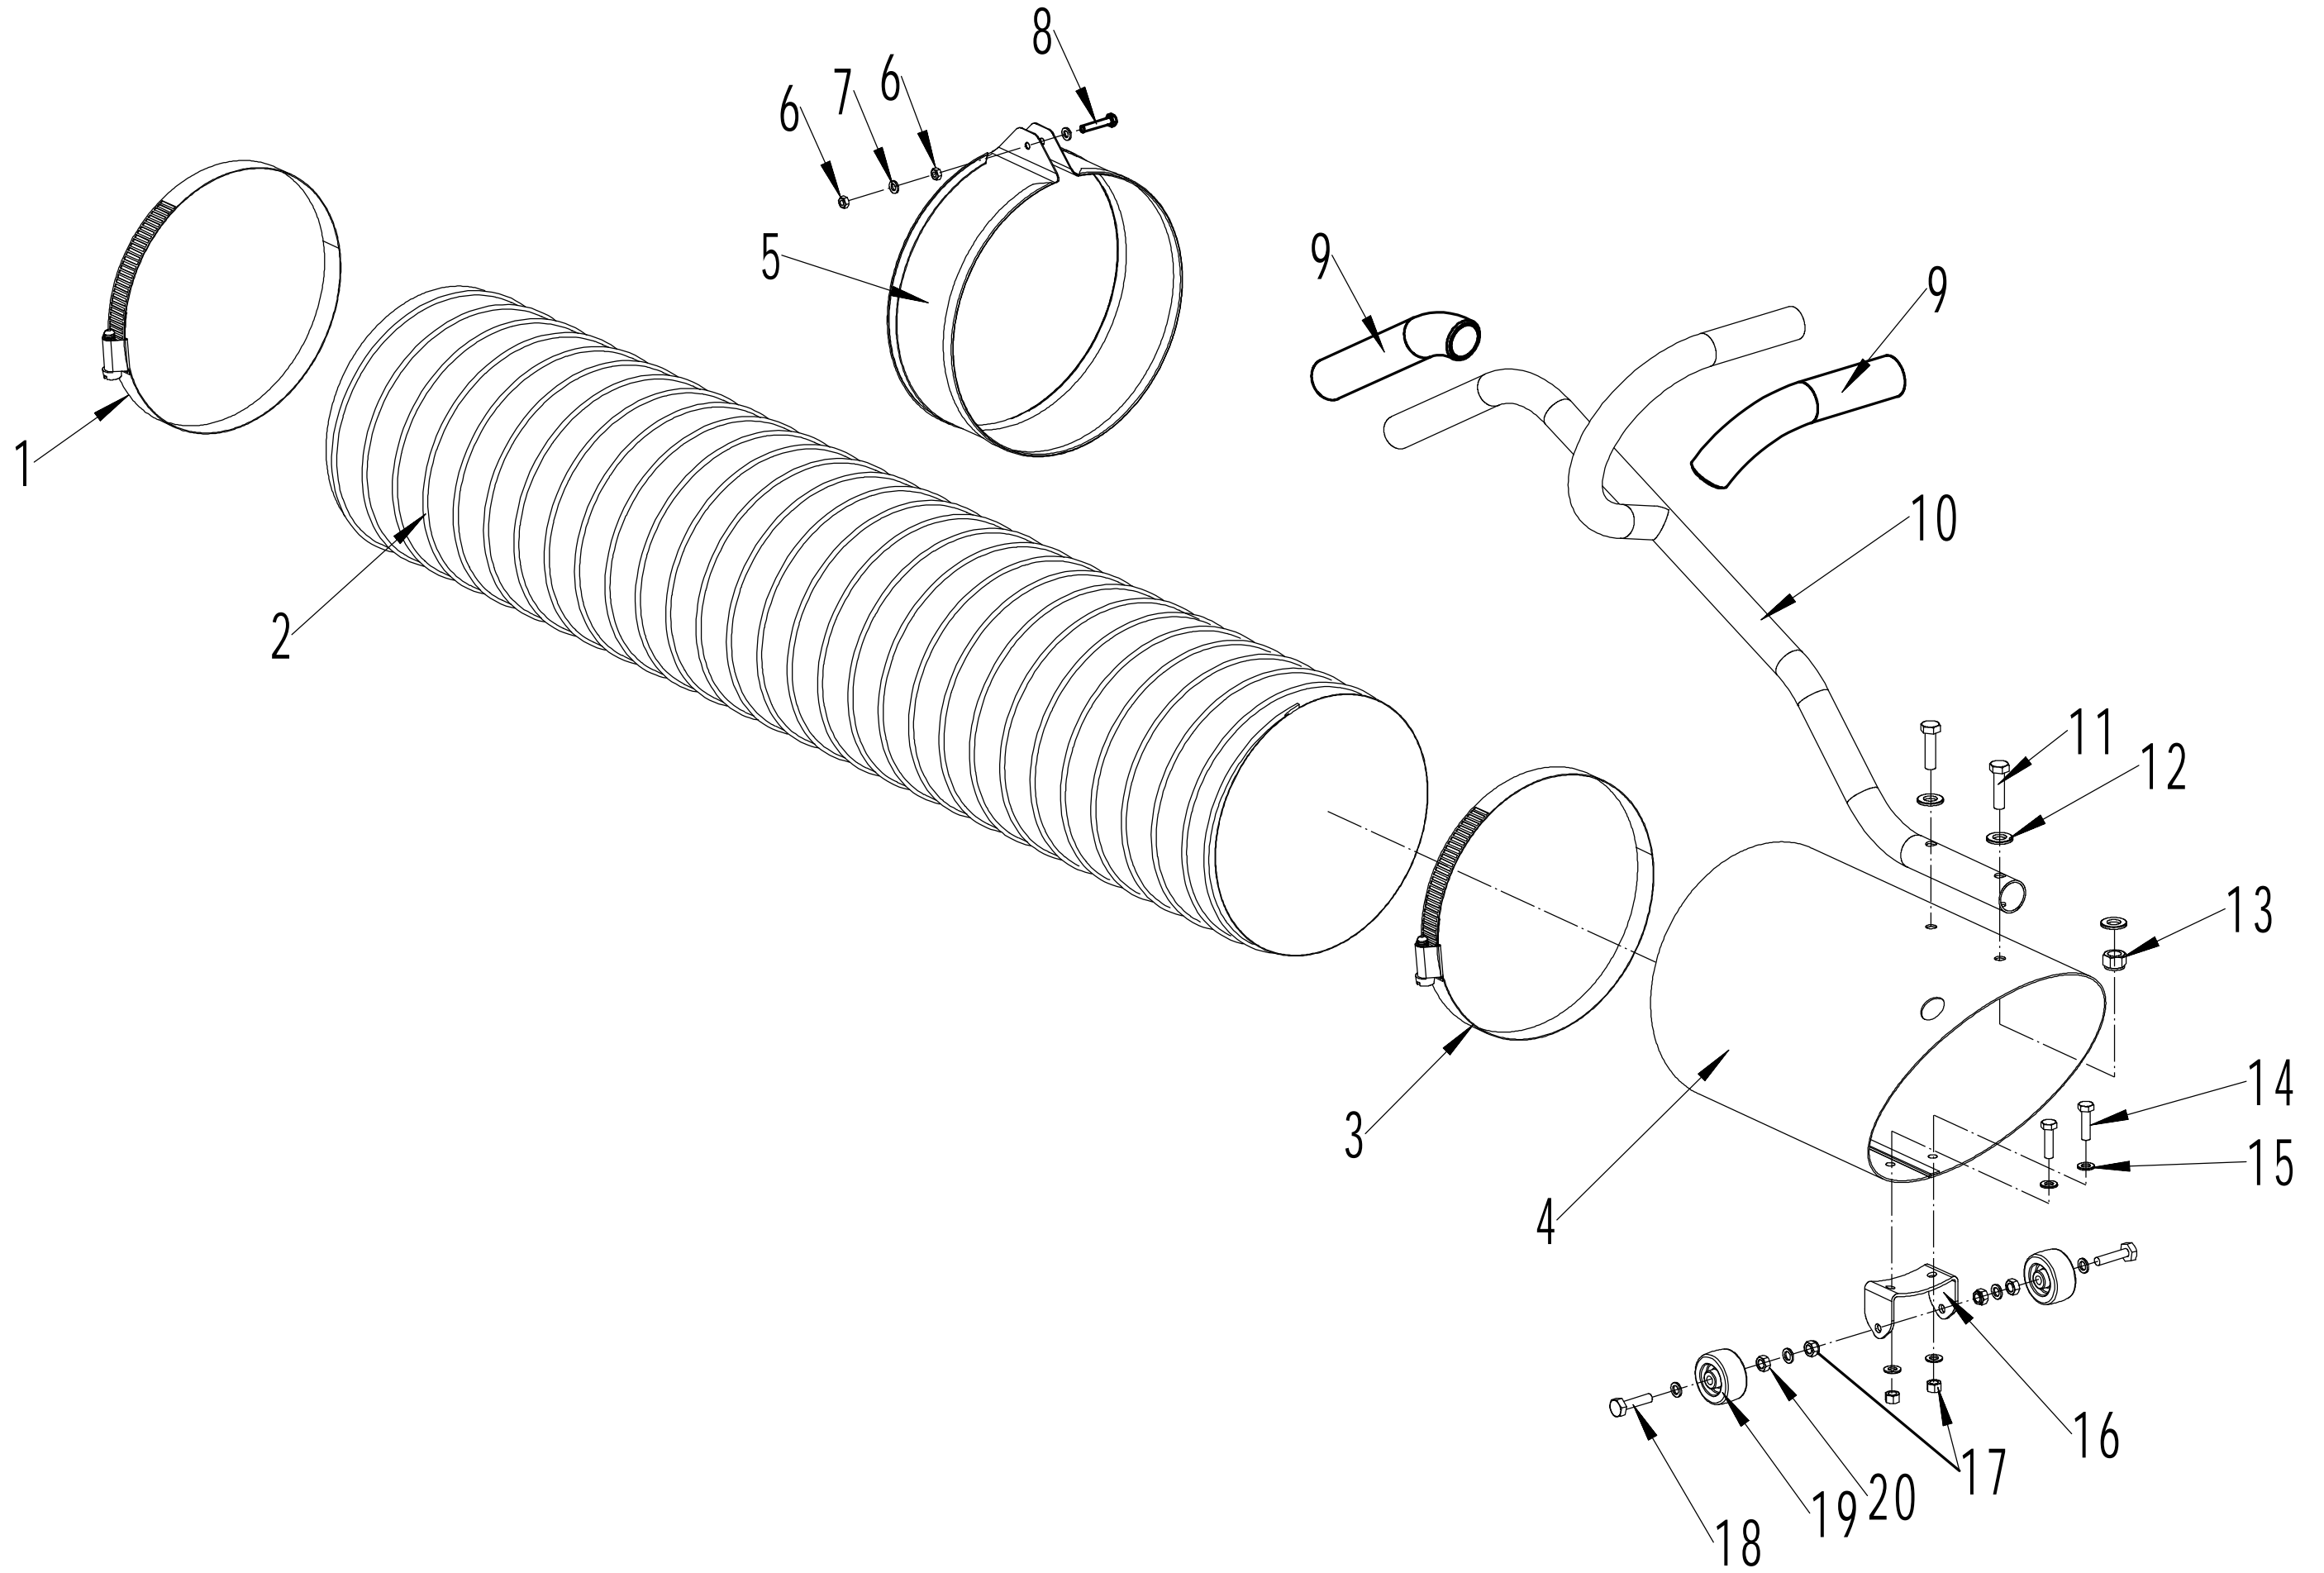

Order	Part Number	Name_English	Quantity
1			1
2	0201010000	Nut - M10	4
3	0401010000	Spring washer	4
4	0301010000	Washer - 10	4
5	0302010000	Washer - 10	4
6	0101010055	Bolt - M10x55	4
7	DL10000/49	Connecting plate	1
8	40R0109012	Bolt - 5/16*24-20	4
9	0301012000	washer - 12	4
10	0401012000	Spring washer - 12	4
11	DL10100/02	Bolt - 7/16*14-25	4
12	DL10400	Oil tank	1
13	0102006025	Bolt - M6x25	4
14	0302006000	Washer - 6	5
15	DL10500	Cushion	2
16	DL10300/49	Frame weldment	1
17	DL10400/49	Thermal baffle	1
18	0102006020	Bolt - M6x20	2
19	0301006000	Washer - 6	3
20	0202006000	Nut - M6	3
21	DL10500/49	Battery cover	1
22	0107006016	Bolt - M6x16	1
23	0211006000	Dish nut - M6	2
24	0401006000	Spring washer	2
25	DL10600/49	Pressing plate of battery	1
26	DC12036	Battery12V-285CCA	1
27	WB6607007	Cable of cathode	1
28	WB6607008	Cable of anode	1
29	WB6600044	Cable of engine	1

<b>Order</b>	<b>Part Number</b>	<b>Name_English</b>	<b>Quantity</b>
1	KG0-300	Clamp	1
2	DL30700	Nozzle	1
3	KG0-300	Clamp	1
4	DL30000/22	Front inlet of nozzle	1
5	DL30100/22	Fixing ring	1
6	0202006000	Nut - M6	2
7	0301006000	Washer - 6	1
8	0101006040	Bolt - M6x40	1
9	DL30200	Handle sheath	2
10	DL30300/22	Handle of nozzle	1
11	0101010050	Bolt - M10x50	2
12	0301010000	Washer - 10	4
13	0202010000	Nut - M10	2
14	0101008020	Bolt - M8x20	2
15	0301008000	Washer - 8	8
16	DL30400/22	Fixing frame of wheel	1
17	0202008000	Nut - M8	4
18	0101008050	Bolt - M8x50	2
19	DL30500	Wheels	2
20	0201008000	Bolt - M8	2