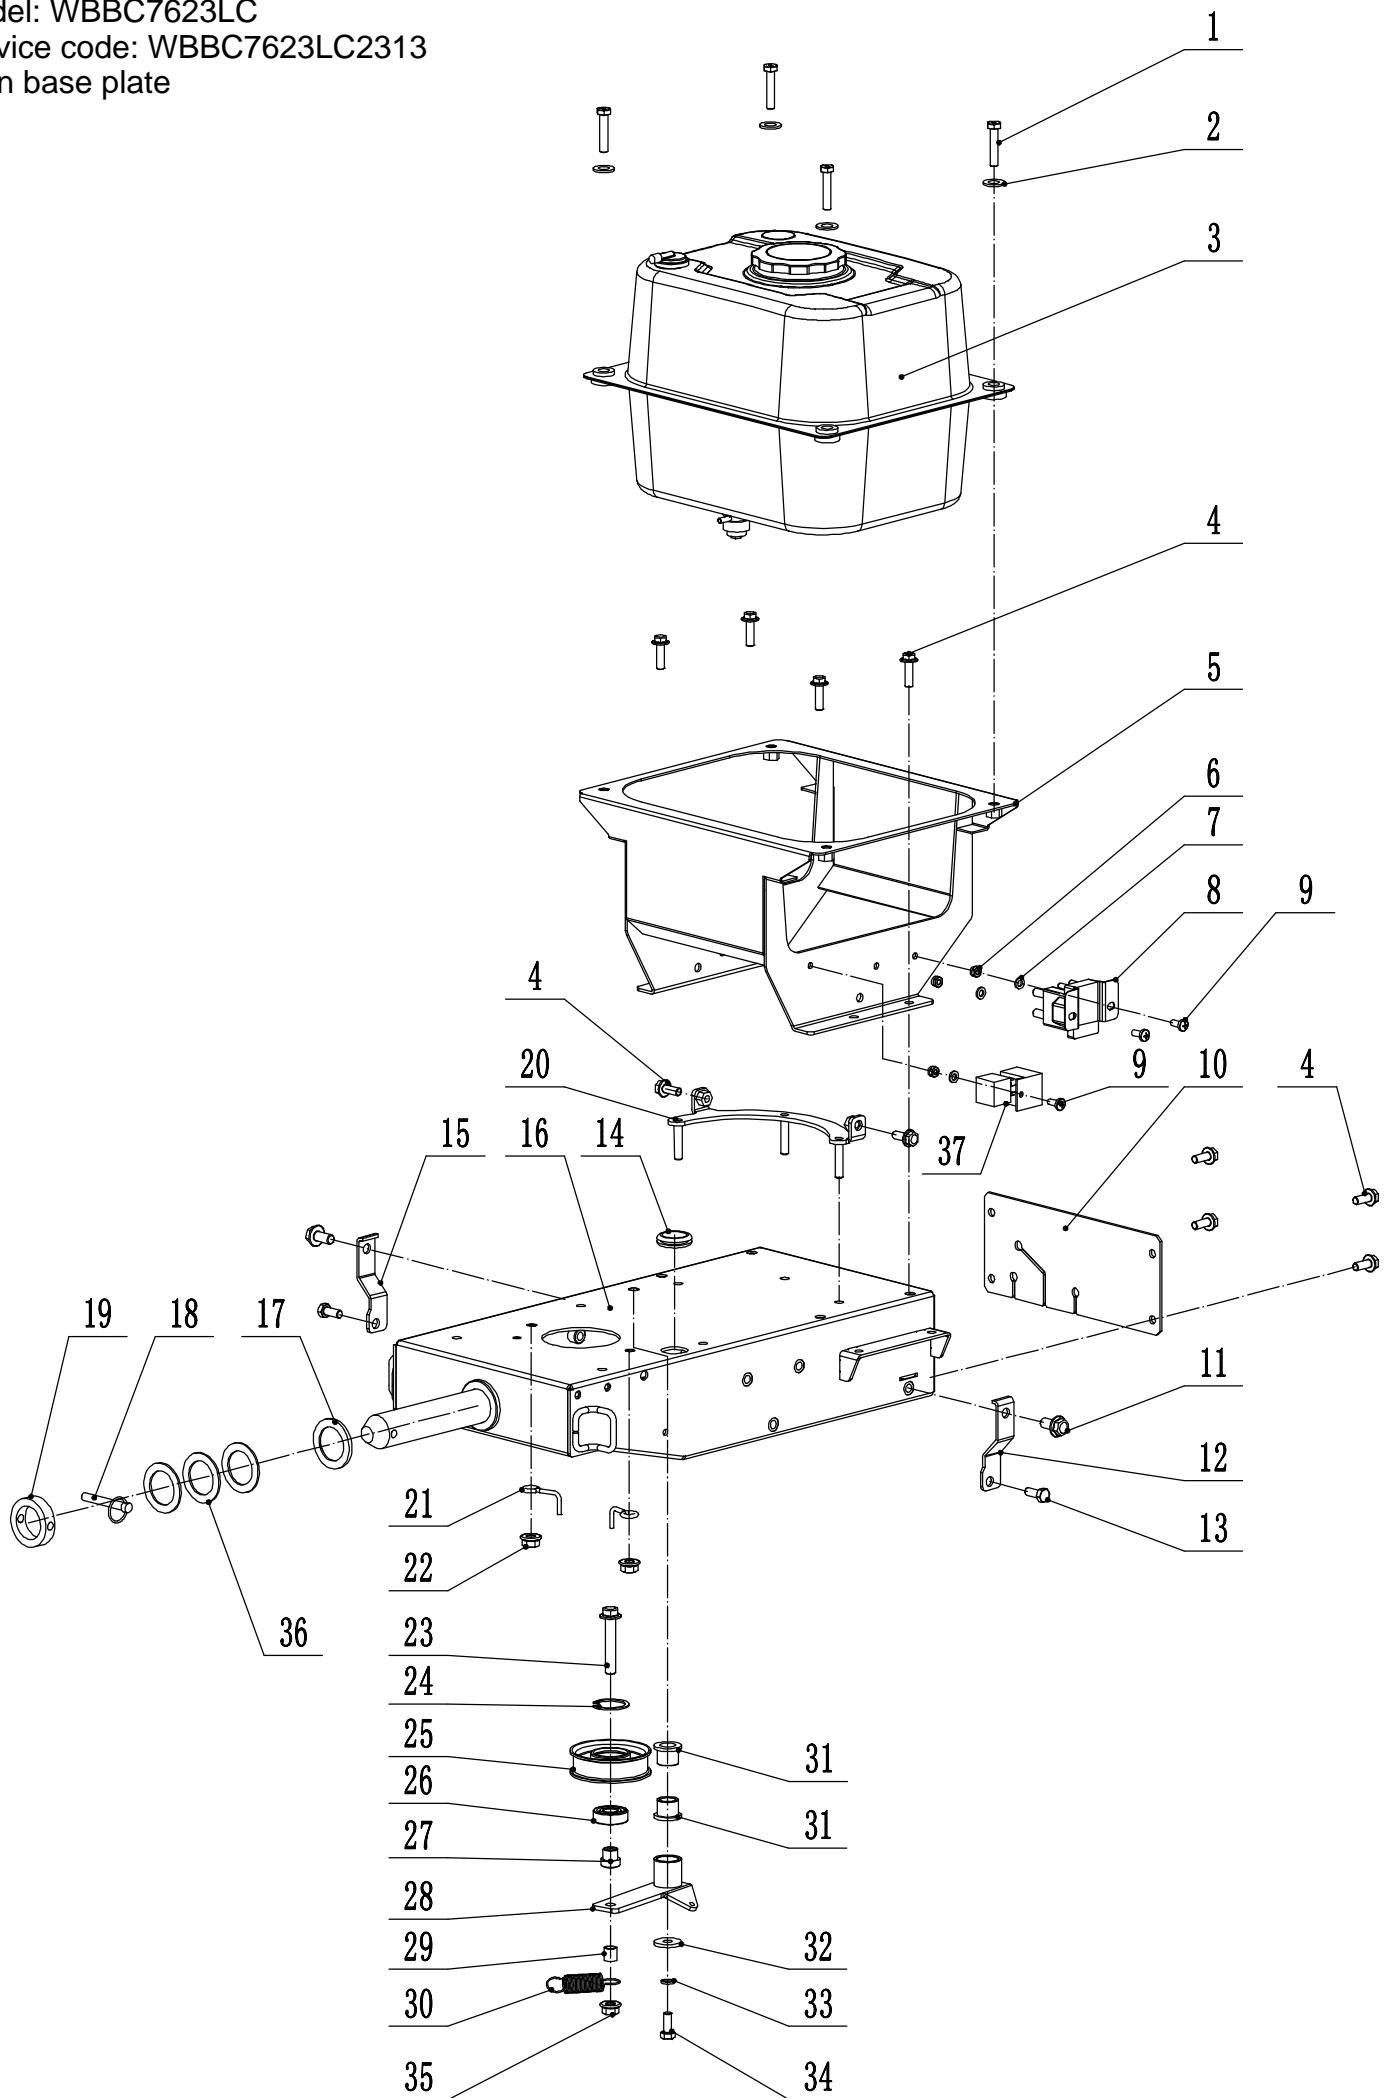

Model: WBBC7623LC
Service code: WBBC7623LC2313
Main base plate

Lp	Kod	Nazwa	Ilość
1	0128008030	Bolt - M8*30	4
2	0302008000	Big washer - ϕ8	4
3	13930001	Tank	1
4	0128008020	Bolt - M8*20	10
5	1393000222	Tank bracket	1
6	0202006000	Lock nut - M6	3
7	0301006000	Flat washer - ϕ	3
8	WB9670004	Relay	1
9	0104006014	Screw - M6*14	3
10	1393000622	Rear deflector	1
11	0128010020	Bolt - M10*20	2
12	1393000701	Left support plate	1
13	Z122405011	Bolt - 5/16-18x19	2
14	13930034	Rubber ring - Φ25	1
15	1393000801	Right support plate	1
16	1393000944	Main seat plate	1
17	13930018	Positioning sleeve	1
18	13930019	Pin - M8*60	1
19	1393002002	Lock sleeve	1
20	1393002102	Limited rod	1
21	1393002302	Belt limiter	2
22	0201010000DD	Nut - M10	2
23	0102010060	Bolt - M10*60	1
24	0901035000	Circlip - 35	1
25	1393002402	Drive tensioner	1
26	6202-2RS	Bearing	1
27	1393002702	Tensioning cushion sleeve	1
28	1393002802	Tensioning arm	1
29	1392002502	Spacer sleeve	1
30	13930032	Tensioning spring	1
31	GM56A060000080	Solid bearing	2
32	0303008000	Big washer - ϕ8	1
33	0401008000	Spring washer - ϕ8	1
34	0101008020	Bolt - M8*20	1
35	50680001	Lock nut - M10	1
36	1393003302	Spacer	3
37	Z122420014	Relay	1