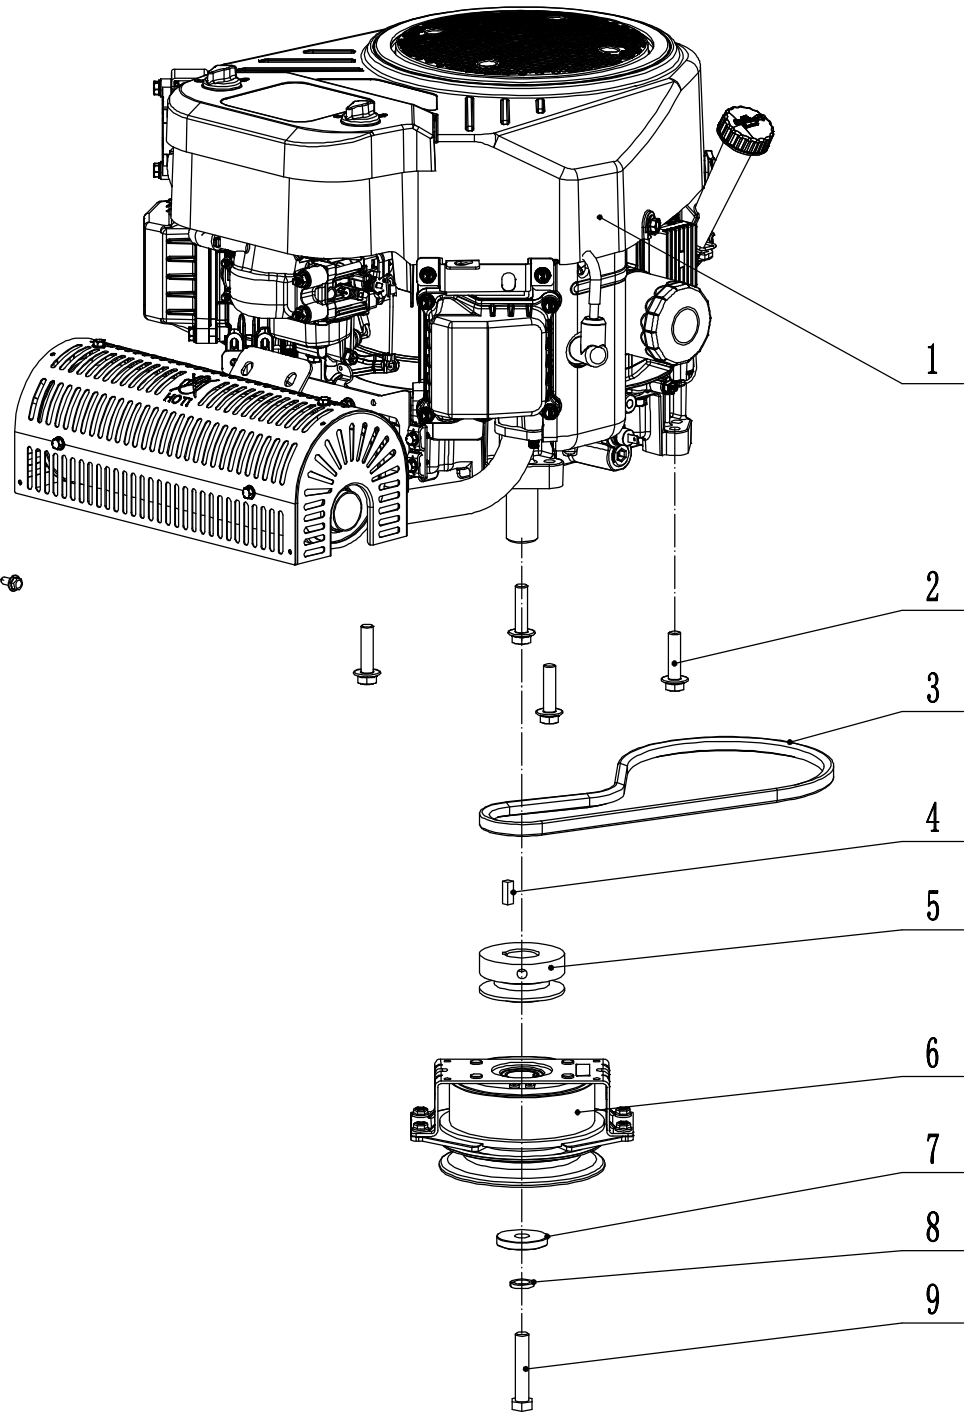

Model: WBBC7623LC
Service code: WBBC7623LC2313
Engine part

Lp	Kod	Nazwa	Ilość
1	LC2P80F/L1257	Engine	1
2	5320115010	Bolt - 3/8-16*25.4 12.9	4
3	13910001	Belt	1
4	13910014	Key	1
5	1391000202	Engine pulley	1
6	13910003	Clutch	1
7	1391000402	Engine washer	1
8	13810010	Spring washer - 7/16	1
9	13910015	Bolt - 7/16-20*2-1/4 10.9	1
10	1391000540	Left fixed plate	1
11	1391000740	Right fixed plate	1
12	1391000940	Engine protective net	1
13	0128006012	Bolt - M6*12	10
14	1391001040	Right support plate	1
15	1391001240	Left support plate	1

Model: WBBC7623LC
Service code: WBBC7623LC2401
Rear axle

Lp	Kod	Nazwa	Ilość
1	13940025	Wheel nut - M12*1.25	10
3	13940026	Wheel	2
4	1001038000	Circlip - Φ 38	2
5	50510001	Pin - Φ 8*35	2
6	0111012040B	Wheel bolt - M12*1.25*40	10
7	1394000302	Brake hub flange	2
8	13940004	Brake hub assembly	2
9	6007-2RS	Bearing	2
10	1394000502	Left connecting plate	1
11	0301008000	Flat washer - Φ 8	8
12	0401008000	Circlip - Φ 8	12
13	0103008016	Screw - M8*16	12
14	50680002	Nut - M8	8
15	13940009	Transmission	1
16	1394001002	Right connecting plate	1
17	4510117010	Nylon spacer	4
18	0801008020	Pin - 8*20	2
19	05012P5022	Split pin - 2.5*22	2
20	1394001402	Speed regulating plate	1
21	4SC3609020	Big washer	1
22	CM030000190	Fixing bolt	1
23	0128010020	Bolt - M10*20	6
24	1394001501	Support seat	2
25	1394001602	Spacer sleeve	4
26	50020002	Bolt - M8*65	8
27	1394001702	Transmission pulley	1
28	1001016000	Circlip - Φ 16	1
29	1394002022	Left grass guard	1
30	0128008020	Bolt - M8*20	4
31	1394002322	Right grass guard	1