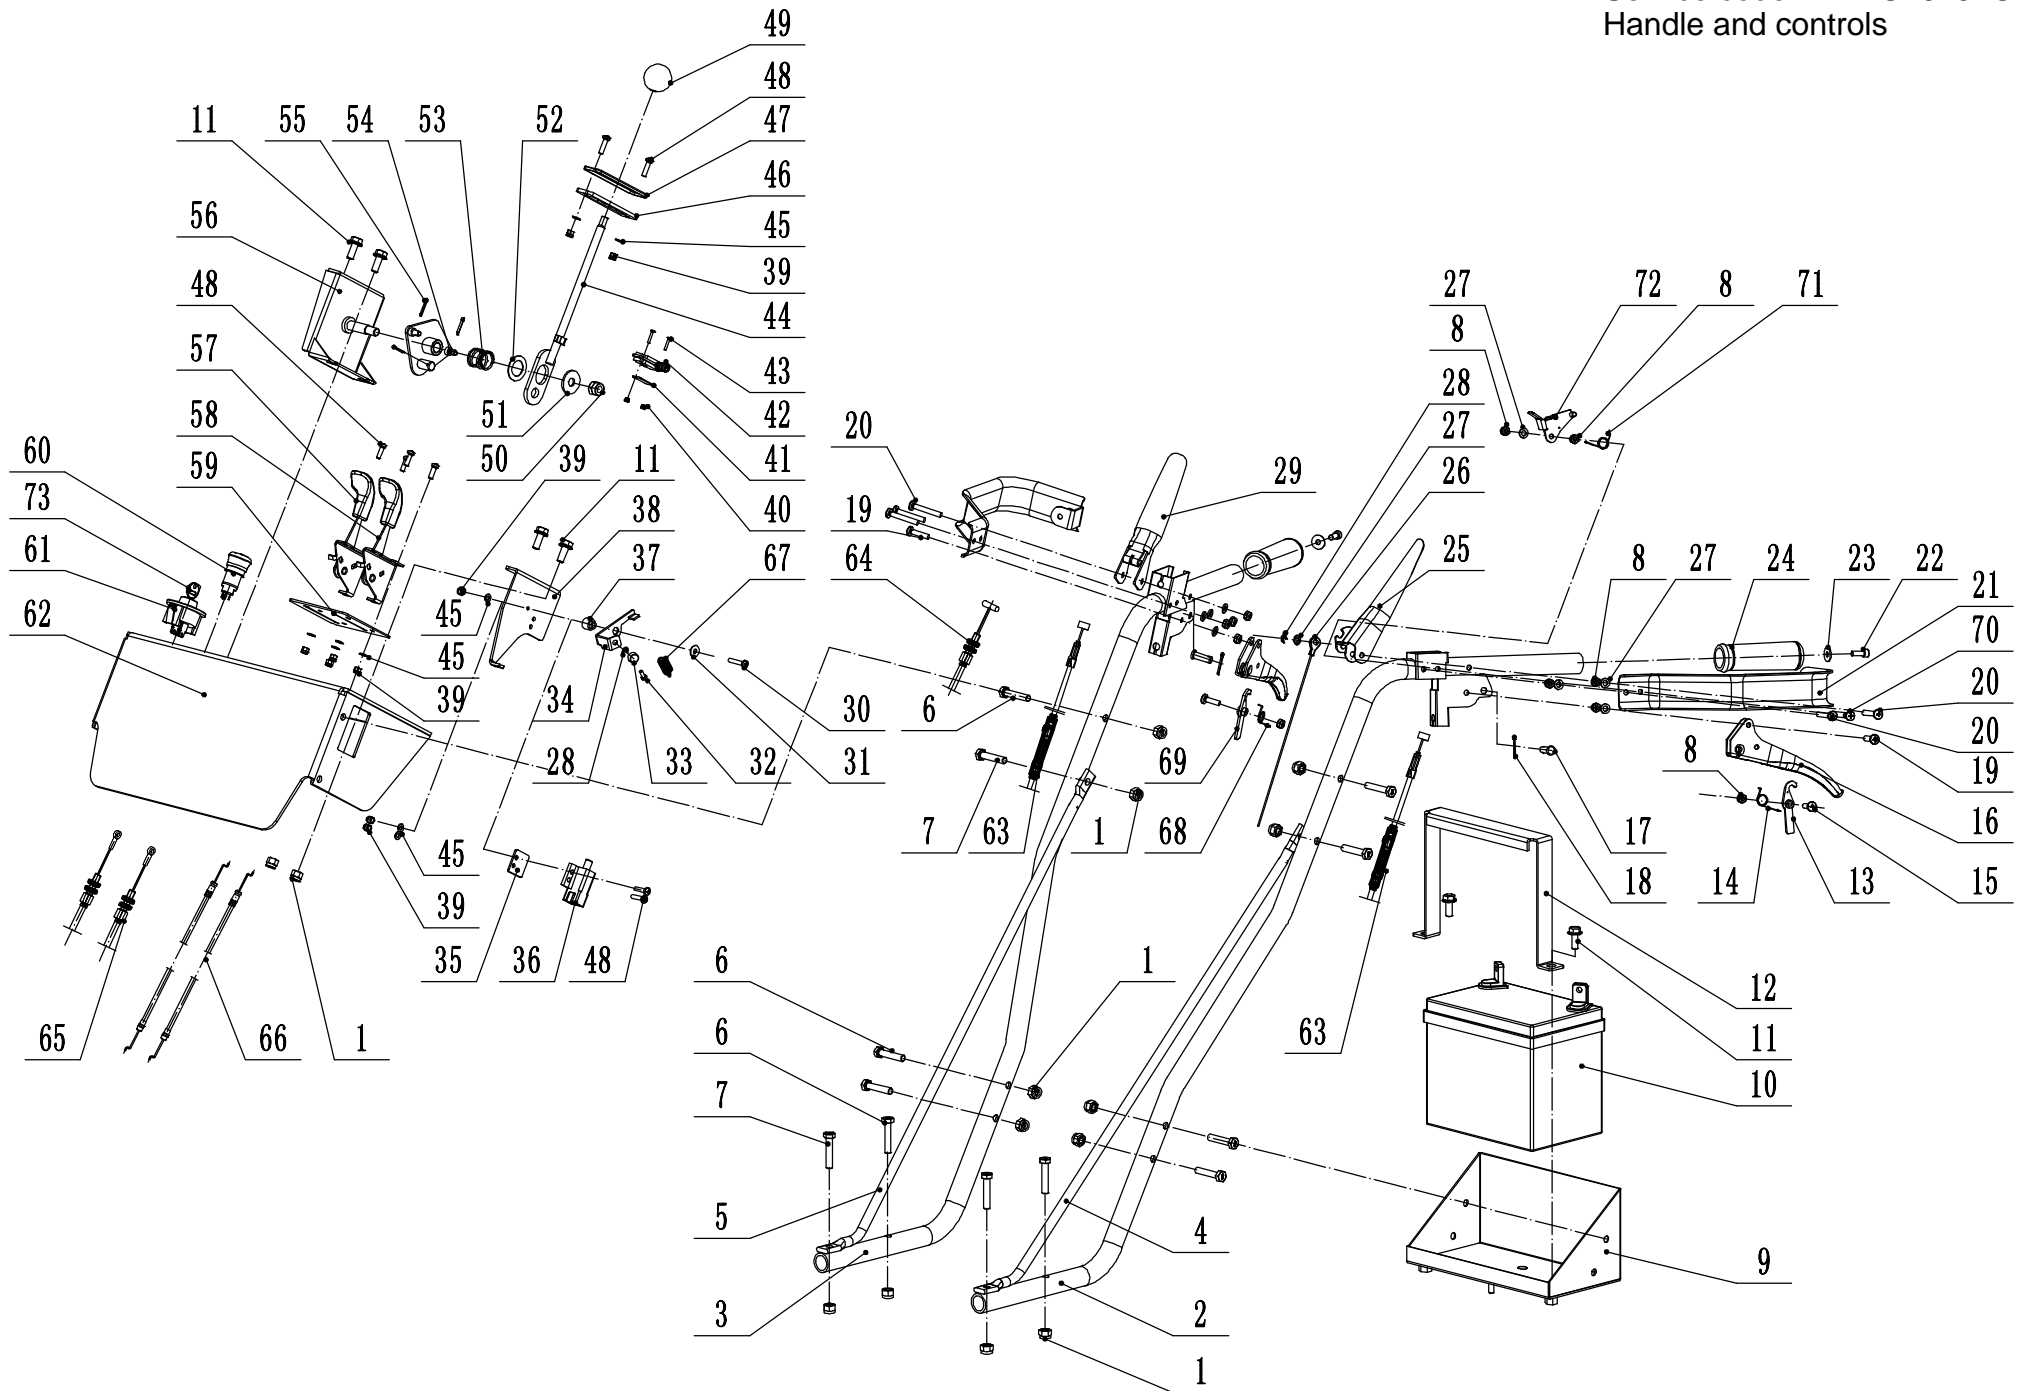

Model: WBBC7623LC
Service code: WBBC7623LC2313
Handle and controls

Lp	Kod	Nazwa	Ilość
1	50680002	Nut - M8	14
2	1395000144	Left handle	1
3	1395000644	Right handle	1
4	1395001144	Left reinforcement rod	1
5	1395001244	Right reinforcement rod	1
6	0102008040	Bolt - M8*40	8
7	0102008045	Bolt - M8*45	4
8	0202006000	Lock nut - M6	11
9	1395001344	Battery bracket	1
10	DC12036	Battery	1
11	0102008020	Bolt - M8*20	6
12	1395001622	Battery pressure plate	1
13	1395001702	Parking lock hook	2
14	13950020	Parking spring	2
15	0104006020	Screw - M6*20	2
16	1395002122	Brake steering handle	2
17	0801008024	Pin - 8*24	2
18	05012P5022	Splitpin - 2.5*22	2
19	0104006025	Screw - M6*25	2
20	0104006040	Screw - M6*40	5
21	1395002240	Hand guard	2
22	0103006020	Screw - M6*20	2
23	0302006000	Big washer - ϕ6	2
24	45A0323010	Big handle sheath	2
25	1395002349	Blade disc handle	1
26	13950025	Blade disc cable	1
27	0301006000	Flat washer - ϕ6	9
28	1301005000	Circlip - ϕ5	2
29	1395002640	Clutch handle	1
30	0104005025	Screw - M5*25	1
31	0302005000	Big washer - ϕ5	1
32	0101004012	Bolt - M4*12	1
33	1395002702	Binding post	1
34	1395002802	pressing plate	1
35	1395002902	Start switch pad	1
36	Z61C0300	Control switch	1
37	1395003002	Support sleeve	1
38	1395003101	Support plate	1
39	0202005000	Lock nut - M5	9
40	0202003000	Lock nut - M3	2
41	Z42ED14000/22	Pressure plate for micro switch	1
42	13950032	Micro switch	1
43	0104003028	Screw - M3*28	2
44	1395003301	Speed adjusting handle	1
45	0301005000	Flat washer - ϕ5	9