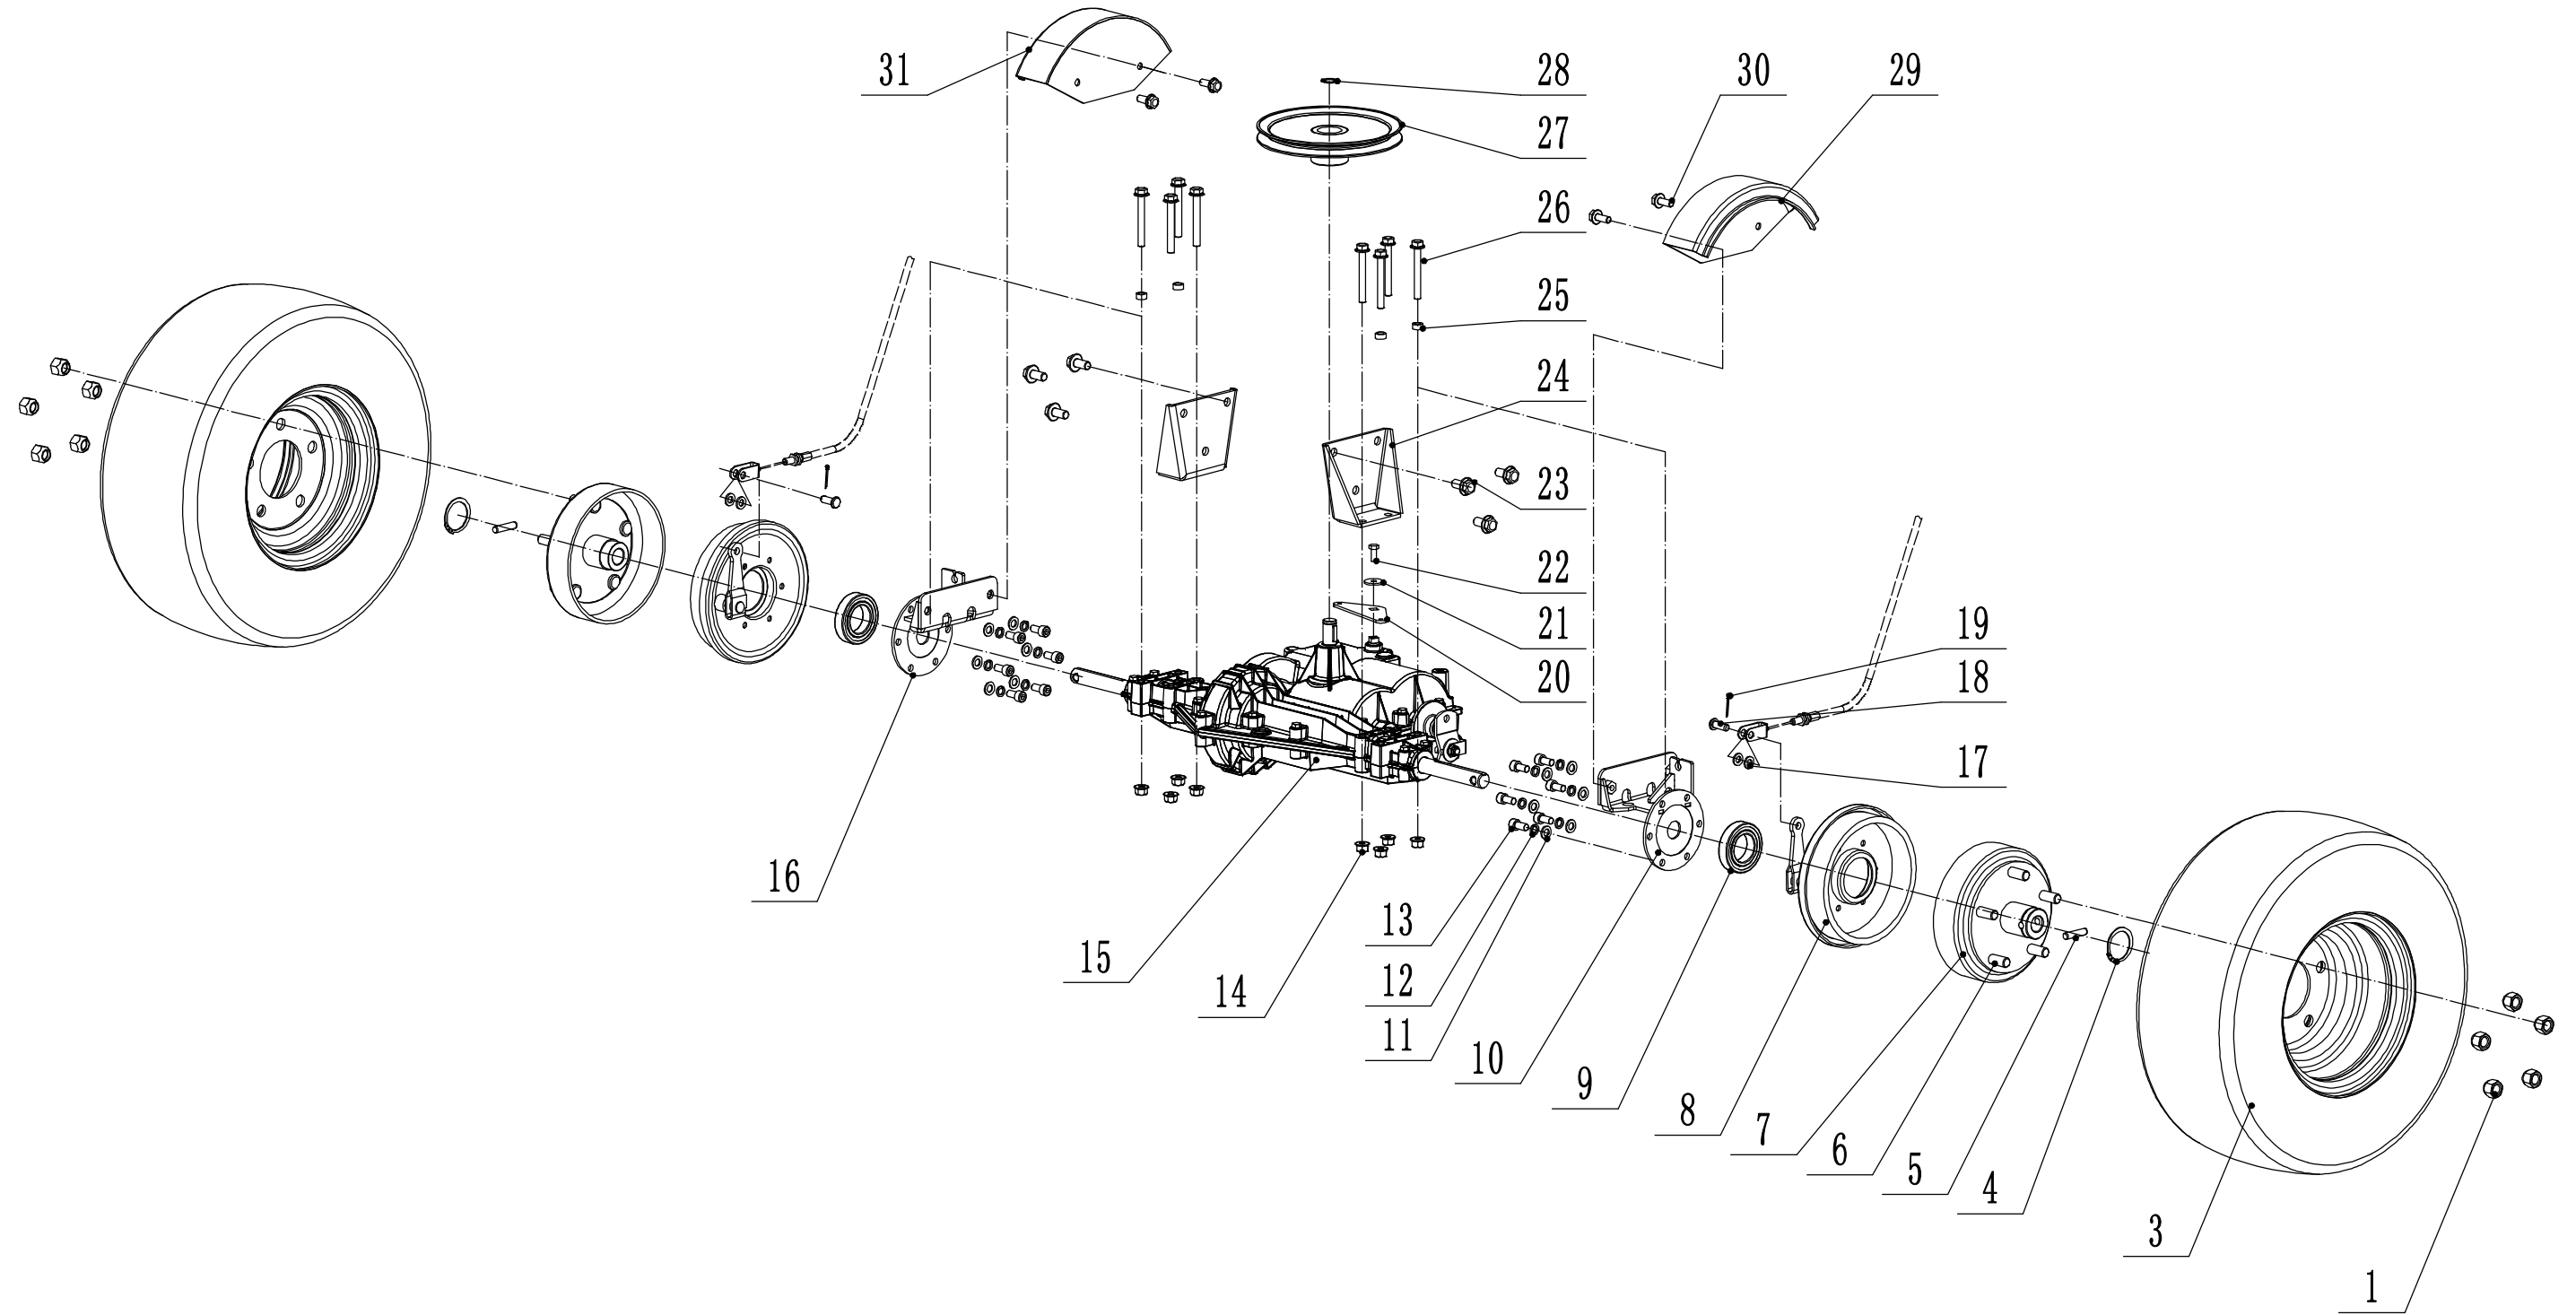

Model: WBBC7623LC
Service code: WBBC7623LC2401
Rear axle

Lp	Kod	Nazwa	Ilość
1	13940025	Wheel nut - M12*1.25	10
3	13940026	Wheel	2
4	1001038000	Circlip - Φ38	2
5	50510001	Pin - Φ8*35	2
6	0111012040B	Wheel bolt - M12*1.25*40	10
7	1394000302	Brake hub flange	2
8	13940004	Brake hub assembly	2
9	6007-2RS	Bearing	2
10	1394000502	Left connecting plate	1
11	0301008000	Flat washer - Φ8	8
12	0401008000	Circlip - Φ8	12
13	0103008016	Screw - M8*16	12
14	50680002	Nut - M8	8
15	13940009	Transmission	1
16	1394001002	Right connecting plate	1
17	4510117010	Nylon spacer	4
18	0801008020	Pin - 8*20	2
19	05012P5022	Split pin - 2.5*22	2
20	1394001402	Speed regulating plate	1
21	4SC3609020	Big washer	1
22	CM030000190	Fixing bolt	1
23	0128010020	Bolt - M10*20	6
24	1394001501	Support seat	2
25	1394001602	Spacer sleeve	4
26	50020002	Bolt - M8*65	8
27	1394001702	Transmission pulley	1
28	1001016000	Circlip - Φ16	1
29	1394002022	Left grass guard	1
30	0128008020	Bolt - M8*20	4
31	1394002322	Right grass guard	1