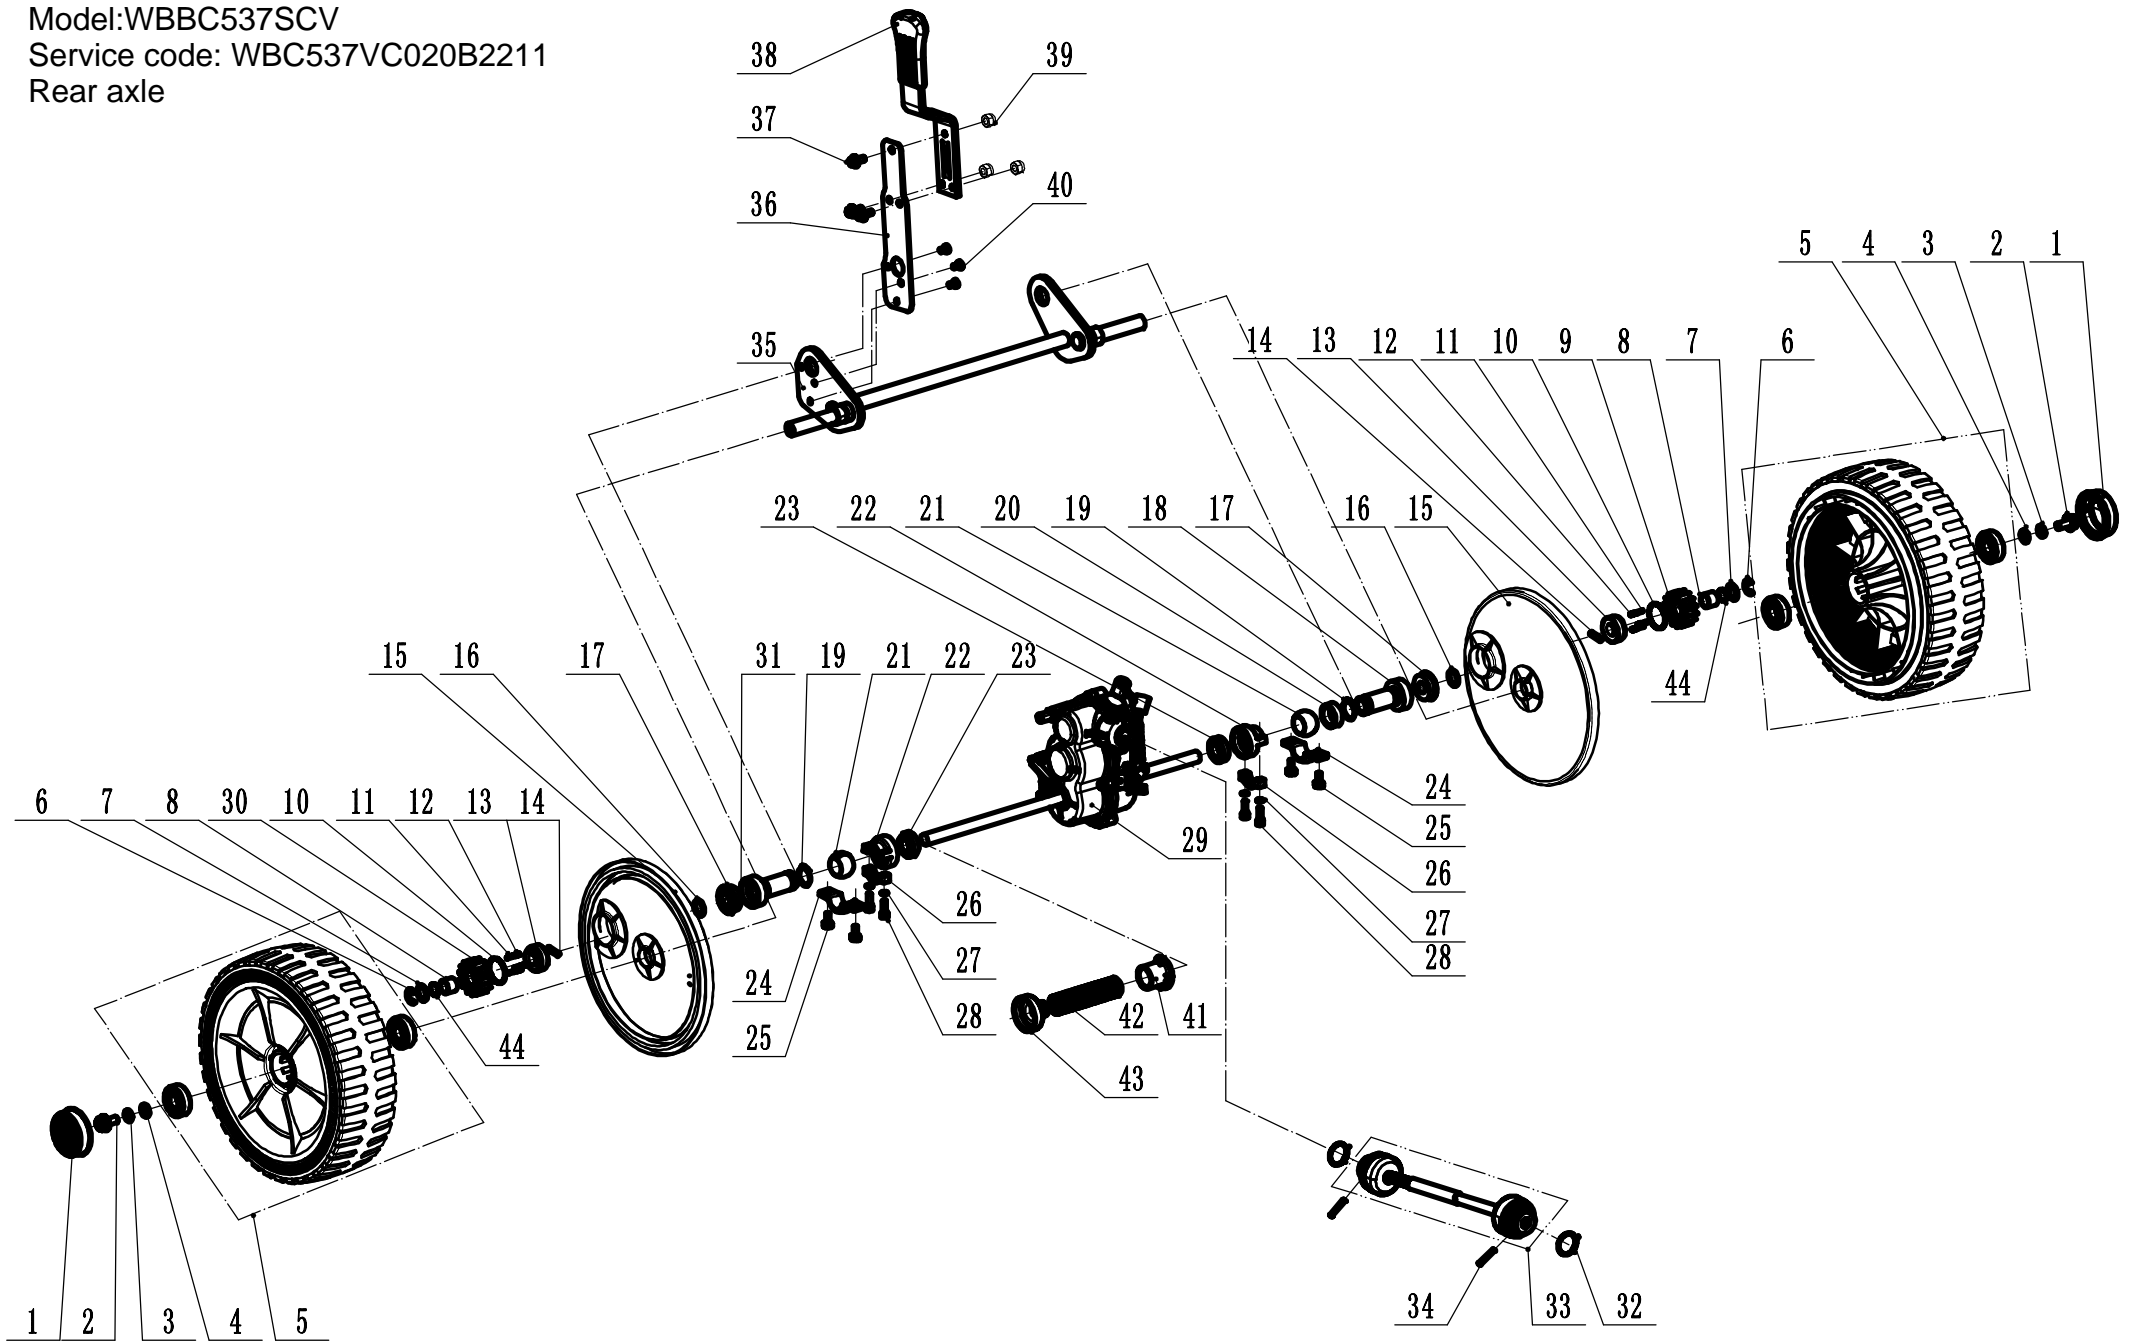

Model:WBBC537SCV
Service code: WBC537VC020B2211
Rear axle

Lp	Kod	Nazwa	Ilość
1	BC45TE01000	Wheel cap	2
2	0102008016	Bolt - M8*16	2
3	0401008000	Spring washer - M8	2
4	0301008000	Flat washer - M8	2
5	BC45TE02000C2	Polyurethane wheel	2
6	1301009000	Circilp - M9	2
7	5020311010A1/04	Anti-friction washer	2
8	5320326010P	Plastic bearing	2
9	HQ000100010	Left drive pinion	1
10	1401025015	O-sealing ring	2
11	HQ000100030	One-way telescopic pin	6
12	HQ000100040	spring for One-way telescopic pin	6
13	HQ000100050	One-way seat	2
14	HQ000100060	Pin for one-way seat	2
15	BC45TE03000C3	Dust cover	2
16	1001012000	Circilp - M12	2
17	5310213010	Bearing	2
18	5320324021/02	Left bearing seat	1
19	1001020000	Circilp - M20	2
20	BC45BE02000B1/02	Spacer bush for transmission	1
21	5320328010	Bearing	2
22	5320324022	Bearing base	2
23	R8-2RS	Bearing	2
24	5320114020/02	Upper bearing base	2
25	0102006012	Bolt - M6*12	4
26	5320324023	Cap for bearing base	2
27	0302005000	Spring washer - M5	4
28	0123005020	Screw - M5*20	4
29	BC53AE01000	Transmission assembly	1
30	HQ000100020	Right drive pinion	1
31	5320325021/02	Right bearing sleeve	1
32	HQA02000002	Check ring	2
33	BC45TE05000	Universal drive shaft	1
34	HQA020000090	Pin	2
35	BC53AE03000/01	Rear axle	1
36	BC45BD11000B1/01	leaf spring for regulating handle	1
37	0104006014	Screw - M6*14	3
38	5360310020/40	Regulating handle lever	1
39	0202006000	Nylon lock nut - M6	3
40	0104005008	Screw - M5*8	3
41	BC45TE07000	Transmission end cover	1
42	BC53AE04000	Corrugated pipe	1
43	BC45TE09000	Bearing seat cover	1
44	140101200P6	O-sealing ring	2