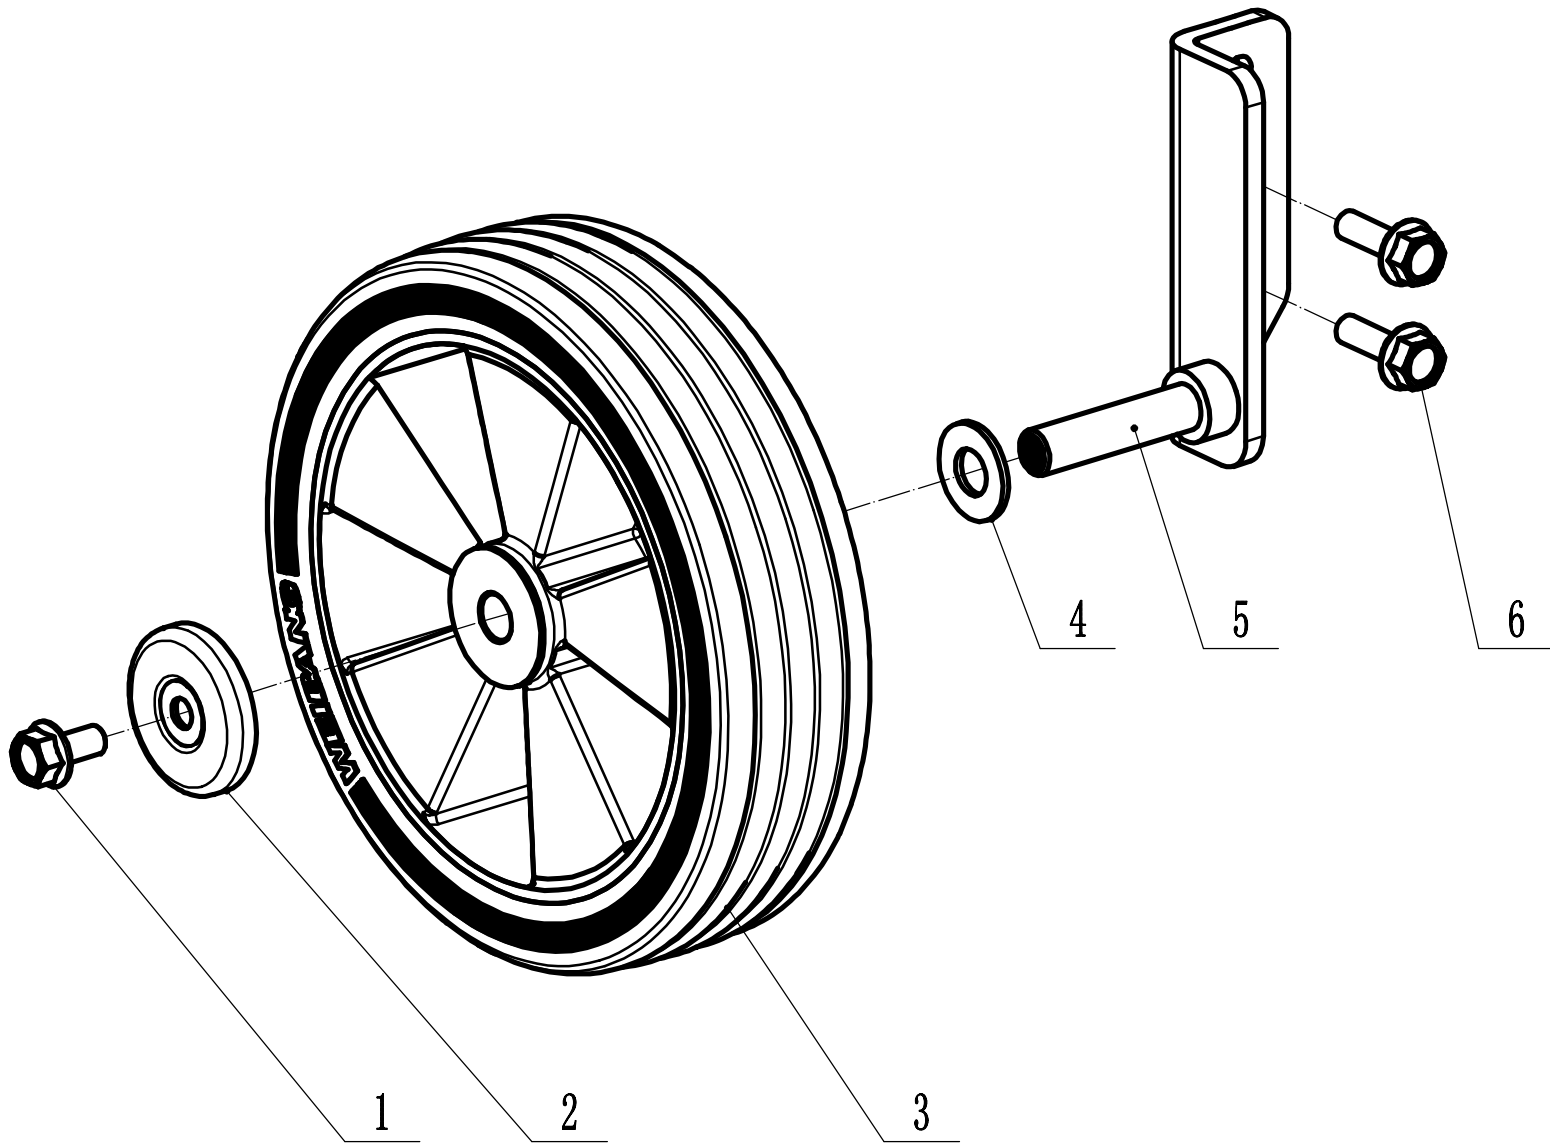

Model:WBBC537SCV
Service code: WBC537VC020B2211
Right-front wheel

Lp	Kod	Nazwa	Ilość
1	0102008016	Bolt - M8*16	1
2	48R0210012/01	Wheel cap	1
3	BC53AF04000	Polyurethane wheel	1
4	5310210010/02	Gasket for wheel axle	1
5	BC45TG01000C2/49	Right-front wheel bracket	1
6	0102008025	Bolt - M8*25	2