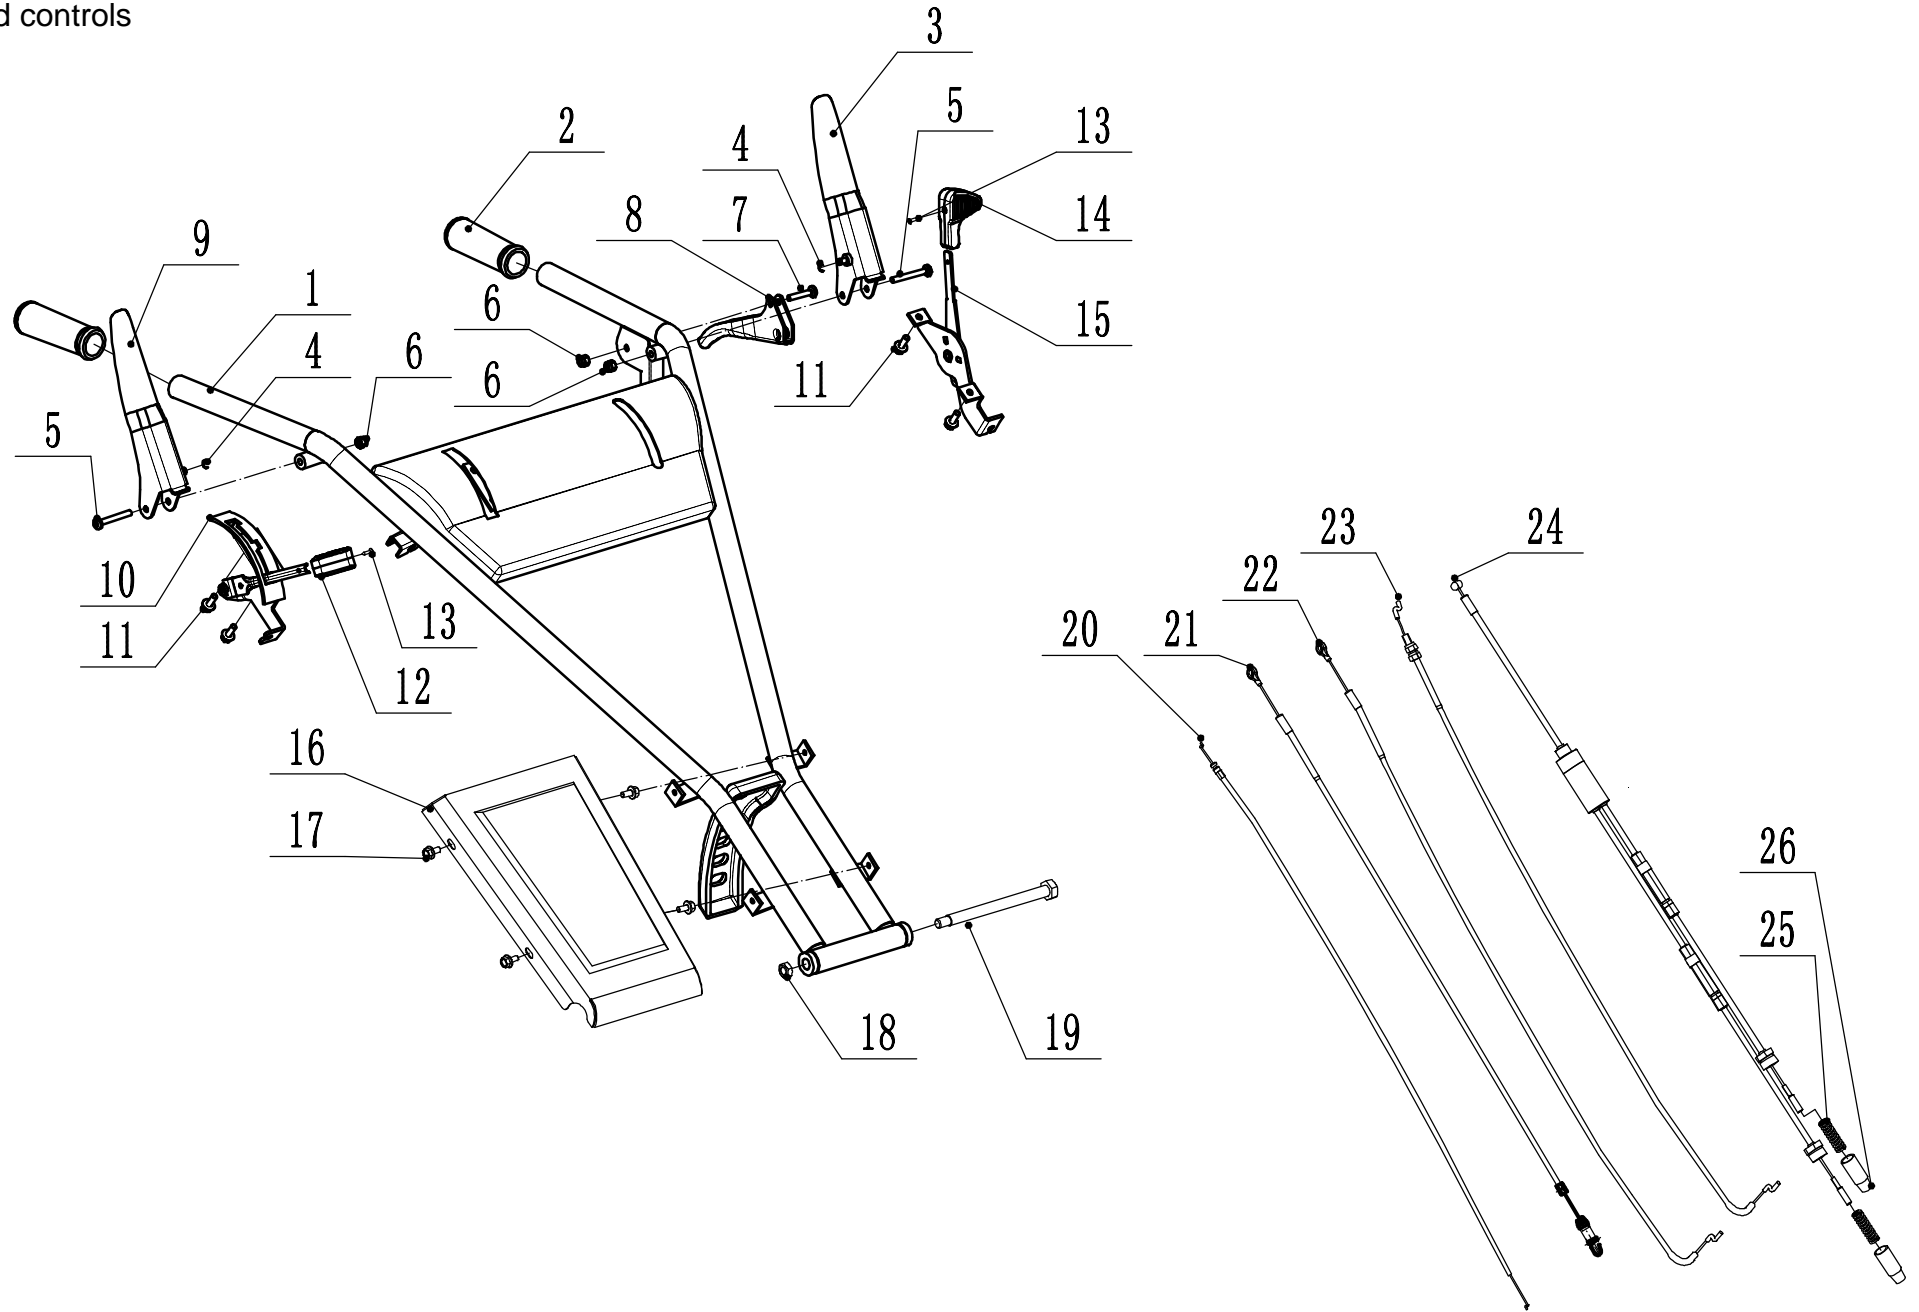

Model:WBBC537SCV
Service code: WBC537VC020B2211
Handle and controls

Lp	Kod	Nazwa	Ilość
1	BC53AD01000/49	Handle	1
2	45A0323010	Big hande sheath	2
3	BC53AD02000/01	Drive handle	1
4	1301005000	Criclip - M5	2
5	0104006045	Screw - M6*45	2
6	0202006000	Nylon lock nut - M6	3
7	0104006025	Screw - M6*25	1
8	BC45TD02000/01	Rotating plate for handle	1
9	BC53AD03000/49	Brake handle	1
10	BC45TD11000	Speed control bracket	1
11	0102006016	Bolt - M6*16	4
12	5380508010	Speed control grip	1
13	0106003013	Screw - ST2.9*13	2
14	5380510010	Throttle grip	1
15	BC53AD04000	Throttle bracket	1
16	BC45TD13000/49	Shield	1
17	0102006012	Bolt - M6*12	4
18	0202012000	Nylon lock nut - M12	1
19	BC45TD12000/02	Step bolt	1
20	YM98-1010-A1	Throttle cable	1
21	BC53AD05000	Clutch cable	1
22	BC53AD06000	Brake cable	1
23	BC45TD17000	Speed control cable	1
24	BC45TD16000	Height and angle adjustment cable	1
25	BC45TD21000/02	Spring	2
26	BC45TD22000/02	Cable core	2