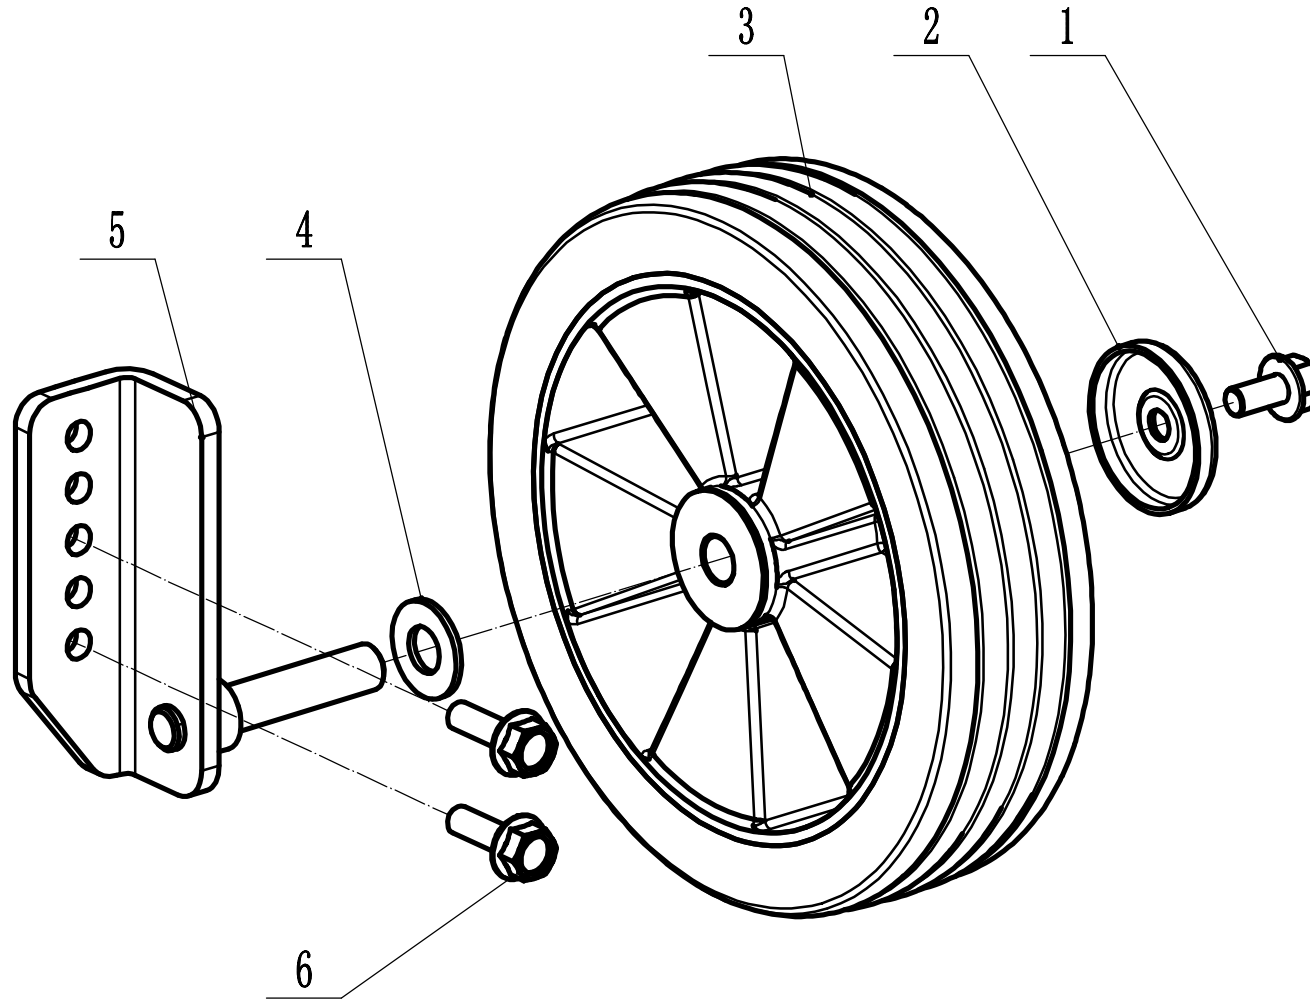

Model:WBBC537SCV
Service code: WBC537VC020B2211
Left-front wheel

Lp	Kod	Nazwa	Ilość
1	0102008016	Bolt - M8*16	1
2	48R0210012/01	Wheel cap	1
3	BC53AF04000	Polyurethane wheel	1
4	5310210010/02	Gasket for wheel axle	1
5	BC45TF02000C2/4	Left-front wheel bracket	1
6	0102008025	Bolt - M8*25	2