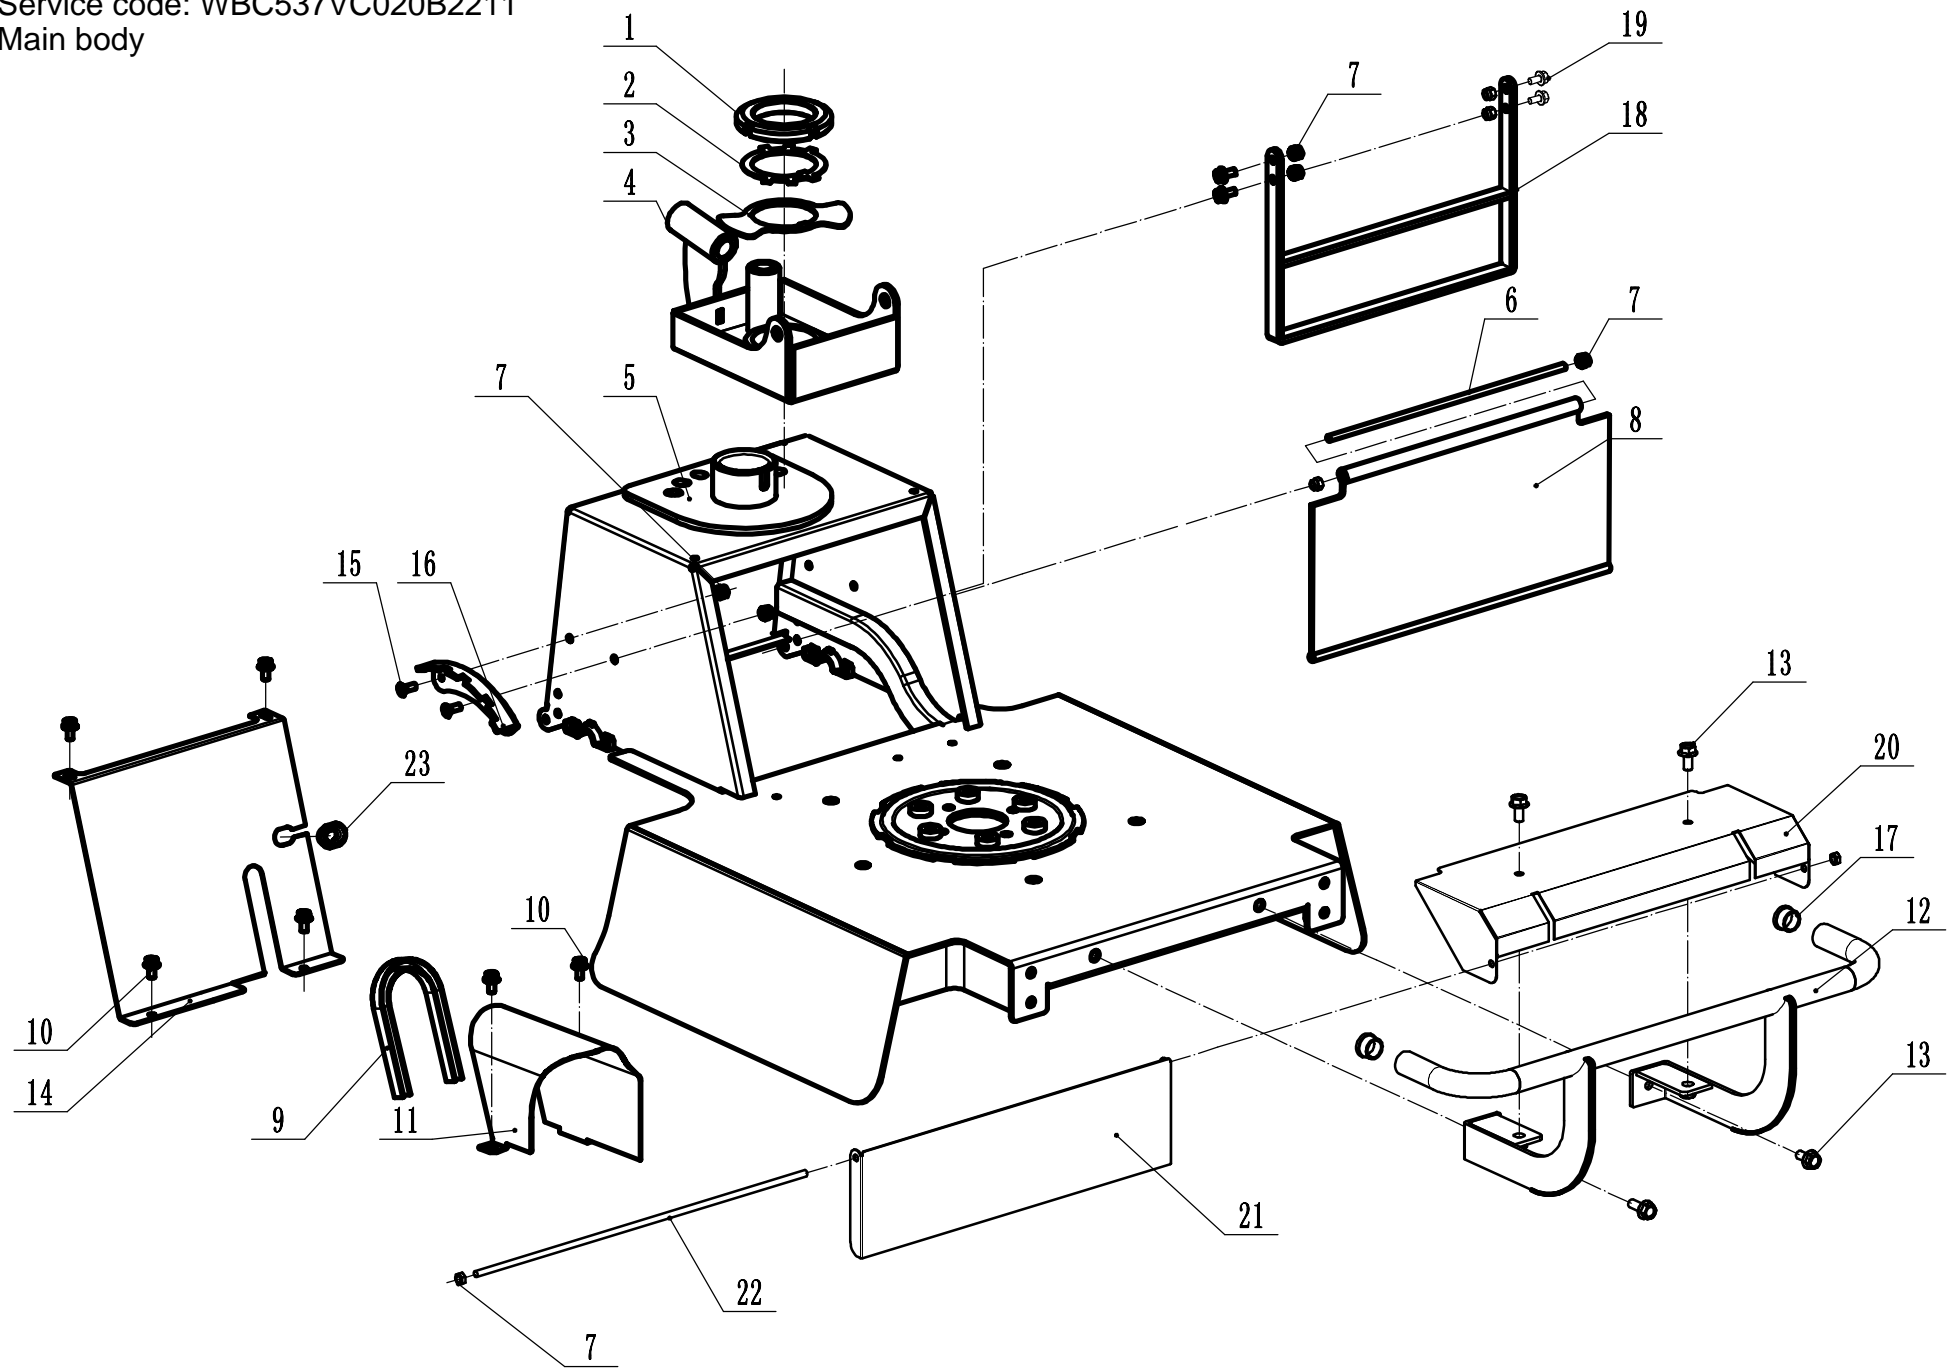

Lp	Kod	Nazwa	Ilość
1	0102010020	Bolt - M10*20	5
2	BC45TB01000/49	Engine seat	1
3	0302010000	Big washer - M10	6
4	48R0162413	Bolt - 5/16*24牙*25	4
5	1102005018	Key - 5*5*8	1
6	BC53AB01000	Clutch	1
7	0401008000	Circlip - M8	8
8	0101008020	Bolt - M8*20	1
9	BC53AB02000	Blade shaft component	1
10	6005-2RS	Bearing	3
11	BC53AB03000	Blade shaft	1
12	BC53AB05000/22	Bearing seat	1
13	BC45BB07000B1/02	Spacer for blade shaft bearing	1
14	0901047000	Circlip - M47	2
15	BC53AB06000	Adapter	1
16	BC53AB07000/01	Grass proof of protective sleeve	1
17	BC53AB04000/01	Blade	1
18	BC53AB08000	Belleville spring	1
19	0202010000	Nylon lock nut - M10	2
20	0301008000	Flat washer - M8	6
21	0101008030	Bolt - M8*30	6
22	BC45TB09000/22	Flail blade	2
23	BC45TB10000/02	Spacer bush for flail blade	2
24	0101010035	Blade - M10*35	2
25	0102010030/10P9	Central bolt	1

Model:WBBC537SCV
Service code: WBC537VC020B2211
Main body

Lp	Kod	Nazwa	Ilość
1	0219060000	Circle nut - M60	1
2	0304060000	Tab washer for circle nut	1
3	BC53AC01000/49	Limit washer	1
4	BC45TC02000/49	Rotating base	1
5	BC53AC02000/49	Chassis	1
6	GM46A000000060/02	Rear tail axle	1
7	0202006000	Nylon lock nut - M6	10
8	BC53AC04000	Rear deflector	1
9	BC45TC10000	Dust guard	1
10	4820104010	Screw - M6*12	6
11	BC53AC05000/22	Drive shaft shield	1
12	BC53AC06000/40	Bumper	1
13	0102008020	Bolt - M8*20	4
14	BC53AC07000/49	Front baffle	1
15	0104006016	Screw - M6*16	2
16	BC45TC14000B1/22	Indexing plate	1
17	BC45BC11000	Plug for bumper	2
18	BC53AC08000/49	Rear guardrail	1
19	0104006020	Bolt - M6*20	4
20	BC53AC09000/49	Front shield	1
21	BC53AC10000/49	Front baffle for chassis	1
22	BC53AC11000/02	Front shaft for baffle	1
23	5360122010C	Rubber Ring	1