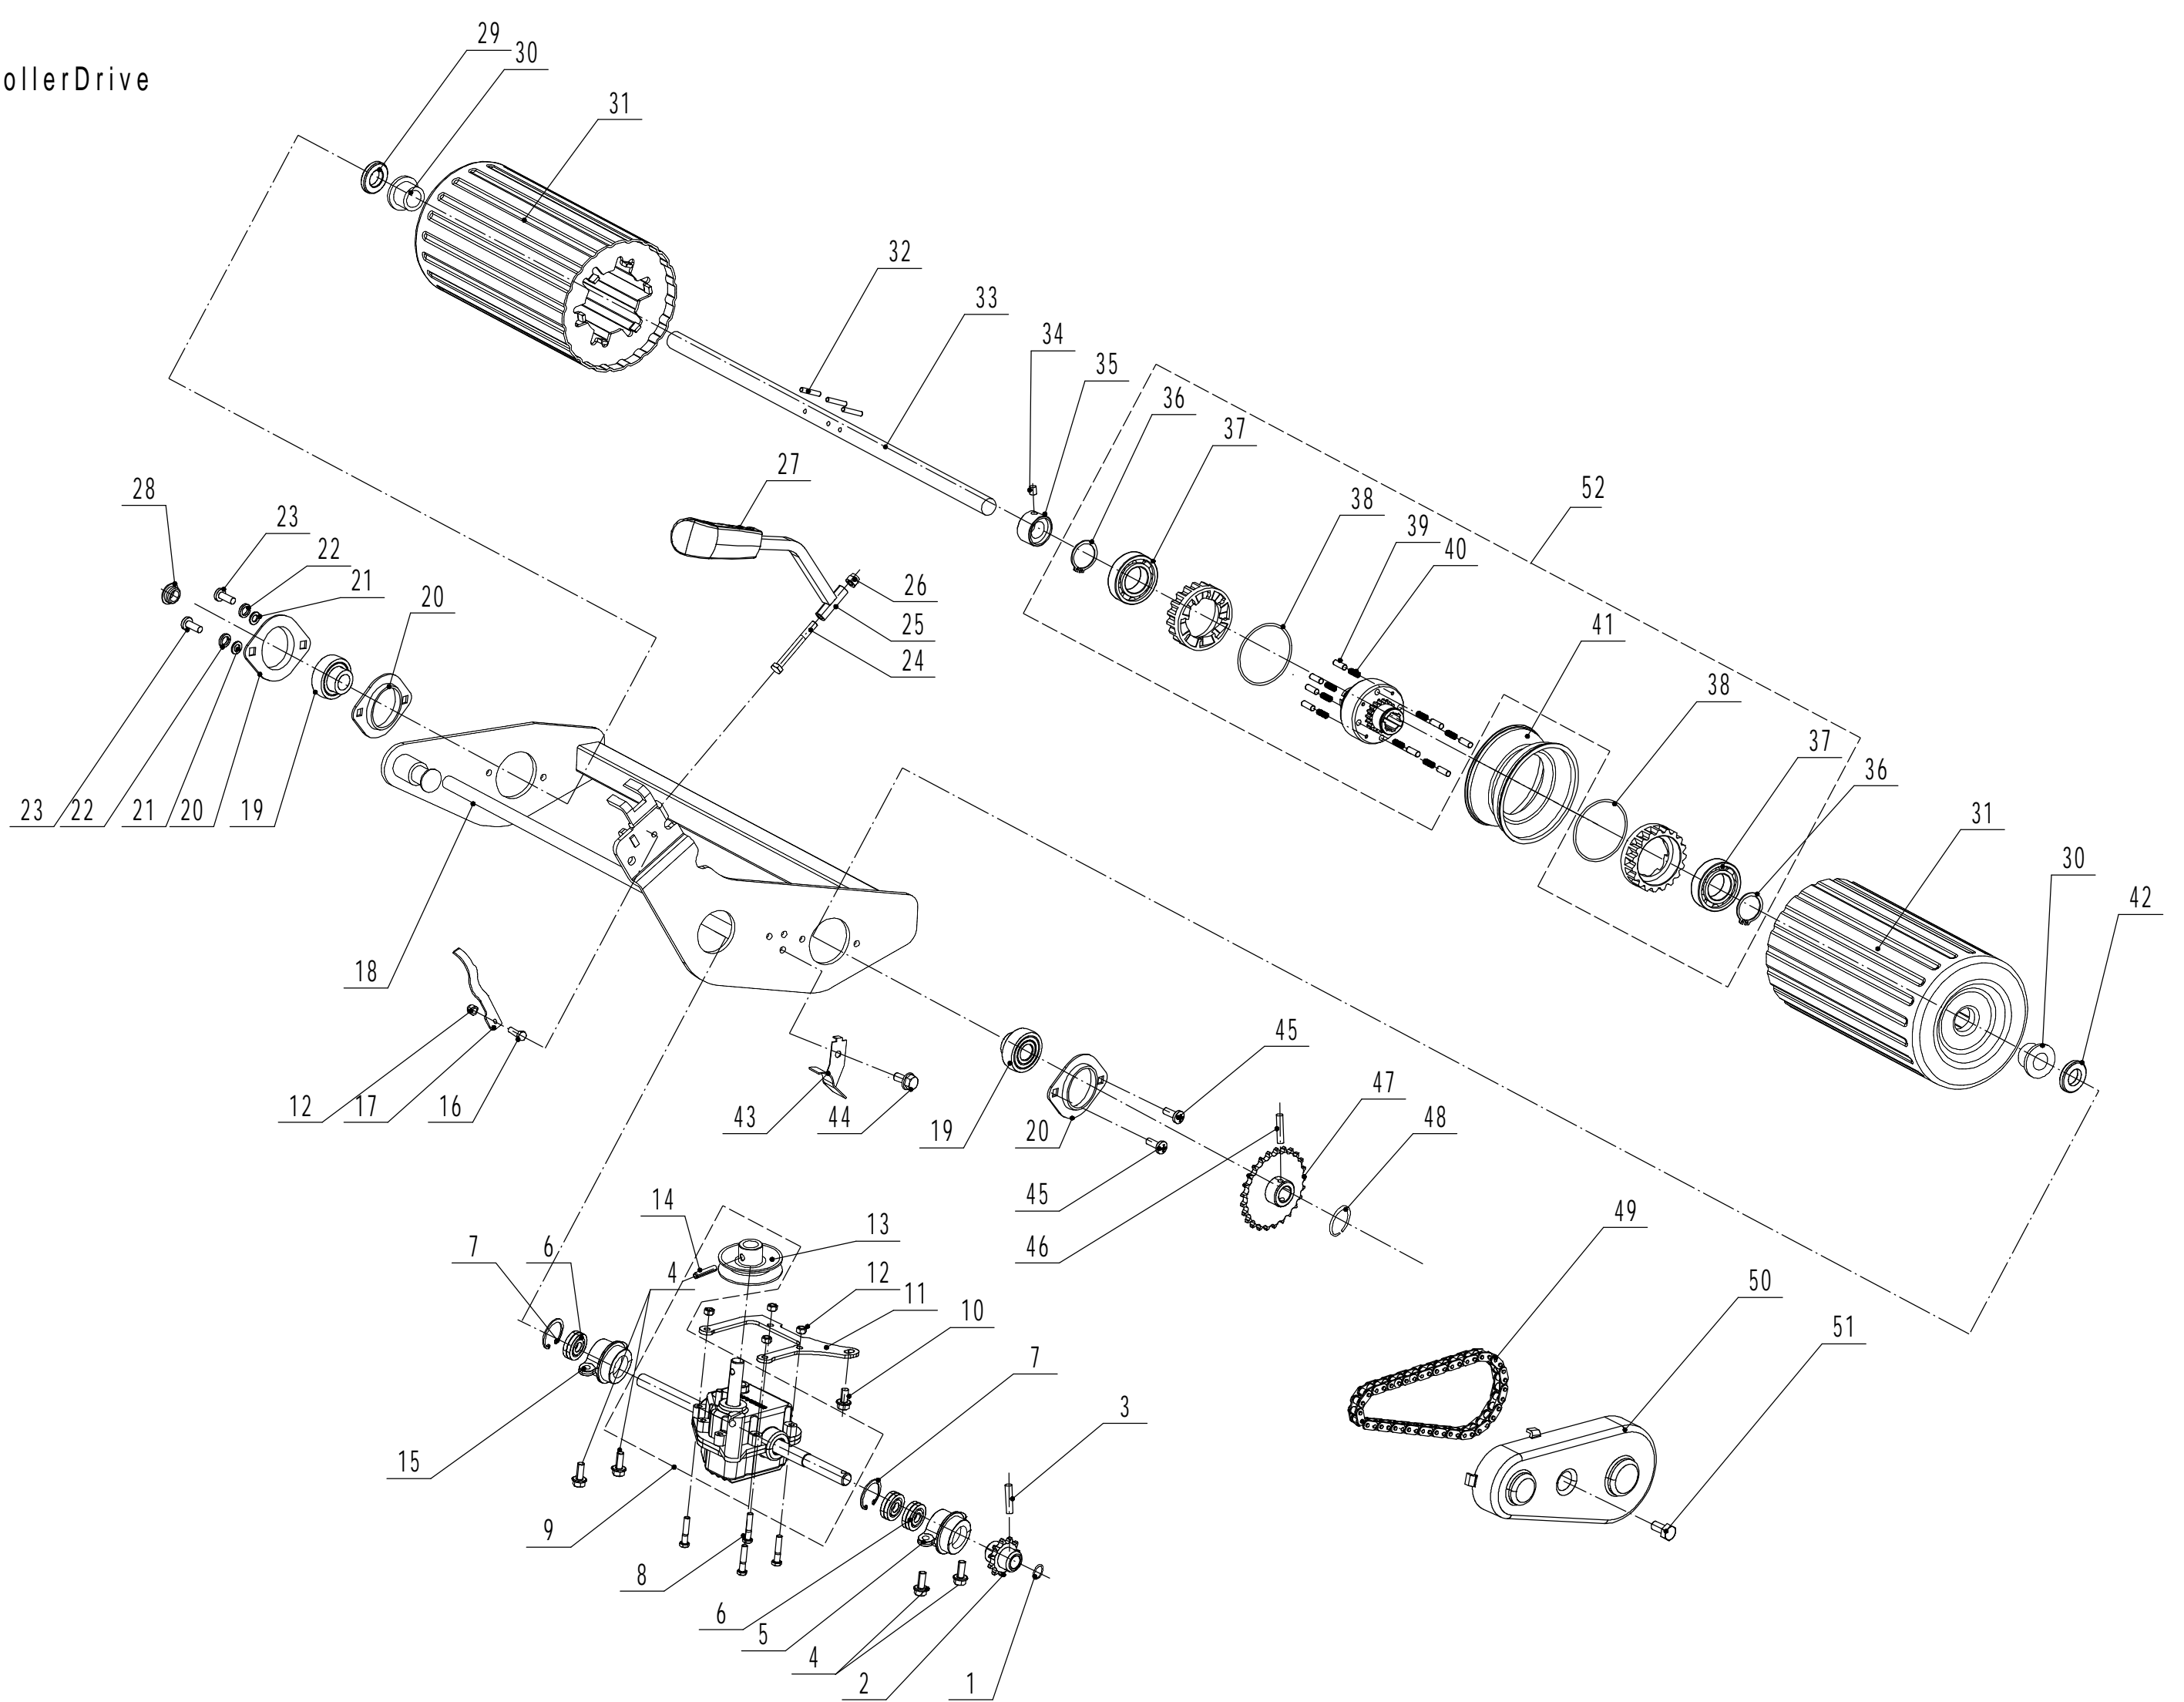

5 RollerDrive

ID	Part number	Name English	Quantity
1	GM56A060000021	Circlip	1
2	GM56A060000020	Sprocket	1
3	GM56A060000022	Spring Pin	1
4	4820104011	Bolt - M6X15	4
5	GM56A060300010	Bearing Bracket - L/H	1
6	R8	Bearing	3
7	0901028000	Internal Circlip - 28mm	2
8	0101005025	Bolt - M5X25	4
9	Y205600	Transmission	1
10	4820104010	Screw - M6X12	1
11	GM56A060000100/02	Bracket	1
12	0204005000	Lock Nut - M5	5
13	5020308020	Pulley - Transmission	1
14	0701005020	Spring Pin	1
15	GM56A060600010	Bearing Bracket - R/H	1
16	0101005016	Bolt - M5X16	1
17	GM56A060000010/04	Spring	1
18	GM48A050200000/22	Roller Frame	1
19	UB202	Bearing - UB202	2
20	PFL203	Bearing Bracket	3
21	0301006000	Plain Washer - M6	2
22	0401006000	Spring Washer - M6	2
23	0101006012	Bolt - M6X12	2
24	0101006055	Bolt - M6X55	1
25	GM56A060101000/40	Lever - Height Adjuster	1
26	0202006000	Lock Nut - M6	1
27	GM56A060100010	Handle - Height Adjuster	1
28	GM56A060000120	Plug - Bearing	1
29	GM56A060000090/02	Spacer	1
30	GM56A060000080	Sliding- bearing	2
31	GM56A060400000/40	Roller Half - 56cm	2
32	HQ000000230	Pin	3
33	GM56A060501010/02	Roller Shaft - 56cm	1
34	0105006008	Grub Screw - M6X8	1
35	GM56A060500060/02	Collar	1
36	1001025000	External Circlip - 25mm	2
37	6005/2RS	Bearing - 6005/2RS	2
38	1401053002	O-Ring - 53X2	2
39	GM56A060500030	Pin	8
40	GM56A060500040	Spring	8
41	GM56A060000110	Debris Sheild	1
42	GM56A060000070/02	Spacer	1
43	GM56A060000050/04	Spring - Chain Tension	1
44	0102006010	Flange Bolt - M6X10	1
45	4820122010	Bolt - M6X12	2
46	GM56A060000051	Pin	1
47	GM56A060000060	Sprocket	1
48	GM56A060000052	C-Clip	1
49	06B0146	Chain	1
50	GM56A060000040/22	Cover - Chain	1
51	0102006030	Flange Bolt - M6X30	1
52	Y27DXQZC01	Ratchet Assy	1