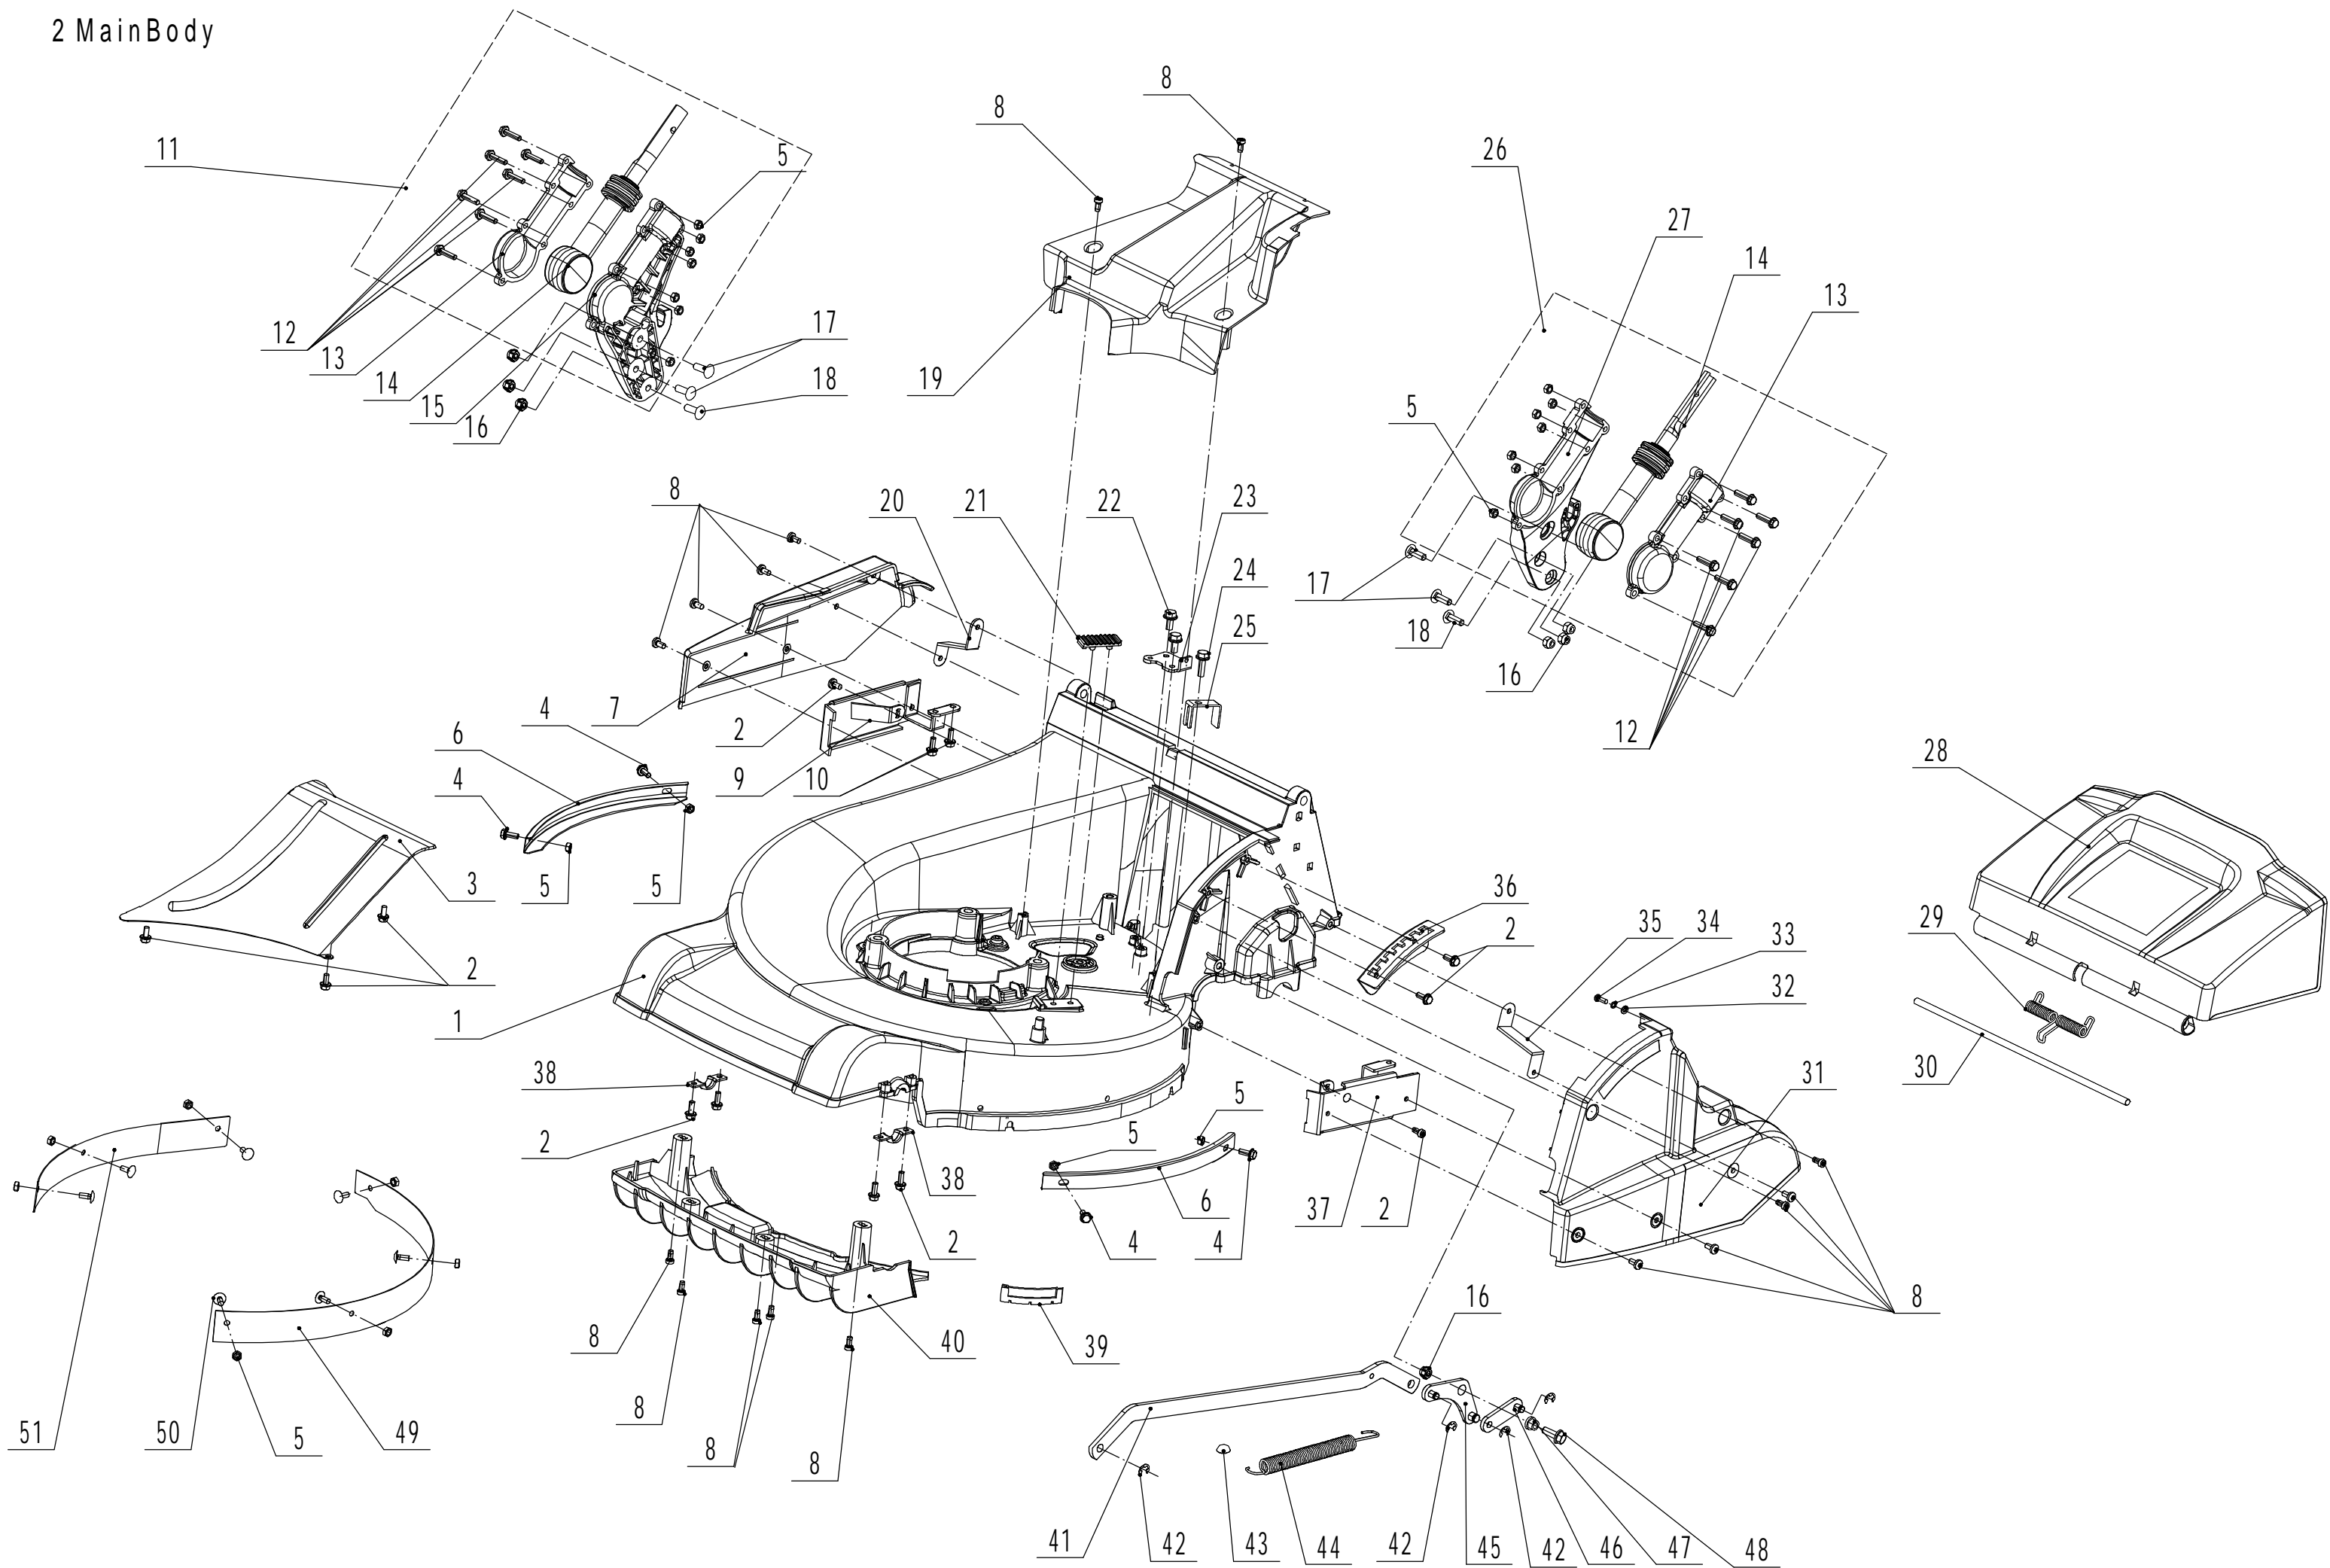

subassembly code	Name_English
1	engine
2	Main Body
3	Blade System
4	Front Axle
5	Roller Drive
6	Quick Release
7	Handle and Controls
8	Grasscatcher
9	Variable Speed Pulley

2 MainBody

Order	Part number	Name_English	Quantity
1	GM56A000000010/49	Deck Shell - 48cm	1
2	4820104010	Bolt - M6X12	9
3	GM56A000000130/49	Lower Deflector	1
4	0102006010	Bolt - M6X10	4
5	0202006000	Lock Nut - M6	28
6	GM56A000000230/40	arc plate	2
7	GM56A000000120	Cover - R/H	1
8	4820122010	Screw - M6X12	16
9	GM56A040000000/22	bracket weldment	1
10	0102006020A	Bolt - M6X20	2
11	GM56F040000000A/40	AVS Bracket Assy - R/H	1
12	0101006025	Bolt M6X25	14
13	GM56F020000020/40	AVS cover	2
14	GM56F020100000	AVS Block	2
15	GM56F040000011/40	AVS Bracket - R/H	1
16	0202008000	Lock Nut - M8	6
17	4510513010/01	Bolt - M8X25	4
18	0107008020	Bolt - M8X20	2
19	GM56A000000170	Belt Cover	1
20	GM56A000000110/22	bracket	1
21	GM56E000000010	Plate	1
22	0102006016	Bolt - M6X16	2
23	GM56A000000080/22	Cable Bracket	1
24	0102008020A	Bolt - M8X20	1
25	GM56A000000061/02	pressing plate	1
26	GM56F020000000A/40	AVS Bracket Assy - L/H	1
27	GM56F020000011/40	AVS Bracket - L/H	1
28	GM56A000000100	Flap - Grass Bag	1
29	5380106010	Spring - Grass Bag Flap	1
30	GM56A000000220/01	Rod	1
31	GM56A000000090	Cover - Left Hand	1
32	0401005000	Spring Washer - M5	1
33	0301005000	Plain Washer - M5	1
34	0104005016	Screw - M5X16	1
35	GM56A000000180/22	Bracket	1
36	GM56A000000070/01	Quadrant - Height Adjuster	1
37	GM56A080000000/22	bracketweldment	1
38	4820208010/01	Bearing Holder	2
39	GM56E000000040	plug	1
40	GM56A000000210	Grass Guide	1
41	GM56A000000020/40	Rod - Height Adjuster	1
42	1301008000	E-Clip - 8mm	4
43	4820307011	Domed Grip Washer	1
44	GM56A000000040/02	Spring - Height Adjuster	1
45	GM56A070100000/02	Arm - Inner	1
46	GM56A070200000/02	Arm - Outer	1
47	GM56A000000160/02	spacer	1
48	0102008055	Flange Bolt - M8X55	1
49	GM56A000000030/40	left inner arc plate	1
50	0109006016	Screw - M6X14	7
51	GM56A000000140/40	Deck Liner - R/H	1