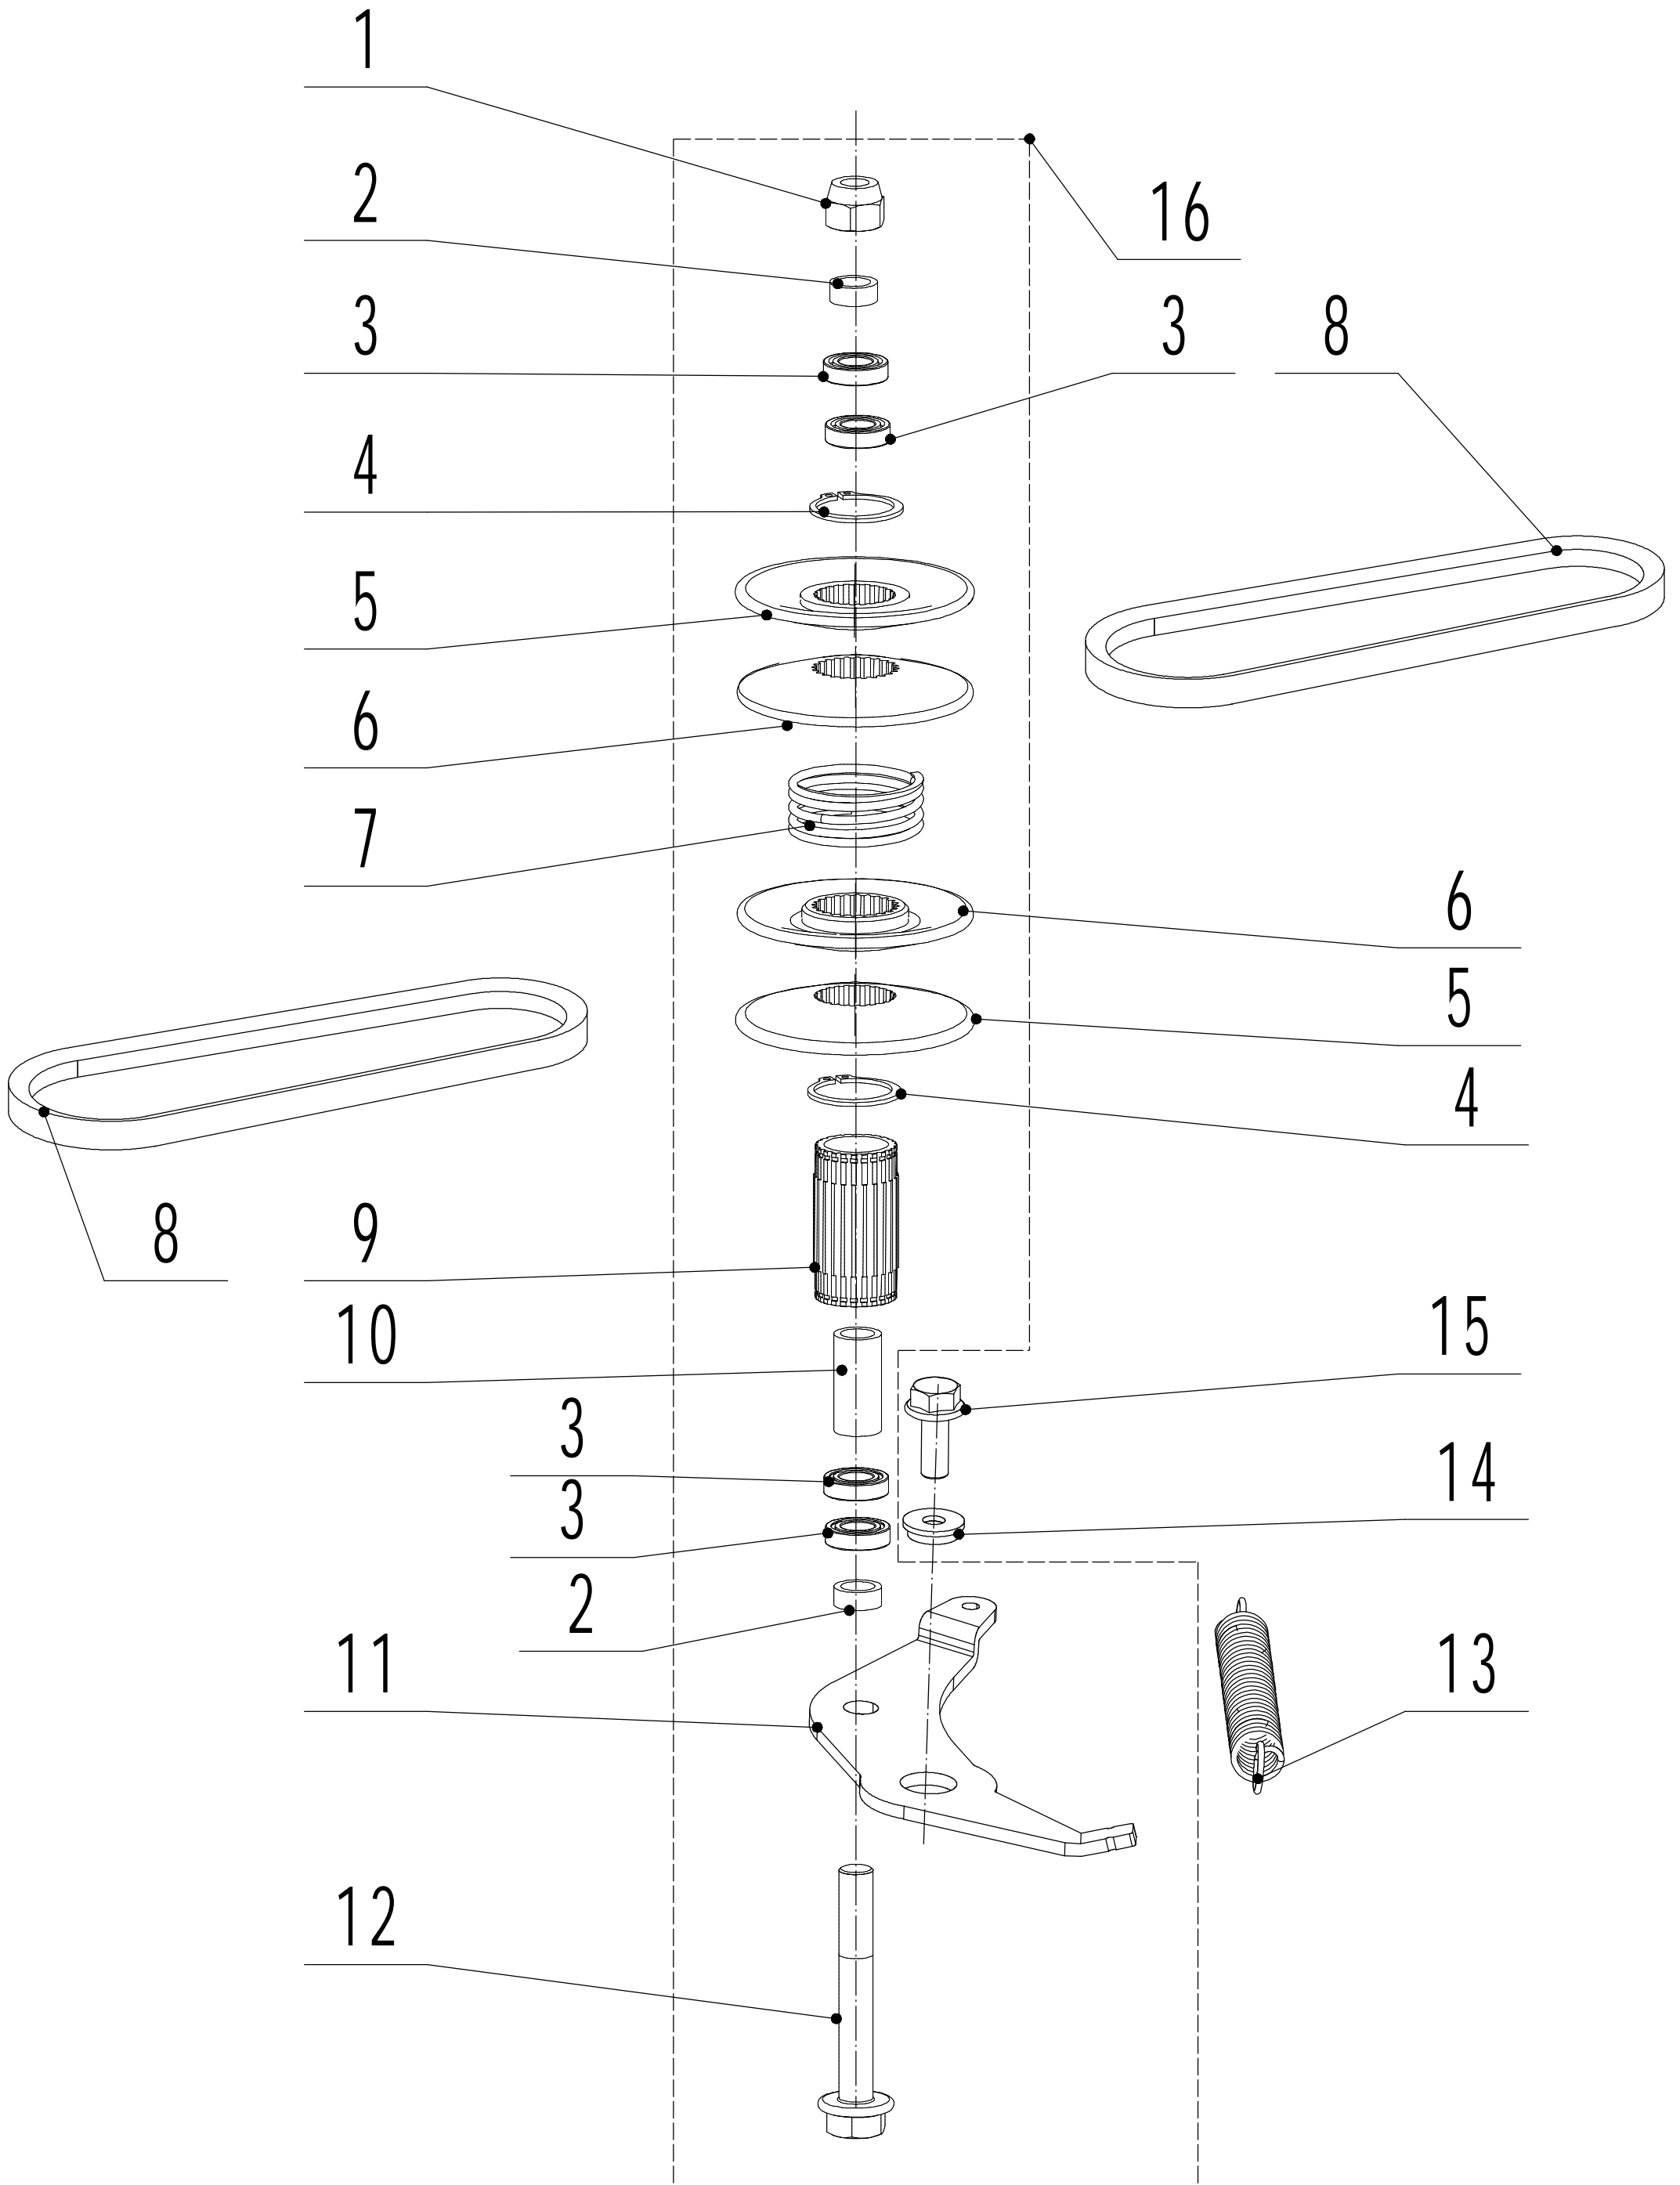

ID No	Part number	Name_English	Quantity
1	0202010000	Lock Nut - M10	1
2	GM56A020000030/02	Spacer	2
3	61800/2RS	Bearing - 61800/2RS	4
4	1001024000	External Circlip - 24mm	2
5	GM56A020000010	Pulley Half - Fixed	2
6	GM56A020000020	Pulley Half - Movable	2
7	GM56A020000050	Tension Spring	1
8	VB5609/535	Belt - 9*535	2
9	GM56A020000040/02	Sleeve - Splined	1
10	GM56A020000060/02	Spacer	1
11	GM56A020000070/02	Bracket	1
12	GM56A020000090	Bolt - M10X70	1
13	GM56A000000060/02	Spring	1
14	GM56A020000080/02	Bush	1
15	0102008020A	Bolt - M8X20	1
16	Y27ZJJG01	Variable Speed Pulley Assy	1