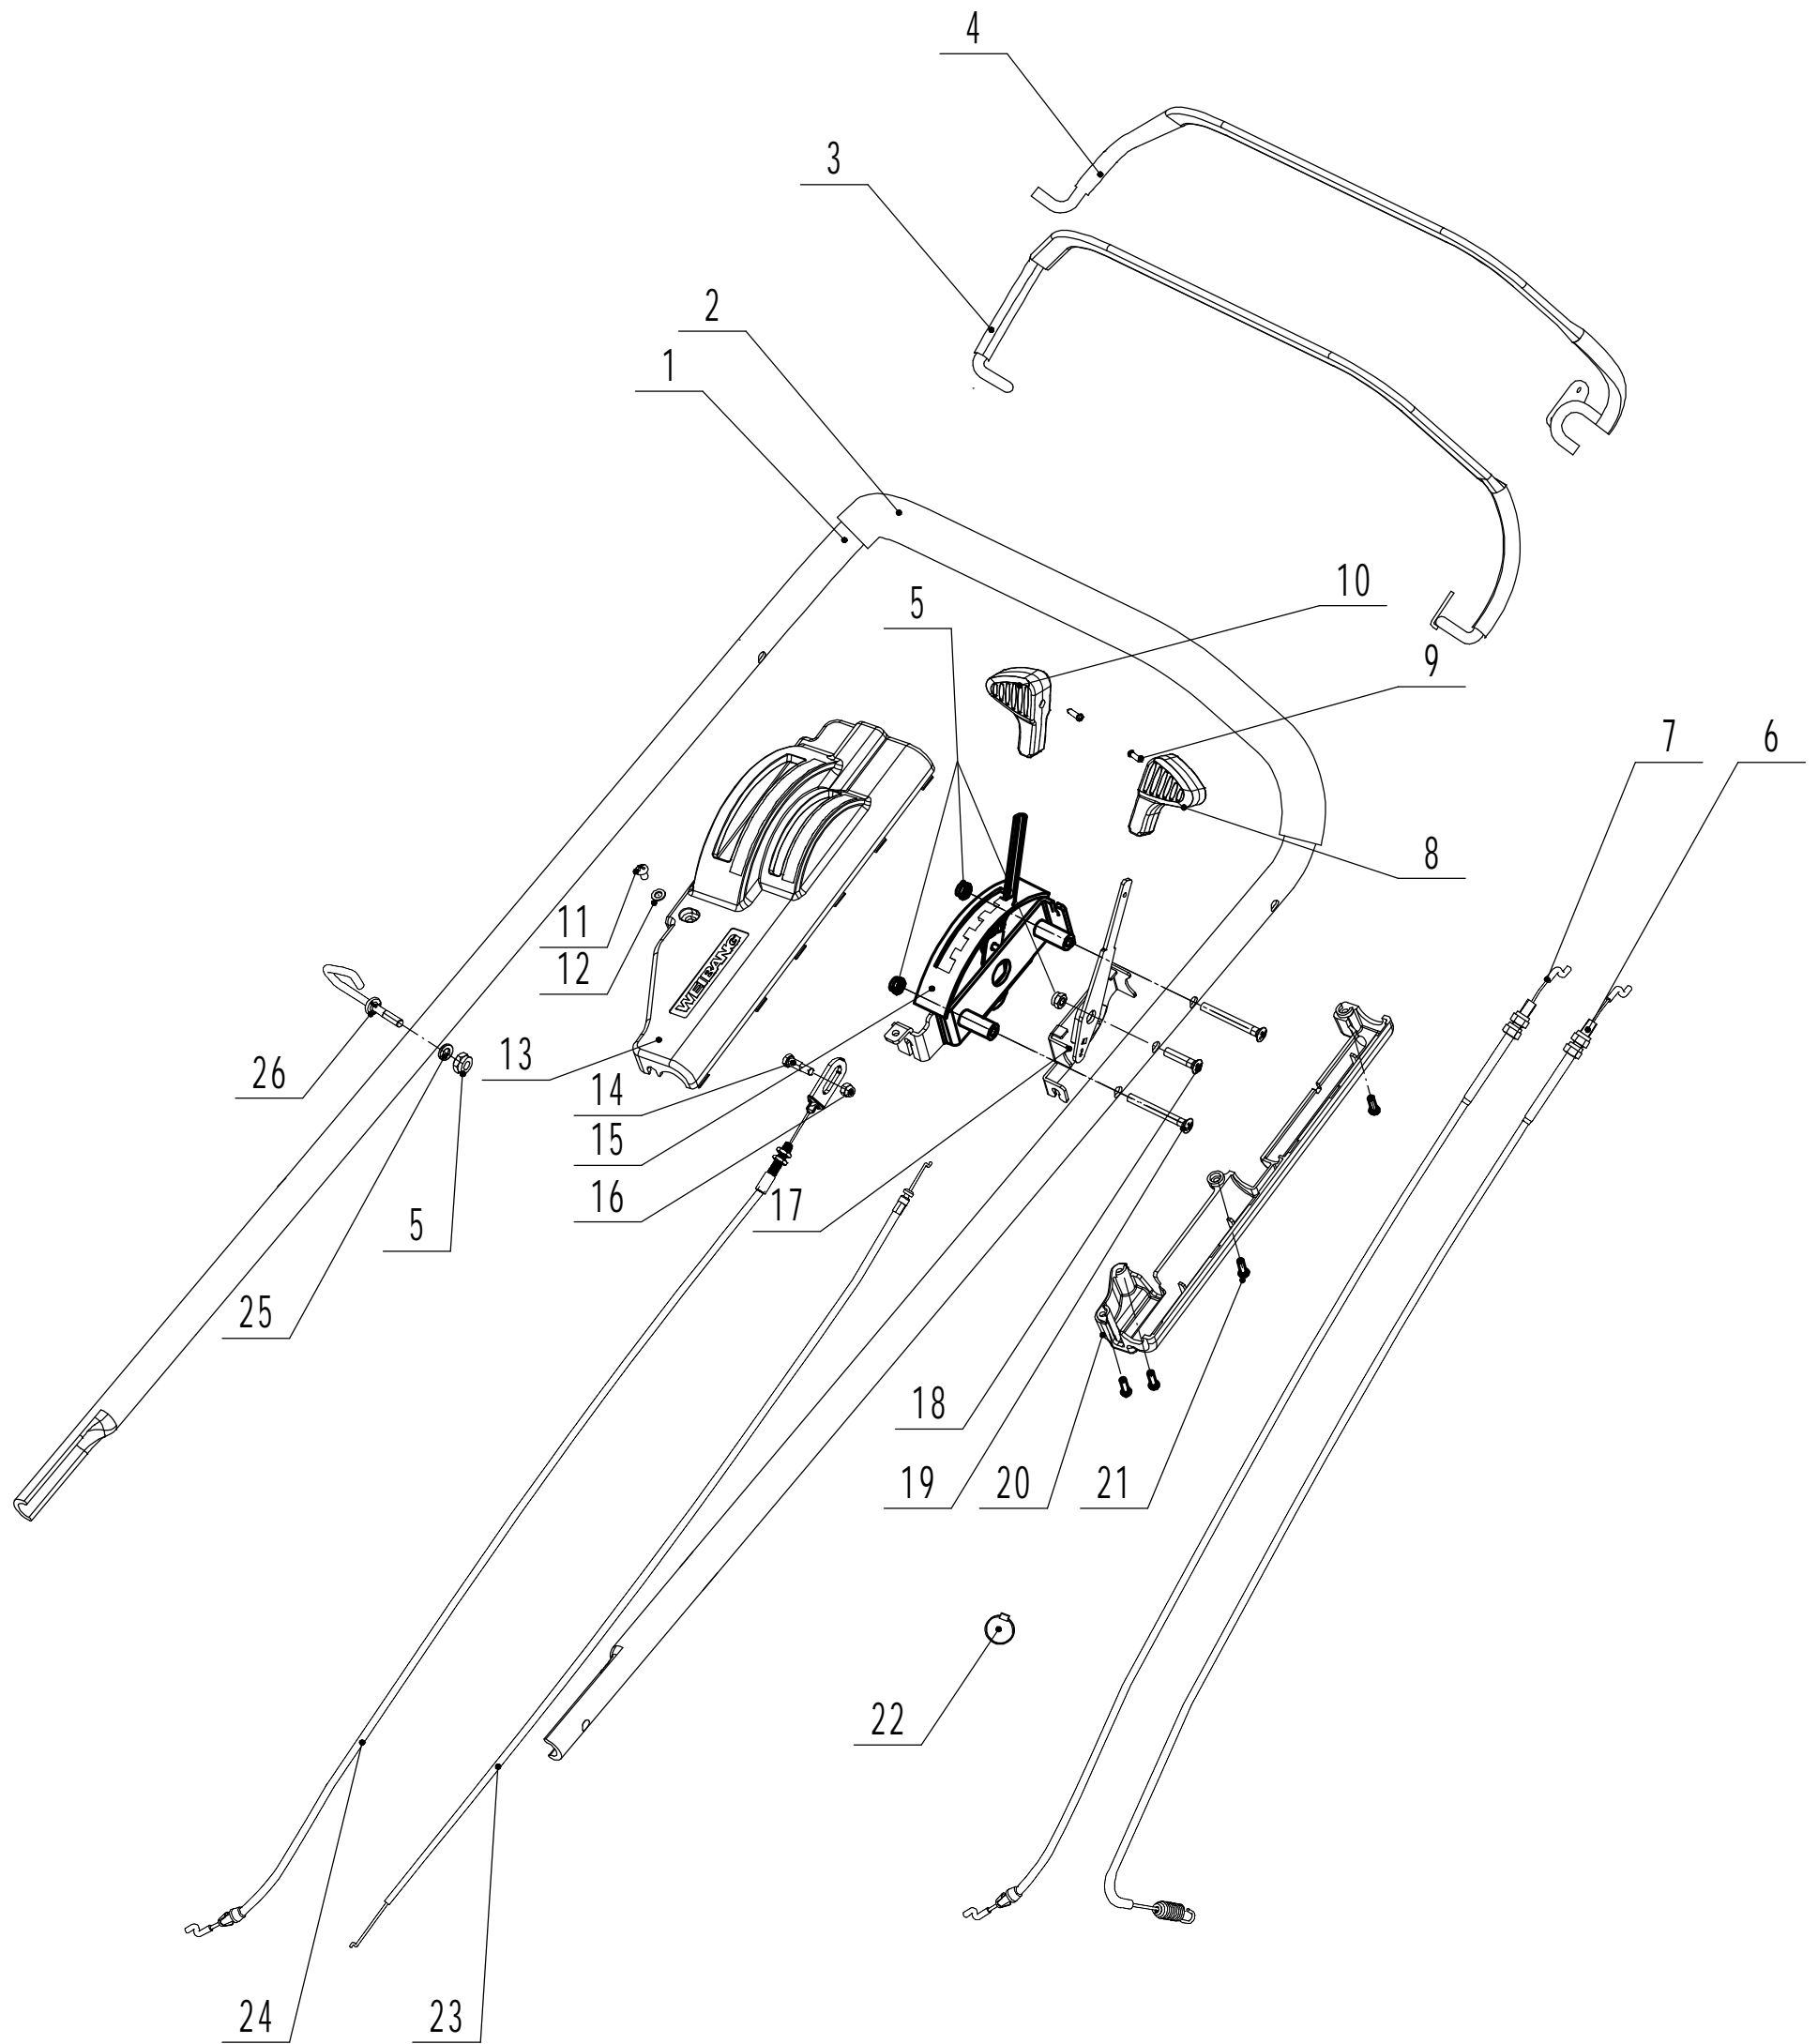

7 Handle and Controls

ID No	Part number	Name_English	Quantity
1	GM56E010000010/22	Upper Handle	1
2	GM56E010000080	Grip - handle	1
3	5020506030S/46	Clutch Lever	1
4	5020503020S/46	OPC Lever	1
5	0202006000	Lock Nut - M6	4
6	LH189-1410	Clutch Cable	1
7	BS122-1390	OPC Cable	1
8	5380510010	Grip - Throttle Lever	1
9	0106003013	Screw - ST2.9X13	2
10	5380508010	Grip - Speed Lever	1
11	0104005008	Cross Head Bolt - M5X8	1
12	0301005000	Washer - M5	1
13	5020501030S	Control Cover - Upper	1
14	5360506011	Bolt	1
15	GM56E010300001	Frame - Speed Control	1
16	0202005000	Lock Nut - M5	1
17	5380512010	Frame - Throttle Control	1
18	0108006050	Screw - M6X50	1
19	0108006060	Screw - M6X60	2
20	5020501040S	Control Cover - Lower	1
21	0113040018	Screw	4
22	ZD3/190	Cable Tie - 3X190mm	1
23	YM100-1478-B	Throttle Cable	1
24	TX176-1325	Speed Cable	1
25	0301006000	Washer - M6	5
26	4510511010/01	Hook - Starter Rope	1