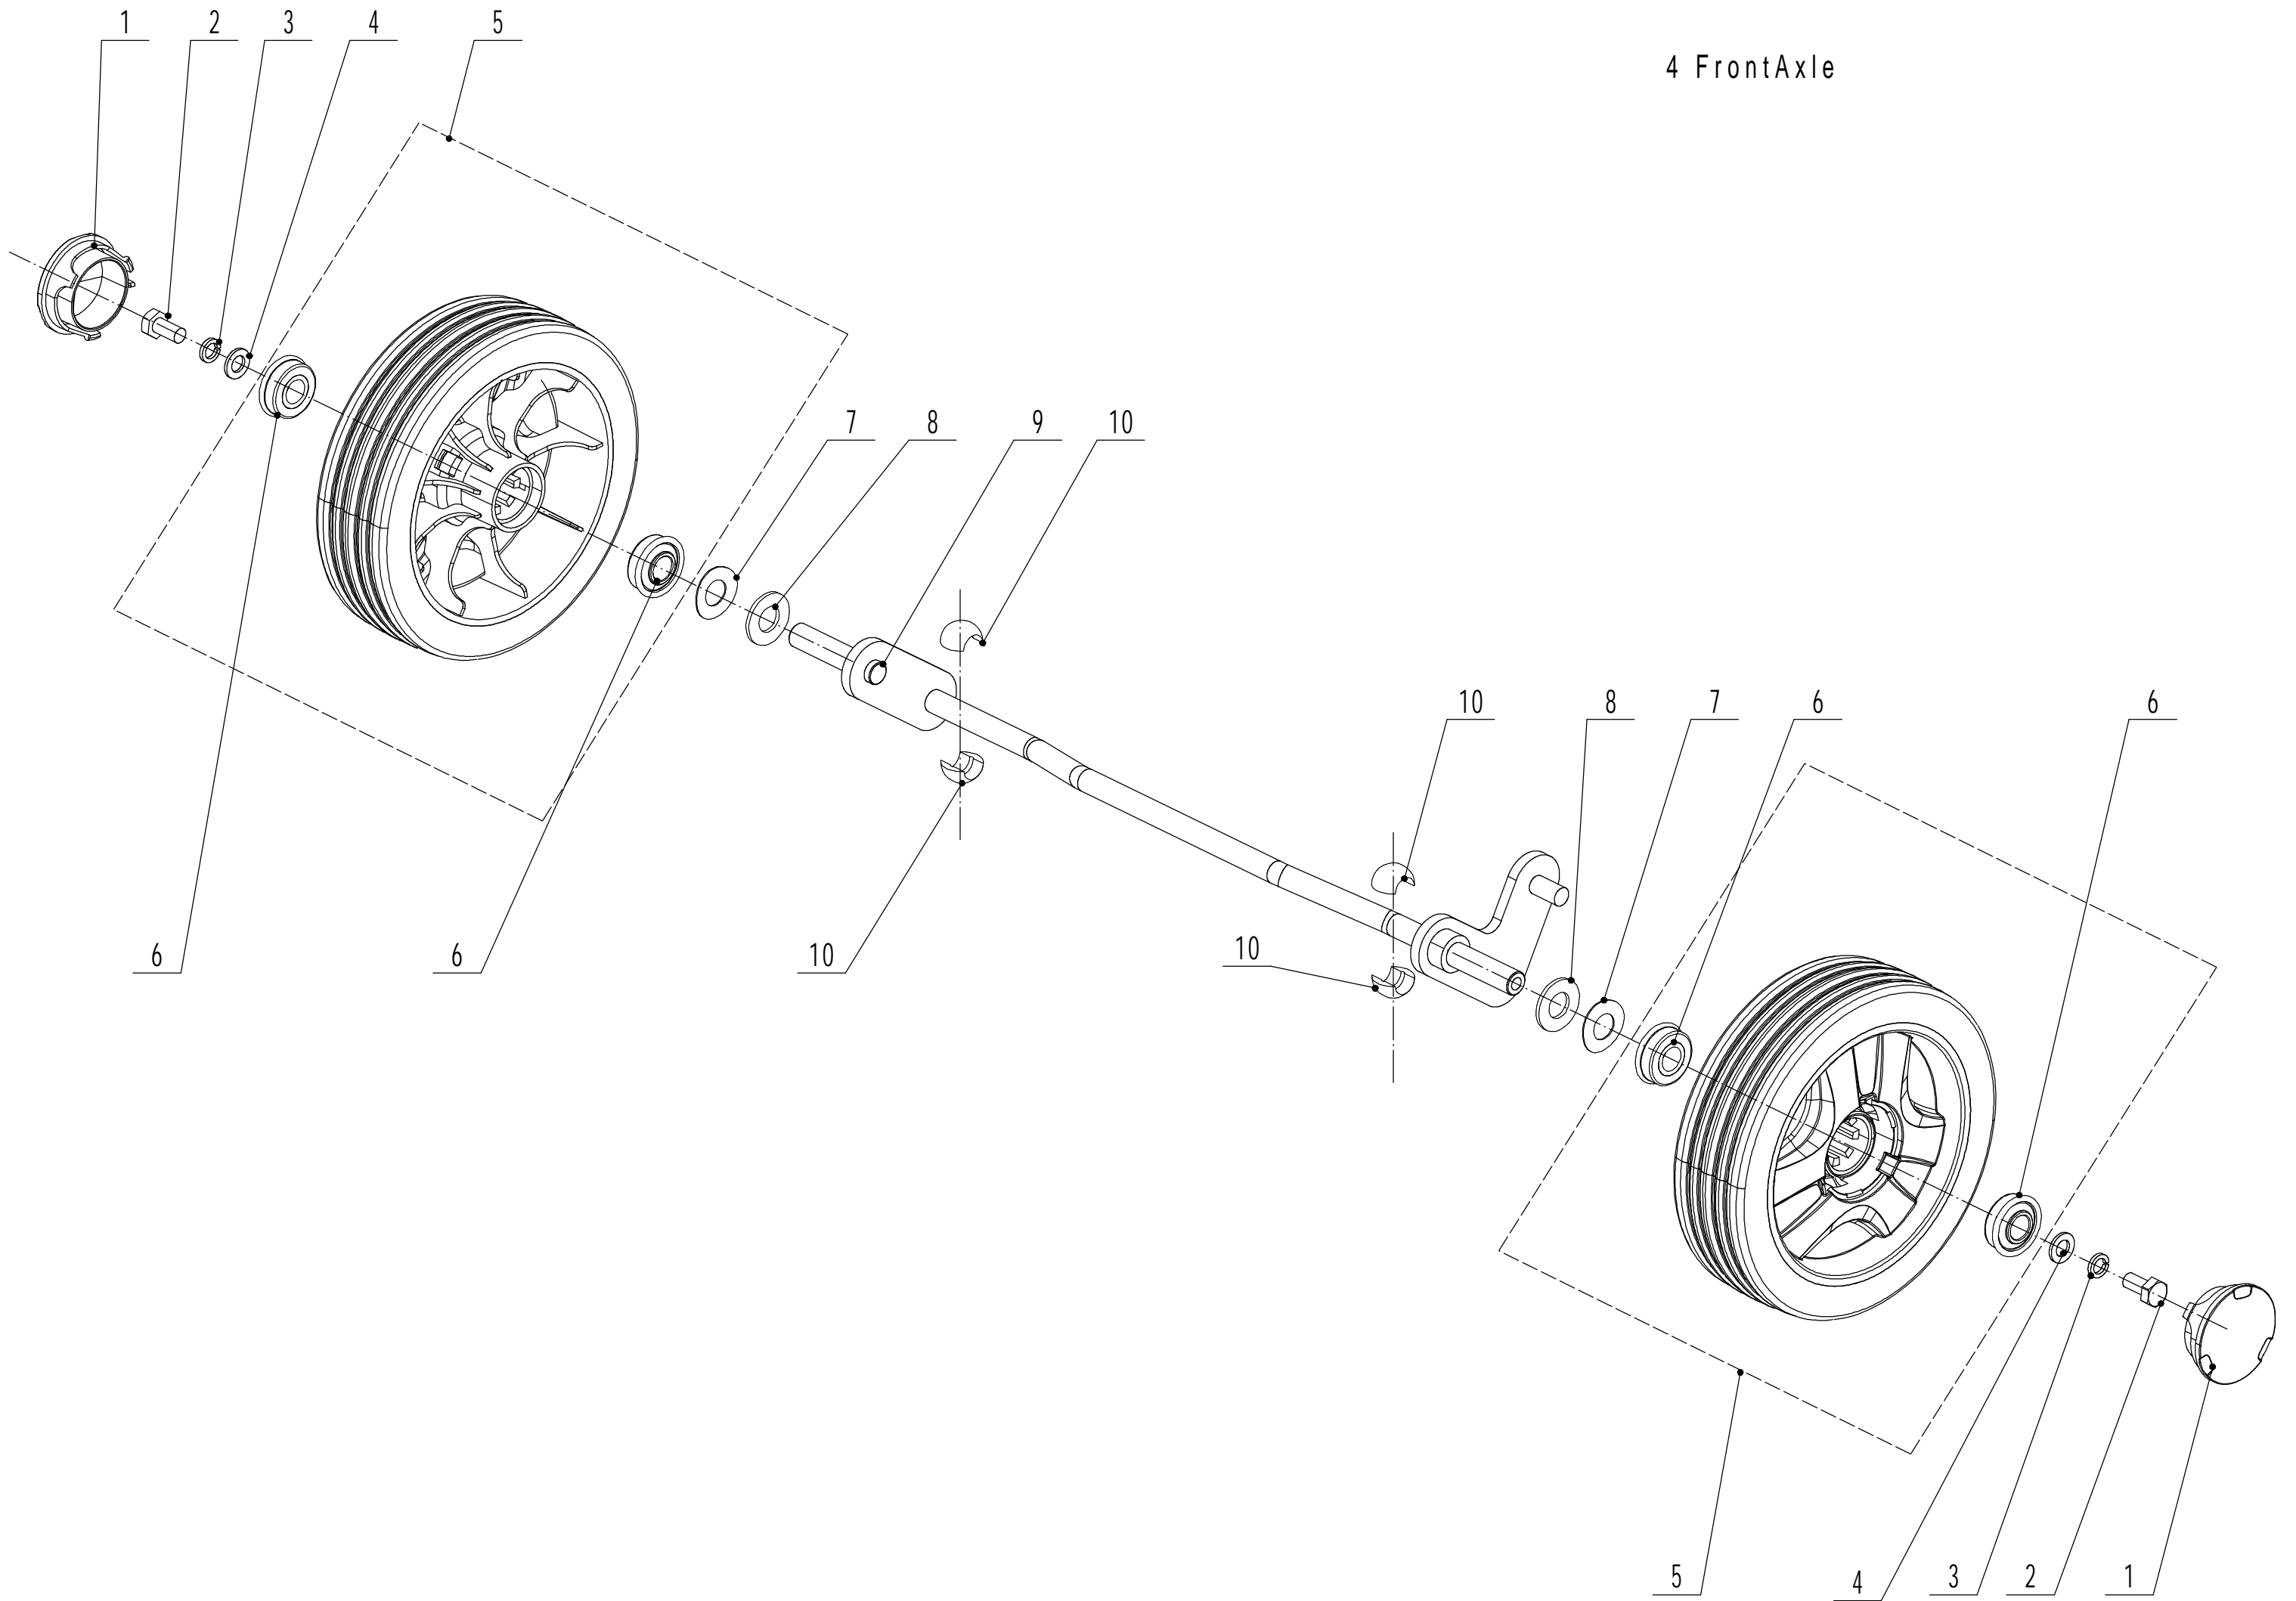

4 FrontAxle

ID No	Part number	Name_English	Quantity
1	5380206010	Hub Cap	2
2	0101008016	Bolt - M8X16	2
3	0401008000	Spring Washer - M8	2
4	0301008000	Plain Washer - M8	2
5	GM56A010200000/40	Wheel Assembly	2
6	5310213010	Bearing	4
7	5310211010/02	Spring Washer - M12.7	2
8	5310210010/02	Plain Washer - M12.7	2
9	GM56A010100000/01	Front Axle	1
10	5310209010	Bearing Half - Axle	4