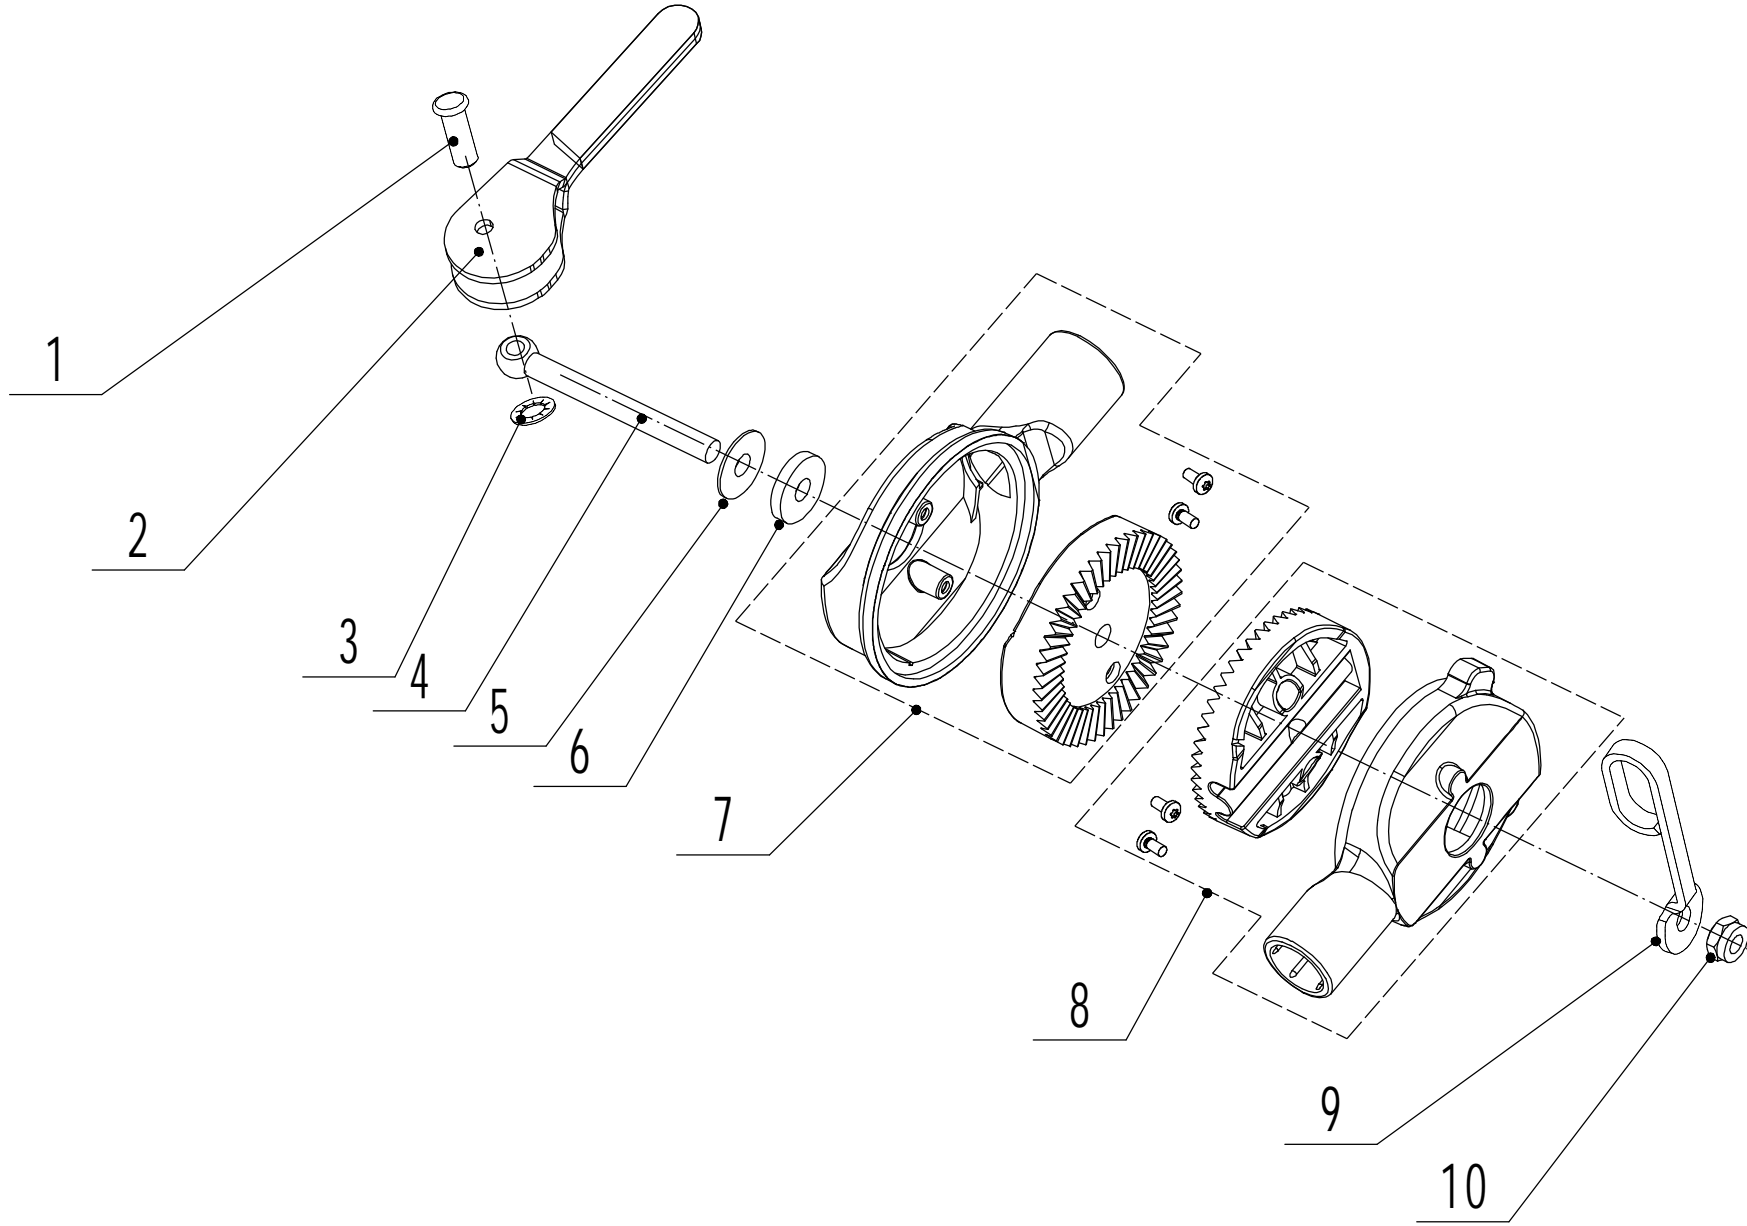

6 QuickRelease

ID No	Part number	Name_English	Quantity
1	0801008022	Pin - 8X22	2
2	GM56A100400000	Lever	2
3	4510114030	Grip Washer	2
4	GM56A100000030/02	Bolt	2
5	GM56A100000040/04	Spacer	2
6	GM56A100000050/01	Spacer	2
7	GM56A100200000	Adjustment Assy - Oute	1
8	GM56A100100000	Adjustment Assy - Inner	1
9	GM56A100300000/40	Cable Guide	1
10	0201008000DD	Lock Nut - M8	2