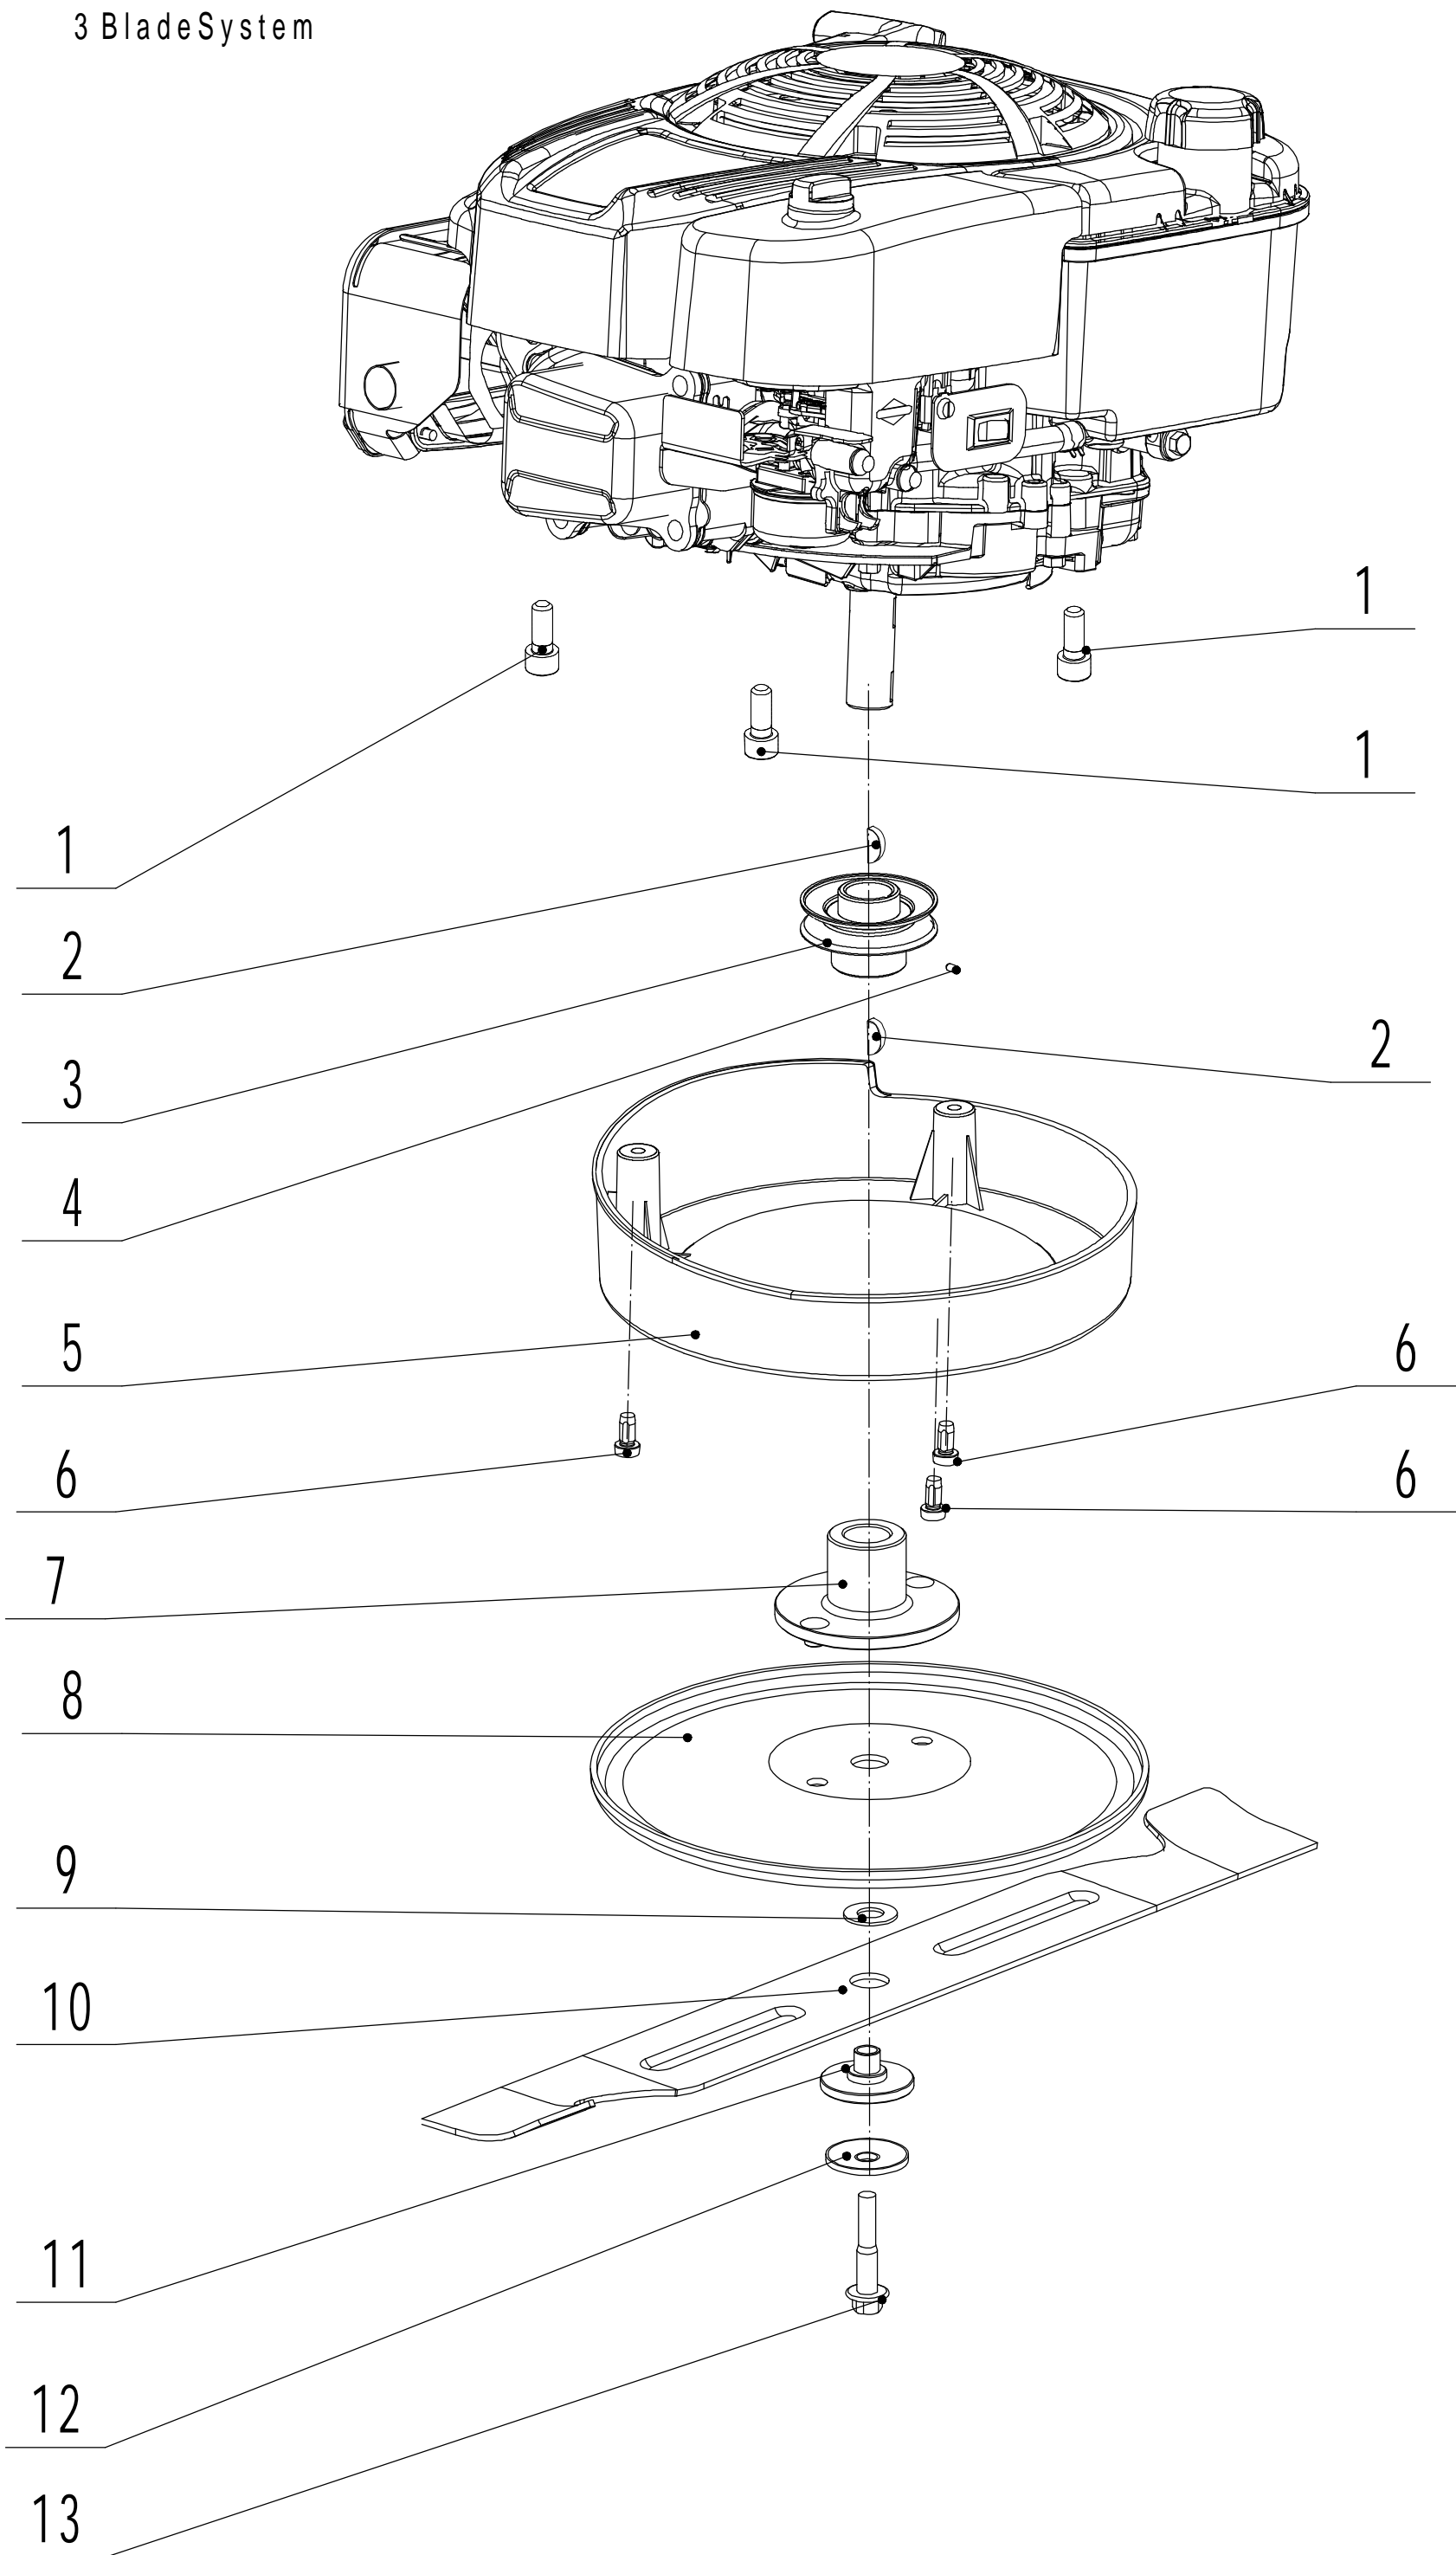

3 BladeSystem

ID No	Part number	Name_English	Quantity
1	0103008045	Cap Head Screw	3
2	4510401010	Key	2
3	GM56A090000000/02	Engine Pulley	1
4	0105006008	Grub Screw - M6X8	1
5	GM56E000000030	shield	1
6	4820106010	Screw - M6x15	3
7	GM56C010000000/02	Blade Boss	1
8	GM56C000000020/40	C.P.S. Disc	1
9	GM56C000000040/02	Spacer	1
10	GM56C000000010/22	Blade - Standard	1
11	GM56C000000030/02	Spacer	1
12	5310406010/04	Dome Washer	1
13	5310415010	Blade Bolt - 3/8X24X40	1