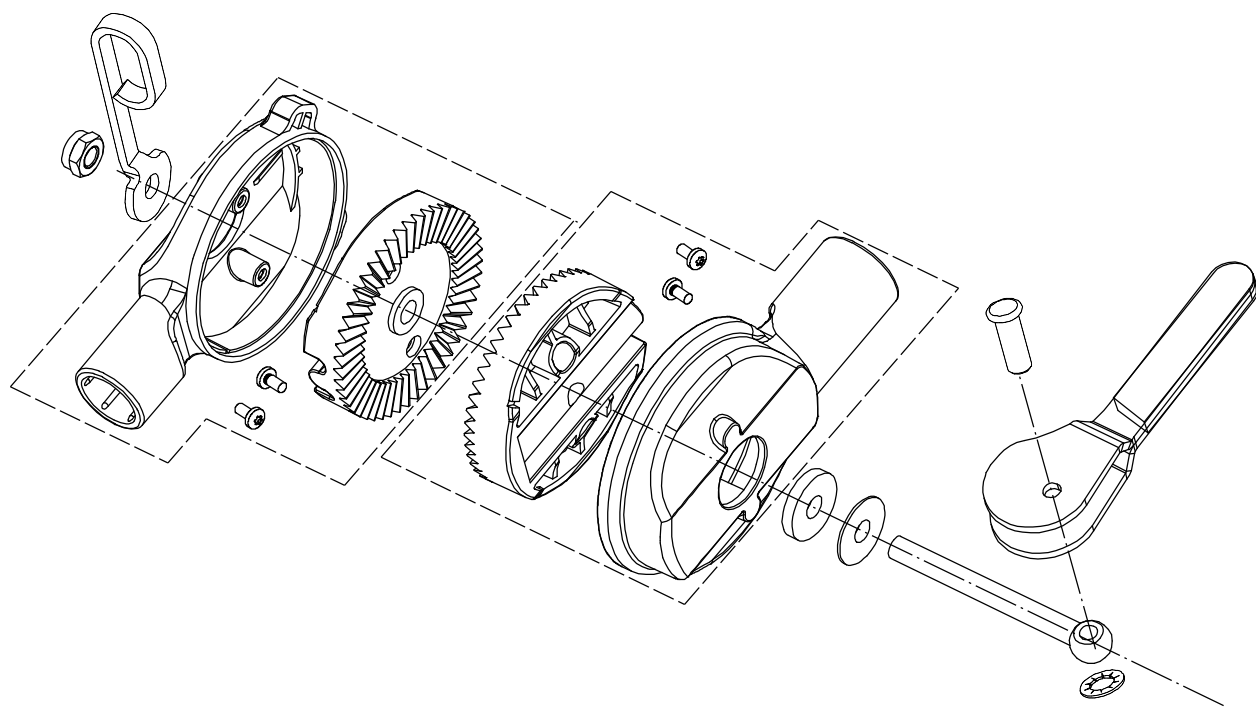

6 QuickRelease

ID No	Part number	Name_English	Quantity
1	0801008022	Pin - 8X22	2
2	GM56A100400000	Lever	2
3	4510114030	Grip Washer	2
4	GM56A100000030/02	Bolt	2
5	GM56A100000040/04	Spacer	2
6	GM56A100000050/01	Spacer	2
7	GM56A100200000	Adjustment Assy - Oute	1
8	GM56A100100000	Adjustment Assy - Inner	1
9	GM56A100300000/40	Cable Guide	1
10	0201008000DD	Lock Nut - M8	2