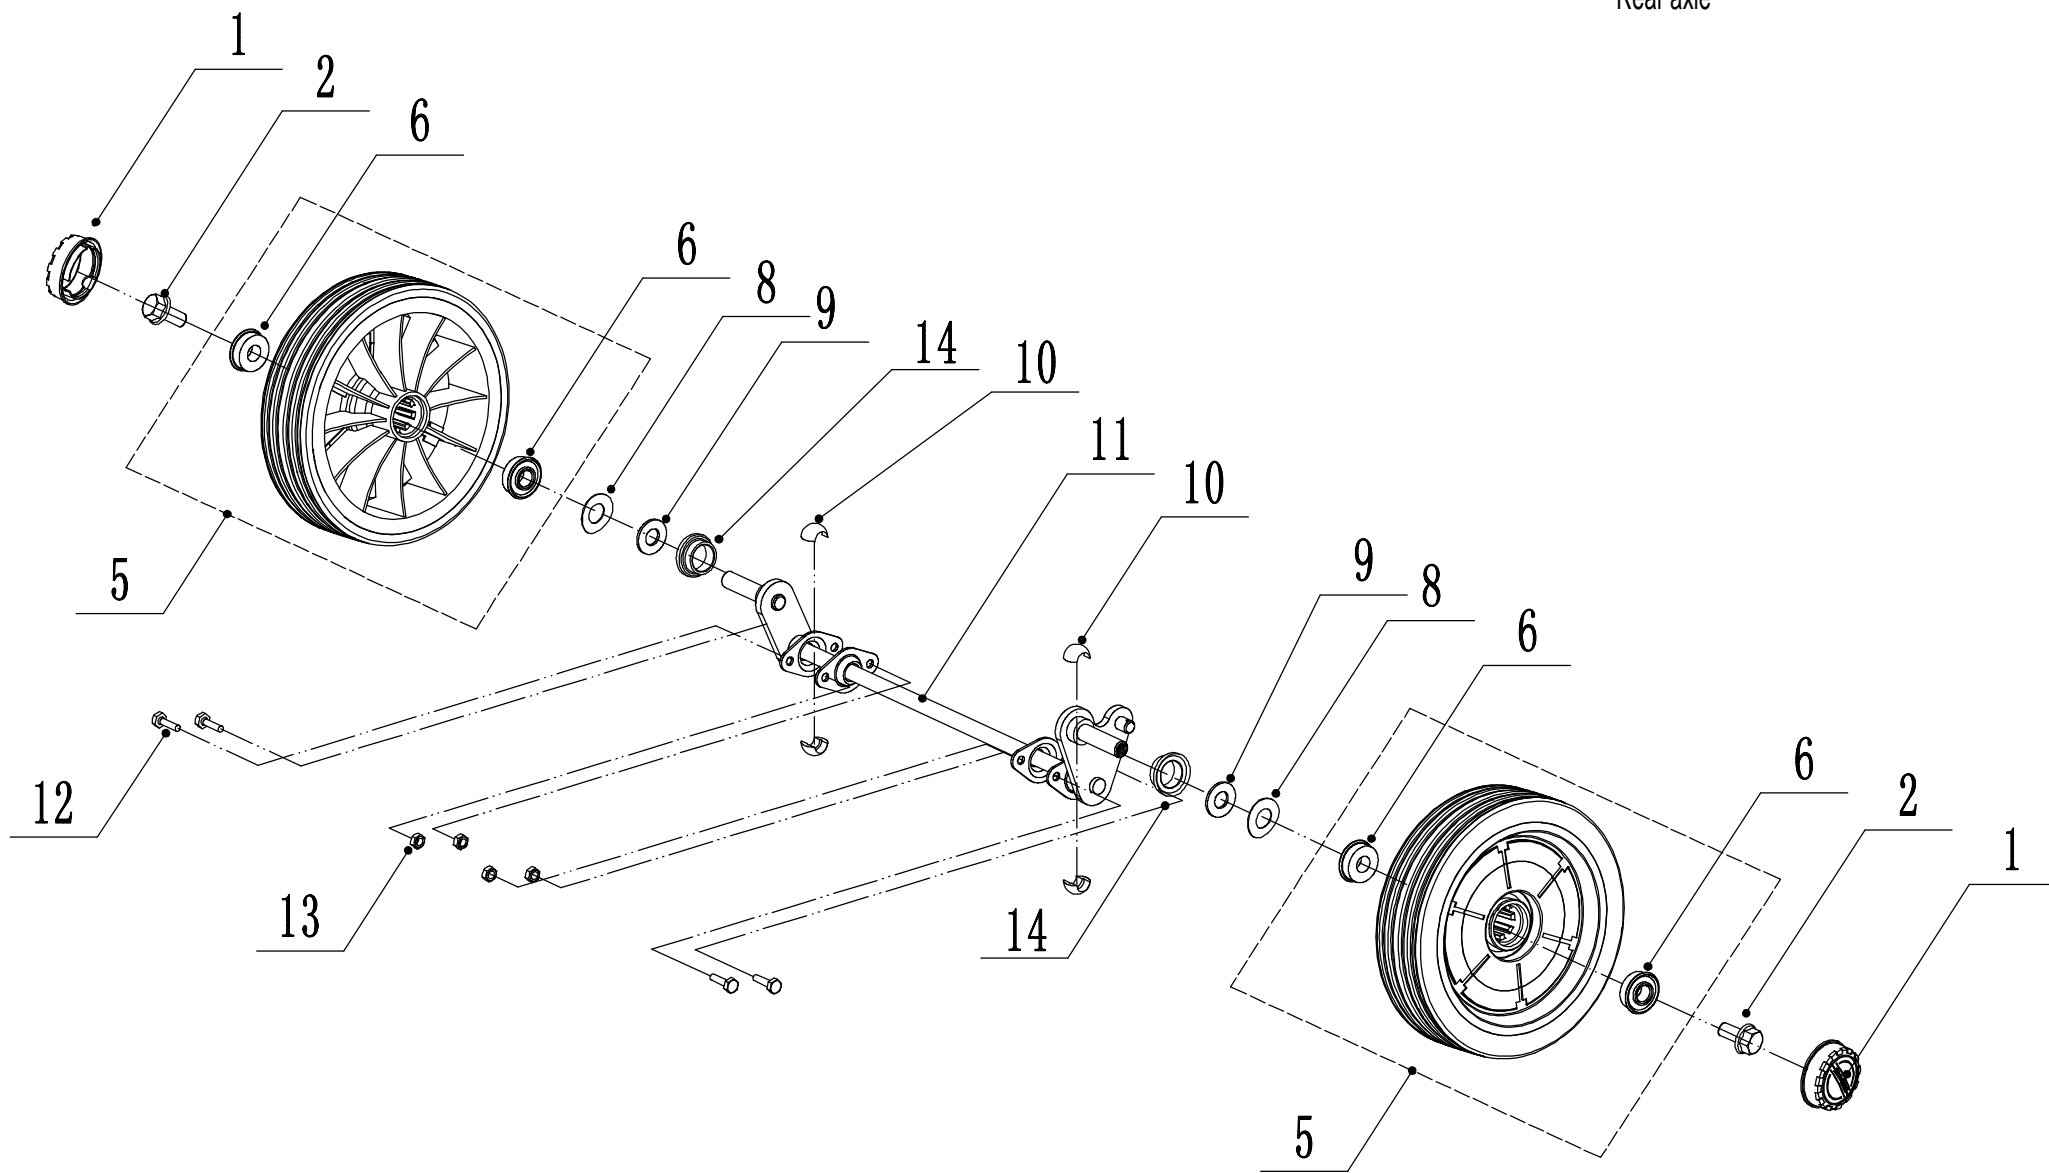

Model:WB537SLCV-3IN1

Service code:W537VLCT000B2009

Blade system

LP	Kod	Nazwa	Ilość
1	5360111010/02	Engine Washer 1	1
2	5360112010/02	Engine Washer 2	2
3	5320115010	Screw - 3/8x16x25	4
4	VB53V10/850S	Belt - V10x850 (30°)	1
5	4510401010	Key	2
6	4560402040/02	Engine Pulley	1
7	0105006006	Screw - M6x6	1
8	5360113010	Belt Shield	1
9	0302006000	Plain Washer - M6	3
10	0202006000	Lock Nut - M6	3
12	5320404020/02	Adapter	1
13	5310402010	Friction Disc	2
14	5310403010A/32	Blade	1
15	5310404010/02	Locking Disc	1
16	5310406010/04	Spring Washer	1
17	5320405011	Blade Bolt - 3/8x24x55	1

Model:WB537SLCV-3IN1
Service code:W537VLCT000B2009
Rear axle

LP	Kod	Nazwa	Ilość
1	GM53D060000030	Wheel Cap	2
2	0128008015	Bolt - M8x15	2
5	GM53D040000000	Wheel - 8"	2
6	5310213010	WEIBANG Bearing	4
8	5310211010/02	Spacer	2
9	5310210010/02	Plain Washer	2
10	5310209010	Spherical Bearing	4
11	5360201010/01	Front Axle Weldment	1
12	0102006016	Bolt - M6x16	4
13	0202006000	Lock Nut - M6	4
14	GM53D040000060	waterproof ring	2