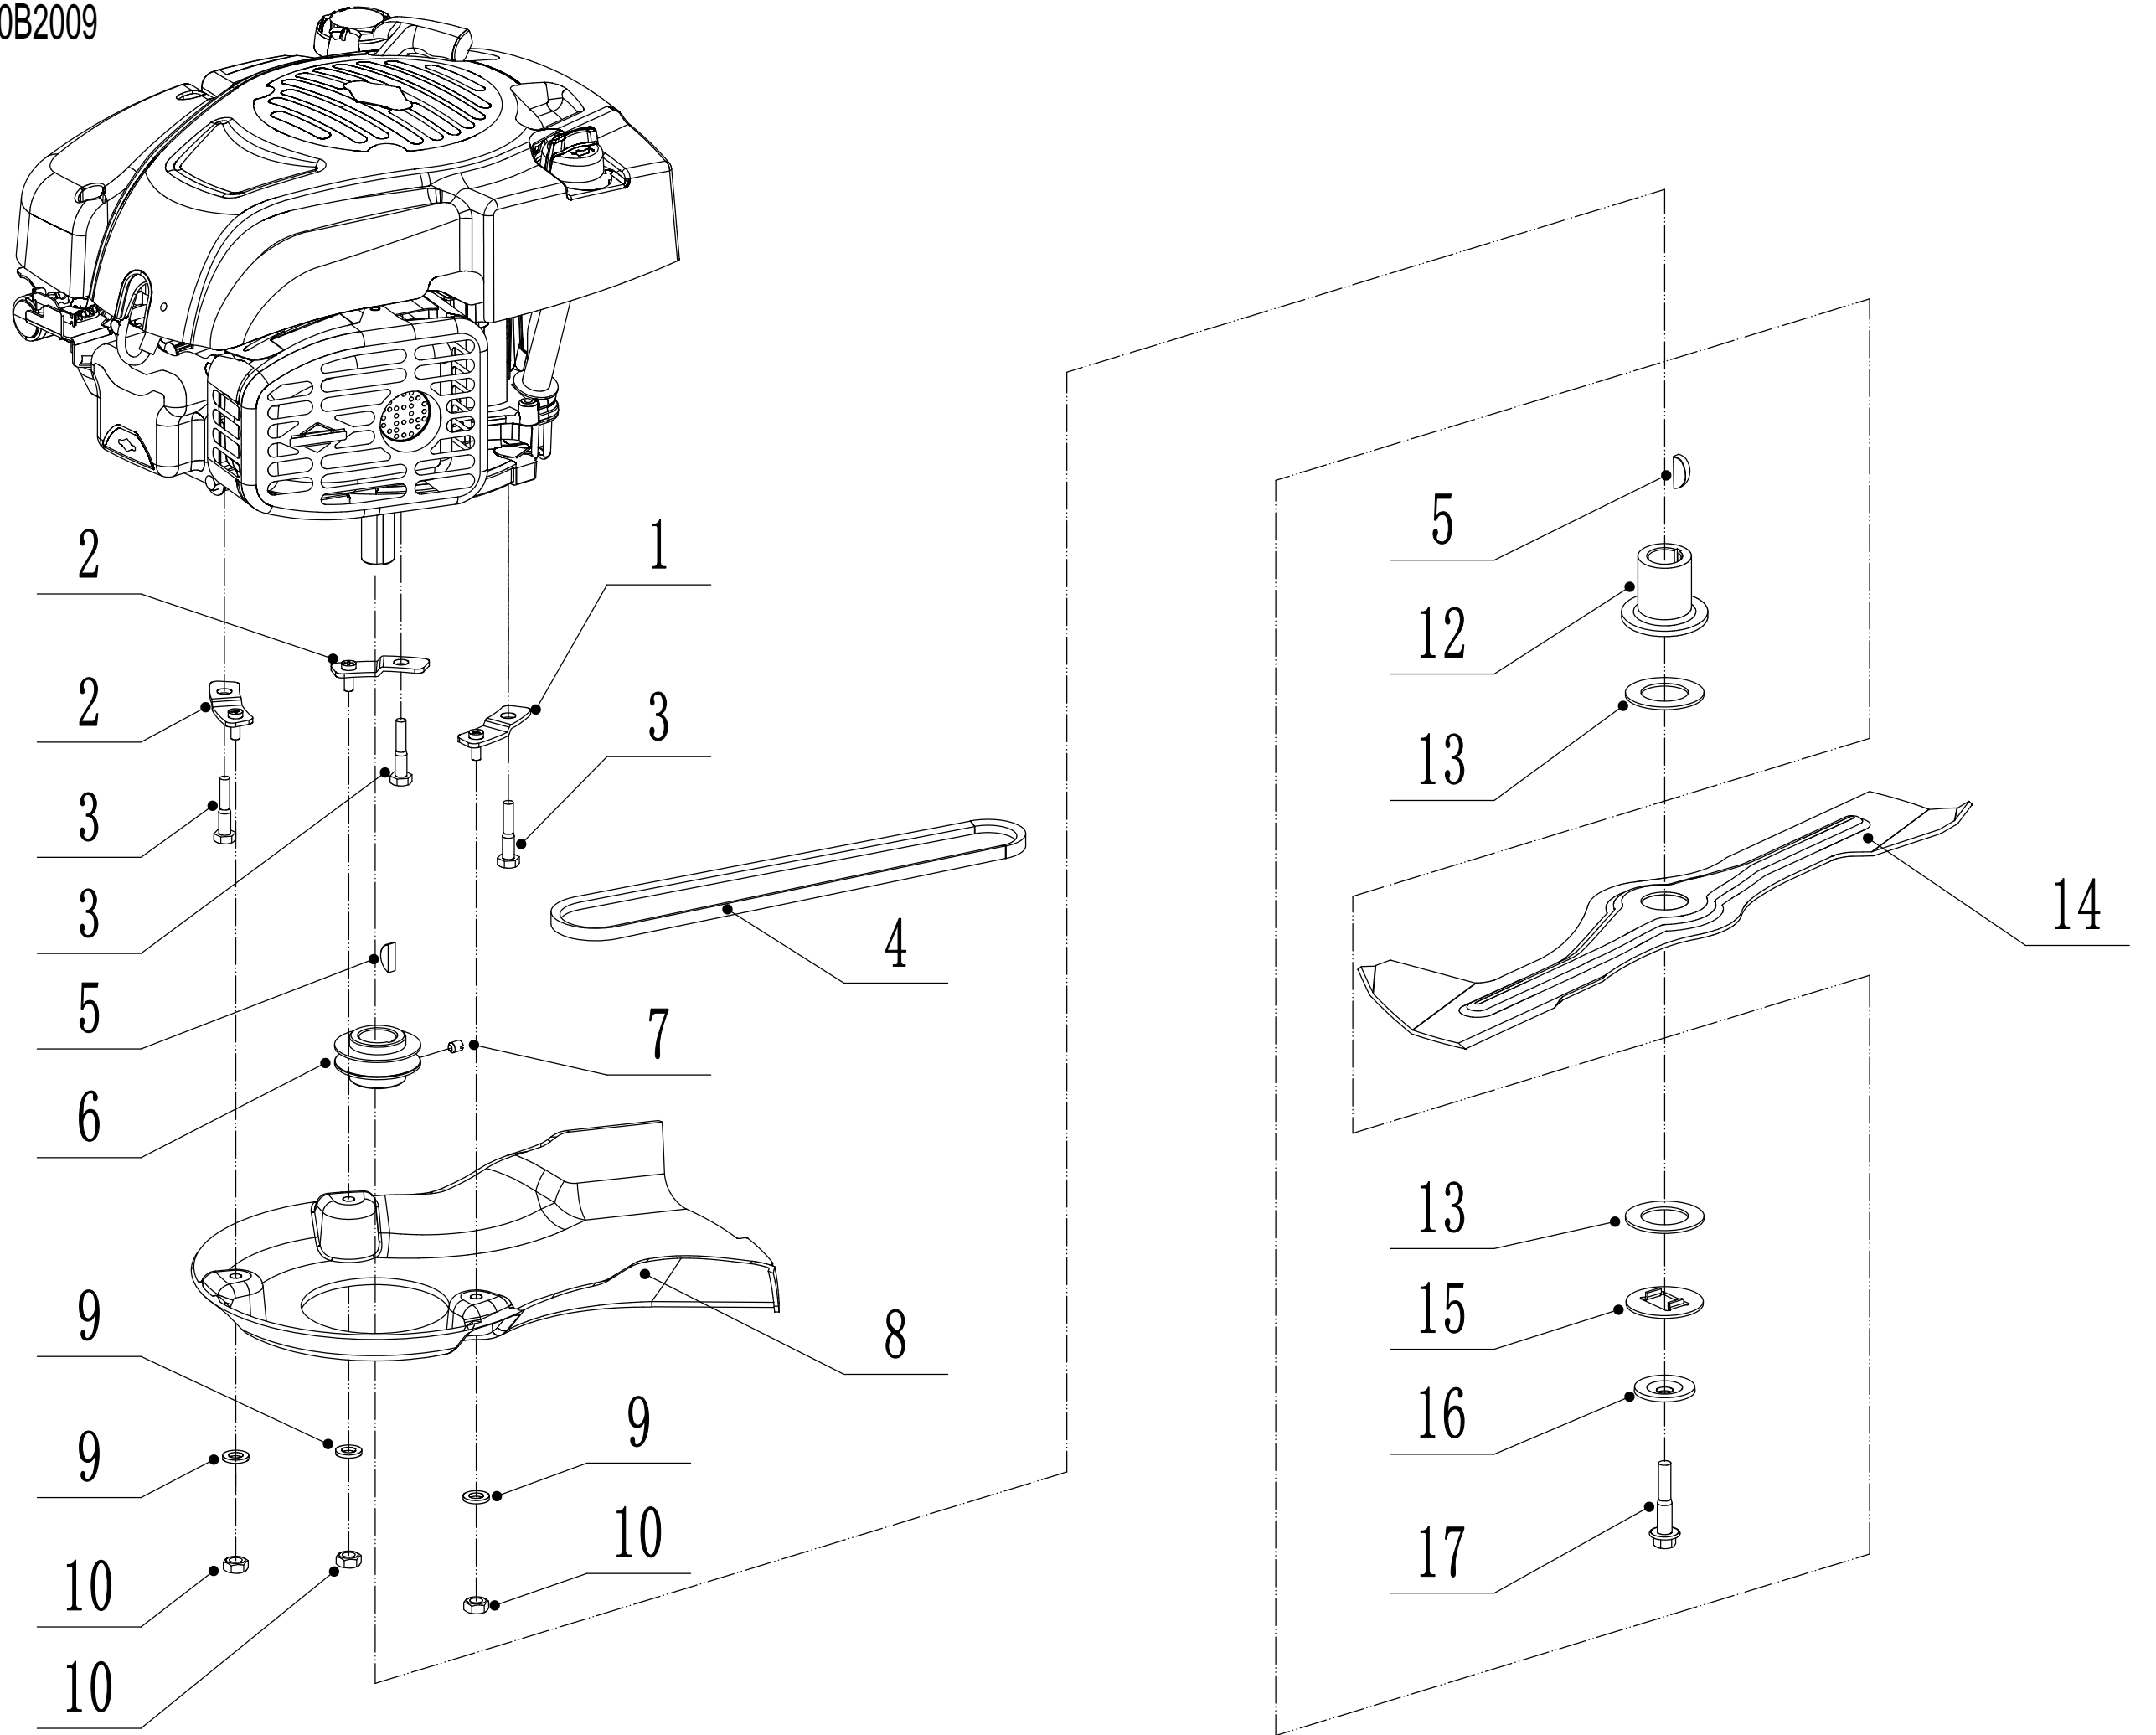

Model:WB537SLCV-3IN1

Service code:W537VLCT000B2009

Main body

LP	Kod	Nazwa	Ilość
1	5360101010J/49	Chassis	1
2	0107006014	Bolt - M6x14	2
3	5020118010/02	Side Discharge Cover Bracket	1
4	5020120010/02	Side Discharge Cover Spring	1
5	5020119010	Side Discharge Cover Pivot	1
6	5360119012	Side Discharge Cover Kit	1
7	5360120010J	Side Discharge Deflector	1
8	0101006014	Bolt - M6x14	3
9	5360123010/01	Graduator	1
11	0202006000	Lock Nut - M6	13
12	0102008016	Bolt - M8x16	4
13	0104005012	Screw - M5x12	4
14	AVSA000000040/22	Tooth Disc	2
15	5360125010K/40	Right Handle Bracket	1
16	0202005000	Lock Nut - M5	4
17	0202008000	Lock Nut - M8	4
18	5360122010C	Rubber Ring	2
19	0102006012	Bolt - M6x12	10
20	5360124030/49	Connector	1
21	5360115010	Mulching Plug	1
22	5360117010/02	Rod - Grass Bag Flap	1
23	5360118010	Spring - Grass Bag Flap	1
24	5360116010	Grass Bag Flap	1
25	0106004009	Screw - ST4.2x9.5	2
26	5360105010D/49	Baffle	1
27	5360124010K/40	Left Handle Bracket	1
28	5360127010	Trailing Flap	1
29	5360126010/02	Pivot - Trailing Flap	1
30	5320114020/02	Upper Bearing Bracket	2
31	5320333010	Spring Clip	2
32	0301010000	Plain Washer - M10	2
33	5360308010/40	Connector Rod	1
34	5320332010/02	Connecting Rod Spring	1
35	4560109012	Spring Bracket	1
36	0204006000	Lock Nut - M6	2

Model:WB537SLCV-3IN1

Service code:W537VLCT000B2009

Blade system

LP	Kod	Nazwa	Ilość
1	5360111010/02	Engine Washer 1	1
2	5360112010/02	Engine Washer 2	2
3	5320115010	Screw - 3/8x16x25	4
4	VB53V10/850S	Belt - V10x850 (30°)	1
5	4510401010	Key	2
6	4560402040/02	Engine Pulley	1
7	0105006006	Screw - M6x6	1
8	5360113010	Belt Shield	1
9	0302006000	Plain Washer - M6	3
10	0202006000	Lock Nut - M6	3
12	5320404020/02	Adapter	1
13	5310402010	Friction Disc	2
14	5310403010A/32	Blade	1
15	5310404010/02	Locking Disc	1
16	5310406010/04	Spring Washer	1
17	5320405011	Blade Bolt - 3/8x24x55	1