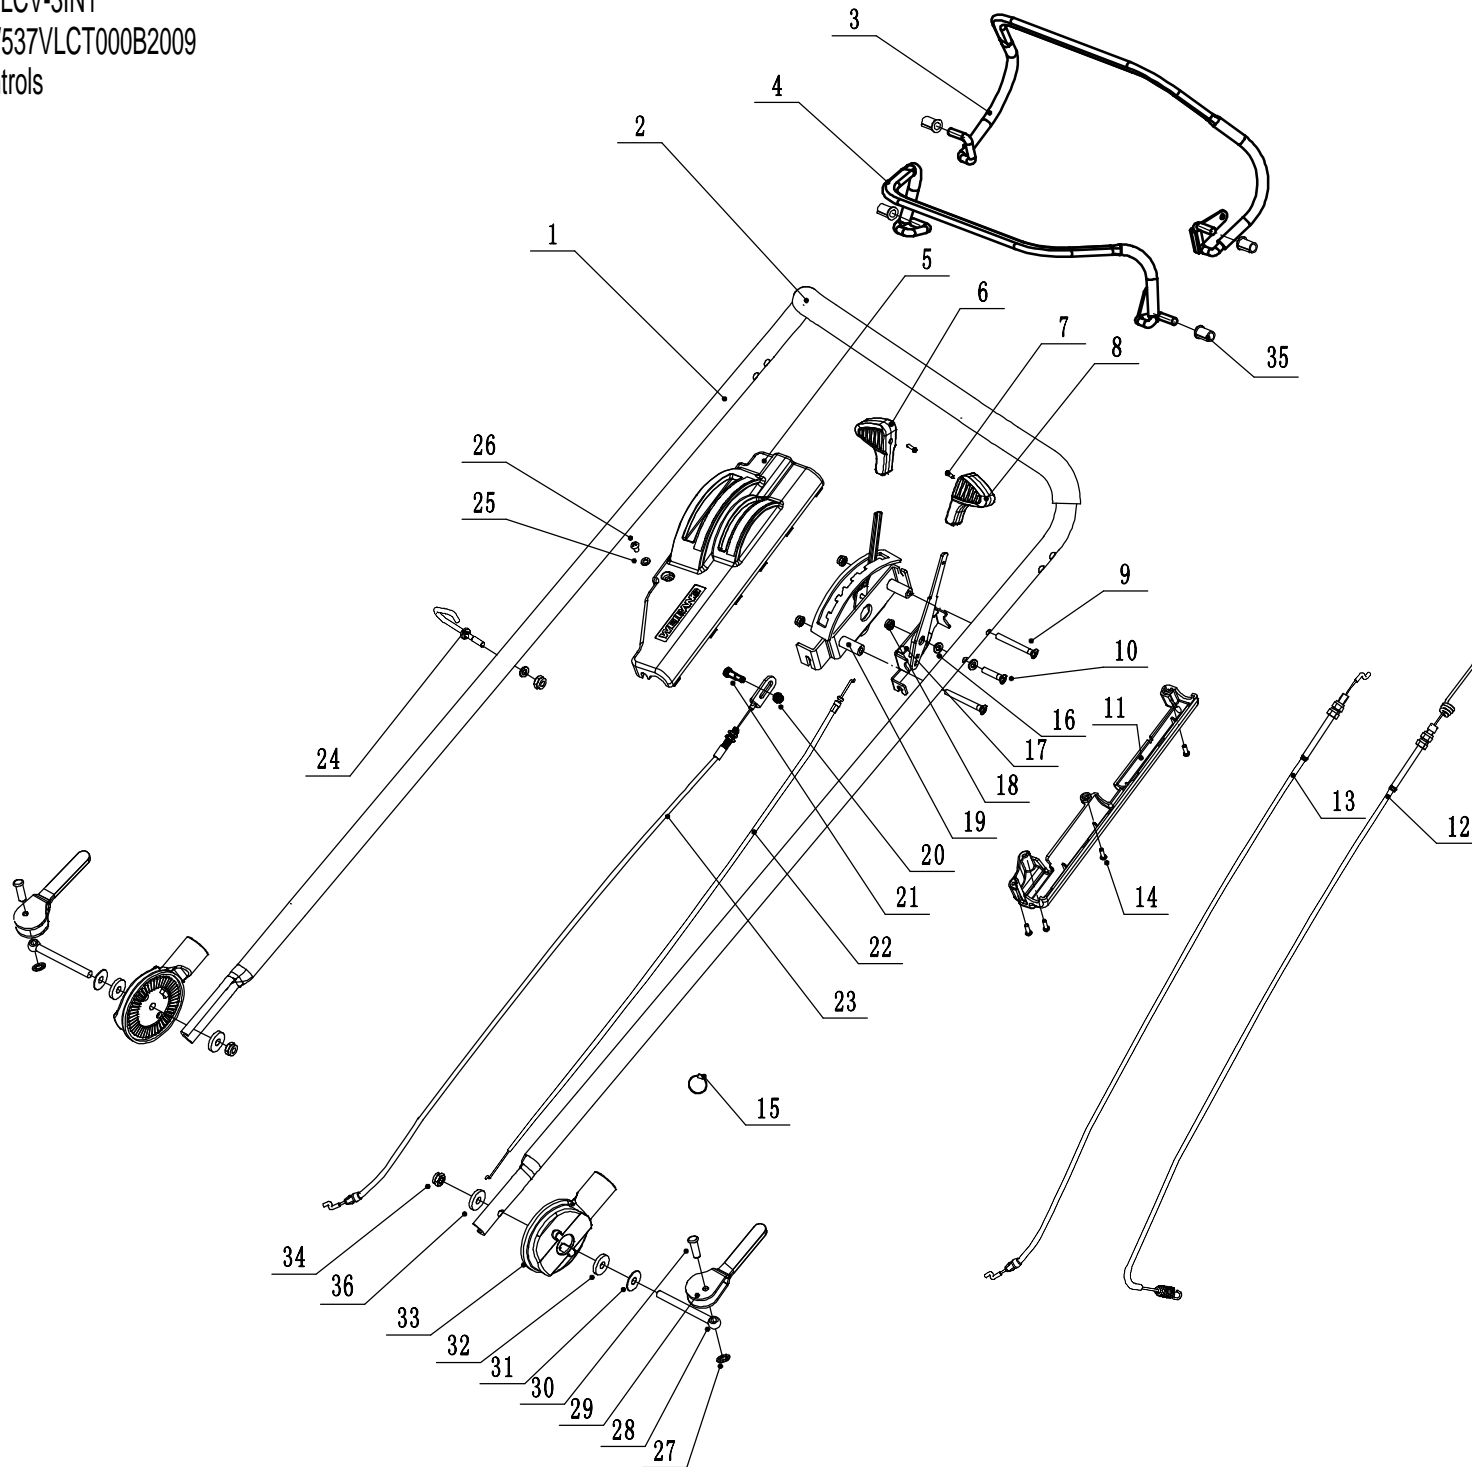

Model:WB537SLCV-3IN1
Service code:W537VLCT000B2009
Handle and controls

LP	Kod	Nazwa	Ilość
1	GM53C01000001B/49	Handle	1
2	GM56E010000082	Handle Sheath	1
3	5320511030S/40	Clutch Lever	1
4	5320503020S/40	OPC Lever	1
5	5020501030S	Control Cover - Upper	1
6	5380508010	Speed Control Grip	1
7	0106003013	Screw - ST2.9x13	2
8	5380510010	Throttle Control Grip	1
9	0108006060	Screw - M6x60	2
10	0108006050	Screw - M6x50	1
11	5020501040S	Control Box Lower Cover	1
12	LH194-1225	Clutch Cable	1
13	BS120-1180	OPC Cable (Engine Brake)	1
14	0113040018	Screw	4
15	ZD8/200	Cable tie	3
16	0301006000	Washer - M6	7
17	5380512010	Throttle Control Bracket	1
18	0202006000	Lock Nut - M6	4
19	5360505010K	Speed Control Bracket	1
20	0202005000	Lock Nut - M5	1
21	5360506011	Speed Control Cable bolt	1
22	YM72-1115-A	Throttle Cable	1
23	TX145-1060-A	Speed Control Cable	1
24	4510511010/01	Hook - Starter Rope	1
25	0301005000	Washer - M5	1
26	0104005008	Screw - M5x8	1
27	4510114030	Fix Cap	2
28	GM48S000000100	Connecting Bolt	2
29	GM56A100400000	Lock Lever	2
30	0801008025	Axis Pin - 8x25	2
31	GM56A100000040/04	Spacer	2
32	GM56A100000050/02	Spacer	4
33	GM48S030200000	Tooth Disc Kit	2
34	0203008000	Lock Nut - M8	2
35	76G506000	Handle wear cover	4
36	0302008000	Big flat washer - M8	2