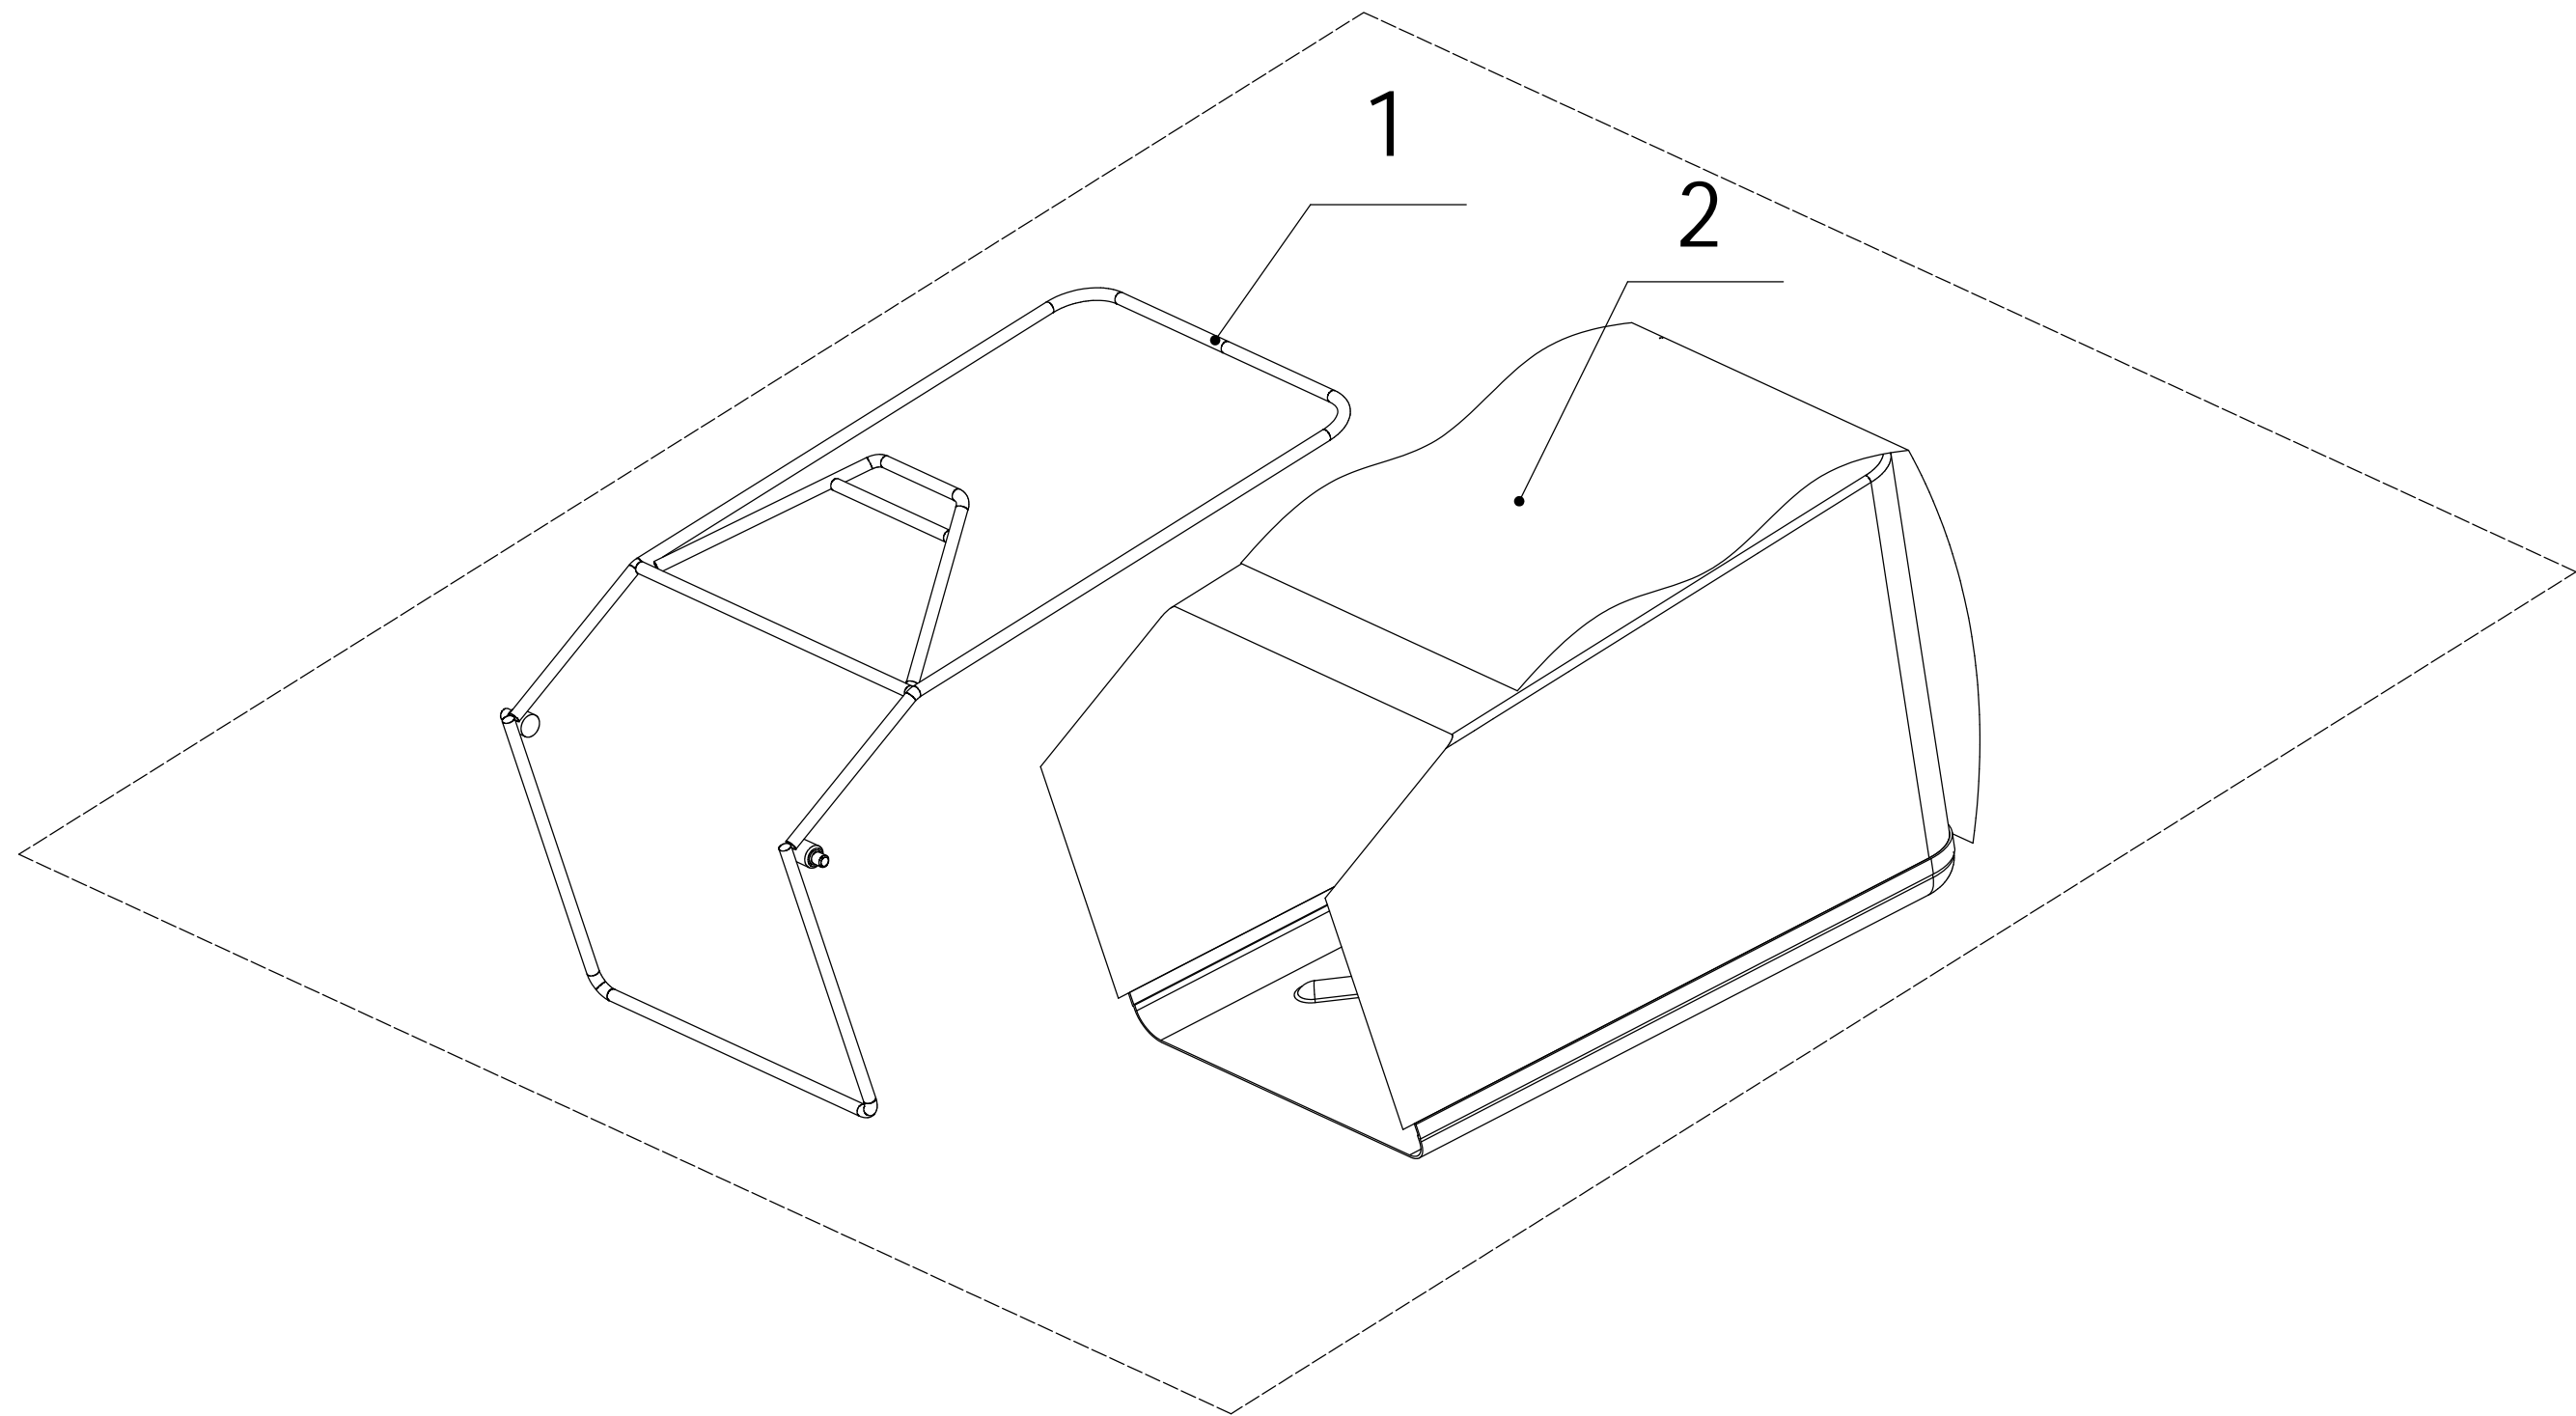

Model:WB537SLCV-3IN1

Service code:W537VLCT000B2009

Grass catcher

LP	Kod	Nazwa	Ilość
1	5360602010T/22	Grass Bag Frame	1
2	5360603010T/84	Grass Bag	1