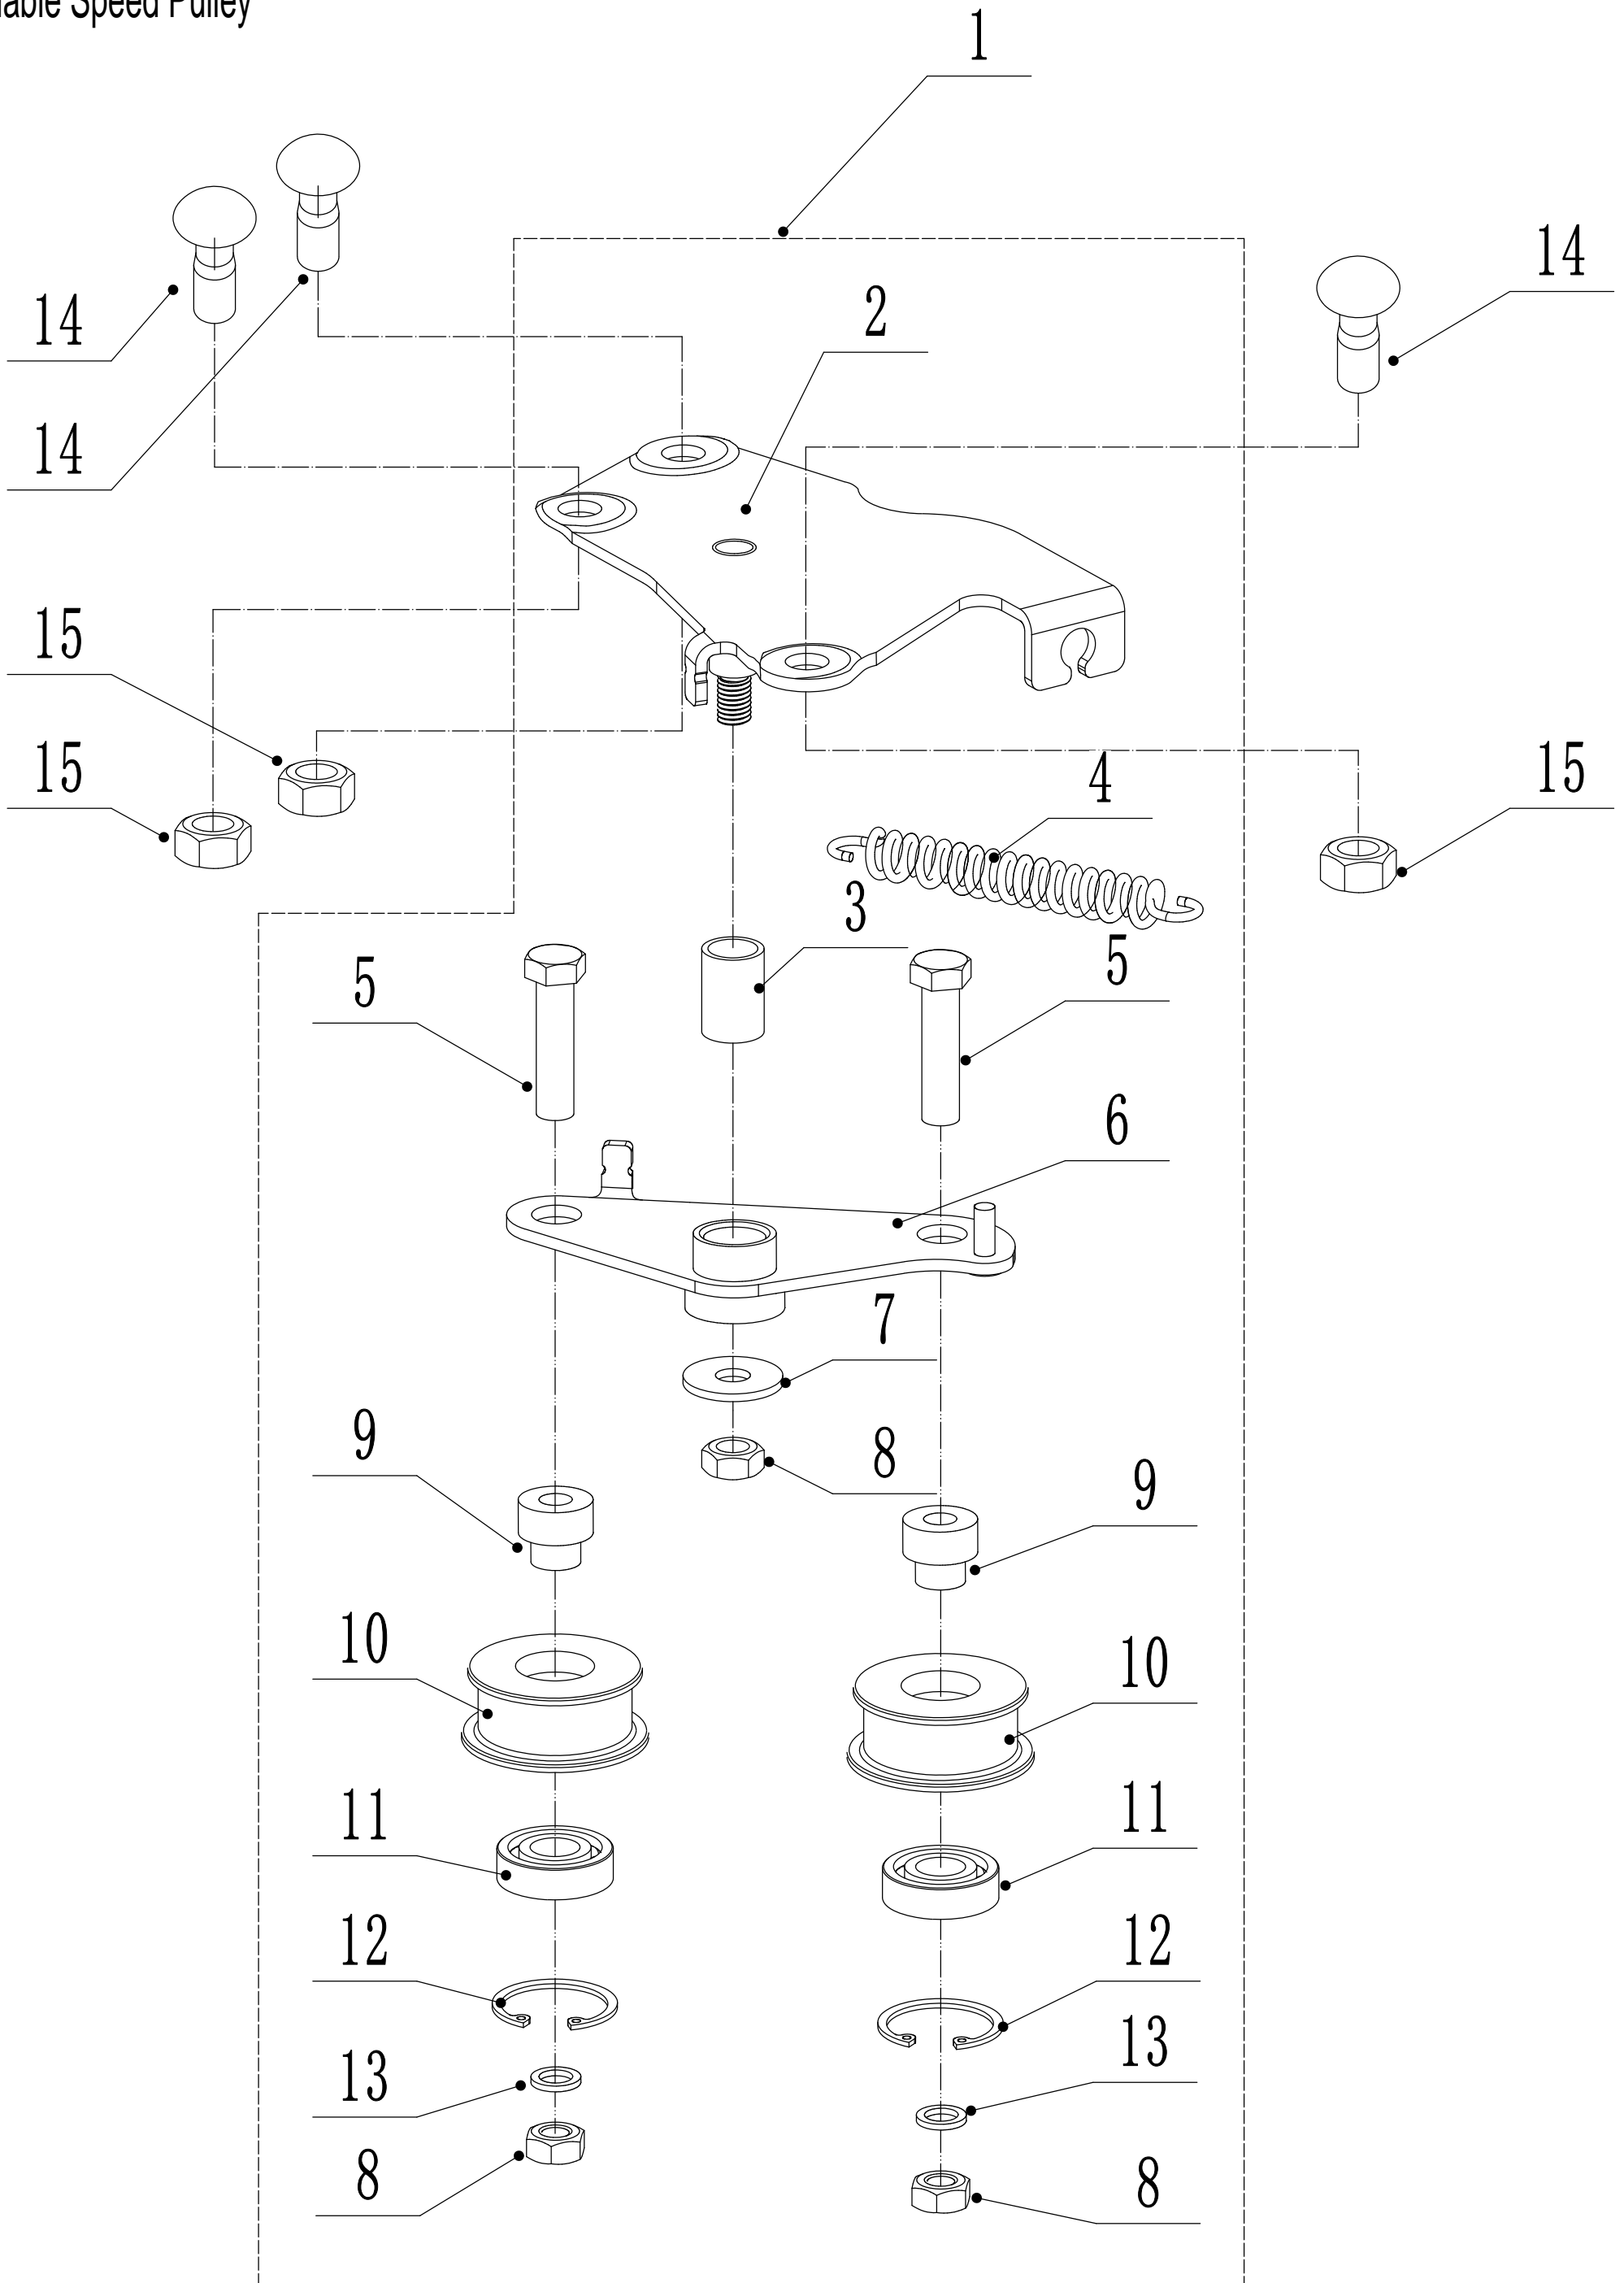

Model:WB537SLCV-3IN1
Service code:W537VLCT000B2009
Handle and controls

LP	Kod	Nazwa	Ilość
1	GM53C01000001B/49	Handle	1
2	GM56E010000082	Handle Sheath	1
3	5320511030S/40	Clutch Lever	1
4	5320503020S/40	OPC Lever	1
5	5020501030S	Control Cover - Upper	1
6	5380508010	Speed Control Grip	1
7	0106003013	Screw - ST2.9x13	2
8	5380510010	Throttle Control Grip	1
9	0108006060	Screw - M6x60	2
10	0108006050	Screw - M6x50	1
11	5020501040S	Control Box Lower Cover	1
12	LH194-1225	Clutch Cable	1
13	BS120-1180	OPC Cable (Engine Brake)	1
14	0113040018	Screw	4
15	ZD8/200	Cable tie	3
16	0301006000	Washer - M6	7
17	5380512010	Throttle Control Bracket	1
18	0202006000	Lock Nut - M6	4
19	5360505010K	Speed Control Bracket	1
20	0202005000	Lock Nut - M5	1
21	5360506011	Speed Control Cable bolt	1
22	YM72-1115-A	Throttle Cable	1
23	TX145-1060-A	Speed Control Cable	1
24	4510511010/01	Hook - Starter Rope	1
25	0301005000	Washer - M5	1
26	0104005008	Screw - M5x8	1
27	4510114030	Fix Cap	2
28	GM48S000000100	Connecting Bolt	2
29	GM56A100400000	Lock Lever	2
30	0801008025	Axis Pin - 8x25	2
31	GM56A100000040/04	Spacer	2
32	GM56A100000050/02	Spacer	4
33	GM48S030200000	Tooth Disc Kit	2
34	0203008000	Lock Nut - M8	2
35	76G506000	Handle wear cover	4
36	0302008000	Big flat washer - M8	2

LP	Kod	Nazwa	Ilość
1	Y095360	Belt Tensioner Assembly	1
2	5360129010/02	Tensional Arm Bracket	1
3	4820112010	Nylon Bush	1
4	4820114010	Tensional Spring	1
5	4820120010	Bolt	2
6	5360130010/02	Tensional Arm Weldment	1
7	0302008000	Washer - M8	1
8	0202008000	Lock Nut - M8	3
9	5360131020/02	Tensional Pulley Spacer	2
10	4820119010	Tensional Pulley	2
11	6001/2RZ	Bearing	2
12	0901028000	Internal Circlip - M28	2
13	0301008000	Plain Washer - M6	2
14	0107010025	Bolt - M10x25	3
15	0202010000	Lock Nut - M10	3