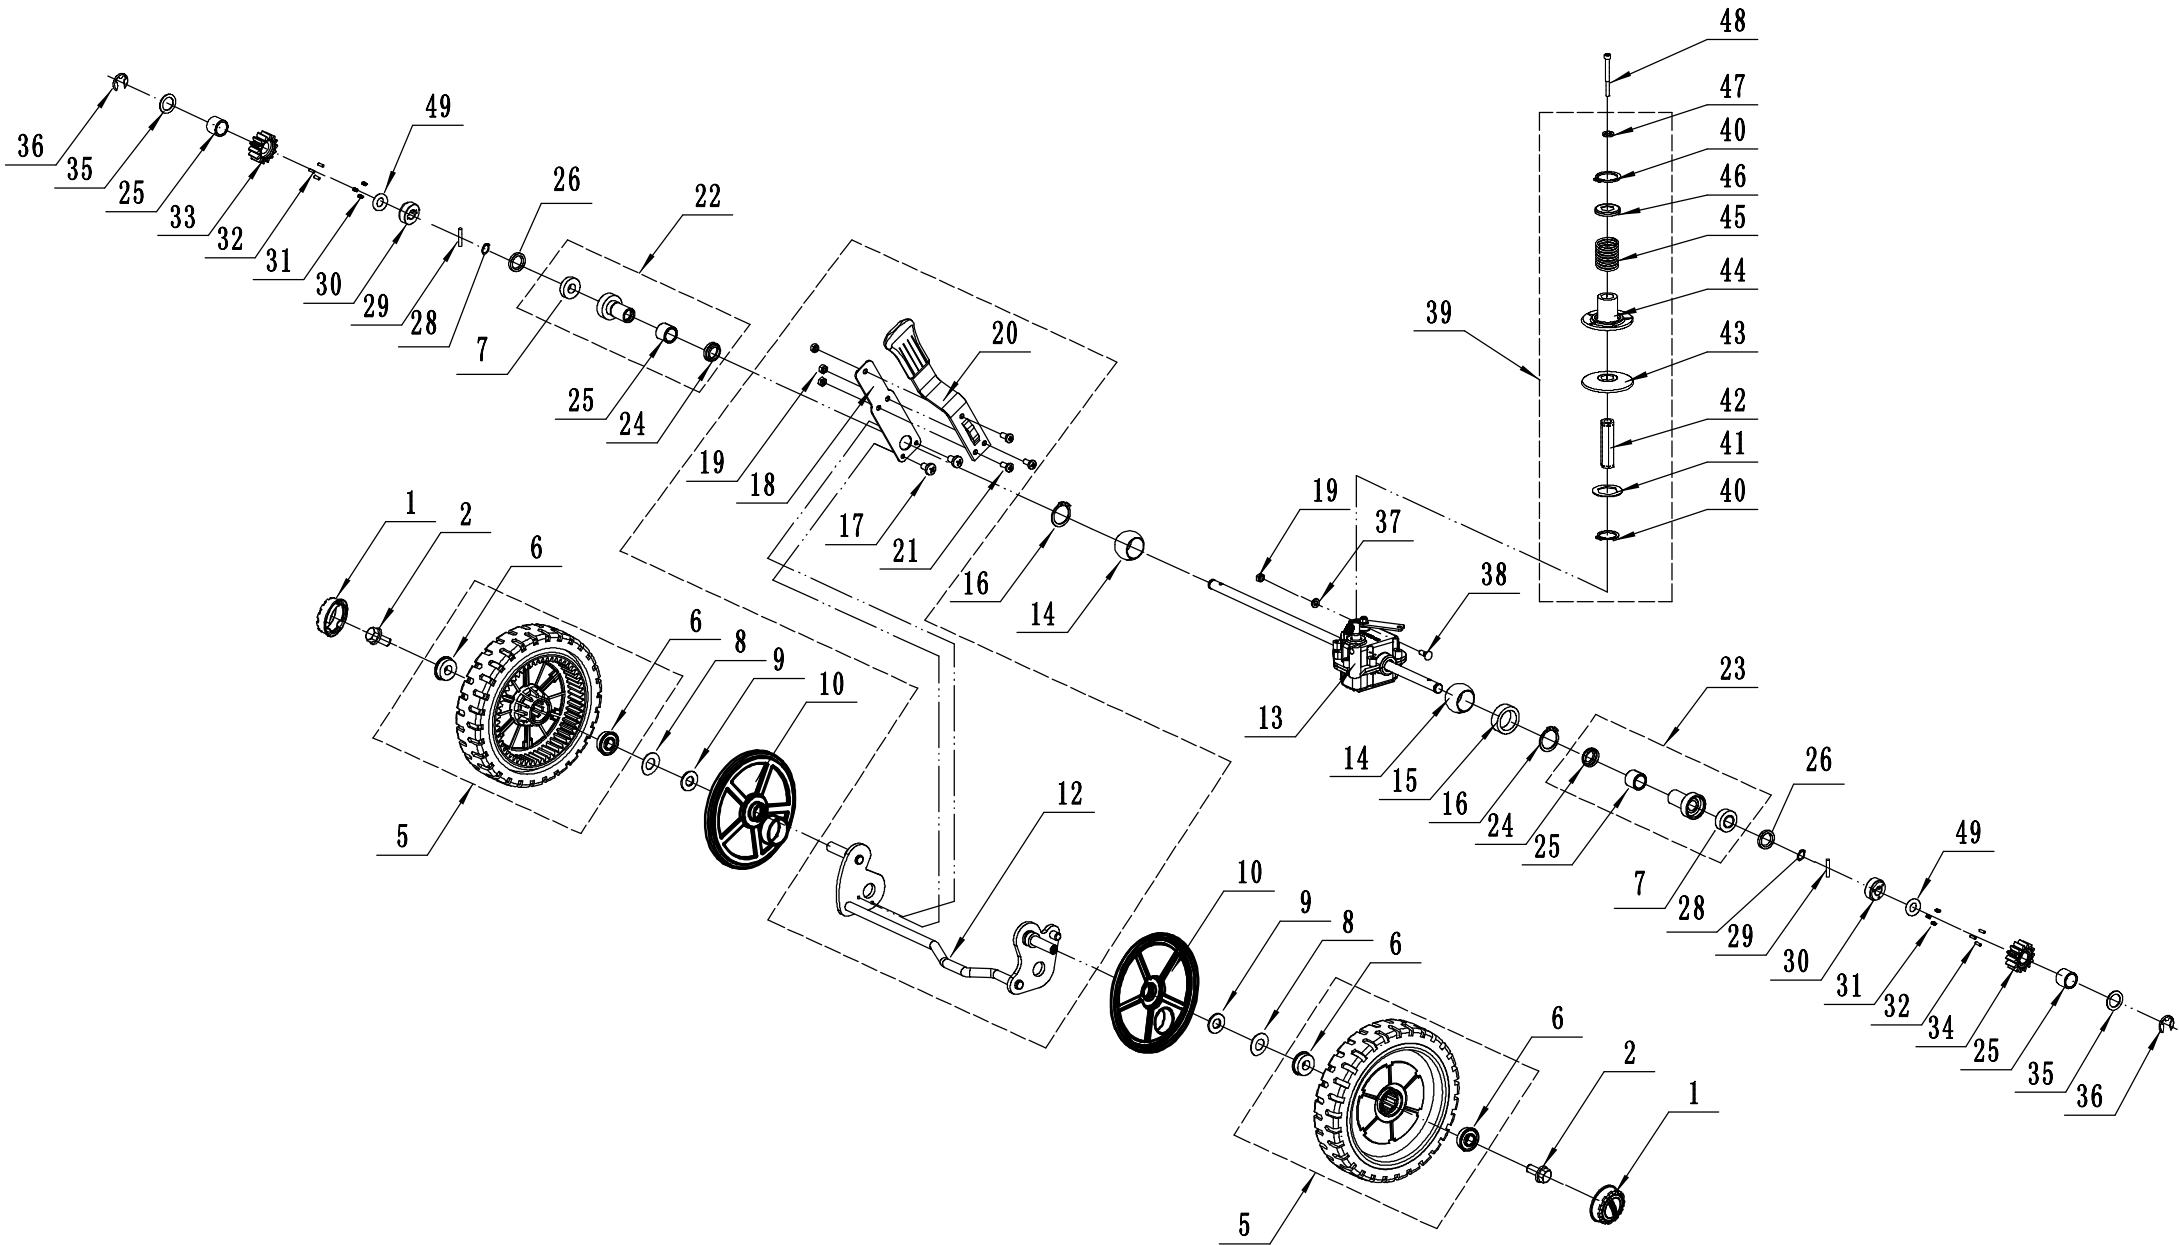

Model:WB537SLCV-3IN1
Service code:W537VLCT000B2009
Rear axle

LP	Kod	Nazwa	Ilość
1	GM53D060000030	Wheel Cap	2
2	0128008015	Bolt - M8x15	2
5	GM53D040000000	Wheel - 8"	2
6	5310213010	WEIBANG Bearing	4
8	5310211010/02	Spacer	2
9	5310210010/02	Plain Washer	2
10	5310209010	Spherical Bearing	4
11	5360201010/01	Front Axle Weldment	1
12	0102006016	Bolt - M6x16	4
13	0202006000	Lock Nut - M6	4
14	GM53D040000060	waterproof ring	2

Model:WB537SLCV-3IN1

Service code:W537VLCT000B2009

Rear axle

LP	Kod	Nazwa	Ilość
1	GM53D060000030	Wheel Cap	2
2	0128008015	Bolt - M8x15	2
5	GM53D060000000	Wheel	2
6	5310213010	Bearing	4
7	R8-2RS	Bearing	2
8	5310211010/02	Spacer	2
9	5310210010/02	Wheel Axis Washer	2
10	5340312010	Anti-Dust Shield	2
12	5360301010/01	Rear Axle Weldment	1
13	Y20536V0P	Rear Transmission Assembly	1
14	5320328010	Nylon Spherical Bearing	2
15	4520313010/02	Rear Axle Partition	1
16	1001020000	Check Ring For Shaft	2
17	0113005008	Screw - M5x8	2
18	5360311010/22	Spring Of Adjustment Lever	1
19	0202006000	Lock Nut - M6	3
20	5360310010/40	Adjustment Lever	1
21	0101006014	Bolt - M6x14	3
22	Y065321	Right Bearing Sheath Assembly	1
23	Y065320	Left Bearing Sheath Assembly	1
24	5320327010	Dustproof Ring	2
25	5320326010P	Bearing	4
26	GM48S010000010	Spacer	2
28	1001012000	Check Ring For Shaft	2
29	HQ000100060	Pin For Ratchet	2
30	HQ000100050	Ratchet	2
31	HQ000100040	Spring	6
32	HQ000100030	Pin	6
33	HQ000100020	Right Drive Pinion	1
34	HQ000100010	Left Drive Pinion	1
35	5020311010/04	Friction Mat	2
36	1301009000	Check Ring	2
37	0301006000	Flat Washer	1
38	0107006014	Bolt - M6x14	1
39	Y115380	Speed Variator Assembly	1
40	1001017000	Check Ring For Shaft	2
41	4820320010/02	Inner Hex Washer	1
42	4820321010/02	Hex Adapter	1
43	5380309010	Lower Pulley Disc	1
44	5380308010	Active Pulley Disc	1
45	4820324010	Pressing Spring	1
46	4820325010/02	Spring Cap	1
47	0401005000	Spring Washer	1
48	0103005055	Bolt - M5x55	1
49	1401025015	O Sealing Ring	2