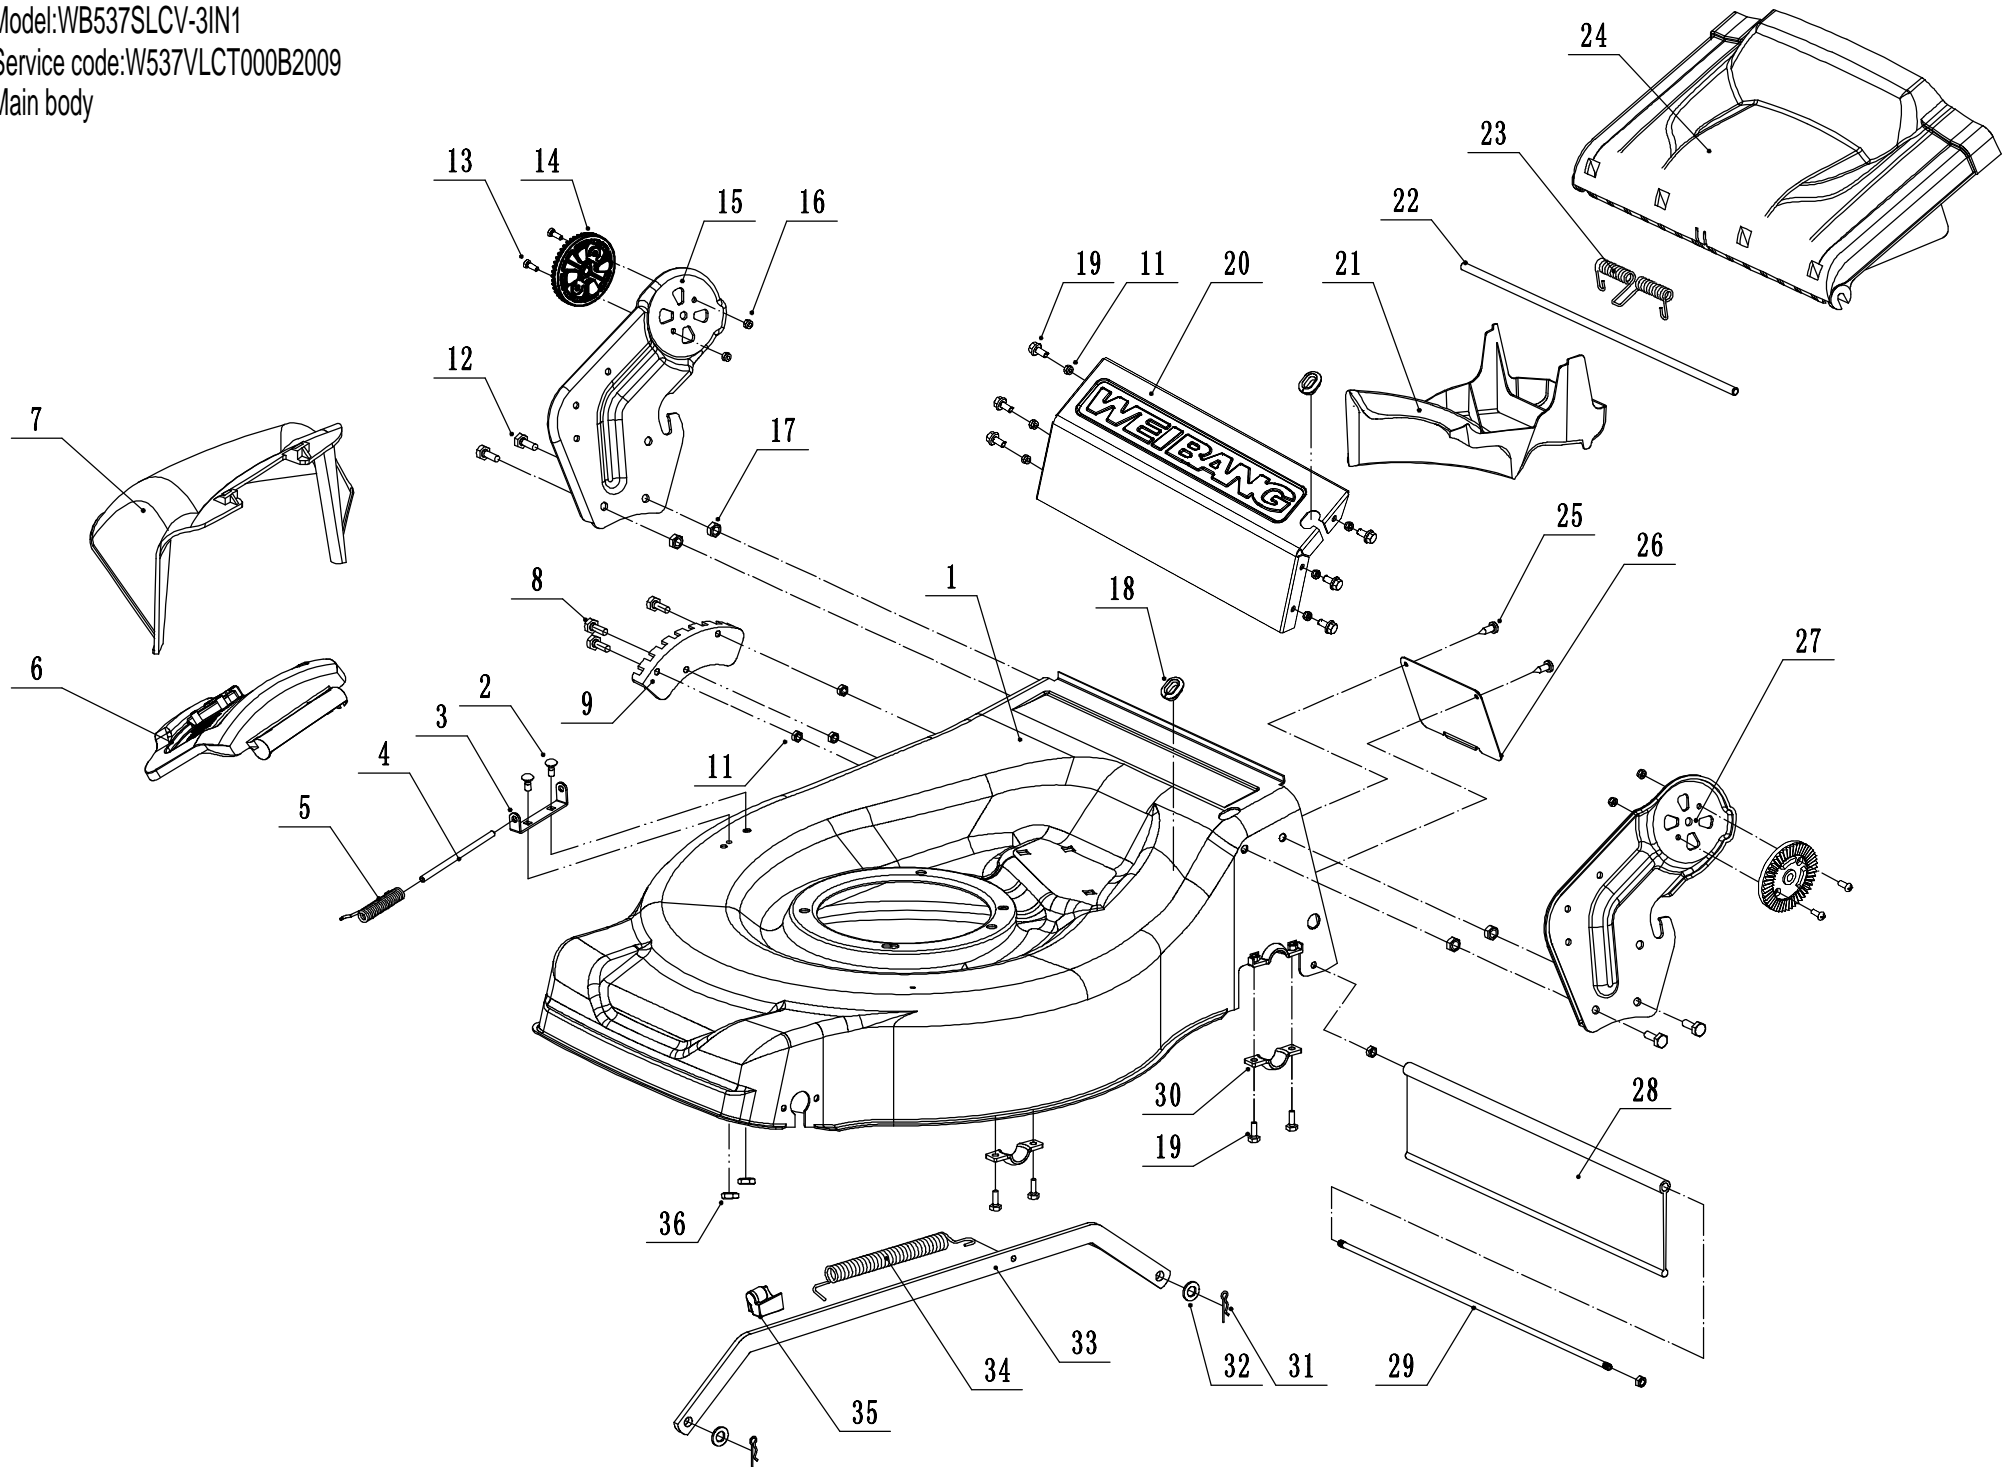

Model:WB537SLCV-3IN1

Service code:W537VLCT000B2009

Main body

LP	Kod	Nazwa	Ilość
1	5360101010J/49	Chassis	1
2	0107006014	Bolt - M6x14	2
3	5020118010/02	Side Discharge Cover Bracket	1
4	5020120010/02	Side Discharge Cover Spring	1
5	5020119010	Side Discharge Cover Pivot	1
6	5360119012	Side Discharge Cover Kit	1
7	5360120010J	Side Discharge Deflector	1
8	0101006014	Bolt - M6x14	3
9	5360123010/01	Graduator	1
11	0202006000	Lock Nut - M6	13
12	0102008016	Bolt - M8x16	4
13	0104005012	Screw - M5x12	4
14	AVSA000000040/22	Tooth Disc	2
15	5360125010K/40	Right Handle Bracket	1
16	0202005000	Lock Nut - M5	4
17	0202008000	Lock Nut - M8	4
18	5360122010C	Rubber Ring	2
19	0102006012	Bolt - M6x12	10
20	5360124030/49	Connector	1
21	5360115010	Mulching Plug	1
22	5360117010/02	Rod - Grass Bag Flap	1
23	5360118010	Spring - Grass Bag Flap	1
24	5360116010	Grass Bag Flap	1
25	0106004009	Screw - ST4.2x9.5	2
26	5360105010D/49	Baffle	1
27	5360124010K/40	Left Handle Bracket	1
28	5360127010	Trailing Flap	1
29	5360126010/02	Pivot - Trailing Flap	1
30	5320114020/02	Upper Bearing Bracket	2
31	5320333010	Spring Clip	2
32	0301010000	Plain Washer - M10	2
33	5360308010/40	Connector Rod	1
34	5320332010/02	Connecting Rod Spring	1
35	4560109012	Spring Bracket	1
36	0204006000	Lock Nut - M6	2

Model:WB537SLCV-3IN1

Service code:W537VLCT000B2009

Blade system

LP	Kod	Nazwa	Ilość
1	5360111010/02	Engine Washer 1	1
2	5360112010/02	Engine Washer 2	2
3	5320115010	Screw - 3/8x16x25	4
4	VB53V10/850S	Belt - V10x850 (30°)	1
5	4510401010	Key	2
6	4560402040/02	Engine Pulley	1
7	0105006006	Screw - M6x6	1
8	5360113010	Belt Shield	1
9	0302006000	Plain Washer - M6	3
10	0202006000	Lock Nut - M6	3
12	5320404020/02	Adapter	1
13	5310402010	Friction Disc	2
14	5310403010A/32	Blade	1
15	5310404010/02	Locking Disc	1
16	5310406010/04	Spring Washer	1
17	5320405011	Blade Bolt - 3/8x24x55	1