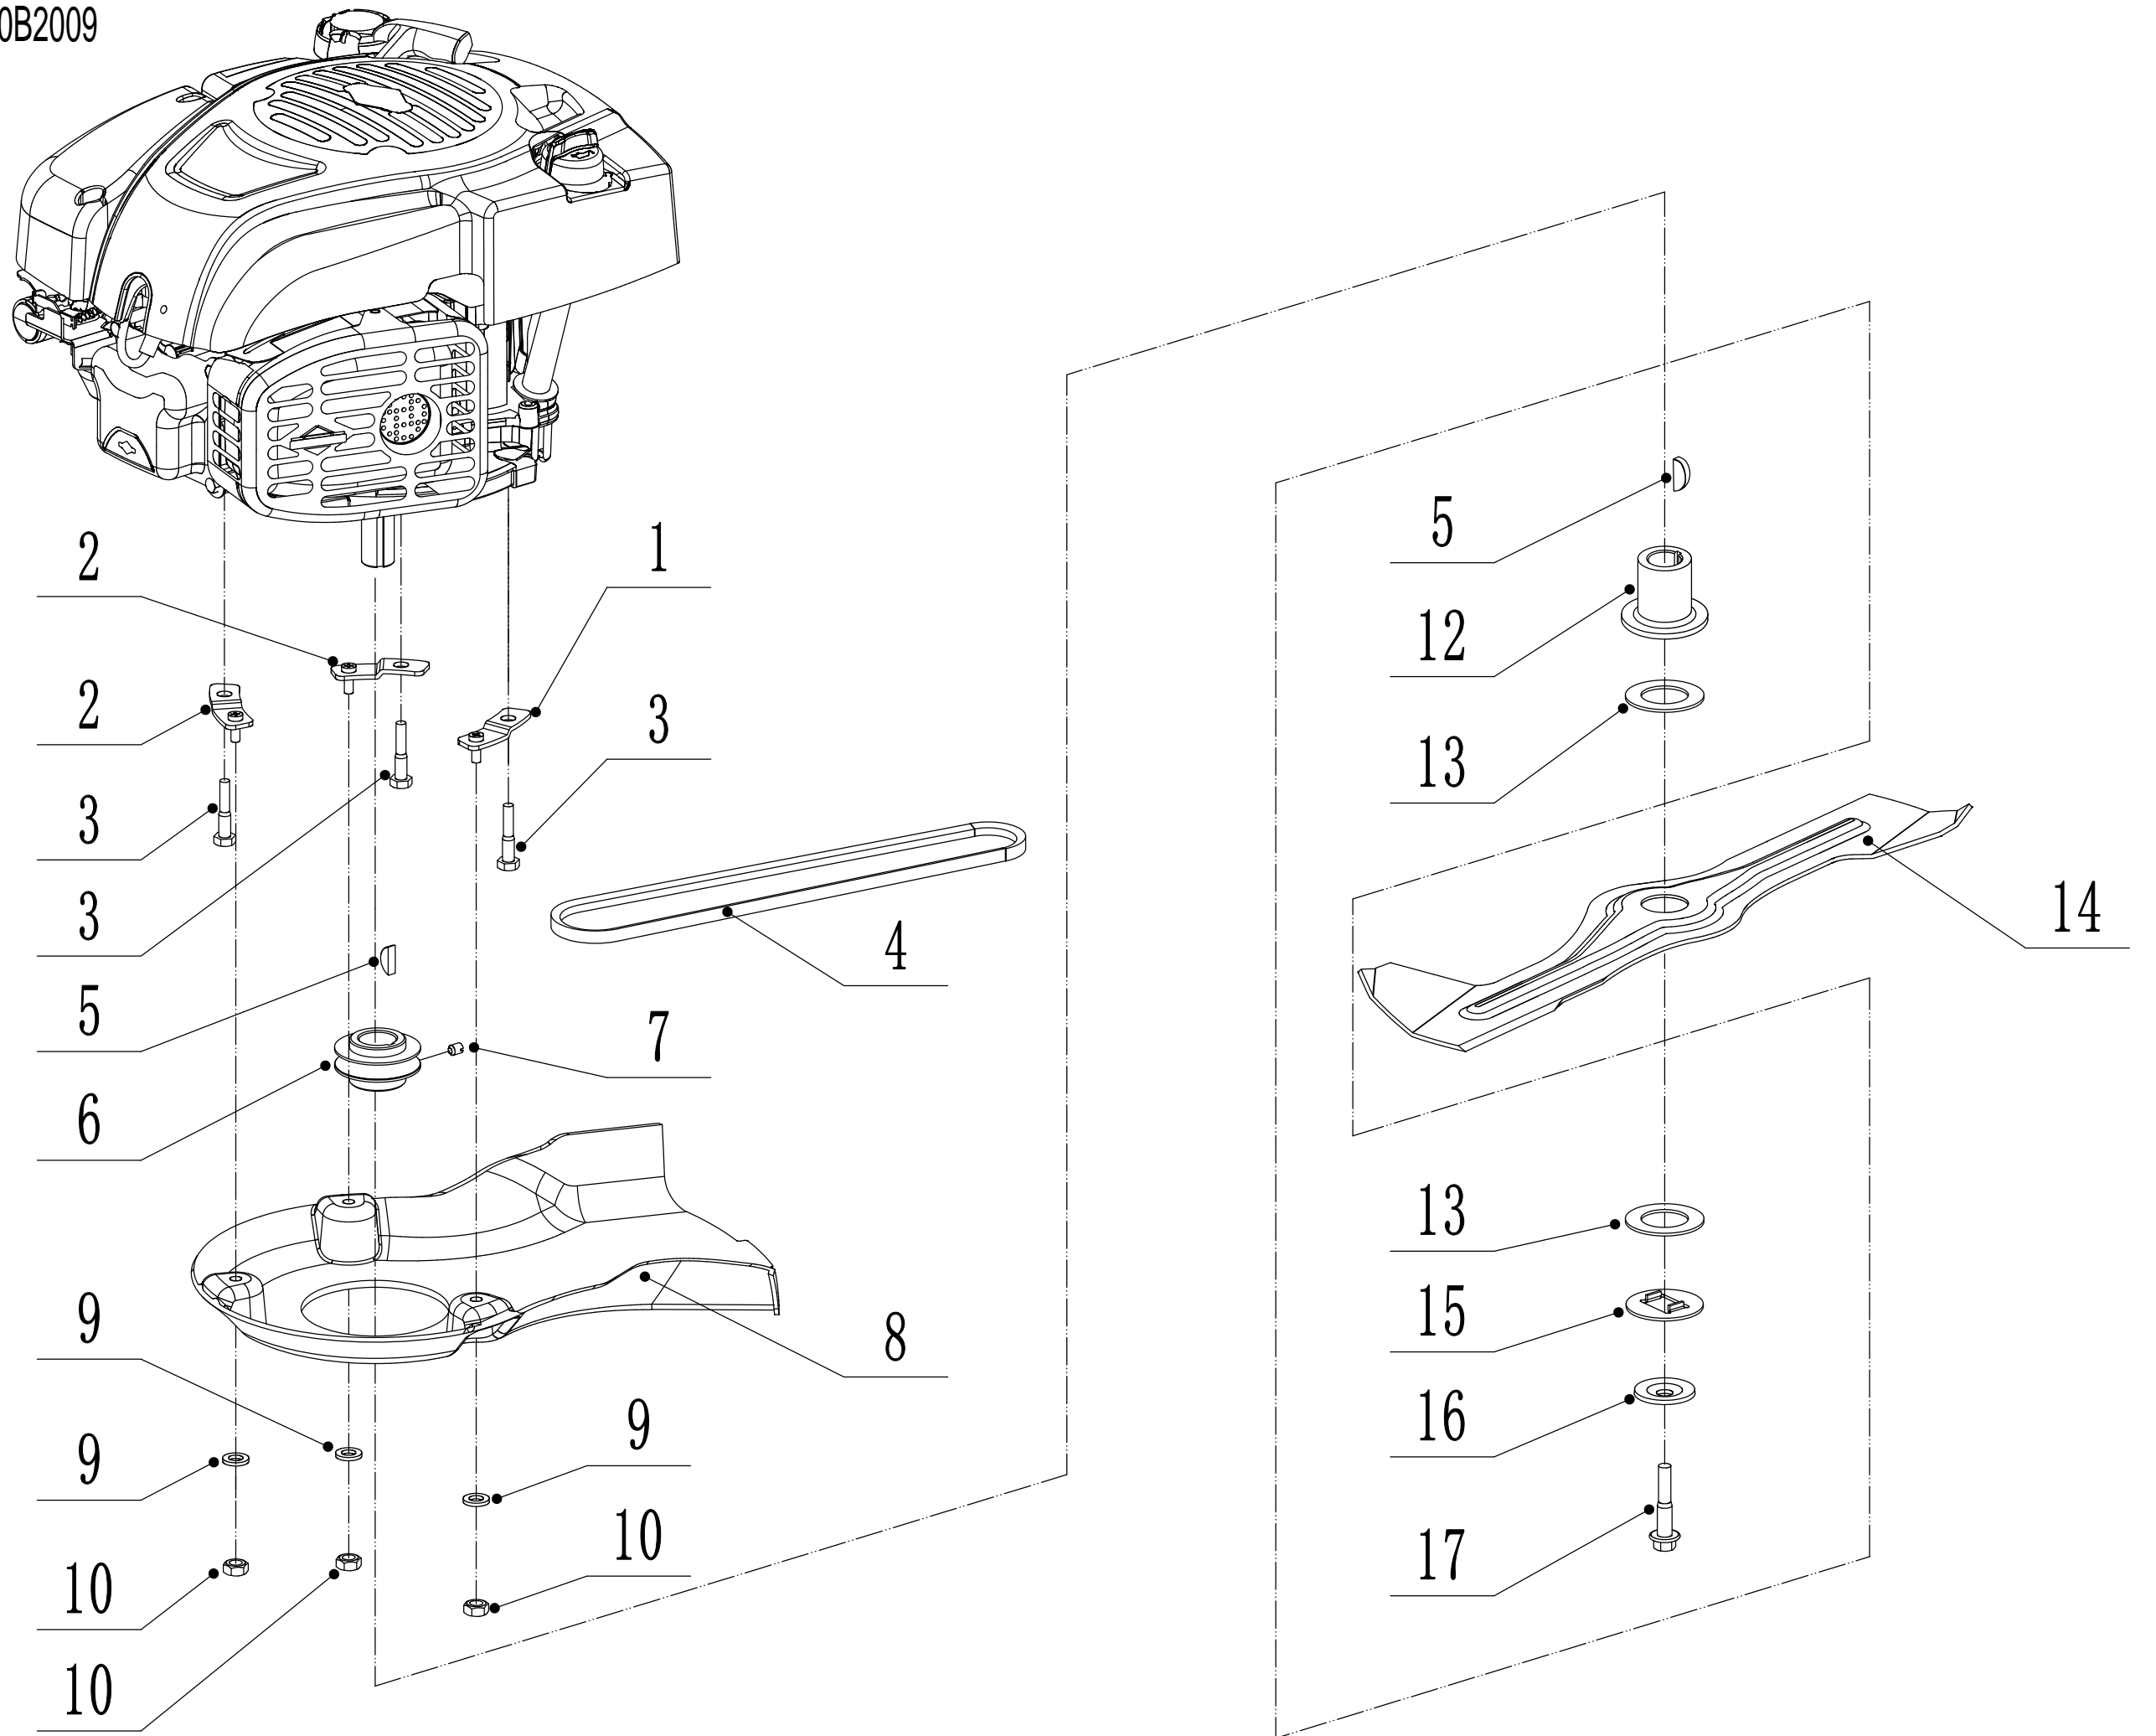

Model:WB537SLCV-3IN1

Service code:W537VLCT000B2009

Main body

Order	Part Number	Name_English	Quantity
1	5360101010J/49	Chassis	1
2	0107006014	Bolt - M6x14	2
3	5020118010/02	Side Discharge Cover Bracket	1
4	5020120010/02	Side Discharge Cover Spring	1
5	5020119010	Side Discharge Cover Pivot	1
6	5360119012	Side Discharge Cover Kit	1
7	5360120010J	Side Discharge Deflector	1
8	0104006016	Screw - M6x16	3
9	5360123010/01	Graduator	1
11	0202006000	Lock Nut - M6	9
12	0102008016	Bolt - M8x16	4
13	0104005012	Screw - M5x12	4
14	AVSA000000040/22	Tooth Disc	2
15	5360125010K/40	Right Handle Bracket	1
16	0202005000	Lock Nut - M5	4
17	0202008000	Lock Nut - M8	4
18	5360122010C	Rubber Ring	2
19	0102006012	Bolt - M6x12	10
20	5360124030/49	Connector	1
21	5360115010	Mulching Plug	1
22	5360117010/02	Rod - Grass Bag Flap	1
23	5360118010	Spring - Grass Bag Flap	1
24	5360116010	Grass Bag Flap	1
25	0106004009	Screw - ST4.2x9.5	2
26	5360105010D/49	Baffle	1
27	5360124010K/40	Left Handle Bracket	1
28	5360127010	Trailing Flap	1
29	5360126010/02	Pivot - Trailing Flap	1
30	5320114020/02	Upper Bearing Bracket	2
31	5320333010	Spring Clip	2
32	0301010000	Plain Washer - M10	2
33	5360308010/40	Connector Rod	1
34	5320332010/02	Connecting Rod Spring	1
35	4560109012	Spring Bracket	1
36	0204006000	Lock Nut - M6	2

Model:WB537SLCV-3IN1

Service code:W537VLCT000B2009

Blade system

Order	Part Number	Name_English	Quantity
1	5360111010/02	Engine Washer 1	1
2	5360112010/02	Engine Washer 2	2
3	5320115010	Screw - 3/8x16x25	4
4	VB53V10/850S	Belt - V10x850 (30°)	1
5	4510401010	Key	2
6	4560402040/02	Engine Pulley	1
7	0105006006	Screw - M6x6	1
8	5360113010	Belt Shield	1
9	0302006000	Plain Washer - M6	3
10	0202006000	Lock Nut - M6	3
12	5320404020/02	Adapter	1
13	5310402010	Friction Disc	2
14	5310403010A/32	Blade	1
15	5310404010/02	Locking Disc	1
16	5310406010/04	Spring Washer	1
17	5320405011	Blade Bolt - 3/8x24x55	1