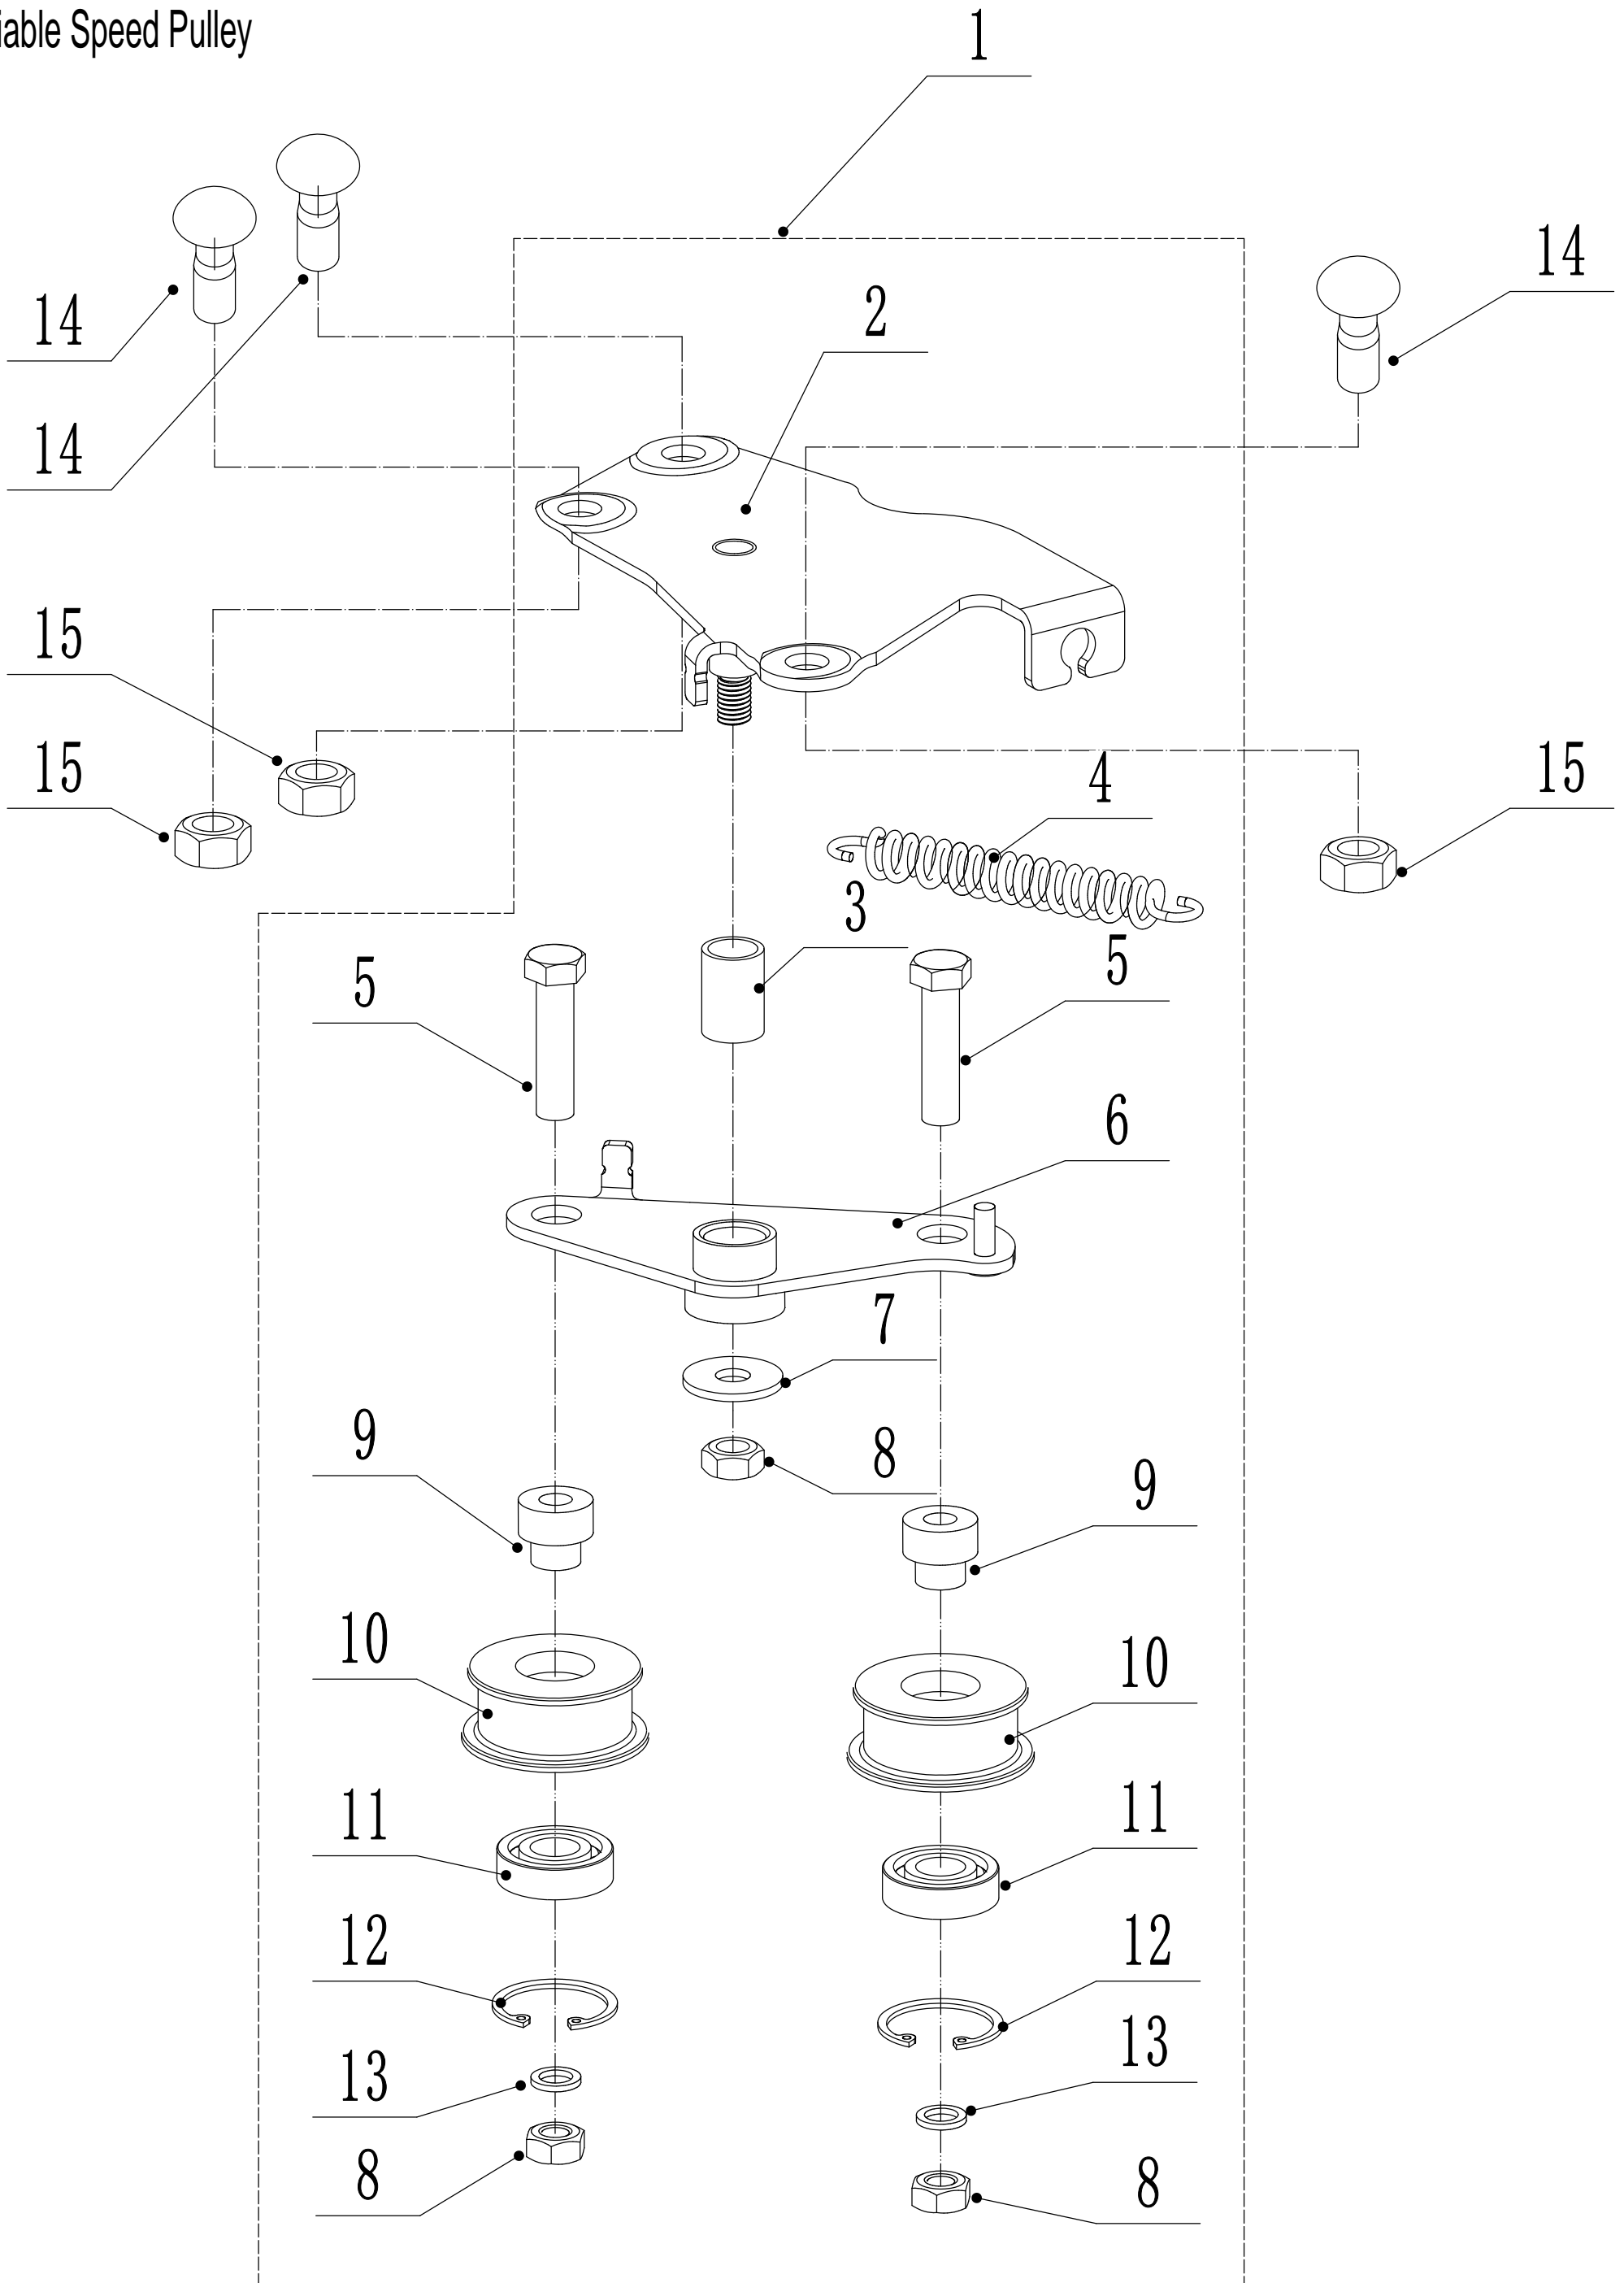

Model:WB537SLCV-3IN1

Service code:W537VLCT000B2009

Handle and controls

Order	Part Number	Name_English	Quantity
1	GM53C01000001B/49	Handle	1
2	GM56E010000082	Handle Sheath	1
3	5320511030S/40	Clutch Lever	1
4	5320503020S/40	OPC Lever	1
5	5020501030S	Control Cover - Upper	1
6	5380508010	Speed Control Grip	1
7	0106003013	Screw - ST2.9x13	2
8	5380510010	Throttle Control Grip	1
9	0108006060	Screw - M6x60	2
10	0108006050	Screw - M6x50	1
11	5020501040S	Control Box Lower Cover	1
12	LH194-1225	Clutch Cable	1
13	BS120-1180	OPC Cable (Engine Brake)	1
14	0113040018	Screw	4
15	ZD8/200	Cable tie	3
16	0301006000	Washer - M6	7
17	5380512010	Throttle Control Bracket	1
18	0202006000	Lock Nut - M6	4
19	5360505010K	Speed Control Bracket	1
20	0202005000	Lock Nut - M5	1
21	5360506011	Speed Control Cable bolt	1
22	YM72-1115-A	Throttle Cable	1
23	TX145-1060-A	Speed Control Cable	1
24	4510511010/01	Hook - Starter Rope	1
25	0301005000	Washer - M5	1
26	0104005008	Screw - M5x8	1
27	4510114030	Fix Cap	2
28	GM48S000000100	Connecting Bolt	2
29	GM56A100400000	Lock Lever	2
30	0801008025	Axis Pin - 8x25	2
31	GM56A100000040/04	Spacer	2
32	GM56A100000050/02	Spacer	4
33	GM48S030200000	Tooth Disc Kit	2
34	0203008000	Lock Nut - M8	2

Variable Speed Pulley

Order	Part Number	Name_English	Quantity
1	Y095360	Belt Tensioner Assembly	1
2	5360129010/02	Tensional Arm Bracket	1
3	4820112010	Nylon Bush	1
4	4820114010	Tensional Spring	1
5	4820120010	Bolt	2
6	5360130010/02	Tensional Arm Weldment	1
7	0302008000	Washer - M8	1
8	0202008000	Lock Nut - M8	3
9	5360131020/02	Tensional Pulley Spacer	2
10	4820119010	Tensional Pulley	2
11	6001/2RZ	Bearing	2
12	0901028000	Internal Circlip - M28	2
13	0301008000	Plain Washer - M6	2
14	0107010025	Bolt - M10x25	3
15	0202010000	Lock Nut - M10	3