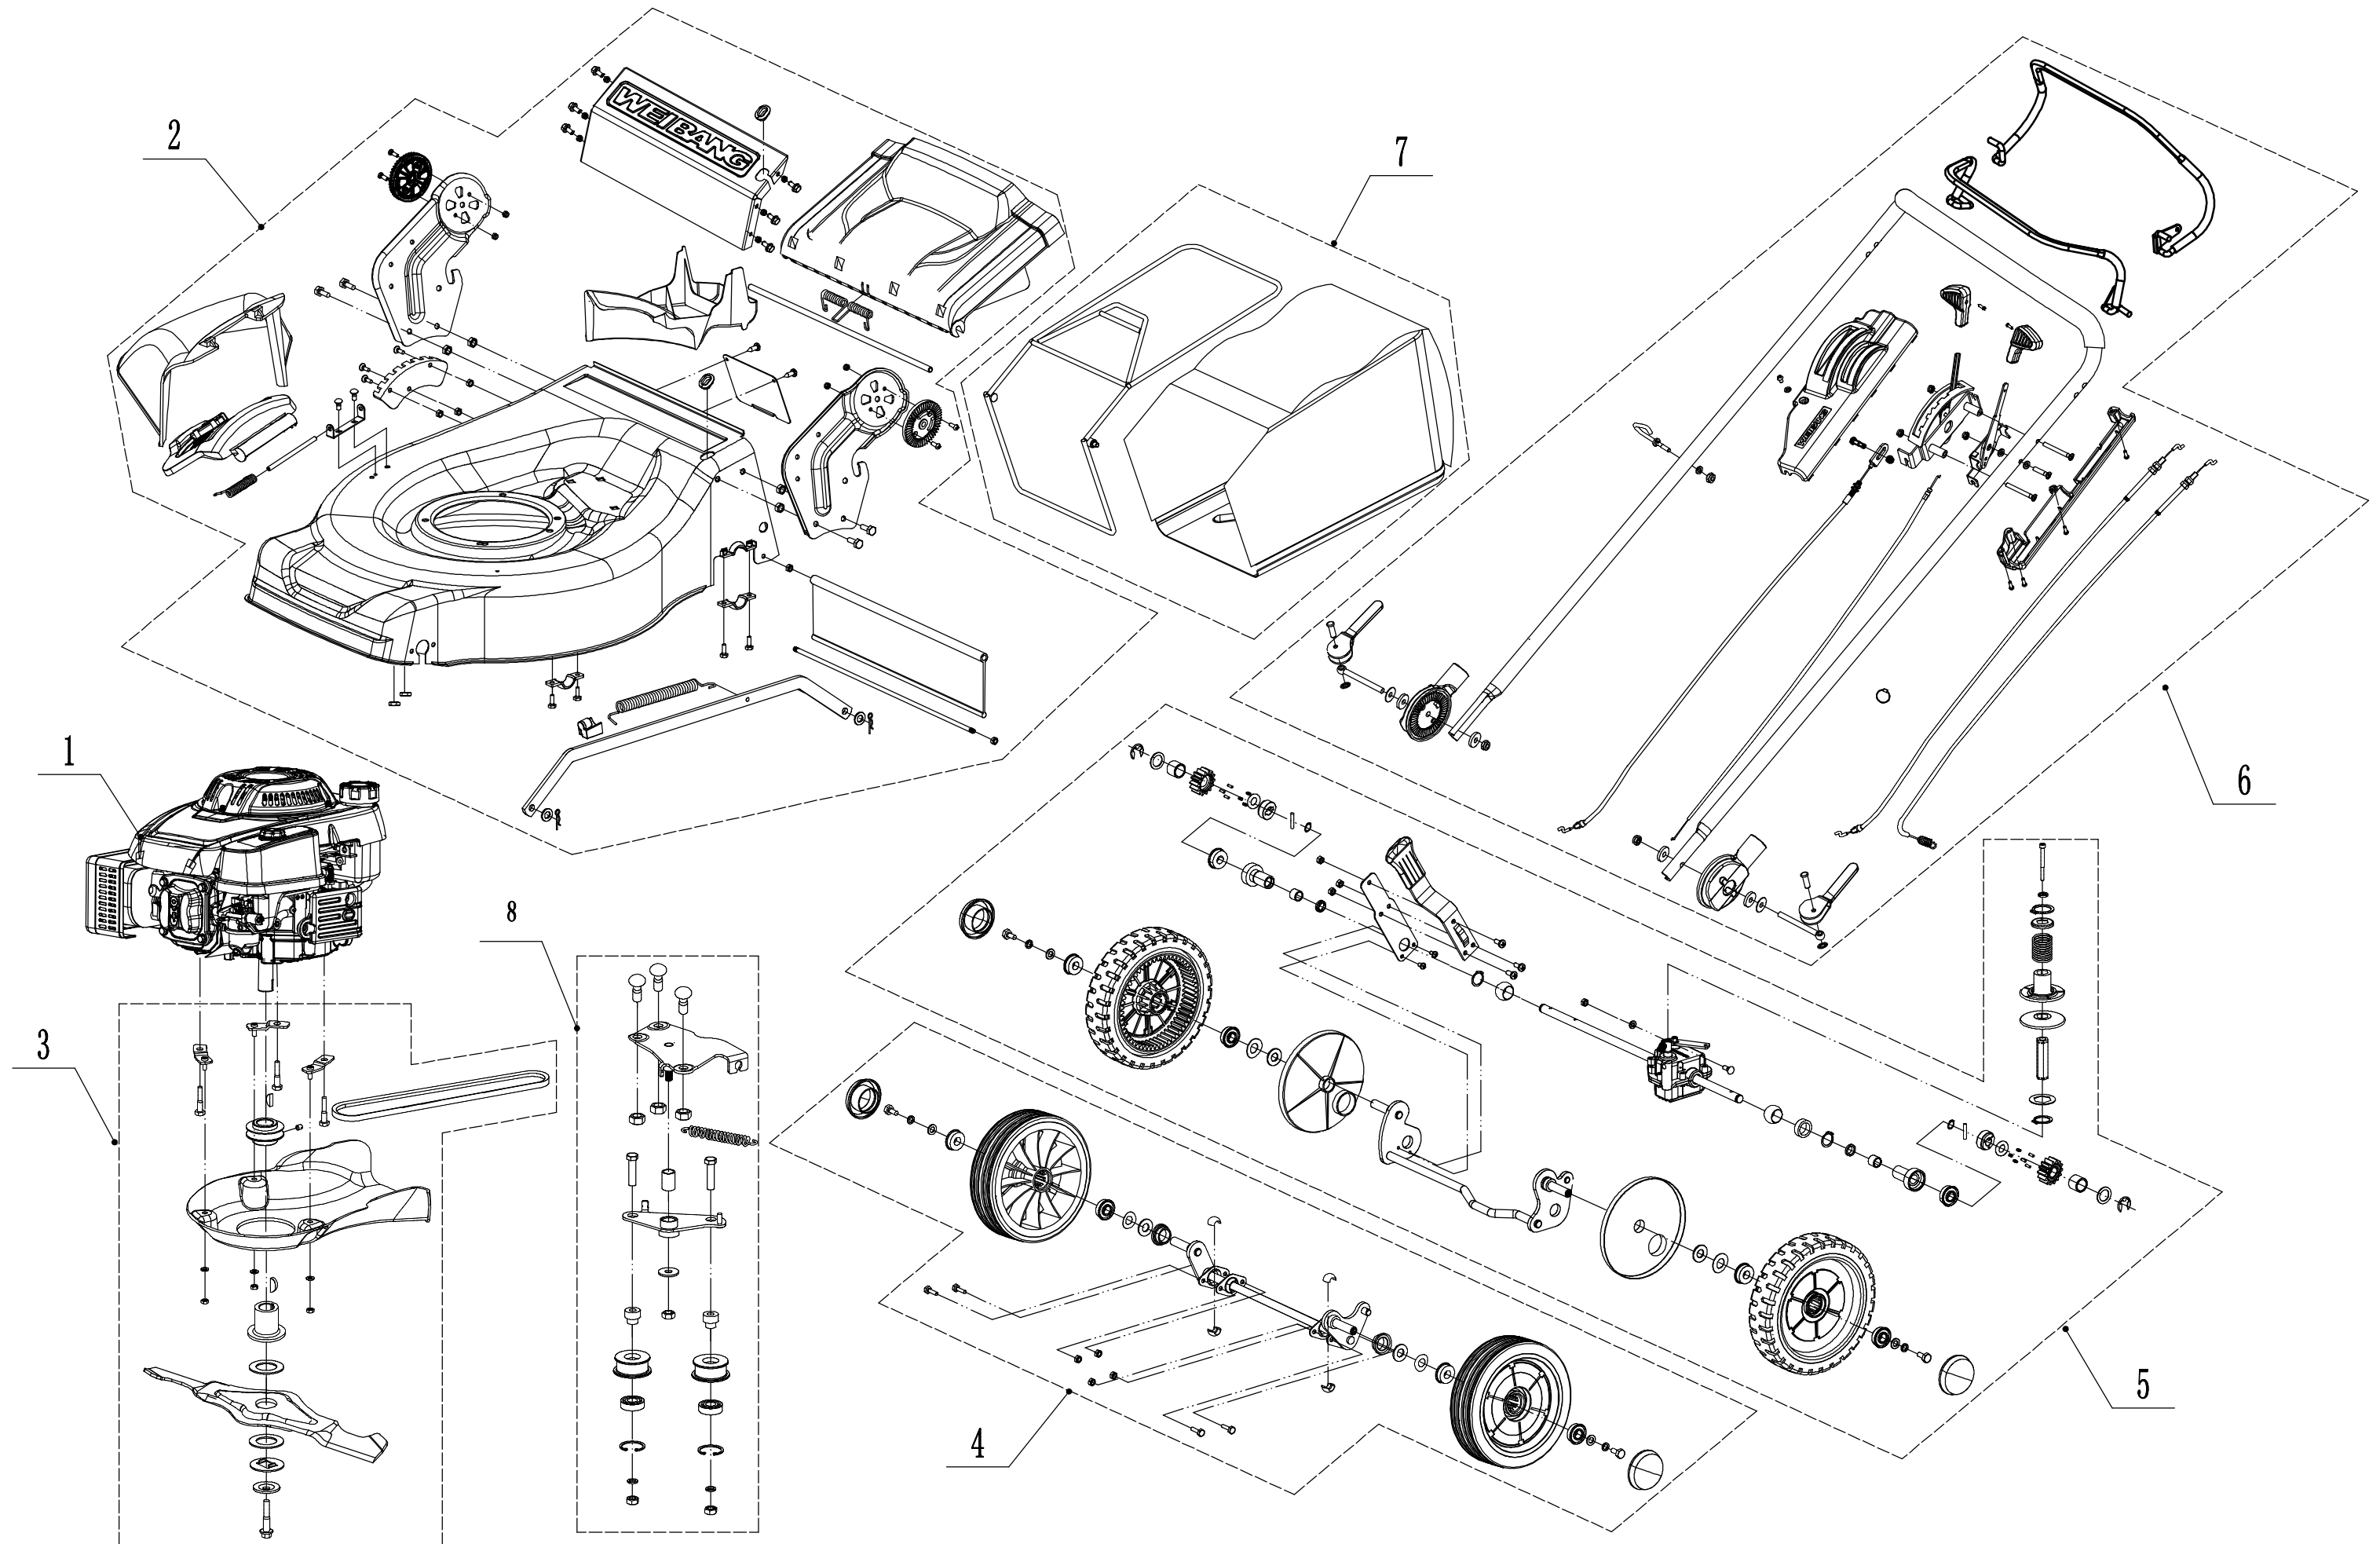

Model:WB537SLCV-3IN1

Service code:W537VLCT000B2009

Subassembly Code	Name_English	Parts List
1		Engine
2		Main Body
3		Blade System
4		Front Axle
5		Rear Axle
6		Handle And Controls
7		Grass Catcher
8		Variable Speed Pulley

Model:WB537SLCV-3IN1

Service code:W537VLCT000B2009

Blade system

Order	Part Number	Name_English	Quantity
1	5360111010/02	Engine Washer 1	1
2	5360112010/02	Engine Washer 2	2
3	5320115010	Screw - 3/8x16x25	4
4	VB53V10/850S	Belt - V10x850 (30°)	1
5	4510401010	Key	2
6	4560402040/02	Engine Pulley	1
7	0105006006	Screw - M6x6	1
8	5360113010	Belt Shield	1
9	0302006000	Plain Washer - M6	3
10	0202006000	Lock Nut - M6	3
12	5320404020/02	Adapter	1
13	5310402010	Friction Disc	2
14	5310403010A/32	Blade	1
15	5310404010/02	Locking Disc	1
16	5310406010/04	Spring Washer	1
17	5320405011	Blade Bolt - 3/8x24x55	1

Variable Speed Pulley

Order	Part Number	Name_English	Quantity
1	Y095360	Belt Tensioner Assembly	1
2	5360129010/02	Tensional Arm Bracket	1
3	4820112010	Nylon Bush	1
4	4820114010	Tensional Spring	1
5	4820120010	Bolt	2
6	5360130010/02	Tensional Arm Weldment	1
7	0302008000	Washer - M8	1
8	0202008000	Lock Nut - M8	3
9	5360131020/02	Tensional Pulley Spacer	2
10	4820119010	Tensional Pulley	2
11	6001/2RZ	Bearing	2
12	0901028000	Internal Circlip - M28	2
13	0301008000	Plain Washer - M6	2
14	0107010025	Bolt - M10x25	3
15	0202010000	Lock Nut - M10	3