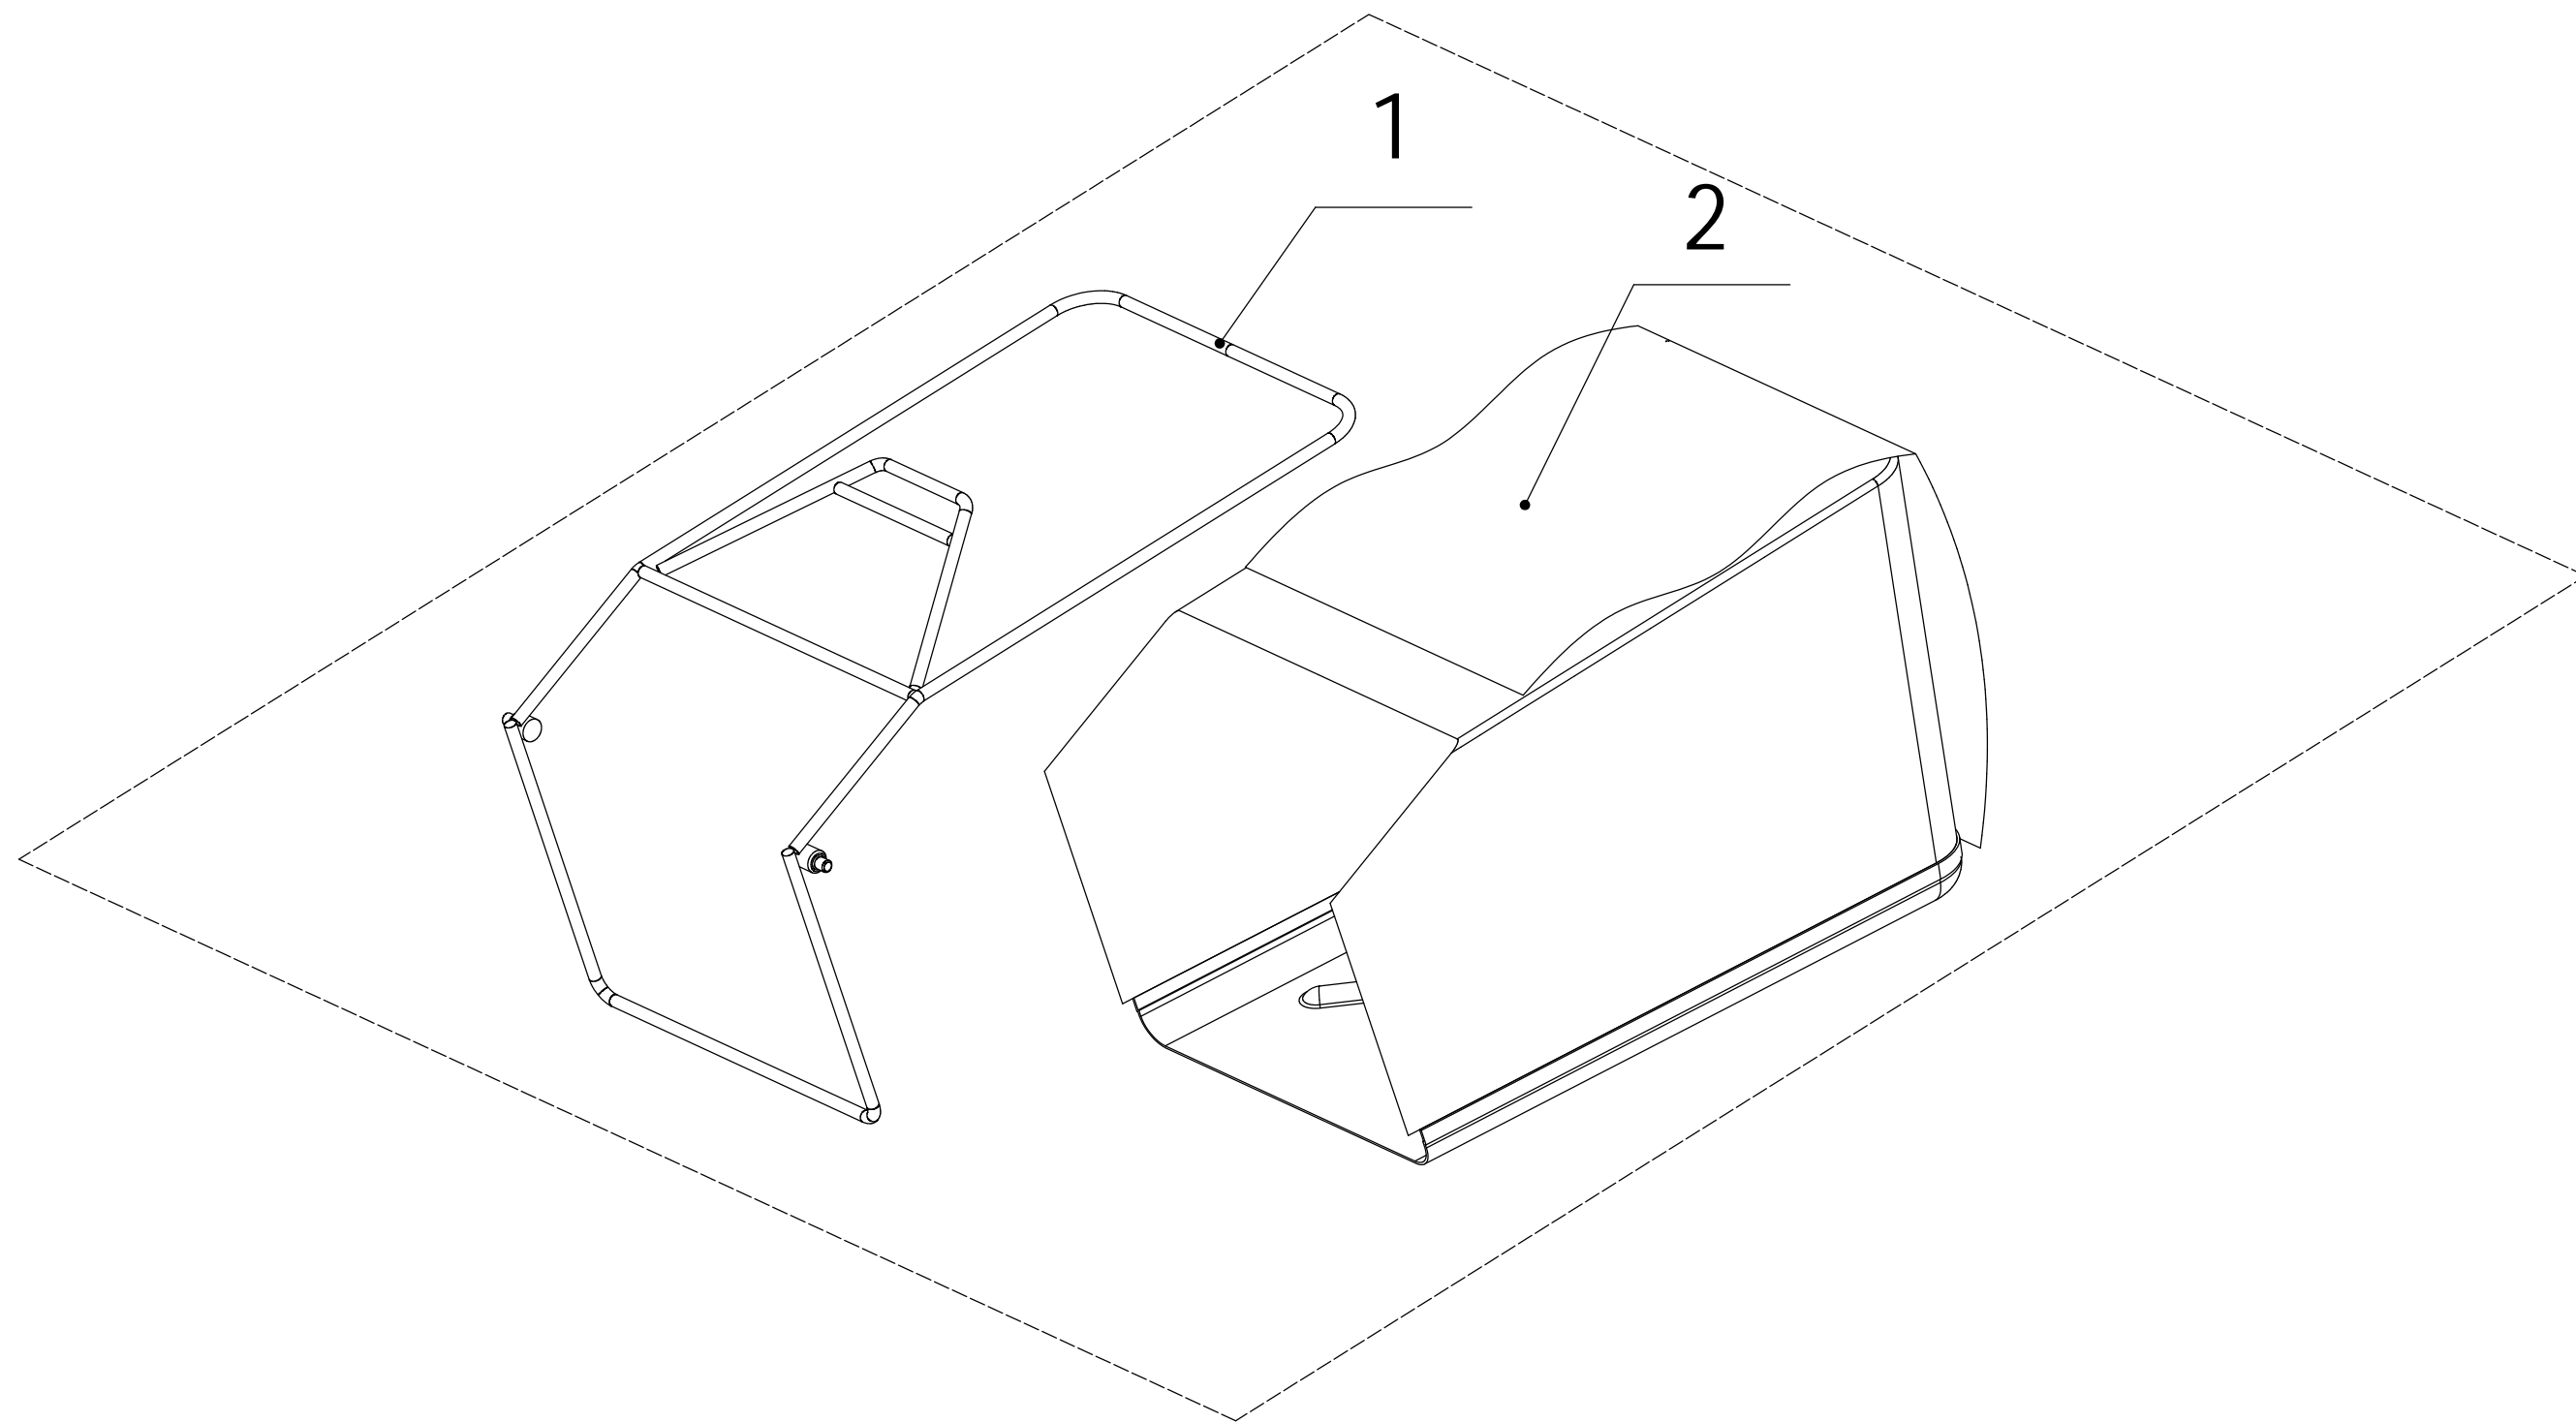

Model:WB537SLCV-3IN1
Service code:W537VLCT000B2009
Grass catcher

Order	Part Number	Name_English	Quantity
1	5360602010T/22	Grass Bag Frame	1
2	5360603010T/84	Grass Bag	1