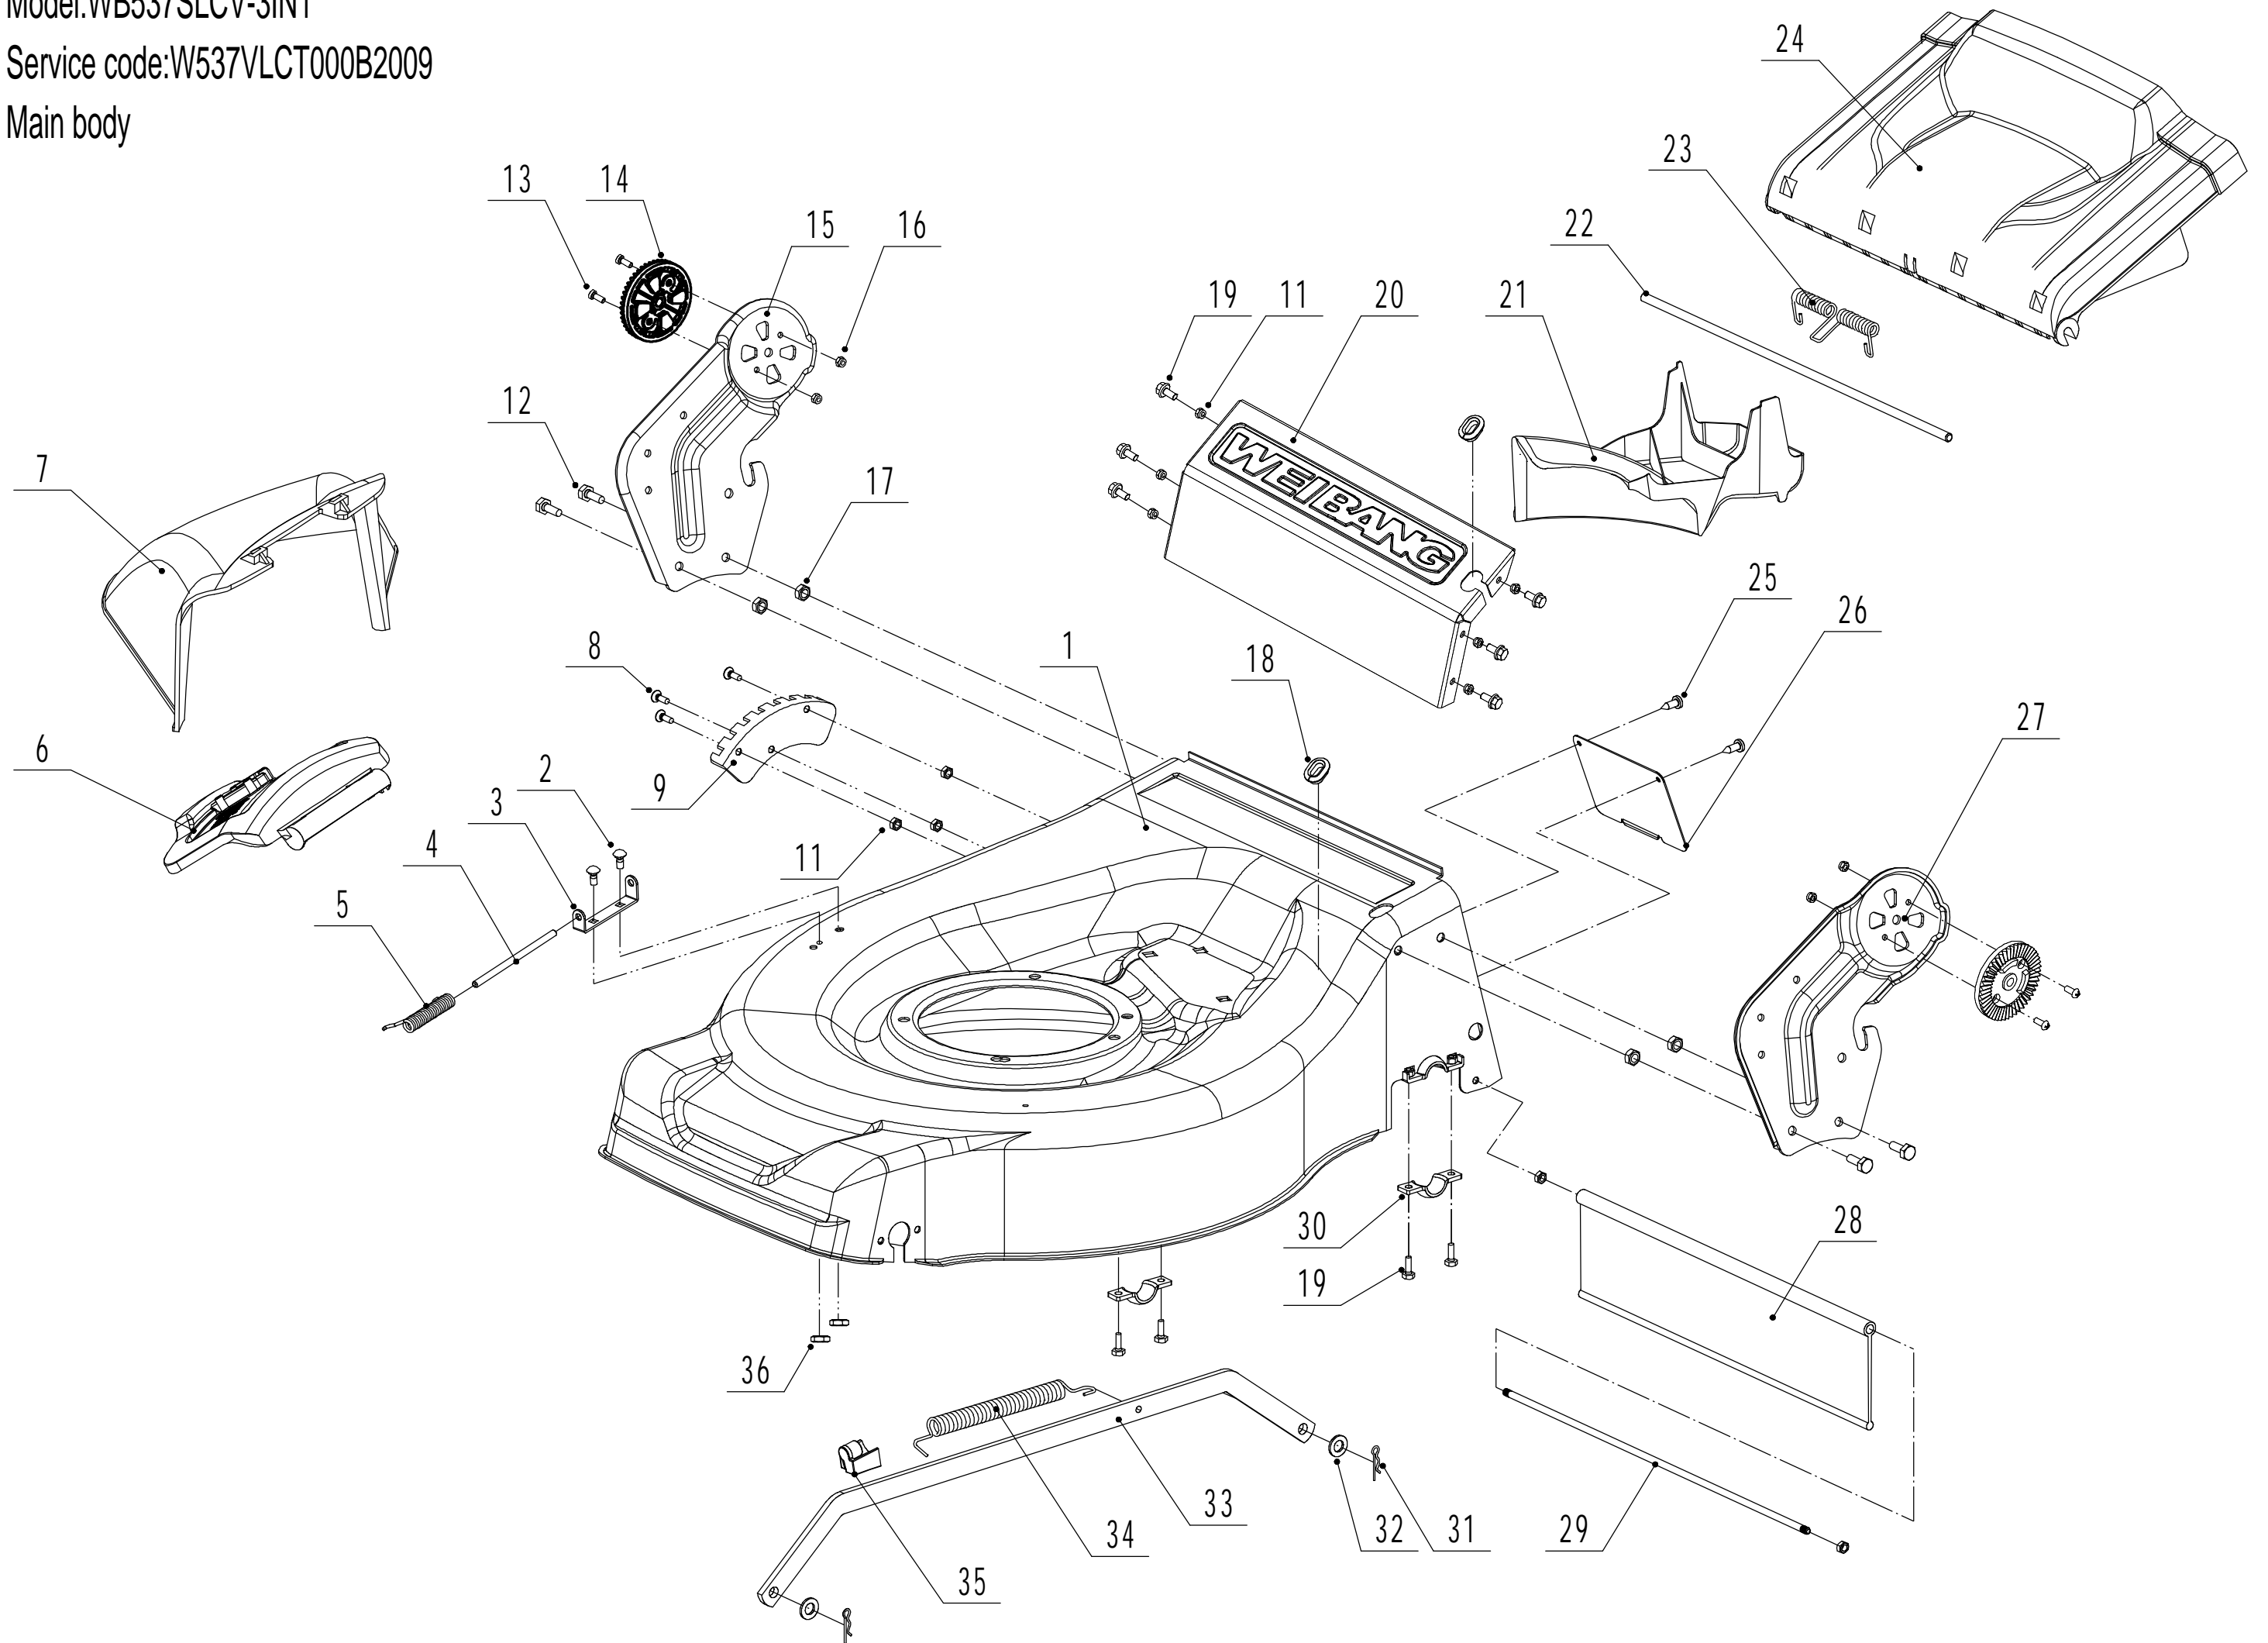

Model:WB537SLCV-3IN1

Service code:W537VLCT000B2009

Main body

Order	Part Number	Name_English	Quantity
1	5360101010J/49	Chassis	1
2	0107006014	Bolt - M6x14	2
3	5020118010/02	Side Discharge Cover Bracket	1
4	5020120010/02	Side Discharge Cover Spring	1
5	5020119010	Side Discharge Cover Pivot	1
6	5360119012	Side Discharge Cover Kit	1
7	5360120010J	Side Discharge Deflector	1
8	0104006016	Screw - M6x16	3
9	5360123010/01	Graduator	1
11	0202006000	Lock Nut - M6	9
12	0102008016	Bolt - M8x16	4
13	0104005012	Screw - M5x12	4
14	AVSA000000040/22	Tooth Disc	2
15	5360125010K/40	Right Handle Bracket	1
16	0202005000	Lock Nut - M5	4
17	0202008000	Lock Nut - M8	4
18	5360122010C	Rubber Ring	2
19	0102006012	Bolt - M6x12	10
20	5360124030/49	Connector	1
21	5360115010	Mulching Plug	1
22	5360117010/02	Rod - Grass Bag Flap	1
23	5360118010	Spring - Grass Bag Flap	1
24	5360116010	Grass Bag Flap	1
25	0106004009	Screw - ST4.2x9.5	2
26	5360105010D/49	Baffle	1
27	5360124010K/40	Left Handle Bracket	1
28	5360127010	Trailing Flap	1
29	5360126010/02	Pivot - Trailing Flap	1
30	5320114020/02	Upper Bearing Bracket	2
31	5320333010	Spring Clip	2
32	0301010000	Plain Washer - M10	2
33	5360308010/40	Connector Rod	1
34	5320332010/02	Connecting Rod Spring	1
35	4560109012	Spring Bracket	1
36	0204006000	Lock Nut - M6	2