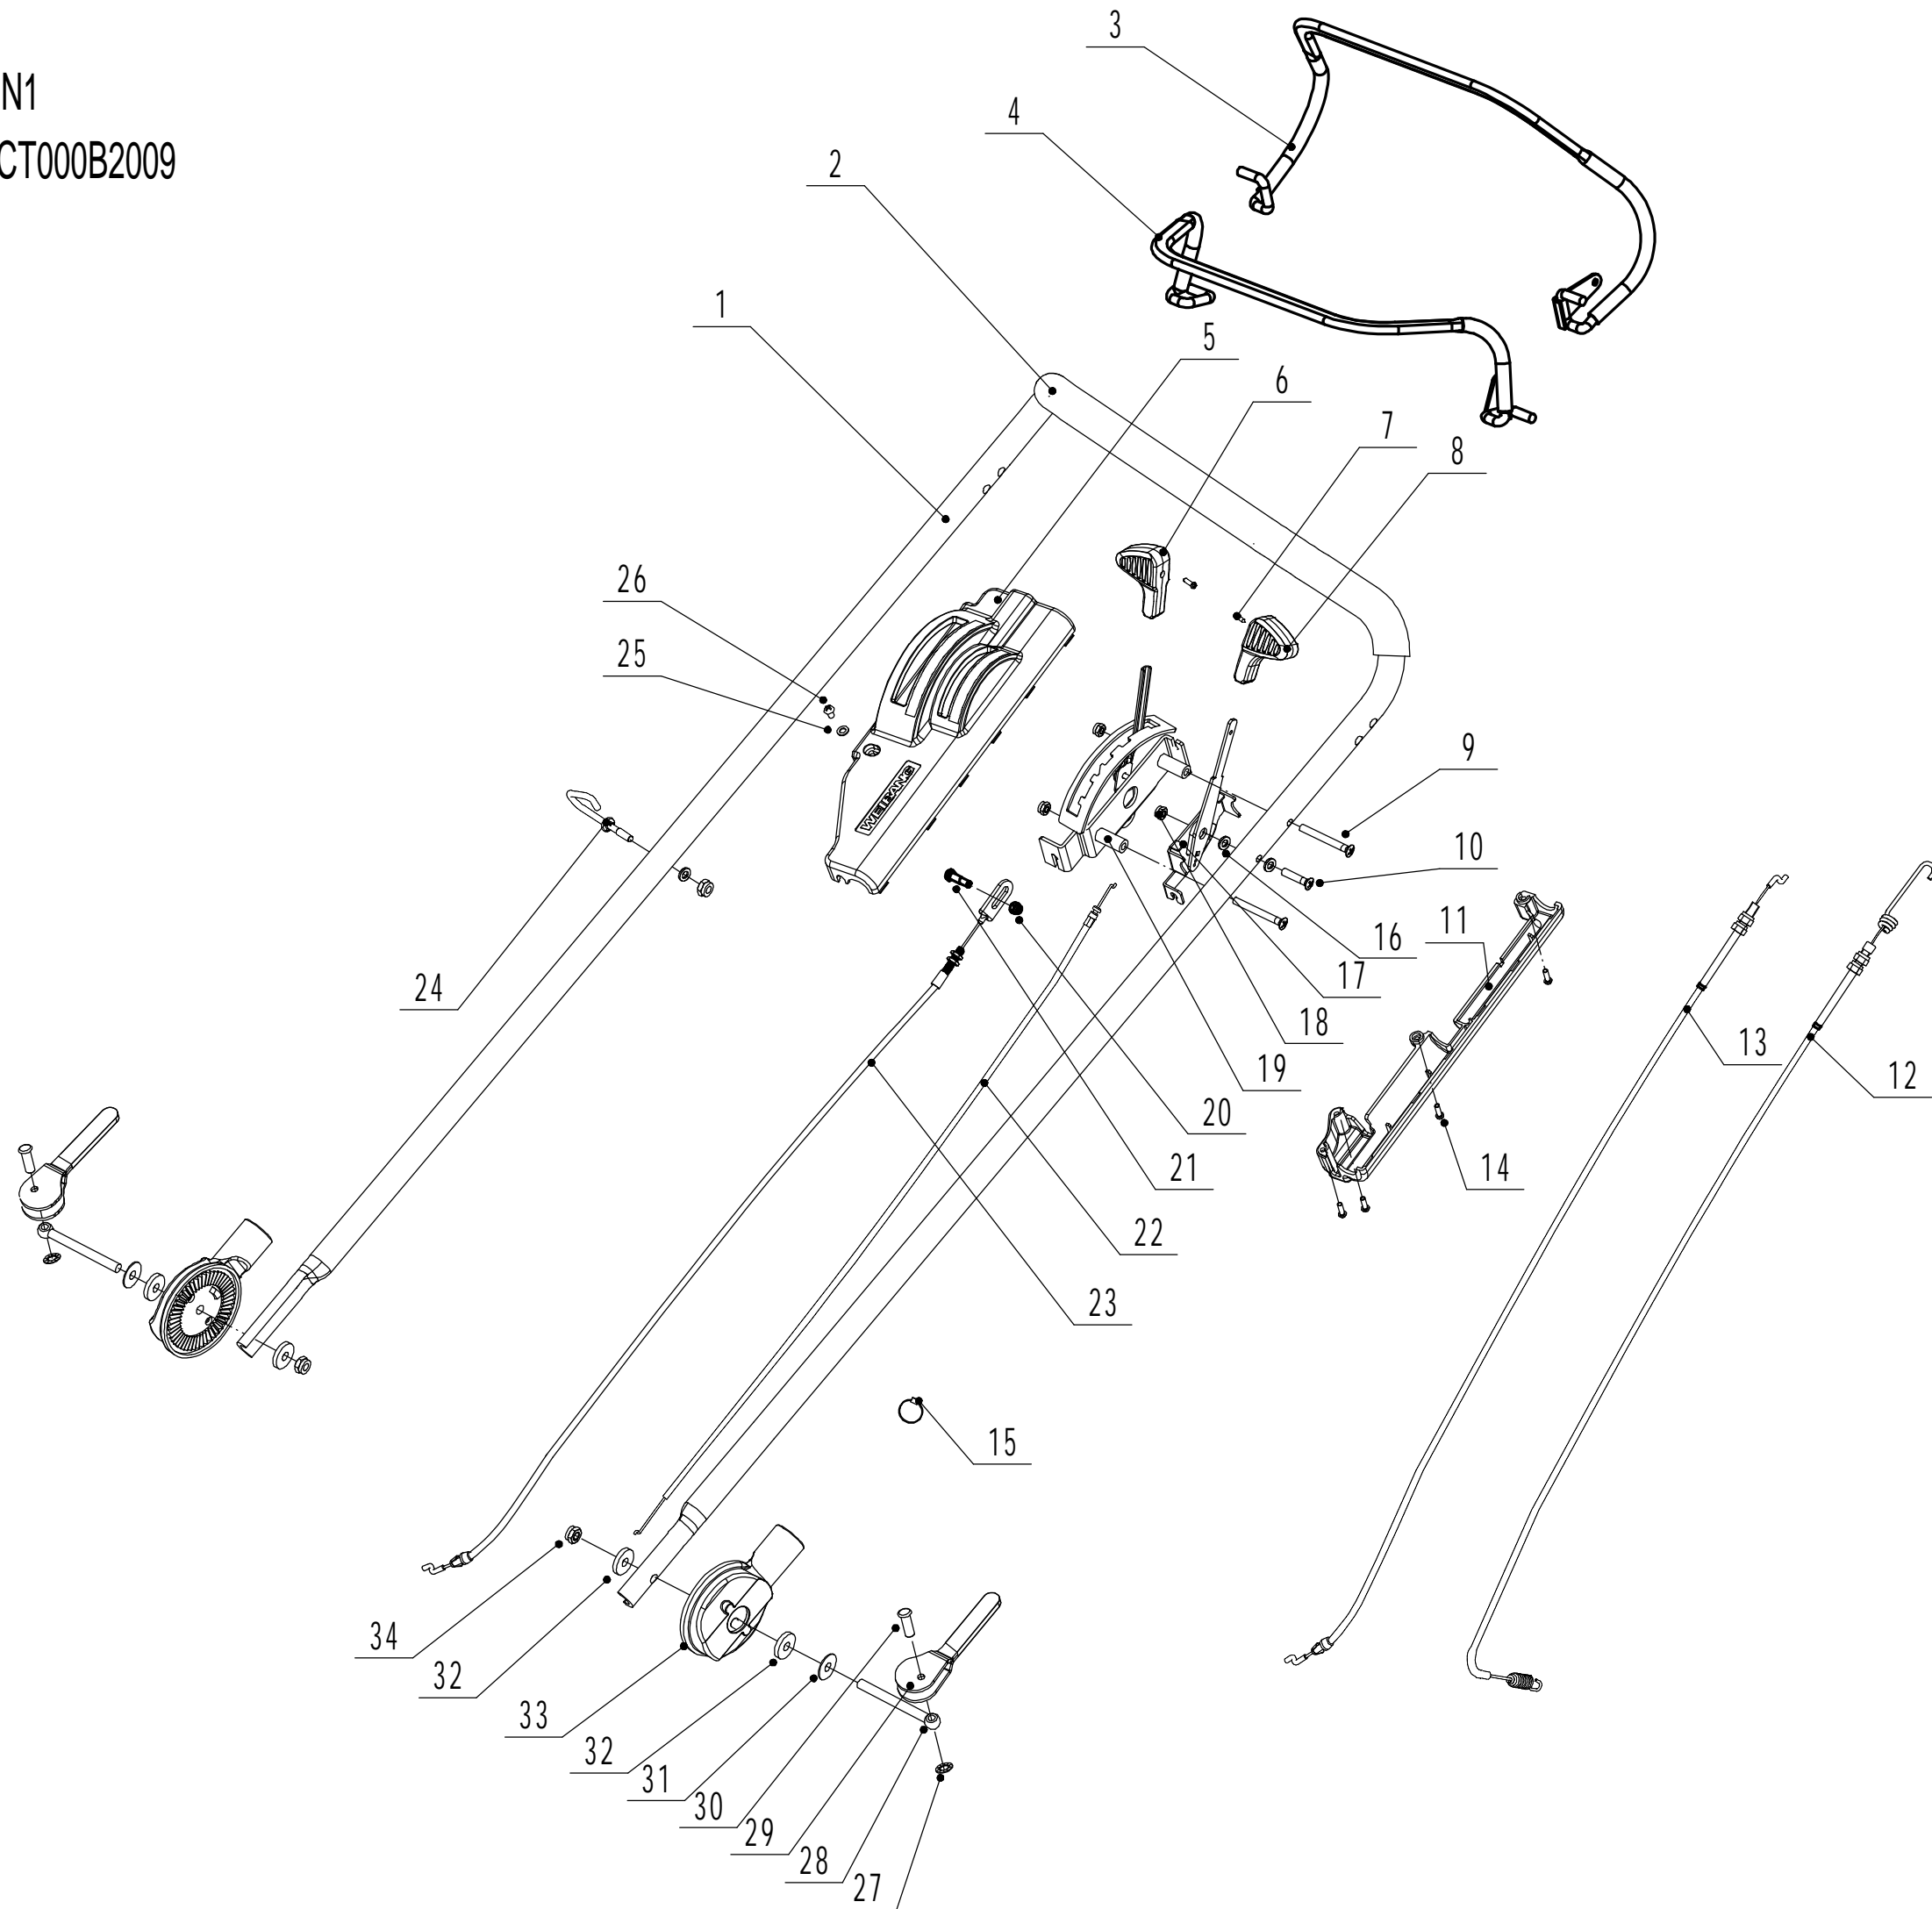

Model:WB537SLCV-3IN1

Service code:W537VLCT000B2009

Handle and controls

Order	Part Number	Name_English	Quantity
1	GM53C01000001B/49	Handle	1
2	GM56E010000082	Handle Sheath	1
3	5320511030S/40	Clutch Lever	1
4	5320503020S/40	OPC Lever	1
5	5020501030S	Control Cover - Upper	1
6	5380508010	Speed Control Grip	1
7	0106003013	Screw - ST2.9x13	2
8	5380510010	Throttle Control Grip	1
9	0108006060	Screw - M6x60	2
10	0108006050	Screw - M6x50	1
11	5020501040S	Control Box Lower Cover	1
12	LH194-1225	Clutch Cable	1
13	BS120-1180	OPC Cable (Engine Brake)	1
14	0113040018	Screw	4
15	ZD8/200	Cable tie	3
16	0301006000	Washer - M6	7
17	5380512010	Throttle Control Bracket	1
18	0202006000	Lock Nut - M6	4
19	5360505010K	Speed Control Bracket	1
20	0202005000	Lock Nut - M5	1
21	5360506011	Speed Control Cable bolt	1
22	YM72-1115-A	Throttle Cable	1
23	TX145-1060-A	Speed Control Cable	1
24	4510511010/01	Hook - Starter Rope	1
25	0301005000	Washer - M5	1
26	0104005008	Screw - M5x8	1
27	4510114030	Fix Cap	2
28	GM48S000000100	Connecting Bolt	2
29	GM56A100400000	Lock Lever	2
30	0801008025	Axis Pin - 8x25	2
31	GM56A100000040/04	Spacer	2
32	GM56A100000050/02	Spacer	4
33	GM48S030200000	Tooth Disc Kit	2
34	0203008000	Lock Nut - M8	2