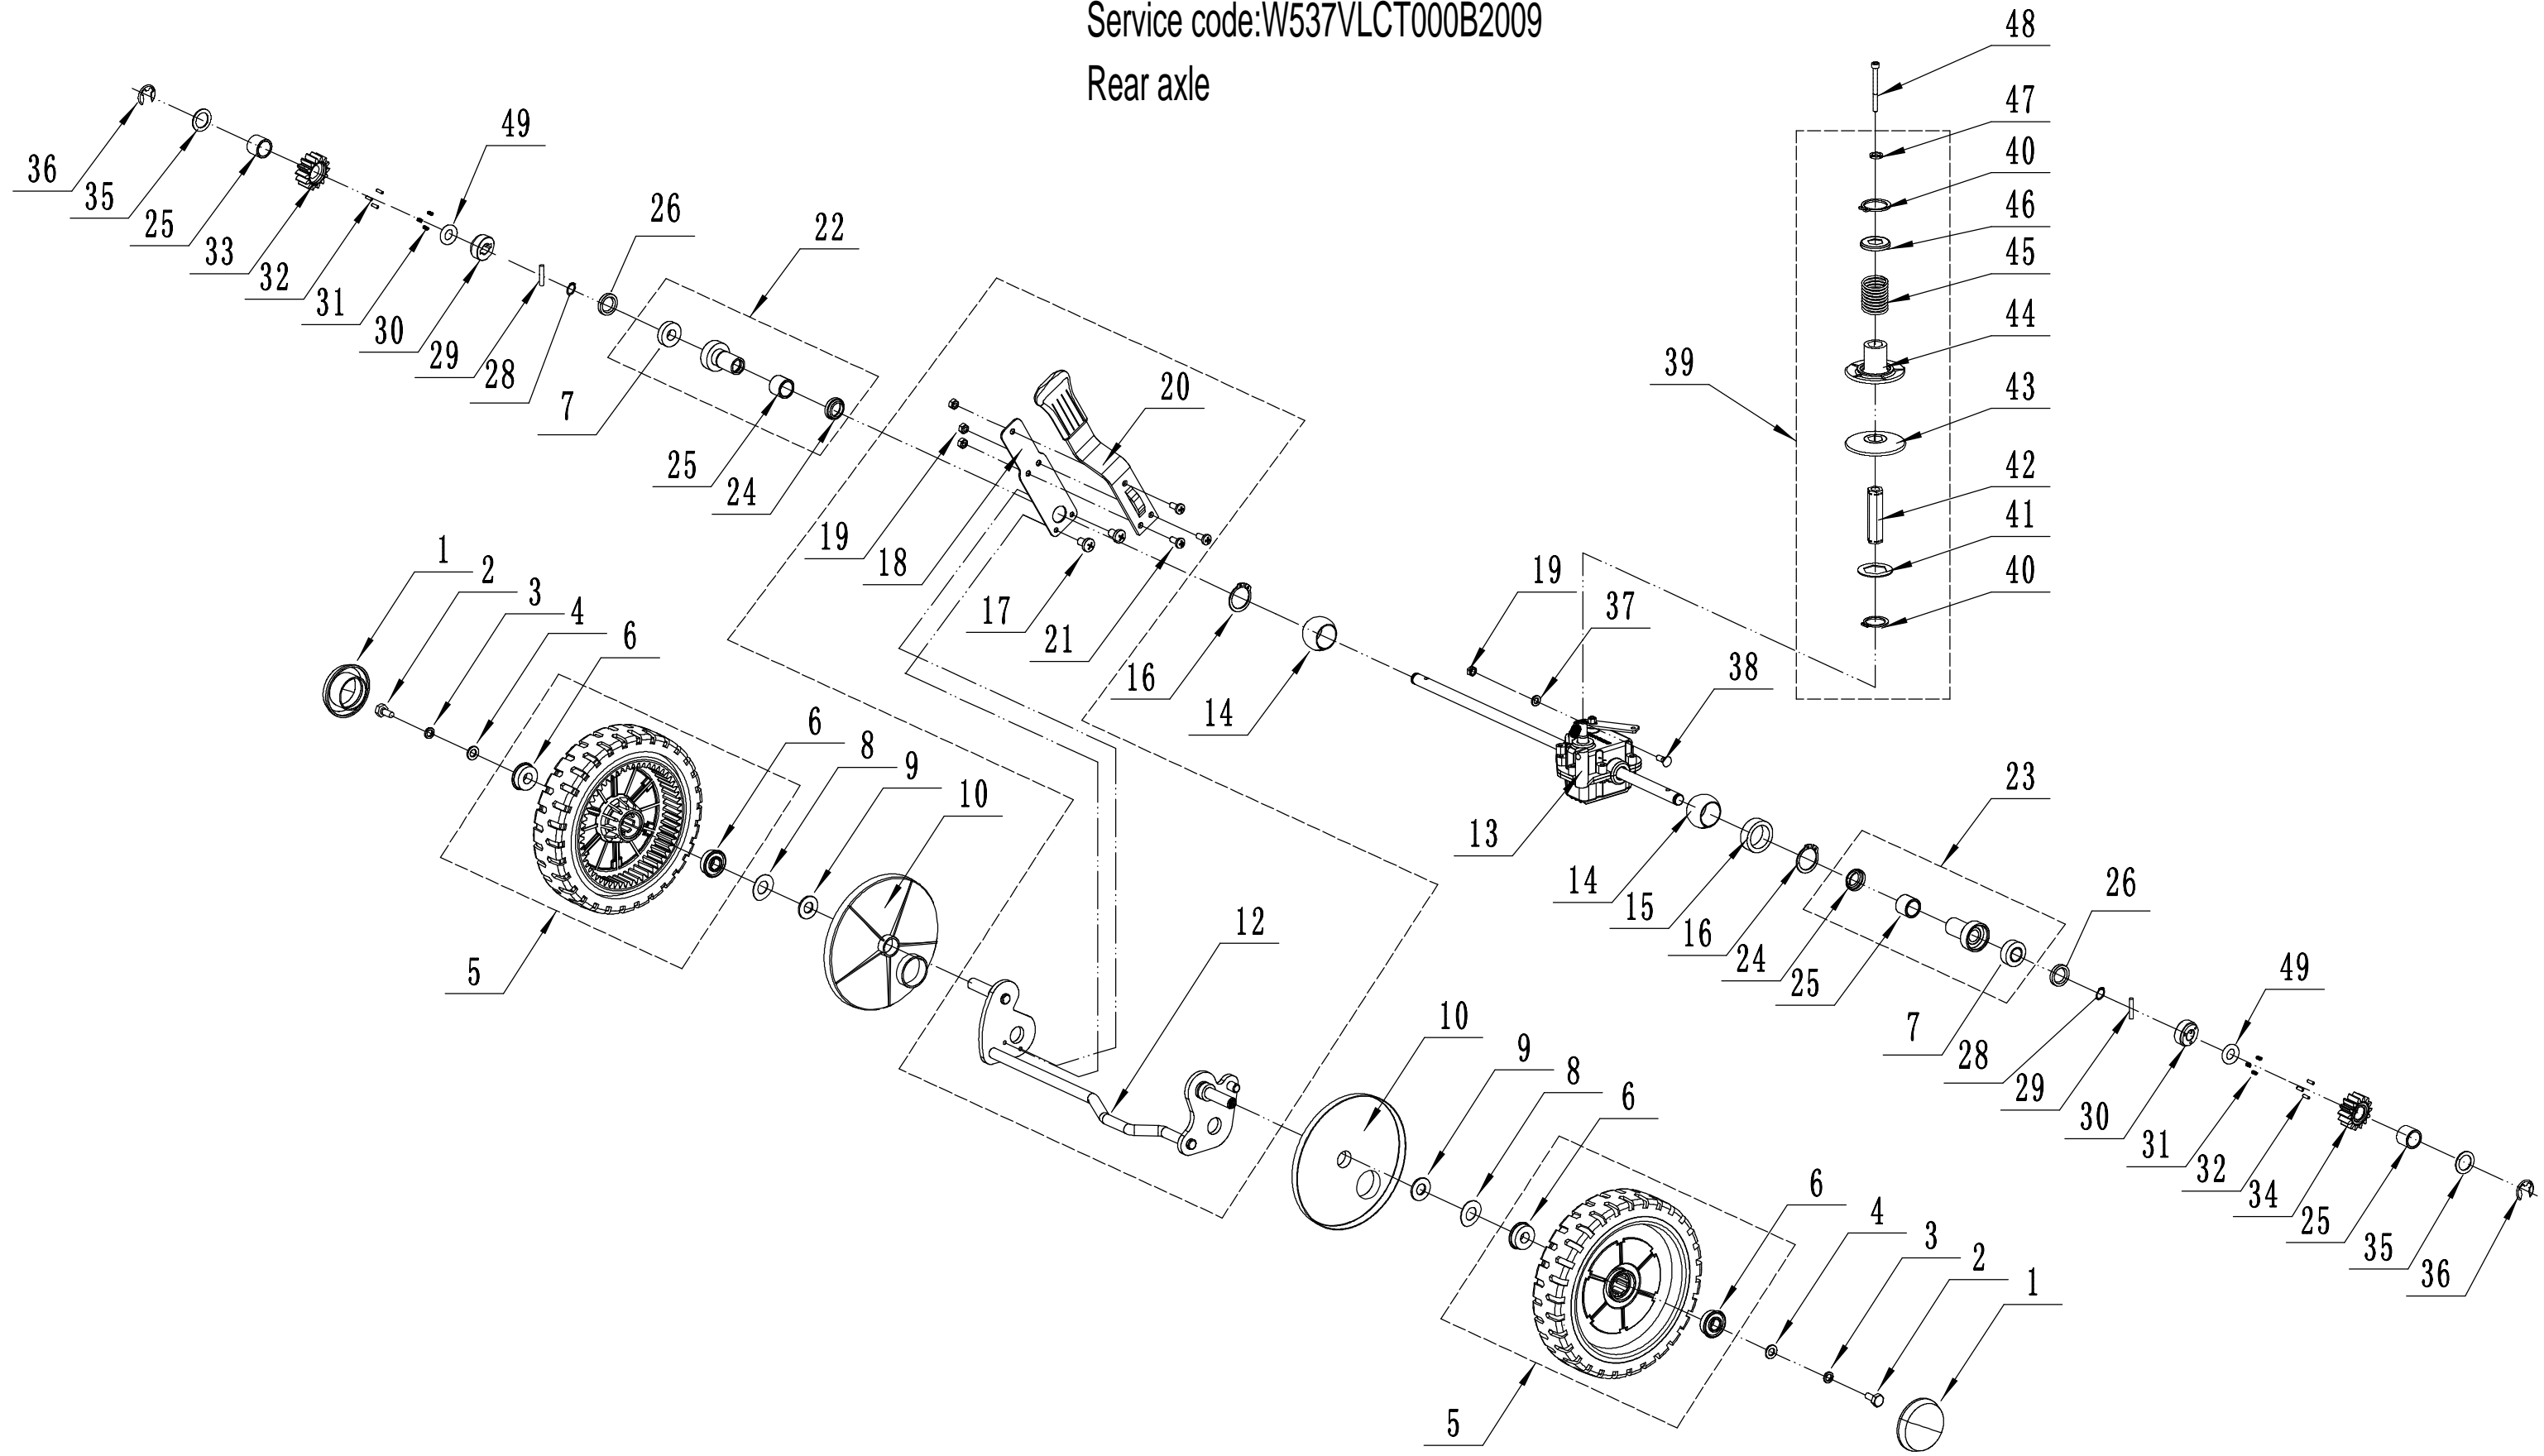

Model:WB537SLCV-3IN1

Service code:W537VLCT000B2009

Rear axle

Order	Part Number	Name_English	Quantity
1	GM53D060000030	Wheel Cap	2
2	0101008015	Bolt - M8x15	2
3	0401008000	Spring Washer	2
4	0301008000	Flat Washer	2
5	GM53D0600000000	Wheel	2
6	5310213010	Bearing	4
7	R8-2RS	Bearing	2
8	5310211010/02	Spacer	2
9	5310210010/02	Wheel Axis Washer	2
10	5340312010	Anti-Dust Shield	2
12	5360301010/01	Rear Axle Weldment	1
13	Y20536V0P	Rear Transmission Assembly	1
14	5320328010	Nylon Spherical Bearing	2
15	4520313010/02	Rear Axle Partition	1
16	1001020000	Check Ring For Shaft	2
17	0113005008	Screw - M5x8	2
18	5360311010/22	Spring Of Adjustment Lever	1
19	0202006000	Lock Nut - M6	3
20	5360310010/40	Adjustment Lever	1
21	0101006014	Bolt - M6x14	3
22	Y065321	Right Bearing Sheath Assembly	1
23	Y065320	Left Bearing Sheath Assembly	1
24	5320327010	Dustproof Ring	2
25	5320326010P	Bearing	4
26	GM48S010000010	Spacer	2
28	1001012000	Check Ring For Shaft	2
29	HQ000100060	Pin For Ratchet	2
30	HQ000100050	Ratchet	2
31	HQ000100040	Spring	6
32	HQ000100030	Pin	6
33	HQ000100020	Right Drive Pinion	1
34	HQ000100010	Left Drive Pinion	1
35	5020311010/04	Friction Mat	2
36	1301009000	Check Ring	2
37	0301006000	Flat Washer	1
38	0107006014	Bolt - M6x14	1
39	Y115380	Speed Variator Assembly	1
40	1001017000	Check Ring For Shaft	2
41	4820320010/02	Inner Hex Washer	1
42	4820321010/02	Hex Adapter	1
43	5380309010	Lower Pulley Disc	1
44	5380308010	Active Pulley Disc	1
45	4820324010	Pressing Spring	1
46	4820325010/02	Spring Cap	1
47	0401005000	Spring Washer	1
48	0103005055	Bolt - M5x55	1
49	1401025015	O Sealing Ring	2