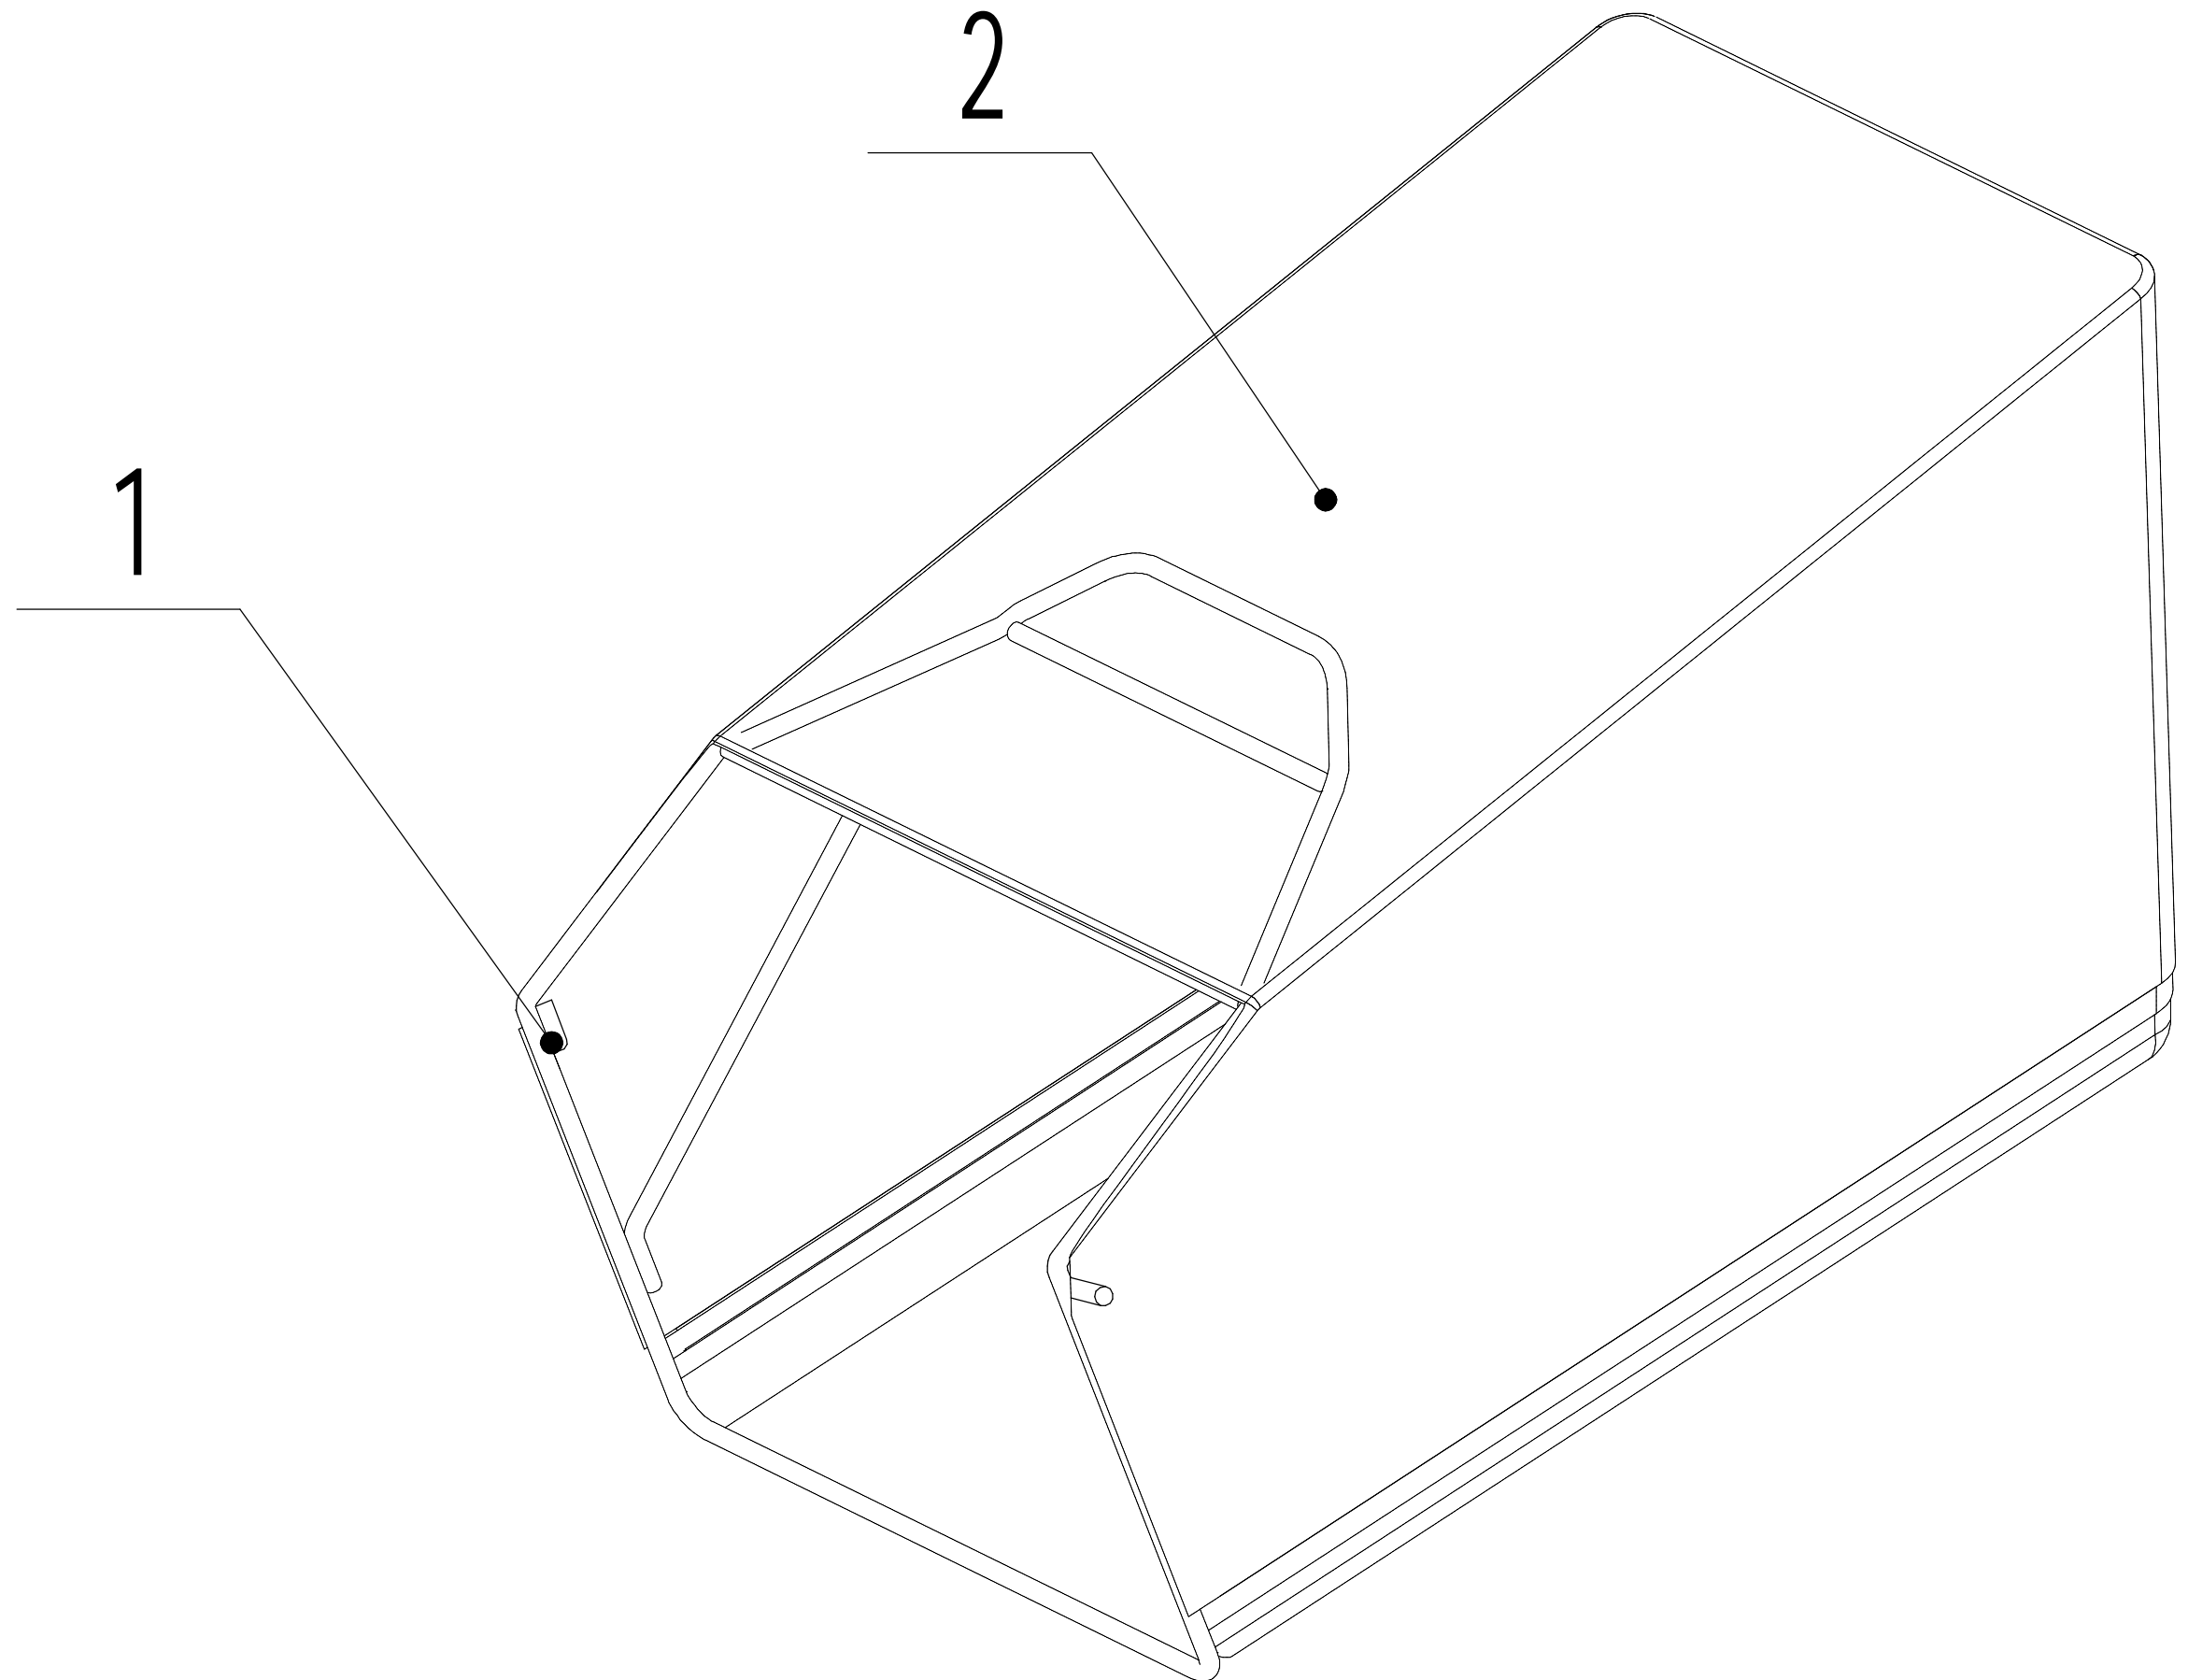

Model:WB537SCV AL

Service code:W537VC120B2000

Grass catcher

Order	Part Number	Name_English	Quantity
1	5380602010S/22	Grass Catcher Frame	1
2	5340612010S/84	Grass Bag	1