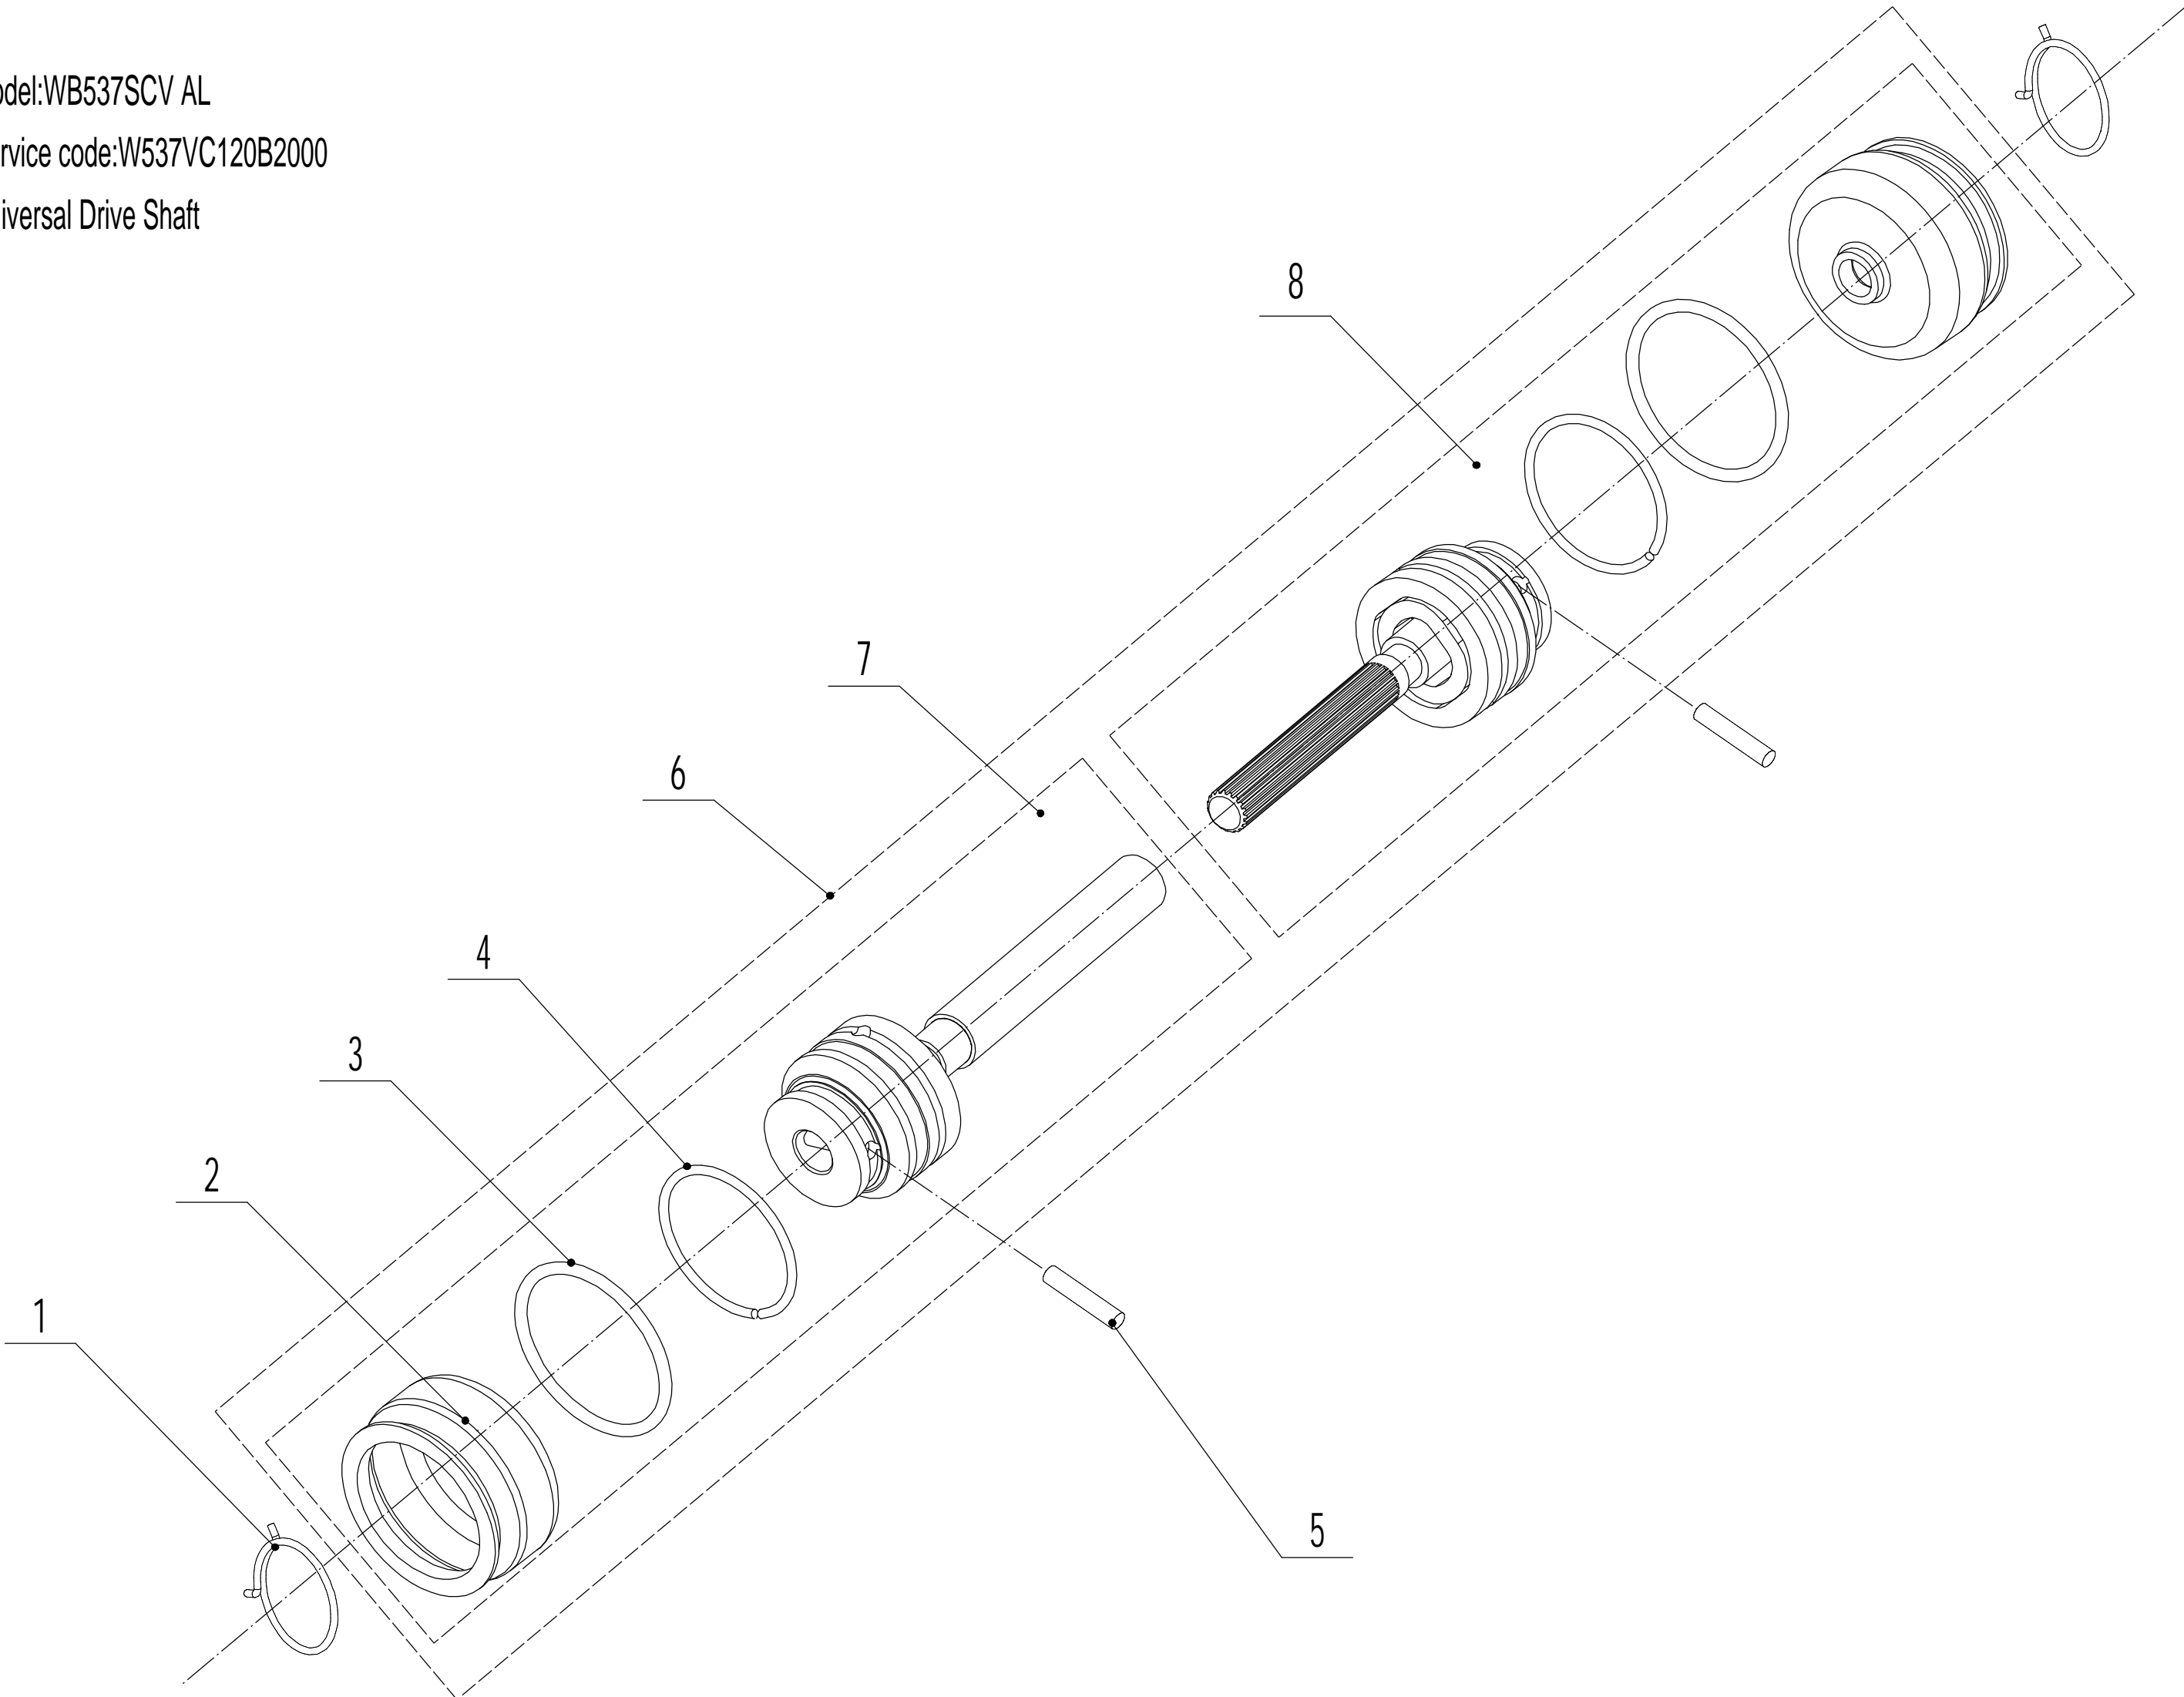

Model:WB537SCV AL

Service code:W537VC120B2000

Universal Drive Shaft

Order	Part Number	Name_English	Quantity
1	HQA020000020	Check Ring	2
2	HQA020000080	Anti-Dust Shield	2
3	1401028003	O-Ring	2
4	HQA020000030	Check Ring	2
5	HQA020000090	Pin	2
6	Y26ZCD02	Universal Drive Shaft	1
7	Y26ZCDA01	Universal Drive Shaft A	1
8	Y26ZCDB01	Universal Drive Shaft B	1