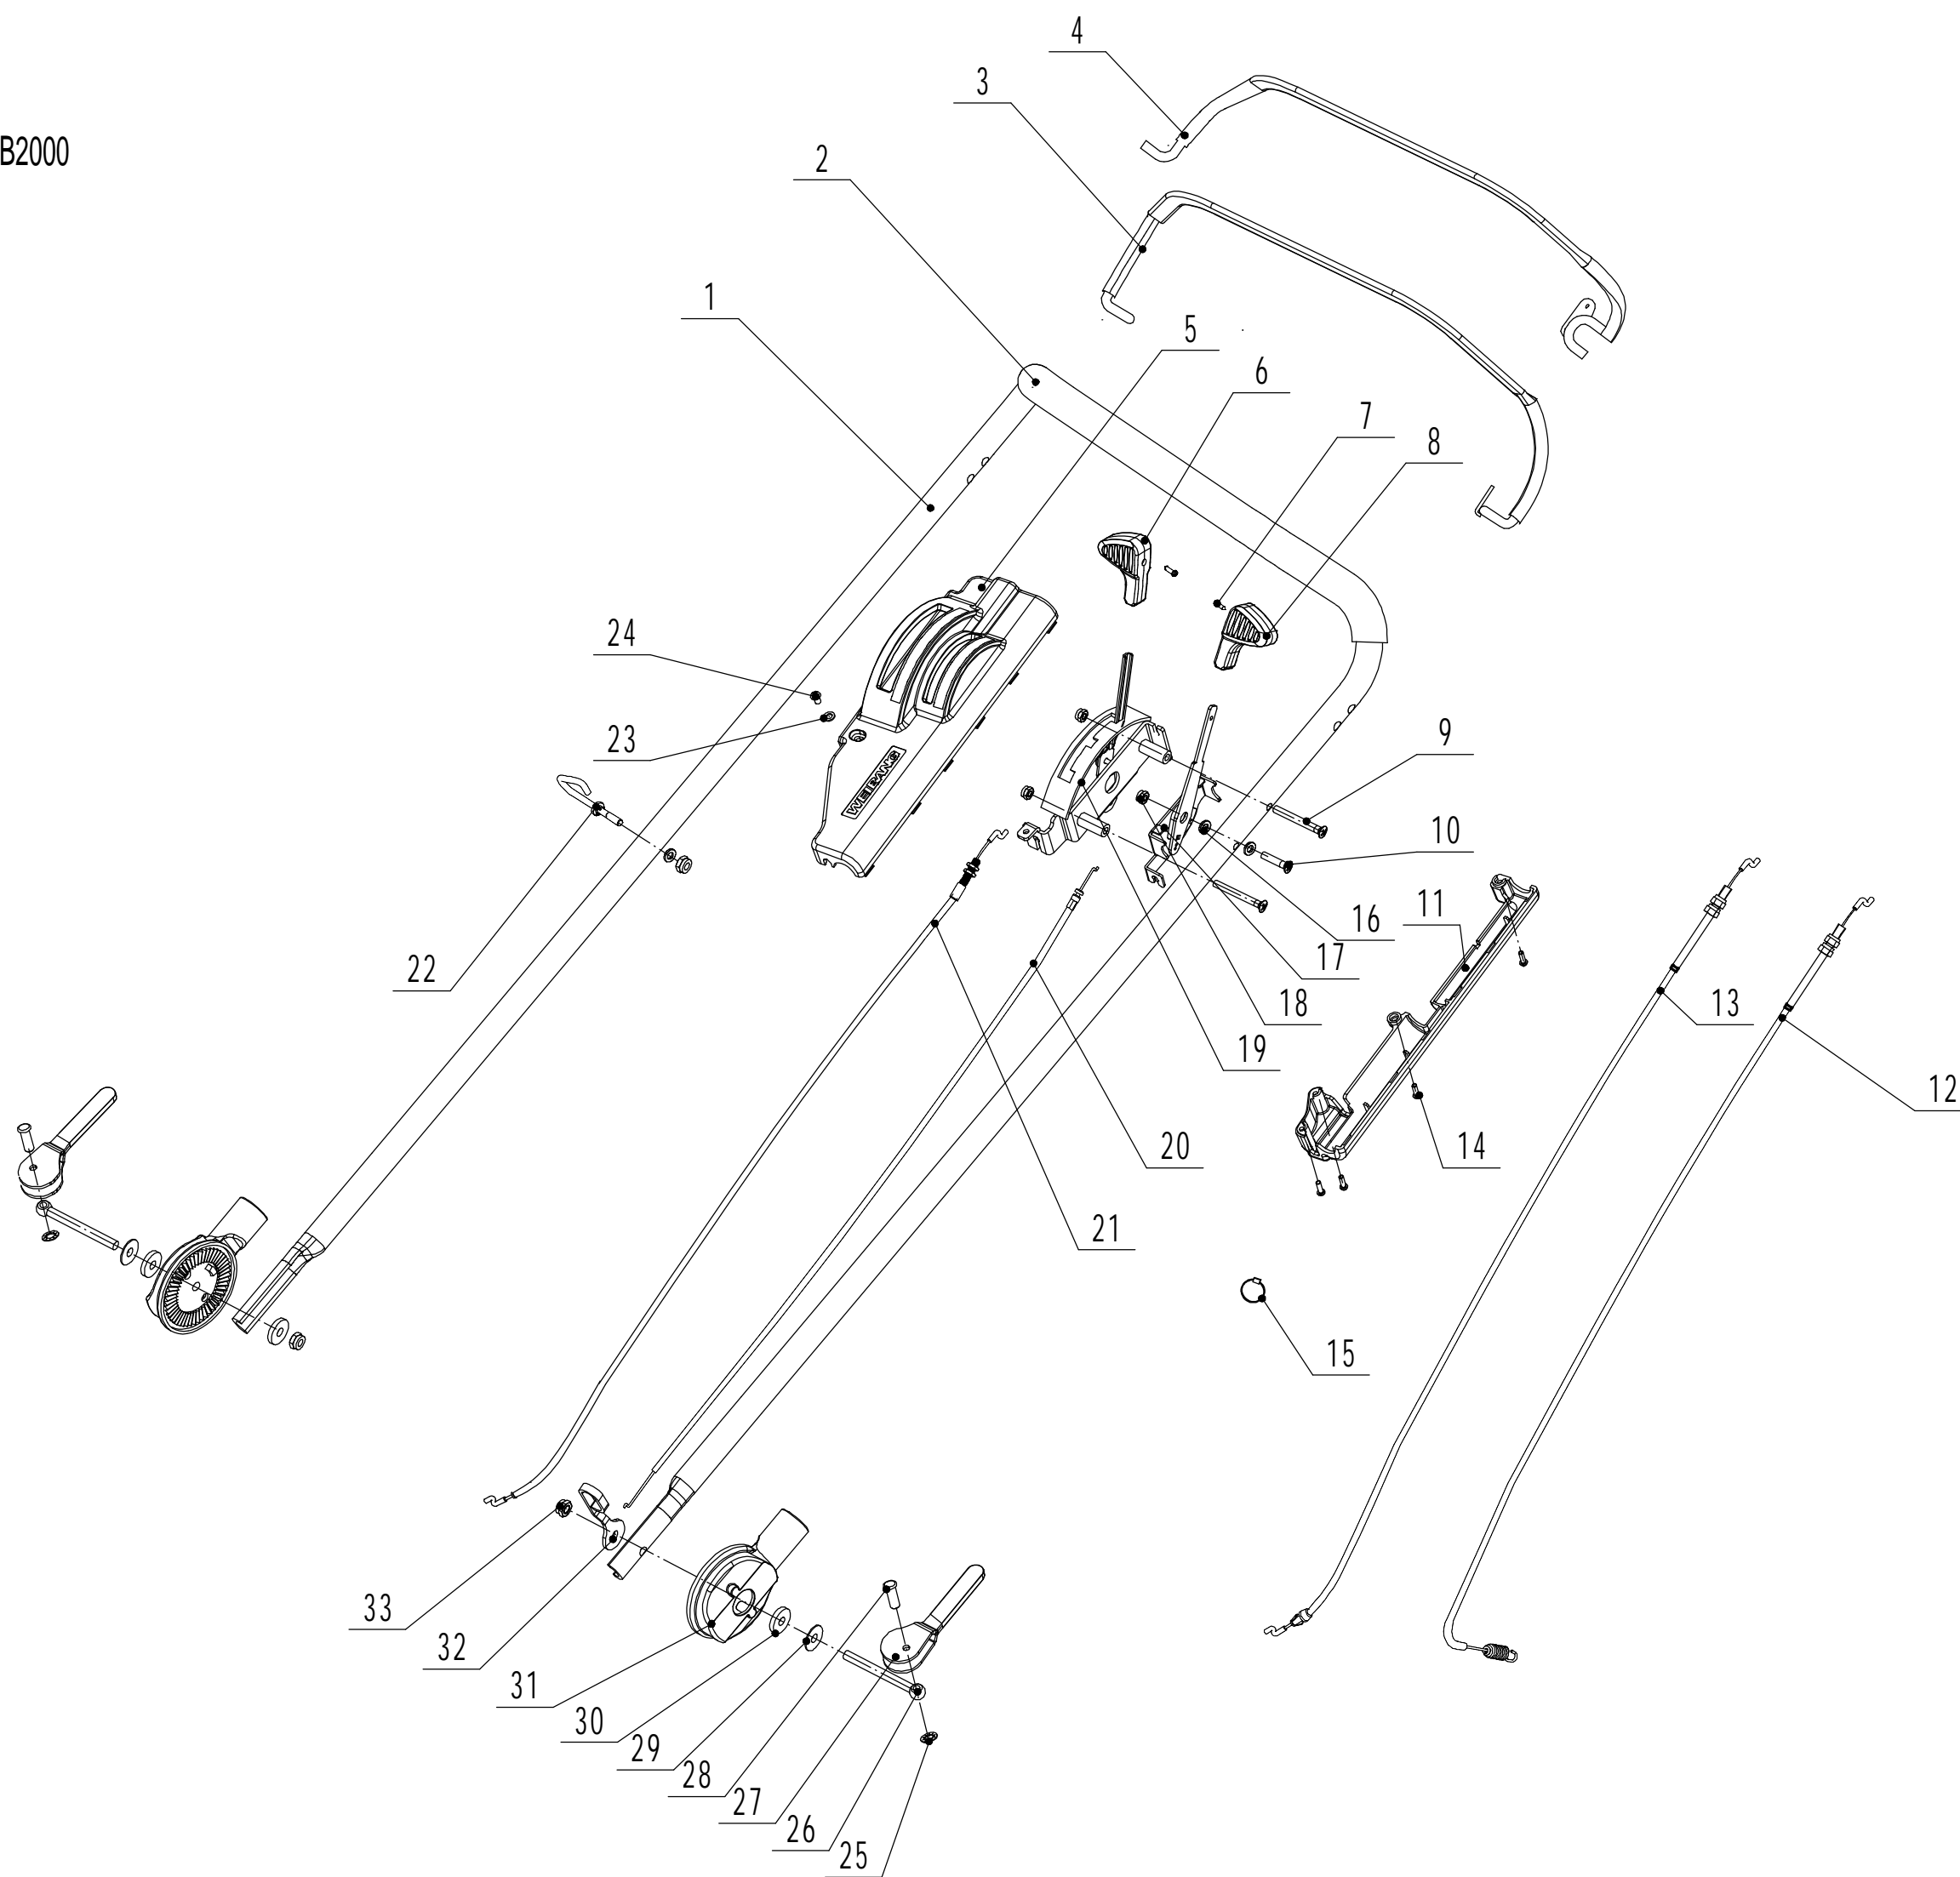

Model:WB537SCV AL

Service code:W537VC120B2000

Handle and controls

Order	Part Number	Name_English	Quantity
1	GM53C01000001B/44	Handle	1
2	GM56E010000082	Handle Sleeve	1
3	5320511030S/40	Clutch Lever Weldment	1
4	5320503020S/40	Brake Lever Weldment	1
5	5020501030S	Control Box Upper Cover	1
6	5380508010	Speed Control Grip	1
7	0106003013	Screw - ST2.9x13	2
8	5380510010	Throttle Grip	1
9	0108006060	Screw - M6x60	2
10	0108006050	Screw - M6x50	1
11	5020501040S	Control Box Lower Cover	1
12	LH180-1185-S	Clutch Calbe	1
13	BS120-1180	Brake Calbe	1
14	0113040018	Screw - M4x18	4
15	ZD8/200	Cable tie	3
16	0301006000	Spacer	3
17	5380512010	Throttle Bracket	1
18	0202006000	Lock Nut	3
19	5020501050S	Speed Control Bracket	1
20	YM72-1115-A	Throttle Cable	1
21	TX120-1070-S	Speed Control Cable	1
22	4510511010/01	Hook	1
23	0301005000	Washer - M5	1
24	0104005012	Cross Slot Bolt - M5x12	1
25	4510114030	Fix Cap	2
26	GM48S000000100	Connecting Bolt	2
27	GM56A100400000	Lock Lever	2
28	0801008025	Axis Pin	2
29	GM56A100000040/04	Spacer	2
30	GM56A100000050/02	Spacer	4
31	GM48S030200000	Tooth Disc Kit	2
32	0203008000	Lock Nut - M8	2