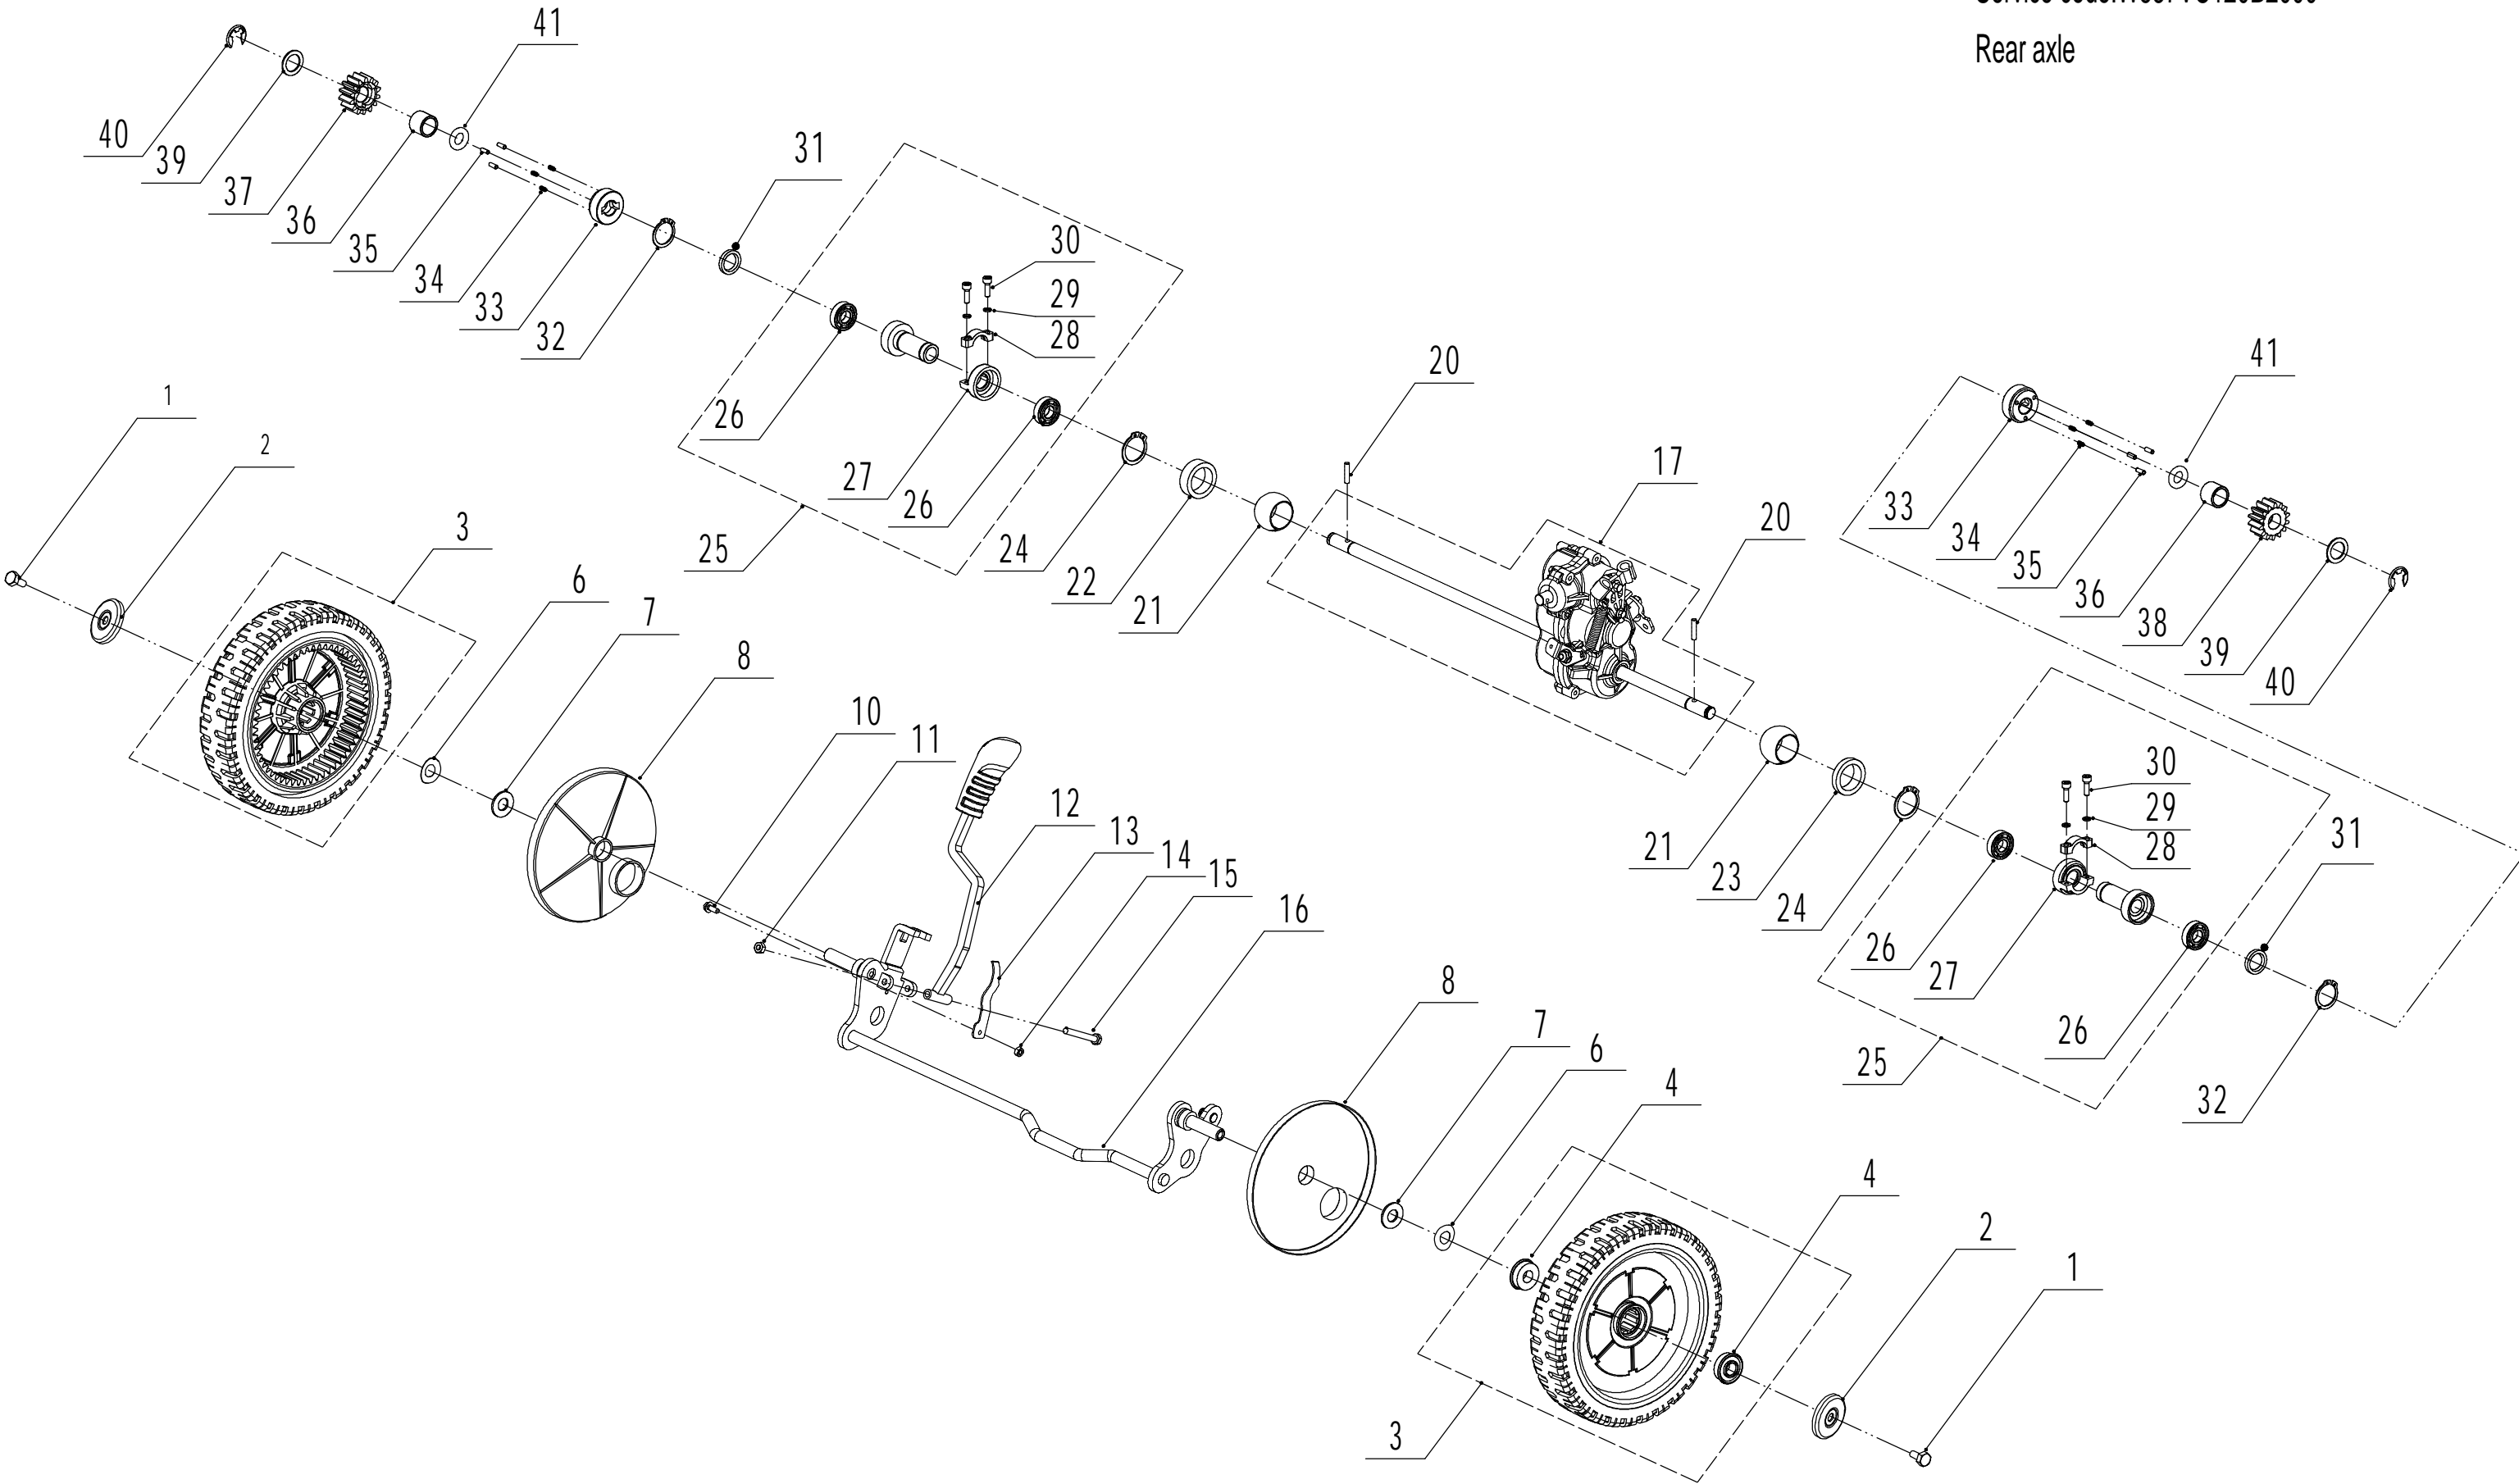

Model:WB537SCV AL

Service code:W537VC120B2000

Rear axle

Order	Part Number	Name_English	Quantity
1	0102008016	Hex Flange Bolt - M8x16	2
2	5380207010	Wheel Cover	2
3	5380310010/40	9" Rear Wheel	2
4	5310213010	Bearing	4
6	5310211010/02	Spacer	2
7	5310210010/02	Washer	2
8	5340310020	Anti-Dust Shield	2
10	101006015	Hexangular Bolt - M5x16	1
11	0202006000	Lock Nut - M6	1
12	5380311010	Adjustment Lever	1
13	5380314010/04	Flat Spring	1
14	0202005000	Lock Nut - M5	1
15	0101006055	Hexangular Bolt - M6x55	1
16	GM53C010100000/01	Rear Axle Weldment	1
17	Y20538Z0	transmission assembly	1
20	HQ000100060	Pin	2
21	5320328010	Nylon Spherical Bearing	2
22	5320329010/02	Rear Transmission Partition	1
23	4820326010/02	Bearing Bracket Left Washer	1
24	1001020000	Check Ring For Shaft	2
25	Y065320SF	Bearing Sheath Kit	2
26	R8-2RS	Deep Groove Ball Bearing	4
27	5320324022	Bearing Bracket	2
28	5320324023	Bearing Bracket Cover	2
29	0401005000	Spring Washer - M5	4
30	0103005020A	Hexagon Socket Cap Screw - M5x20	4
31	GM48S010000010	Spacer	2
32	1001012000	Check Ring - M12	2
33	HQ000100050	One-Way Block	2
34	HQ000100040	Spring	6
35	HQ000100030	Pin	6
36	5320326010P	Bearing	2
37	HQ000100020	Right Drive Pinion	1
38	HQ000100010	Left Drive Pinion	1
39	5020311010/04	Friction Mat	2
40	1301009000	Check Ring	2
41	1401025015	O-Ring	2