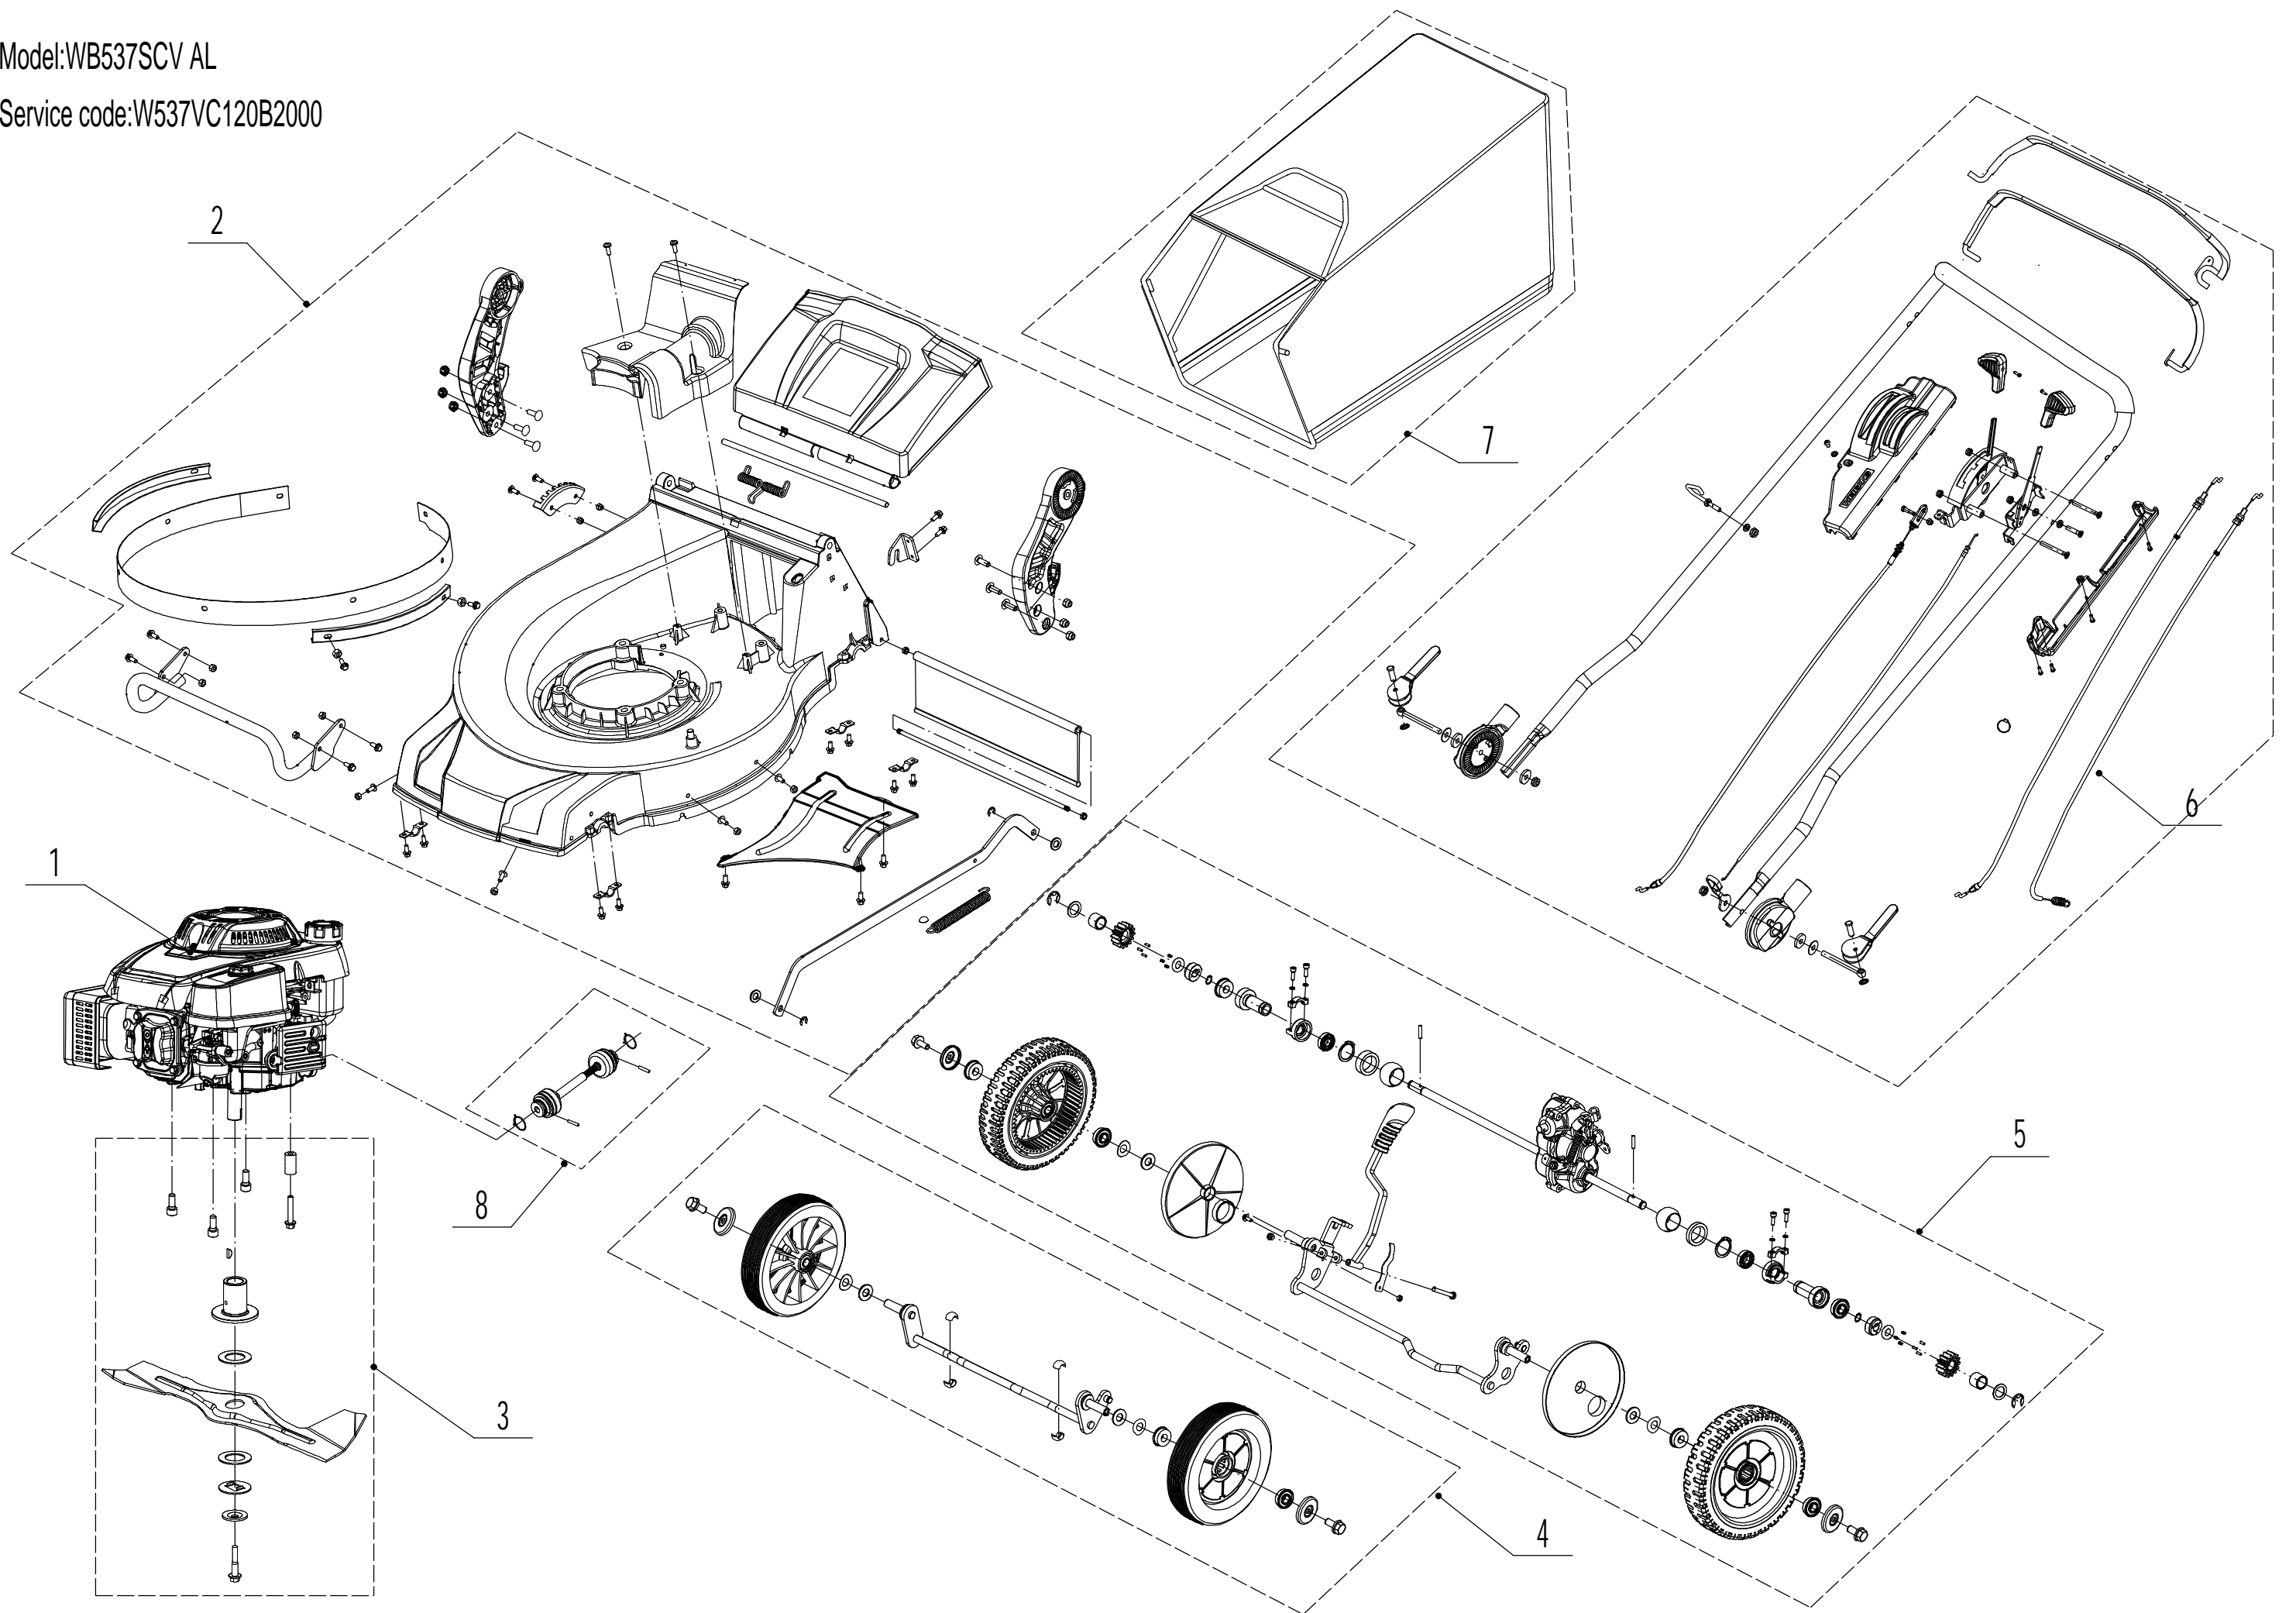

Model:WB537SCV AL

Service code:W537VC120B2000

Subassembly Code	Name_English	Parts List
1		Engine
2		Main Body
3		Blade Components
4		Front Axle
5		Rear Axle
6		Handle And Controls
7		Grass Catcher
8		Universal Drive Shaft

Model:WB537SCV AL

Service code:W537VC120B2000

Main body

Order	Part Number	Name_English	Quantity
1	5380101010B1/44	Chassis	1
2	5340110010/40	Inner arc plate	1
3	5340109010/40	Outside Skirt	2
4	0202006000	Lock Nut - M6	17
5	0102006010	Bolt - M6x10	4
6	0109006016	Screw - M6x16	3
7	4820208010	Front Bearing Bracket	2
8	4820104011	Lock Nut - M6x12	11
9	0102006016	Bolt - M6x16	4
10	5380108010/40	Bumper Weldment	1
11	0109006014	Scerw - M6x14	4
12	GM53N000000040/44	Bottom Baffle	1
13	4820306013	Spacer	2
14	1301008000	Check Ring - M8	2
15	5380313010/40	Connecting Rod	1
16	4820307011	D Check Cap	1
17	5310316010	Connecting Rod Spring	1
18	5320114020/02	Upper Bearing Bracket	2
19	5320125010	Trailing Flap	1
20	5340116010/02	Pivot - Trailing Flap	1
21	0202008000	Lock Nut - M8	6
22	GM48S000000070/40	Left Handle Bracket	1
23	0102008020	Hexagon Flange Bolt - M8x20	4
24	4510513010/02	Hexagon Flange Bolt - M8x25	2
25	GM53N000000030/02	Fix Bracket	1
26	0102006012	Bolt - M6x12	2
27	5380106010	Rear Cover Spring	1
28	5380105010/01	Rear Cover Axle	1
29	5380104010	Rear Cover	1
30	4820122010	Screw - M6x12	2
31	5380103010S	Upper Shield	1
32	GM48S000000080/40	Right Handle Bracket	1
33	0112006016	Screw - M6X16	2
34	GM53N000000020/01	Graduator	1

Model:WB537SCV AL

Service code:W537VC120B2000

Blade system

<b>Order</b>	<b>Part Number</b>	<b>Name_English</b>	<b>Quantity</b>
1	4820102010	Screw - 3/8-16x28	3
2	GM53C000000030/02	Fix Brush	1
3	0101008055	Hex Flange Bolt - M8x55	1
4	4510401010	Key - B4.0x15.7	1
5	4510402010/02	Adapter	1
6	5310402010	Friction Disc	2
7	5310403010A/32	Blade	1
8	5310404010/02	Lock Disc	1
9	5310406010/04	Spring Washer	1
10	5310415011	Central Bolt - 3/8x24x45	1