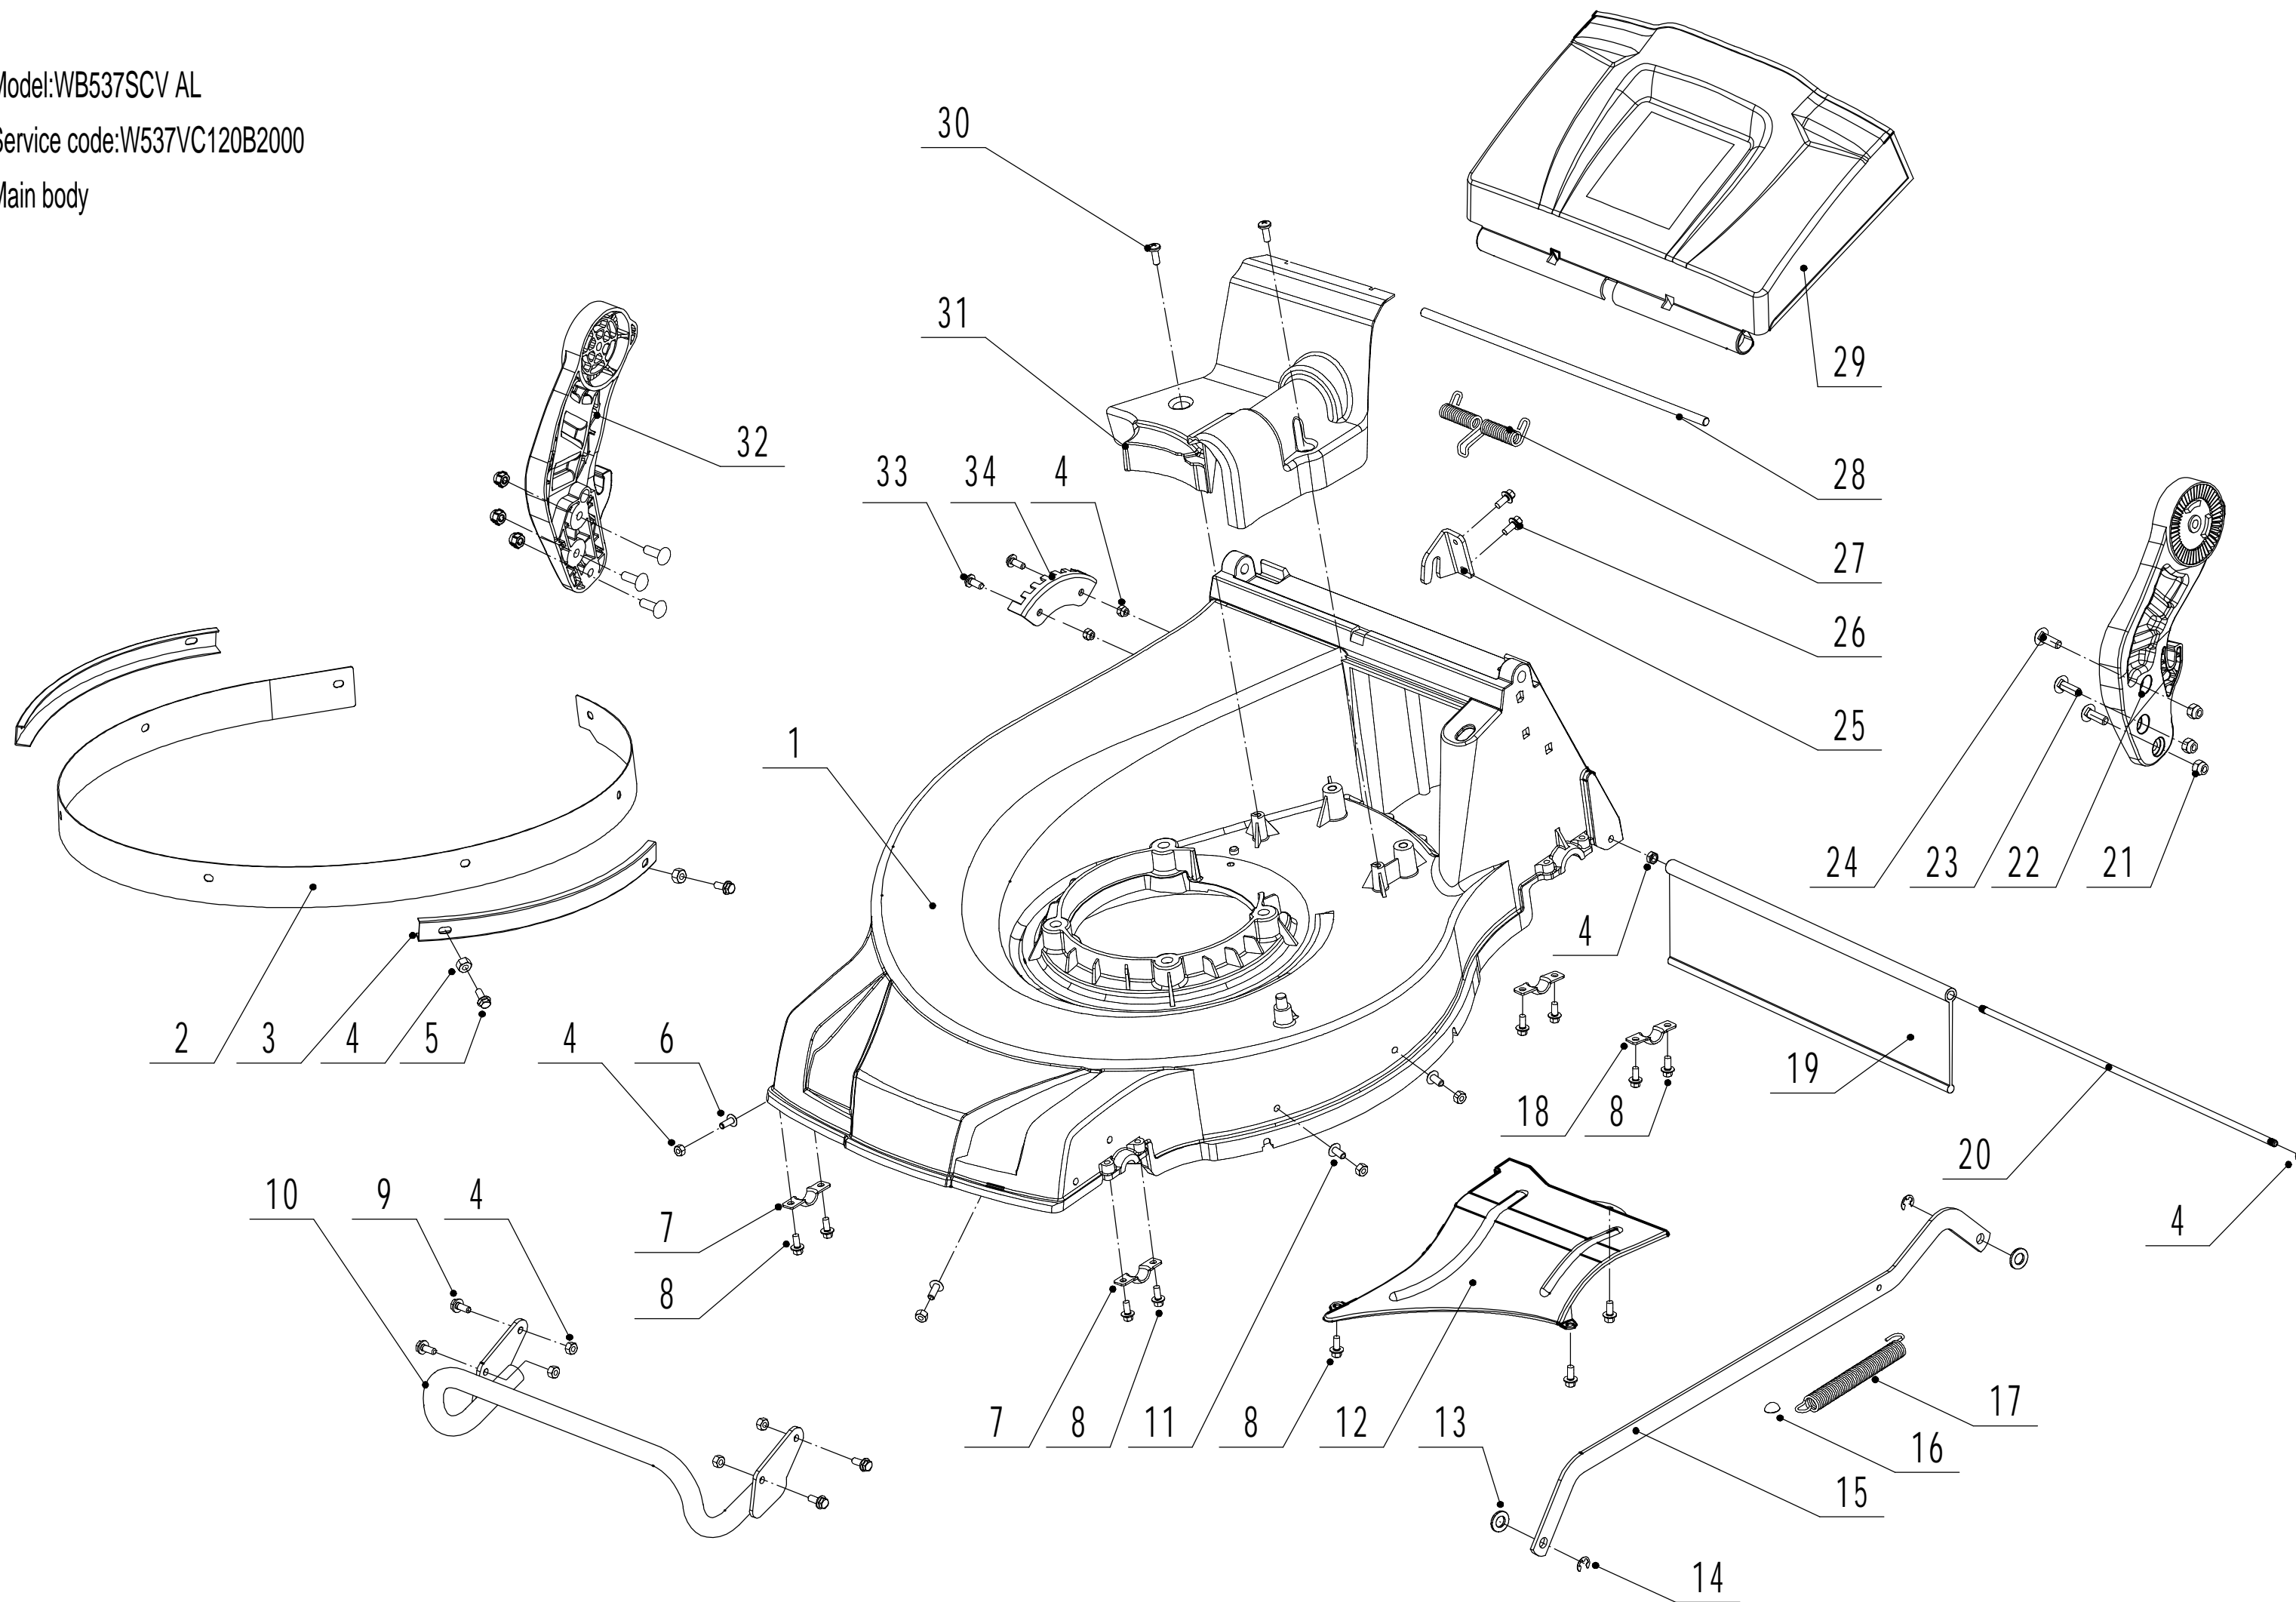

Model:WB537SCV AL

Service code:W537VC120B2000

Subassembly Code	Name_English	Parts List
1		Engine
2		Main Body
3		Blade Components
4		Front Axle
5		Rear Axle
6		Handle And Controls
7		Grass Catcher
8		Universal Drive Shaft

Model:WB537SCV AL

Service code:W537VC120B2000

Main body

Order	Part Number	Name_English	Quantity
1	5380101010B1/44	Chassis	1
2	5340110010/40	Inner arc plate	1
3	5340109010/40	Outside Skirt	2
4	0202006000	Lock Nut - M6	17
5	0102006010	Bolt - M6x10	4
6	0109006016	Screw - M6x16	3
7	4820208010	Front Bearing Bracket	2
8	4820104011	Lock Nut - M6x12	11
9	0102006016	Bolt - M6x16	4
10	5380108010/40	Bumper Weldment	1
11	0109006014	Scerw - M6x14	4
12	GM53N000000040/44	Bottom Baffle	1
13	4820306013	Spacer	2
14	1301008000	Check Ring - M8	2
15	5380313010/40	Connecting Rod	1
16	4820307011	D Check Cap	1
17	5310316010	Connecting Rod Spring	1
18	5320114020/02	Upper Bearing Bracket	2
19	5320125010	Trailing Flap	1
20	5340116010/02	Pivot - Trailing Flap	1
21	0202008000	Lock Nut - M8	6
22	GM48S000000070/40	Left Handle Bracket	1
23	0102008020	Hexagon Flange Bolt - M8x20	4
24	4510513010/02	Hexagon Flange Bolt - M8x25	2
25	GM53N000000030/02	Fix Bracket	1
26	0102006012	Bolt - M6x12	2
27	5380106010	Rear Cover Spring	1
28	5380105010/01	Rear Cover Axle	1
29	5380104010	Rear Cover	1
30	4820122010	Screw - M6x12	2
31	5380103010S	Upper Shield	1
32	GM48S000000080/40	Right Handle Bracket	1
33	0112006016	Screw - M6X16	2
34	GM53N000000020/01	Graduator	1

Model:WB537SCV AL

Service code:W537VC120B2000

Blade system

<b>Order</b>	<b>Part Number</b>	<b>Name_English</b>	<b>Quantity</b>
1	4820102010	Screw - 3/8-16x28	3
2	GM53C000000030/02	Fix Brush	1
3	0101008055	Hex Flange Bolt - M8x55	1
4	4510401010	Key - B4.0x15.7	1
5	4510402010/02	Adapter	1
6	5310402010	Friction Disc	2
7	5310403010A/32	Blade	1
8	5310404010/02	Lock Disc	1
9	5310406010/04	Spring Washer	1
10	5310415011	Central Bolt - 3/8x24x45	1