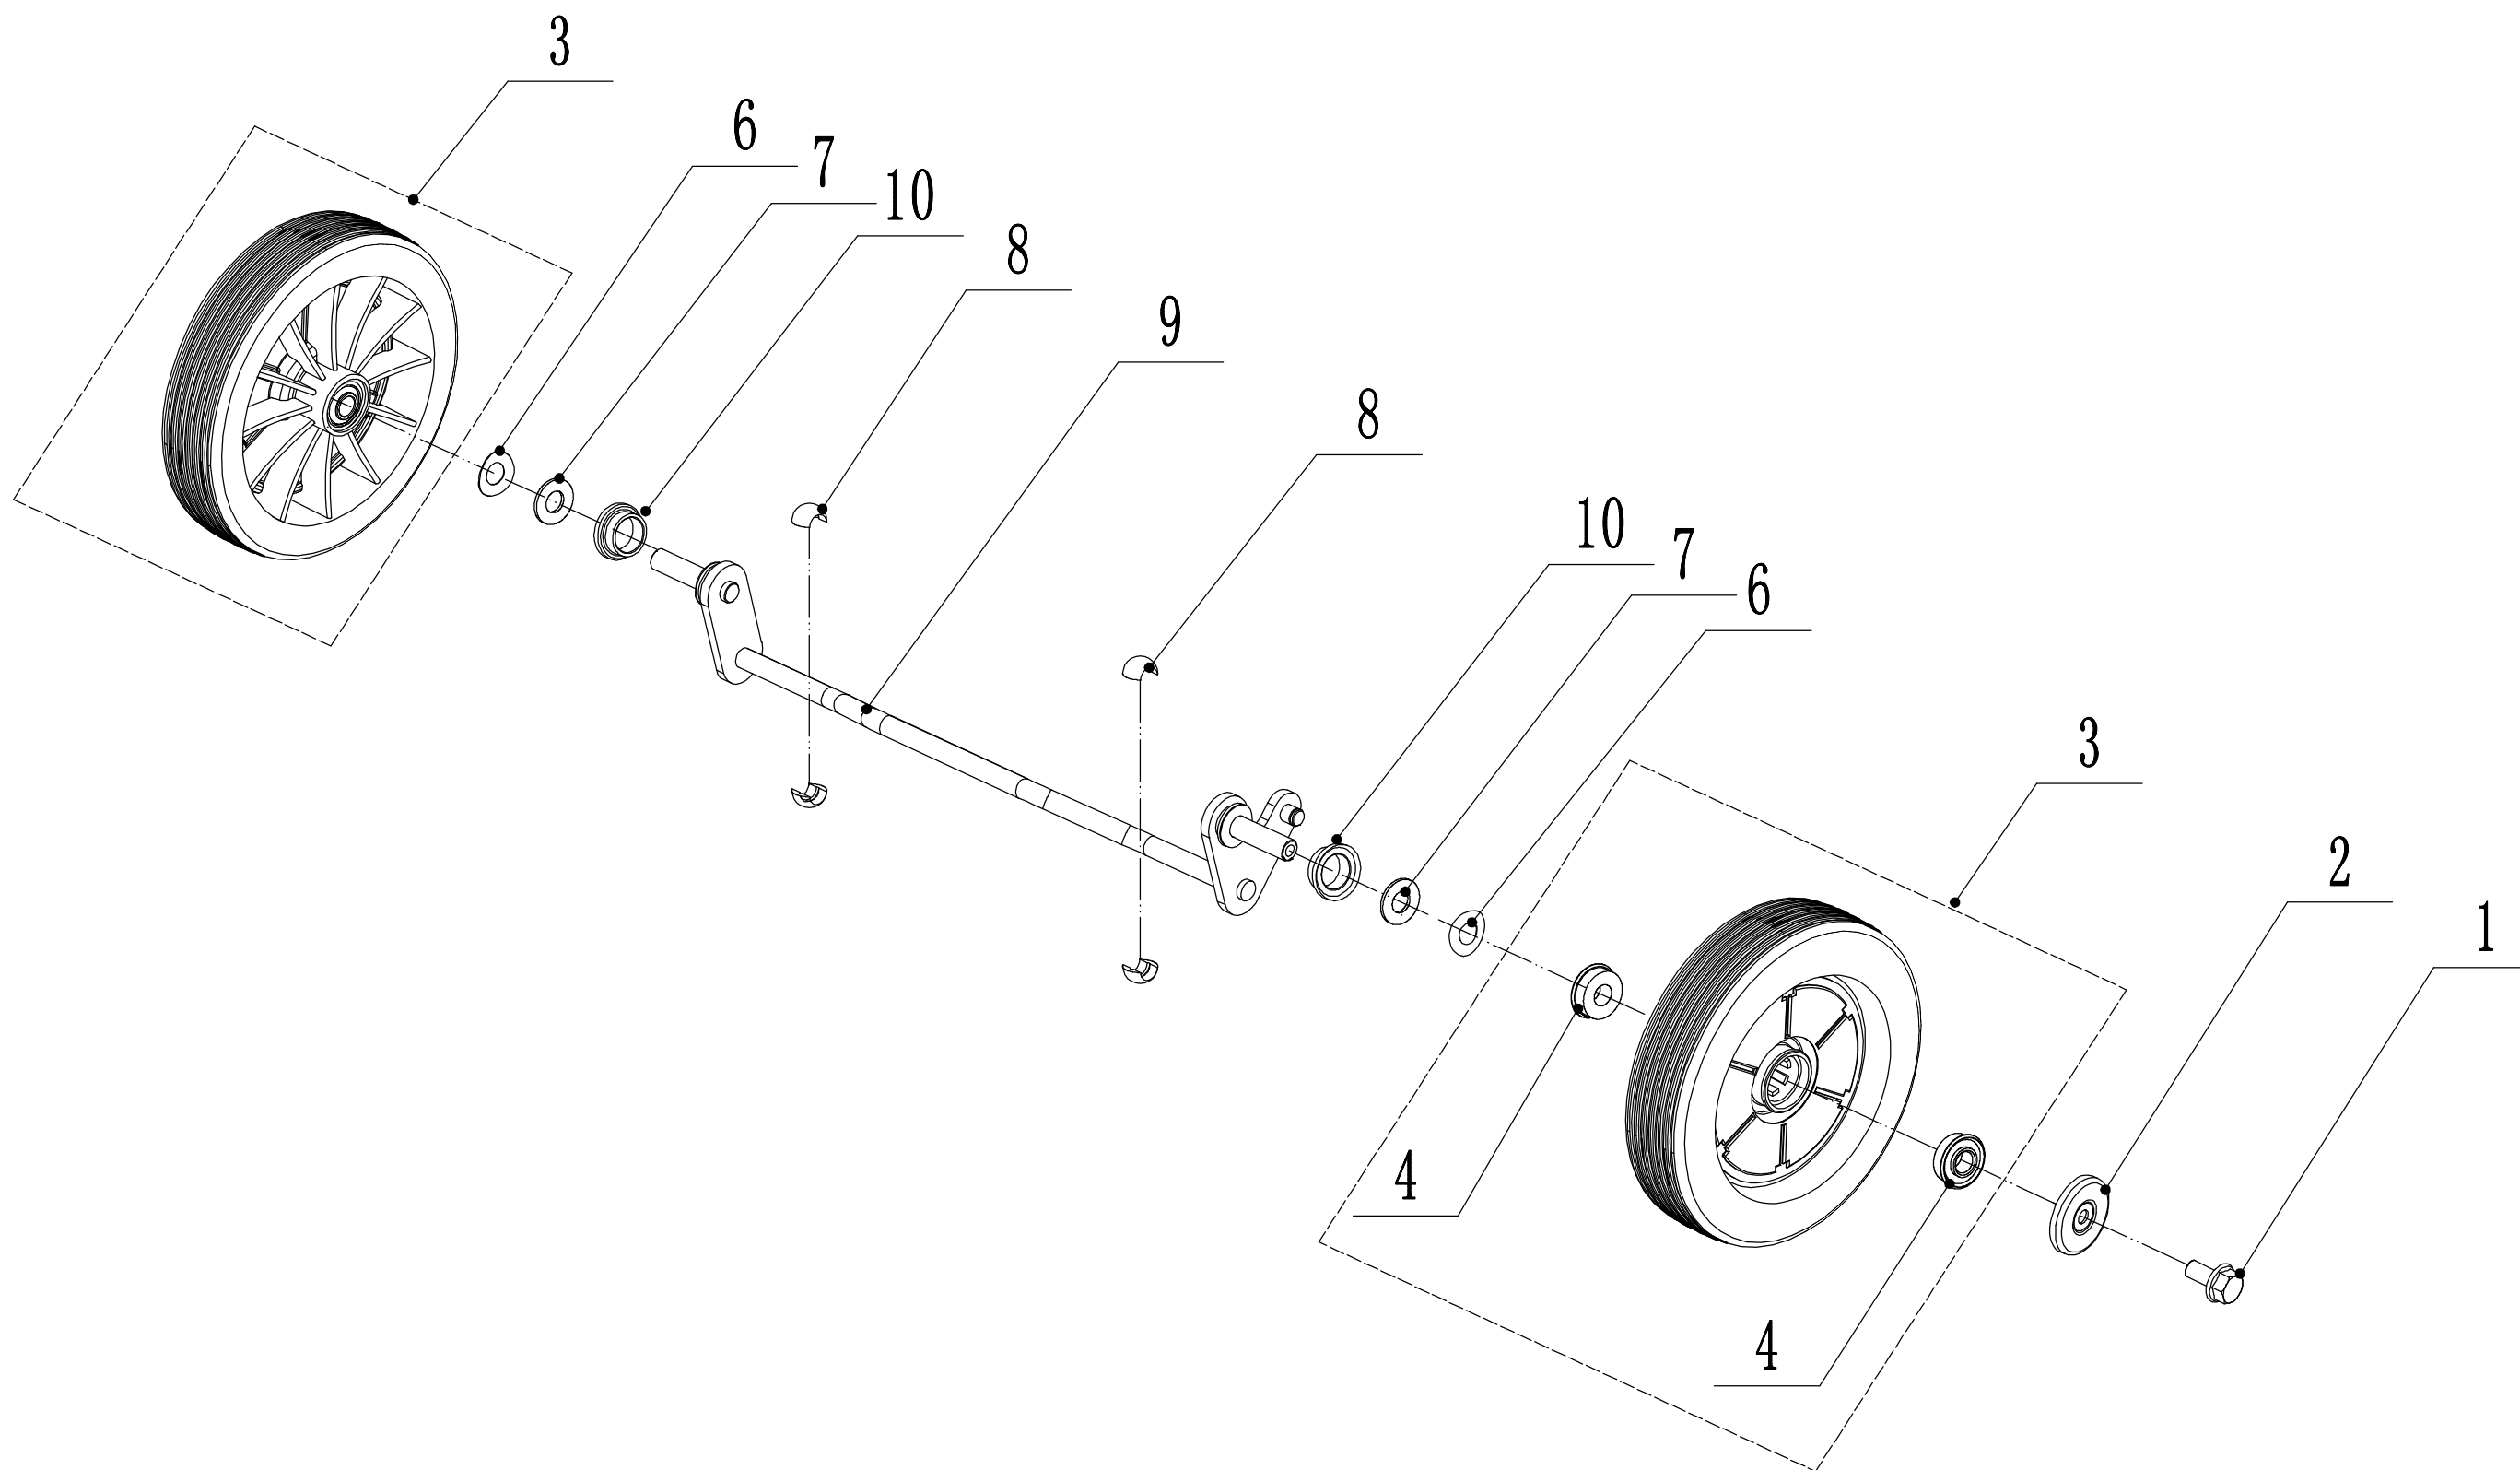

Model:WB537SCV AL

Service code:W537VC120B2000

Blade system

<b>Order</b>	<b>Part Number</b>	<b>Name_English</b>	<b>Quantity</b>
1	4820102010	Screw - 3/8-16x28	3
2	GM53C000000030/02	Fix Brush	1
3	0101008055	Hex Flange Bolt - M8x55	1
4	4510401010	Key - B4.0x15.7	1
5	4510402010/02	Adapter	1
6	5310402010	Friction Disc	2
7	5310403010A/32	Blade	1
8	5310404010/02	Lock Disc	1
9	5310406010/04	Spring Washer	1
10	5310415011	Central Bolt - 3/8x24x45	1

Model:WB537SCV AL  
Service code:W537VC120B2000  
Front axle

<b>Order</b>	<b>Part Number</b>	<b>Name_English</b>	<b>Quantity</b>
1	0102008016	Hexagon Flange Bolt - M8x16	2
2	5380207010	Wheel Cap	2
3	5380205010/40	8" Wheel Assembly	2
4	5310213010	Bearing	4
6	5310211010/02	Spacer	2
7	5310210010/02	Wheel Axis Washer	2
8	5310209010	Spherical Bearing	4
9	5380201010/01	Front Axle Weldment	1
10	GM53D040000050	waterproof ring	2