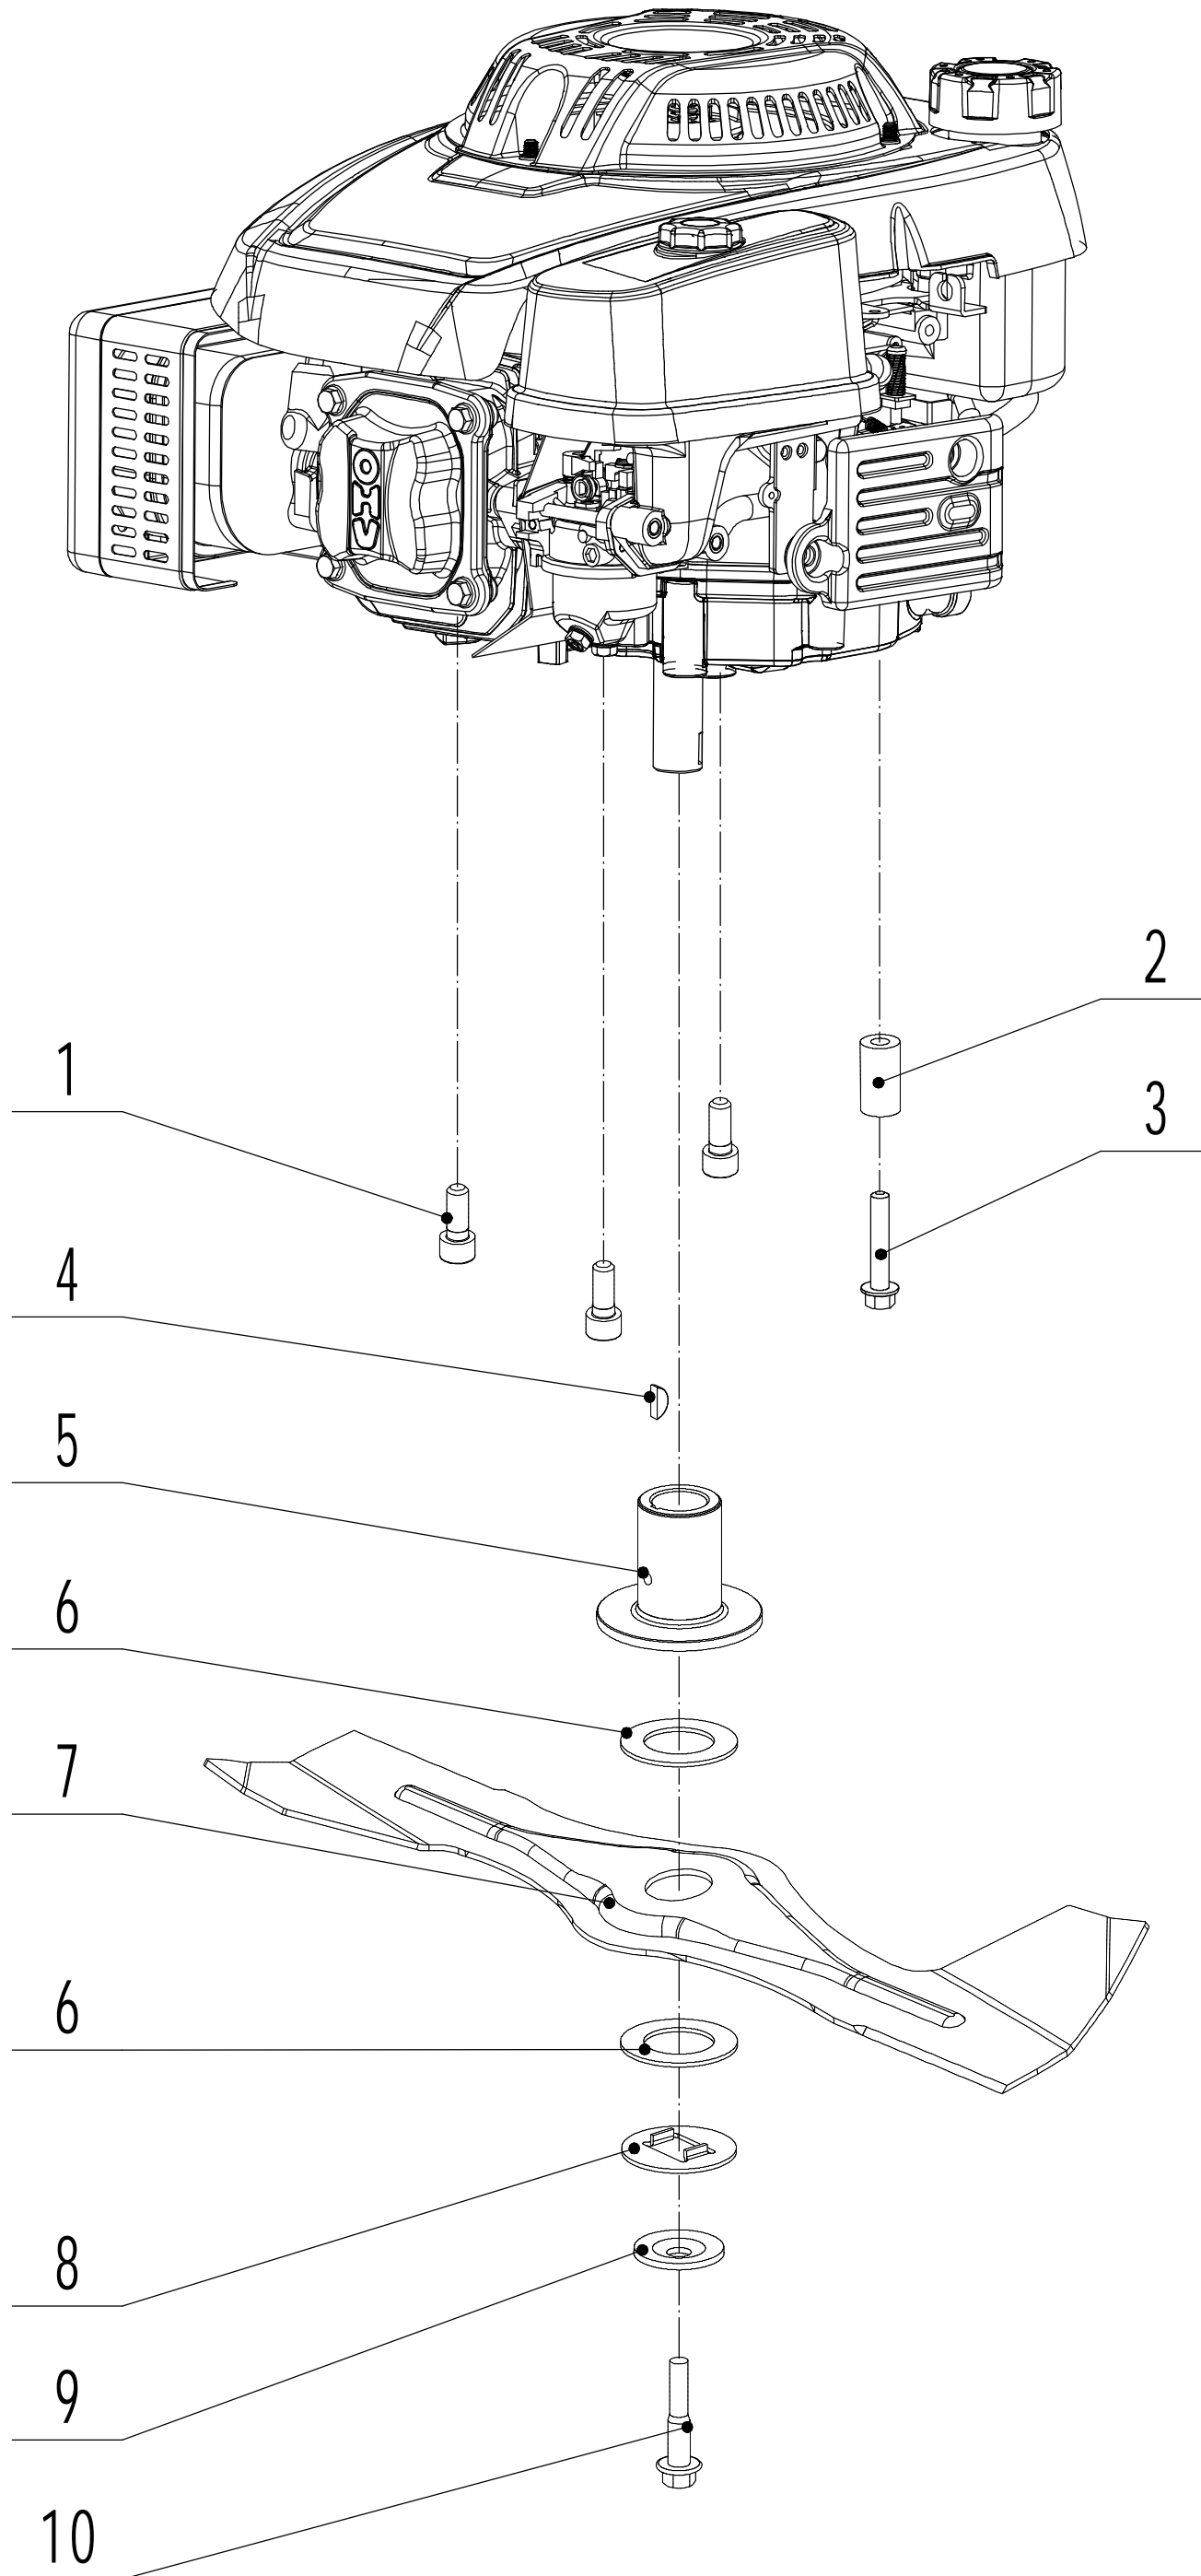

Model:WB537SCV AL

Service code:W537VC120B2000

Subassembly Code	Name_English	Parts List
1		Engine
2		Main Body
3		Blade Components
4		Front Axle
5		Rear Axle
6		Handle And Controls
7		Grass Catcher
8		Universal Drive Shaft

Model:WB537SCV AL

Service code:W537VC120B2000

Main body

Order	Part Number	Name_English	Quantity
1	5380101010B1/44	Chassis	1
2	5340110010/40	Inner arc plate	1
3	5340109010/40	Outside Skirt	2
4	0202006000	Lock Nut - M6	17
5	0102006010	Bolt - M6x10	4
6	0109006016	Screw - M6x16	3
7	4820208010	Front Bearing Bracket	2
8	4820104011	Lock Nut - M6x12	11
9	0102006016	Bolt - M6x16	4
10	5380108010/40	Bumper Weldment	1
11	0109006014	Scerw - M6x14	4
12	GM53N000000040/44	Bottom Baffle	1
13	4820306013	Spacer	2
14	1301008000	Check Ring - M8	2
15	5380313010/40	Connecting Rod	1
16	4820307011	D Check Cap	1
17	5310316010	Connecting Rod Spring	1
18	5320114020/02	Upper Bearing Bracket	2
19	5320125010	Trailing Flap	1
20	5340116010/02	Pivot - Trailing Flap	1
21	0202008000	Lock Nut - M8	6
22	GM48S000000070/40	Left Handle Bracket	1
23	0102008020	Hexagon Flange Bolt - M8x20	4
24	4510513010/02	Hexagon Flange Bolt - M8x25	2
25	GM53N000000030/02	Fix Bracket	1
26	0102006012	Bolt - M6x12	2
27	5380106010	Rear Cover Spring	1
28	5380105010/01	Rear Cover Axle	1
29	5380104010	Rear Cover	1
30	4820122010	Screw - M6x12	2
31	5380103010S	Upper Shield	1
32	GM48S000000080/40	Right Handle Bracket	1
33	0112006016	Screw - M6X16	2
34	GM53N000000020/01	Graduator	1

Model:WB537SCV AL

Service code:W537VC120B2000

Blade system

<b>Order</b>	<b>Part Number</b>	<b>Name_English</b>	<b>Quantity</b>
1	4820102010	Screw - 3/8-16x28	3
2	GM53C000000030/02	Fix Brush	1
3	0101008055	Hex Flange Bolt - M8x55	1
4	4510401010	Key - B4.0x15.7	1
5	4510402010/02	Adapter	1
6	5310402010	Friction Disc	2
7	5310403010A/32	Blade	1
8	5310404010/02	Lock Disc	1
9	5310406010/04	Spring Washer	1
10	5310415011	Central Bolt - 3/8x24x45	1