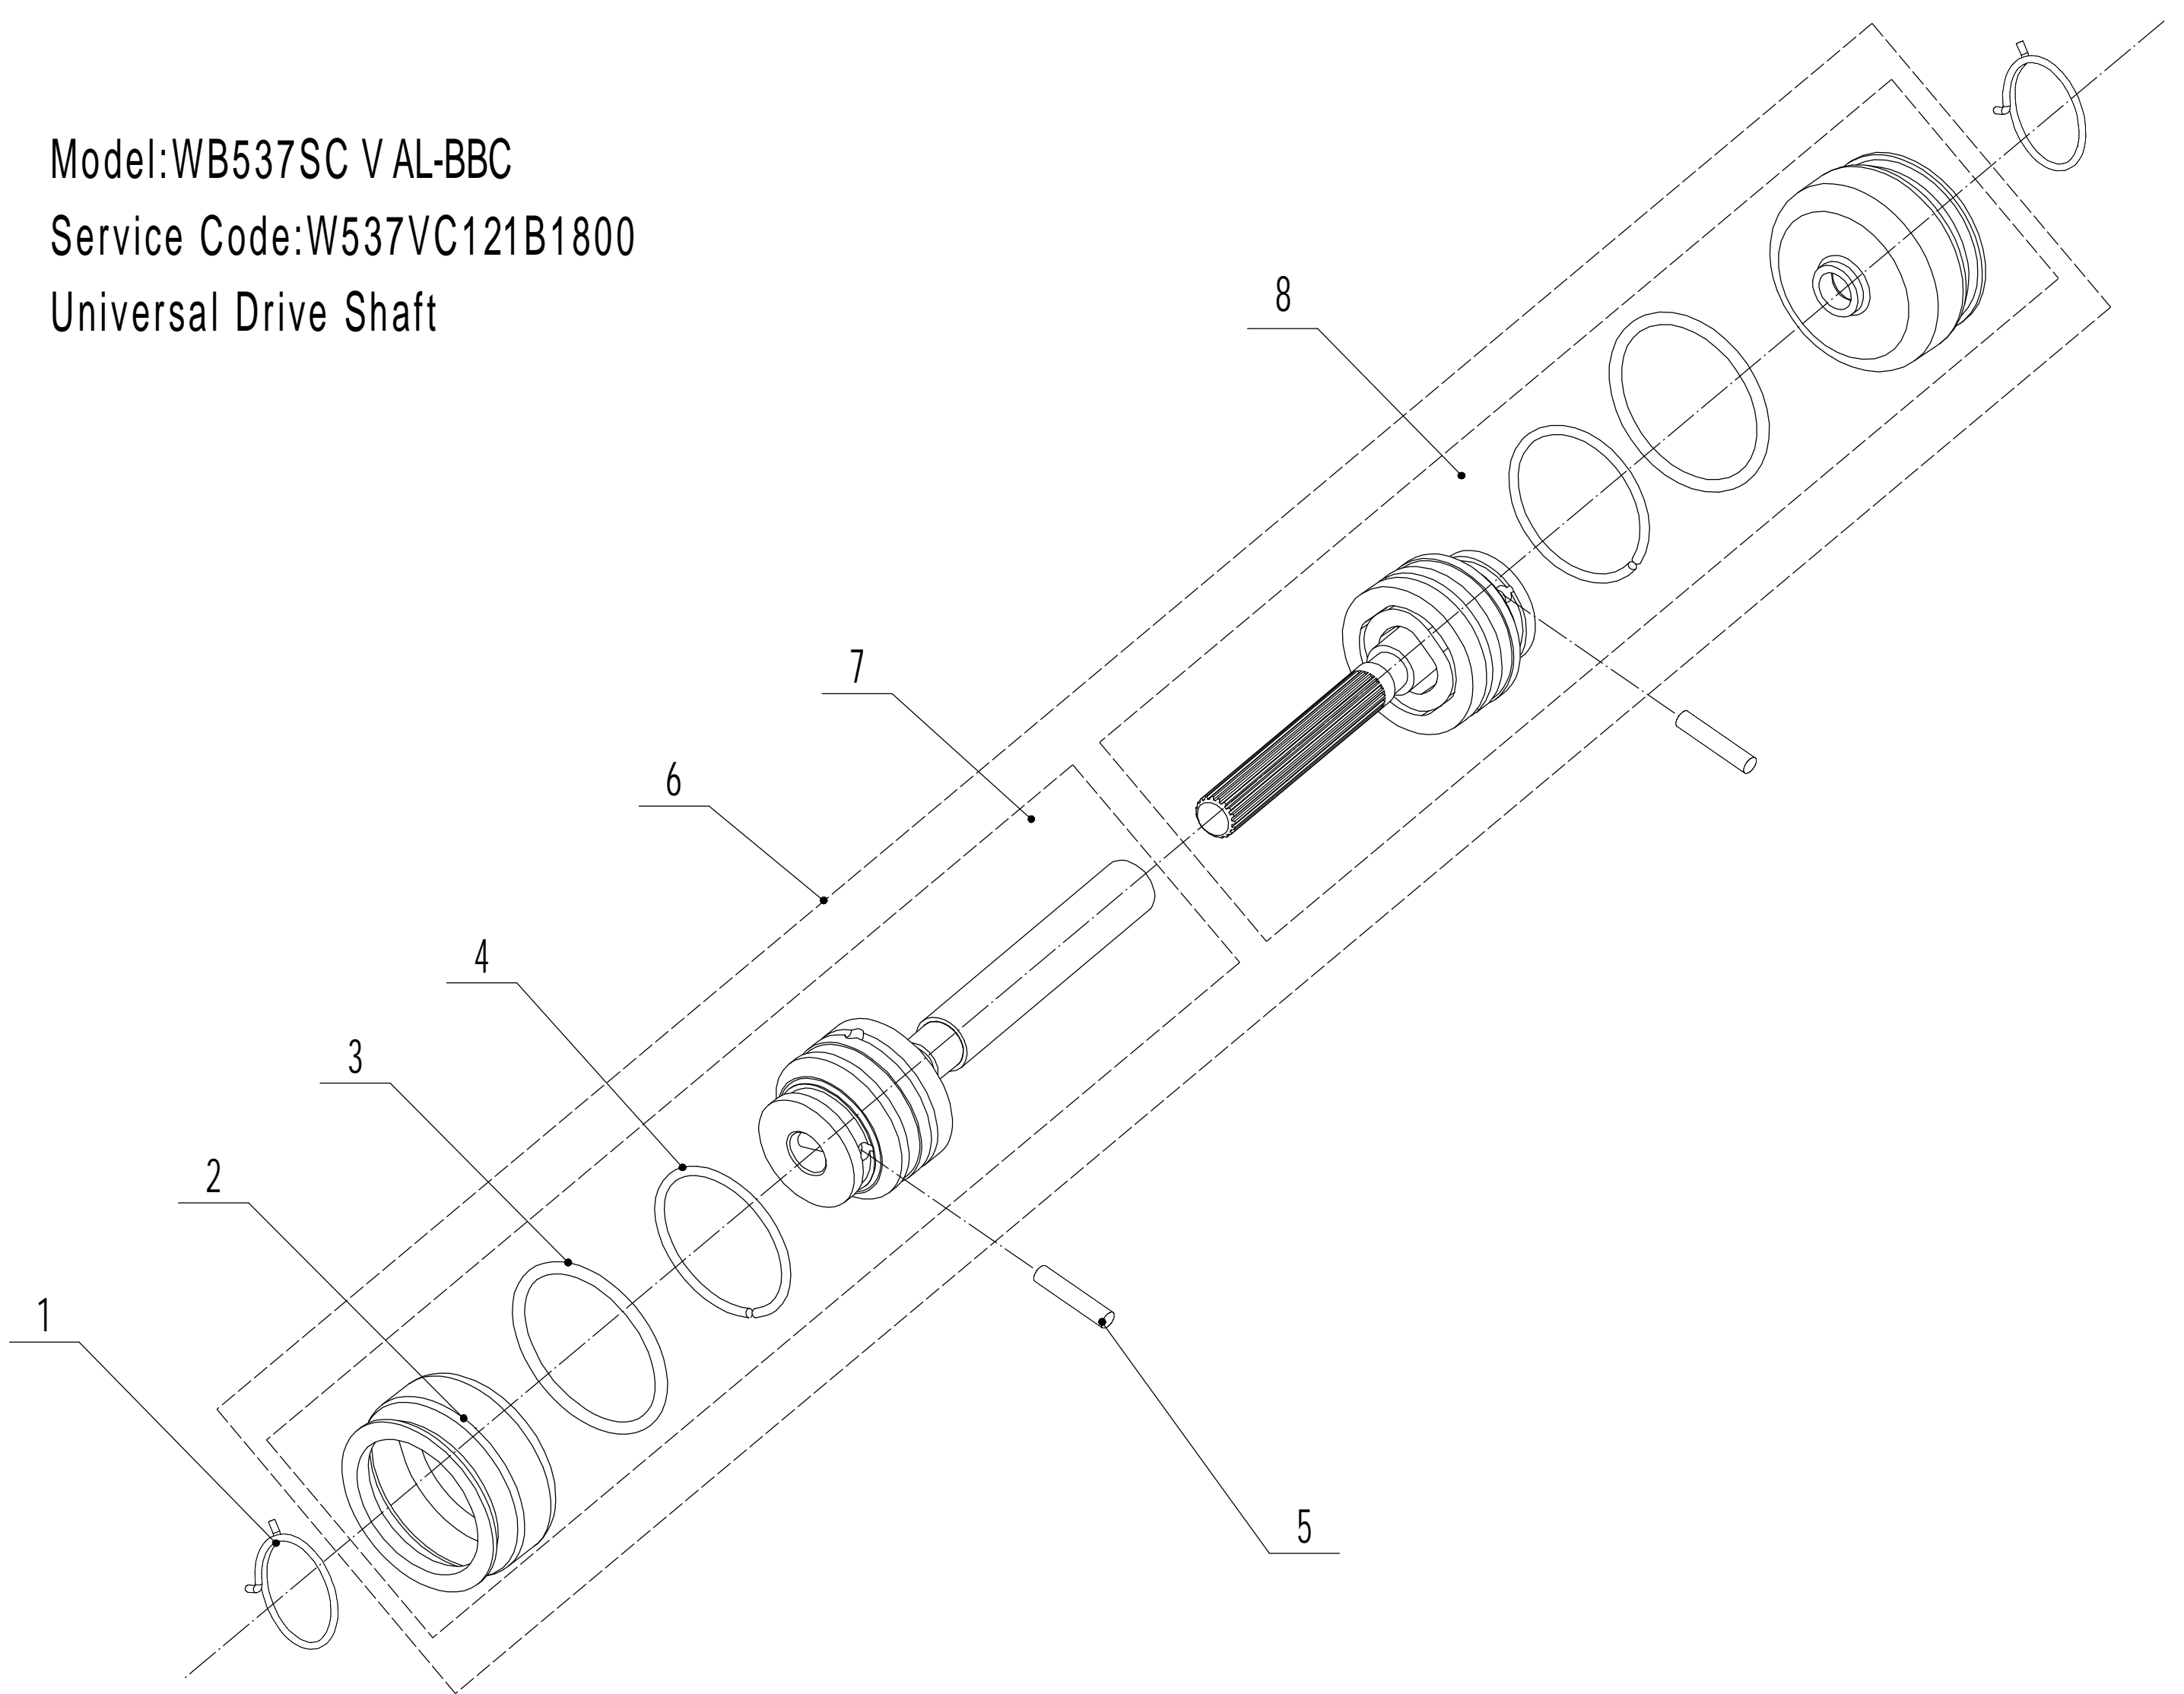

Model:WB537SC V AL-BBC

Service Code:W537VC121B1800

Universal Drive Shaft

Order	Part Number	Name_English	Quantity
1	HQA020000020	Check Ring	2
2	HQA020000080	Anti-Dust Shield	2
3	1401028003	O-Ring	2
4	HQA020000030	Check Ring	2
5	HQA020000090	Pin	2
6	Y26ZCD02	Universal Drive Shaft	1
7	Y26ZCDA01	Universal Drive Shaft A	1
8	Y26ZCDB01	Universal Drive Shaft B	1