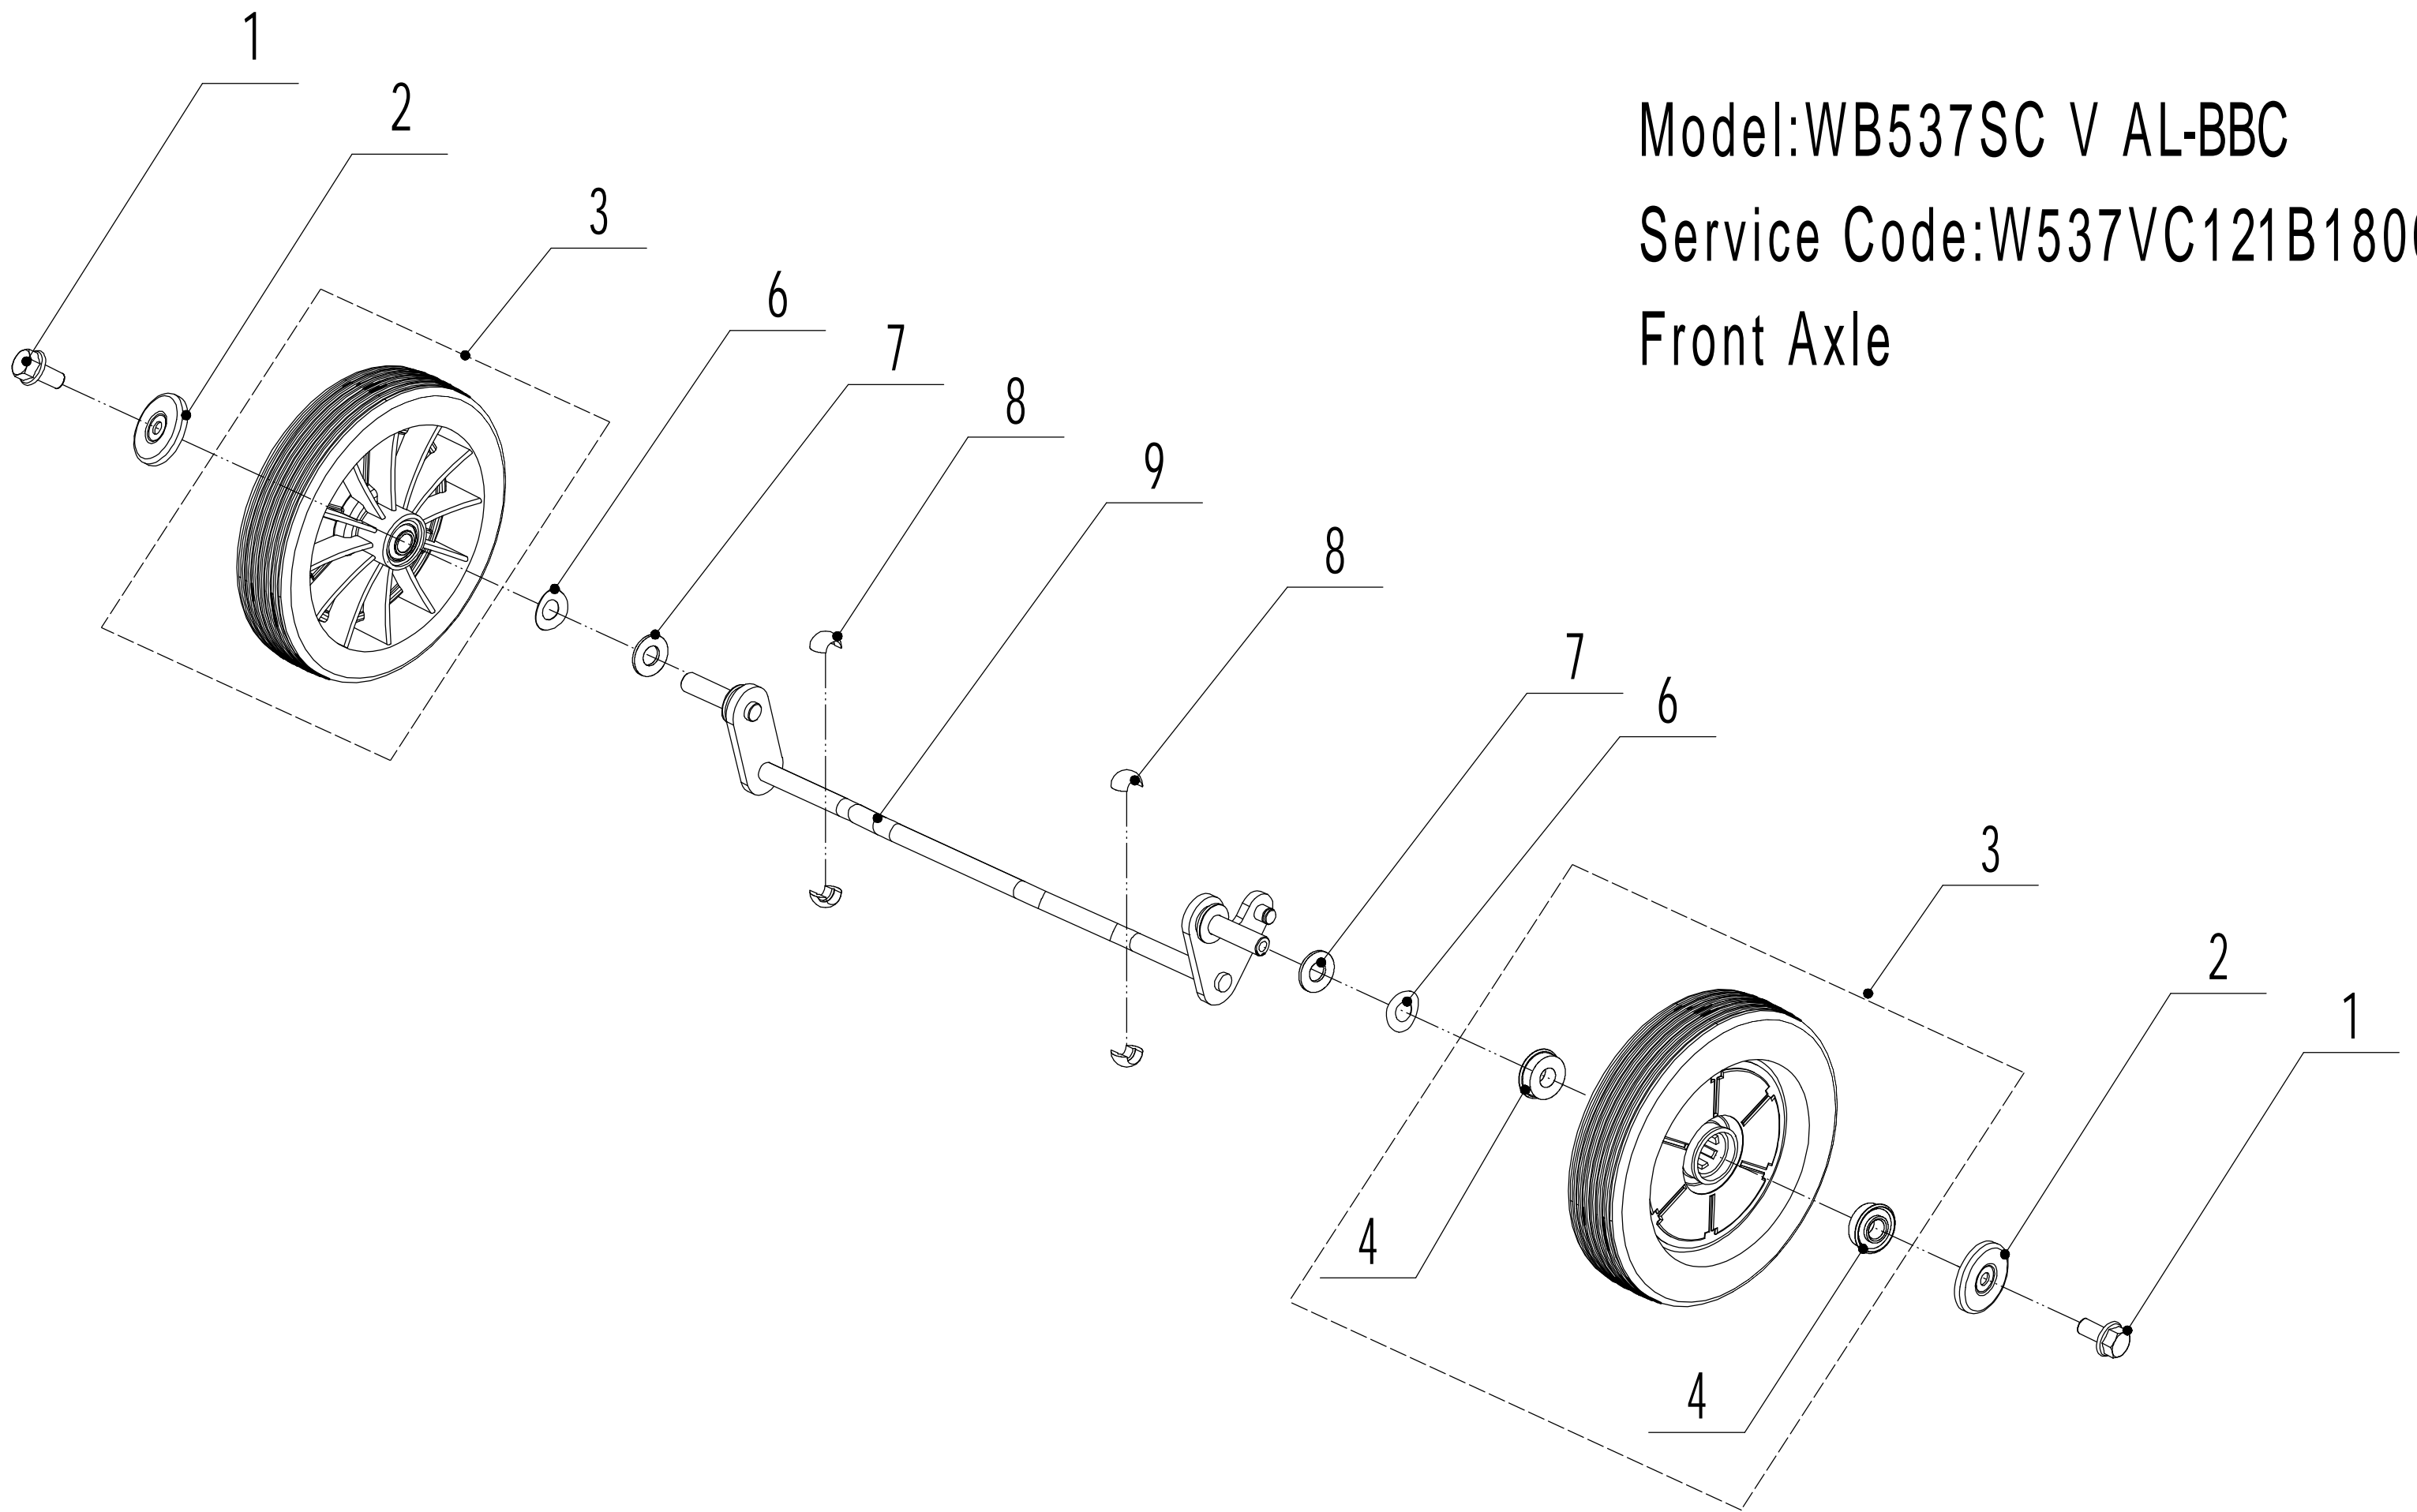

Model:WB537SC V AL-BBC

Service Code:W537VC121B1800

Blade Component

<b>Order</b>	<b>Part Number</b>	<b>Name_English</b>	<b>Quantity</b>
1	BBC06030/22	Bracket	1
2	4820102010	Screw - 3/8x16x28	3
3	5310401010	Key	2
4	BBC/WBAL	BBC Clutch	1
5	BBC06010/22	BBC Fixed Frame	1
6	0103006020	Screw - M6x20	1
7	0301008000	Washer - M8	1
8	0401008000	Spring Washer - M8	1
9	0101008065	Bolt - M8x65	1
10	5380401010WB/22	Blade	1
11	BBC30A000000040/04	Central Gasket	1
12	0403010000	Spring Washer - M10	3
13	5320405010	Central Bolt - 3/8x24x51	1
14	0103010020B	Screw - M10x20	2
15	5380515020B	Spring	1

Model:WB537SC V AL-BBC  
Service Code:W537VC121B1800  
Front Axle

<b>Order</b>	<b>Part Number</b>	<b>Name_English</b>	<b>Quantity</b>
1	0102008016	Hexagon Flange Bolt - M8x16	2
2	48R0210012/01	Wheel Cap	2
3	5340206011/40	8" Wheel Assembly	2
4	5310213010	Bearing	4
6	5310211010/02	Spacer	2
7	5310210010/02	Wheel Axis Washer	2
8	5310209010	Spherical Bearing	4
9	5380202010/01	Front Axle Weldment	1