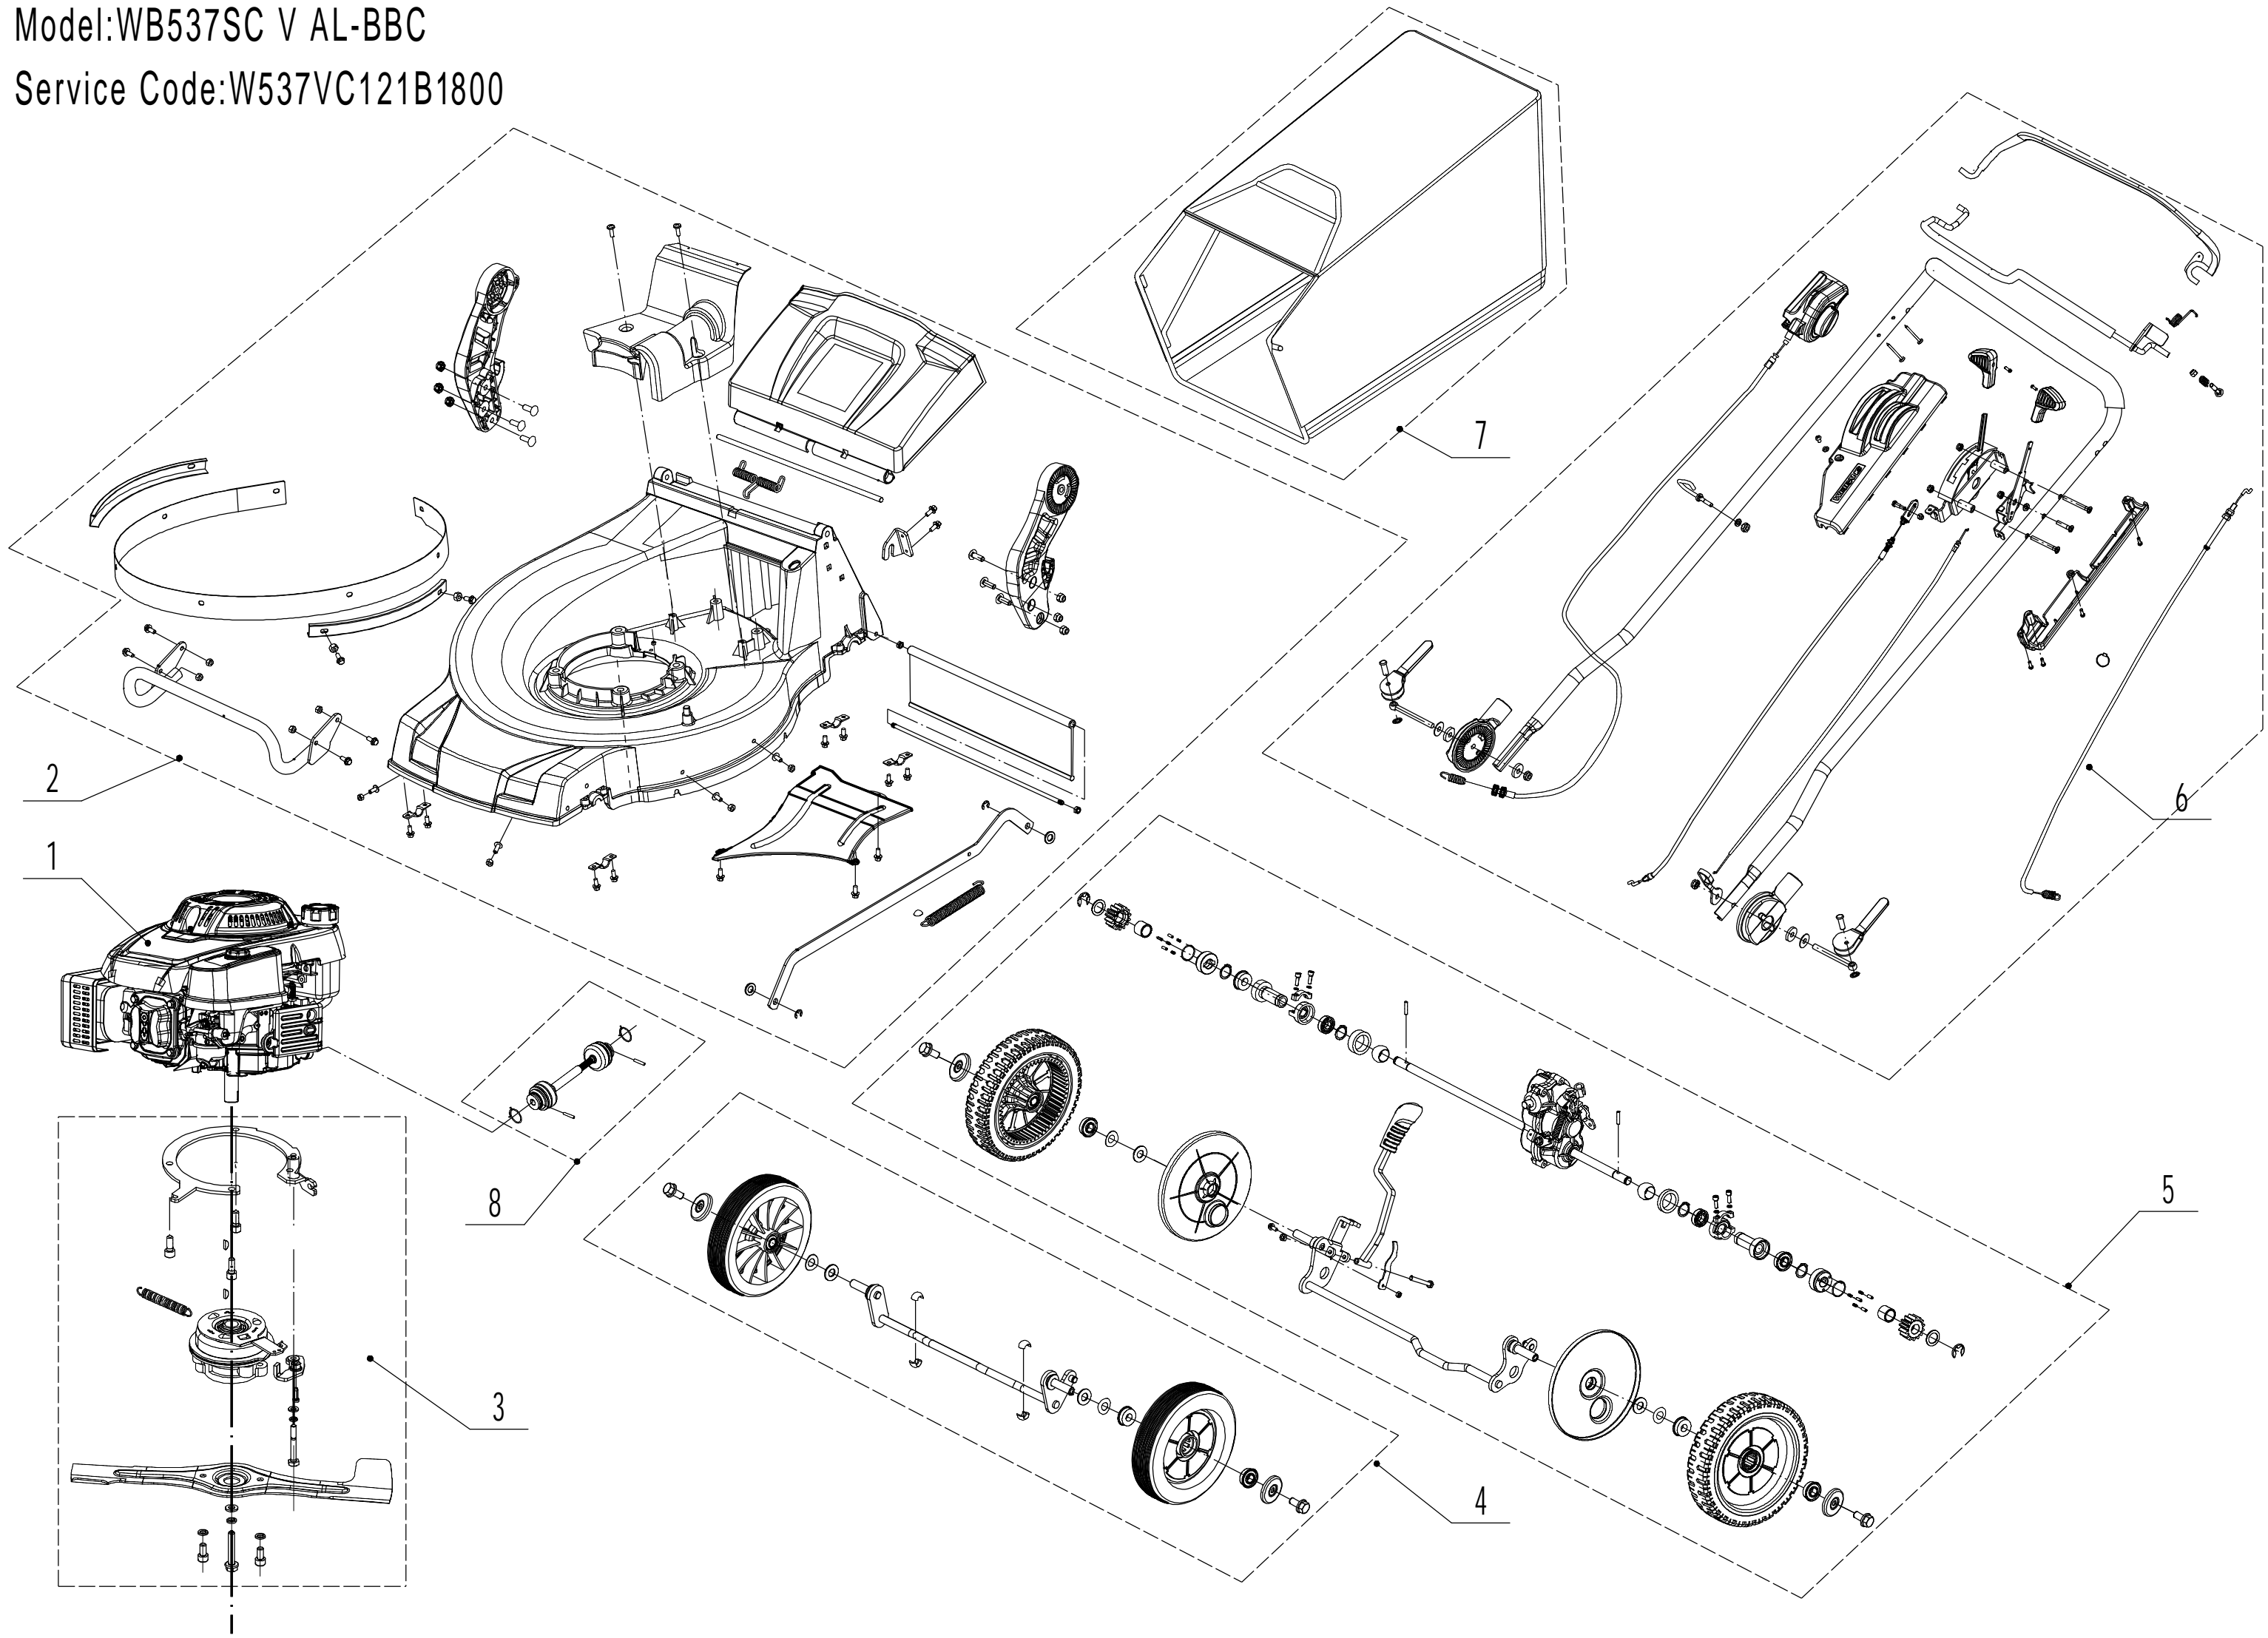

Model:WB537SC V AL-BBC

Service Code:W537VC121B1800

<b>Order</b>	<b>Part Number</b>	<b>Name_English</b>
1	Engine	Engine
2	Main Body	Main Body
3	Blade Components	Blade Components
4	Front Axle	Front Axle
5	Rear Axle	Rear Axle
6	Handle and Controls	Handle and Controls
7	Grass Catcher	Grass Catcher
8	Universal Drive Shaft	Universal Drive Shaft
2018	WB537SC V AL-BBC	WB537SC V AL-BBC

Model:WB537SC V AL-BBC

Service Code:W537VC121B1800

Main Body

Order	Part Number	Name_English	Quantity
1	5380101010SB/44	Chassis	1
2	5340110010/40	Inner Arc Plate	1
3	5340109010/40	Outside skirt	2
4	0202006000	Lock Nut - M6	17
5	0102006010	Bolt - M6x10	4
6	0109006016	Screw - M6x16	3
7	4820208010	Front Bearing Bracket	2
8	4820104010	Screw - M6x12	11
9	0102006016	Bolt - M6x16	3
10	5380108010/40	Bumper Weldment	1
11	0109006014	Screw - M6x14	4
12	5380102010/44	Bottom Baffle	1
13	4820306013	Washer	2
14	1301008000	Check Ring - M8	2
15	5380313010/40	Connecting Rod	1
16	4820307011	D Check Cap	1
17	5310316010	Connecting Rod Spring	1
18	5320114020/01	Upper Bearing Bracket	2
19	5320125010	Trailing Flap	1
20	5340116010/02	Pivot - Trailing Flap	1
21	0202008000	Lock Nut - M8	6
22	GM48S000000070/40	Left Handle Bracket	1
23	0107008020	Hexagon Flange Bolt - M8x20	4
24	0107008025	Hexagon Flange Bolt - M8x25	2
25	GM53C000000050/02	Bracket	1
26	0102006012	Bolt - M6x12	2
27	5380106010	Rear Cover Spring	1
28	5380105010/01	Rear Cover Pivot	1
29	5380104010	Rear Cover	1
30	4820104011	Screw - M6x12	2
31	5380103020S	Belt Shield	1
32	GM48S000000080/40	Right Handle Bracket	1