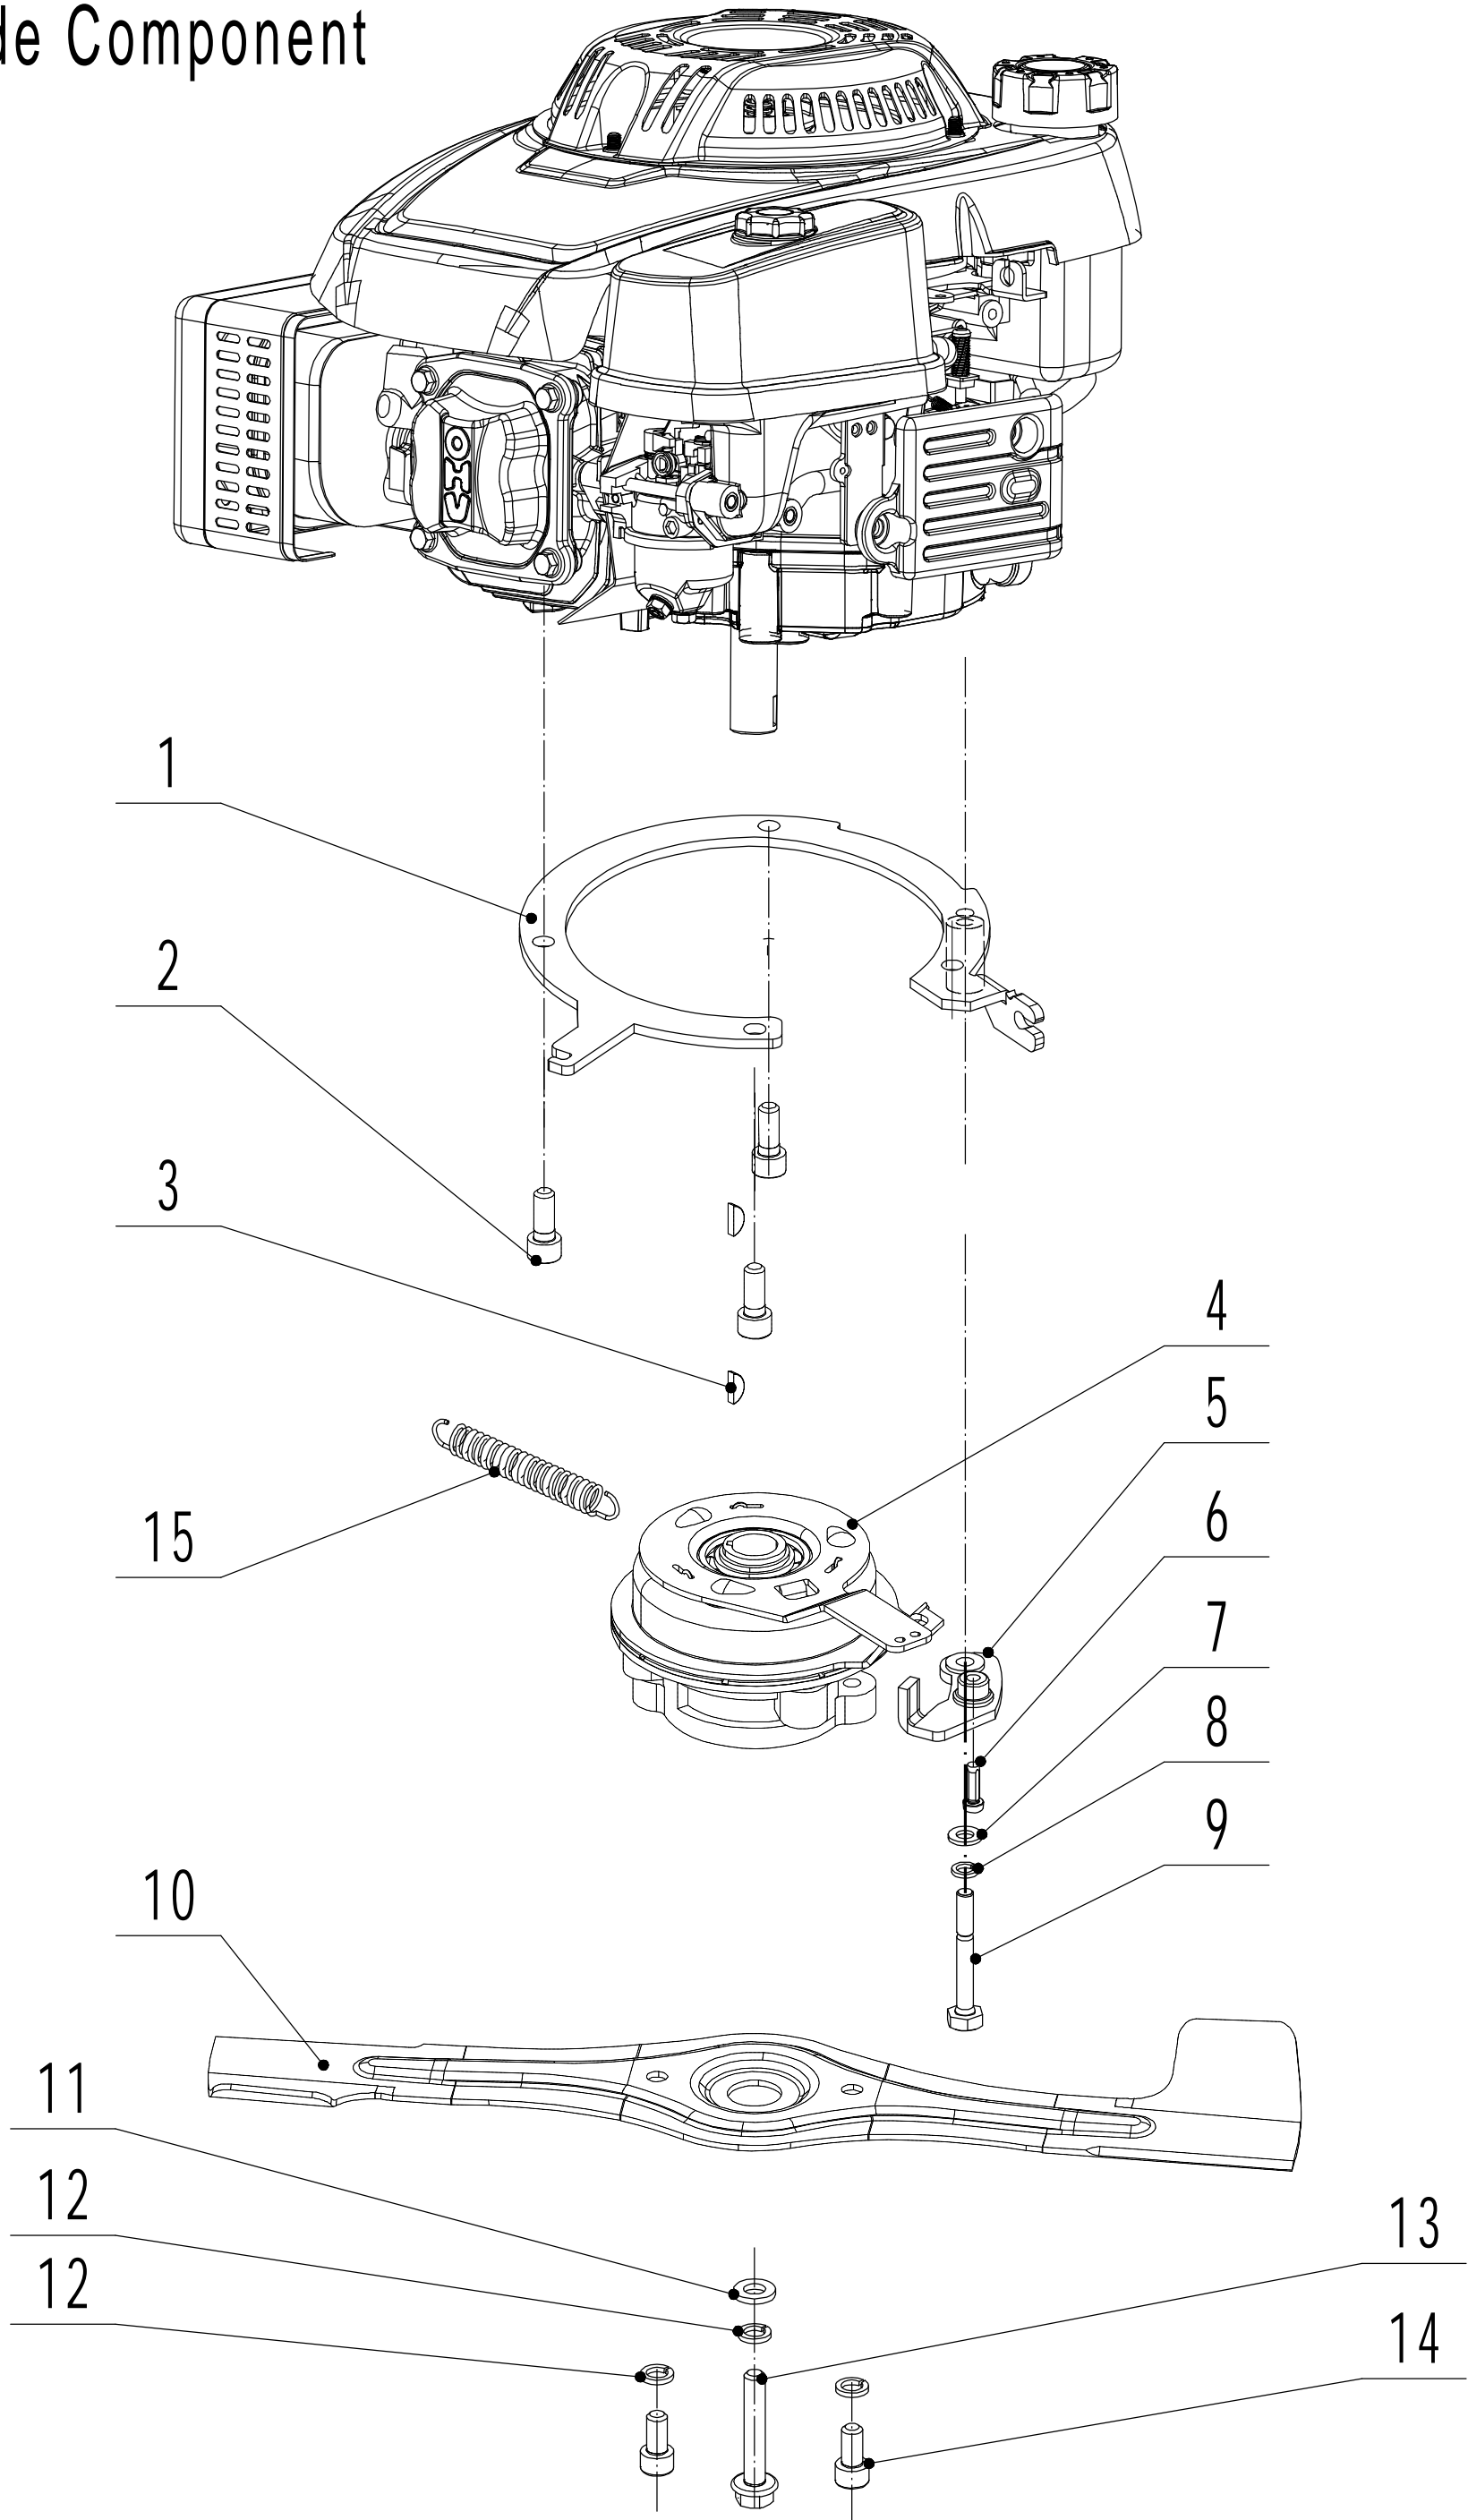

Model:WB537SC V AL-BBC

Service Code:W537VC121B1800

Main Body

Order	Part Number	Name_English	Quantity
1	5380101010SB/44	Chassis	1
2	5340110010/40	Inner Arc Plate	1
3	5340109010/40	Outside skirt	2
4	0202006000	Lock Nut - M6	17
5	0102006010	Bolt - M6x10	4
6	0109006016	Screw - M6x16	3
7	4820208010	Front Bearing Bracket	2
8	4820104010	Screw - M6x12	11
9	0102006016	Bolt - M6x16	3
10	5380108010/40	Bumper Weldment	1
11	0109006014	Screw - M6x14	4
12	5380102010/44	Bottom Baffle	1
13	4820306013	Washer	2
14	1301008000	Check Ring - M8	2
15	5380313010/40	Connecting Rod	1
16	4820307011	D Check Cap	1
17	5310316010	Connecting Rod Spring	1
18	5320114020/01	Upper Bearing Bracket	2
19	5320125010	Trailing Flap	1
20	5340116010/02	Pivot - Trailing Flap	1
21	0202008000	Lock Nut - M8	6
22	GM48S000000070/40	Left Handle Bracket	1
23	0107008020	Hexagon Flange Bolt - M8x20	4
24	0107008025	Hexagon Flange Bolt - M8x25	2
25	GM53C000000050/02	Bracket	1
26	0102006012	Bolt - M6x12	2
27	5380106010	Rear Cover Spring	1
28	5380105010/01	Rear Cover Pivot	1
29	5380104010	Rear Cover	1
30	4820104011	Screw - M6x12	2
31	5380103020S	Belt Shield	1
32	GM48S000000080/40	Right Handle Bracket	1

Model:WB537SC V AL-BBC

Service Code:W537VC121B1800

Blade Component

<b>Order</b>	<b>Part Number</b>	<b>Name_English</b>	<b>Quantity</b>
1	BBC06030/22	Bracket	1
2	4820102010	Screw - 3/8x16x28	3
3	5310401010	Key	2
4	BBC/WBAL	BBC Clutch	1
5	BBC06010/22	BBC Fixed Frame	1
6	0103006020	Screw - M6x20	1
7	0301008000	Washer - M8	1
8	0401008000	Spring Washer - M8	1
9	0101008065	Bolt - M8x65	1
10	5380401010WB/22	Blade	1
11	BBC30A000000040/04	Central Gasket	1
12	0403010000	Spring Washer - M10	3
13	5320405010	Central Bolt - 3/8x24x51	1
14	0103010020B	Screw - M10x20	2
15	5380515020B	Spring	1