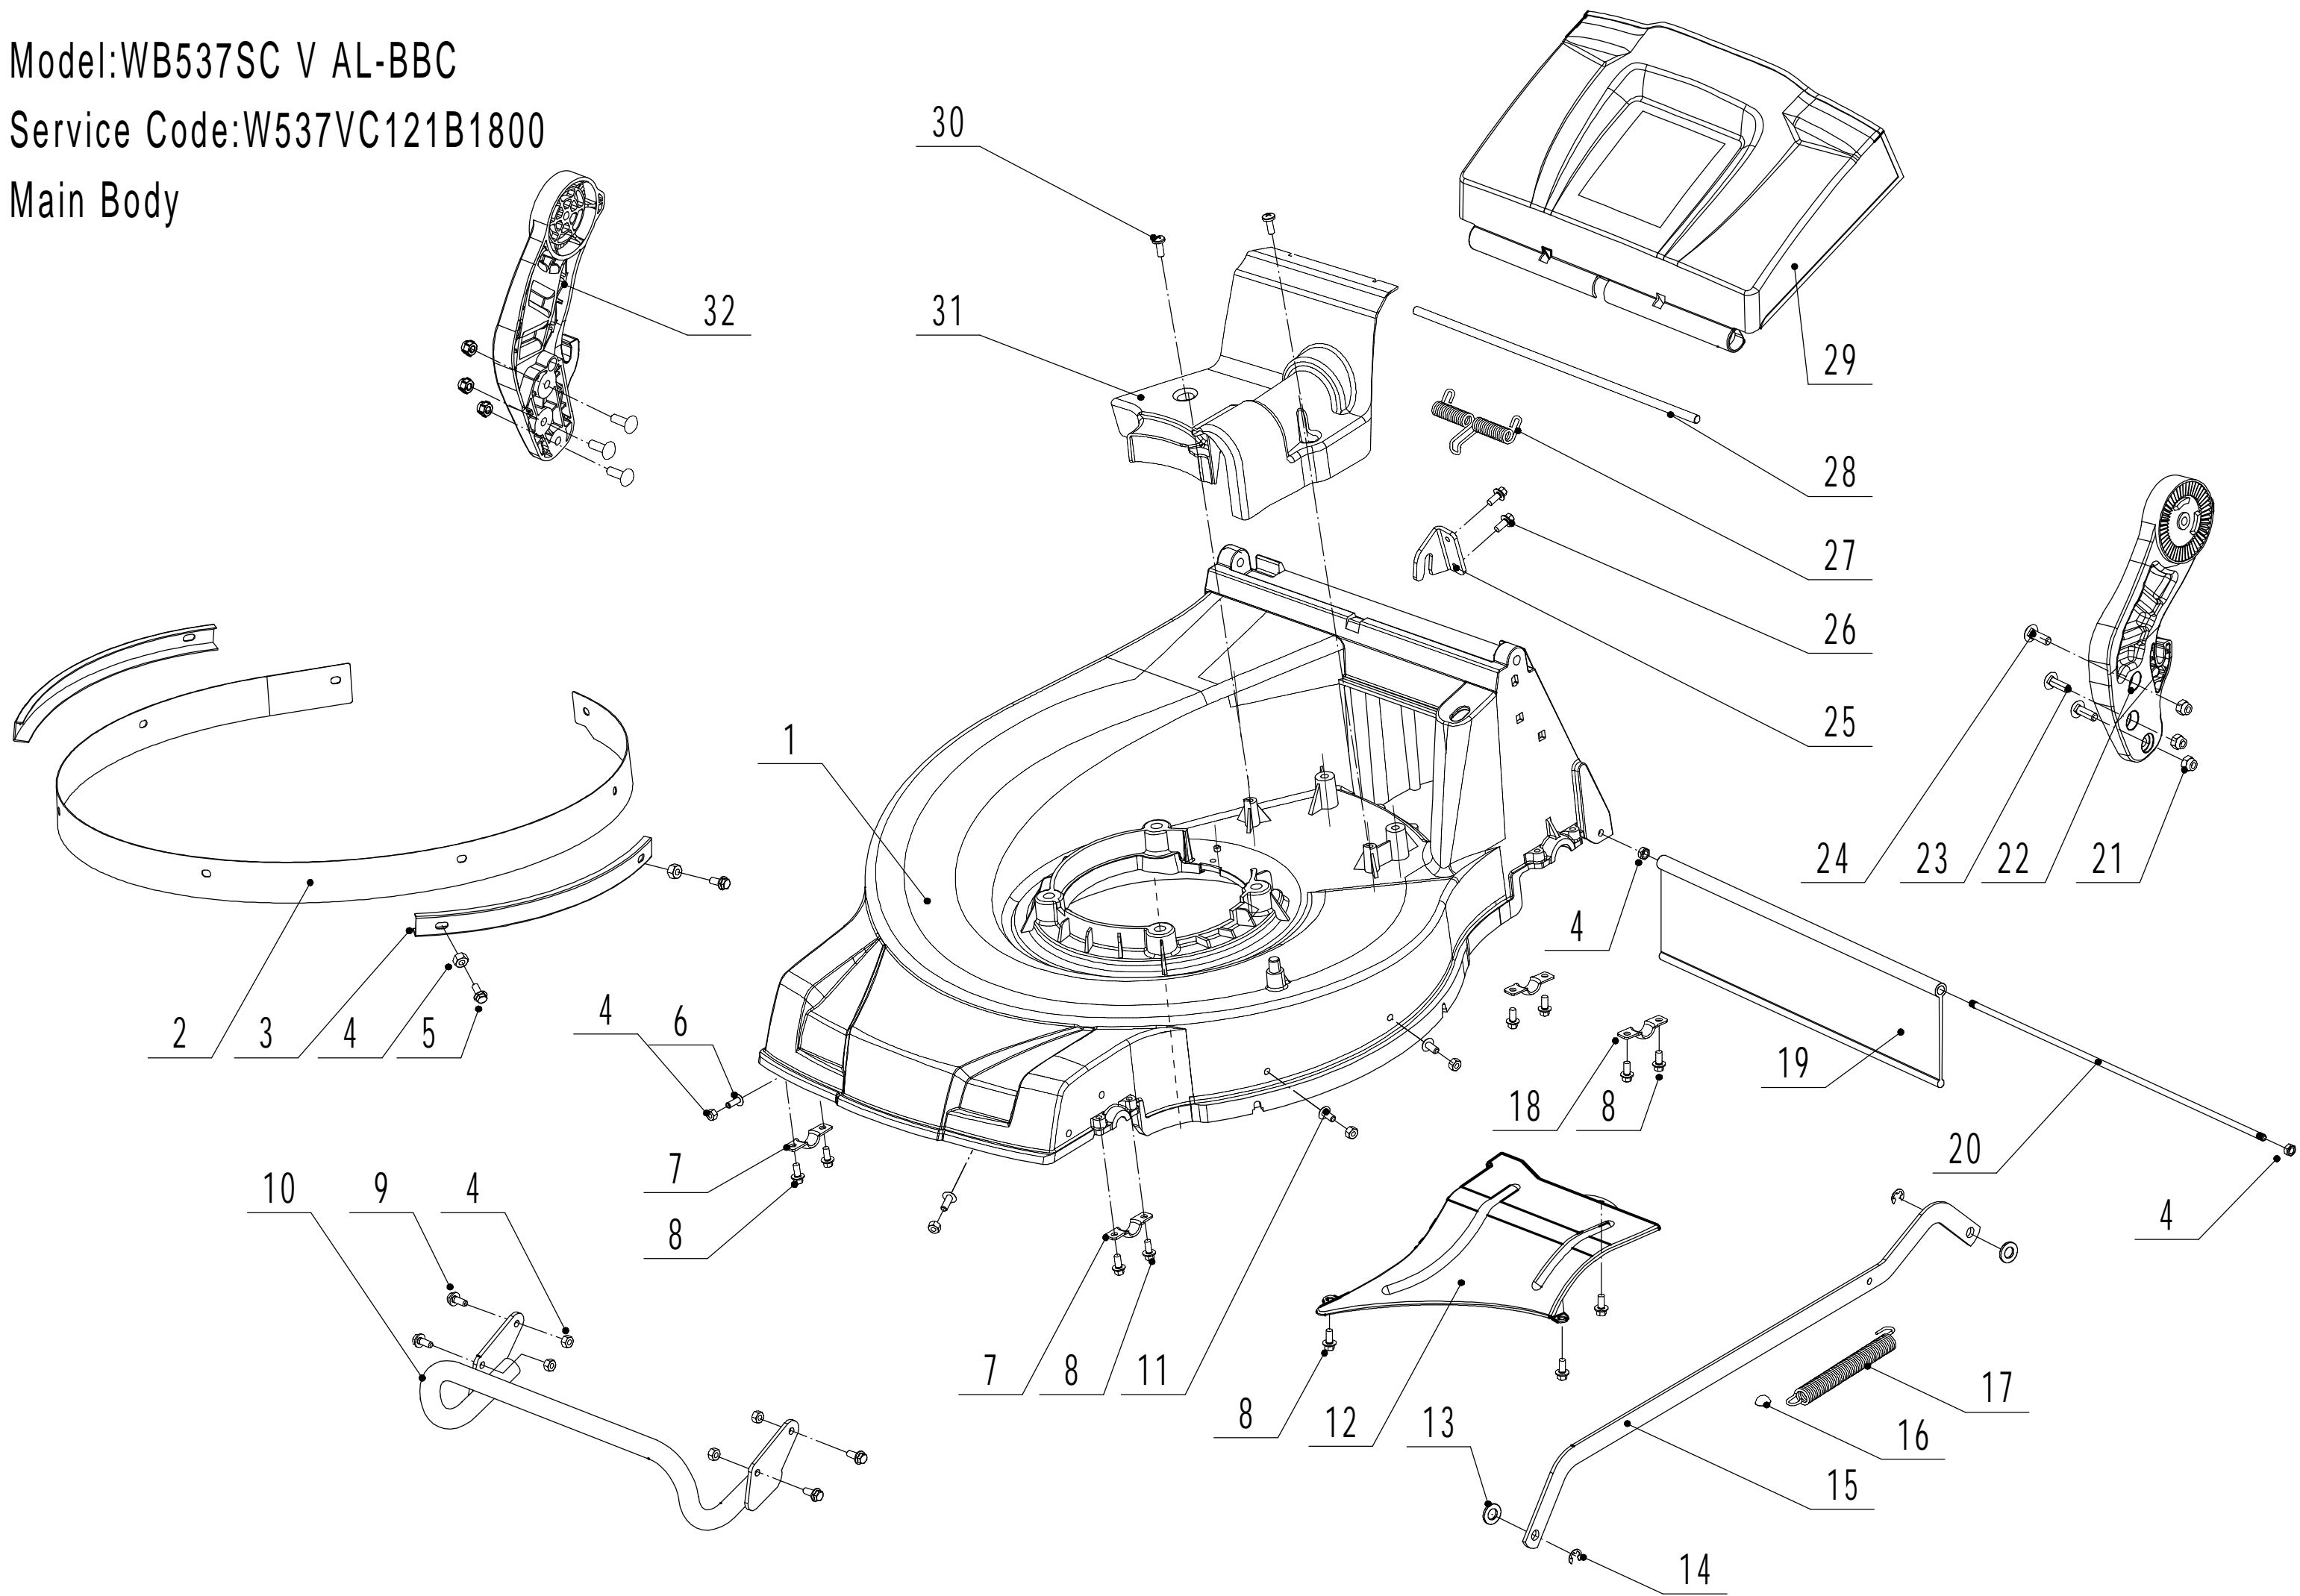

Model:WB537SC V AL-BBC

Service Code:W537VC121B1800

<b>Order</b>	<b>Part Number</b>	<b>Name_English</b>
1	Engine	Engine
2	Main Body	Main Body
3	Blade Components	Blade Components
4	Front Axle	Front Axle
5	Rear Axle	Rear Axle
6	Handle and Controls	Handle and Controls
7	Grass Catcher	Grass Catcher
8	Universal Drive Shaft	Universal Drive Shaft
2018	WB537SC V AL-BBC	WB537SC V AL-BBC

Model:WB537SC V AL-BBC

Service Code:W537VC121B1800

Main Body

Order	Part Number	Name_English	Quantity
1	5380101010SB/44	Chassis	1
2	5340110010/40	Inner Arc Plate	1
3	5340109010/40	Outside skirt	2
4	0202006000	Lock Nut - M6	17
5	0102006010	Bolt - M6x10	4
6	0109006016	Screw - M6x16	3
7	4820208010	Front Bearing Bracket	2
8	4820104010	Screw - M6x12	11
9	0102006016	Bolt - M6x16	3
10	5380108010/40	Bumper Weldment	1
11	0109006014	Screw - M6x14	4
12	5380102010/44	Bottom Baffle	1
13	4820306013	Washer	2
14	1301008000	Check Ring - M8	2
15	5380313010/40	Connecting Rod	1
16	4820307011	D Check Cap	1
17	5310316010	Connecting Rod Spring	1
18	5320114020/01	Upper Bearing Bracket	2
19	5320125010	Trailing Flap	1
20	5340116010/02	Pivot - Trailing Flap	1
21	0202008000	Lock Nut - M8	6
22	GM48S000000070/40	Left Handle Bracket	1
23	0107008020	Hexagon Flange Bolt - M8x20	4
24	0107008025	Hexagon Flange Bolt - M8x25	2
25	GM53C000000050/02	Bracket	1
26	0102006012	Bolt - M6x12	2
27	5380106010	Rear Cover Spring	1
28	5380105010/01	Rear Cover Pivot	1
29	5380104010	Rear Cover	1
30	4820104011	Screw - M6x12	2
31	5380103020S	Belt Shield	1
32	GM48S000000080/40	Right Handle Bracket	1