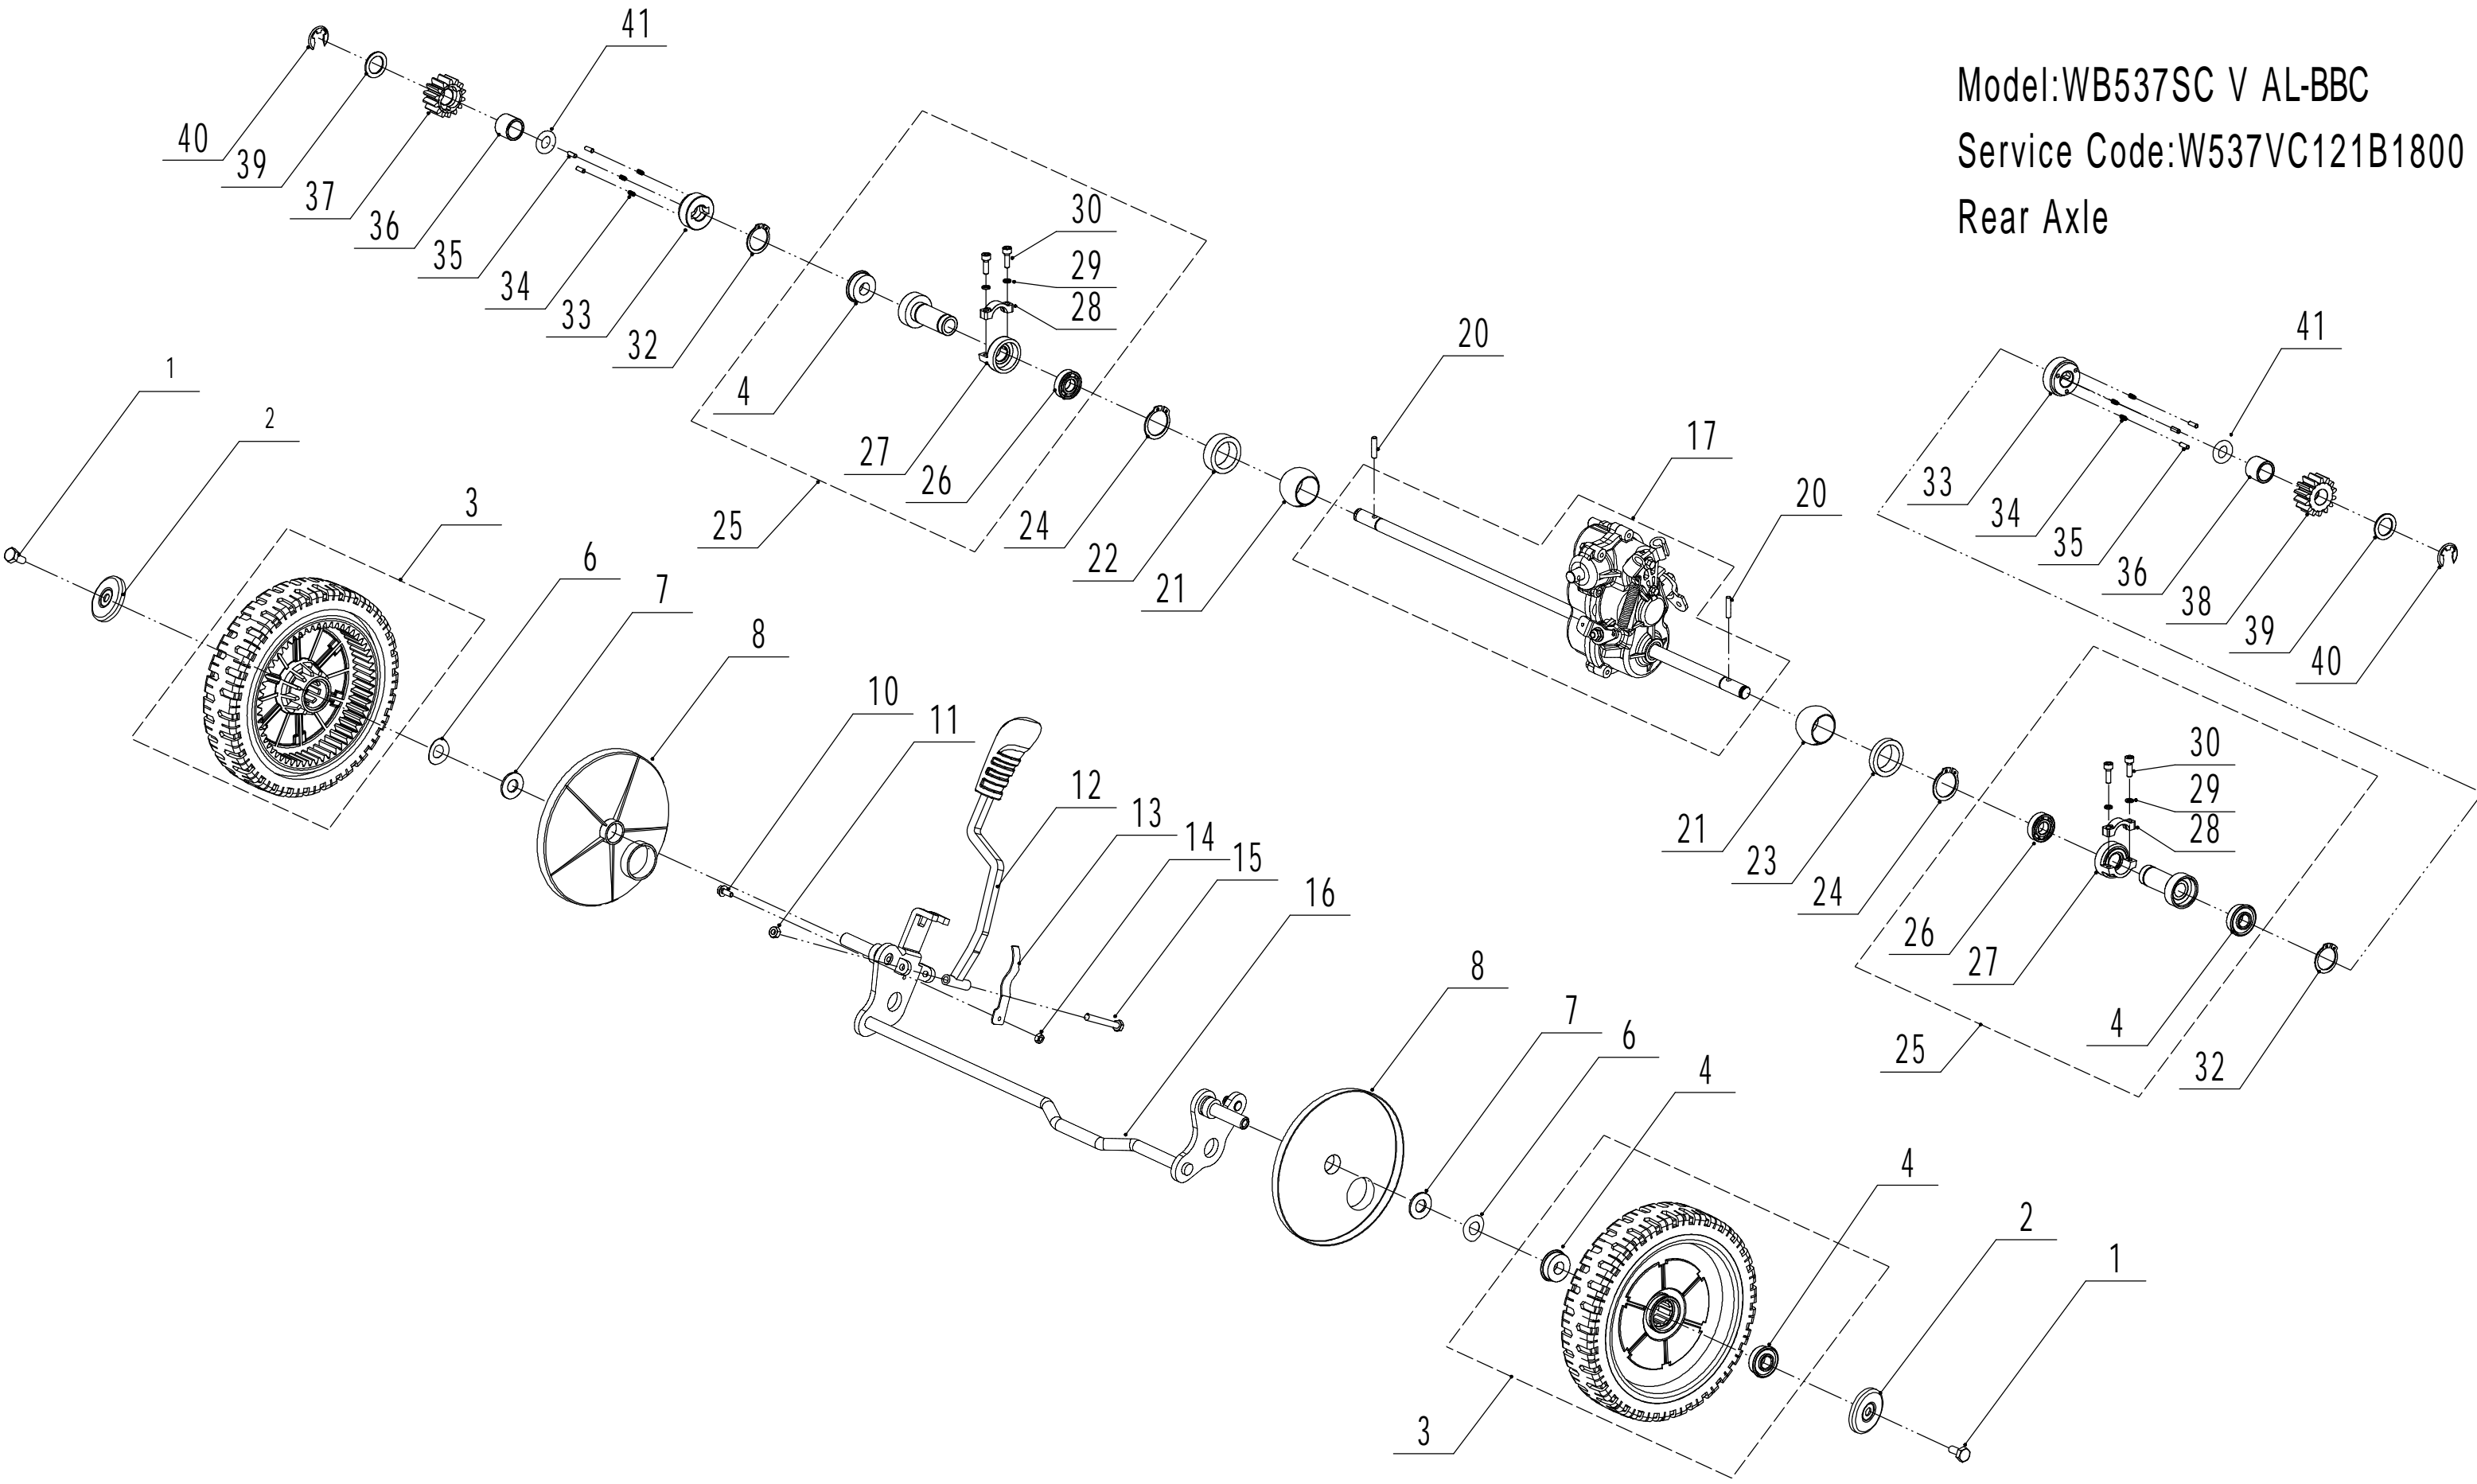

Model:WB537SC V AL-BBC
Service Code:W537VC121B1800
Rear Axle

Order	Part Number	Name_English	Quantity
1	0102008016	Hex Flange Bolt - M8x16	2
2	48R0210012/01	Wheel Cover	2
3	5340309011/40	9" Rear Wheel	2
4	5310213010	Bearing	6
6	5310211010/02	Spacer	2
7	5310210010/02	Washer	2
8	5340310010	Anti-Dust Shield	2
10	0101005016	Hexangular Bolt - M5x16	1
11	0202006000	Lock Nut - M6	1
12	5380311010/40	Adjustment Lever	1
13	5380314010/04	Flat Spring	1
14	0202005000	Lock Nut - M5	1
15	0101006055	Hexangular Bolt - M6x55	1
16	GM53C010100000/01	Rear Axle Weldment	1
17	Y20538Z0	transmission assembly	1
20	HQ000100060	Pin	2
21	5320328010	Nylon Spherical Bearing	2
22	5320329010/02	Rear Transmission Partition	1
23	4820326010/02	Bearing Bracket Left Washer	1
24	1001020000	Check Ring For Shaft	2
25	Y065320SF	Bearing Sheath Kit	2
26	R8	Deep Groove Ball Bearing	2
27	5320324022	Bearing Bracket	2
28	5320324023	Bearing Bracket Cover	2
29	0401005000	Spring Washer - M5	4
30	0103005020A	Hexagon Socket Cap Screw - M5x20	4
32	1001012000	Check Ring - M12	2
33	HQ000100050	One-Way Block	2
34	HQ000100040	Spring	6
35	HQ000100030	Pin	6
36	5320326010P	Bearing	2
37	HQ000100020	Right Drive Pinion	1
38	HQ000100010	Left Drive Pinion	1
39	5020311010/04	Friction Mat	2
40	1301009000	Check Ring - M9	2
41	1401025015	O-Ring	2