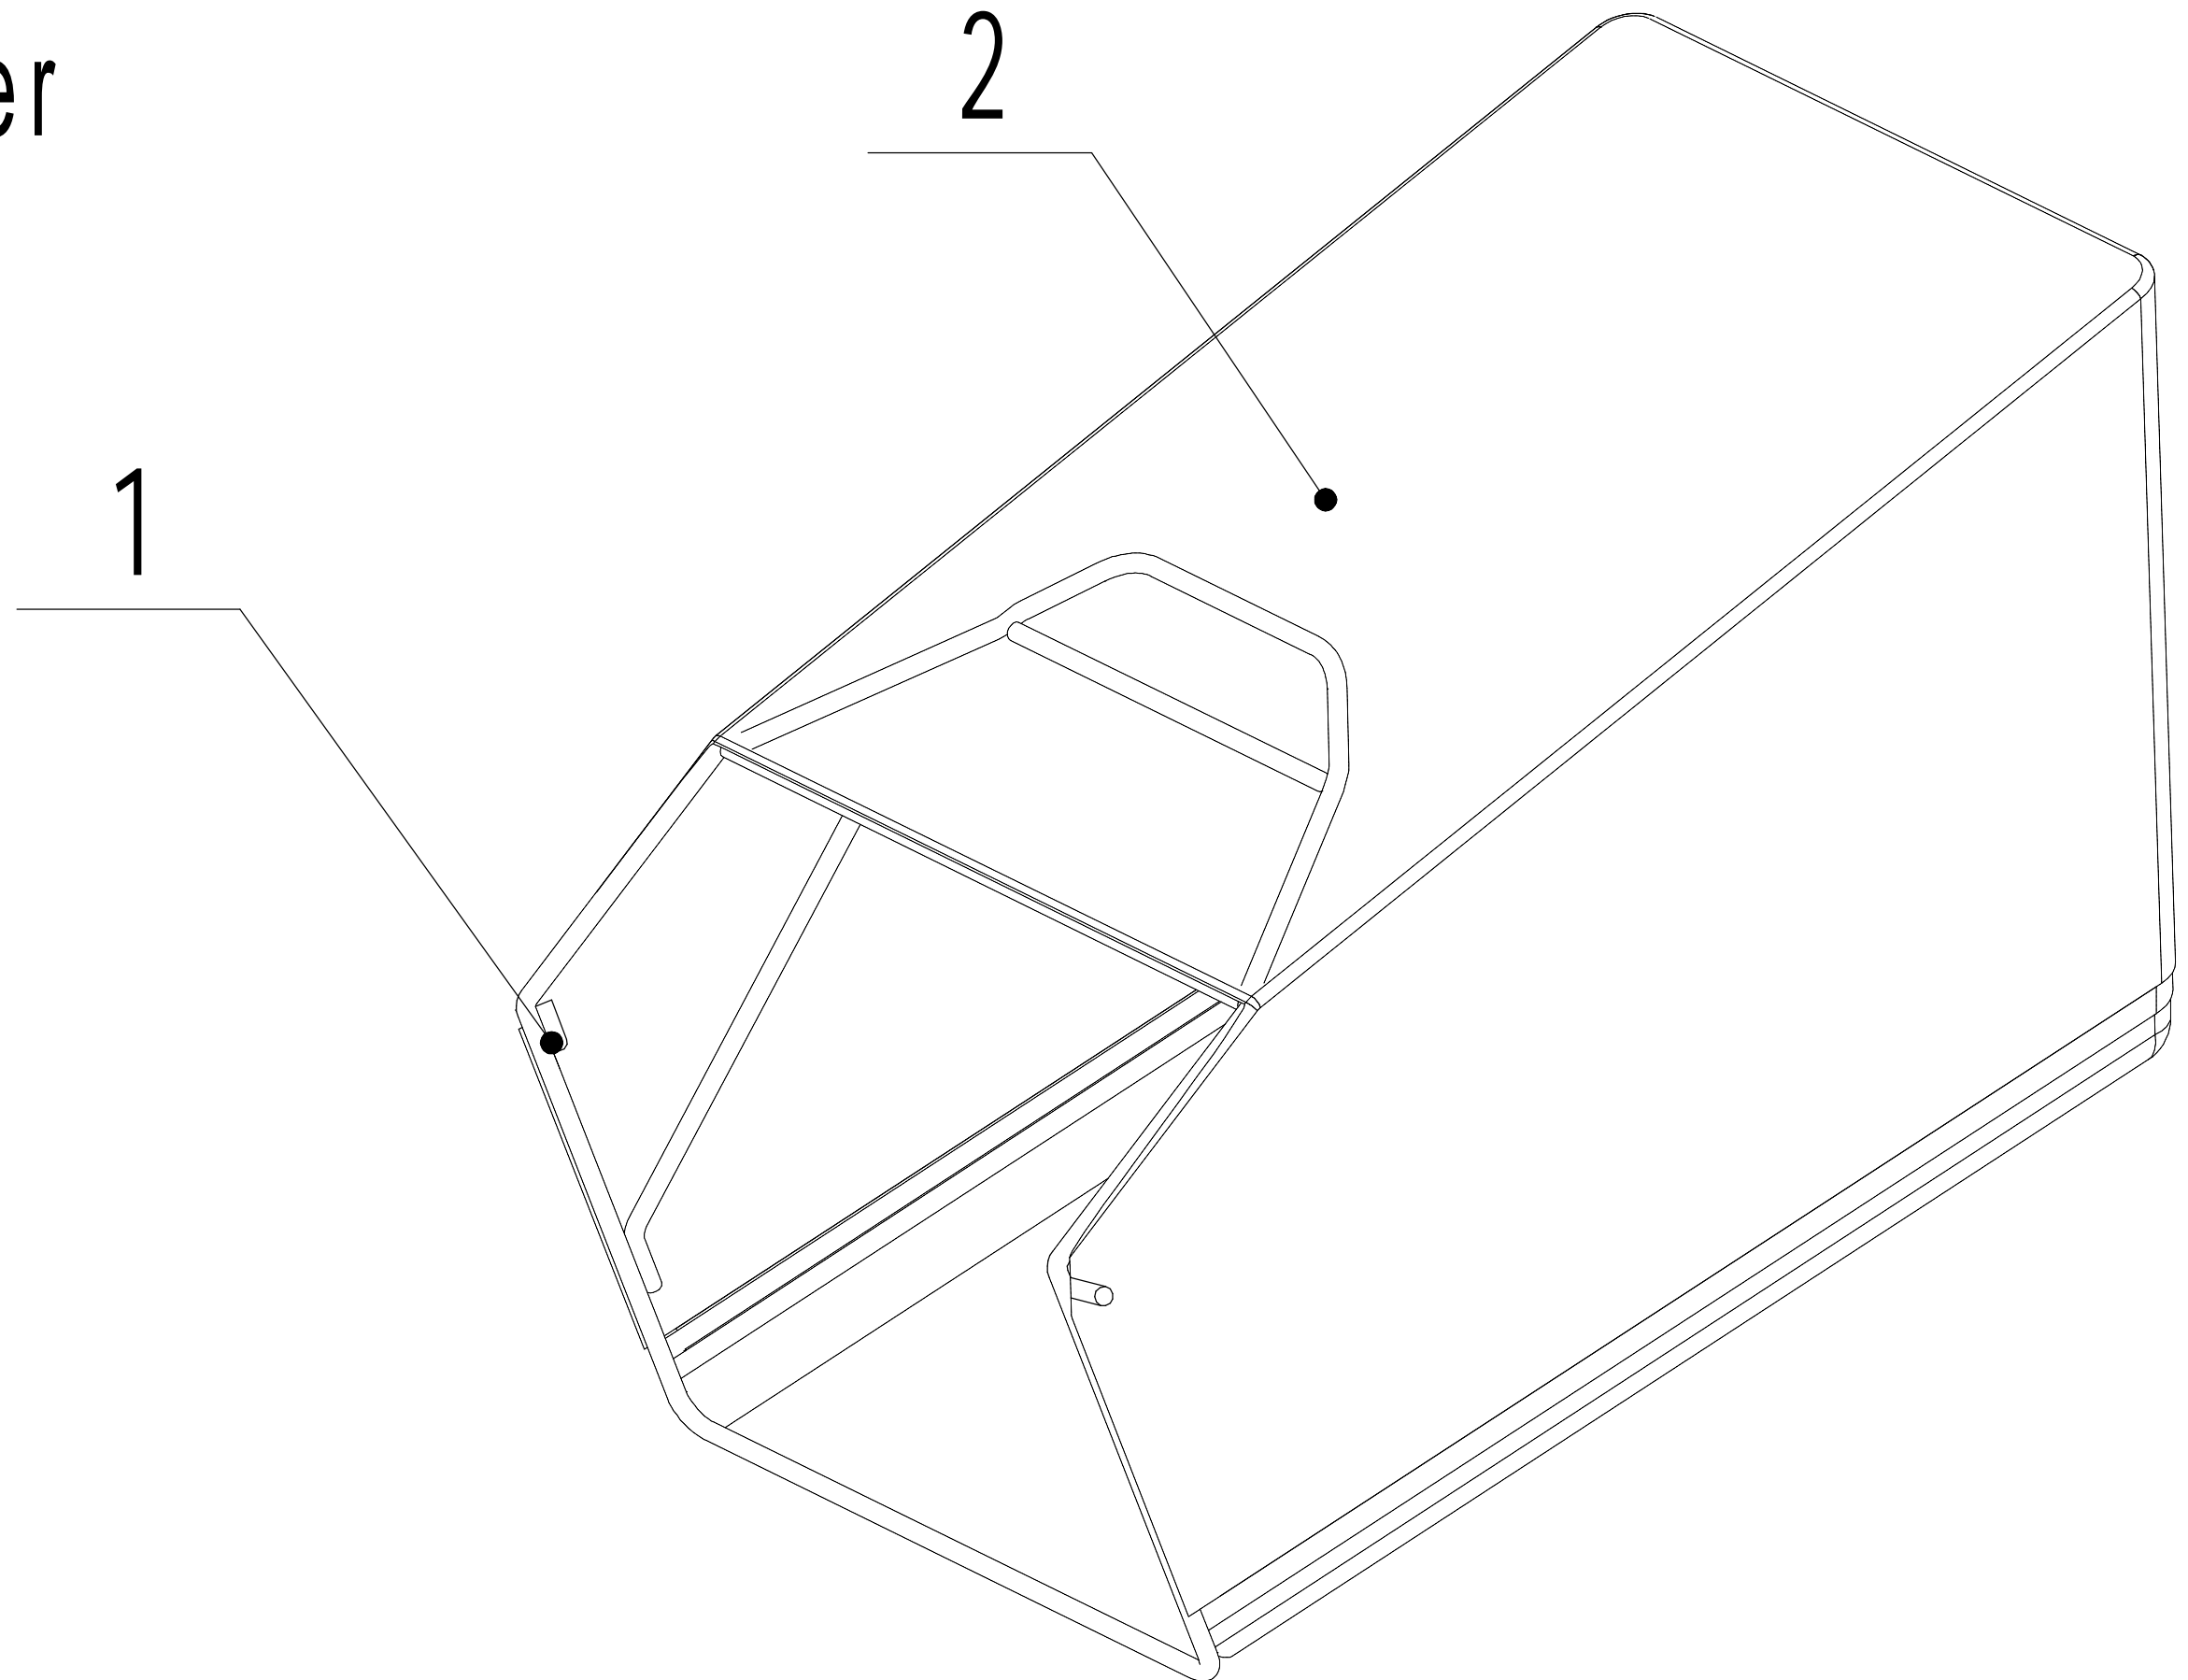

Model:WB537SC V AL-BBC

Service Code:W537VC121B1800

Grass Catcher

Order	Part Number	Name_English	Quantity
1	5380602010S/22	Grass Catcher Frame	1
2	5340612010S/84	Grass Bag	1