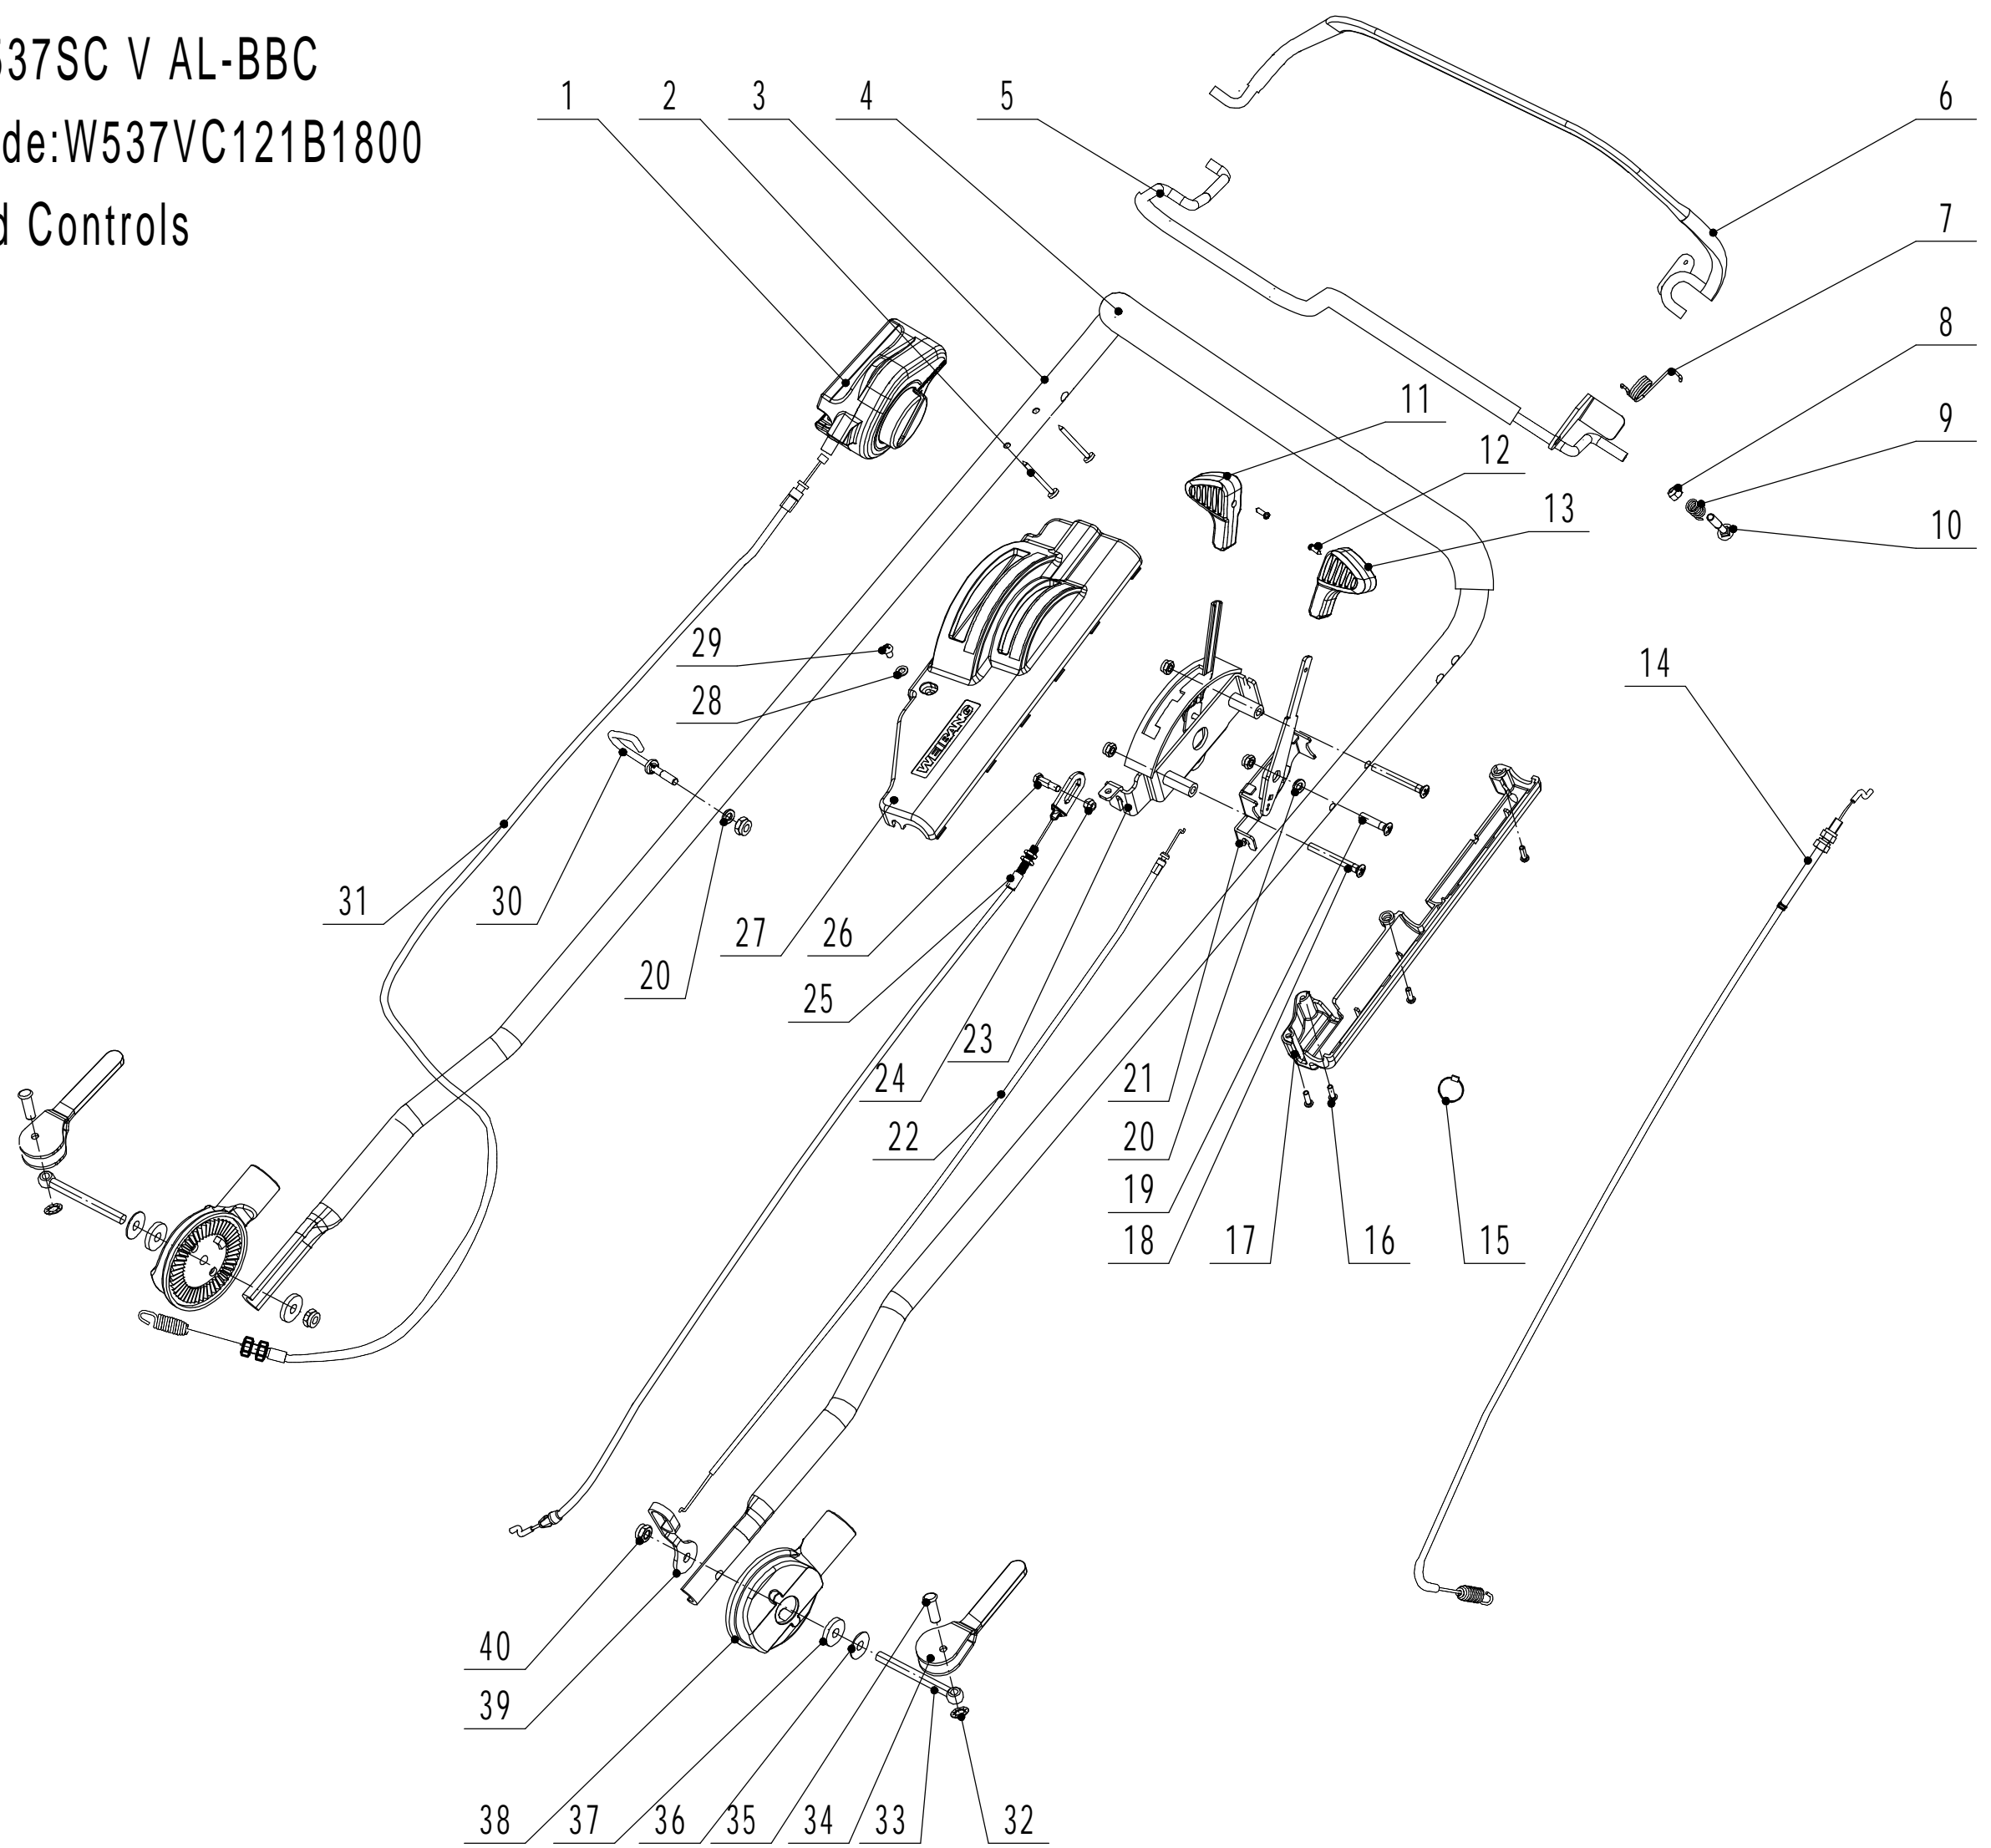

Model:WB537SC V AL-BBC

Service Code:W537VC121B1800

Handle And Controls

Order	Part Number	Name_English	Quantity
1	BBC010000000	Knife Clutch Controller	1
2	0113050037	Screw	2
3	5380501010SB/44	538BBC-Handle	1
4	GM56E010000080	Handle Sleeve	1
5	5380504030B/40	Blade Clutch Lever Welding	1
6	5380504010B/40	Clutch Lever Weldment	1
7	GM48A030000020	Torsional Spring	1
8	0202006000	Lock Nut - M6	5
9	GM48A030000030	Limit Spring	1
10	0107006050	Bolt - M6x50	1
11	5380508010	Grip - Speed Lever	1
12	0106003013	Screw - ST2.9x13	2
13	5380510010	Grip - Throttle Lever	1
14	LH206-1185	Clutch Cable	1
15	ZD3/190	Cable Tie - 3X190	1
16	0113040018	Screw	4
17	5020501040S	Control Box Lower Cover	1
18	0108006060	Screw - M6x60	2
19	0108006050	Screw - M6x50	1
20	0301006000	Washer - M6	2
21	5380512010	Throttle Control Bracket	1
22	YM72-1145-A	Throttle Cable	1
23	5020501050S	Speed Control Bracket	1
24	0202005000	Lock Nut - M5	1
25	TX120-1070-S	Speed Control Cable	1
26	5360506011	Bolt	1
27	5020501030S	Control Box Upper Cover	1
28	0301005000	Washer - M5	1
29	0104005008	Screw - M5x8	1
30	4510511010	Hook - Starter Rope	1
31	DLH137-1440	Knife Clutch Rope	1
32	4510114030	Grip Cap	2
33	GM48S000000100	Connecting Bolt	2
34	GM56A100400000	Lever	2
35	0801008022	Axle Pin - 8X22	2
36	GM56A100000040/04	Spacer	2
37	GM56A100000050/01	Spacer	3
38	GM48S030200000	Height Adjuster Segment	2
39	GM48S000000090/01	Clip	1
40	0201008000DD	Lock Nut - M8	2