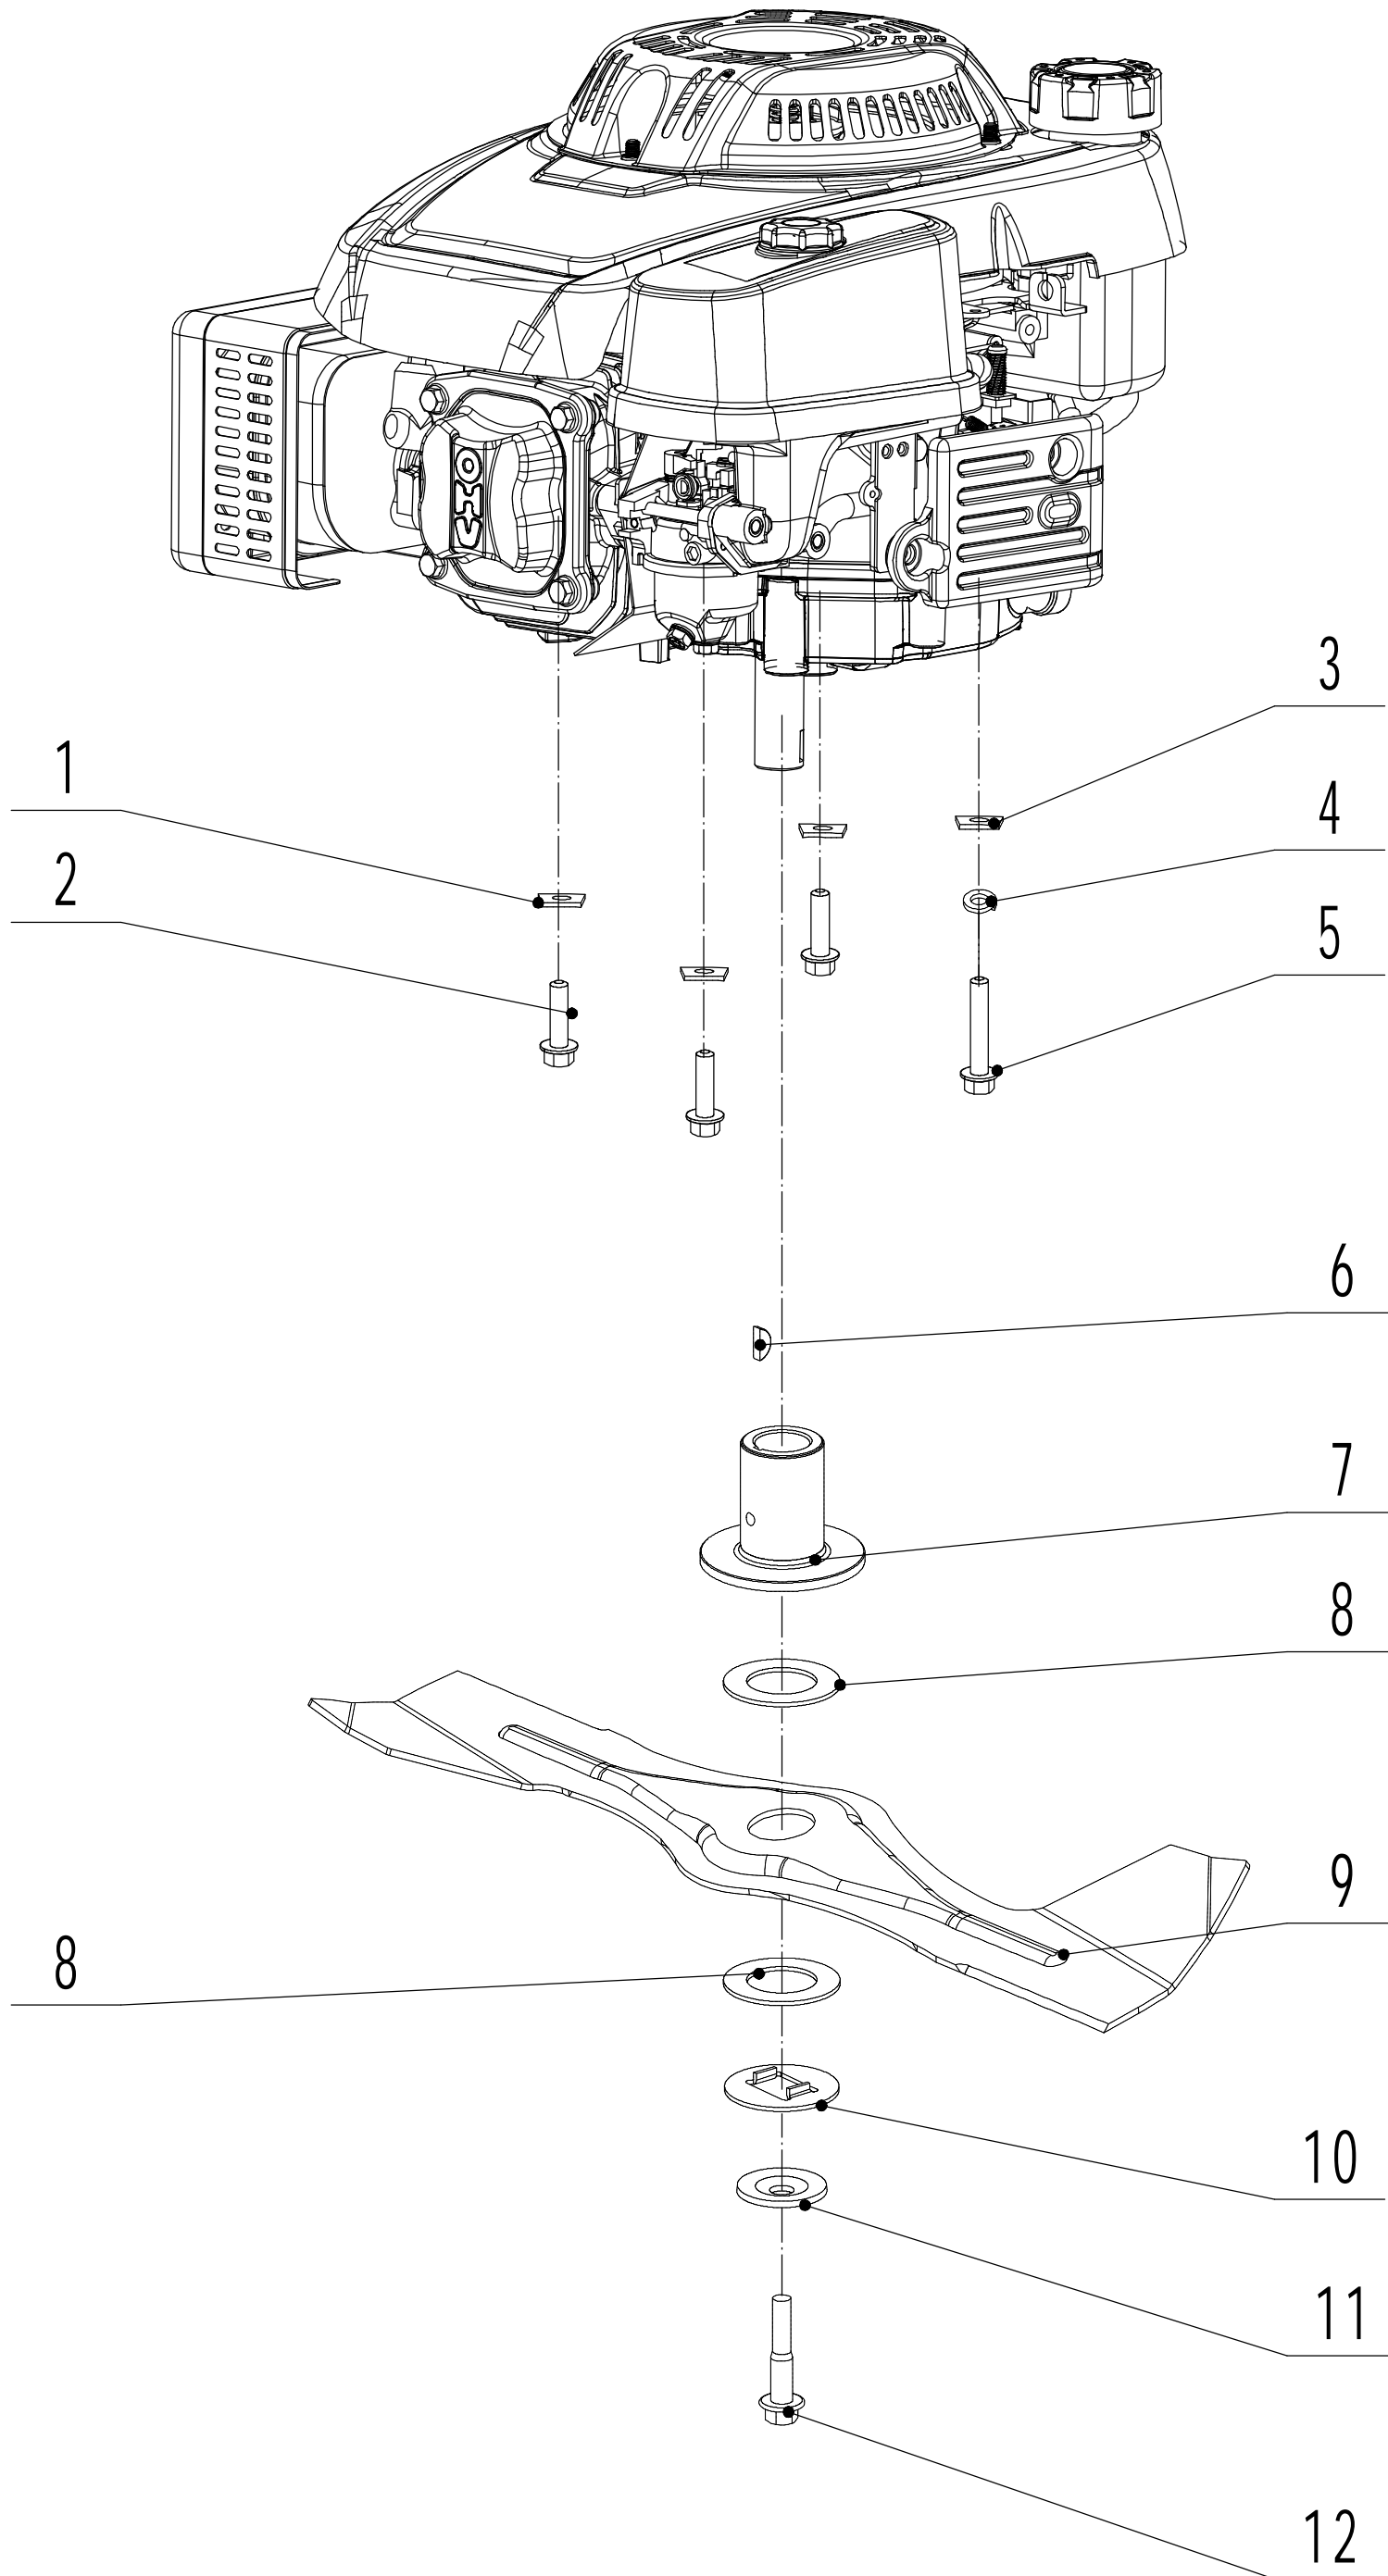

Model:WB537SCV-3IN1

Service code:W537VCT020B2009

Blade system

Order	Part Number	Name_English	Quantity
1	5310112020/02	Washer	3
2	5320115010	Bolt - 3/8-16x35	3
3	5310112010/02	Washer	1
4	0401008000	Spring Washer - M8	1
5	0101008035	Bolt	1
6	4510401010	Key	1
7	4510402010/02	Adapter	1
8	5310402010	Friction Disc	2
9	5310403010/32	Blade	1
10	5310404010/02	Lock Disc	1
11	5310406010/04	Dish Spring	1
12	5310415010	Central Bolt	1