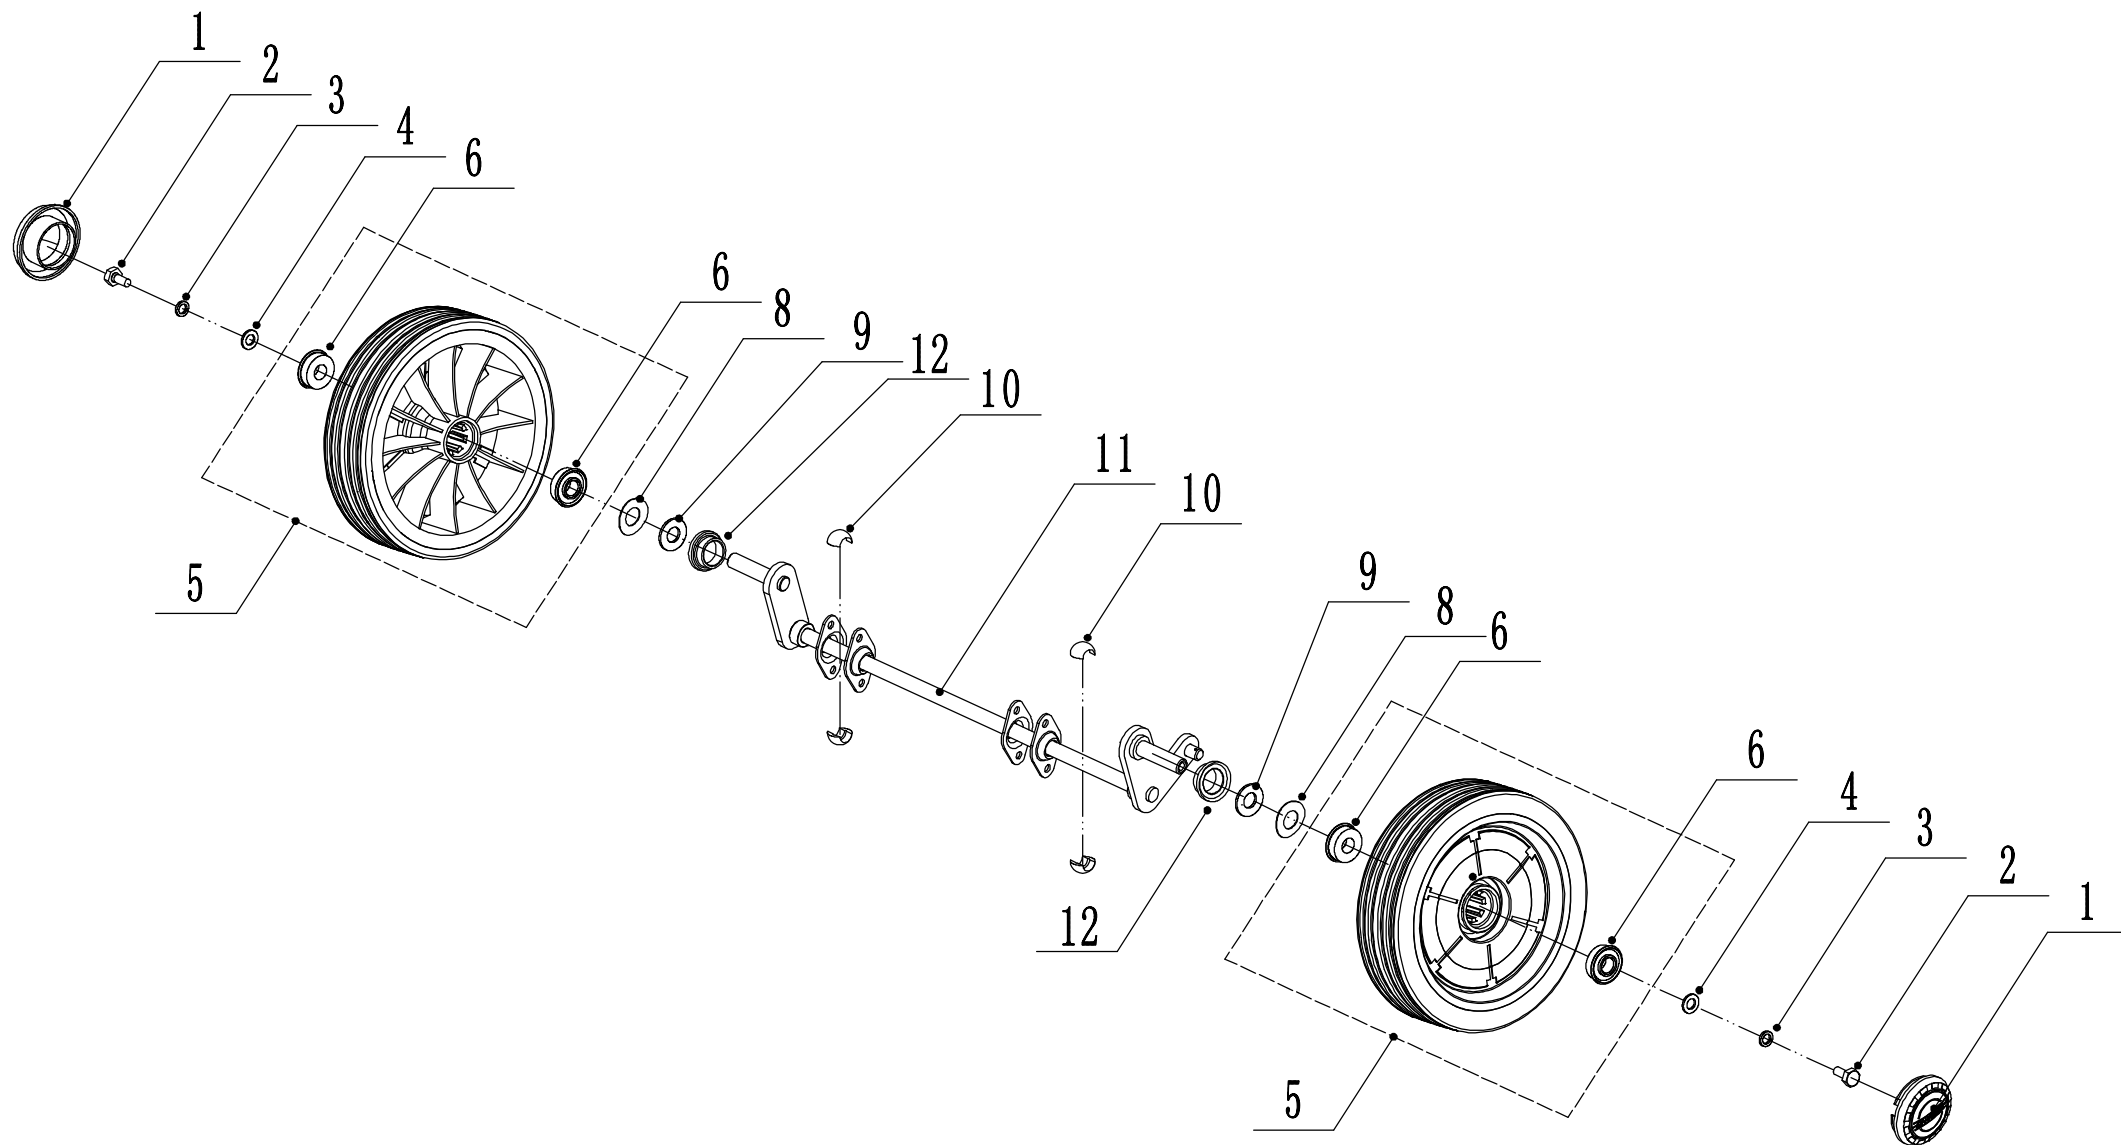

Model:WB537SCV-3IN1

Service code:W537VCT020B2009

Blade system

Order	Part Number	Name_English	Quantity
1	5310112020/02	Washer	3
2	5320115010	Bolt - 3/8-16x35	3
3	5310112010/02	Washer	1
4	0401008000	Spring Washer - M8	1
5	0101008035	Bolt	1
6	4510401010	Key	1
7	4510402010/02	Adapter	1
8	5310402010	Friction Disc	2
9	5310403010/32	Blade	1
10	5310404010/02	Lock Disc	1
11	5310406010/04	Dish Spring	1
12	5310415010	Central Bolt	1

Model:WB537SCV-3IN1

Service code:W537VCT020B2009

Front axle

Order	Part Number	Name_English	Quantity
1	GM53D060000030	Wheel Cap	2
2	0101008015	Bolt - M8x15	2
3	0401008000	Spring Washer - M8	2
4	0301006000	Spacer - M8	2
5	GM53D040000000	Wheel	2
6	5310213010	Bearing	4
8	5310211010/02	Spring Washer	2
9	5310210010/02	Spacer	2
10	5310209010	Spherical Bearing	4
11	5320202010/01	Front Axle Weldment	1
12	GM53D040000050	waterproof ring	2