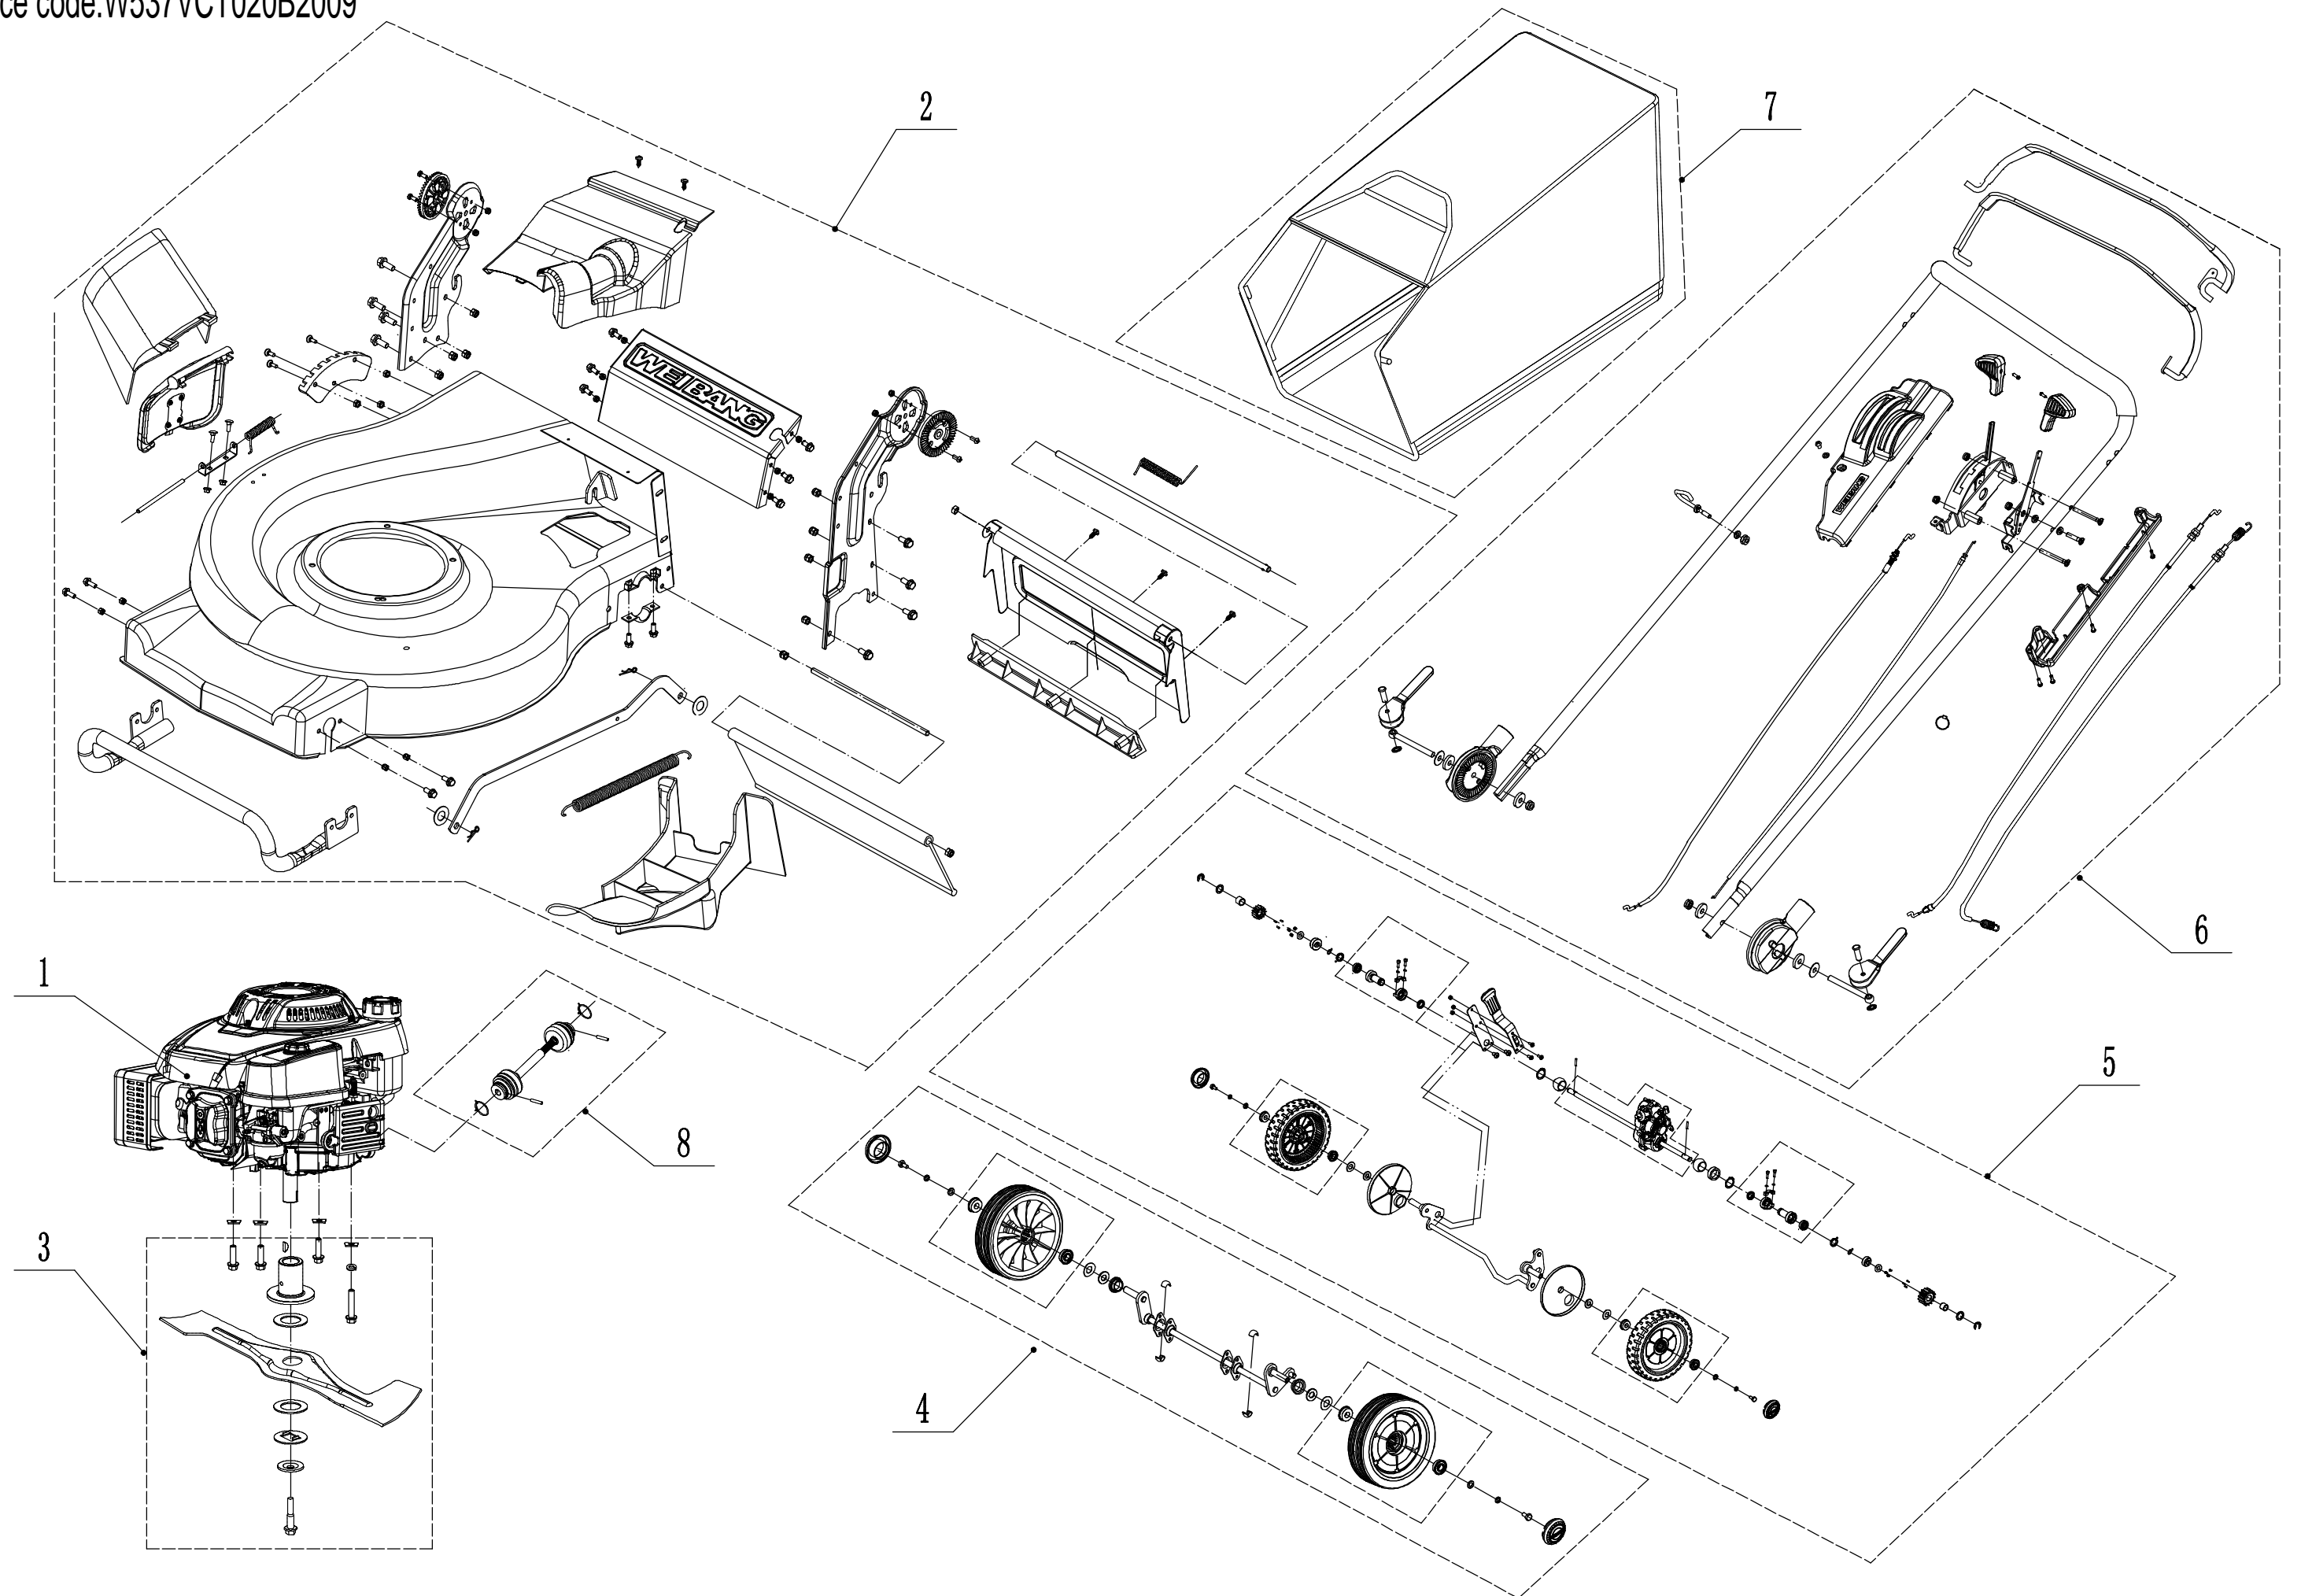

Model:WB537SCV-3IN1

Service code:W537VCT020B2009

Subassembly Code	Name_English	Parts List
1		Engine
2		Main Body
3		Blade Components
4		Front Axle
5		Rear Axle
6		Habdle And Controls
7		Grass Catcher
8		Universal Drive Shaft
2021	Shaft Drive	WB537SCV-3IN1

Model:WB537SCV-3IN1

Service code:W537VCT020B2009

Main Body

Order	Part Number	Name_English	Quantity
1	5320101030S/44	Chassis	1
2	0202006000	Lock Nut - M6	15
3	5320121030/01	Graduator	1
4	0108006015	Screw - M6x15	3
5	5020120010/02	Side Discharge Cover Pivot	1
6	0204006000	Lock Nut - M6	2
7	5020118010/02	Side Discharge Cover Bracket	1
8	5020121012	Side Discharge Cover	1
9	5020122010	Side Discharge Deflector	1
10	0107006014	Bolt - M6x14	2
11	5020119010	Side Discharge Cover Spring	1
12	0102008016	Bolt - M8x16	8
13	0104005012	Screw - M5x12	4
14	AVSA000000040/22	Tooth Disc	2
15	5020116020S/40	Right Handle Bracket	1
16	0202005000	Lock Nut - M5	4
17	0202008000	Lock Nut - M8	8
18	0102006012	Bolt - M6x12	14
19	5320115030S/44	Connector	1
20	5320117010S	Upper Shield	1
21	0106004009	Screw - ST4.2x9.5	2
22	5320136010	Spacer	1
24	5320127050/22	Rear Cover	1
25	5320128020S/02	Rear Cover Pivot	1
26	5020127010	Rear Cover Spring	1
27	0106004013	Screw - ST4.2x13	3
29	5320127040	Sealing Strip	1
30	5320114020/02	Upper Bearing Bracket	2
31	5020115020S/40	Left Handle Bracket	1
32	5320124010/02	Pivot-Trailing Flap	1
33	5320125010	Trailing Flap	1
34	5330113010	Mulching Plug	1
35	0301010000	Washer	2
36	5320332010/02	Connecting Rod Spring	1
37	5320331010/40	Connecting Rod	1
38	5320333010	Check ring	2

Model:WB537SCV-3IN1

Service code:W537VCT020B2009

Blade system

Order	Part Number	Name_English	Quantity
1	5310112020/02	Washer	3
2	5320115010	Bolt - 3/8-16x35	3
3	5310112010/02	Washer	1
4	0401008000	Spring Washer - M8	1
5	0101008035	Bolt	1
6	4510401010	Key	1
7	4510402010/02	Adapter	1
8	5310402010	Friction Disc	2
9	5310403010/32	Blade	1
10	5310404010/02	Lock Disc	1
11	5310406010/04	Dish Spring	1
12	5310415010	Central Bolt	1