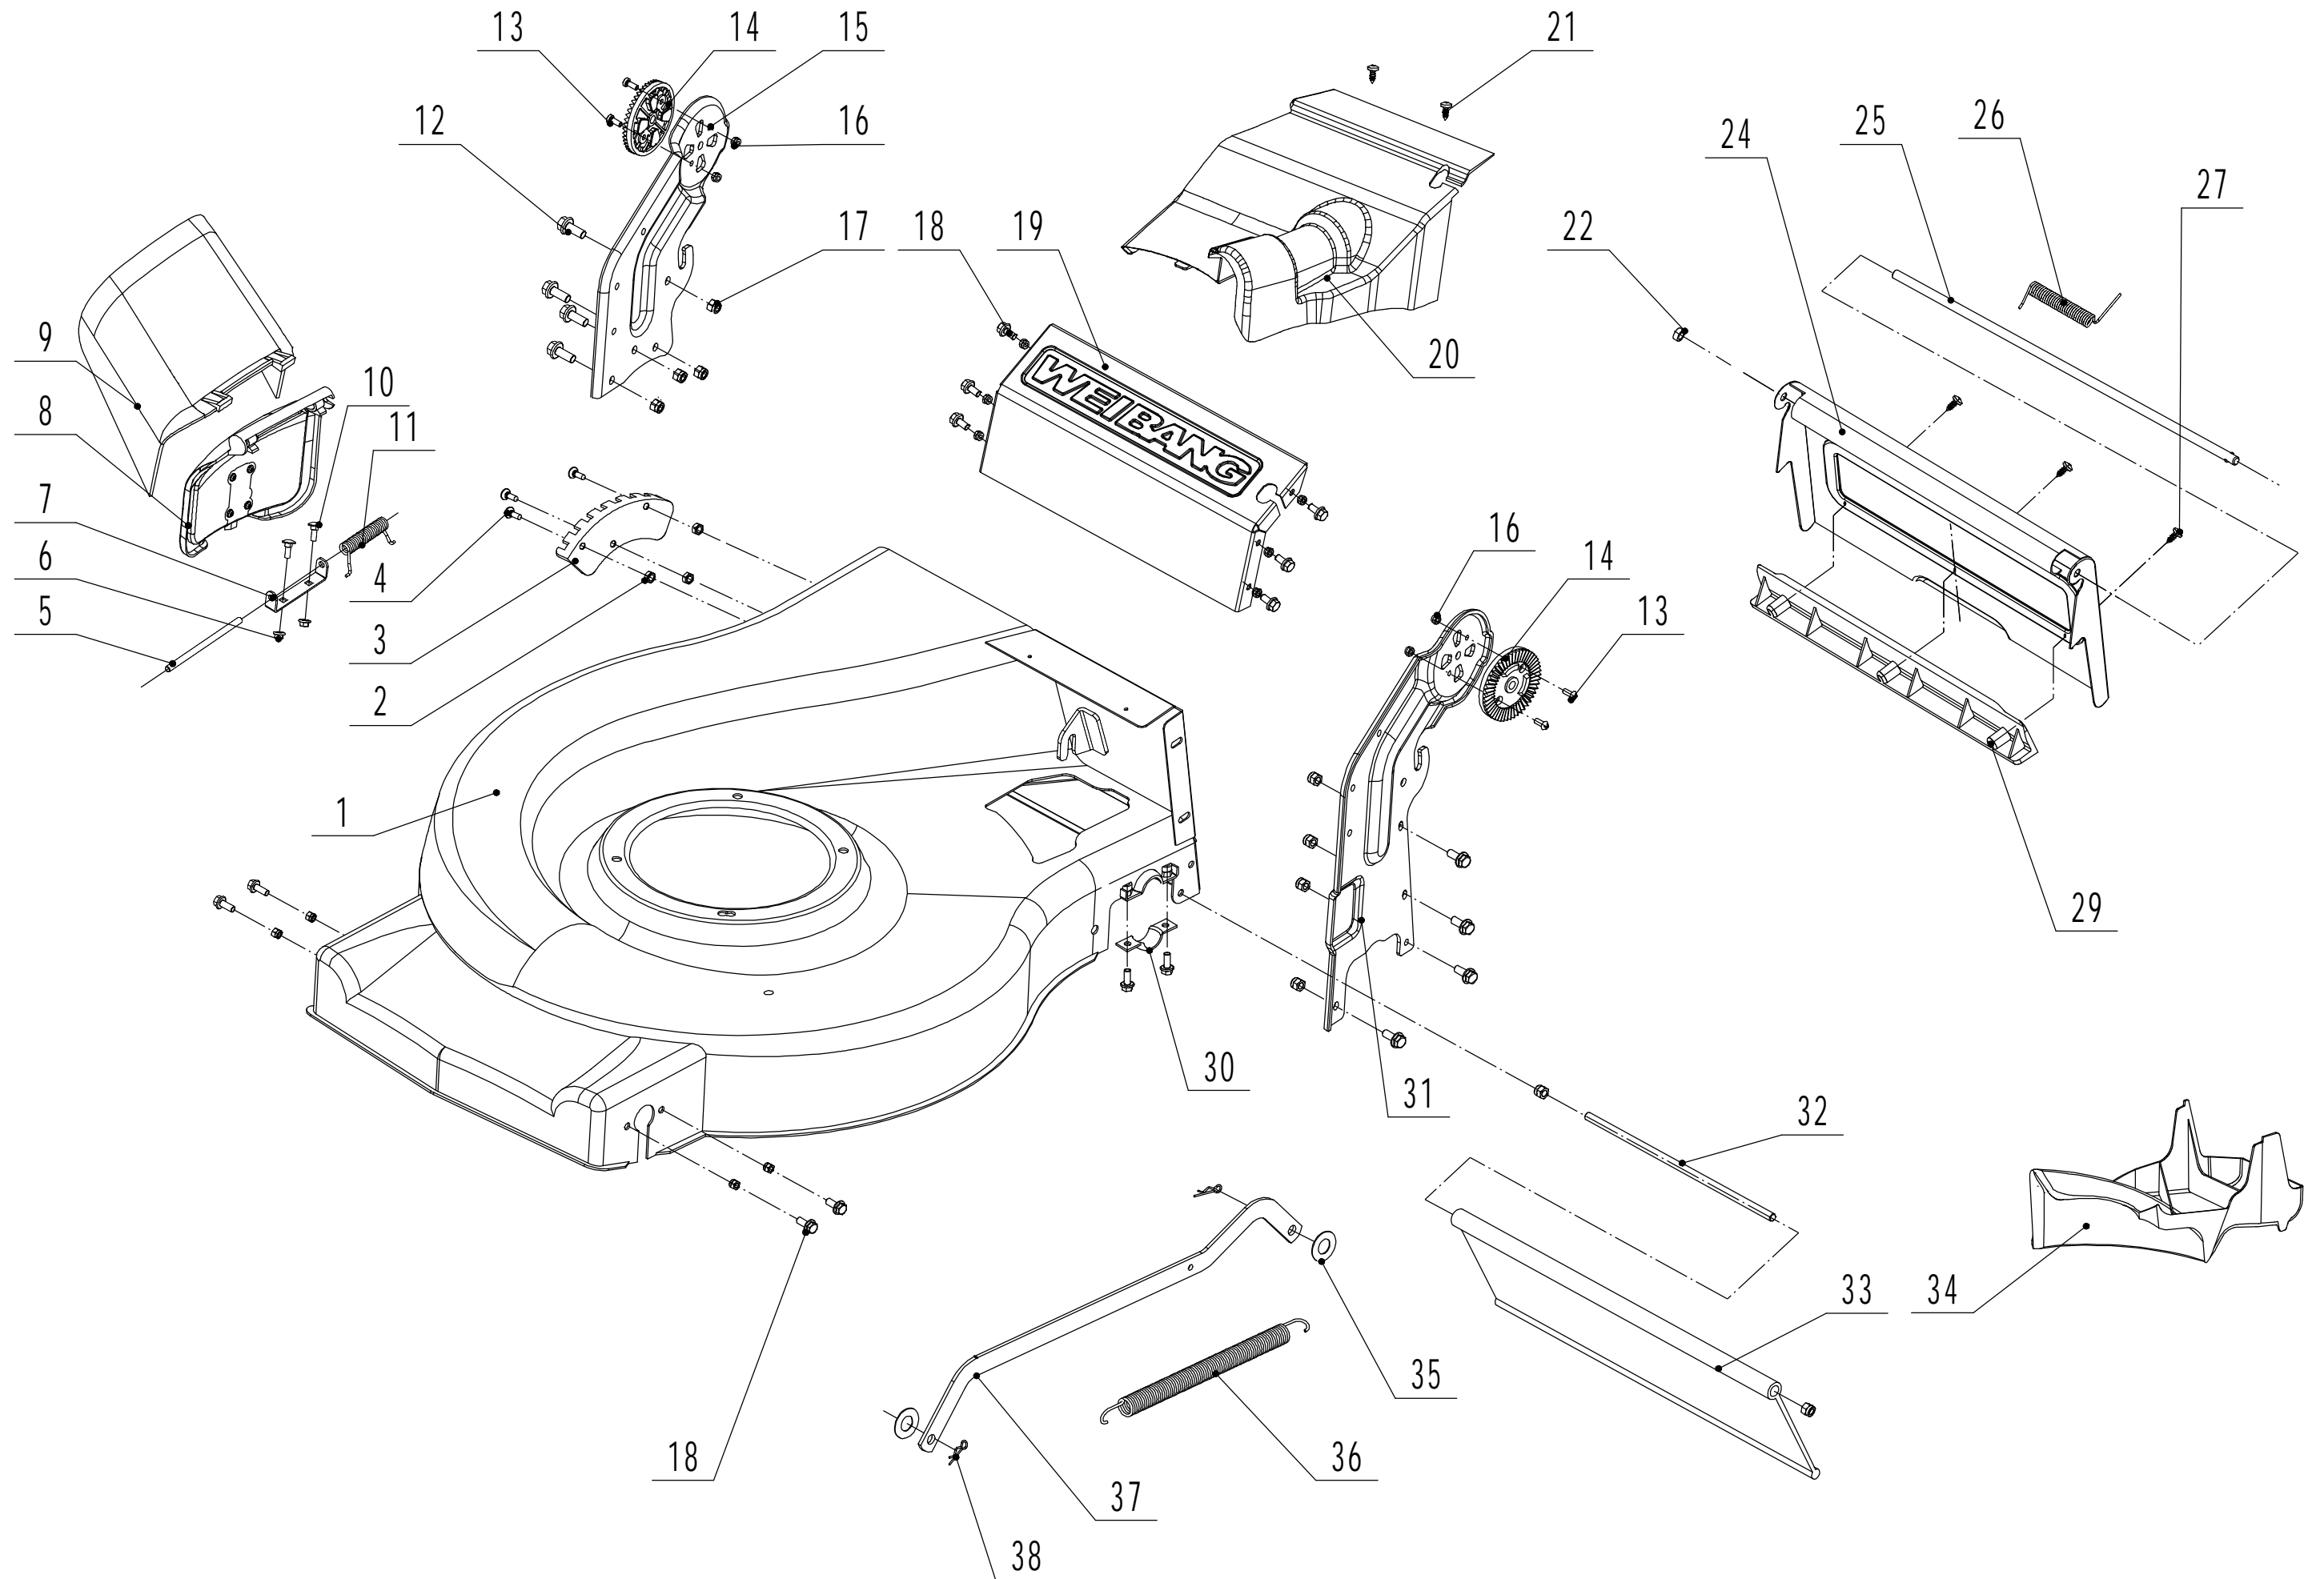

Model:WB537SCV-3IN1

Service code:W537VCT020B2009

Subassembly Code	Name_English	Parts List
1		Engine
2		Main Body
3		Blade Components
4		Front Axle
5		Rear Axle
6		Habdle And Controls
7		Grass Catcher
8		Universal Drive Shaft
2021	Shaft Drive	WB537SCV-3IN1

Model:WB537SCV-3IN1

Service code:W537VCT020B2009

Main Body

Order	Part Number	Name_English	Quantity
1	5320101030S/44	Chassis	1
2	0202006000	Lock Nut - M6	15
3	5320121030/01	Graduator	1
4	0108006015	Screw - M6x15	3
5	5020120010/02	Side Discharge Cover Pivot	1
6	0204006000	Lock Nut - M6	2
7	5020118010/02	Side Discharge Cover Bracket	1
8	5020121012	Side Discharge Cover	1
9	5020122010	Side Discharge Deflector	1
10	0107006014	Bolt - M6x14	2
11	5020119010	Side Discharge Cover Spring	1
12	0102008016	Bolt - M8x16	8
13	0104005012	Screw - M5x12	4
14	AVSA000000040/22	Tooth Disc	2
15	5020116020S/40	Right Handle Bracket	1
16	0202005000	Lock Nut - M5	4
17	0202008000	Lock Nut - M8	8
18	0102006012	Bolt - M6x12	14
19	5320115030S/44	Connector	1
20	5320117010S	Upper Shield	1
21	0106004009	Screw - ST4.2x9.5	2
22	5320136010	Spacer	1
24	5320127050/22	Rear Cover	1
25	5320128020S/02	Rear Cover Pivot	1
26	5020127010	Rear Cover Spring	1
27	0106004013	Screw - ST4.2x13	3
29	5320127040	Sealing Strip	1
30	5320114020/02	Upper Bearing Bracket	2
31	5020115020S/40	Left Handle Bracket	1
32	5320124010/02	Pivot-Trailing Flap	1
33	5320125010	Trailing Flap	1
34	5330113010	Mulching Plug	1
35	0301010000	Washer	2
36	5320332010/02	Connecting Rod Spring	1
37	5320331010/40	Connecting Rod	1
38	5320333010	Check ring	2

Model:WB537SCV-3IN1

Service code:W537VCT020B2009

Blade system

Order	Part Number	Name_English	Quantity
1	5310112020/02	Washer	3
2	5320115010	Bolt - 3/8-16x35	3
3	5310112010/02	Washer	1
4	0401008000	Spring Washer - M8	1
5	0101008035	Bolt	1
6	4510401010	Key	1
7	4510402010/02	Adapter	1
8	5310402010	Friction Disc	2
9	5310403010/32	Blade	1
10	5310404010/02	Lock Disc	1
11	5310406010/04	Dish Spring	1
12	5310415010	Central Bolt	1