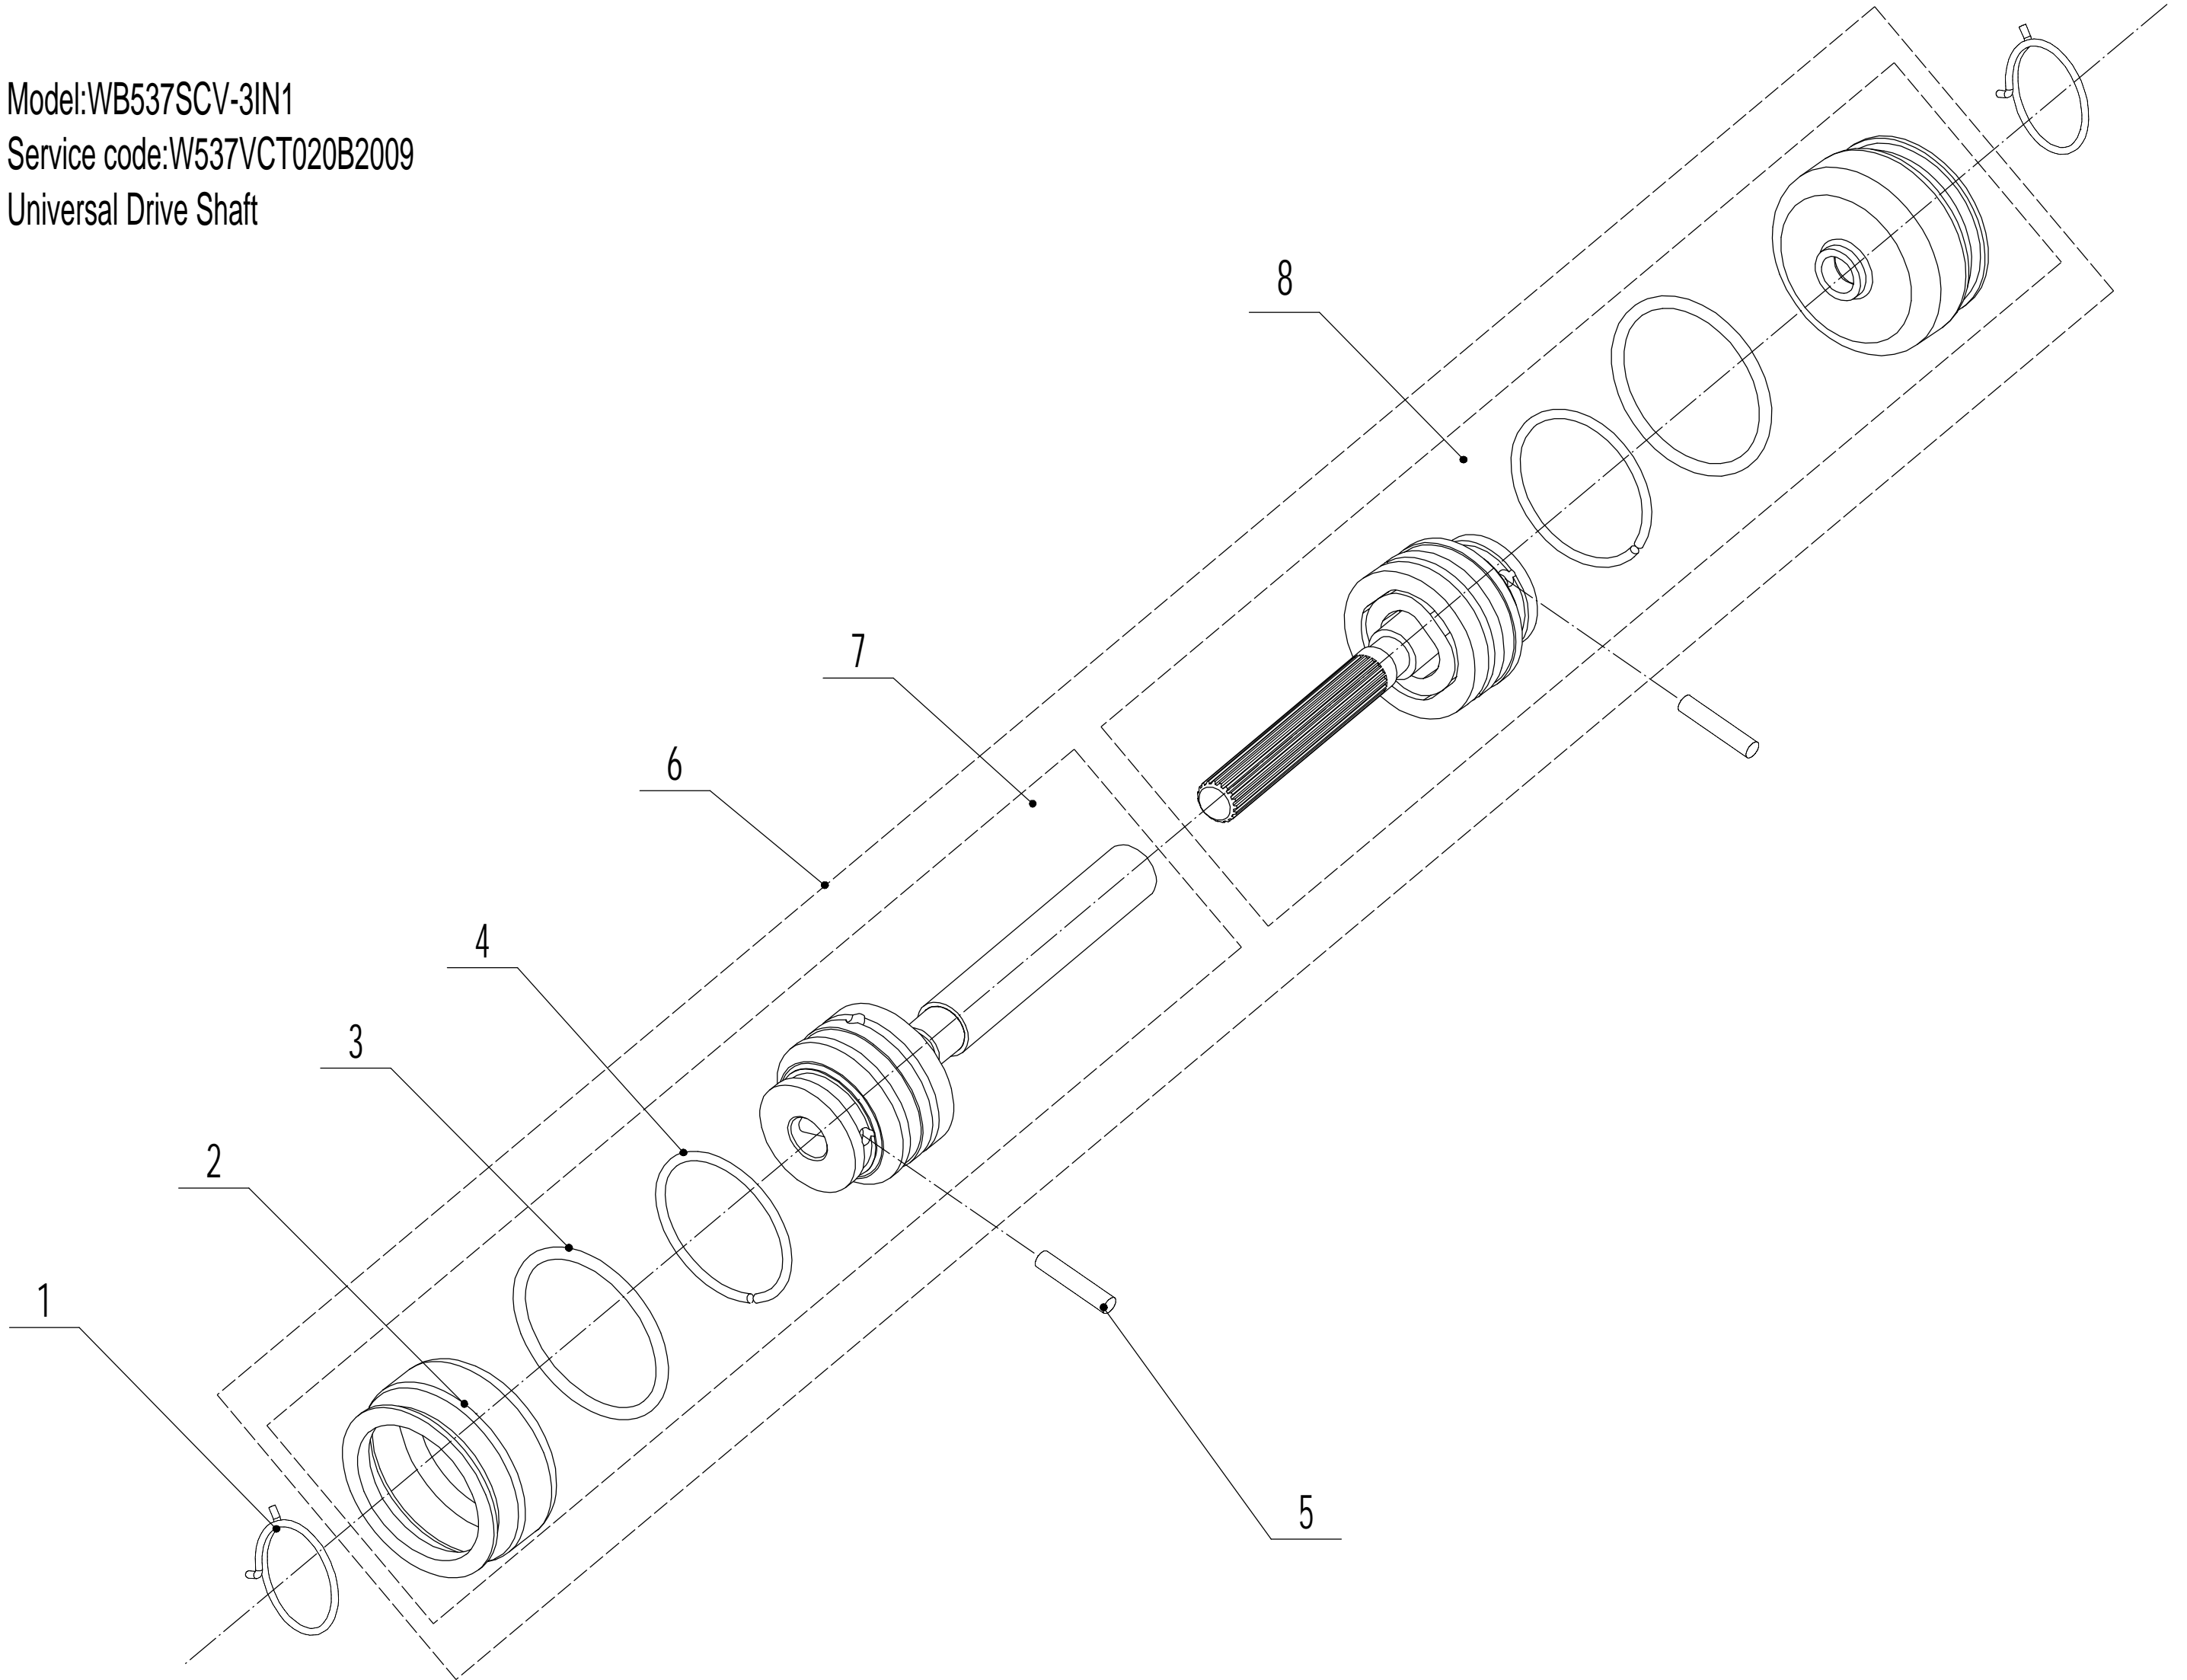

Model:WB537SCV-3IN1

Service code:W537VCT020B2009

Universal Drive Shaft

Order	Part Number	Name_English	Quantity
1	HQA020000020	Check Ring	2
2	HQA020000080	Anti-Dust Shield	2
3	1401028003	O-Ring	2
4	HQA020000030	Check Ring	2
5	HQA020000090	Pin	2
6	Y26ZCD02	Universal Drive Shaft	1
7	Y26ZCDA01	Universal Drive Shaft A	1
8	Y26ZCDB01	Universal Drive Shaft B	1