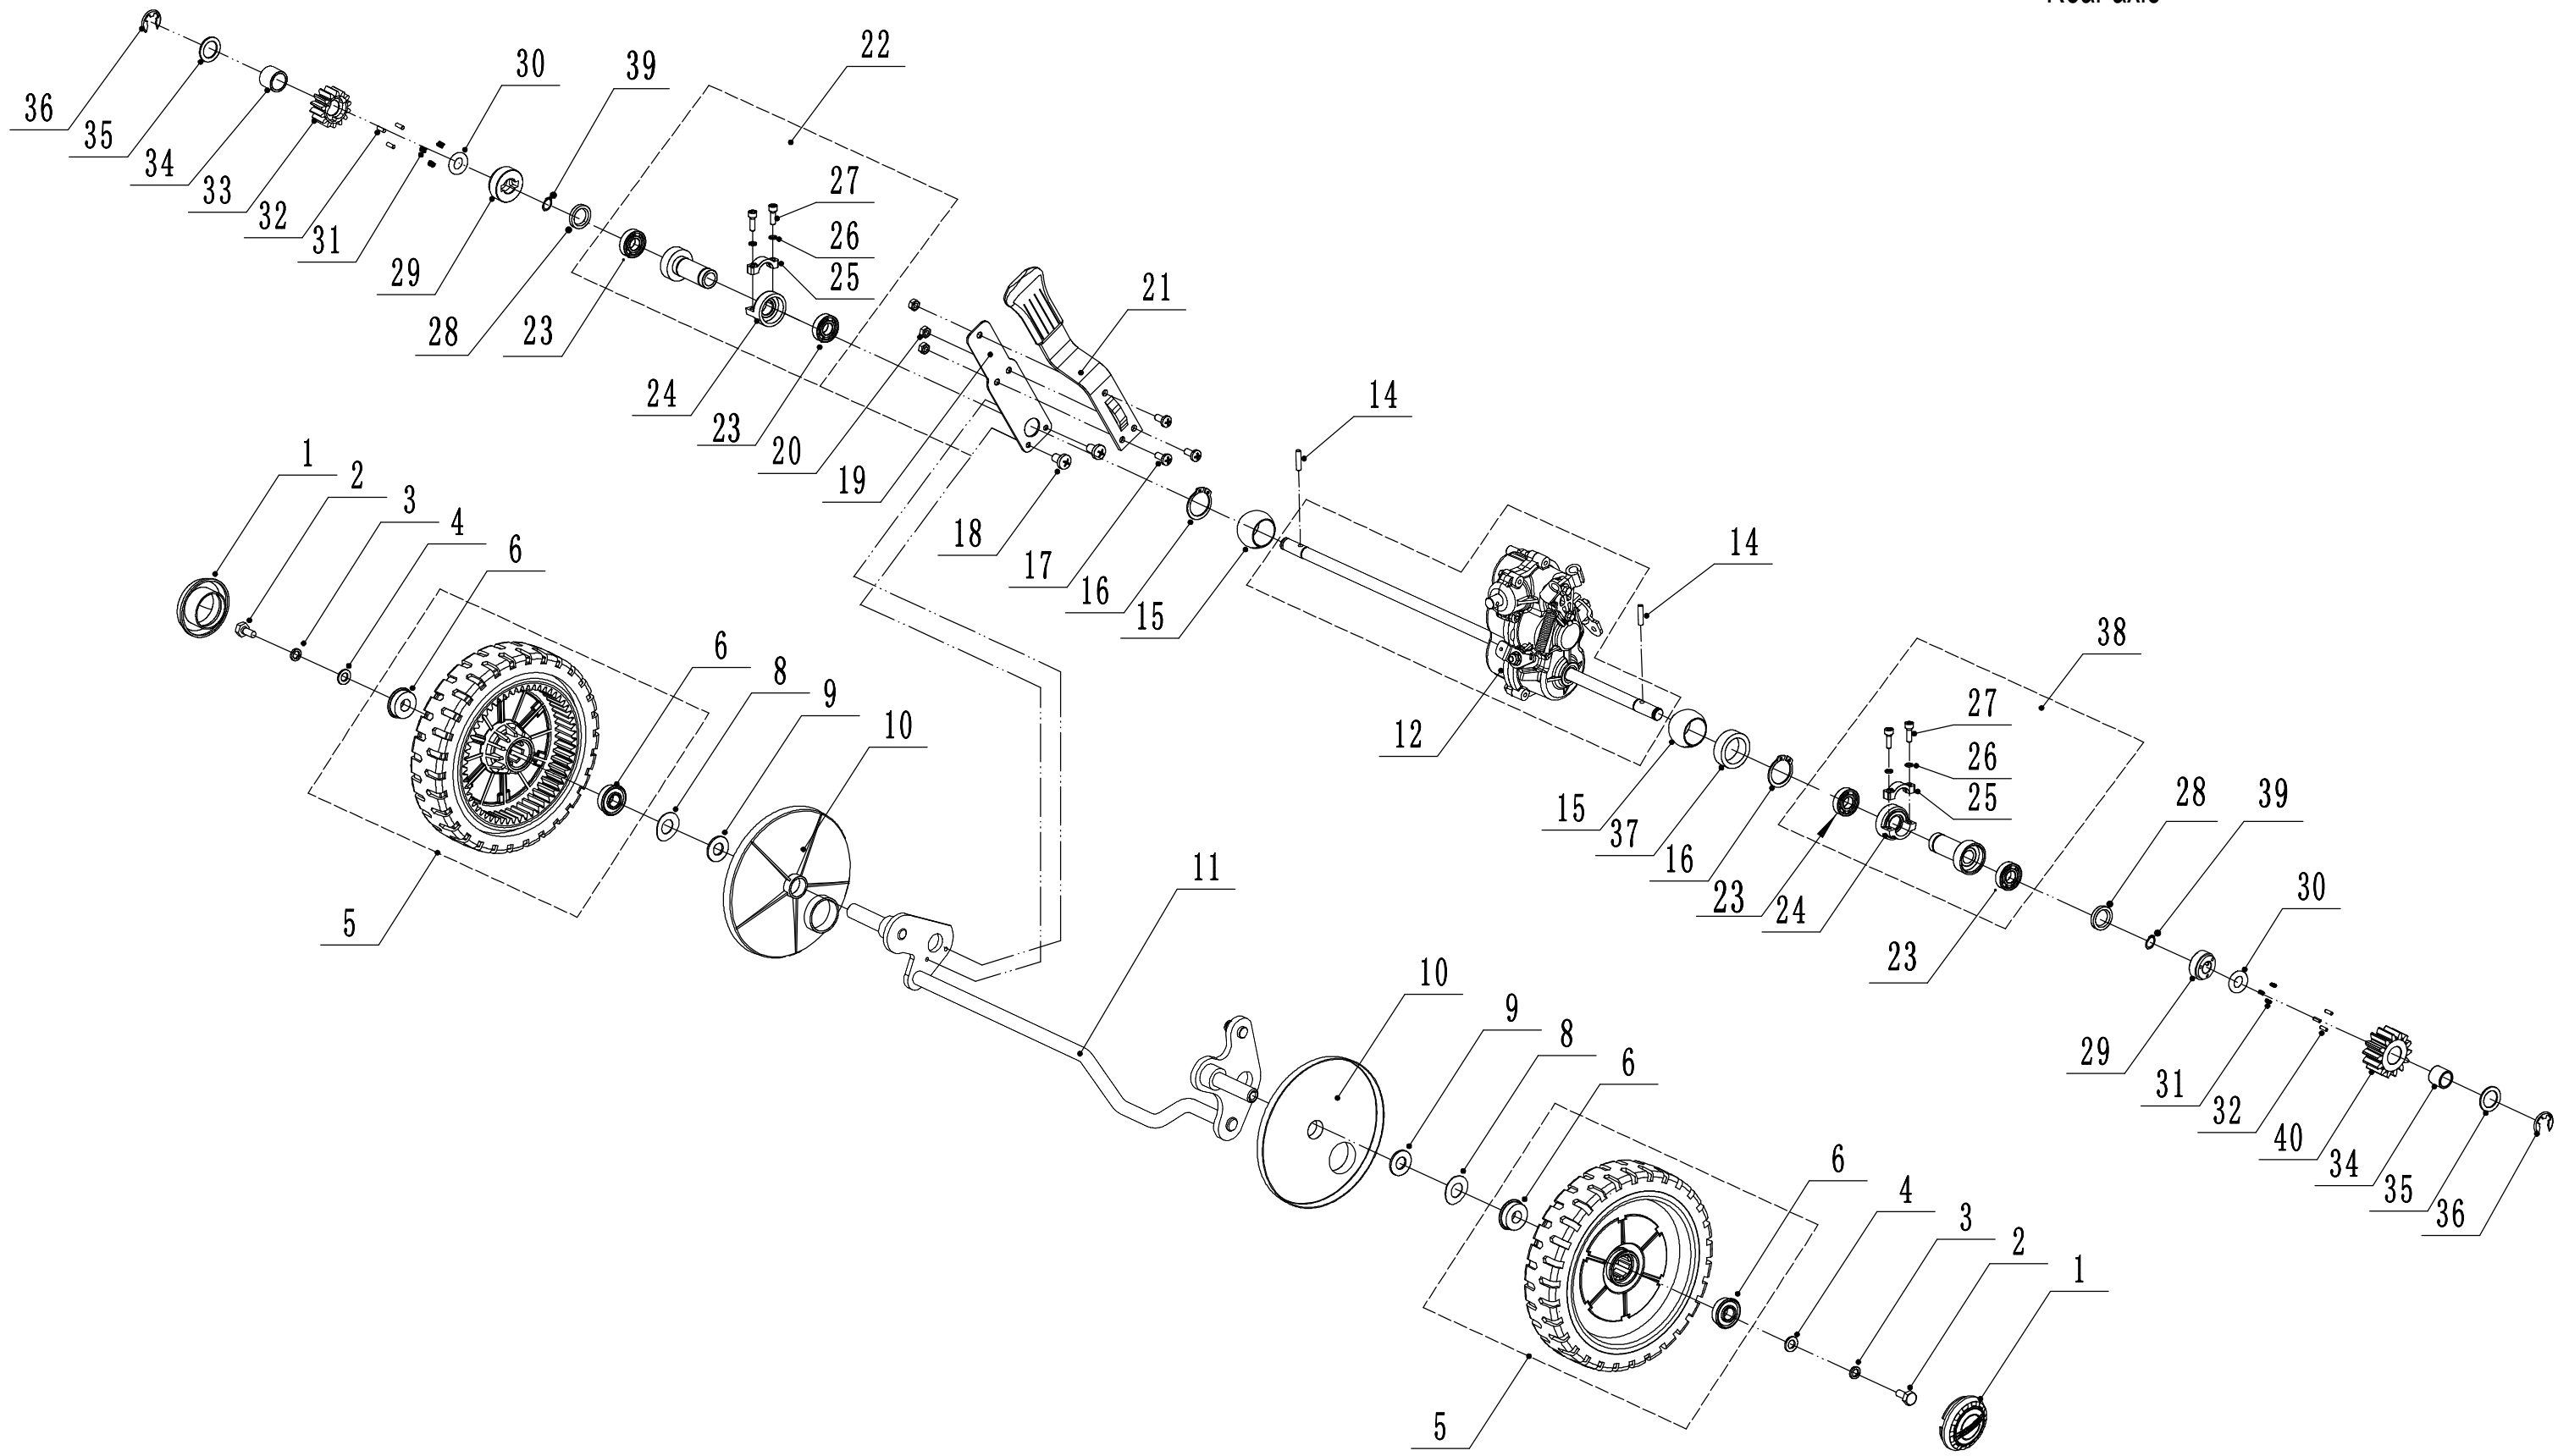

Model:WB537SCV-3IN1

Service code:W537VCT020B2009

Front axle

Order	Part Number	Name_English	Quantity
1	GM53D060000030	Wheel Cap	2
2	0101008015	Bolt - M8x15	2
3	0401008000	Spring Washer - M8	2
4	0301006000	Spacer - M8	2
5	GM53D040000000	Wheel	2
6	5310213010	Bearing	4
8	5310211010/02	Spring Washer	2
9	5310210010/02	Spacer	2
10	5310209010	Spherical Bearing	4
11	5320202010/01	Front Axle Weldment	1
12	GM53D040000050	waterproof ring	2

Model:WB537SCV-3IN1
Service code:W537VCT020B2009
Rear axle

Order	Part Number	Name_English	Quantity
1	GM53D060000030	Wheel Cap	2
2	0101008015	Bolt - M8x15	2
3	0401008000	Spring Washer - M8	2
4	0301006000	Spacer - M8	2
5	GM53D0600000000	Wheel	2
6	5310213010	Bearing	4
8	5310211010/02	Spacer	2
9	5310210010/02	Washer	2
10	5340312010	Anti-Dust Shield	2
11	5320302030S/01	Rear axle Weldment	1
12	Y20532Z0	Gearbox Assembly	1
14	HQ000100060	Pin	2
15	5320328010	Nylon Spherical Bearing	2
16	1001020000	Check Ring	2
17	0101006014	Bolt - M6x14	3
18	0113005008	Screw - M5x8	2
19	5360311010/22	Flat Spring	1
20	0202006000	Lock Nut - M6	3
21	5360310010/40	Adjustment Lever	1
22	Y065321SF	Right Bearing Kit	1
23	R8-2RS	Deep Groove Ball Bearing	4
24	5320324022	Bearing Bracket	2
25	5320324023	Bearing Bracket Cover	2
26	0401005000	Spring Washer - M5	4
27	0103005020A	Screw - M5x20	4
28	GM48S010000010	Spacer	2
29	HQ000100050	One-Way Block	2
30	1401025015	O-ring	2
31	HQ000100040	Spring	6
32	HQ000100030	Pin	6
33	HQ000100020	Right Drive Pinion	1
34	5320326010P	Bearing	2
35	5020311010/04	Spacer	2
36	1301009000	Check Ring	2
37	5020310010/02	Spacer	1
38	Y065320SF	Left Bearing Sheath Assembly	1
39	1001012000	Check Ring For Shaft	2
40	HQ000100010	Left Drive Pinion	1