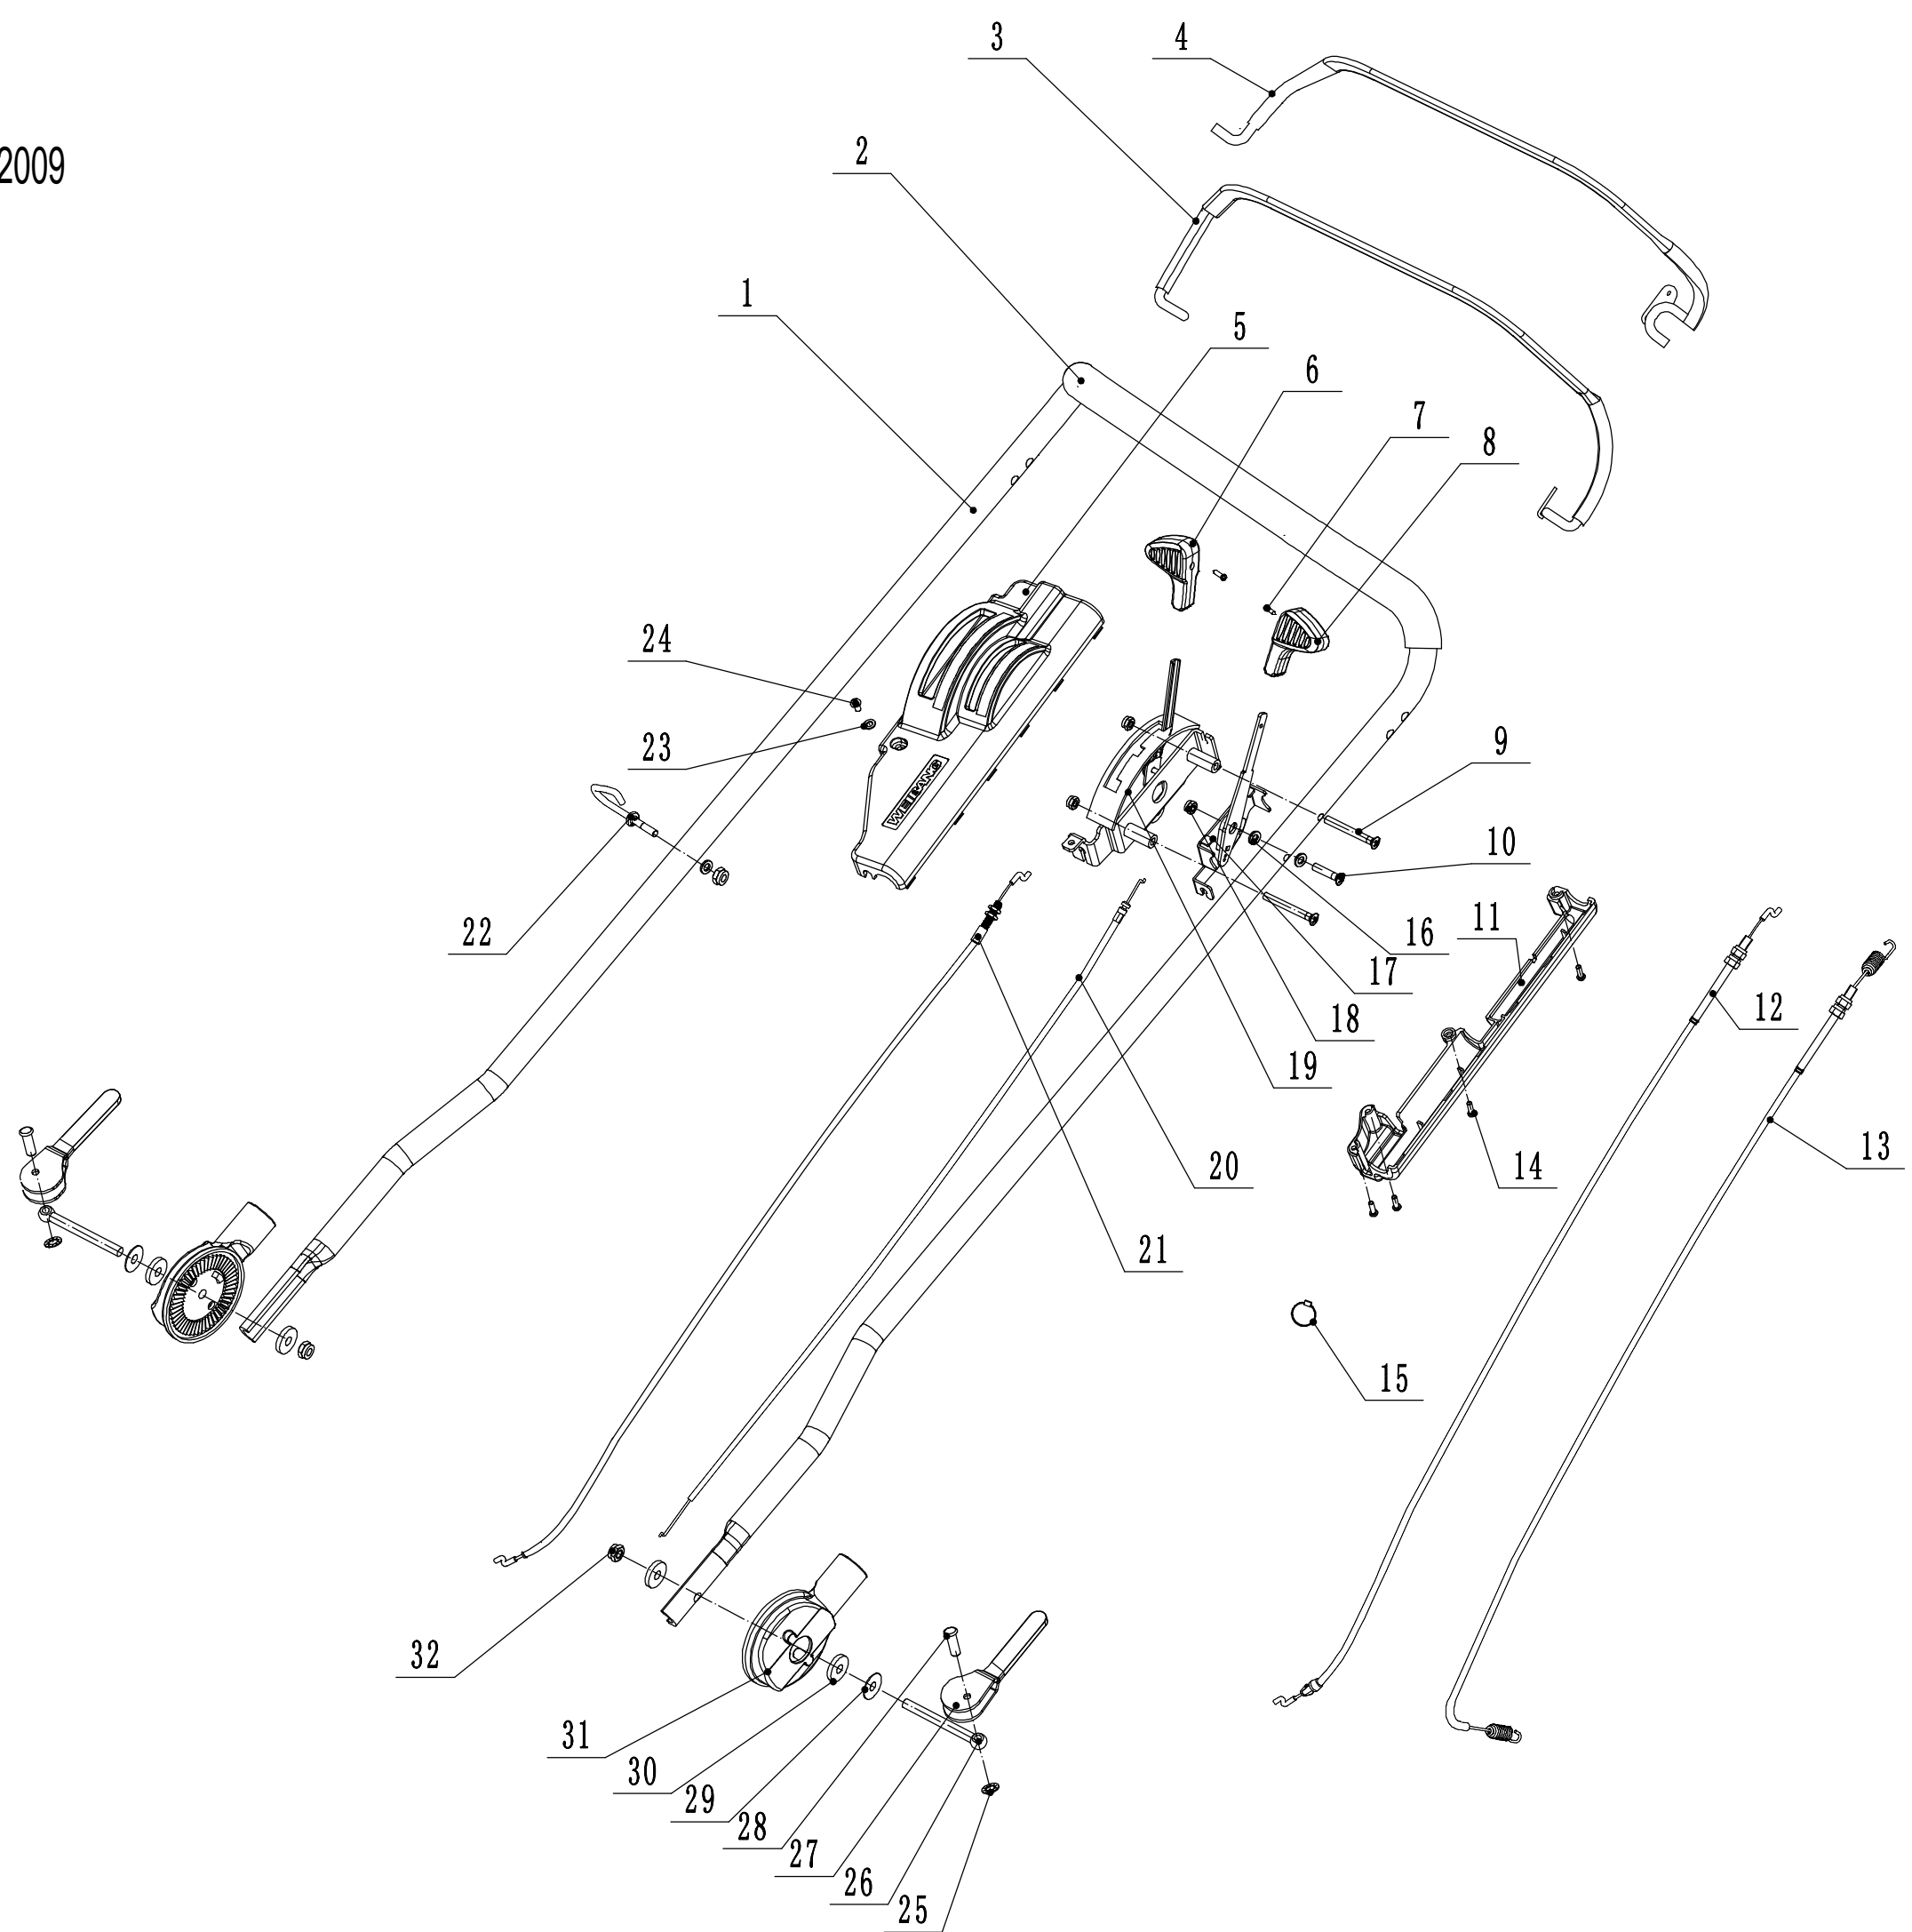

Model:WB537SCV-3IN1

Service code:W537VCT020B2009

Handle and controls

Order	Part Number	Name_English	Quantity
1	5320501020S/44	Handle	1
2	GM56E010000082	Handle Sheath	1
3	5320511030S/40	Clutch Lever Weldment	1
4	5320503020S/40	Brake Lever Weldment	1
5	5020501030S	Control Box Upper Cover	1
6	5380508010	Speed Control Grip	1
7	0106003013	Screw - ST2.9x13	2
8	5380510010	Throttle Grip	1
9	0108006060	Cross Slot Screw - M6x60	2
10	0108006050	Cross Slot Screw - M6x50	1
11	5020501040S	Control Box Lower Cover	1
12	BS120-1180	Brake Cable	1
13	LH180-1082-S	Clutch Calbe	1
14	0113040018	Screw	4
15	ZD8/200	Cable Tie	3
16	0301006000	Spacer	3
17	5380512010	Throttle Bracket	1
18	0202006000	Lock Nut	1
19	5020501050S	Speed Control Bracket	1
20	YM72-1115-A	Throttle Cable	1
21	TX120-950-S	Speed Control Cable	1
22	4510511010/01	Cable Hook	1
23	0301005000	Spacer - M5	1
24	0104005012	Cross Slot Bolt - M5x12	1
25	4510114030	Fix Cap	2
26	GM48S000000100	Connecting Bolt	2
27	GM56A100400000	Lock Lever	2
28	0801008025	Axis Pin	2
29	GM56A100000040/04	Spacer	2
30	GM56A100000050/02	Spacer	4
31	GM48S030200000	Tooth Disc Kit	2
32	0203008000	Lock Nut - M8	2