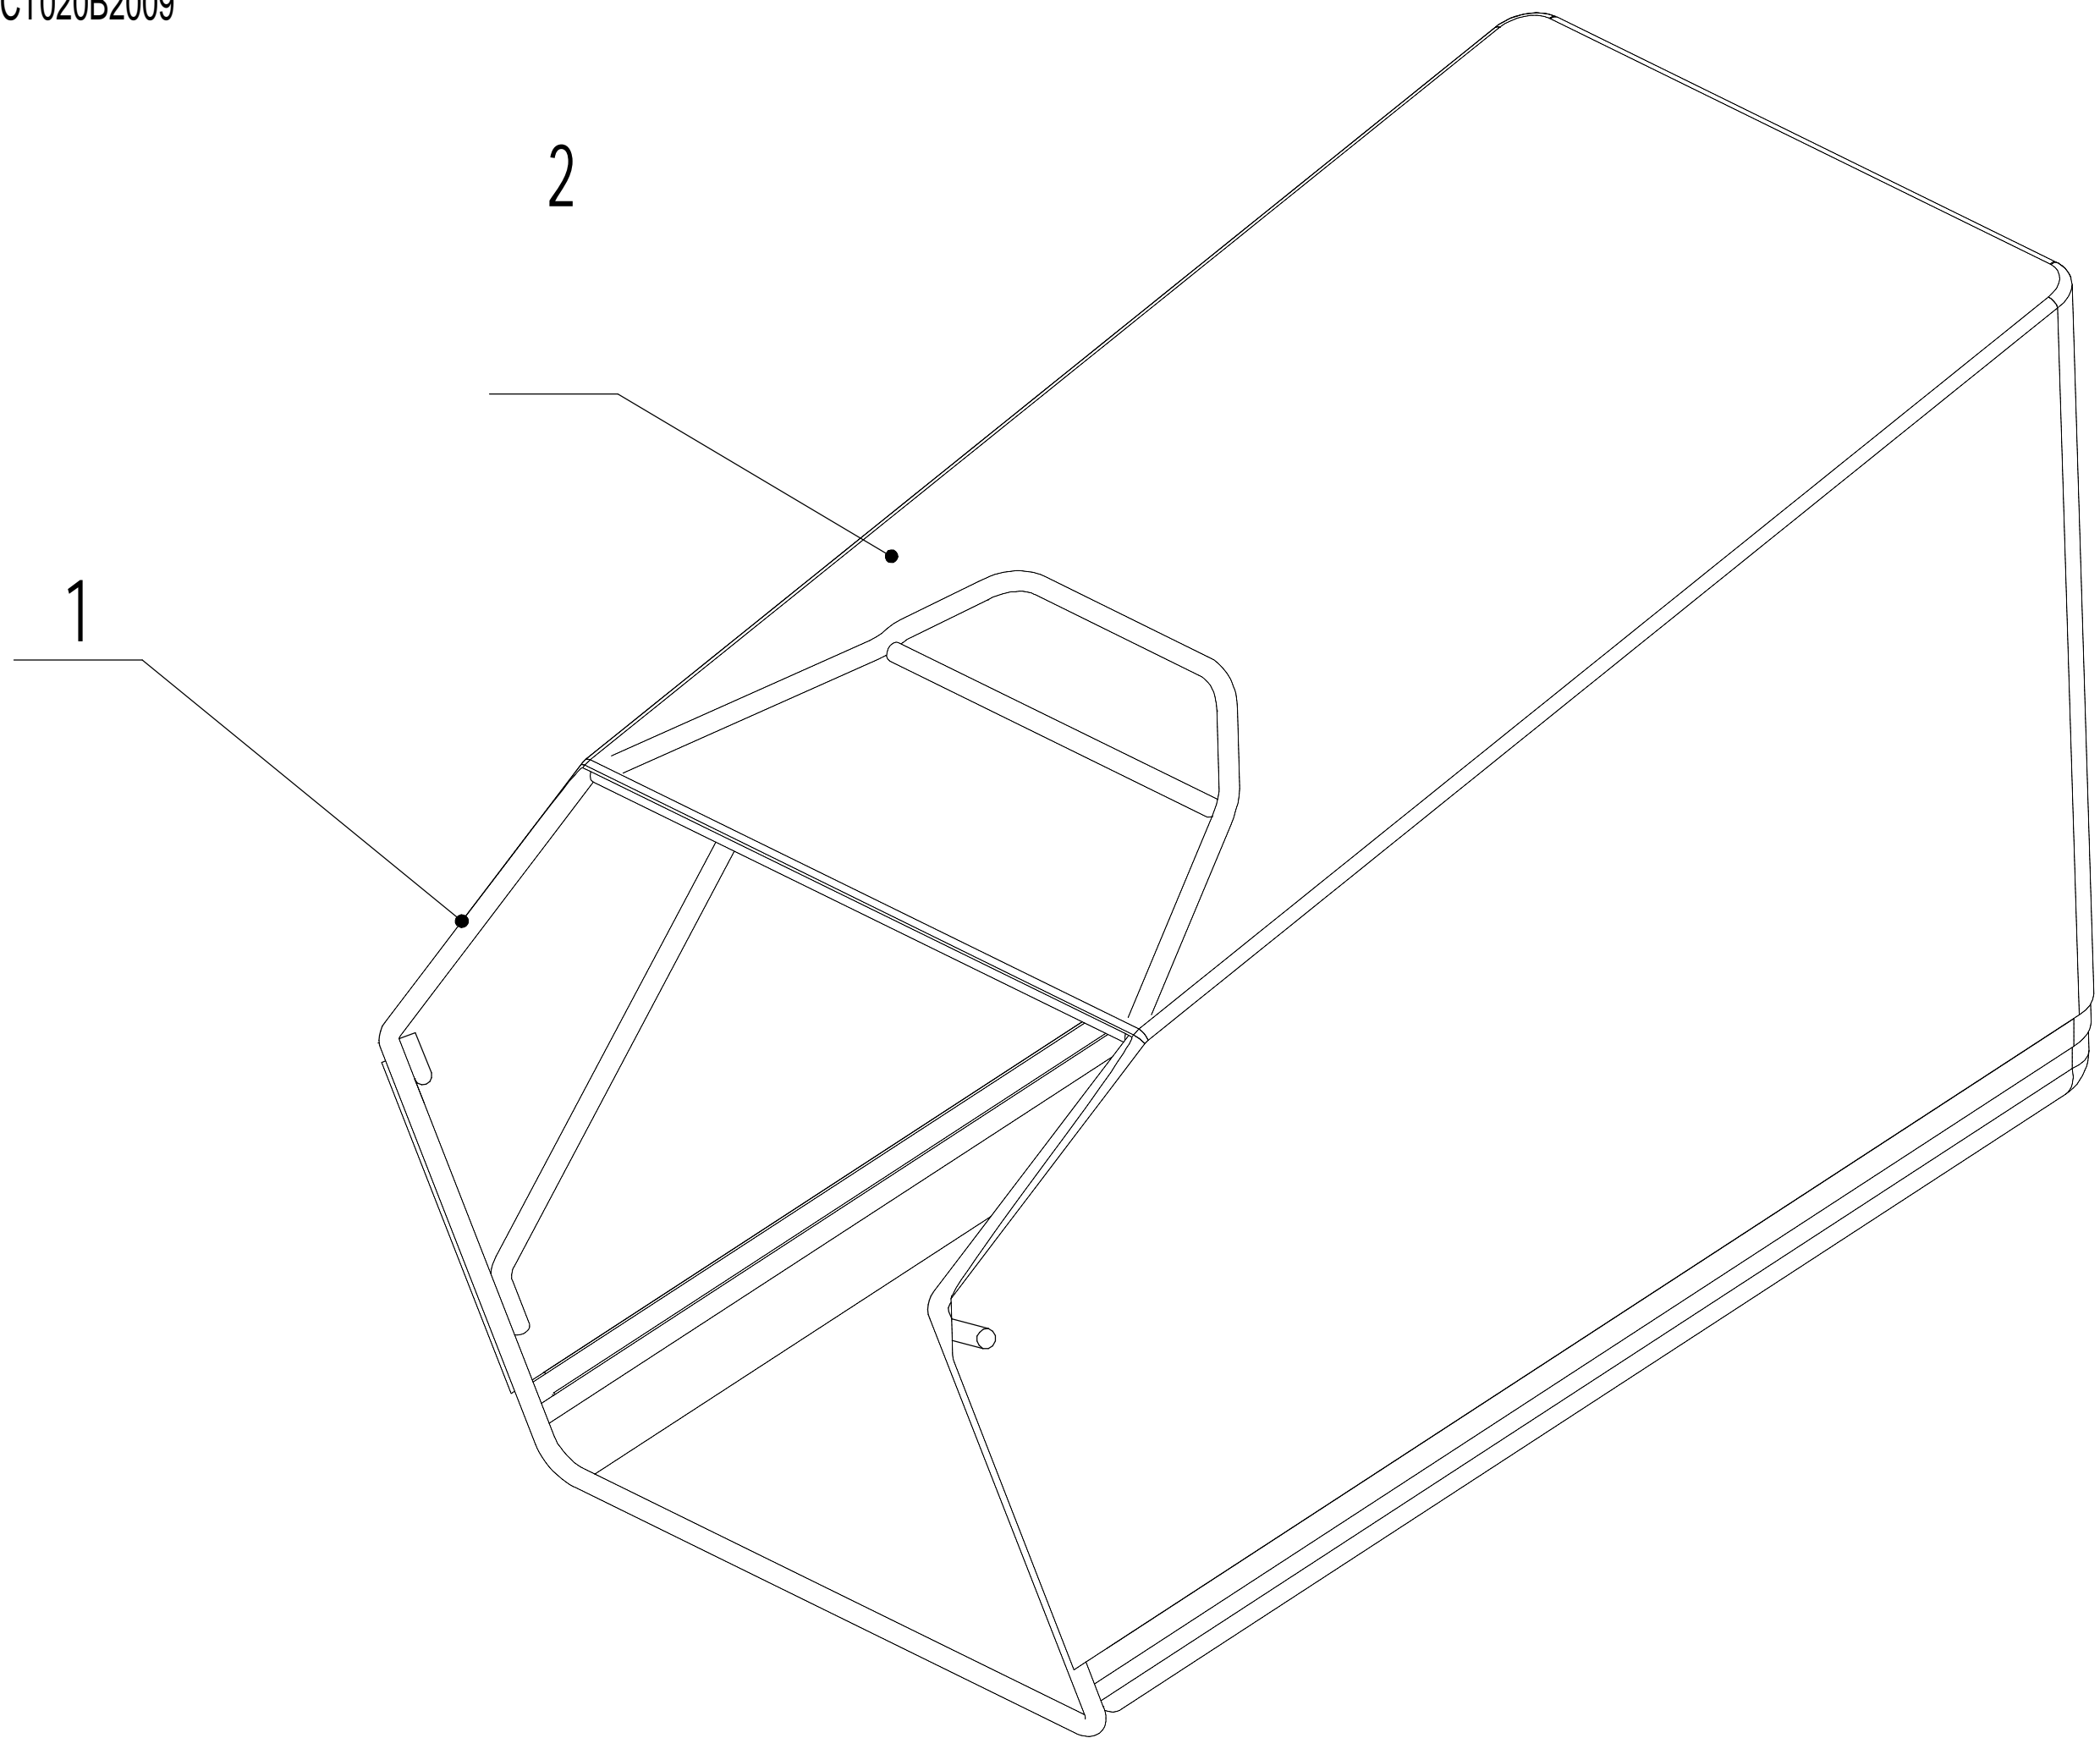

Model:WB537SCV-3IN1

Service code:W537VCT020B2009

Grass catcher

Order	Part Number	Name_English	Quantity
1	5320602010S/22	Frame Weldment	1
2	5320603020S/84	Grass Bag	1