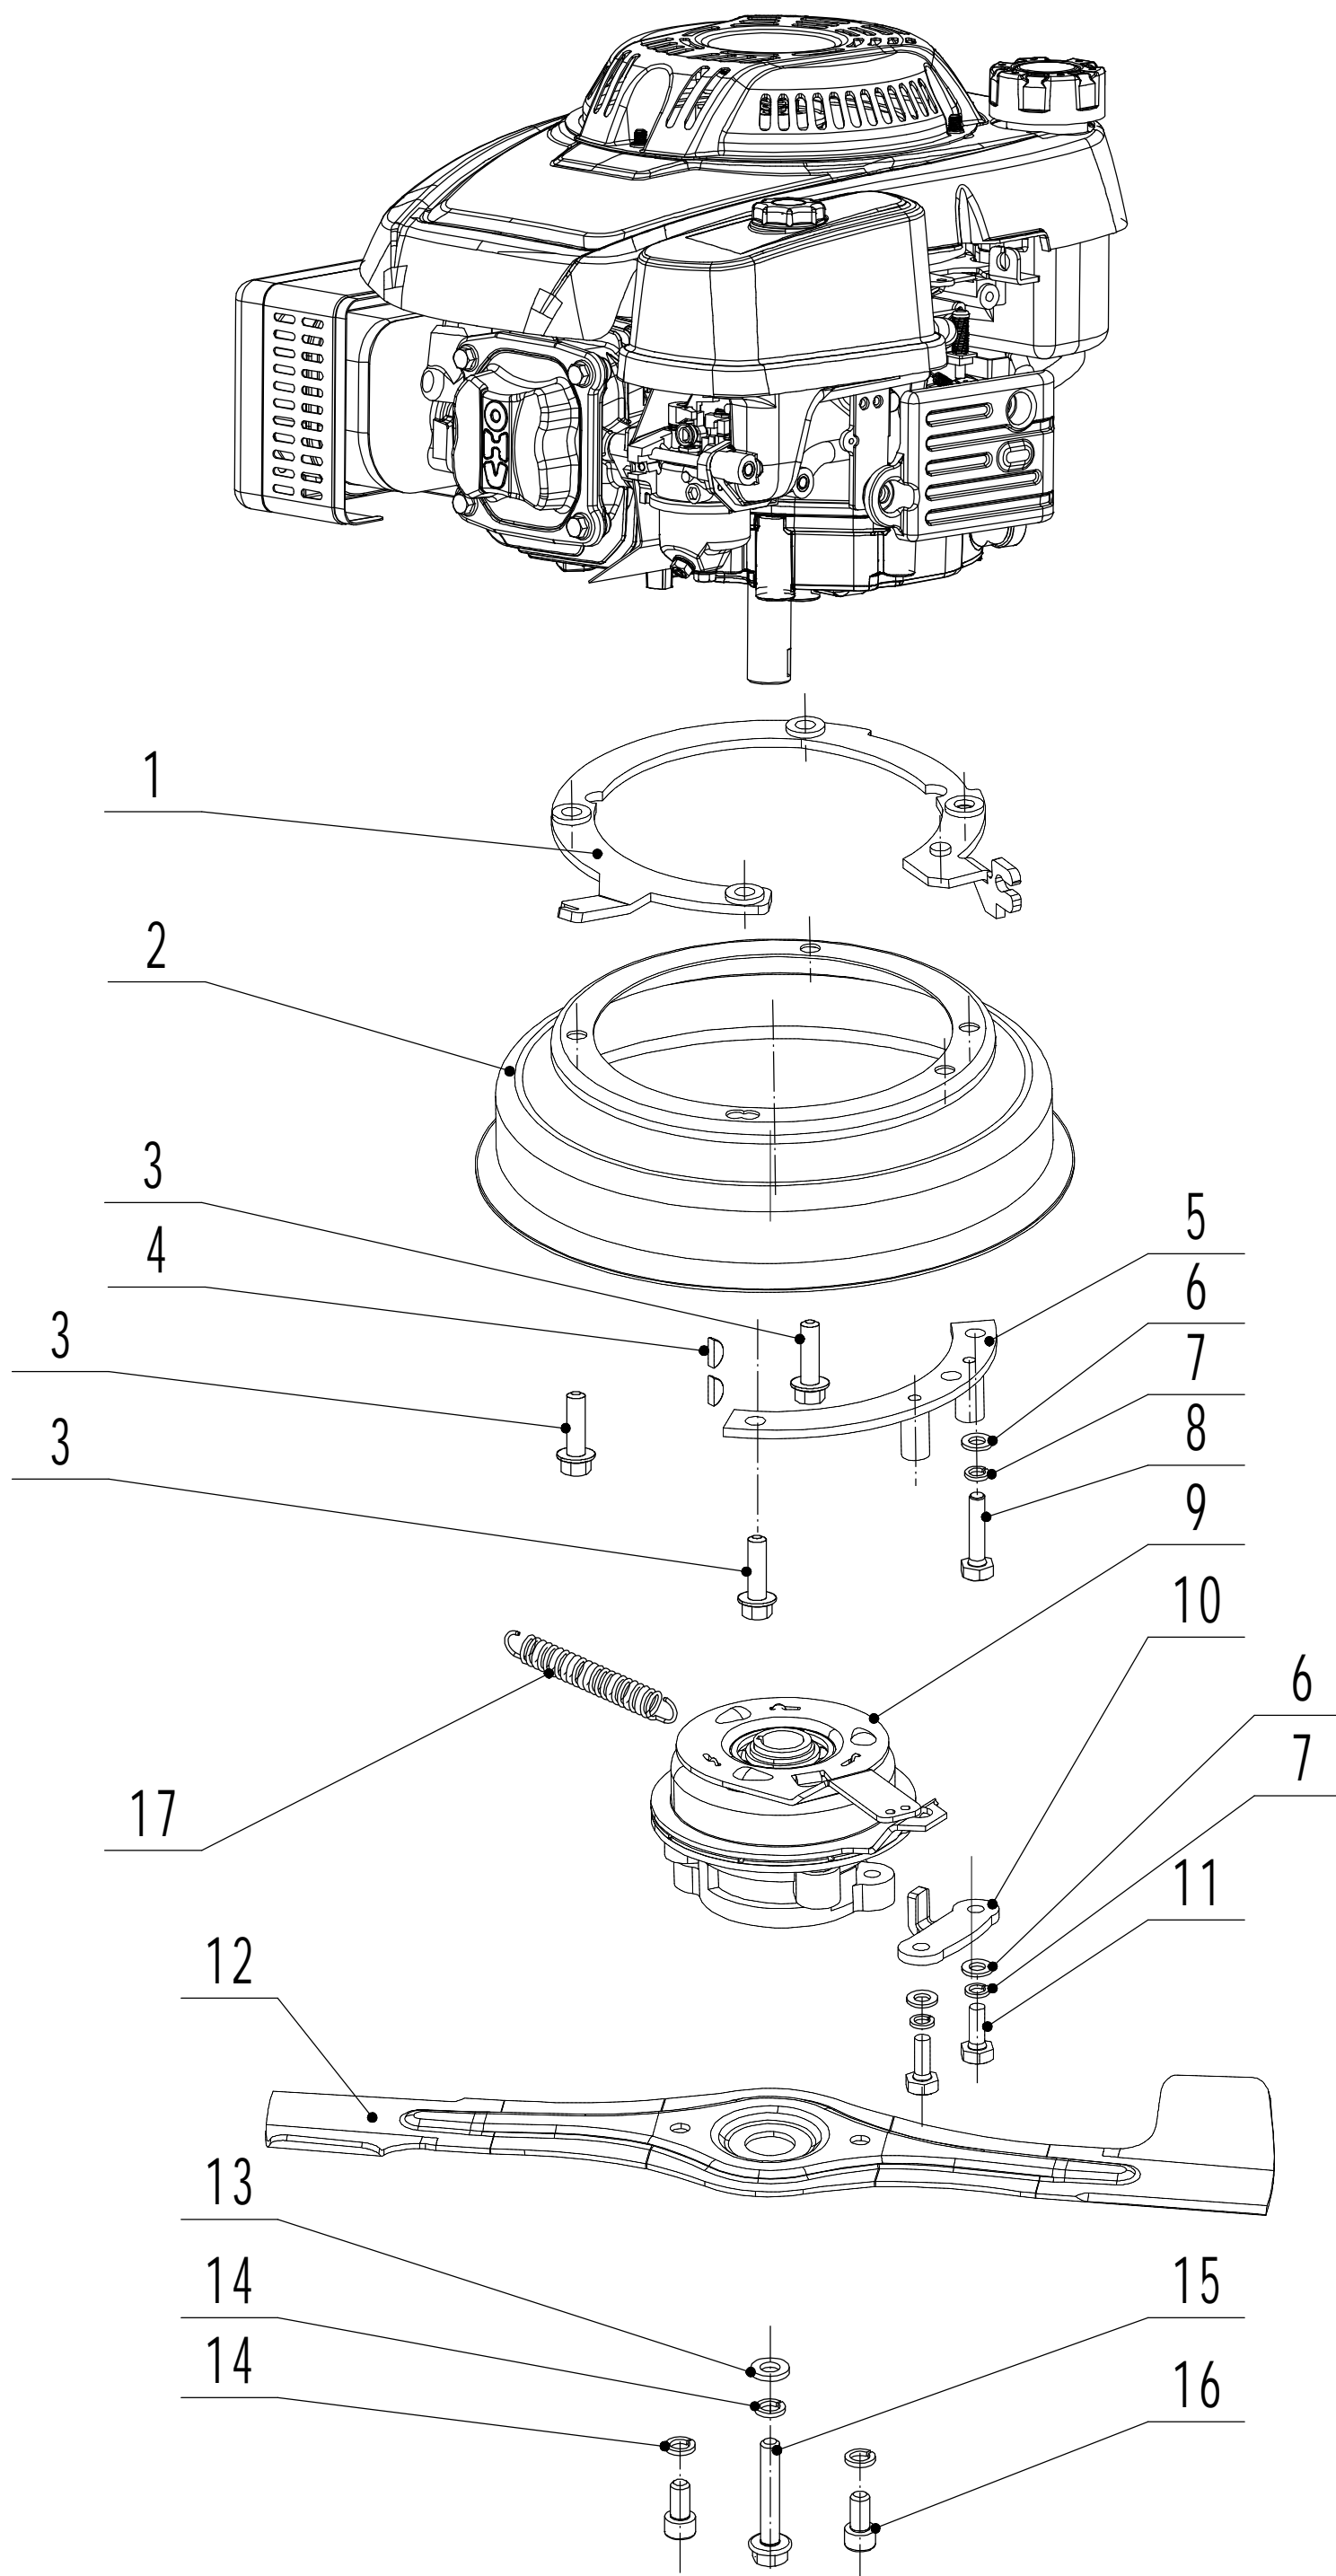

Model:WB537SCV-3IN1-BBC
Service code:W537VCT021B2009
Blade system

Order	Part Number	Name_English	Quantity
1	BBC/ST010	Cable Bracket	1
2	BBC/ST040	Wind Shield	1
3	4820102012	Bolt - 3/8x16x30	3
4	4510401010	Key	2
5	BBC/ST020	Upper Fixed Frame Welding	1
6	0301008000	Washer-M8	2
7	0401008000	Spring Washer-M8	2
8	0101008035	Bolt - M8x35	1
9	BBC/WB	BBC Clutch	1
10	BBC/ST030/02	Lower Fixed Frame	1
11	0101008020	Bolt - M8x20	2
12	5380401010WB/32	Blade	1
13	BBC30A000000040/04	Central Gasket	1
14	0403010000	Spring Washer - M10	3
15	5320405010	Central Bolt - M3/8x24x51	1
16	0103010020B	Screw - M10x20	2
17	5380515020B	Spring	1