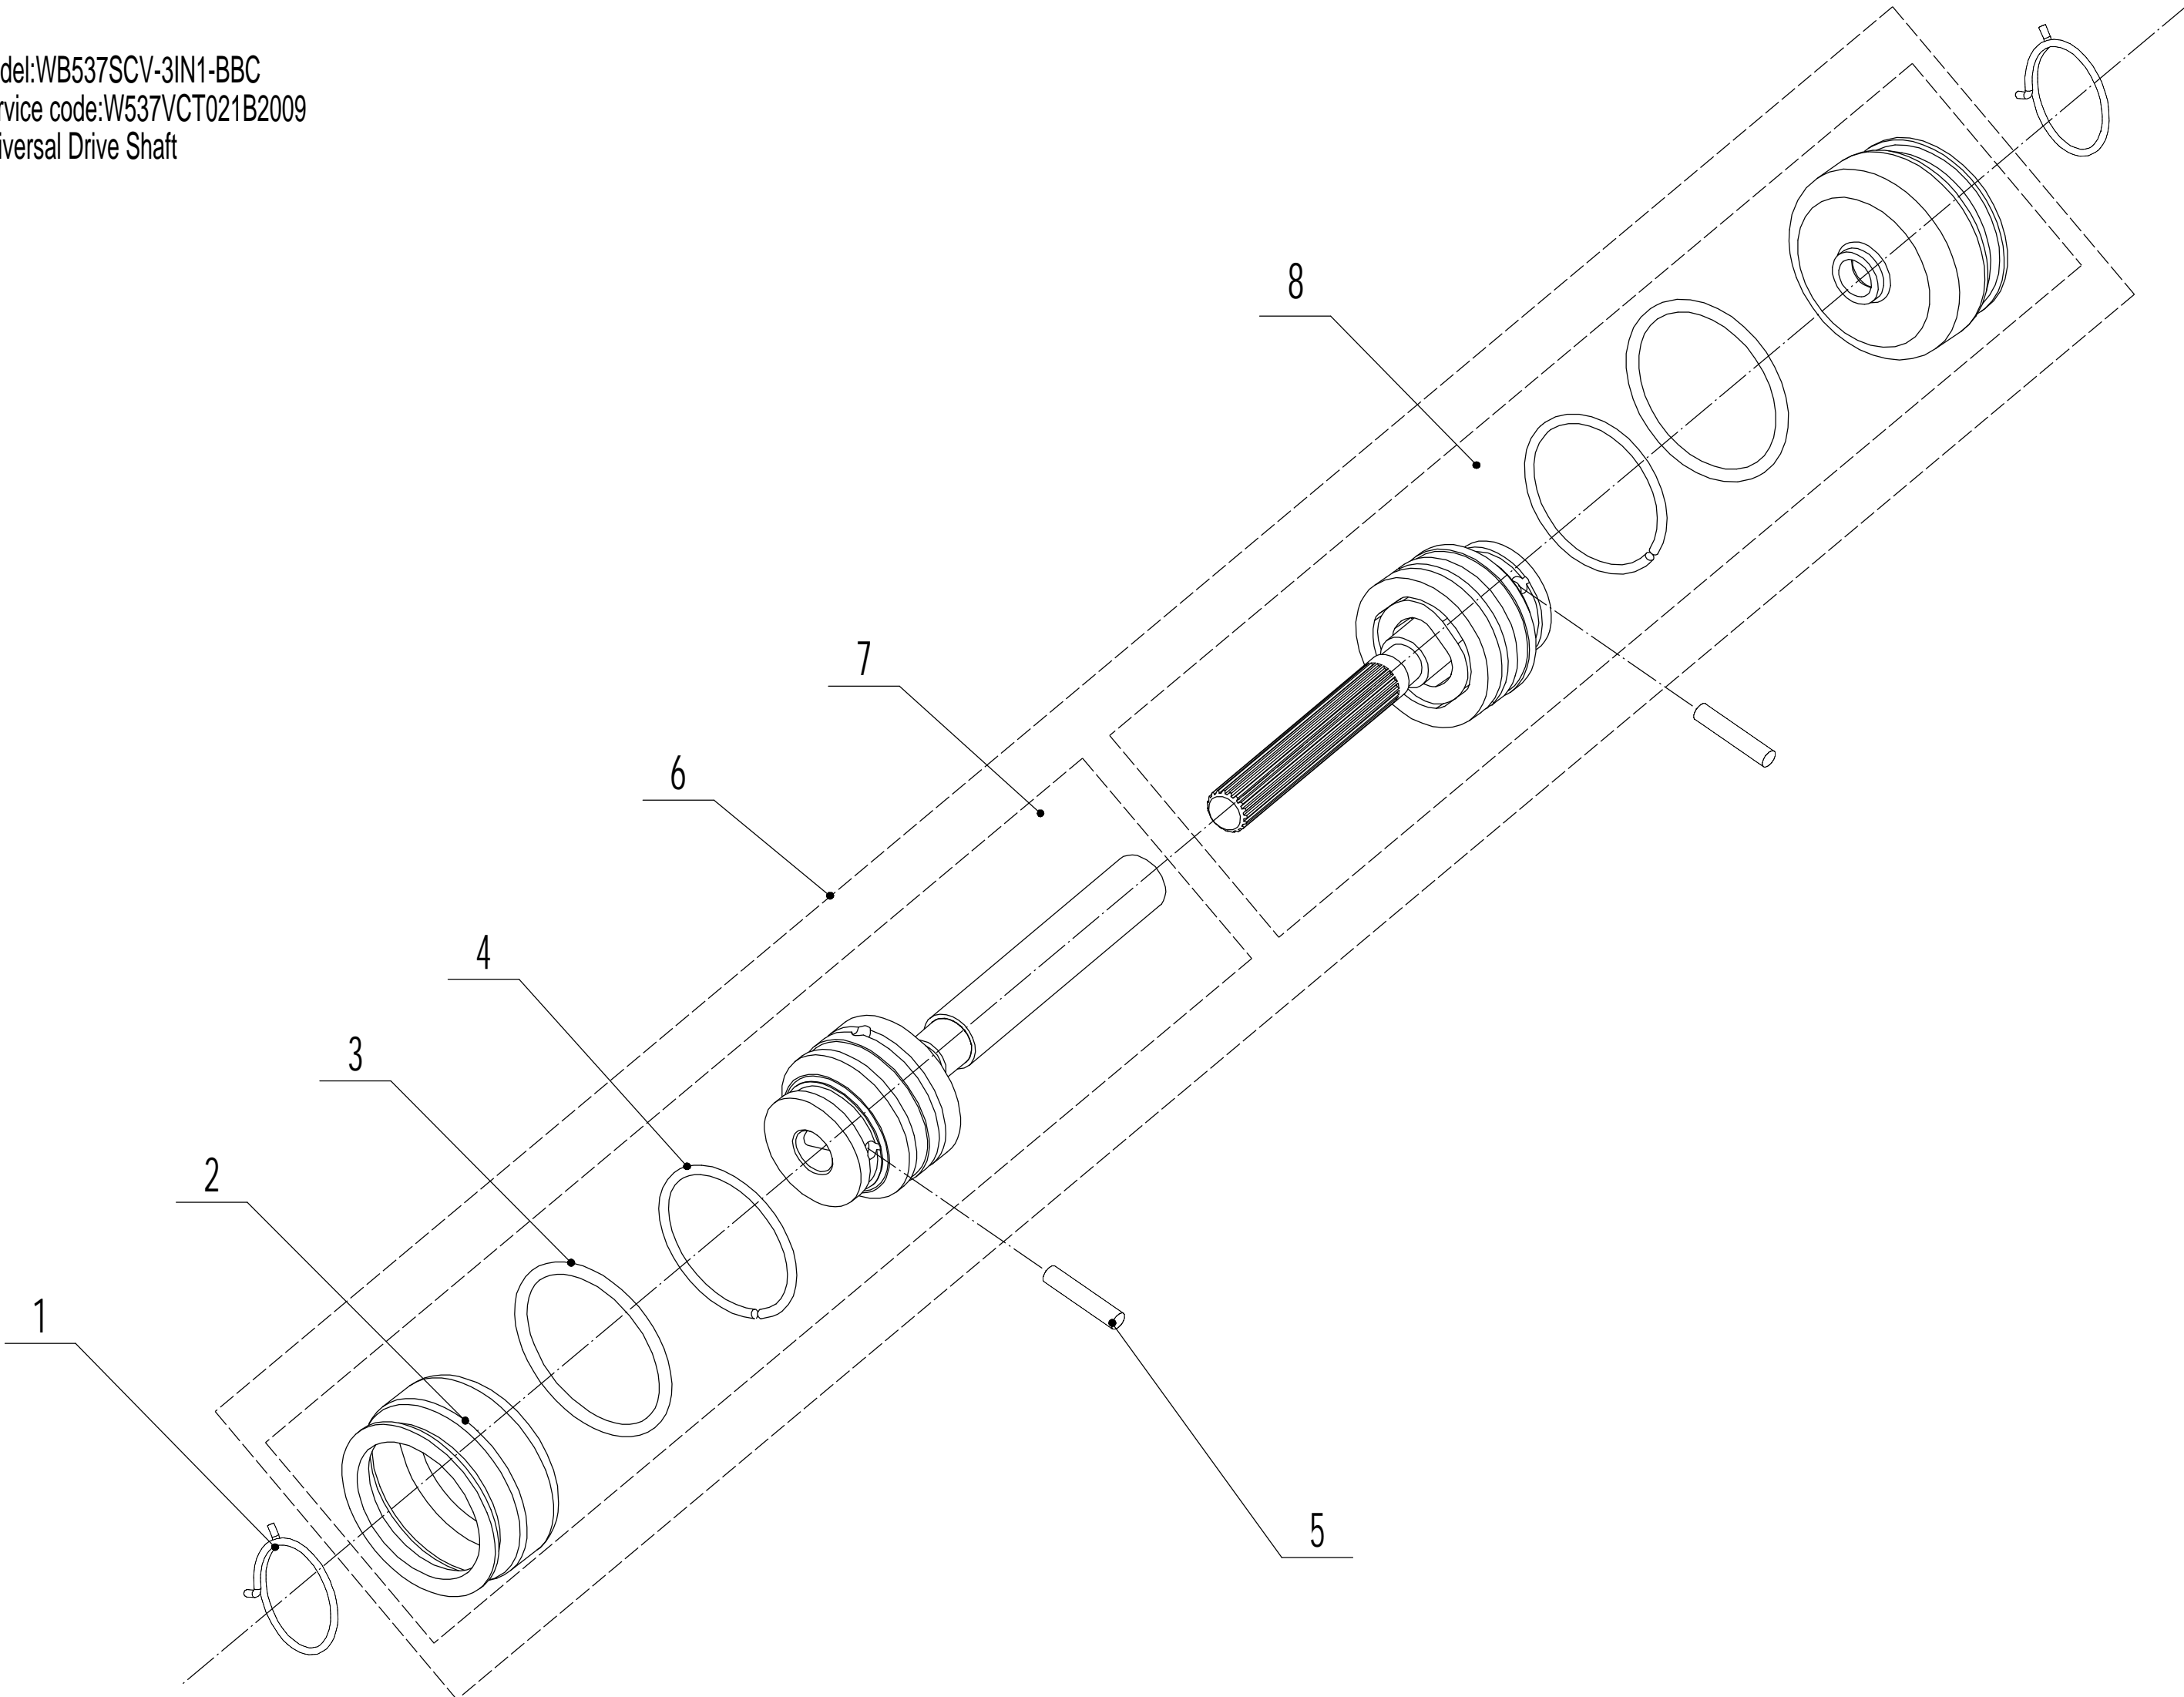

Model:WB537SCV-3IN1-BBC
Service code:W537VCT021B2009
Universal Drive Shaft

Order	Part Number	Name_English	Quantity
1	HQA020000020	Check Ring	2
2	HQA020000080	Anti-Dust Shield	2
3	1401028003	O-Ring	2
4	HQA020000030	Check Ring	2
5	HQA020000090	Pin	2
6	Y26ZCD02	Universal Drive Shaft	1
7	Y26ZCDA01	Universal Drive Shaft A	1
8	Y26ZCDB01	Universal Drive Shaft B	1