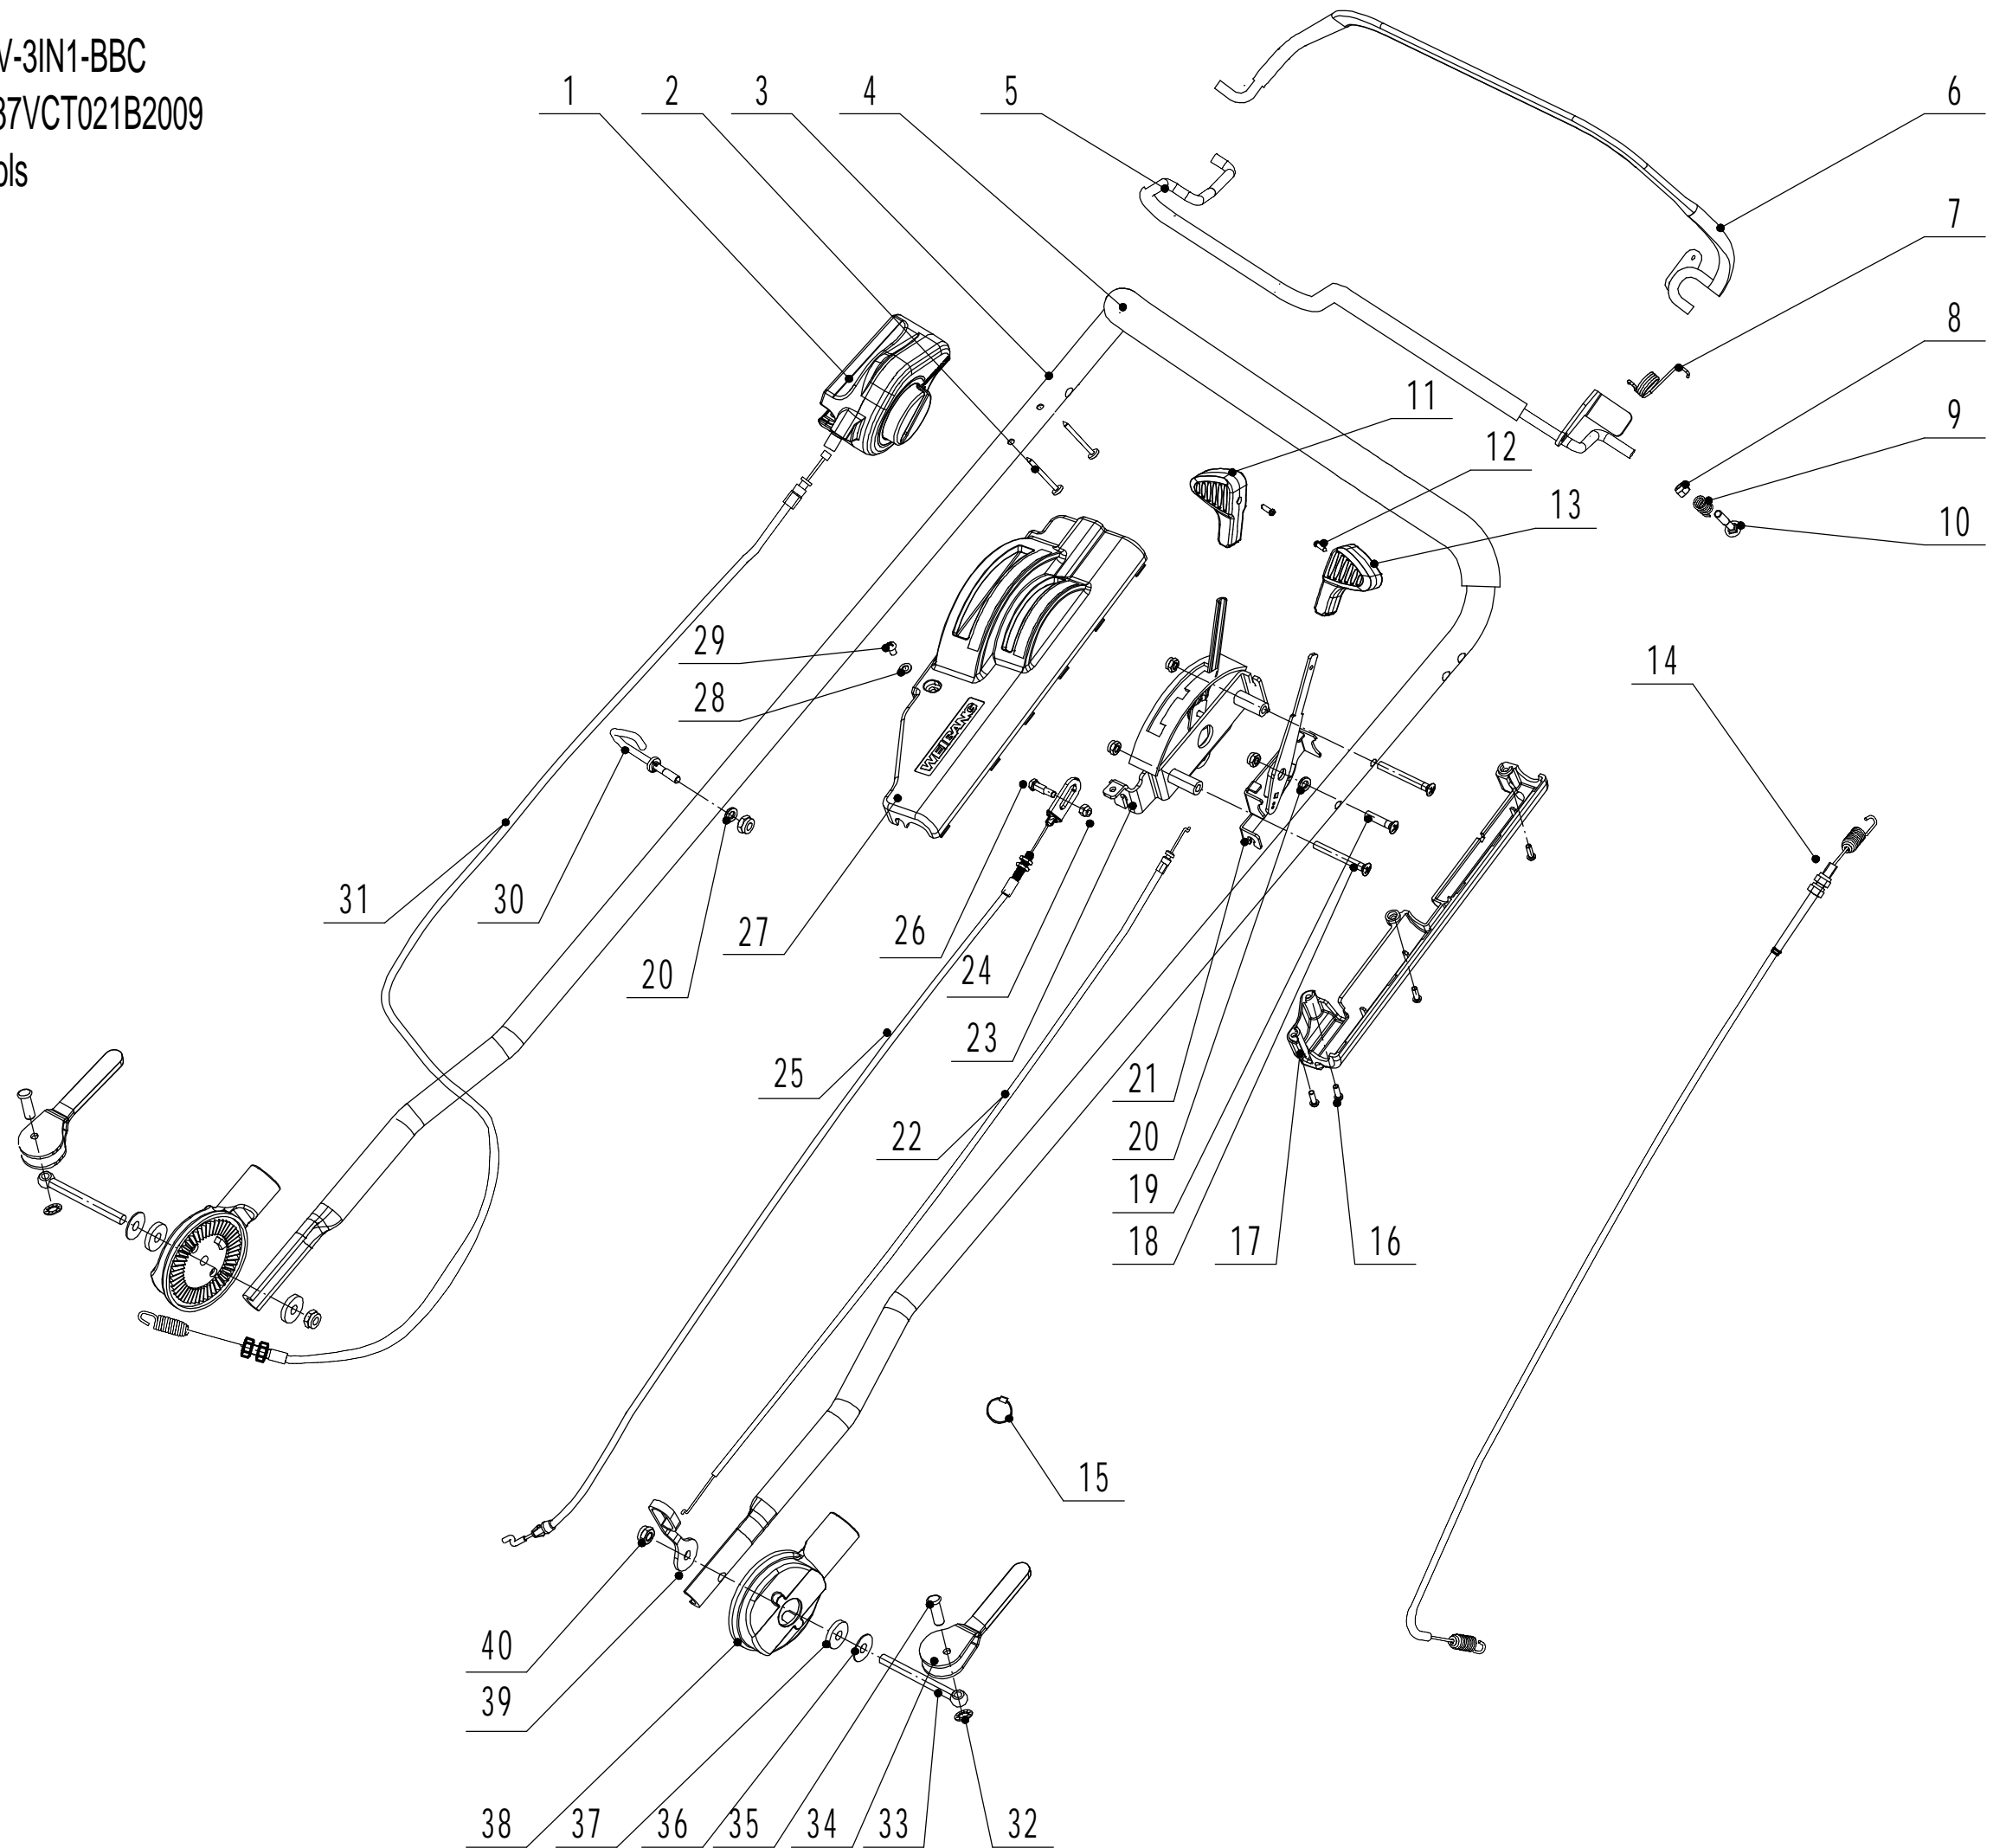

Model:WB537SCV-3IN1-BBC
Service code:W537VCT021B2009
Handle and controls

Order	Part Number	Name_English	Quantity
1	BBC010000000	Knife Clutch Controller	1
2	0113050037	Screw - M5x37	2
3	5320501020B/44	Handle	1
4	GM56E010000082	Handle Sheath	1
5	5380504030B/40	Knife Clutch Handle Welding	1
6	5380504010B/40	Clutch Lever Weldment	1
7	GM48A030000020	Torsional Spring	1
8	0202006000	Lock Nut - M6	5
9	GM48A030000030	Limit Spring	1
10	0107006045	Bolt - M6x45	1
11	5380508010	Speed Control Grip	1
12	0106003013	Screw - ST2.9x13	2
13	5380510010	Throttle Grip	1
14	LH206-1185-S	Brake Cable	1
15	ZD8/200	Cable Tie	1
16	0113040018	Screw	4
17	5020501040S	Control Box Lower Cover	1
18	0108006060	Cross Slot Screw - M6x60	2
19	0108006050	Cross Slot Screw - M6x50	1
20	0301006000	Spacer - M6	2
21	5380512010	Throttle Bracket	1
22	YM72-1115-A	Throttle Cable	1
23	5020501050S	Speed Control Bracket	1
24	0202005000	Lock Nut - M5	1
25	TX120-950-S	Speed Control Cable	1
26	5360506011	Speed Control Cable Bolt	1
27	5020501030S	Control Box Upper Cover	1
28	0301005000	Spacer - M5	1
29	0104005008	Screw - M5x8	1
30	4510511010/01	Hook	1
31	DLH137-1440	Knife Clutch Rope	1
32	4510114030	Fix Cap	2
33	GM48S000000100	Connecting Bolt	2
34	GM56A100400000	Lock lever	2
35	0801008025	Pin Axis - 8x22	2
36	GM56A100000040/04	Spacer	2
37	GM56A100000050/02	Spacer	3
38	GM48S030200000	Tooth Disc Kit	2
39	GM48S000000090/01	Clip	1
40	0201008000DD	Lock Nut - M8	2