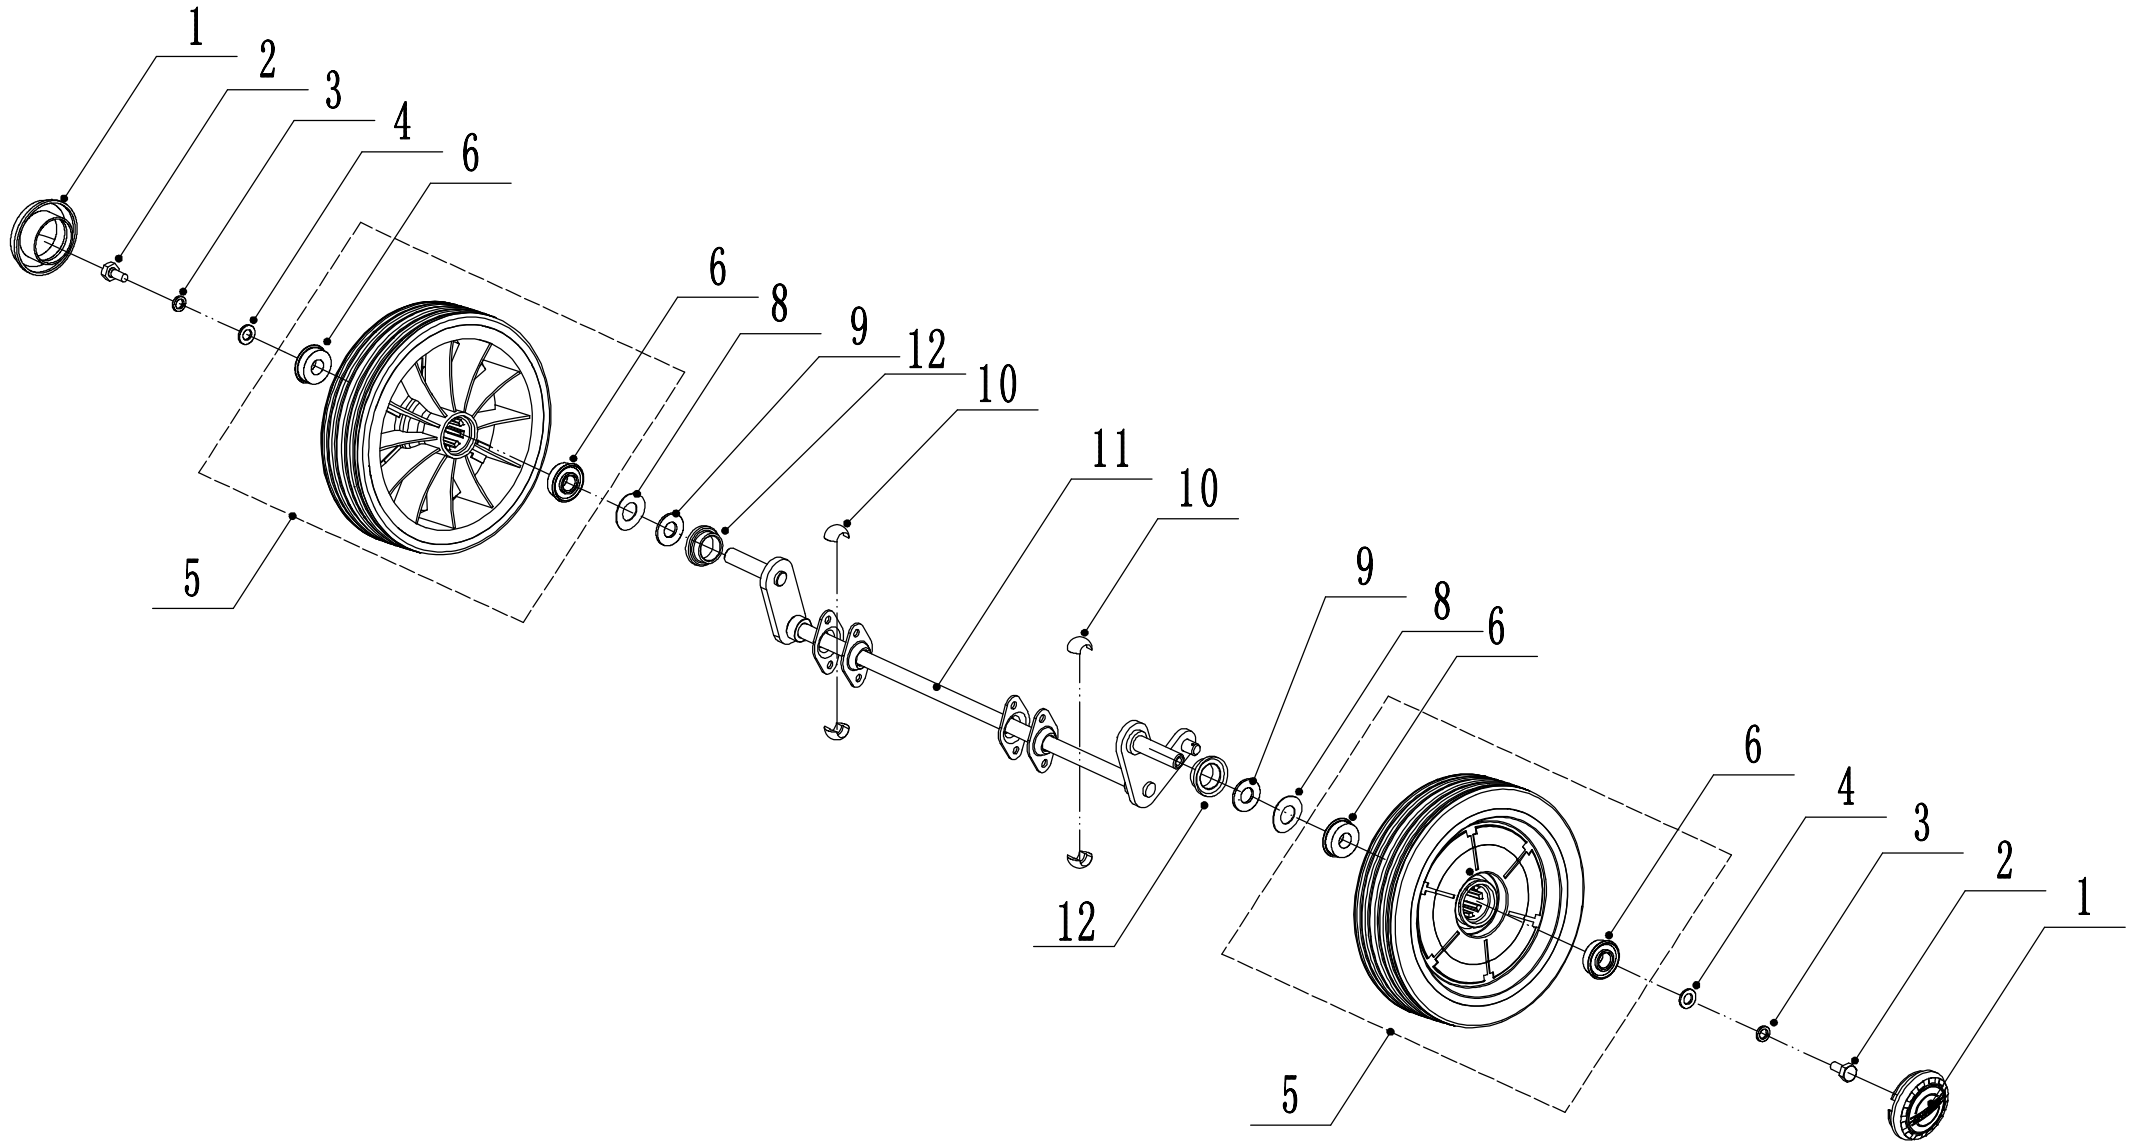

Model:WB537SCV-3IN1-BBC
Service code:W537VCT021B2009
Front axle

Order	Part Number	Name_English	Quantity
1	GM53D060000030	Wheel Cap	2
2	0101008015	Bolt - M8x15	2
3	0401008000	Spring Washer - M8	2
4	0301008000	Spacer - M8	2
5	GM53D040000000	Wheel	2
6	5310213010	Bearing	4
8	5310211010/02	Spring Washer	2
9	5310210010/02	Spacer	2
10	5310209010	Spherical Bearing	4
11	5320202010/01	Front Axle Weldment	1
12	GM53D040000050	waterproof ring	2