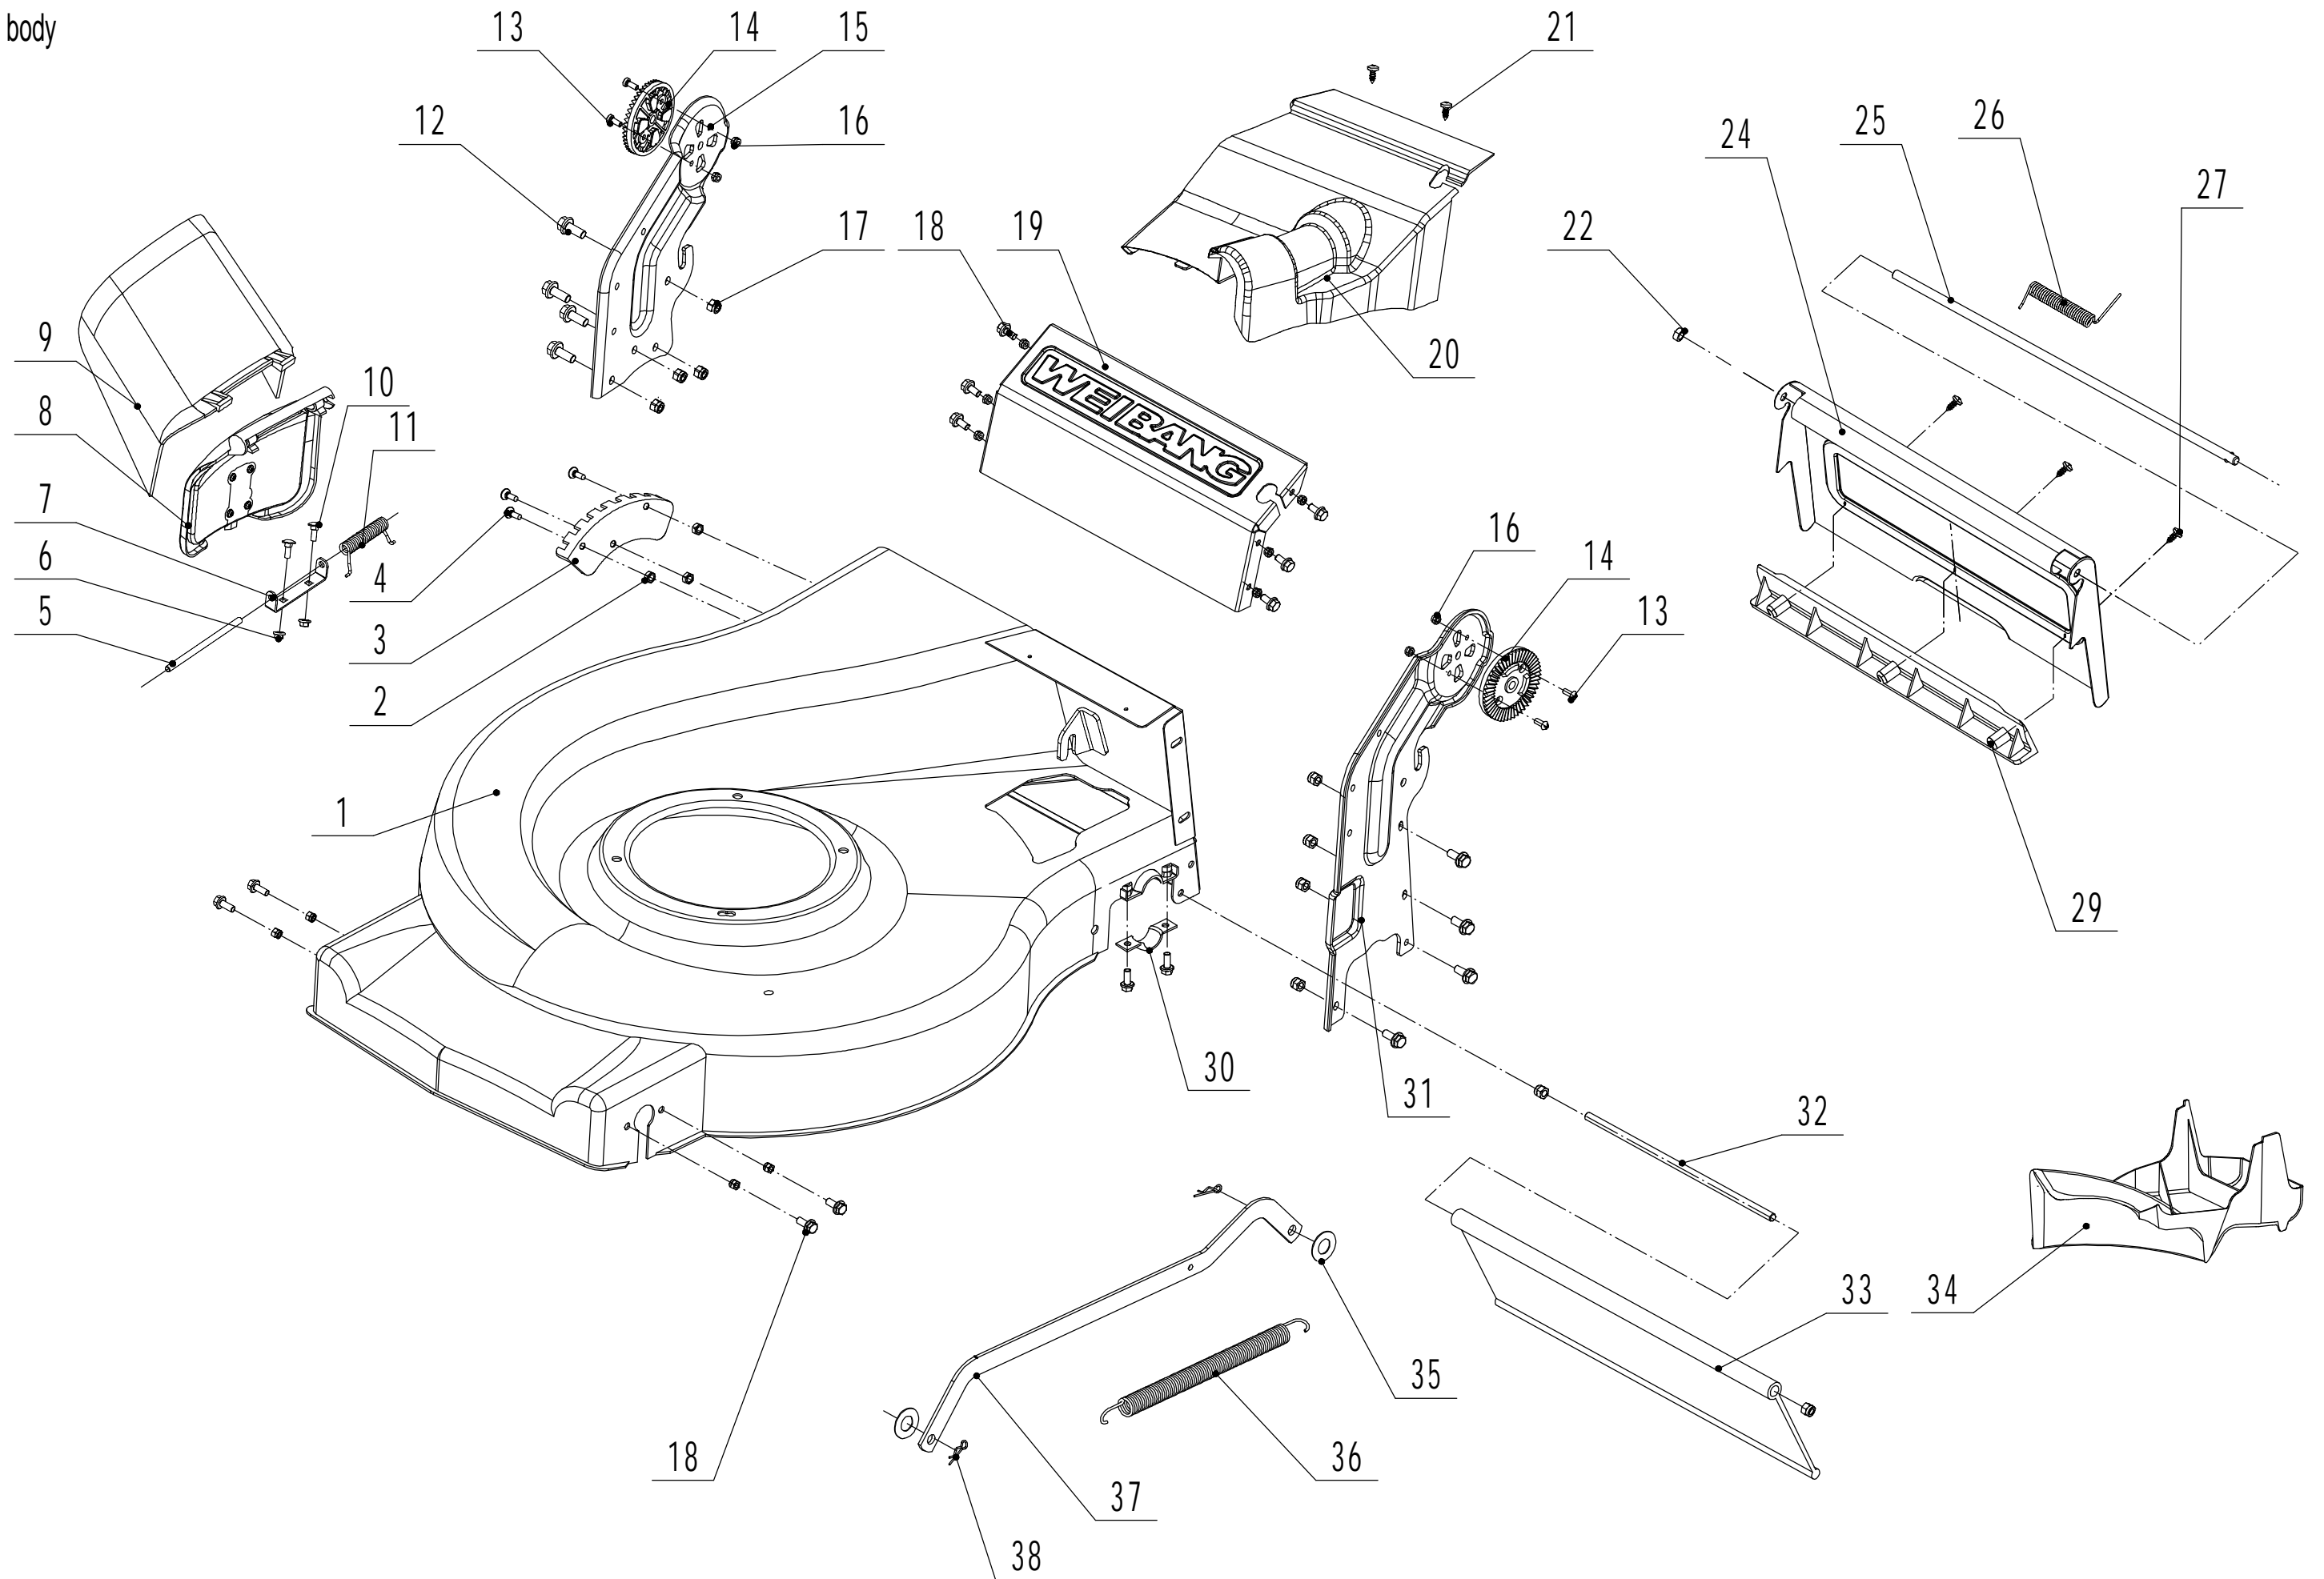

Model:WB537SCV-3IN1-BBC  
Service code:W537VCT021B2009

Subassembly Code	Name_English	Parts List
1		Engine
2		Main Body
3		Blade Components
4		Front Axle
5		Rear Axle
6		Handle and Controls
7		Grass Catcher
8		Universal Drive Shaft
2021	Shaft Drive	WB537SCV-3IN1-BBC

Model:WB537SCV-3IN1-BBC  
Service code:W537VCT021B2009  
Main body

Order	Part Number	Name_English	Quantity
1	5320101030S/44	Chassis	1
2	0202006000	Lock Nut - M6	15
3	5320121030/01	Graduator	1
4	0108006015	Screw - M6x15	3
5	5020120010/02	Side Discharge Cover Pivot	1
6	0204006000	Lock Nut - M6	2
7	5020118010/02	Side Discharge Cover Bracket	1
8	5360119012	Side Discharge Cover	1
9	5020122010	Side Discharge Deflector	1
10	0107006014	Bolt - M6x14	2
11	5020119010	Side Discharge Cover Spring	1
12	0102008016	Bolt - M8x16	8
13	0104005012	Screw - M5x12	4
14	AVSA000000040/22	Tooth Disc	2
15	5020116020S/40	Right Handle Bracket	1
16	0202005000	Lock Nut - M5	4
17	0202008000	Lock Nut - M8	8
18	0102006012	Bolt - M6x12	14
19	5320115030S/44	Connector	1
20	5320117010S	Upper Shield	1
21	0106004009	Screw - ST4.2x9.5	2
22	5320136010	Spacer	1
24	5320127050/22	Rear Cover	1
25	5320128020S/02	Rear Cover Pivot	1
26	5020127010	Rear Cover Spring	1
27	0106004013	Screw - ST4.2x13	3
29	5320127040	Sealing Strip	1
30	5320114020/02	Upper Bearing Bracket	2
31	5020115020S/40	Left Handle Bracket	1
32	5320124010/02	Pivot-Trailing Flap	1
33	5320125010	Trailing Flap	1
34	5330113010	Mulching Plug	1
35	0301010000	Washer	2
36	5320332010/02	Connecting Rod Spring	1
37	5320331010/40	Connecting Rod	1
38	5320333010	Check ring	2