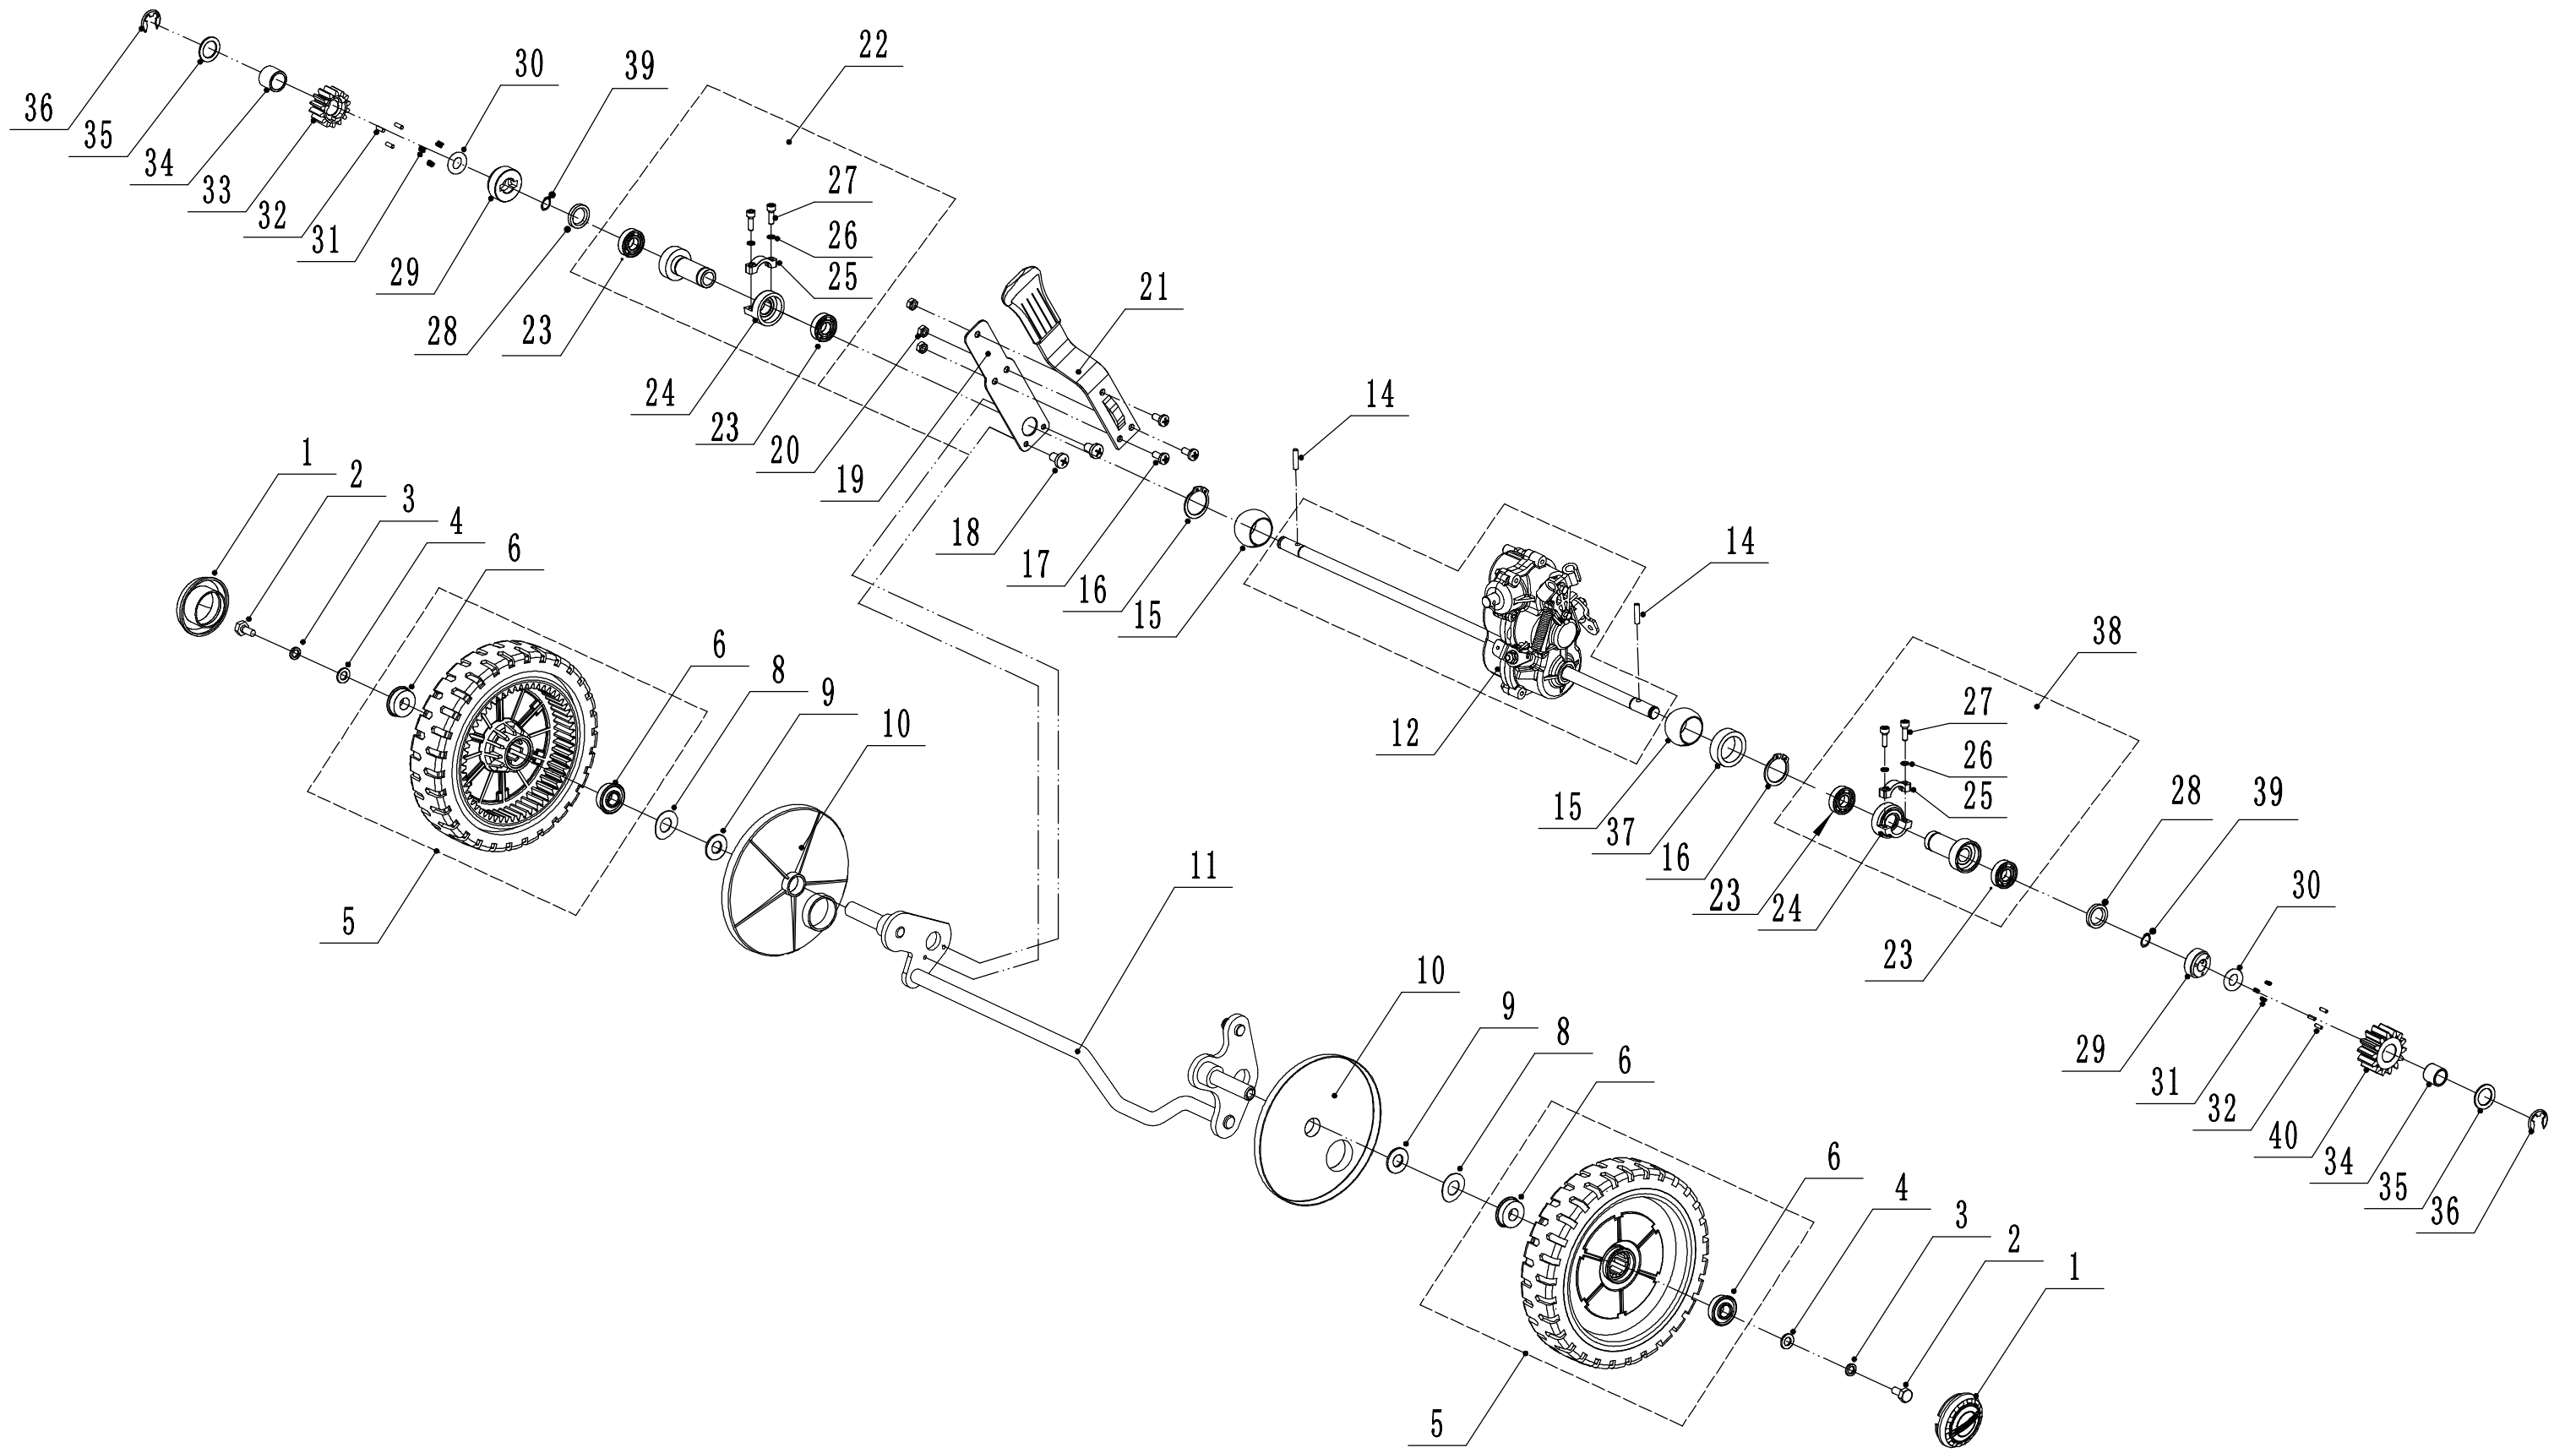

Model:WB537SCV-3IN1-BBC
Service code:W537VCT021B2009
Rear axle

Order	Part Number	Name_English	Quantity
1	GM53D060000030	Wheel Cap	2
2	0101008015	Bolt - M8x15	2
3	0401008000	Spring Washer - M8	2
4	0301008000	Spacer - M8	2
5	GM53D0600000000	Wheel	2
6	5310213010	Bearing	4
8	5310211010/02	Spacer	2
9	5310210010/02	Washer	2
10	5340312010	Anti-Dust Shield	2
11	5320302030S/01	Rear axle Weldment	1
12	Y20532Z0	Gearbox Assembly	1
14	HQ000100060	Pin	2
15	5320328010	Nylon Spherical Bearing	2
16	1001020000	Check Ring	2
17	0101006014	Bolt - M6x14	3
18	0113005008	Screw - M5x8	2
19	5360311010/22	Flat Spring	1
20	0202006000	Lock Nut - M6	3
21	5360310010/40	Adjustment Lever	1
22	Y065321SF	Right Bearing Kit	1
23	R8-2RS	Deep Groove Ball Bearing	4
24	5320324022	Bearing Bracket	2
25	5320324023	Bearing Bracket Cover	2
26	0401005000	Spring Washer - M5	4
27	0103005020A	Screw - M5x20	4
28	GM48S010000010	Spacer	2
29	HQ000100050	One-Way Block	2
30	1401025015	O-ring	2
31	HQ000100040	Spring	6
32	HQ000100030	Pin	6
33	HQ000100020	Right Drive Pinion	1
34	5320326010P	Bearing	2
35	5020311010/04	Spacer	2
36	1301009000	Check Ring	2
37	5020310010/02	Spacer	1
38	Y065320SF	Left Bearing Sheath Assembly	1
39	5320324021/02	Left Bearing Sheath	1
40	HQ000100010	Left Drive Pinion	1