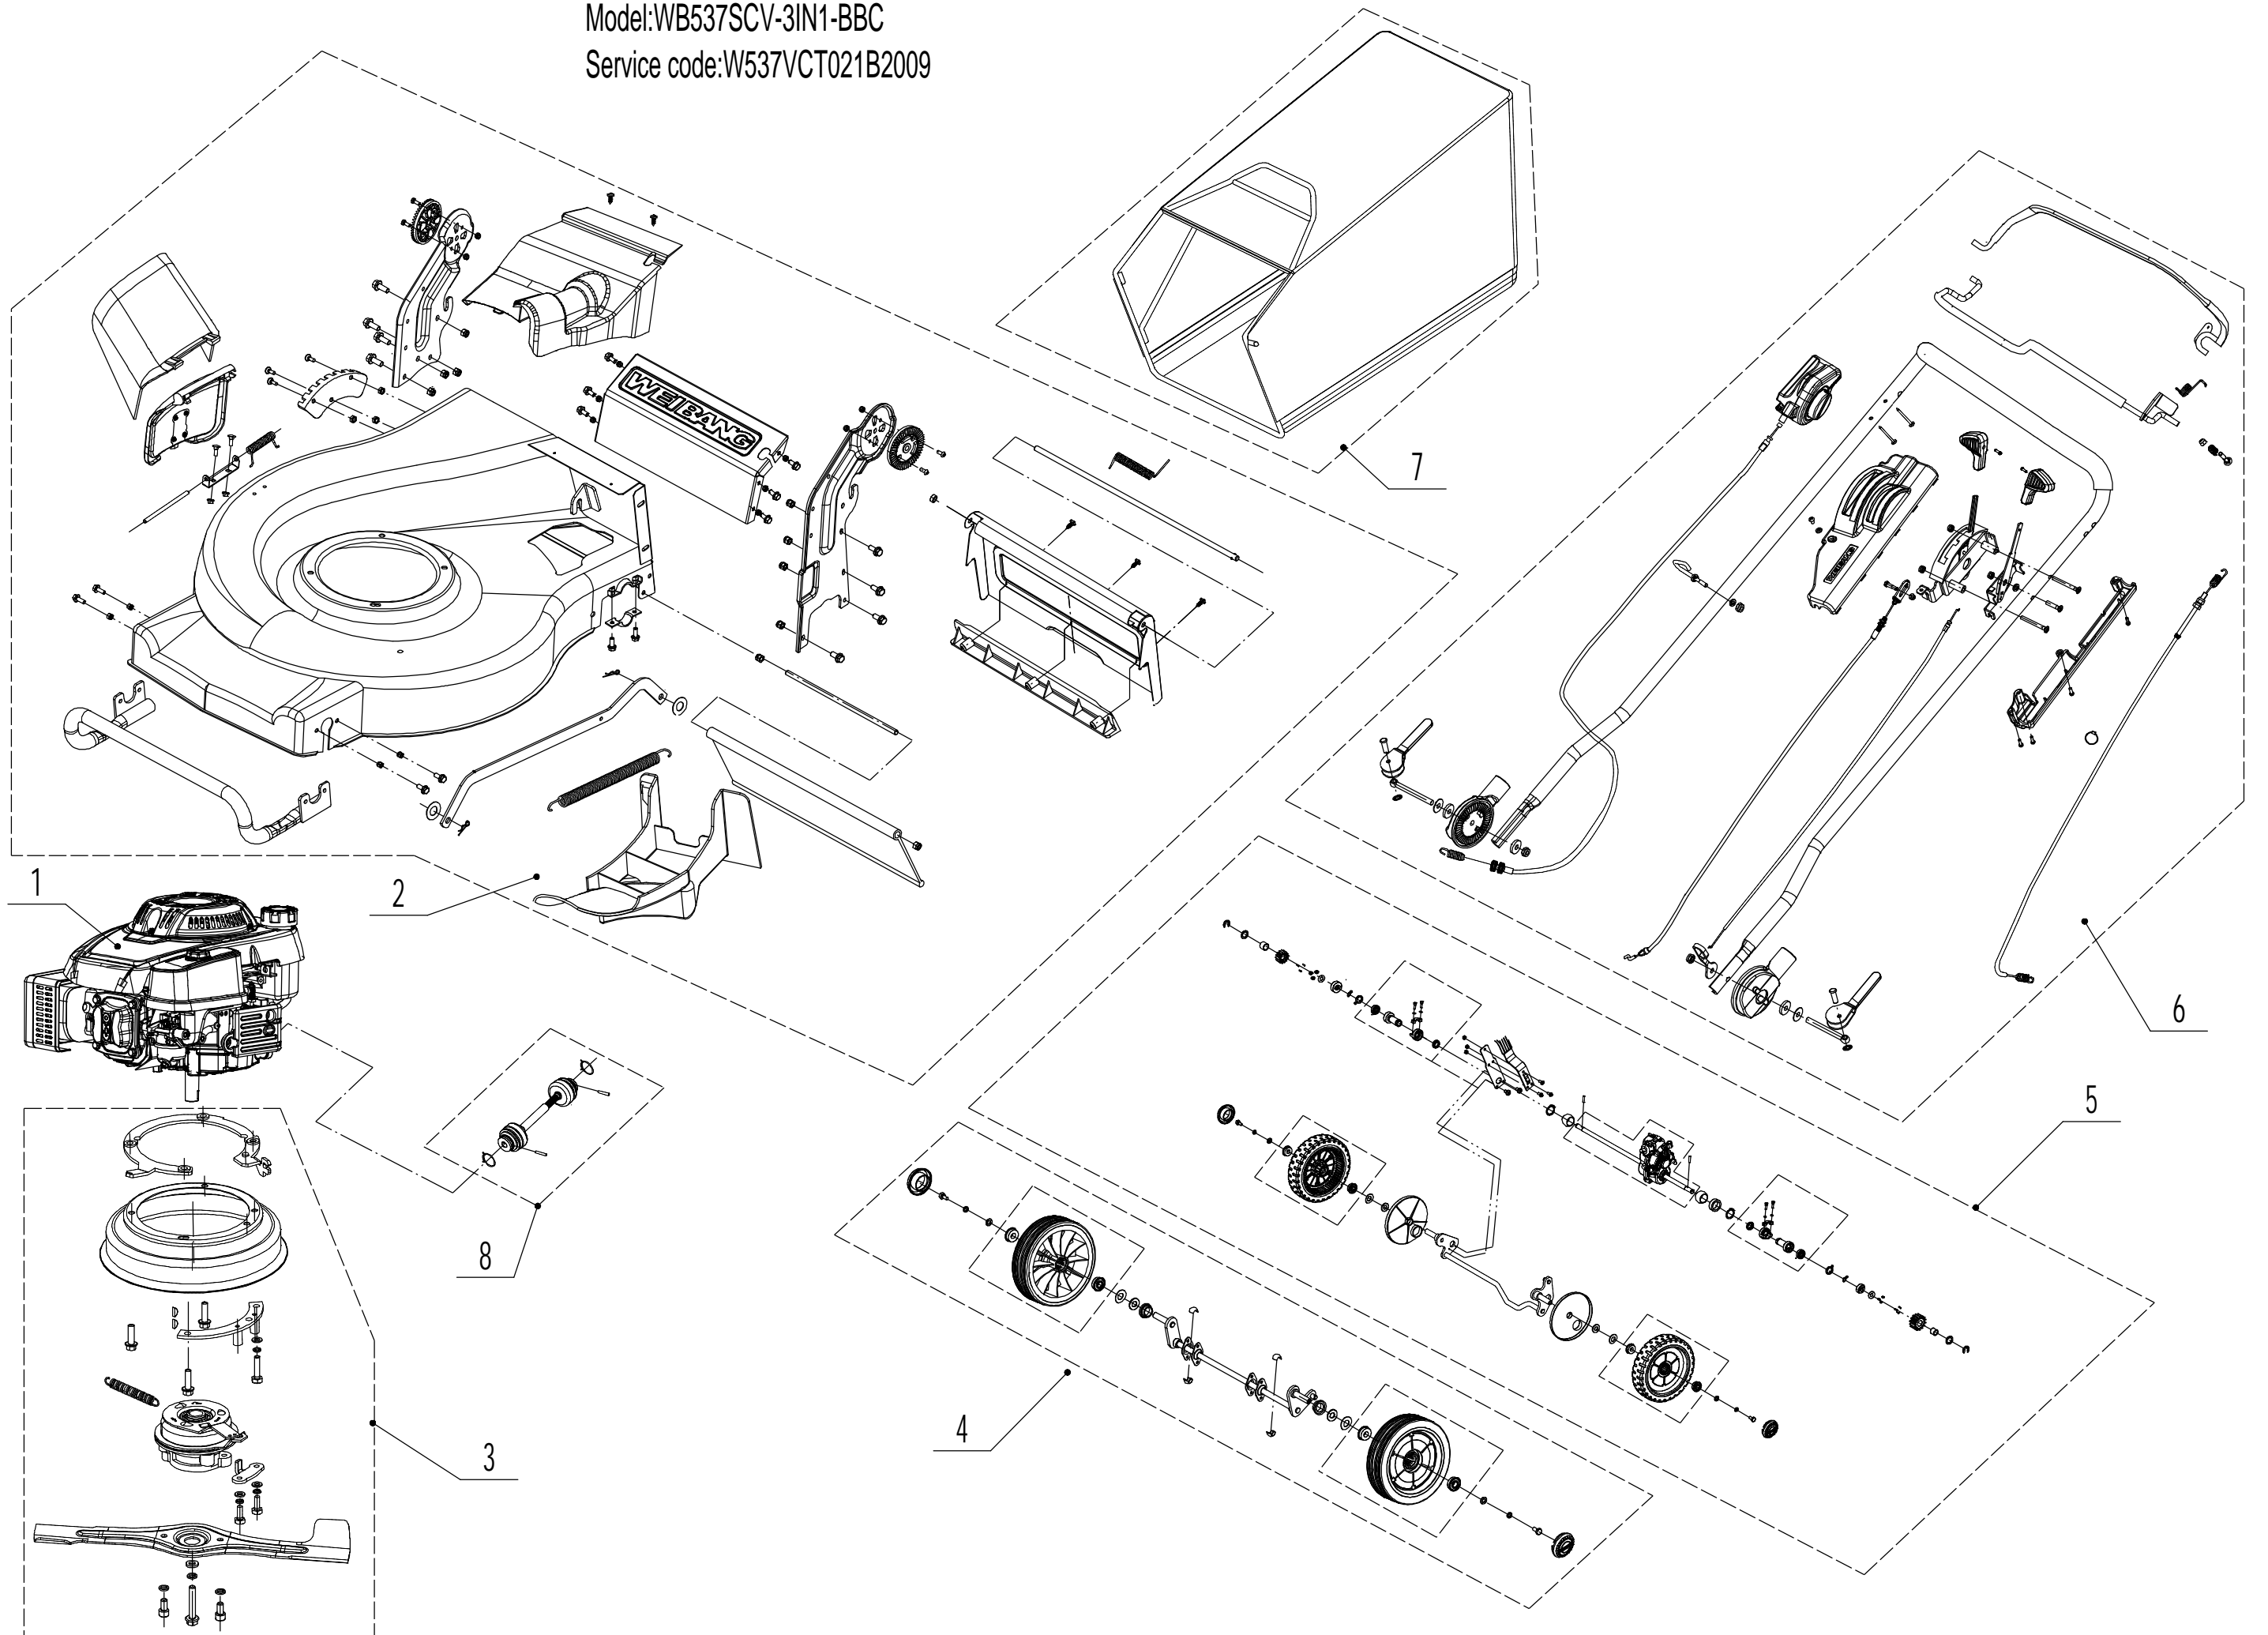

Model:WB537SCV-3IN1-BBC  
Service code:W537VCT021B2009

Subassembly Code	Name_English	Parts List
1		Engine
2		Main Body
3		Blade Components
4		Front Axle
5		Rear Axle
6		Handle and Controls
7		Grass Catcher
8		Universal Drive Shaft
2021	Shaft Drive	WB537SCV-3IN1-BBC

Model:WB537SCV-3IN1-BBC  
Service code:W537VCT021B2009  
Main body

Order	Part Number	Name_English	Quantity
1	5320101030S/44	Chassis	1
2	0202006000	Lock Nut - M6	15
3	5320121030/01	Graduator	1
4	0108006015	Screw - M6x15	3
5	5020120010/02	Side Discharge Cover Pivot	1
6	0204006000	Lock Nut - M6	2
7	5020118010/02	Side Discharge Cover Bracket	1
8	5360119012	Side Discharge Cover	1
9	5020122010	Side Discharge Deflector	1
10	0107006014	Bolt - M6x14	2
11	5020119010	Side Discharge Cover Spring	1
12	0102008016	Bolt - M8x16	8
13	0104005012	Screw - M5x12	4
14	AVSA000000040/22	Tooth Disc	2
15	5020116020S/40	Right Handle Bracket	1
16	0202005000	Lock Nut - M5	4
17	0202008000	Lock Nut - M8	8
18	0102006012	Bolt - M6x12	14
19	5320115030S/44	Connector	1
20	5320117010S	Upper Shield	1
21	0106004009	Screw - ST4.2x9.5	2
22	5320136010	Spacer	1
24	5320127050/22	Rear Cover	1
25	5320128020S/02	Rear Cover Pivot	1
26	5020127010	Rear Cover Spring	1
27	0106004013	Screw - ST4.2x13	3
29	5320127040	Sealing Strip	1
30	5320114020/02	Upper Bearing Bracket	2
31	5020115020S/40	Left Handle Bracket	1
32	5320124010/02	Pivot-Trailing Flap	1
33	5320125010	Trailing Flap	1
34	5330113010	Mulching Plug	1
35	0301010000	Washer	2
36	5320332010/02	Connecting Rod Spring	1
37	5320331010/40	Connecting Rod	1
38	5320333010	Check ring	2