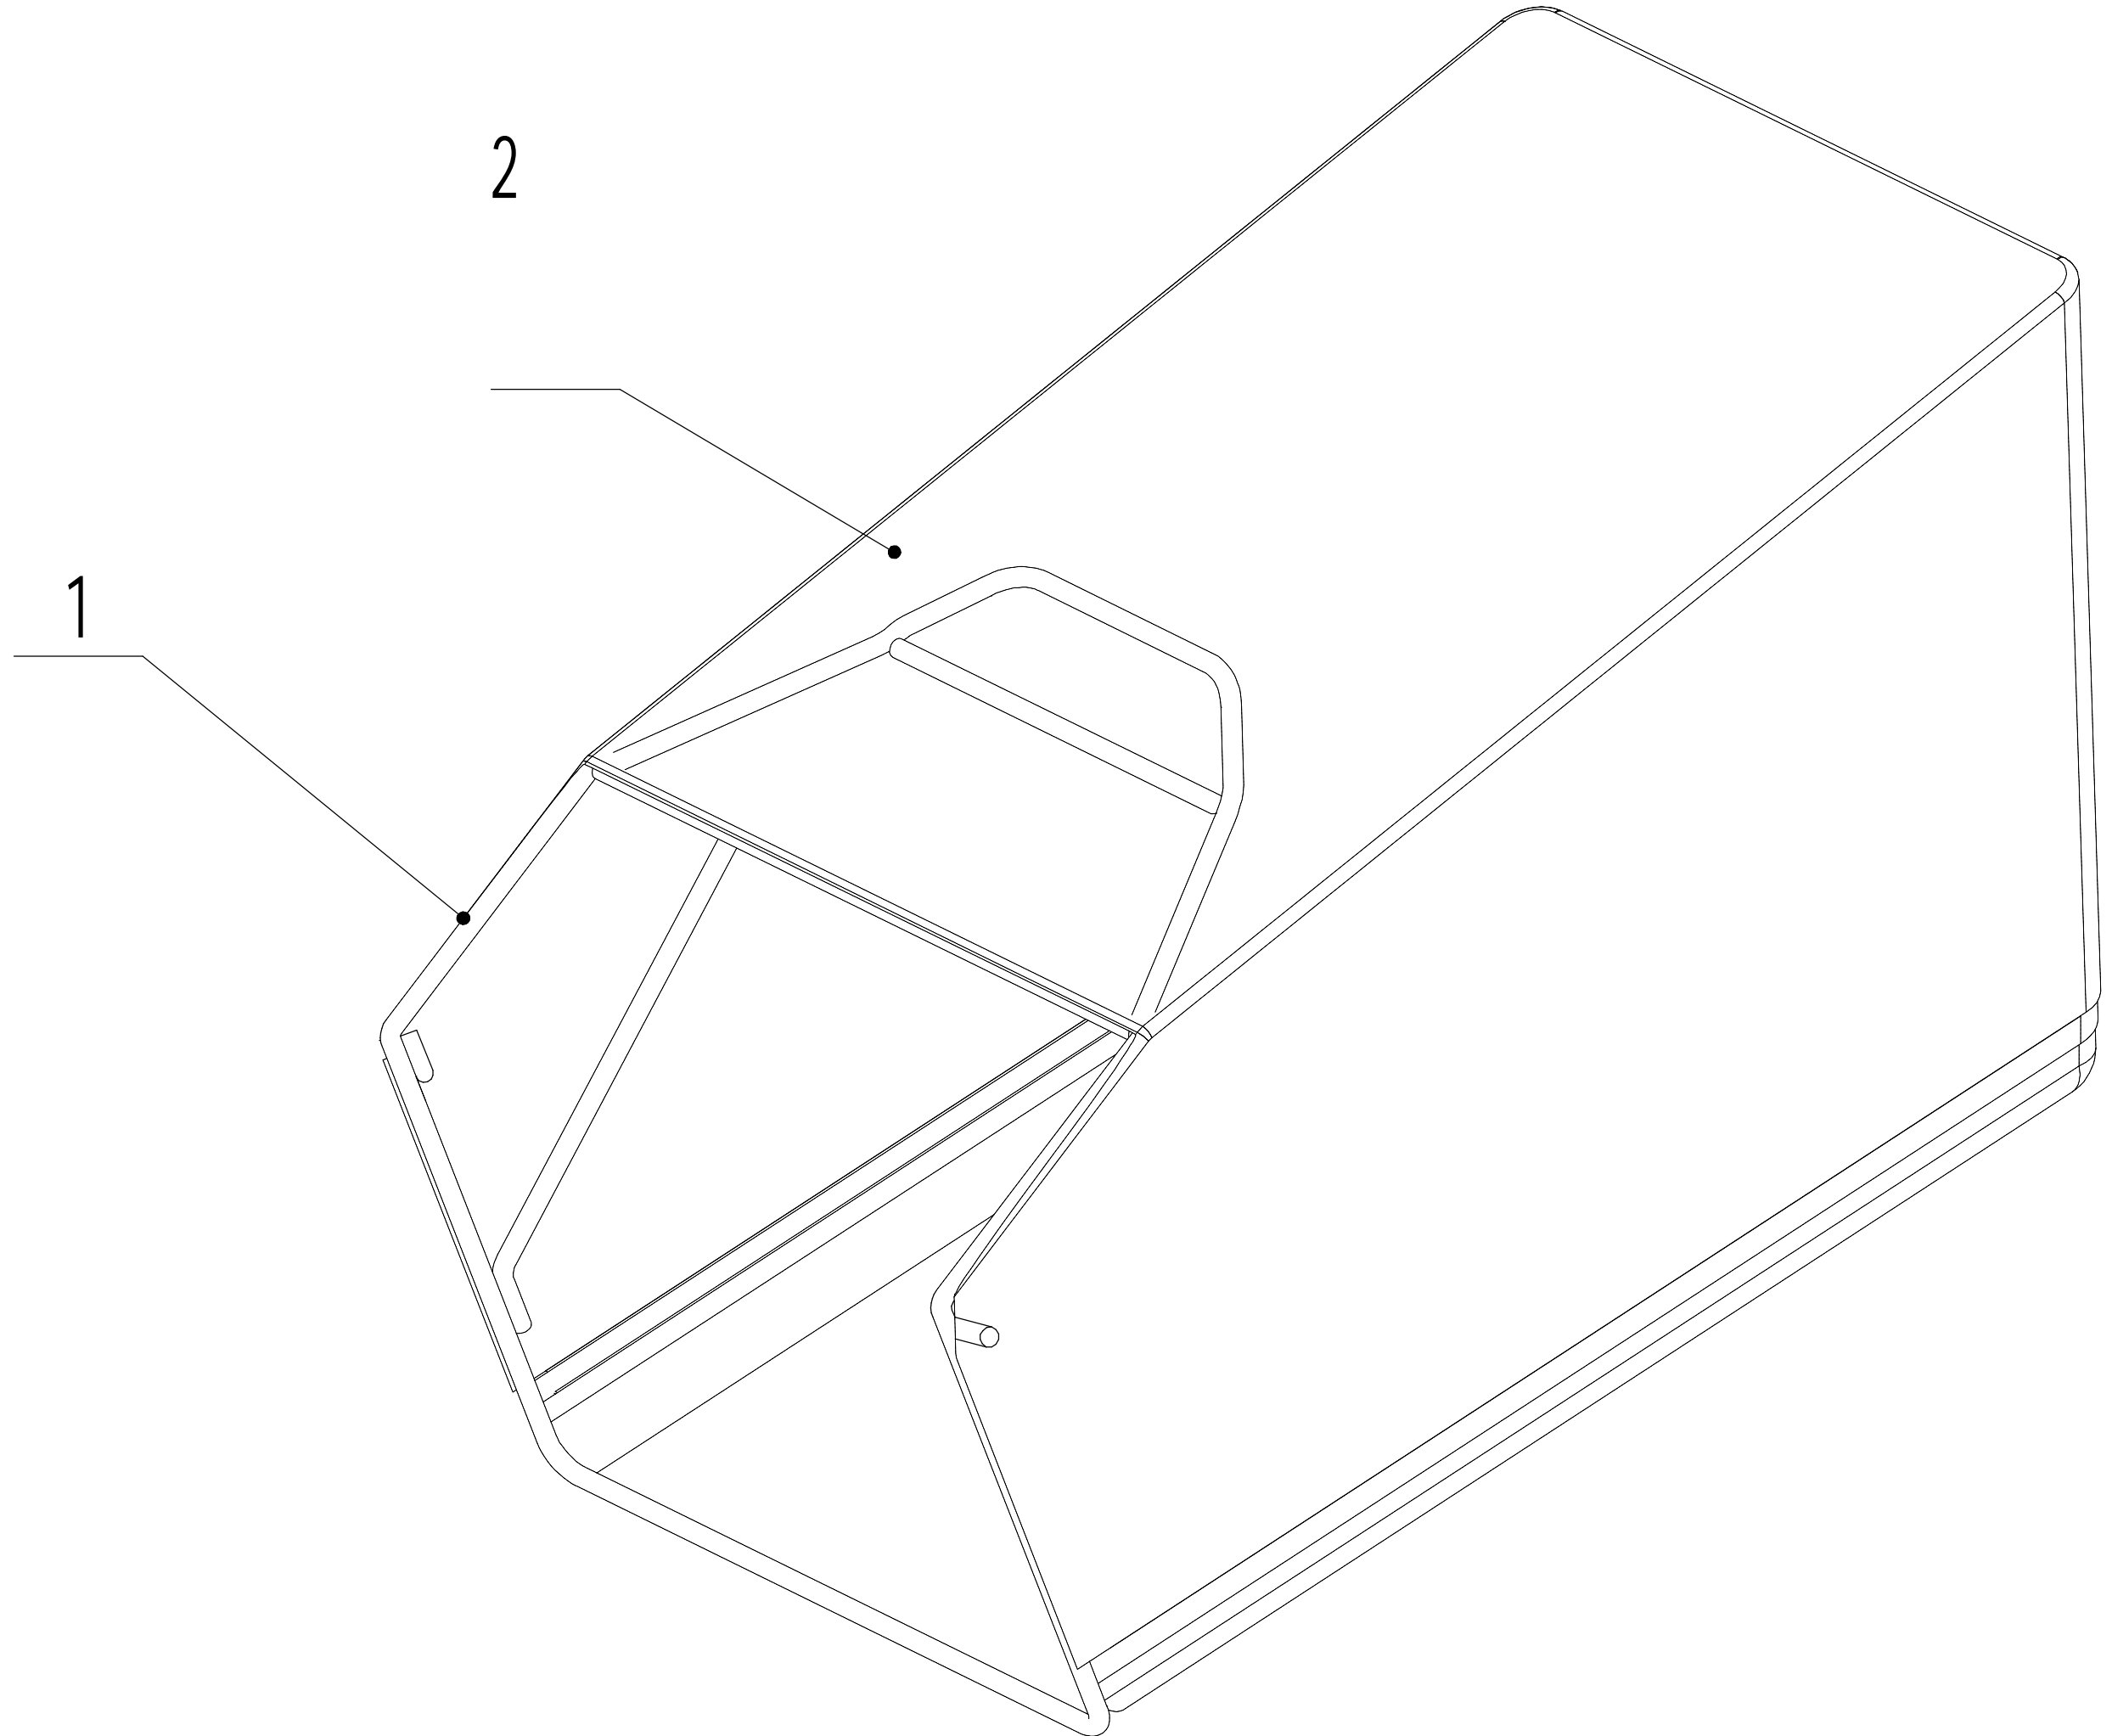

Model:WB537SCV-3IN1-BBC
Service code:W537VCT021B2009
Grass catcher

Order	Part Number	Name_English	Quantity
1	5320602010S/22	Frame Weldment	1
2	5320603020S/84	Grass Bag	1