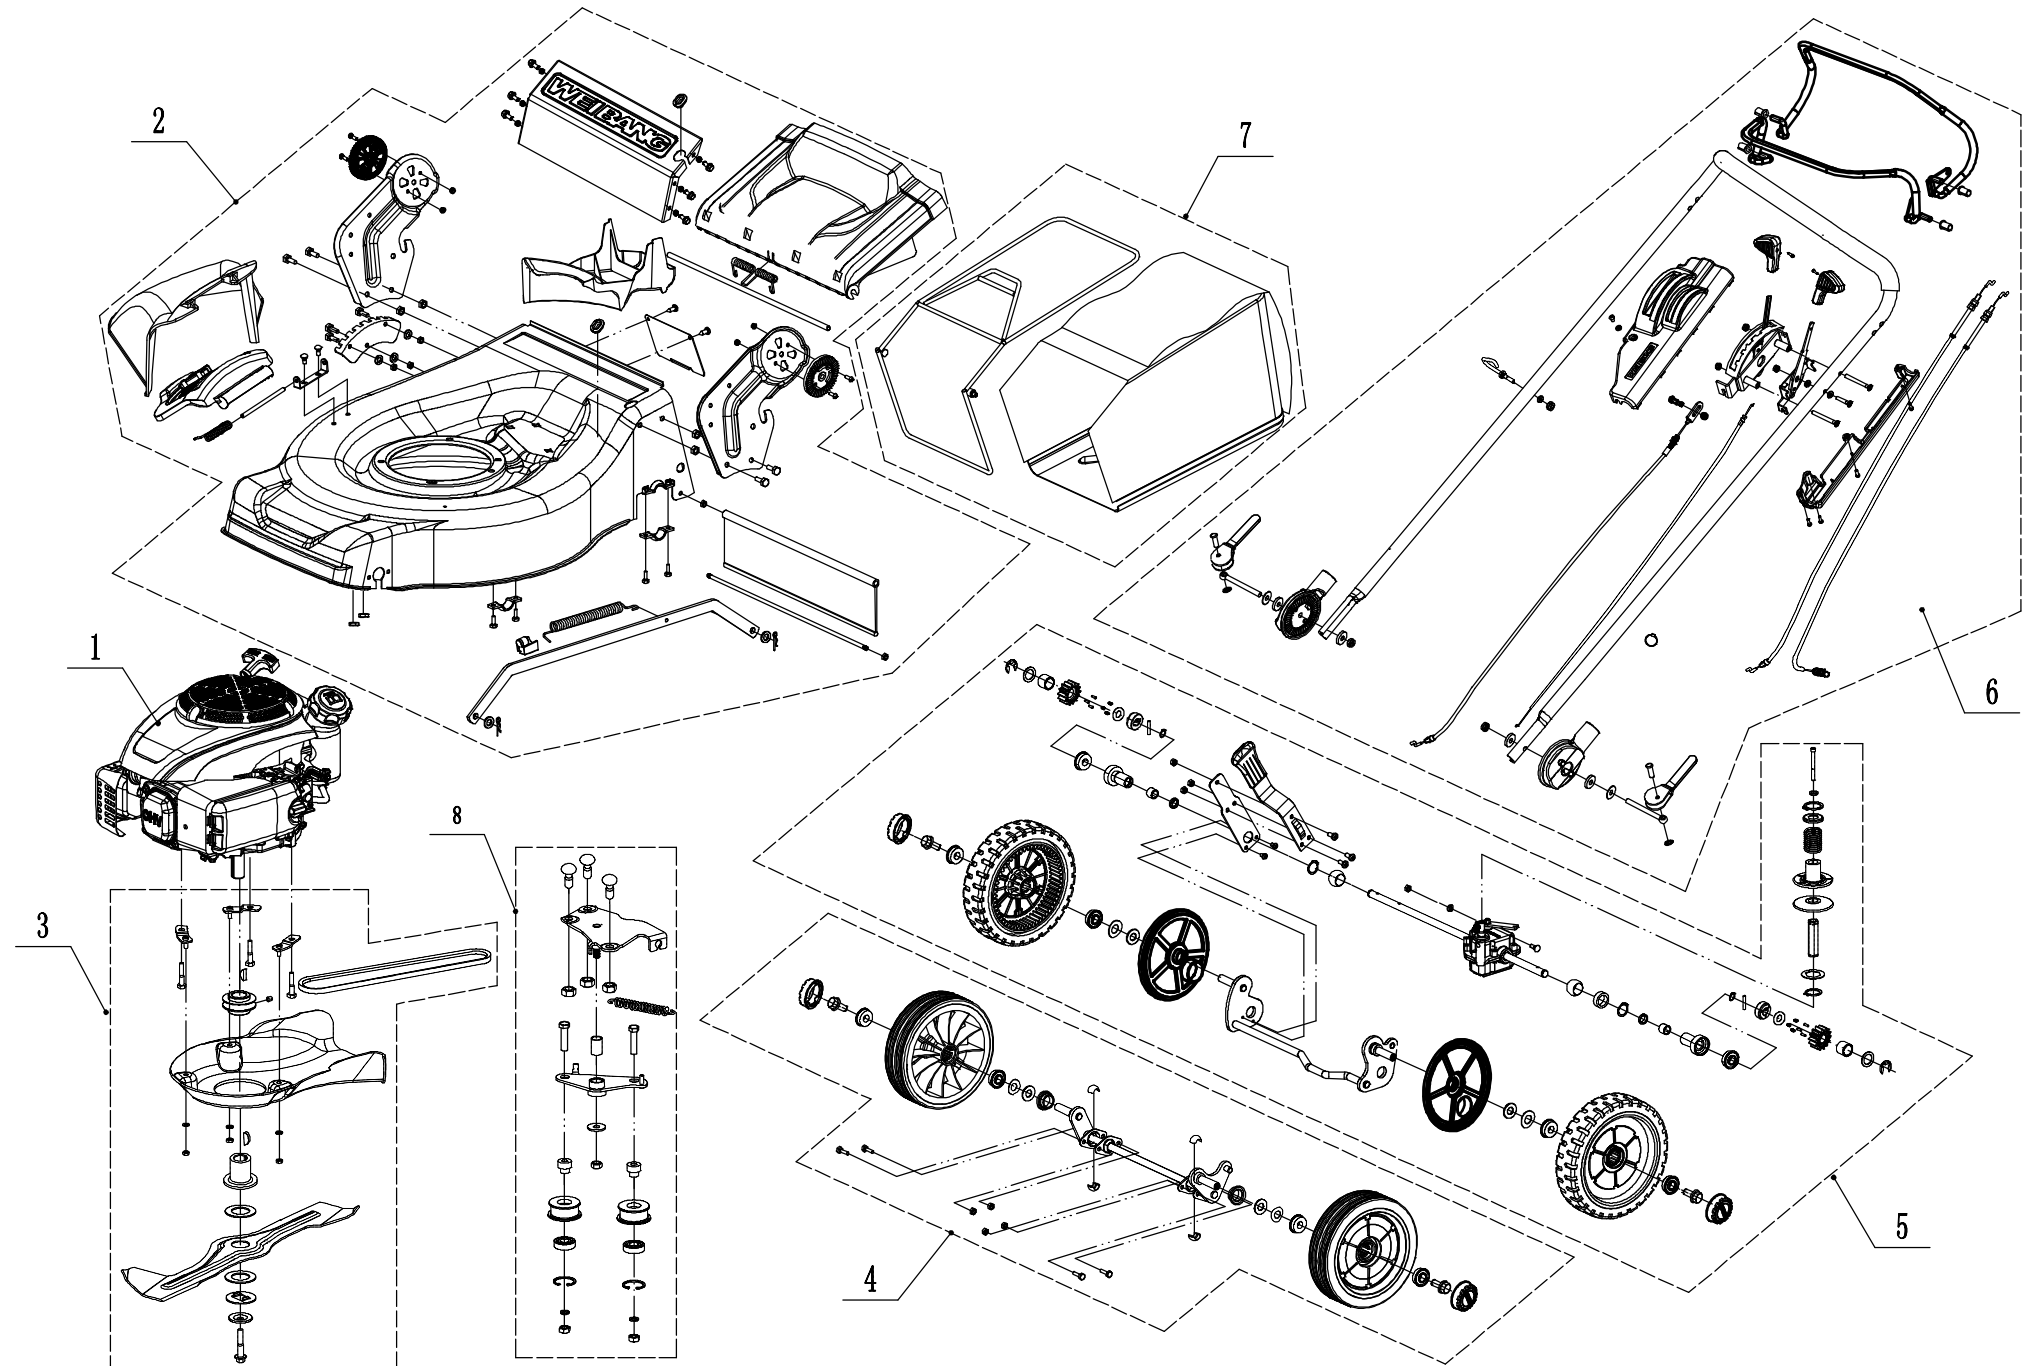

## 2 - MAIN BODY

LP	Kod	Nazwa	Ilość
1	5360101010J/49	Chassis	1
2	0107006014	Bolt	2
3	5020118010/02	Side Discharge Cover Bracket	1
4	5020120010/02	Side Discharge Cover Pivot	1
5	5020119010	Side Discharge Cover Spring	1
6	5360119012	Side Discharge Cover Kit	1
7	5360120010J	Side Discharge Deflector	1
8	0101006014	Bolt - M6x14	3
9	5360123010/01	Graduator	1
10	0301006000	Plain Washer - M6	3
11	0202006000	Lock Nut - M6	9
12	0102008016	Bolt - M8x16	4
13	0104005012	Screw - M5x12	4
14	AVSA000000040/22	Tooth Disc	2
15	5360125010K/40	AVS Bracket - R/H	1
16	0202005000	Lock Nut - M5	4
17	0202008000	Lock Nut - M8	4
18	5360122010C	Rubber Ring	2
19	0102006012	Bolt - M6x12	10
20	5360124030/49	Connector	1
21	5360115010	Mulching Plug	1
22	5360117010/02	Pivot - Rear Cover	1
23	5360118010	Spring - Rear Cover	1
24	5360116010	Rear Cover	1
25	0106004009	Screw - ST4.2x9.5	2
26	5360105010D/49	Baffle	1
27	5360124010K/40	AVS Bracket - L/H	1
28	5360127010	Trailing Flap	1
29	5360126010/02	Pivot - Trailing Flap	1
30	5320114020/02	Upper Bearing Bracket	2
31	5320333010	Spring Clip	2
32	0301010000	Plain Washer - M10	2
33	5360308010/40	Connecting Rod	1
34	5320332010/02	Spring - Connecting Rod	1
35	4560109012	Spring Bracket	1
36	0204006000	Lock Nut - M6	2

### 3 - BLADE SYSTEM

LP	Kod	Nazwa	Ilość
1	5360111010/02	Engine Washer 1	1
2	5360112010/02	Engine Washer 2	2
3	5320115010	Screw - 3/8x16x25	4
4	VB53V10/850S	Belt - V10x835	1
5	5310401010	Key	2
6	4560402040/02	Engine Pulley	1
7	0105006006	Screw - M6x6	1
8	5360113010	Belt Shield	1
9	0302006000	Plain Washer - M6	3
10	0202006000	Lock Nut - M6	3
12	5320404020/02	Adaptor	1
13	5310402010	Friction Disc	2
14	5310405010/04	Blade	1
15	5310404010/02	Locking Disc	1
16	5310406010/04	Dish Washer	1
17	5320405011	Blade Bolt - 3/8x24x55	1