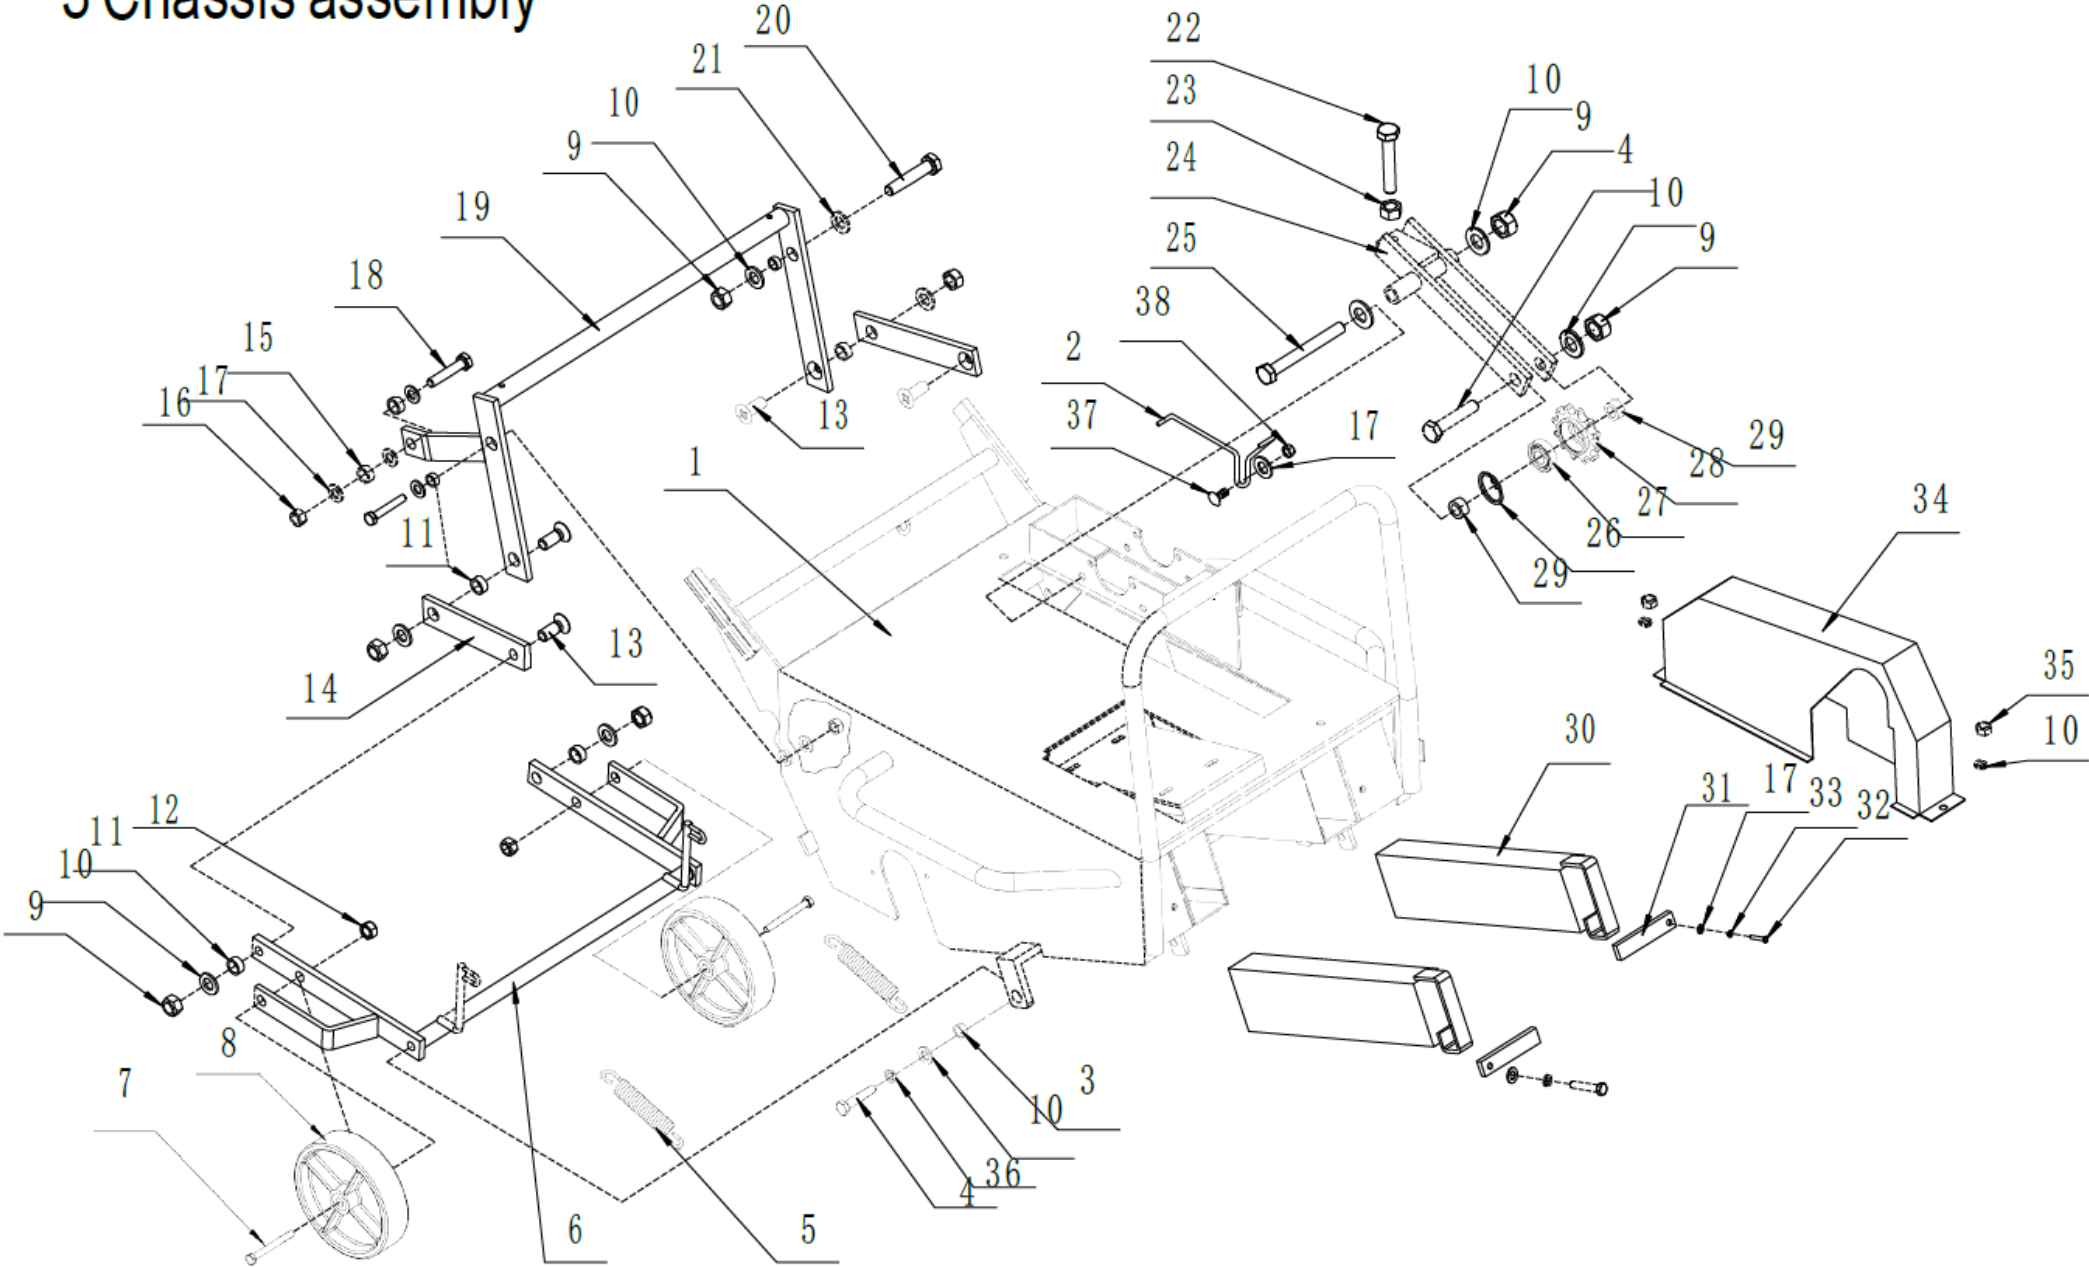

3 Chassis assembly

Order	Part Number	Name_English	Quantity
1	53A0100000	Main frame weldment	1
2	45A0222010	Limit device	1
3	45A0339010	Partition	2
4	0101010050	Bolt - M10x50	3
5	45A0301010	Pull spring	2
6	53A0501000/22	Supporting frame of wheels	1
7	45A0308010	Bolt - M14x90	2
8	45A0309010	Wheel	2
9	0202010000	Nut - M10	10
10	0301010000	Washer - 10	11
11	45A0338010	Partition 2	6
12	0203014000	Nut - M14	2
13	0108010030	Screw - M10x30	4
14	45A0310010	Joint stick	2
15	45A0311010	Partition 1	3
16	0202008000	Nut - M8	1
17	0301008000	Washer - 8	6
18	0101008035	Bolt - M8x35	1
19	53A0502000/22	Pressing frame weldment	1
20	0101010040	Bolt - M10x40	2
21	0302010000	Big washer - 10	2
22	0101008045	Bolt - M8x45	1
23	0201008000	Nut - M8	1
24	45A0216010	Sproket frame	1
25	0101010100	Bolt - M10x100	1
26	0901030000	Check ring	1
27	6200-2RS	Bearing	1
28	51A0137010	Sproket wheel	1
29	46R0130010	Partition	2
30	45A0128010	Weight Block	2
31	45A0131010	Pressing plate of Weight Block	2