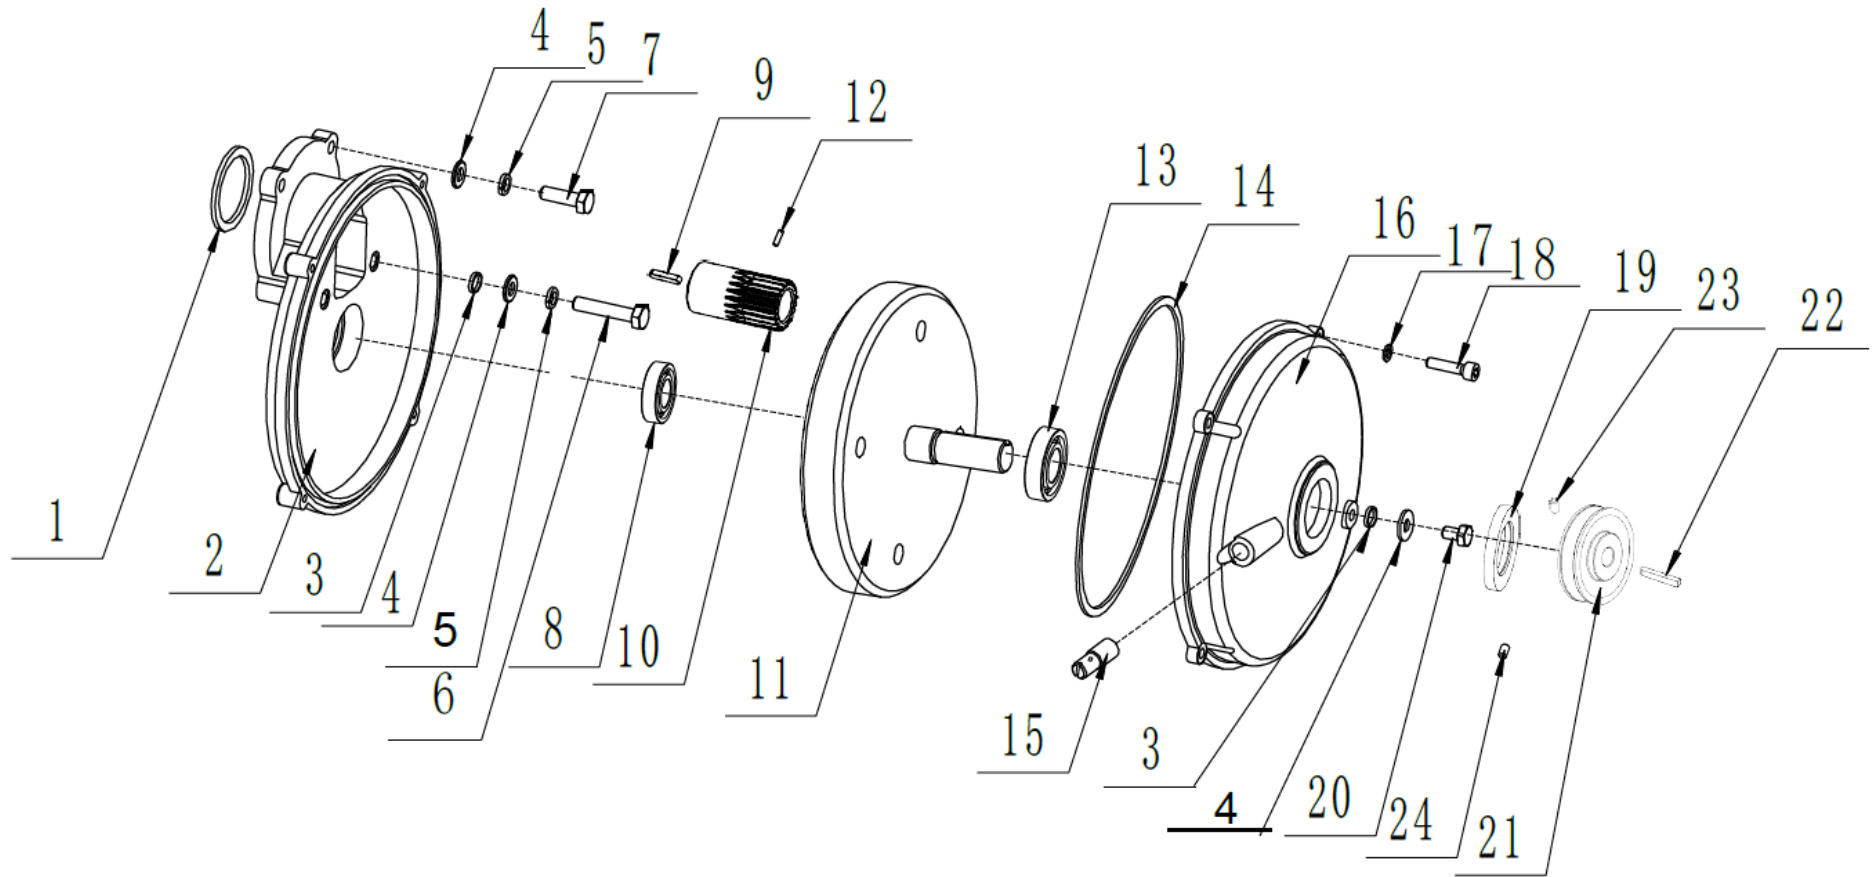

2 Gearbox part

Order	Part Number	Name_English	Quantity
1	1401040003	O Sealing ring	1
2	51A0607010	Gearbox rear cover	1
3	1401009002	O Sealing ring	3
4	0301008000	Washer - 8	5
5	0401008000	Spring washer	4
6	0101008055	Bolt - 8x55	2
7	0101008025	Bolt - 8x25	2
8	6203-2RS	Bearing	1
9	1101005020	Key	1
10	51A0608011	Gear	1
11	51A0602010	Gear	1
12	0103006012	Screw - M5x6	1
13	6204-2RZ	Bearing	1
14	1401180003	O Sealing ring	1
15	51A0609010/04	Screw	1
16	51A0606010	Gearbox front cover	1
17	0401006000	Spring washer - 6	4
18	0103006025	Screw - M6x25	4
19	1501020035	Sealing ring	1
20	0101008012	Bolt - M8x12	1
21	45A0223010	Small pulley	1
22	1101005035	Key - 5x35	1
23	0103008010	Screw - M8x10	1
24	0103008016	Screw - M8x16	1