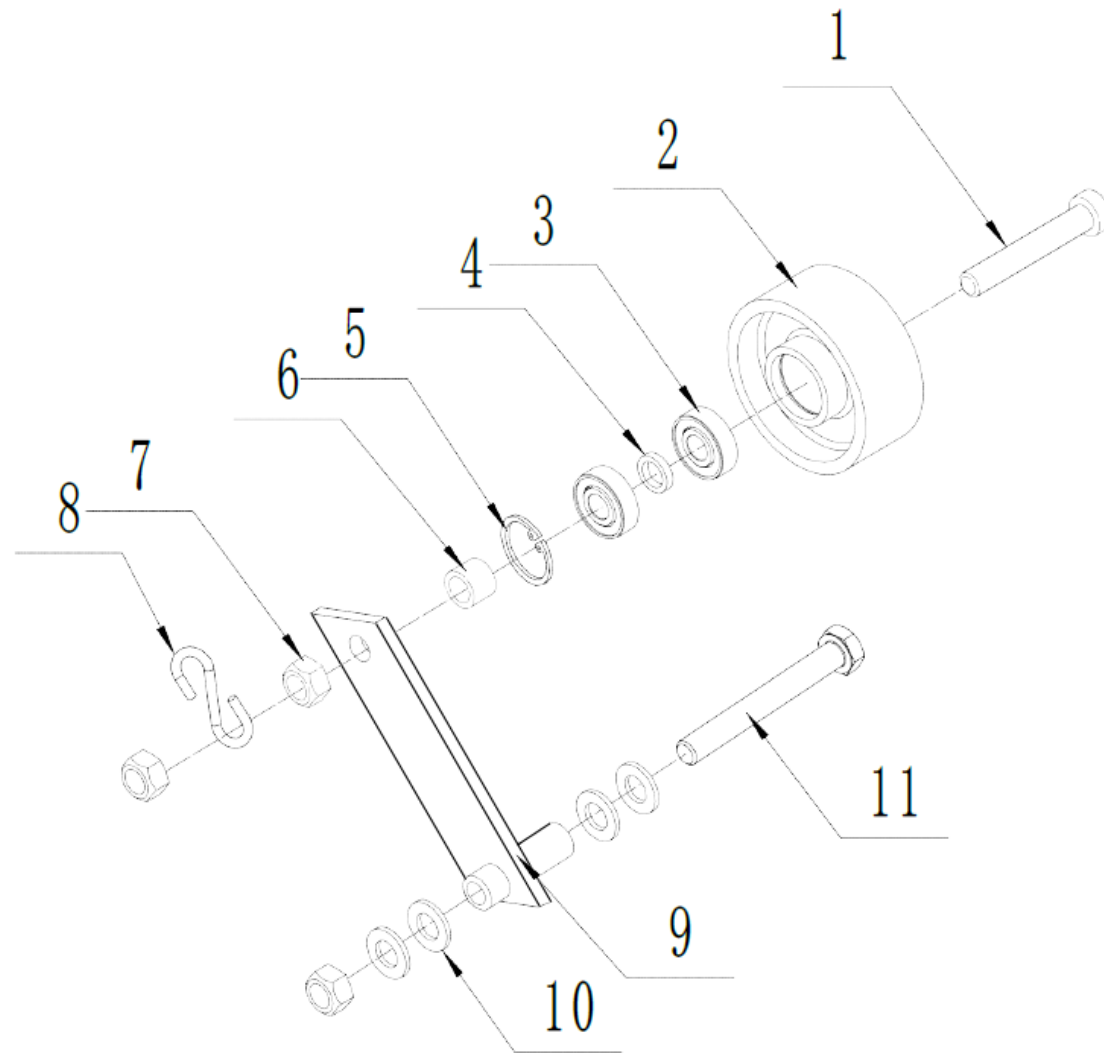

4 Tensional device

Order	Part Number	Name_English	Quantity
1	0103010060	Screw - M10x60	1
2	46R0129010	Tensional Wheel	1
3	6000ZZ	Bearing	2
4	51A0126010	Partition I	1
5	0901026000	Check ring	1
6	46R0130010	Partition II	1
7	0203010000	Nut - M10	3
8	51A0322011	Hook	1
9	45A0213010	Tensional Wheel frame	1
10	0301010000	Washer - 10	4
11	0101010080	Bolt - M10x80	1