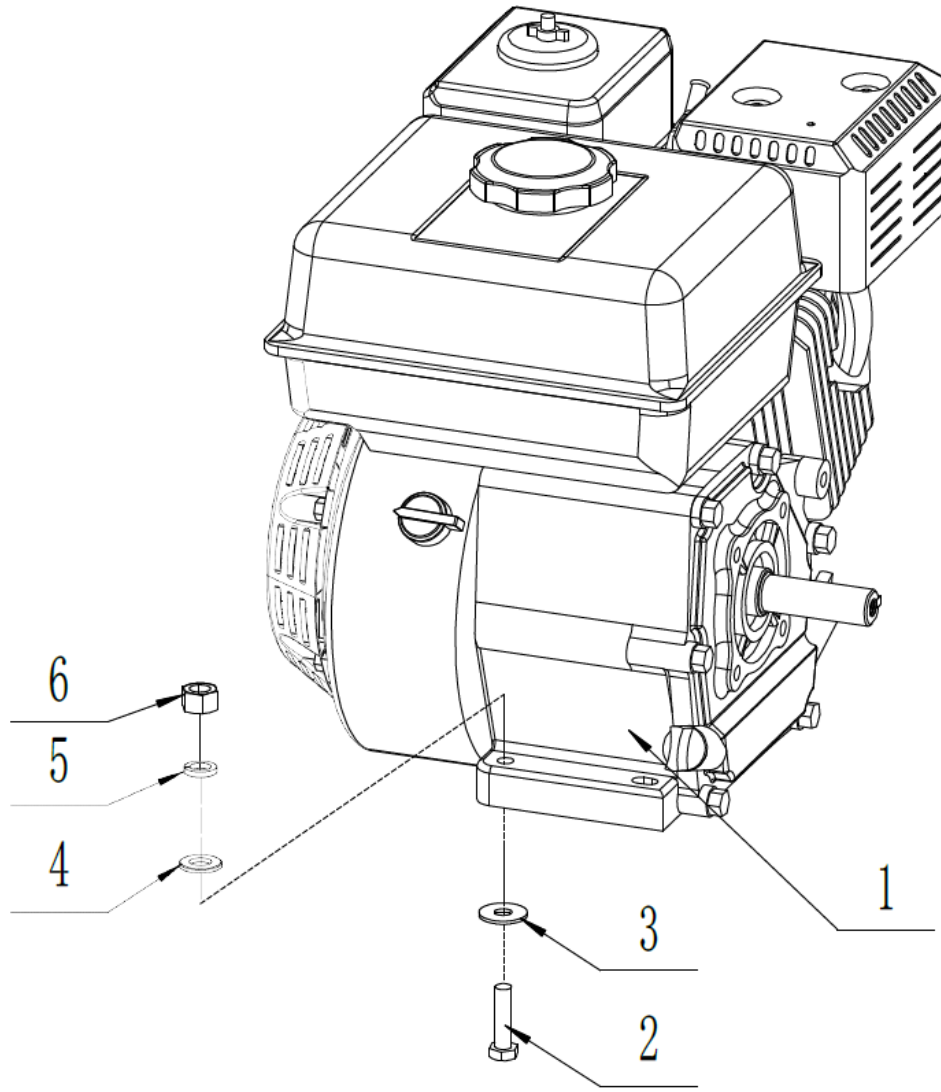

Model:WB517AB

Service code:WB517AB1900

NO	WB517AB part list ;Service code:WB517AB1900	Name_English
1		Engine
2		Gearbox
3		Chassis assembly
4		Tensional device
5		Front wheel
6		Forks group
7		Big pulley
8		Handle and controls

1 Engine part

Order	Part Number	Name_English	Quantity
1	BS750	Engine	1
2	0101008045	Bolt - M8x45	4
3	0303008000	Washer - 8	4
4	0301008000	Washer - 8	4
5	0401008000	Spring washer - 8	4
6	0201008000	Nut - M8	4

3 Chassis assembly

Order	Part Number	Name_English	Quantity
1	53A0100000	Main frame weldment	1
2	45A0222010	Limit device	1
3	45A0339010	Partition	2
4	0101010050	Bolt - M10x50	3
5	45A0301010	Pull spring	2
6	53A0501000/22	Supporting frame of wheels	1
7	45A0308010	Bolt - M14x90	2
8	45A0309010	Wheel	2
9	0202010000	Nut - M10	10
10	0301010000	Washer - 10	11
11	45A0338010	Partition 2	6
12	0203014000	Nut - M14	2
13	0108010030	Screw - M10x30	4
14	45A0310010	Joint stick	2
15	45A0311010	Partition 1	3
16	0202008000	Nut - M8	1
17	0301008000	Washer - 8	6
18	0101008035	Bolt - M8x35	1
19	53A0502000/22	Pressing frame weldment	1
20	0101010040	Bolt - M10x40	2
21	0302010000	Big washer - 10	2
22	0101008045	Bolt - M8x45	1
23	0201008000	Nut - M8	1
24	45A0216010	Sproket frame	1
25	0101010100	Bolt - M10x100	1
26	0901030000	Check ring	1
27	6200-2RS	Bearing	1
28	51A0137010	Sproket wheel	1
29	46R0130010	Partition	2
30	45A0128010	Weight Block	2
31	45A0131010	Pressing plate of Weight Block	2

4 Tensional device

Order	Part Number	Name_English	Quantity
1	0103010060	Screw - M10x60	1
2	46R0129010	Tensional Wheel	1
3	6000ZZ	Bearing	2
4	51A0126010	Partition I	1
5	0901026000	Check ring	1
6	46R0130010	Partition II	1
7	0203010000	Nut - M10	3
8	51A0322011	Hook	1
9	45A0213010	Tensional Wheel frame	1
10	0301010000	Washer - 10	4
11	0101010080	Bolt - M10x80	1