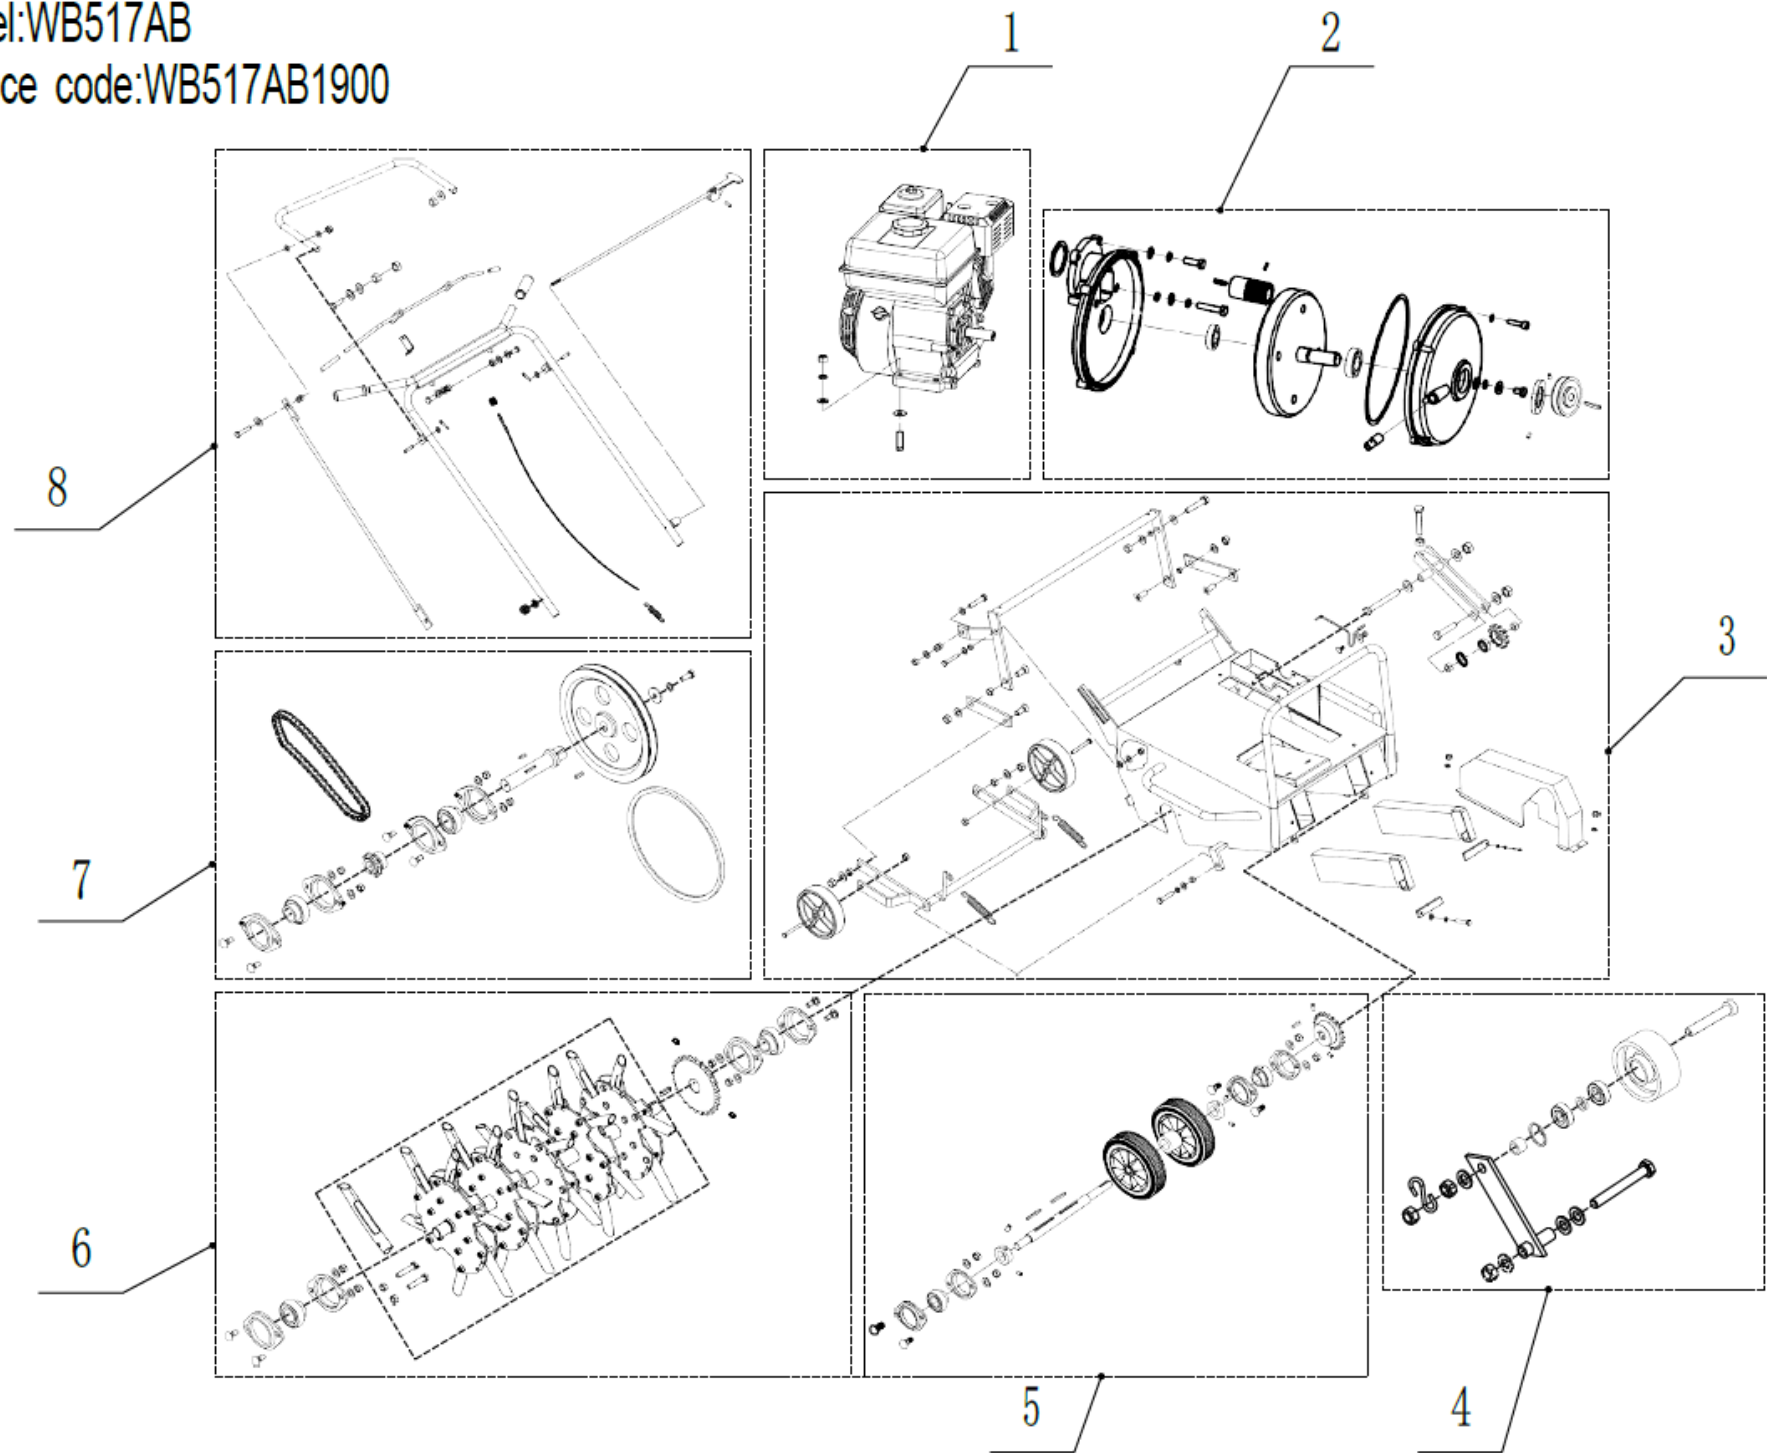

Model:WB517AB

Service code:WB517AB1900

NO	WB517AB part list ;Service code:WB517AB1900	Name_English
1		Engine
2		Gearbox
3		Chassis assembly
4		Tensional device
5		Front wheel
6		Forks group
7		Big pulley
8		Handle and controls

1 Engine part

Order	Part Number	Name_English	Quantity
1	BS750	Engine	1
2	0101008045	Bolt - M8x45	4
3	0303008000	Washer - 8	4
4	0301008000	Washer - 8	4
5	0401008000	Spring washer - 8	4
6	0201008000	Nut - M8	4

4 Tensional device

Order	Part Number	Name_English	Quantity
1	0103010060	Screw - M10x60	1
2	46R0129010	Tensional Wheel	1
3	6000ZZ	Bearing	2
4	51A0126010	Partition I	1
5	0901026000	Check ring	1
6	46R0130010	Partition II	1
7	0203010000	Nut - M10	3
8	51A0322011	Hook	1
9	45A0213010	Tensional Wheel frame	1
10	0301010000	Washer - 10	4
11	0101010080	Bolt - M10x80	1

7 Big pulley

Order	Part Number	Name_English	Quantity
1	0107008020	Bolt - 8x20	4
2	PFLSA204	Bearing	2
3	0301008000	Washer	4
4	0203008000	Nut - M8	4
5	45A0212010	Small sproket	1
6	45A0225010	Chain	1
7	45A0210010	Pulley shaft	1
8	1101006030	Key - 6x30	1
9	1101006025	Key - 6x25	1
10	45A0211010	Big pulley	1
11	0303008000	Washer - 8	1
12	0401008000	Spring washer - 8	1
13	0101008020	Bolt - 8x20	1
14	45A0224010	Belt	1