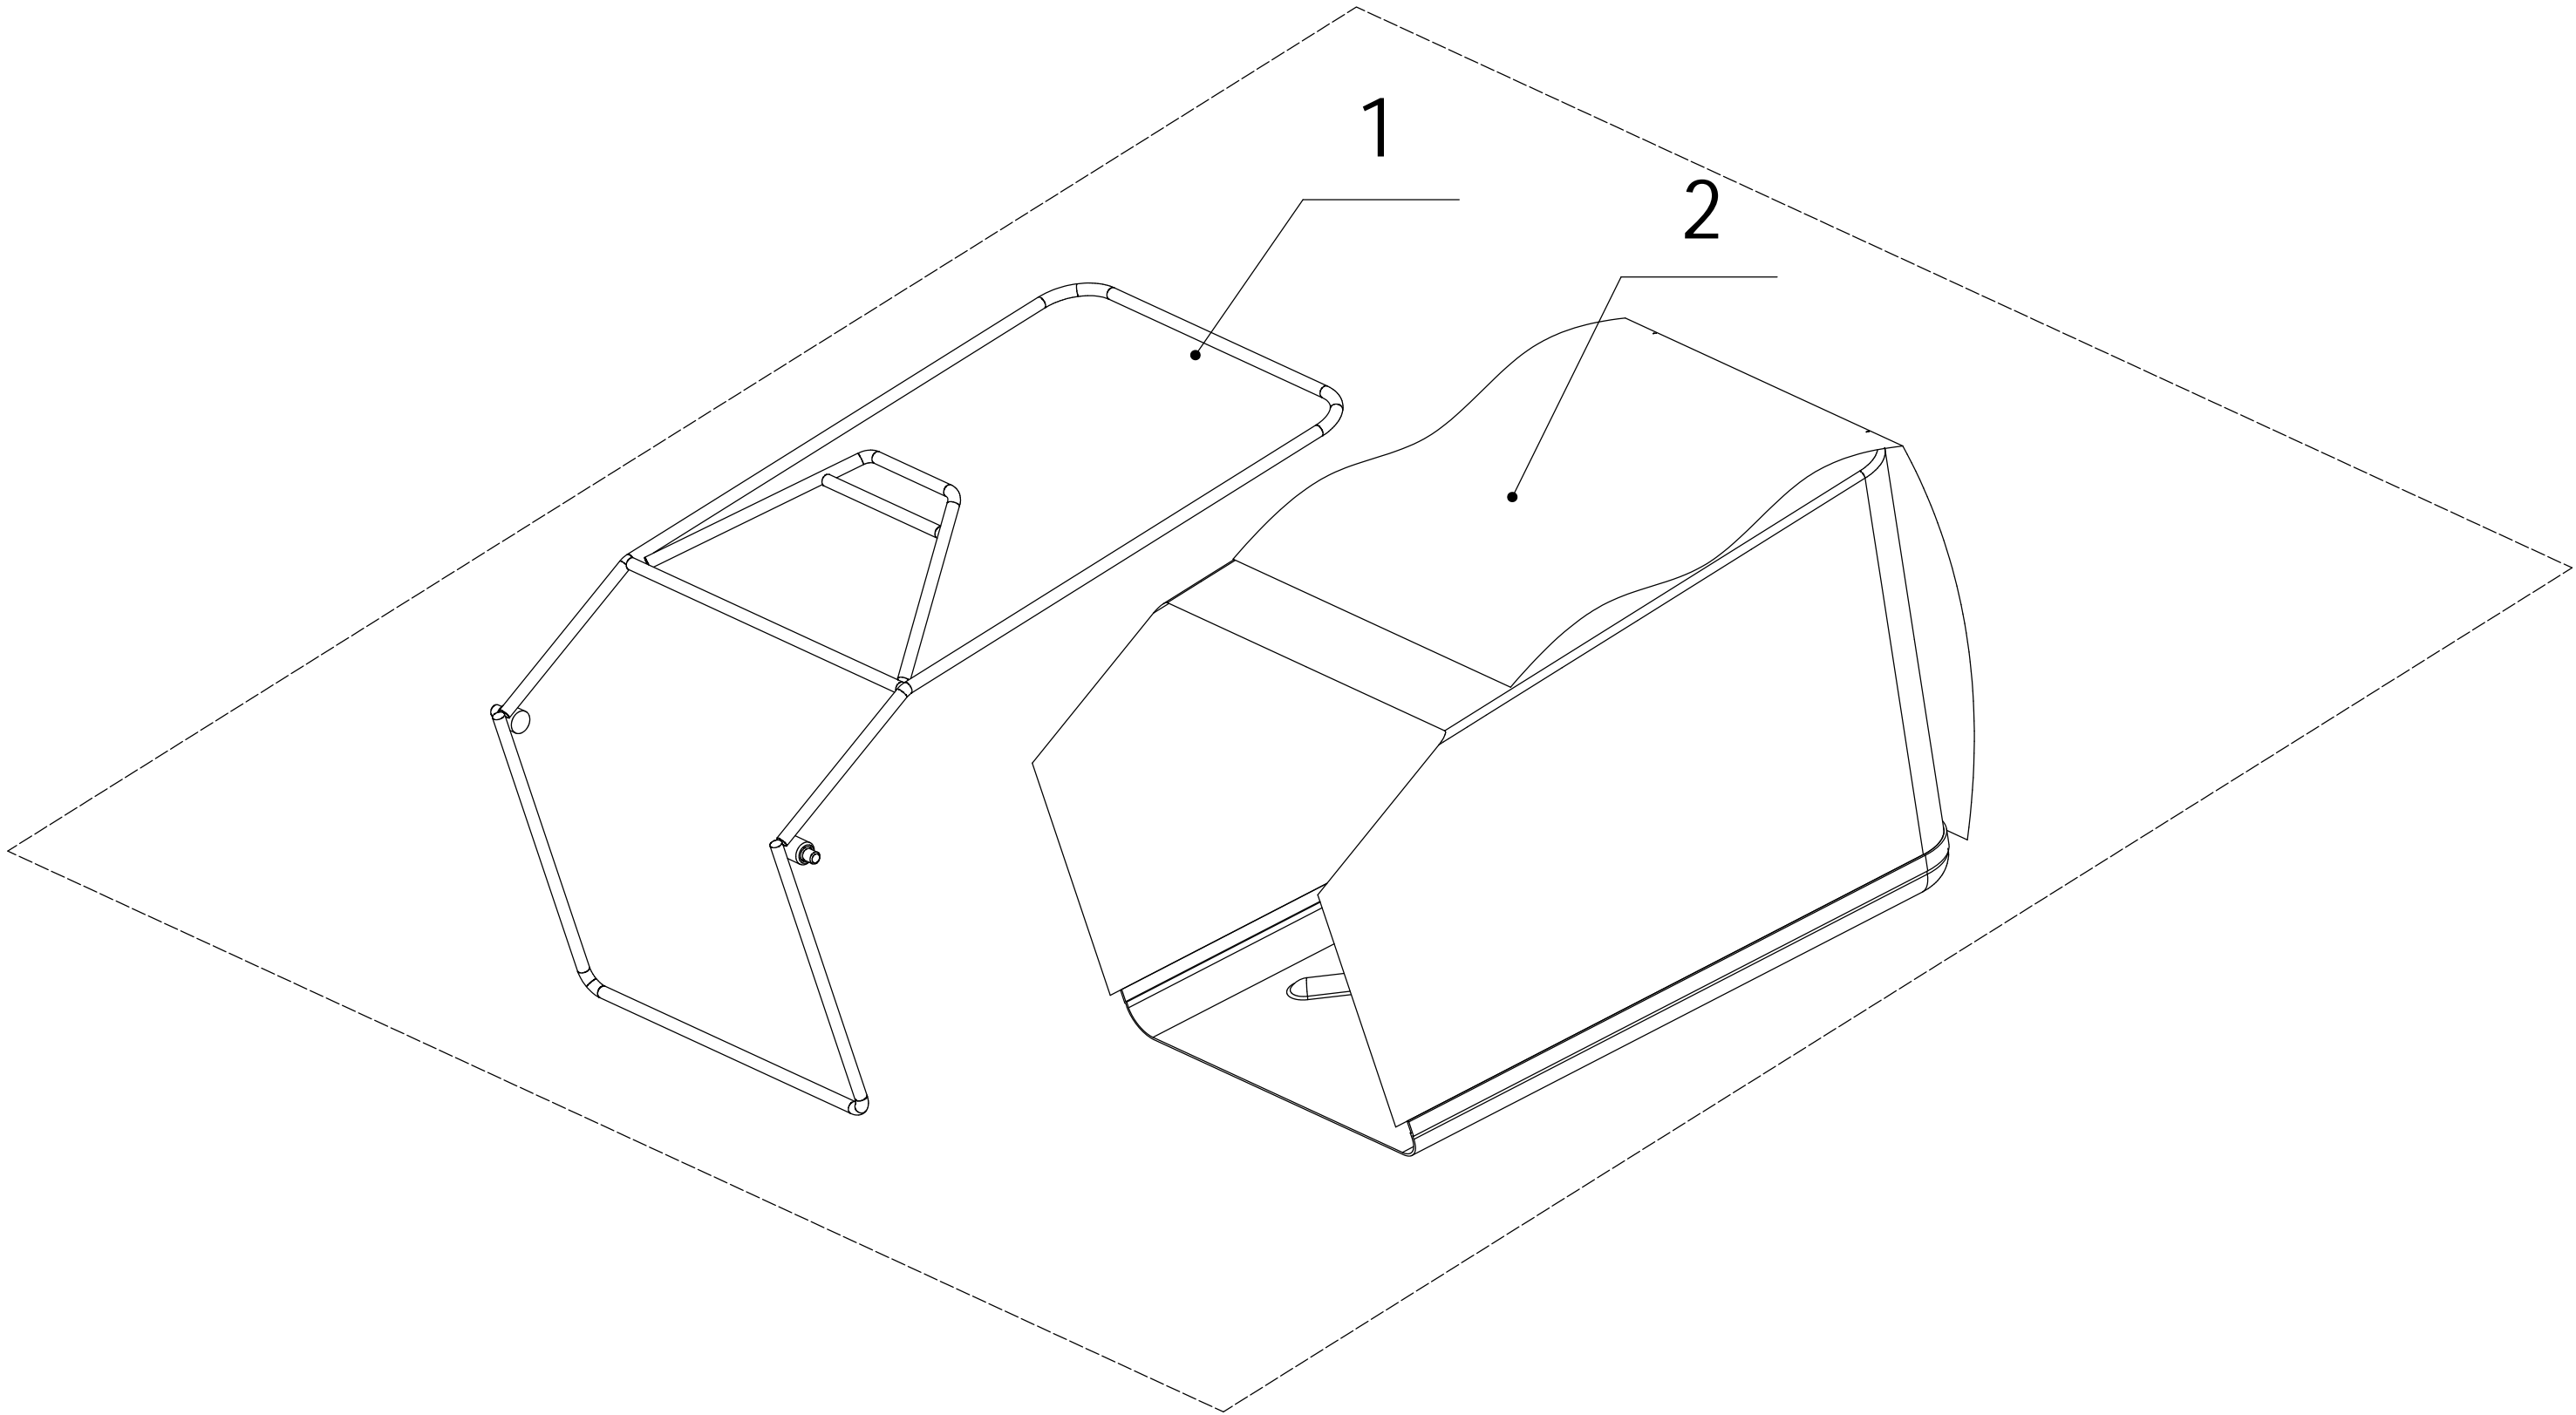

Model:WB506SCVE-3IN1
Service code:W506VCET000B2009
Grass catcher

Order	Part Number	Name_English	Quantity
1	5040602010/22	Grass Catcher Frame	1
2	5040603010/84	Grass Bag	1