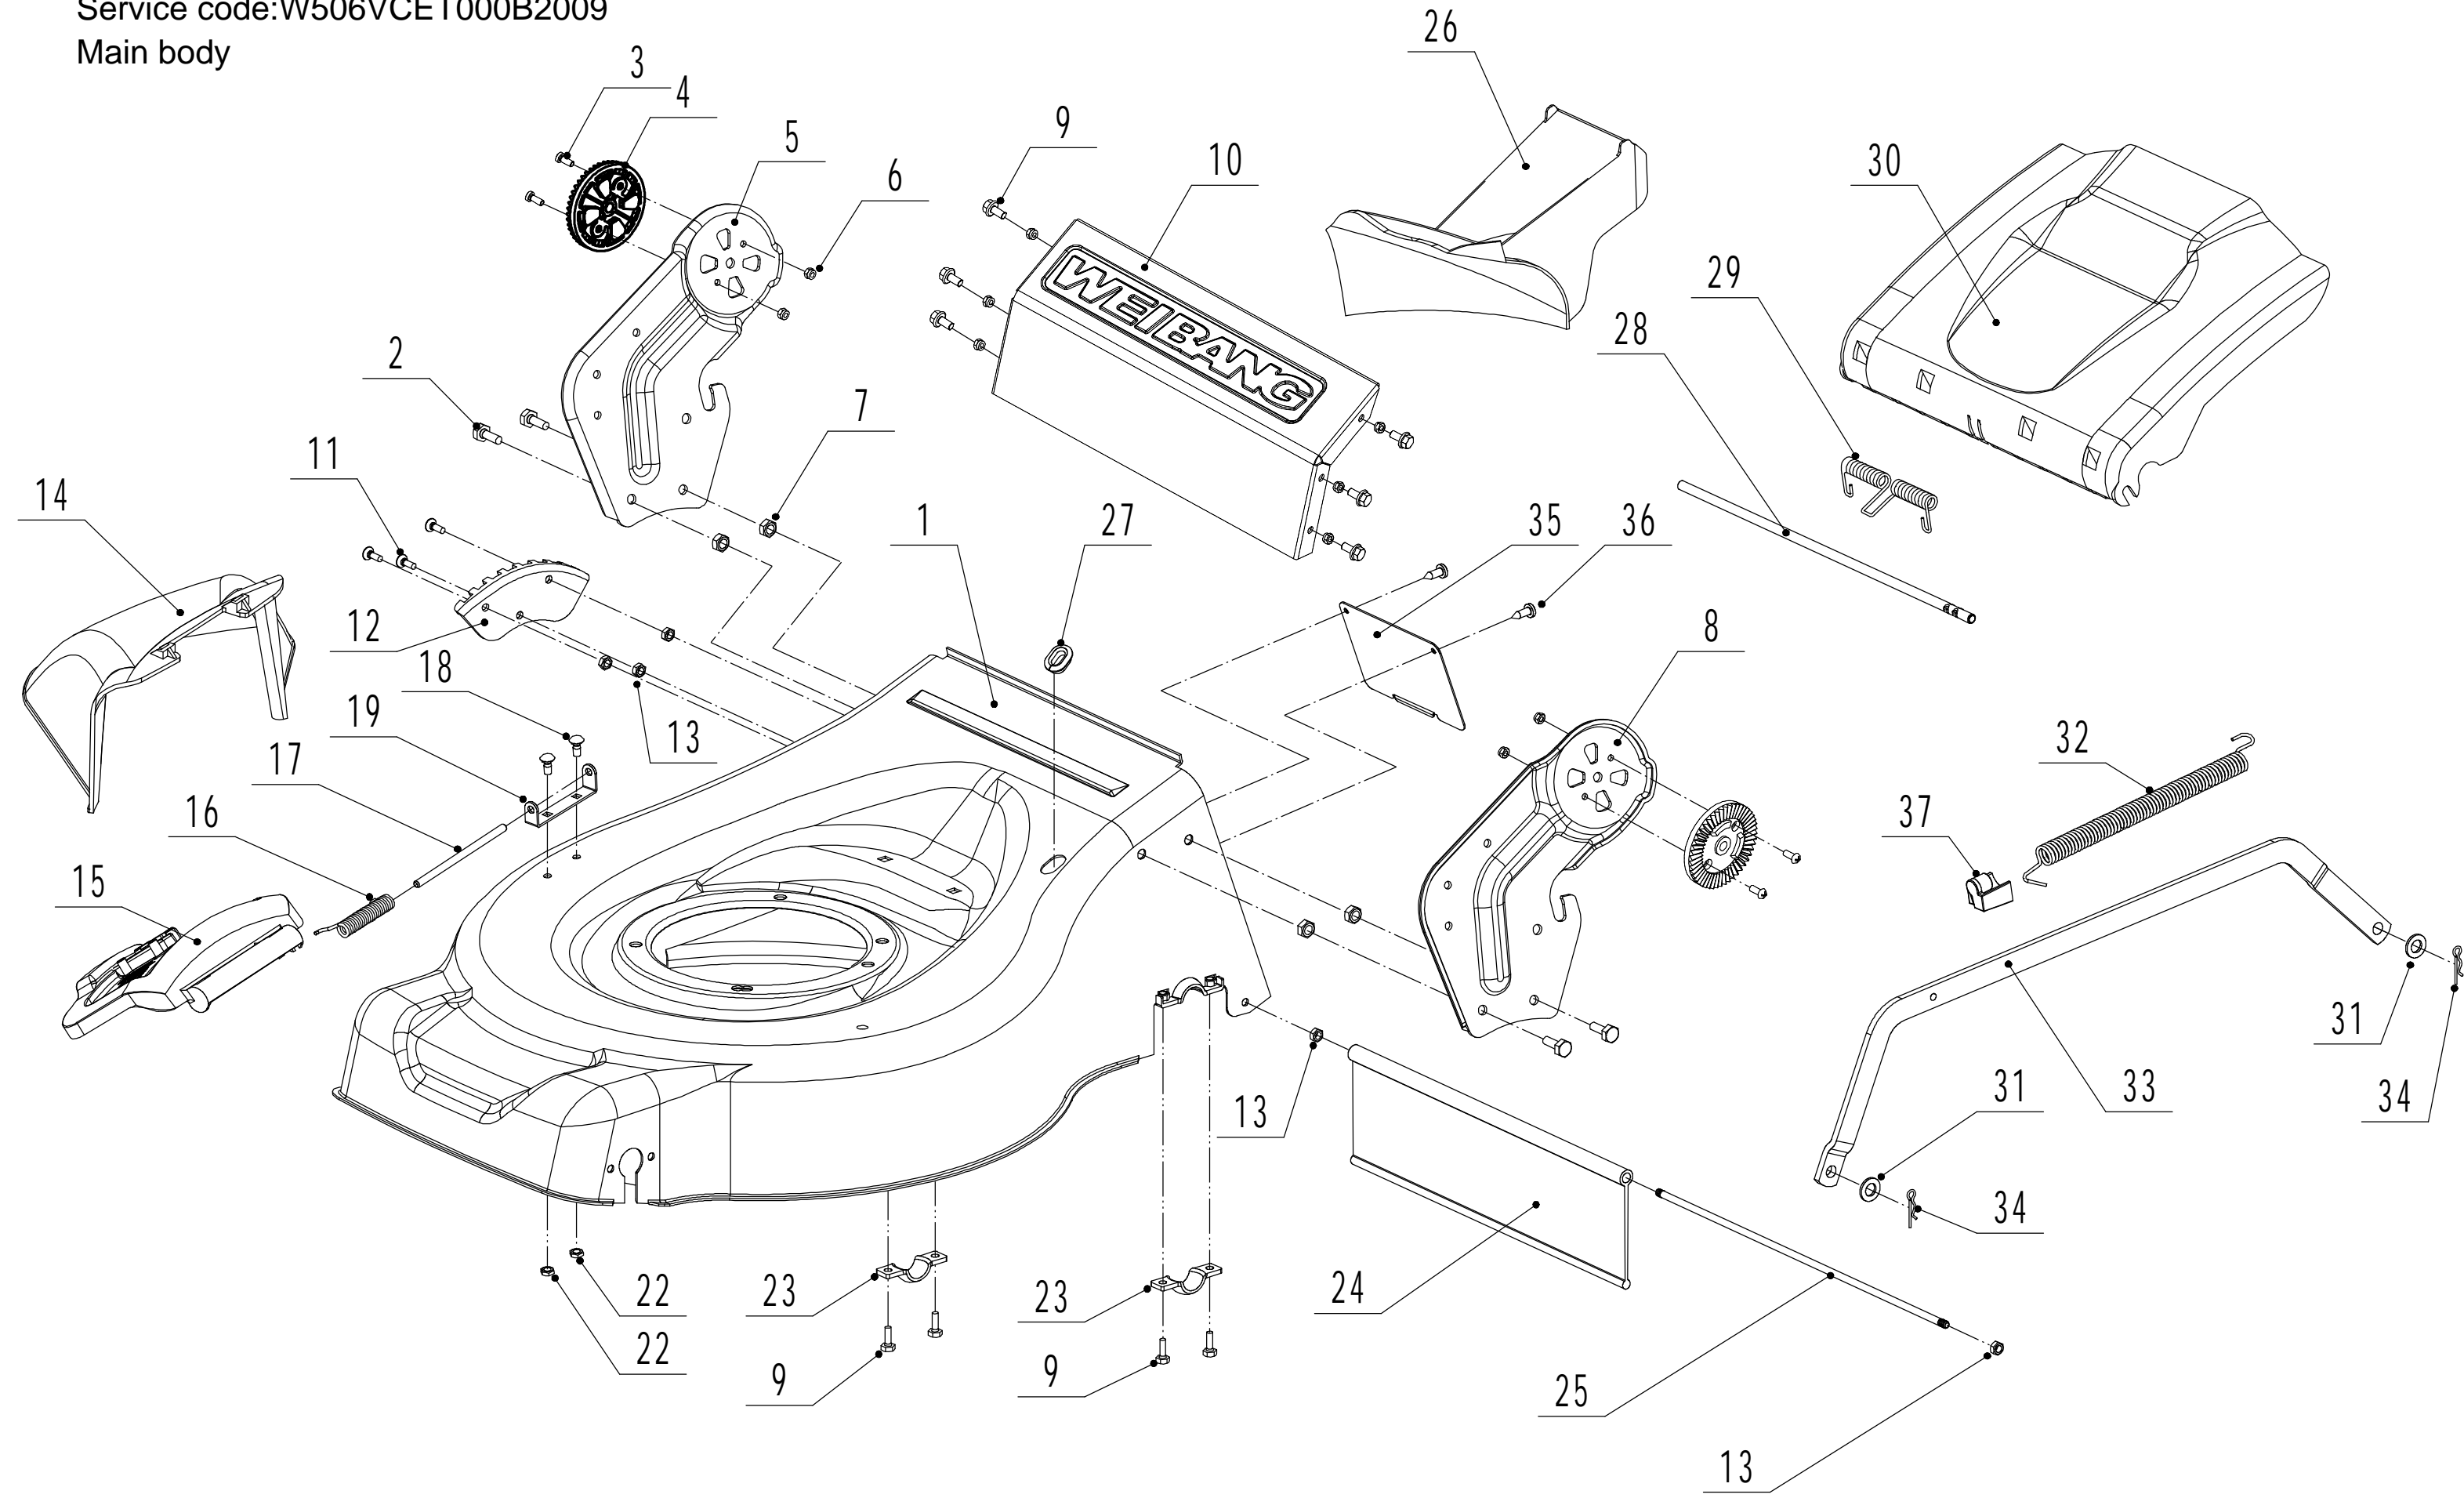

Subassembly Code	Name_English	Parts List
1		Engine
2		Main Body
3		Blade System
4		Front Axle
5		Rear Axle
6		Handle And Controls
7		Grass Catcher
8		Variable Speed Pulley

Model:WB506SCVE-3IN1  
Service code:W506VCET000B2009  
Main body

Model:WB506SCVE-3IN1

Service code:W506VCET000B2009

Blade system

<b>Order</b>	<b>Part Number</b>	<b>Name_English</b>	<b>Quantity</b>
1	5360111010/02	Engine Washer 1	1
2	5360112010/02	Engine Washer 2	2
3	5320115010	Screw - M3/8x16x25	3
4	4510401010	Key	2
5	4560402040/02	Engine Pulley	1
6	0105006006	Screw - M6x6	1
7	5620133010S	V Belt - V10x835 30°	1
8	5040102010	Belt Shield	1
9	0302006000	Big Flat Washer	3
10	0202006000	Lock Nut - M6	3
12	5320404020/02	Adapter	1
13	5310402010	Friction Washer	2
14	5020405010A/32	Big wing Blade	1
15	5310404010/02	Lock Disc	1
16	5310406010/04	Dish Washer	1
17	5320405011	Central Bolt - 3/8-24x55	1