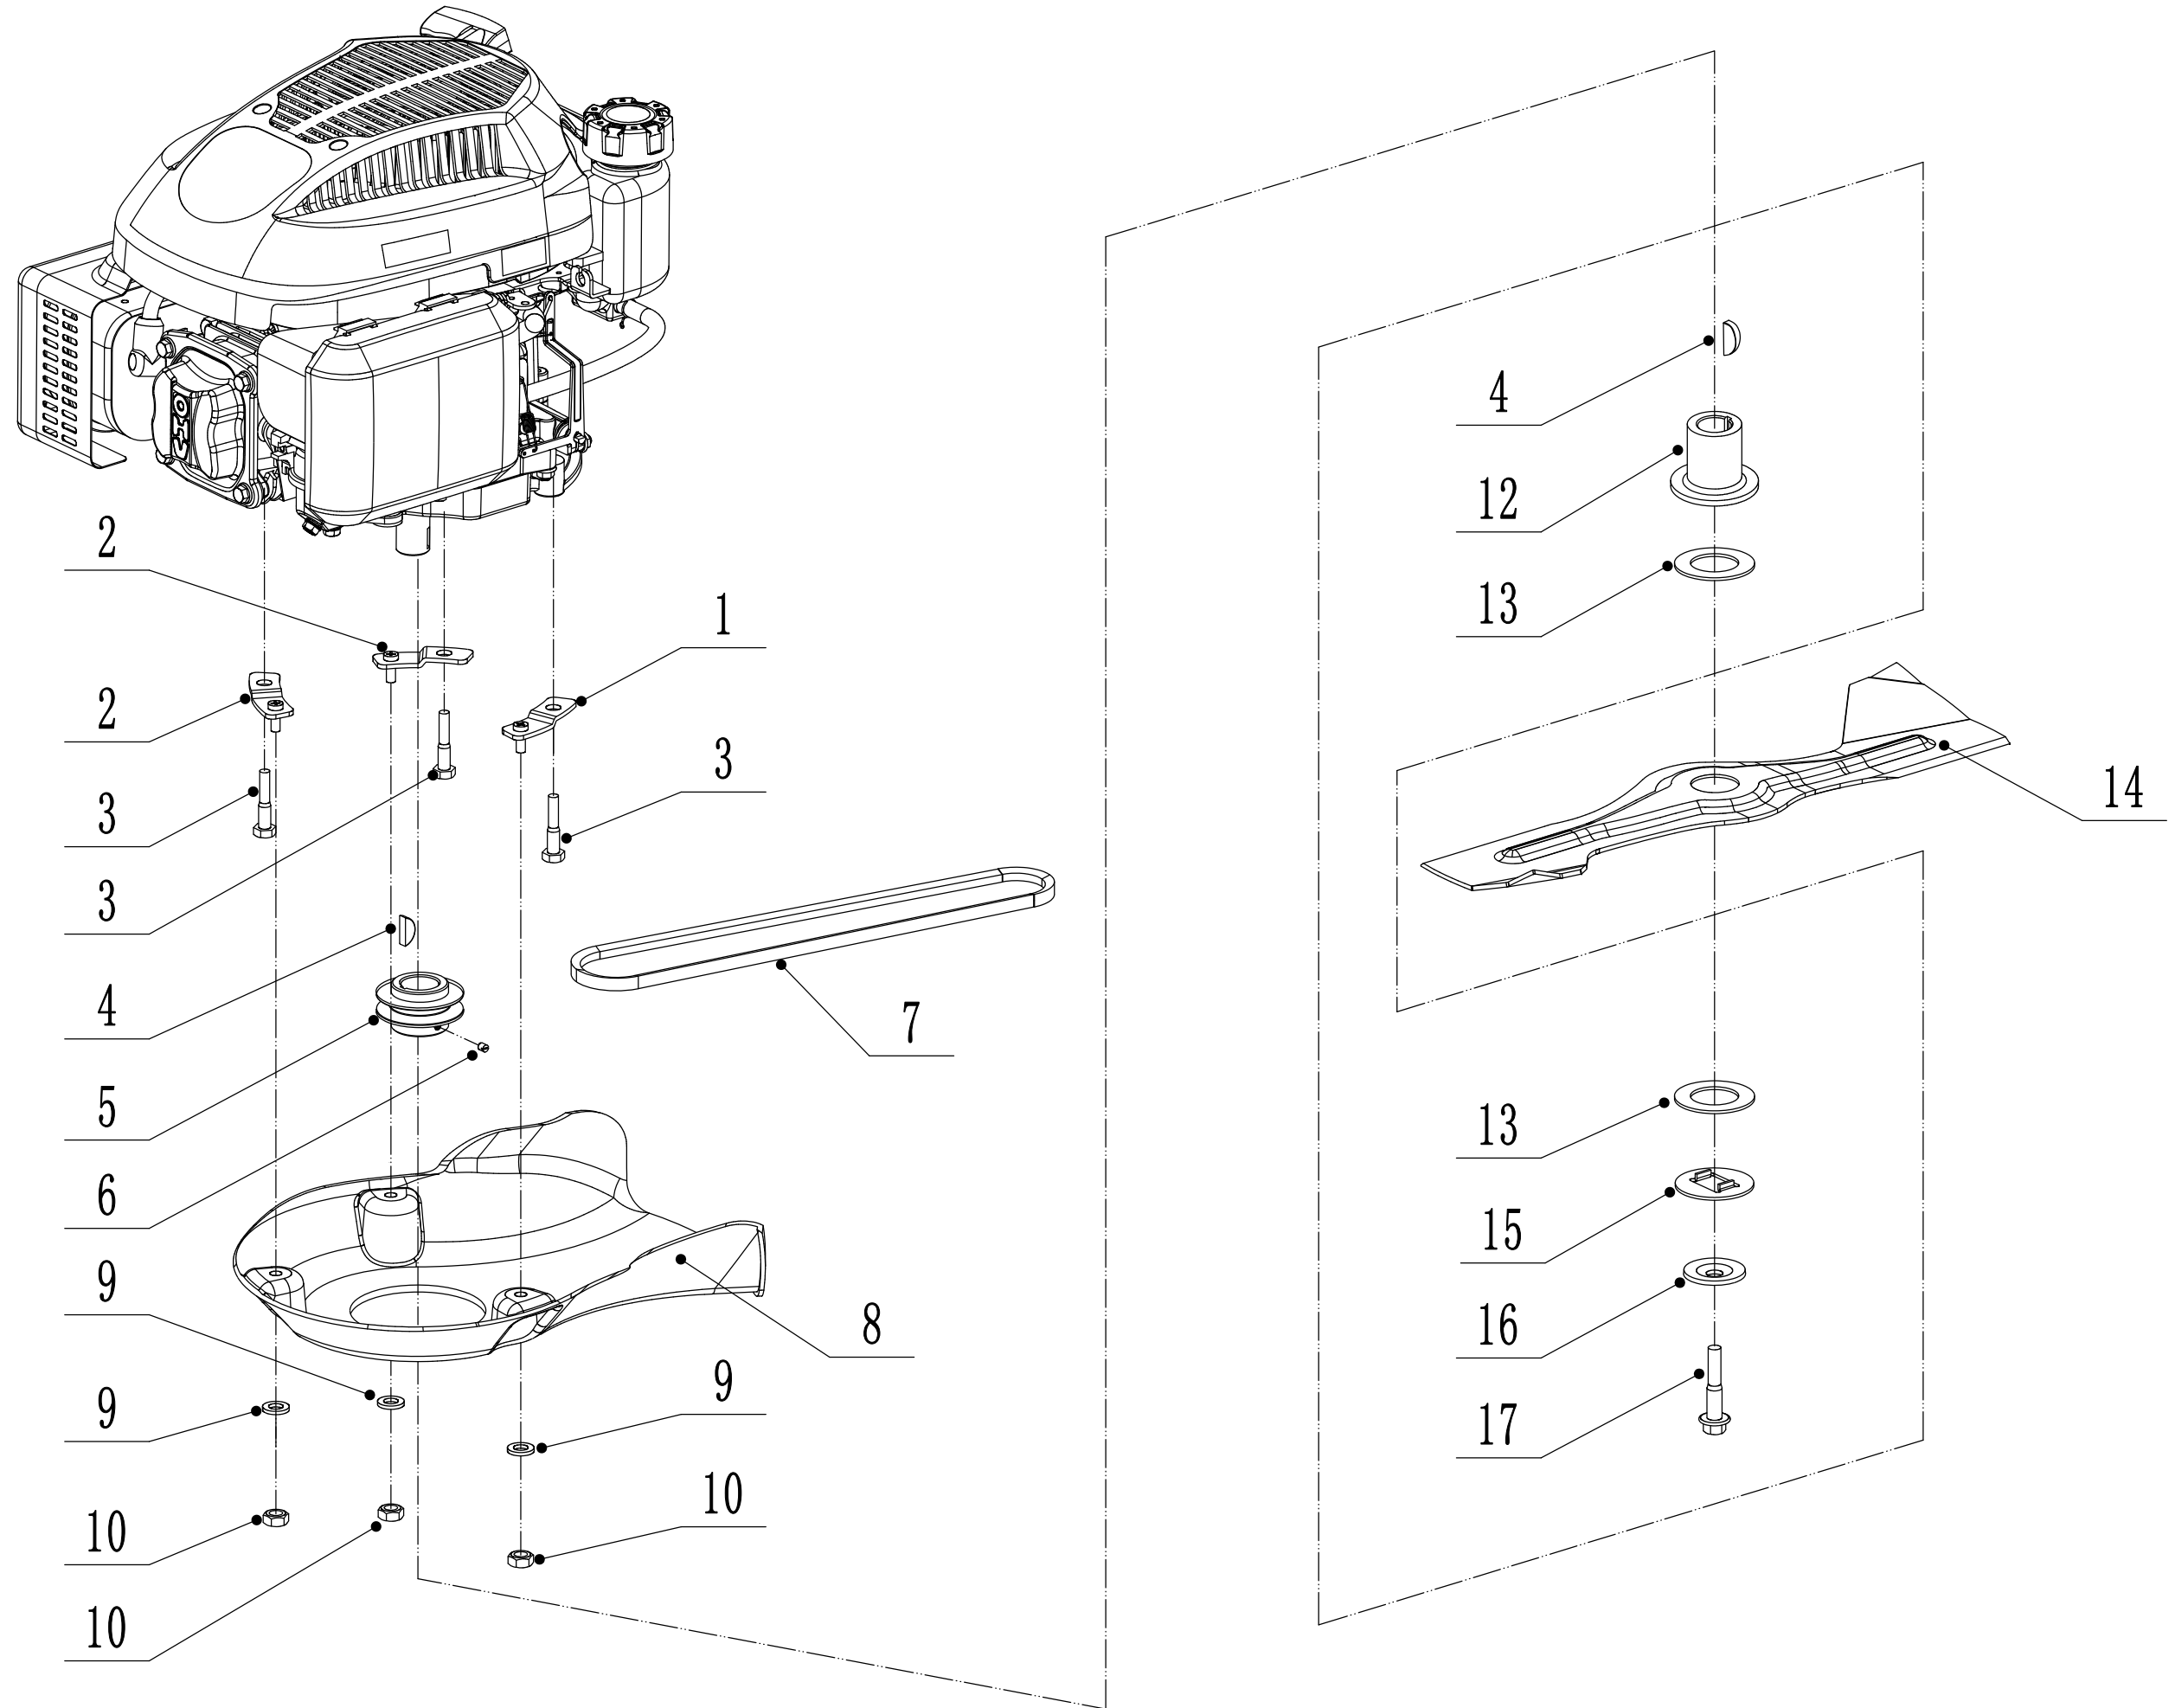

Subassembly Code	Name_English	Parts List
1		Engine
2		Main Body
3		Blade System
4		Front Axle
5		Rear Axle
6		Handle And Controls
7		Grass Catcher
8		Variable Speed Pulley

Model:WB506SCVE-3IN1  
Service code:W506VCET000B2009  
Main body

Model:WB506SCVE-3IN1

Service code:W506VCET000B2009

Blade system

<b>Order</b>	<b>Part Number</b>	<b>Name_English</b>	<b>Quantity</b>
1	5360111010/02	Engine Washer 1	1
2	5360112010/02	Engine Washer 2	2
3	5320115010	Screw - M3/8x16x25	3
4	4510401010	Key	2
5	4560402040/02	Engine Pulley	1
6	0105006006	Screw - M6x6	1
7	5620133010S	V Belt - V10x835 30°	1
8	5040102010	Belt Shield	1
9	0302006000	Big Flat Washer	3
10	0202006000	Lock Nut - M6	3
12	5320404020/02	Adapter	1
13	5310402010	Friction Washer	2
14	5020405010A/32	Big wing Blade	1
15	5310404010/02	Lock Disc	1
16	5310406010/04	Dish Washer	1
17	5320405011	Central Bolt - 3/8-24x55	1