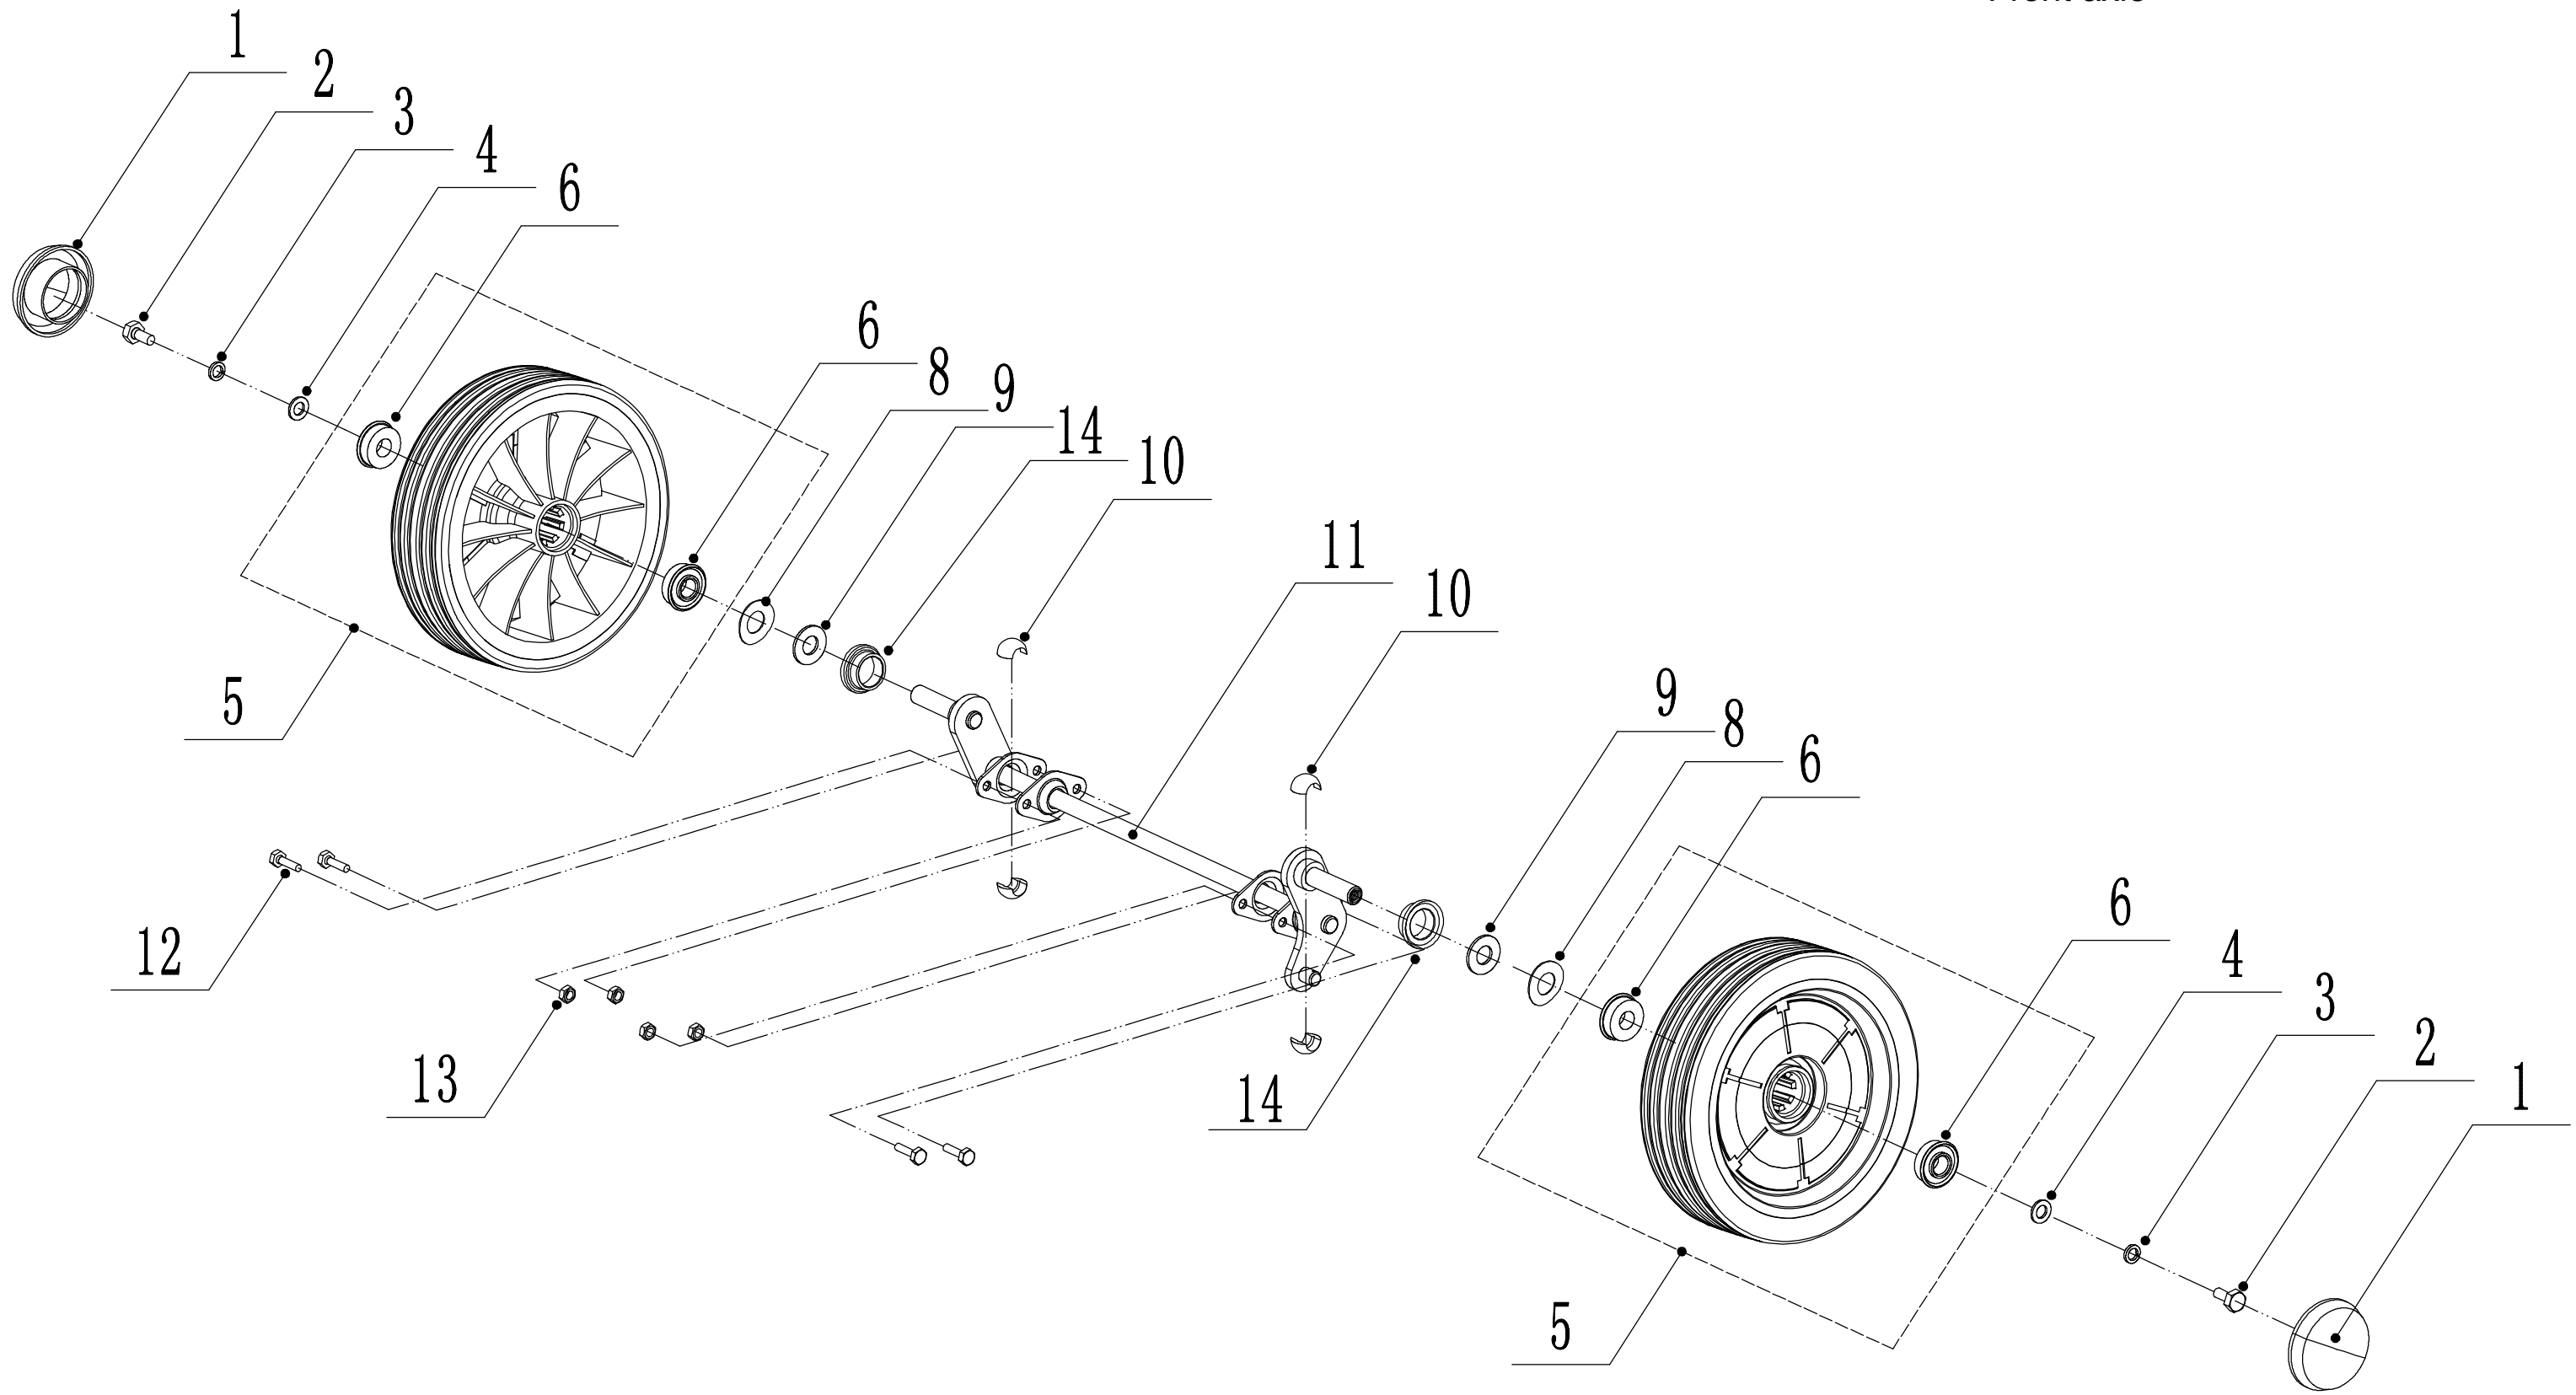

Subassembly Code	Name_English	Parts List
1		Engine
2		Main Body
3		Blade System
4		Front Axle
5		Rear Axle
6		Handle And Controls
7		Grass Catcher
8		Variable Speed Pulley

Model:WB506SCVE-3IN1  
Service code:W506VCET000B2009  
Main body

Model:WB506SCVE-3IN1

Service code:W506VCET000B2009

Blade system

<b>Order</b>	<b>Part Number</b>	<b>Name_English</b>	<b>Quantity</b>
1	5360111010/02	Engine Washer 1	1
2	5360112010/02	Engine Washer 2	2
3	5320115010	Screw - M3/8x16x25	3
4	4510401010	Key	2
5	4560402040/02	Engine Pulley	1
6	0105006006	Screw - M6x6	1
7	5620133010S	V Belt - V10x835 30°	1
8	5040102010	Belt Shield	1
9	0302006000	Big Flat Washer	3
10	0202006000	Lock Nut - M6	3
12	5320404020/02	Adapter	1
13	5310402010	Friction Washer	2
14	5020405010A/32	Big wing Blade	1
15	5310404010/02	Lock Disc	1
16	5310406010/04	Dish Washer	1
17	5320405011	Central Bolt - 3/8-24x55	1

Model:WB506SCVE-3IN1  
Service code:W506VCET000B2009  
Front axle

<b>Order</b>	<b>Part Number</b>	<b>Name_English</b>	<b>Quantity</b>
1	GM53D060000030	Wheel Cap	2
2	0101008015	Bolt - M8x15	2
3	0401008000	Spring Washer	2
4	0301008000	Flat Washer	2
5	GM53D040000000	Wheel Assembly	2
6	5310213010	Bearing	4
8	5310211010/02	Spacer	2
9	5310210010/02	Wheel Axis Spacer	2
10	5310209010	Spherical Bearing	4
11	5040201020/01	Front Axle Welding	1
12	0102006012	Bolt - M6x12	4
13	0202006000	Lock Nut - M6	4
14	GM53D040000060	waterproof ring	2