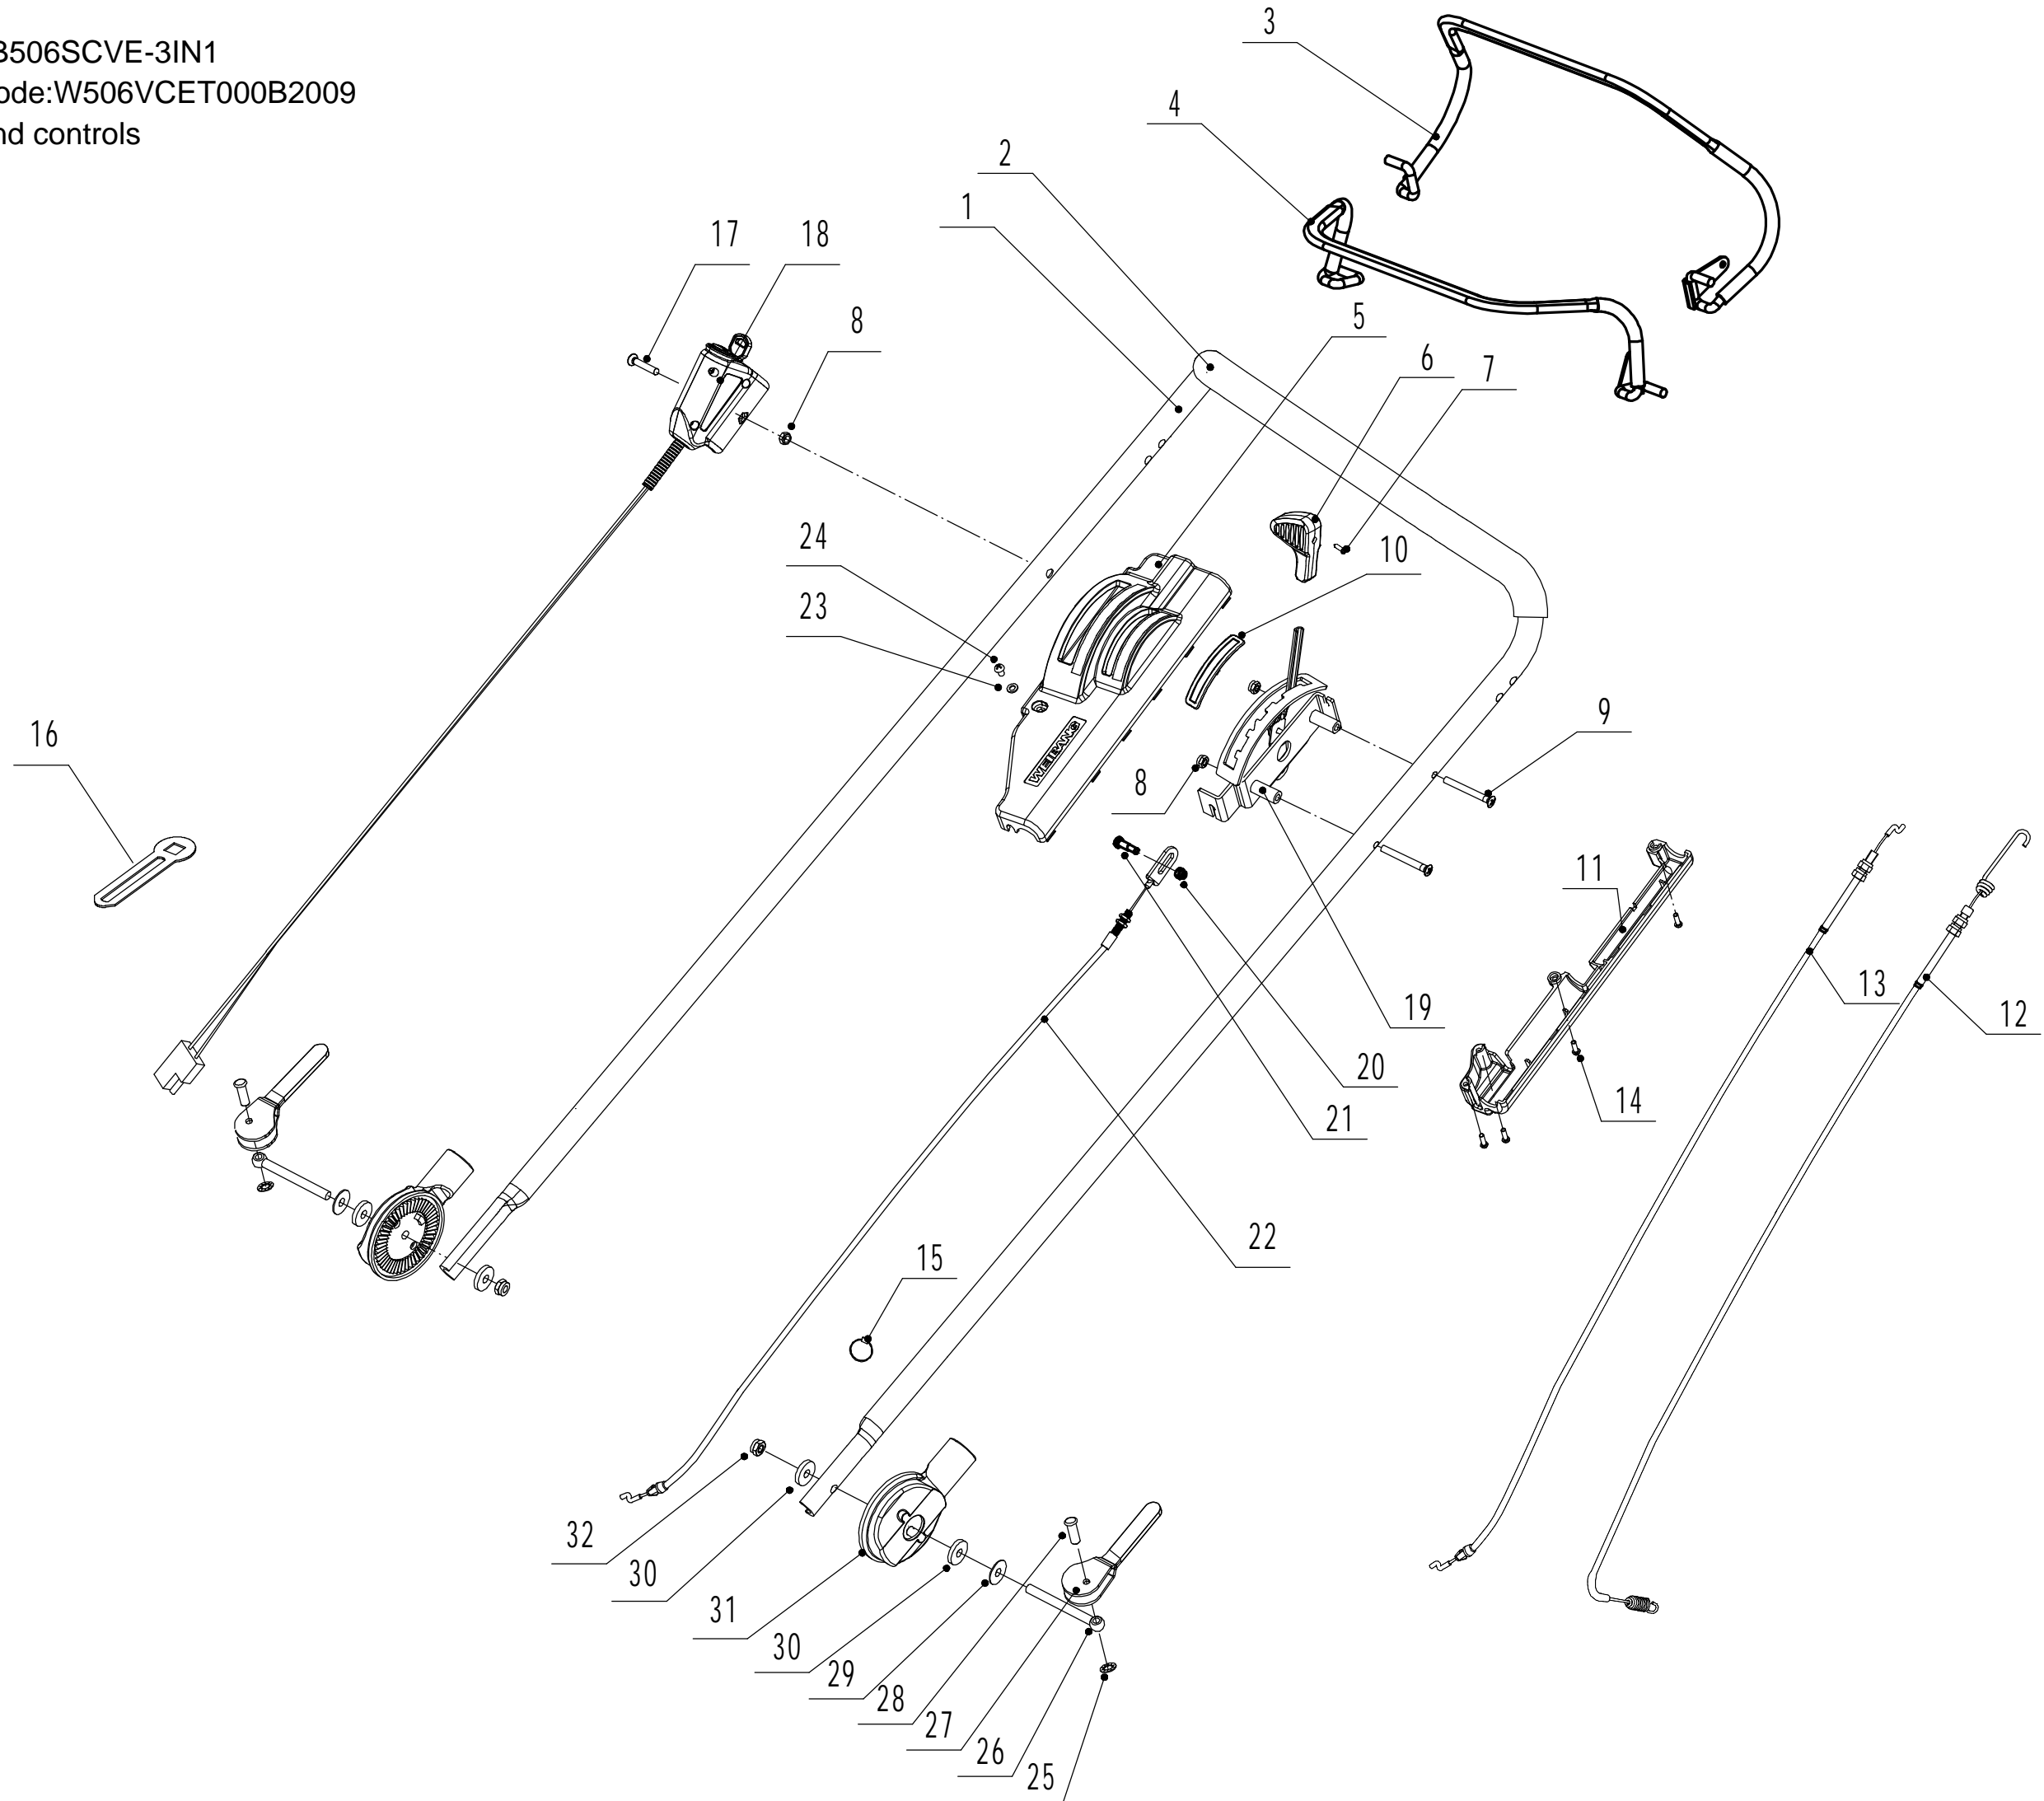

Model:WB506SCVE-3IN1
Service code:W506VCET000B2009
Handle and controls

Order	Part Number	Name_English	Quantity
1	5020501020SE/49	Handle	1
2	GM56E010000082	Handle Sheath	1
3	5320511030S/40	Clutch Lever Weldment	1
4	5320503020S/40	Brake Lever Weldment	1
5	5020501030S	Control Box Upper Cover	1
6	5380508010	Speed Control Grip	1
7	0106003013	Screw - ST2.9x13	1
8	0202006000	Lock Nut	3
9	0108006060	Screw - M6x60	2
10	GM48H010000020	throttle cover	1
11	5020501040S	Control Box Lower Cover	1
12	LH194-1225	Brake Cable	1
13	BS120-1140	Clutch Calbe	1
14	0113040018	Screw	4
15	ZD8/200	Cable tie	3
16	40E0109000	Pressing Cable Bracket	1
17	0108006030	Cross Slot bolt	1
18	YJQD/504	Button Start Assembly	1
19	5360505010K	Speed Control Bracket	1
20	0202005000	Lock Nut - M5	1
21	5360506011	Speed Control Cable Bolt	1
22	TX130-1060-A	Speed Control Cable	1
23	0301005000	Flat Washer	1
24	0104005012	Screw - M5x12	1
25	4510114030	Fix Cap	2
26	GM48S000000100	Connecting Bolt	2
27	GM56A100400000	Lock Lever	2
28	0801008025	Axis Pin - 8x25	2
29	GM56A100000040/04	Spacer	2
30	GM56A100000050/02	Spacer	4
31	GM48S030200000	Tooth Disc Kit	2
32	0203008000	Lock Nut - M8	2