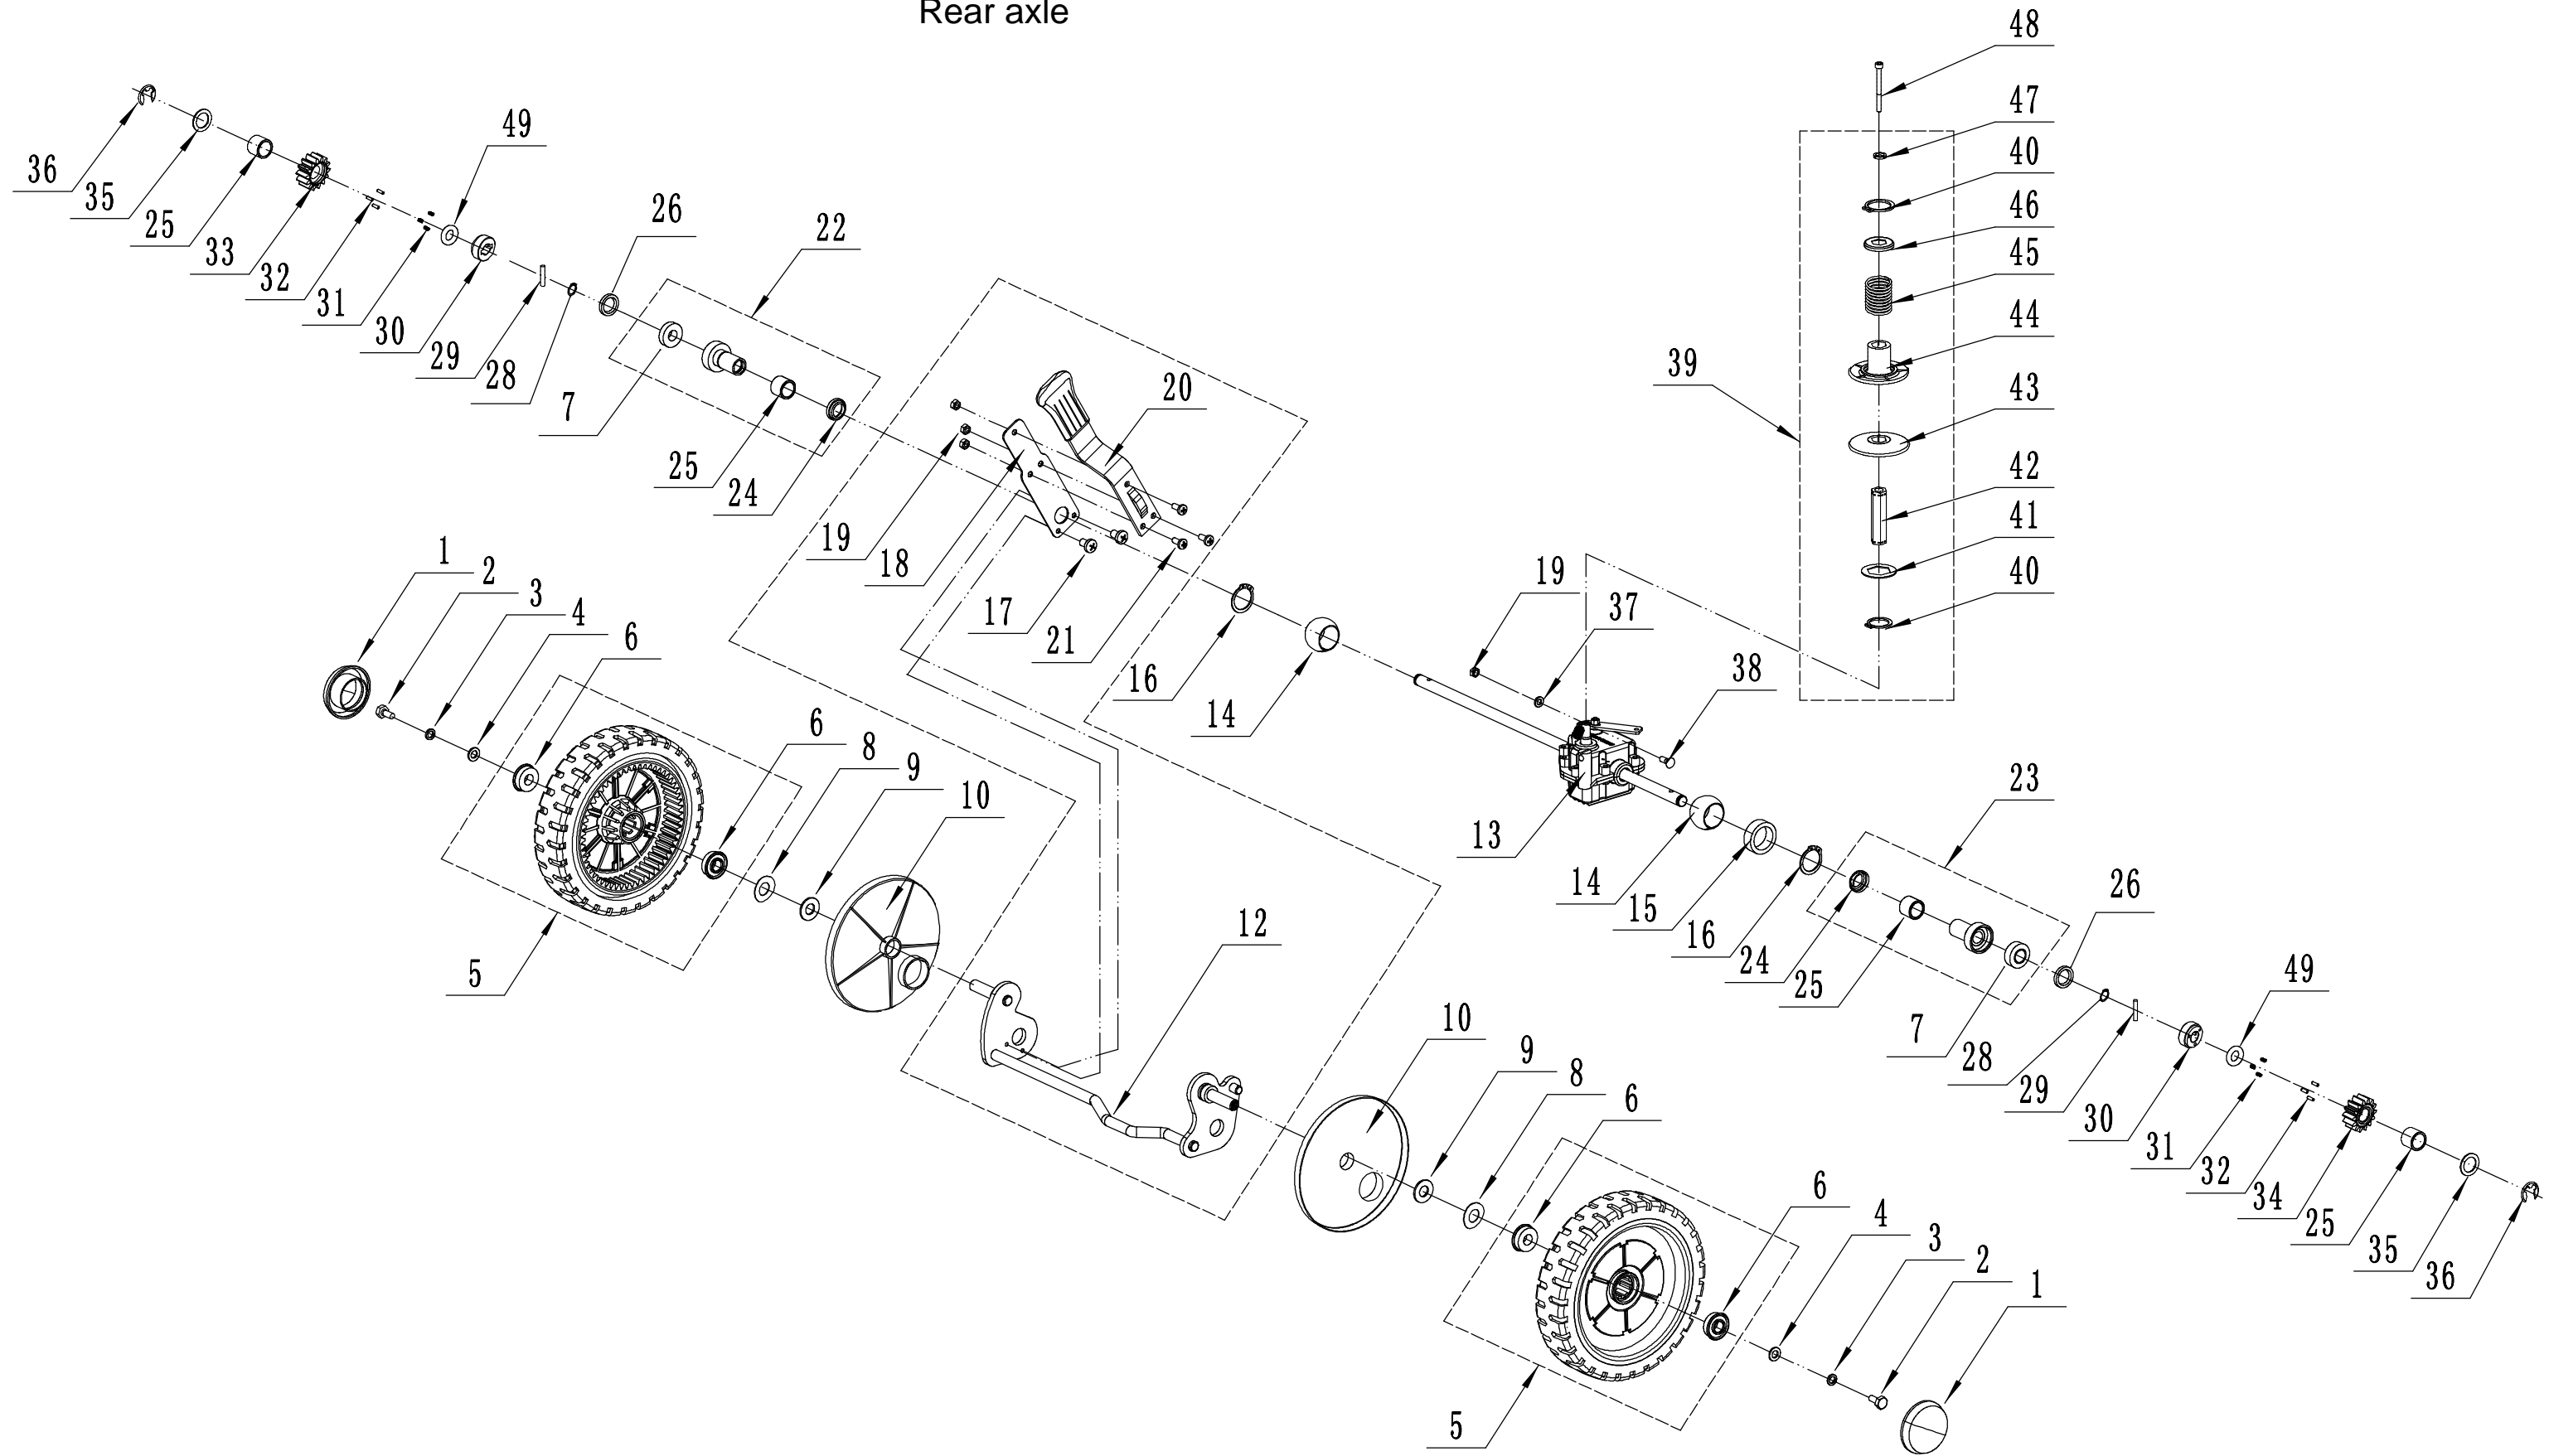

Model:WB506SCVE-3IN1
Service code:W506VCET000B2009
Rear axle

Order	Part Number	Name_English	Quantity
1	GM53D060000030	Wheel Cap	2
2	0101008015	Bolt - M8x15	2
3	0401008000	Spring Washer	2
4	0301008000	Flat Washer	2
5	GM53D0600000000	Wheel Assembly	2
6	5310213010	Bearing	4
7	R8-2RS	Bearing	2
8	5310211010/02	Spacer	2
9	5310210010/02	Wheel Axis Washer	2
10	5340312010	Anti-Dust Shield	2
12	5040301013/01	Rear Axle Weldment	1
13	Y20504V0P	Rear Transmission	1
14	5320328010	Nylon Spherical Bearing	2
15	5320329010/02	Rear Transmission Partition	1
16	1001020000	Check Ring For Shaft	2
17	0113005008	Screw - M5x8	2
18	5360311010/22	Spring Of Adjustment Lever	1
19	0202006000	Lock Nut - M6	3
20	5360310010/40	Adjustment Lever	1
21	0101006014	Bolt - M6x14	3
22	Y065321	Right Bearing Sheath Assembly	1
23	Y065320	Left Bearing Sheath Assembly	1
24	5320327010	Dustproof Ring	2
25	5320326010P	Bearing	4
26	GM48S010000010	Spacer	2
28	1001012000	Check Ring For Shaft	2
29	HQ000100060	Pin For Ratchet	2
30	HQ000100050	Ratchet	2
31	HQ000100040	Spring	6
32	HQ000100030	Pin	6
33	HQ000100020	Right Drive Pinion	1
34	HQ000100010	Left Drive Pinion	1
35	5020311010/04	Friction Mat	2
36	1301009000	Check Ring	2
37	0301006000	Flat Washer	1
38	0107006014	Bolt - M6x14	1
39	Y115380	Speed Variator Assembly	1
40	1001017000	Check Ring For Shaft	2
41	4820320010/02	Inner Hex Washer	1
42	4820321010/02	Hex Adapter	1
43	5380309010	Lower Pulley Disc	1
44	5380308010	Active Pulley Disc	1
45	4820324010	Pressing Spring	1
46	4820325010/02	Spring Cap	1
47	0401005000	Spring Washer	1
48	0103005055	Bolt - M5x55	1
49	1401025015	O Sealing Ring	2