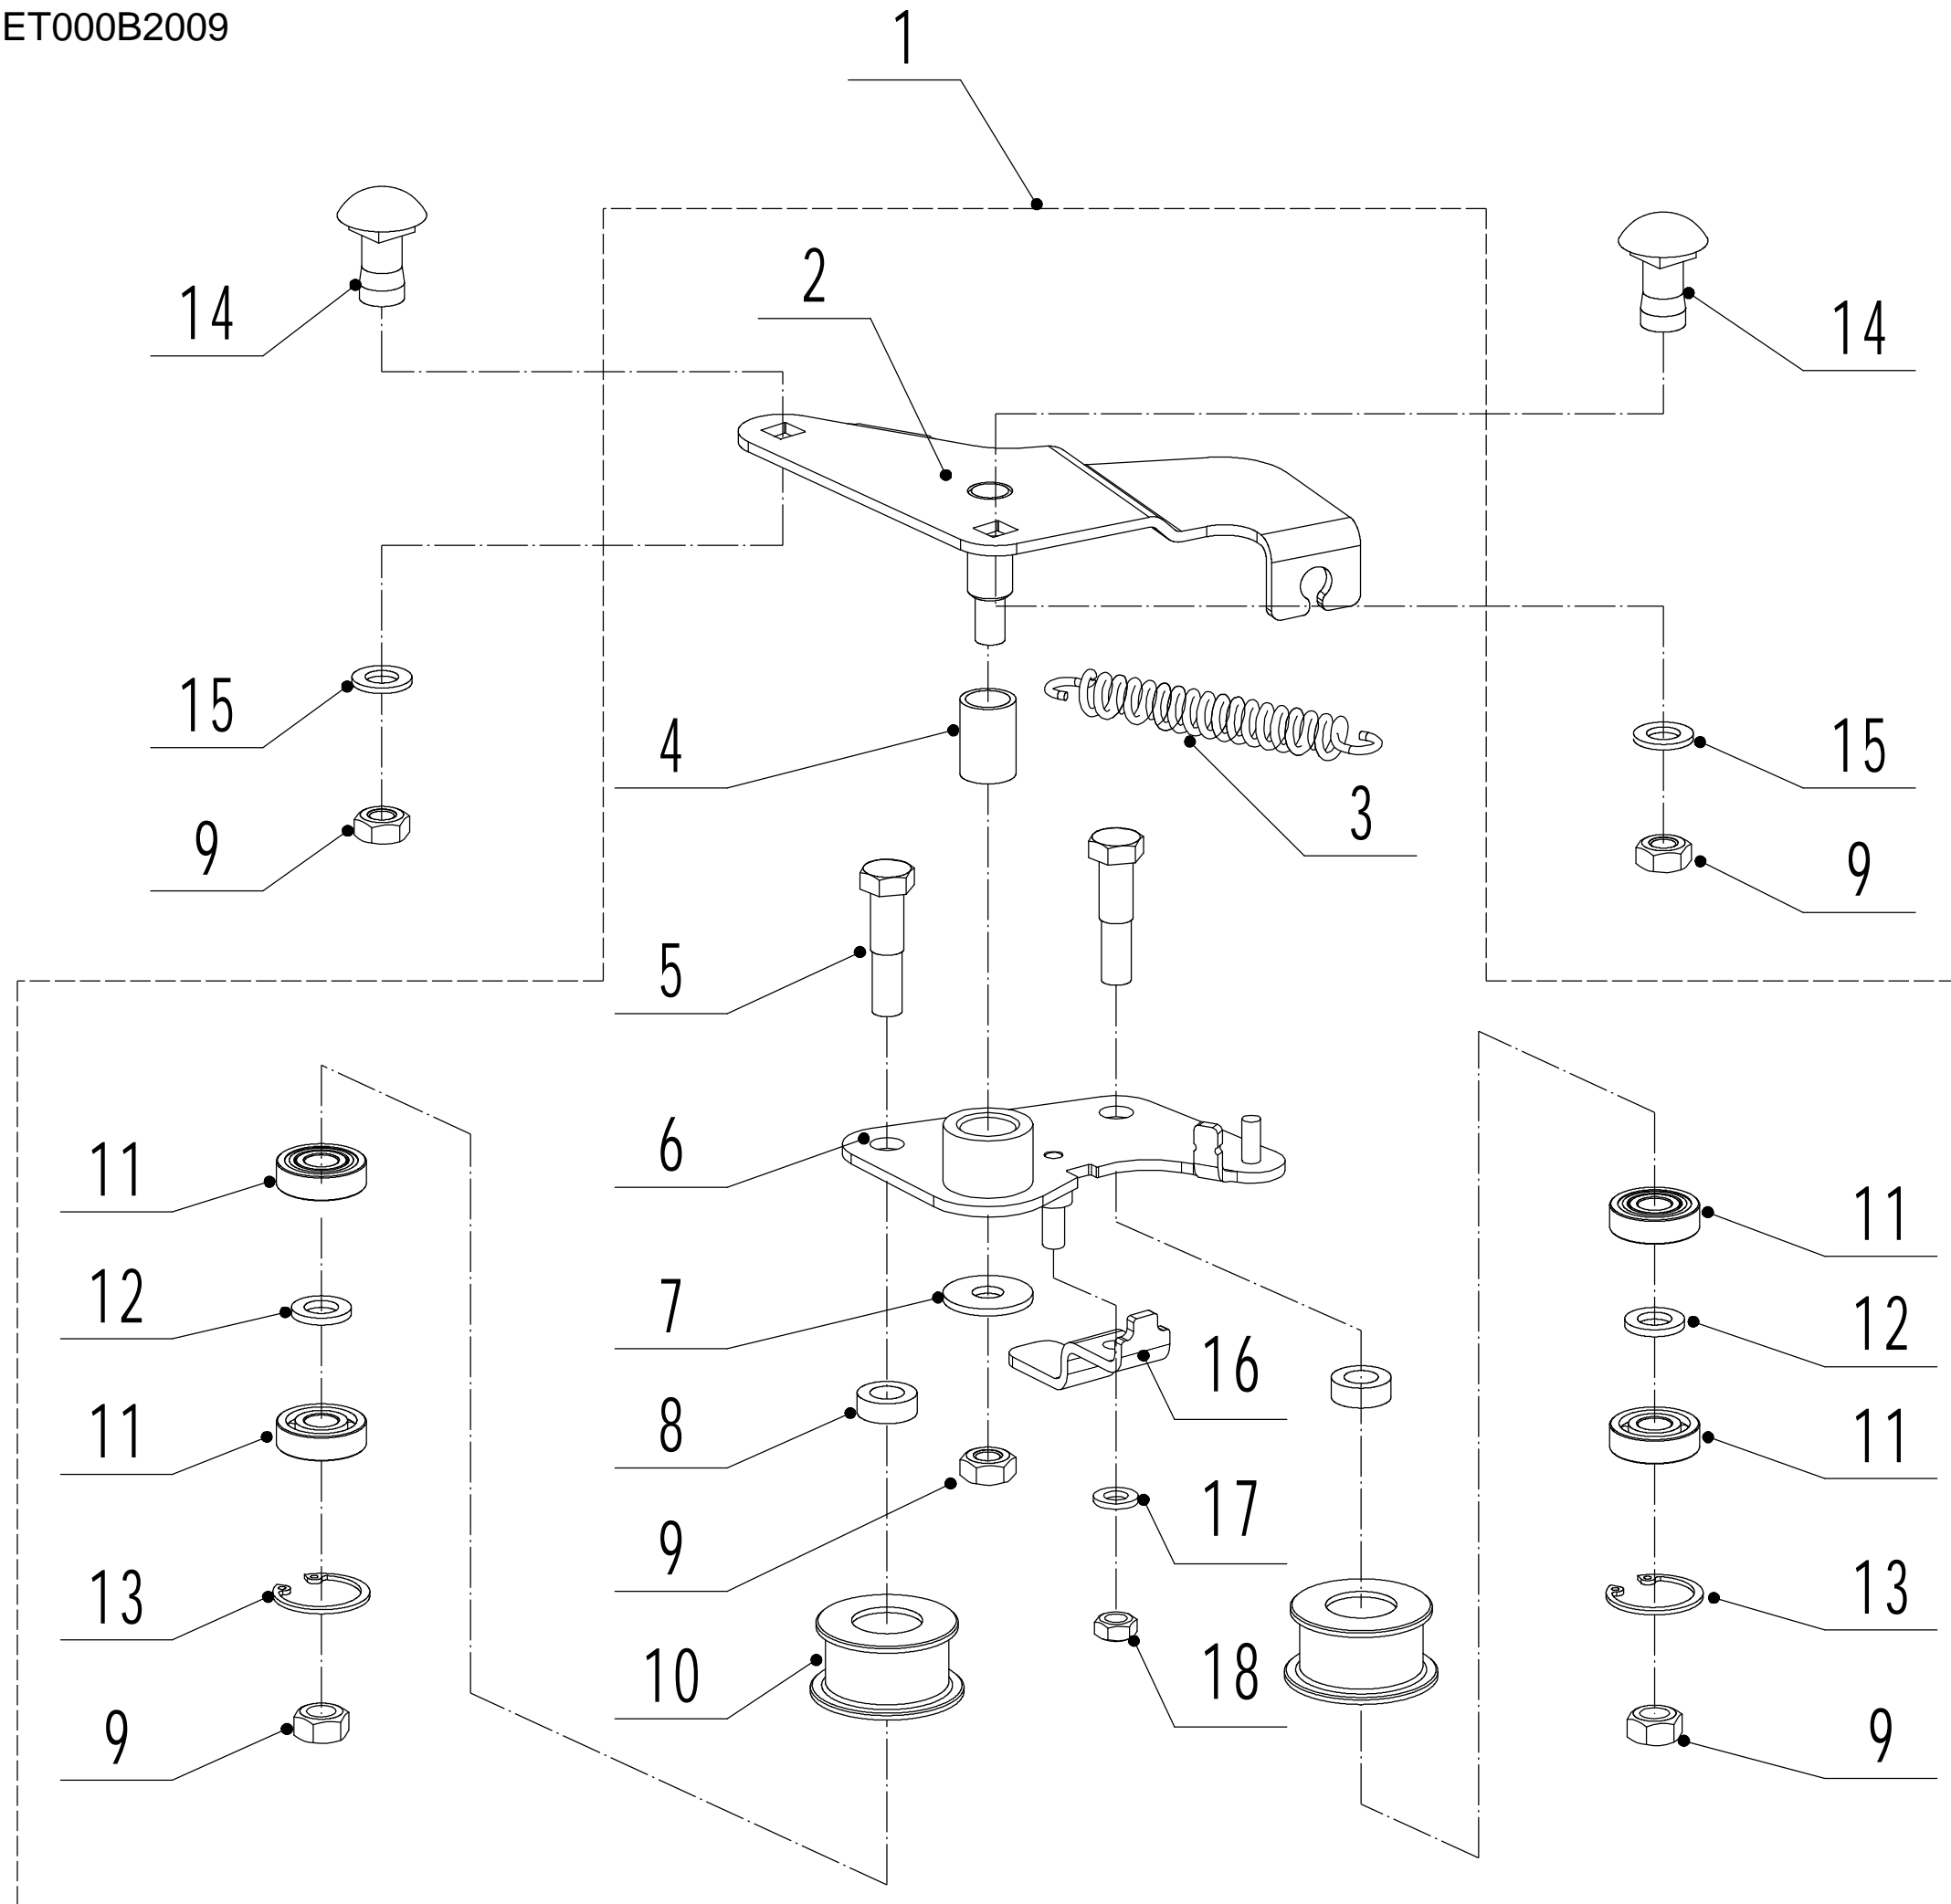

Model:WB506SCVE-3IN1  
Service code:W506VCET000B2009  
Handle and controls

Order	Part Number	Name_English	Quantity
1	5020501020SE/49	Handle	1
2	GM56E010000082	Handle Sheath	1
3	5320511030S/40	Clutch Lever Weldment	1
4	5320503020S/40	Brake Lever Weldment	1
5	5020501030S	Control Box Upper Cover	1
6	5380508010	Speed Control Grip	1
7	0106003013	Screw - ST2.9x13	1
8	0202006000	Lock Nut	3
9	0108006060	Screw - M6x60	2
10	GM48H010000020	throttle cover	1
11	5020501040S	Control Box Lower Cover	1
12	LH194-1225	Brake Cable	1
13	BS120-1140	Clutch Calbe	1
14	0113040018	Screw	4
15	ZD8/200	Cable tie	3
16	40E0109000	Pressing Cable Bracket	1
17	0108006030	Cross Slot bolt	1
18	YJQD/504	Button Start Assembly	1
19	5360505010K	Speed Control Bracket	1
20	0202005000	Lock Nut - M5	1
21	5360506011	Speed Control Cable Bolt	1
22	TX130-1060-A	Speed Control Cable	1
23	0301005000	Flat Washer	1
24	0104005012	Screw - M5x12	1
25	4510114030	Fix Cap	2
26	GM48S000000100	Connecting Bolt	2
27	GM56A100400000	Lock Lever	2
28	0801008025	Axis Pin - 8x25	2
29	GM56A100000040/04	Spacer	2
30	GM56A100000050/02	Spacer	4
31	GM48S030200000	Tooth Disc Kit	2
32	0203008000	Lock Nut - M8	2

Model:WB506SCVE-3IN1

Service code:W506VCET000B2009

Variable Speed Pulley

<b>Order</b>	<b>Part Number</b>	<b>Name_English</b>	<b>Quantity</b>
1	Y094560A1	Tensional Pully Assembly	1
2	5040114010A1/02	Tensional Arm Bracket	1
3	4820114010	Tensional Spring	1
4	4820112010	Nylon Bush	1
5	5340131010/02	Tensional Pulley Bolt	2
6	5040115010A1/02	Tensional Arm Weldment	1
7	0302008000	Big Flat Washer - M8	1
8	5340129010/02	Spacer1	2
9	0202008000	Lock Nut - M8	5
10	5340128010	Tensional Pulley	2
11	609/2RS	Bearing	4
12	5340130010/02	Spacer2	2
13	1001024000	Check Ring For Shaft	2
14	0107008016	Square Neck Bolt - M8x16	2
15	0301008000	Flat Washer - 8	2
16	5040122010/02	Belt limit plate	1
17	0301006000	Flat Washer - 6	1
18	0202006000	Nut - M6	1