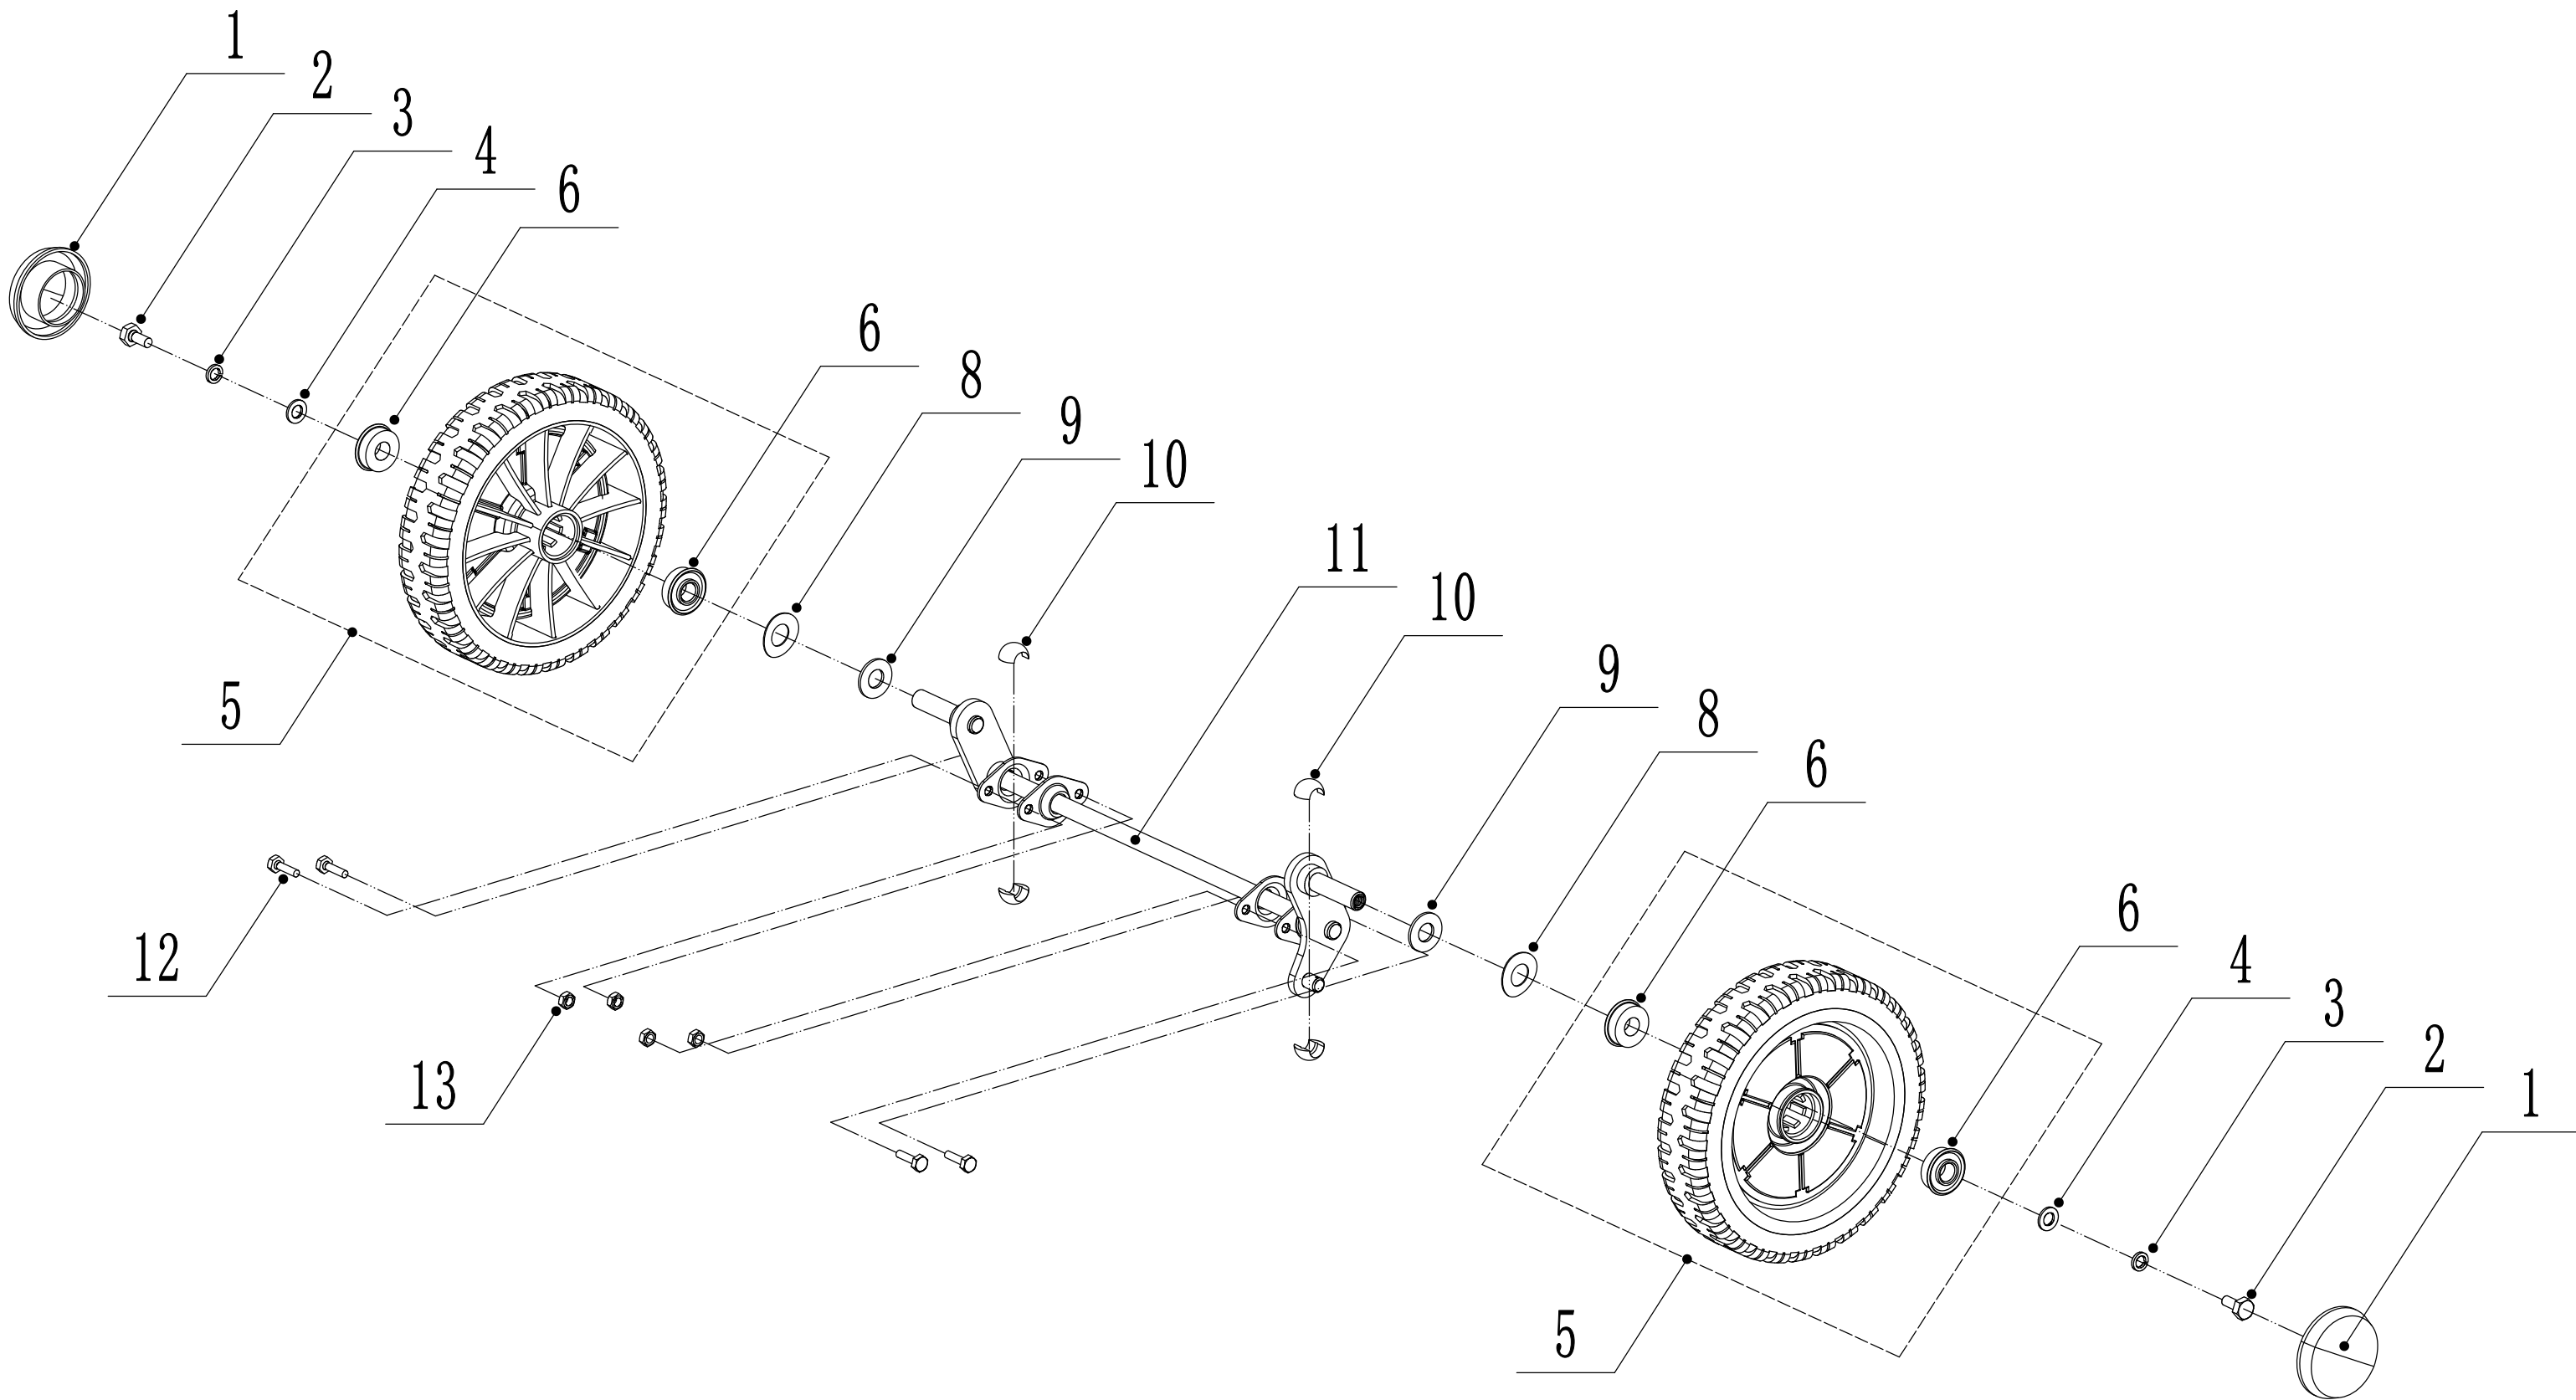

Front Axle

Order	Part Number	Name_English	Quantity
1	5310214010	Wheel Cap	2
2	0101008015	Bolt - M8x15	2
3	0401008000	Spring Washer - M8	2
4	0301008000	Washer - M8	2
5	5310212010/40	Wheel Assembly	2
6	5310213010	Bearing	4
8	5310211010/02	Spacer - M12.7	2
9	5310210010/02	Plain Washer - M12.7	2
10	5310209010	Bearing Holder	4
11	5040201020/01	Front Axle Welding	1
12	0102006012	Bolt - M6x12	4
13	0202006000	Lock Nut - M6	4