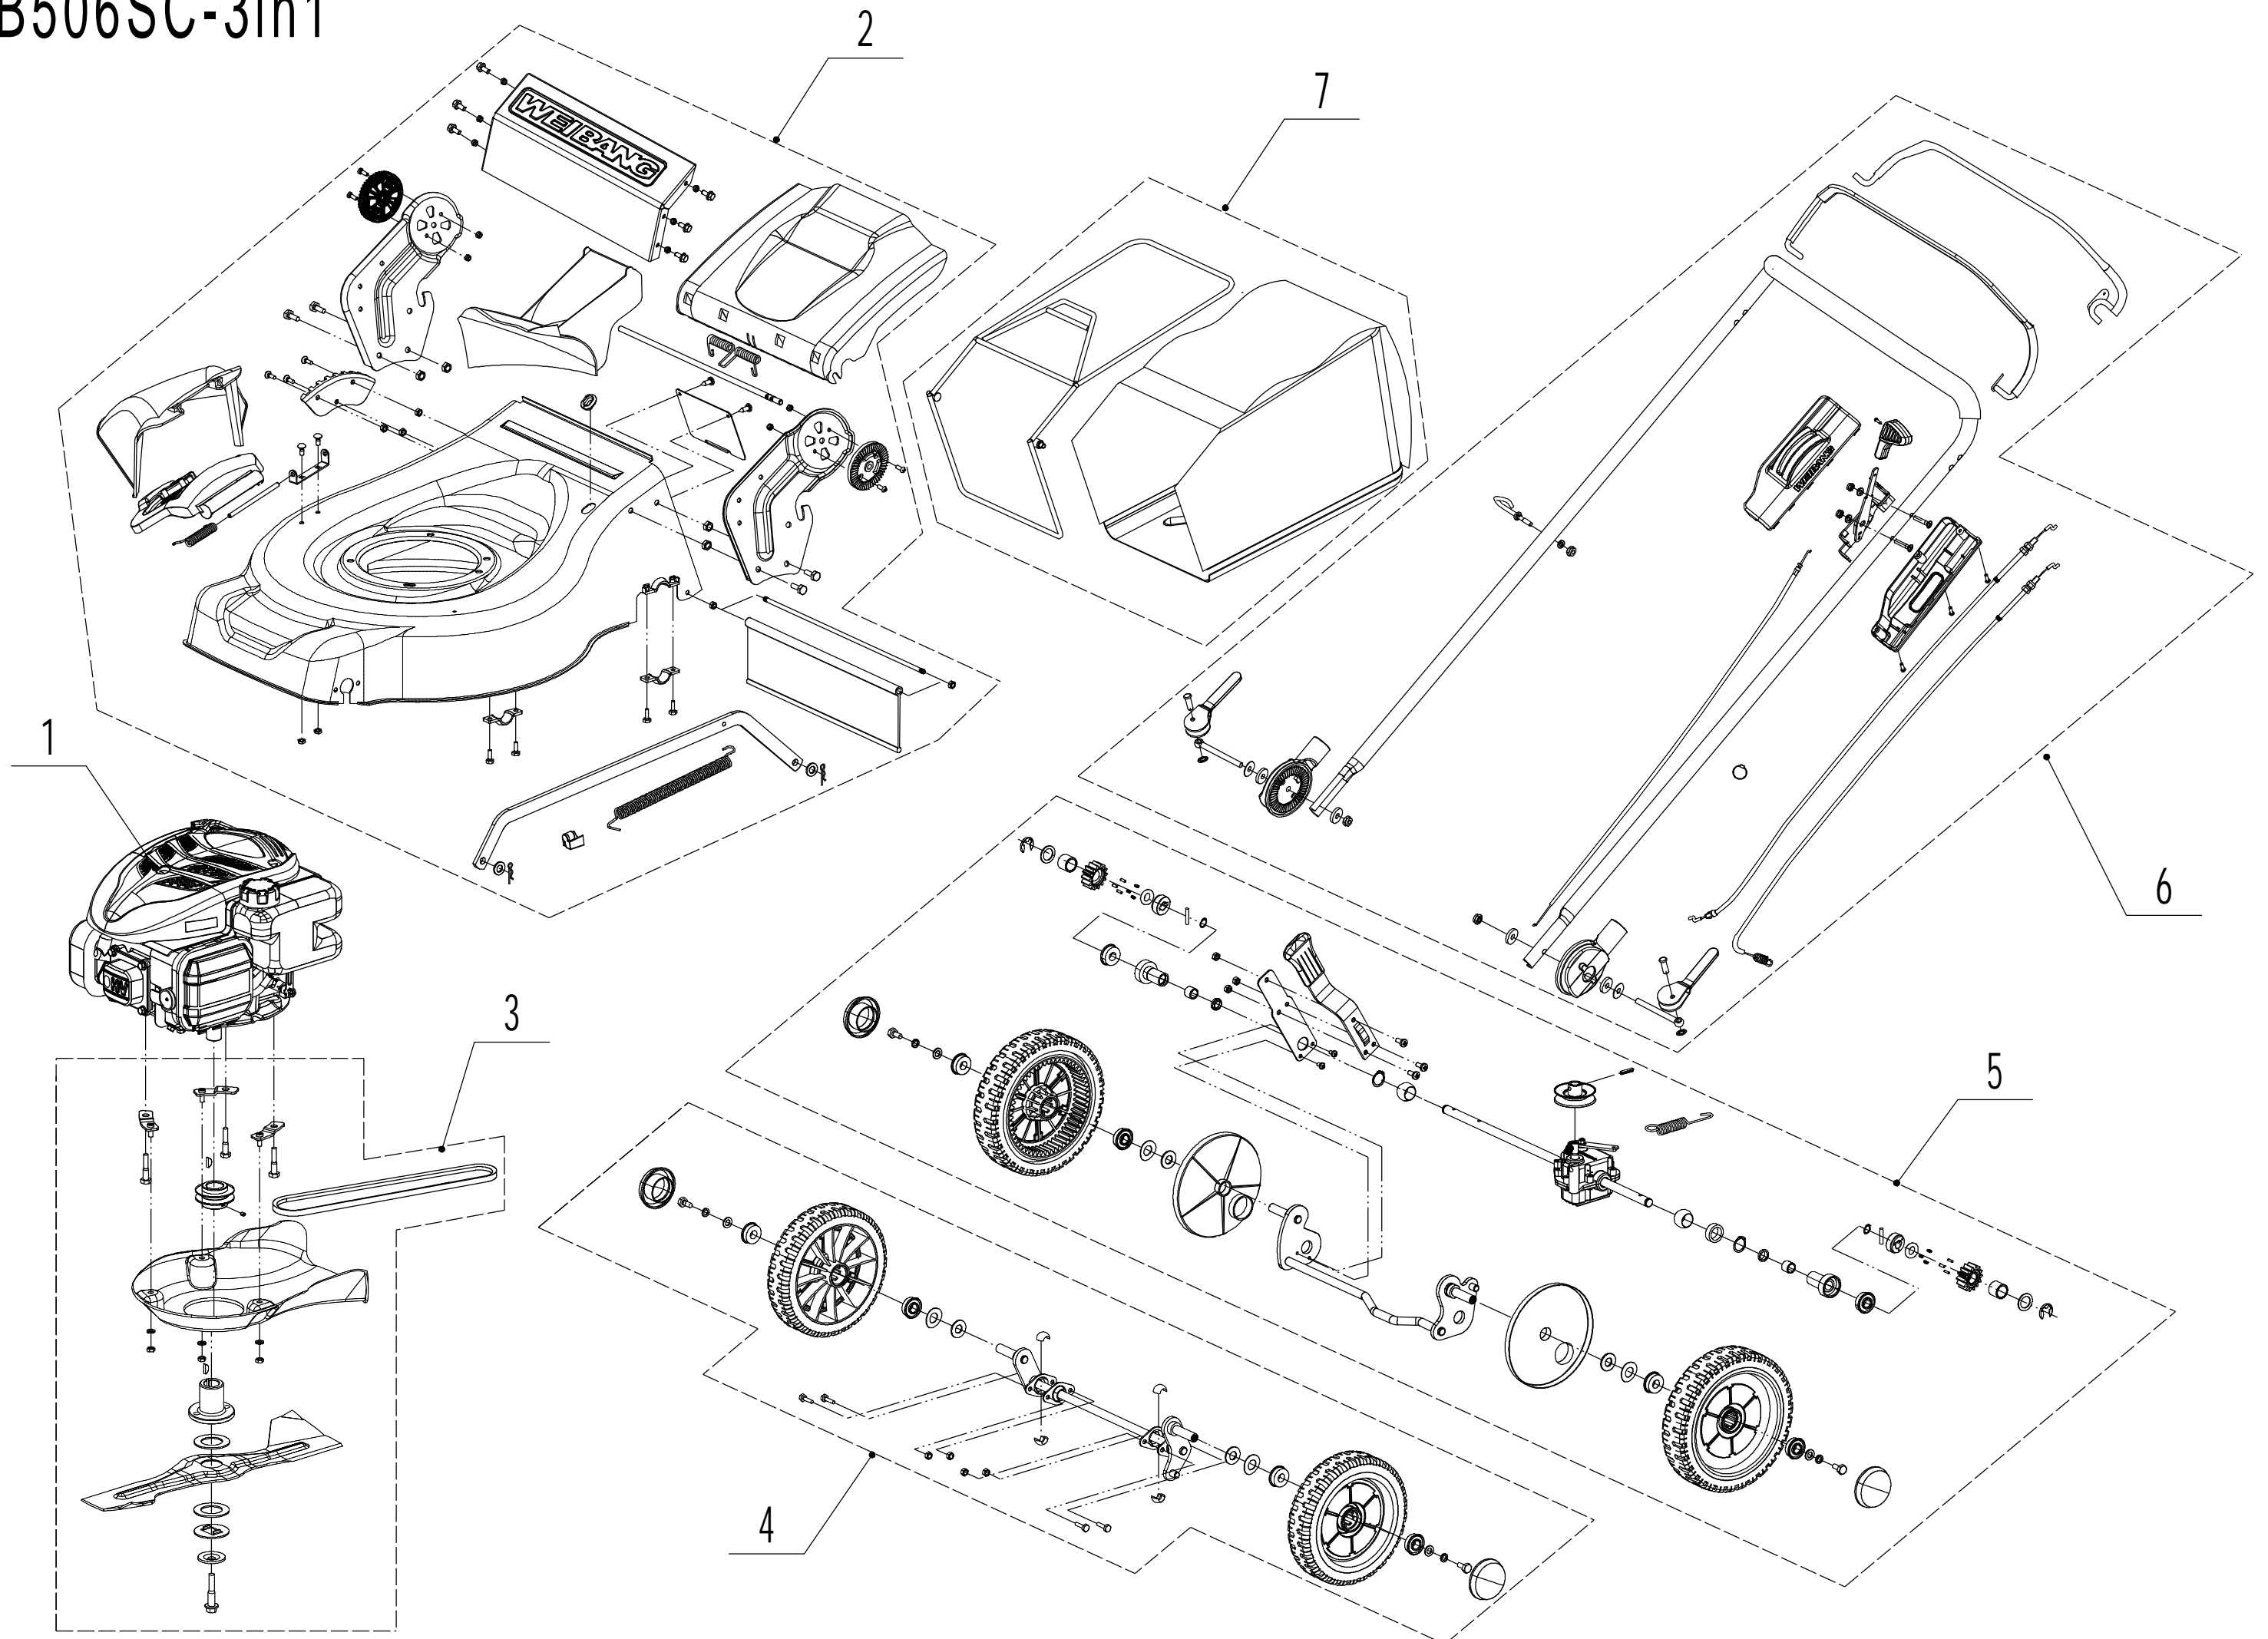

# WB506SC-3in1

Subassembly Code	Name_English	Parts List
1	Engine	
2	Main Body	Main Body
3	Blade System	Blade System
4	Front Axle	Front Axle
5	Rear Axle	Rear Axle
6	Handle And Controls	Handle And Controls
7	Grass Catcher	Grass Catcher
2018	WB506SC-3IN1	

# 2 Main Body

Order	Part Number	Name_English	Quantity
1	5040101010/49	Chassis	1
2	0102008016	Bolt - M8x16	4
3	0104005012	Screw - M5x12	4
4	AVSA000000040/22	Tooth Disc	2
5	4560112010K/40	AVS Bracket - R/H	1
6	0202005000	Lock Nut - M5	4
7	0202008000	Lock Nut - M8	4
8	4560111010K/40	AVS Bracket - L/H	1
9	0102006012	Bolt - M6x12	10
10	5040111030/49	Connector	1
11	0104006016	Screw - M6x16	3
12	4560110010/01	Graduator	1
13	0202006000	Lock Nut - M6	9
14	5040108010	Side Discharge Deflector	1
15	5040107012	Side Discharge Cover Kit	1
16	5020119010	Side Discharge Cover Pivot	1
17	5020120010/02	Side Discharge Cover Spring	1
18	0107006014	Bolt	2
19	5020118010/02	Side Discharge Cover Bracket	1
22	0204006000	Lock Nut - M6	2
23	5320114020/01	Upper Bearing Bracket	2
24	5040113010	Trailing Flap	1
25	5040112010/02	Pivot - Trailing Flap	1
26	5040104010	Mulching Plug	1
27	5360122010	Rubber Ring	1
28	5040106010/02	Pivot - Rear Cover	1
29	5360118010	Spring - Rear Cover	1
30	5040105010	Rear Cover	1
31	0301010000	Plain Washer - M10	2
32	WB2100020102/01	Spring - Connecting Rod	1
33	5040109050/40	Connecting Rod	1
34	5320333010	Spring Clip	2
35	5360105010D/49	Baffle	1
36	0106004009	Screw - ST4.2x9.5	2
37	4560109012	Spring Bracket	1