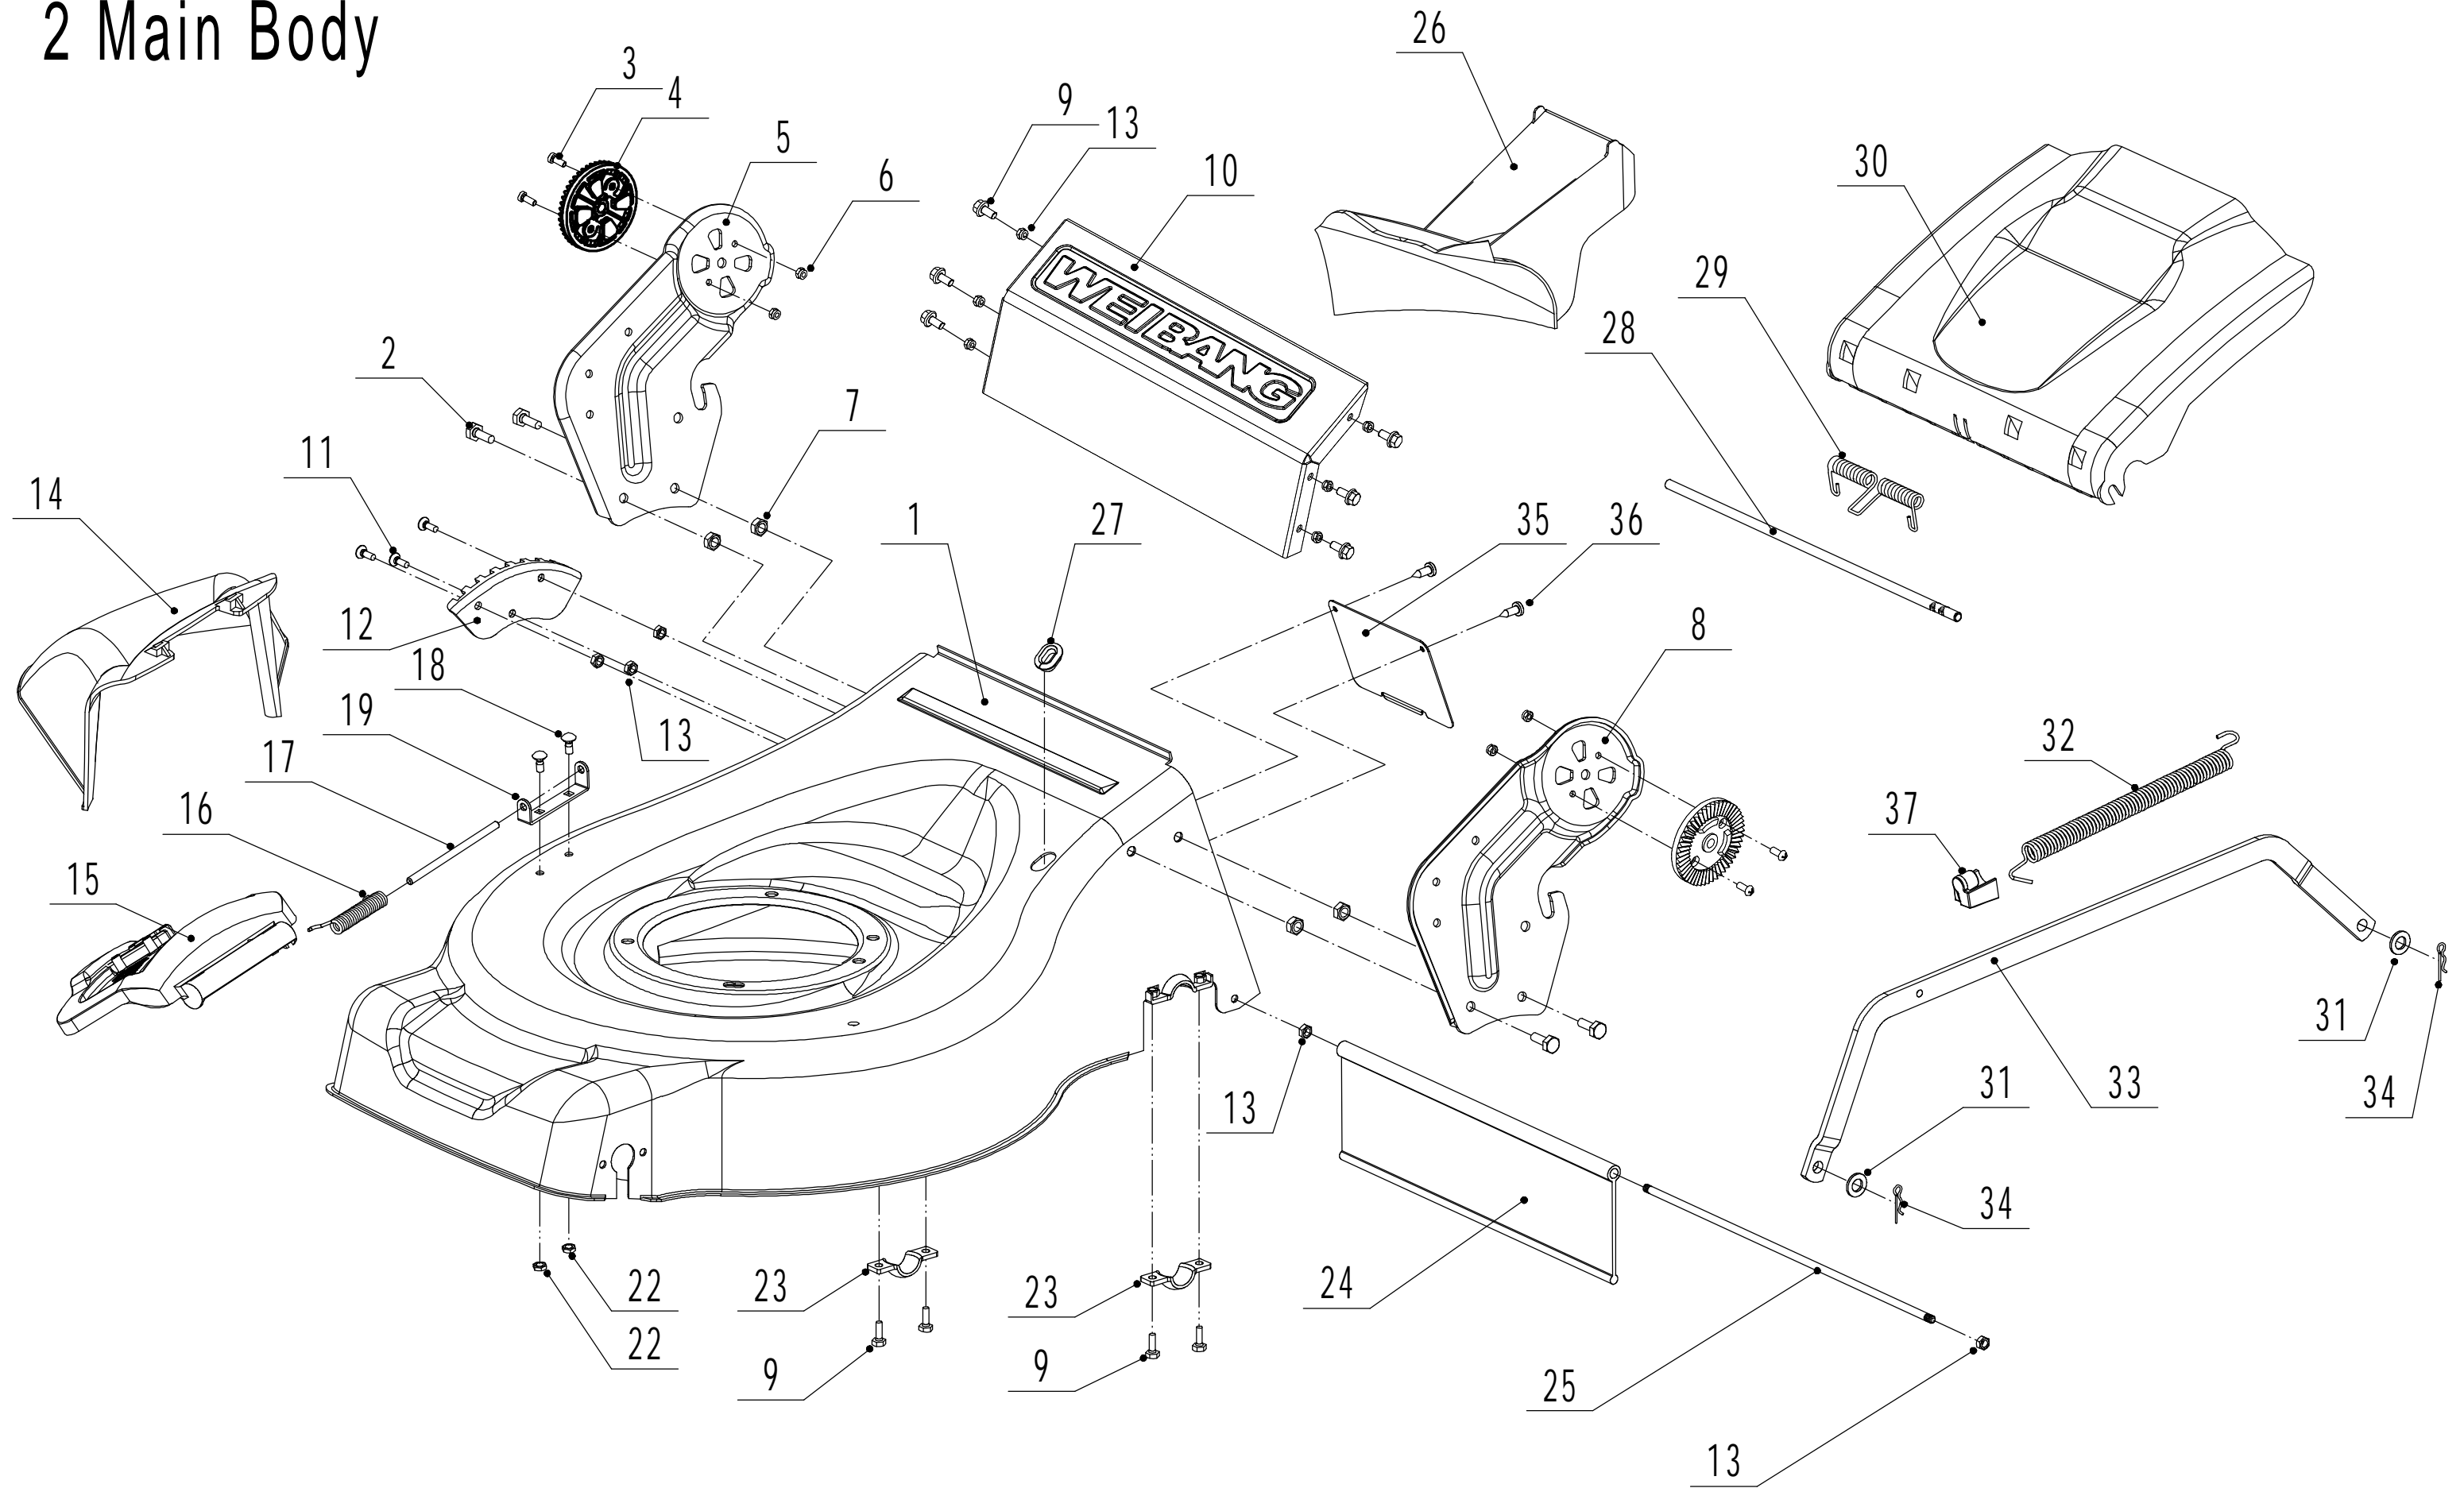

# WB506SC-3in1

Subassembly Code	Name_English	Parts List
1	Engine	
2	Main Body	Main Body
3	Blade System	Blade System
4	Front Axle	Front Axle
5	Rear Axle	Rear Axle
6	Handle And Controls	Handle And Controls
7	Grass Catcher	Grass Catcher
2018	WB506SC-3IN1	

# 2 Main Body

Order	Part Number	Name_English	Quantity
1	5040101010/49	Chassis	1
2	0102008016	Bolt - M8x16	4
3	0104005012	Screw - M5x12	4
4	AVSA000000040/22	Tooth Disc	2
5	4560112010K/40	AVS Bracket - R/H	1
6	0202005000	Lock Nut - M5	4
7	0202008000	Lock Nut - M8	4
8	4560111010K/40	AVS Bracket - L/H	1
9	0102006012	Bolt - M6x12	10
10	5040111030/49	Connector	1
11	0104006016	Screw - M6x16	3
12	4560110010/01	Graduator	1
13	0202006000	Lock Nut - M6	9
14	5040108010	Side Discharge Deflector	1
15	5040107012	Side Discharge Cover Kit	1
16	5020119010	Side Discharge Cover Pivot	1
17	5020120010/02	Side Discharge Cover Spring	1
18	0107006014	Bolt	2
19	5020118010/02	Side Discharge Cover Bracket	1
22	0204006000	Lock Nut - M6	2
23	5320114020/01	Upper Bearing Bracket	2
24	5040113010	Trailing Flap	1
25	5040112010/02	Pivot - Trailing Flap	1
26	5040104010	Mulching Plug	1
27	5360122010	Rubber Ring	1
28	5040106010/02	Pivot - Rear Cover	1
29	5360118010	Spring - Rear Cover	1
30	5040105010	Rear Cover	1
31	0301010000	Plain Washer - M10	2
32	WB2100020102/01	Spring - Connecting Rod	1
33	5040109050/40	Connecting Rod	1
34	5320333010	Spring Clip	2
35	5360105010D/49	Baffle	1
36	0106004009	Screw - ST4.2x9.5	2
37	4560109012	Spring Bracket	1