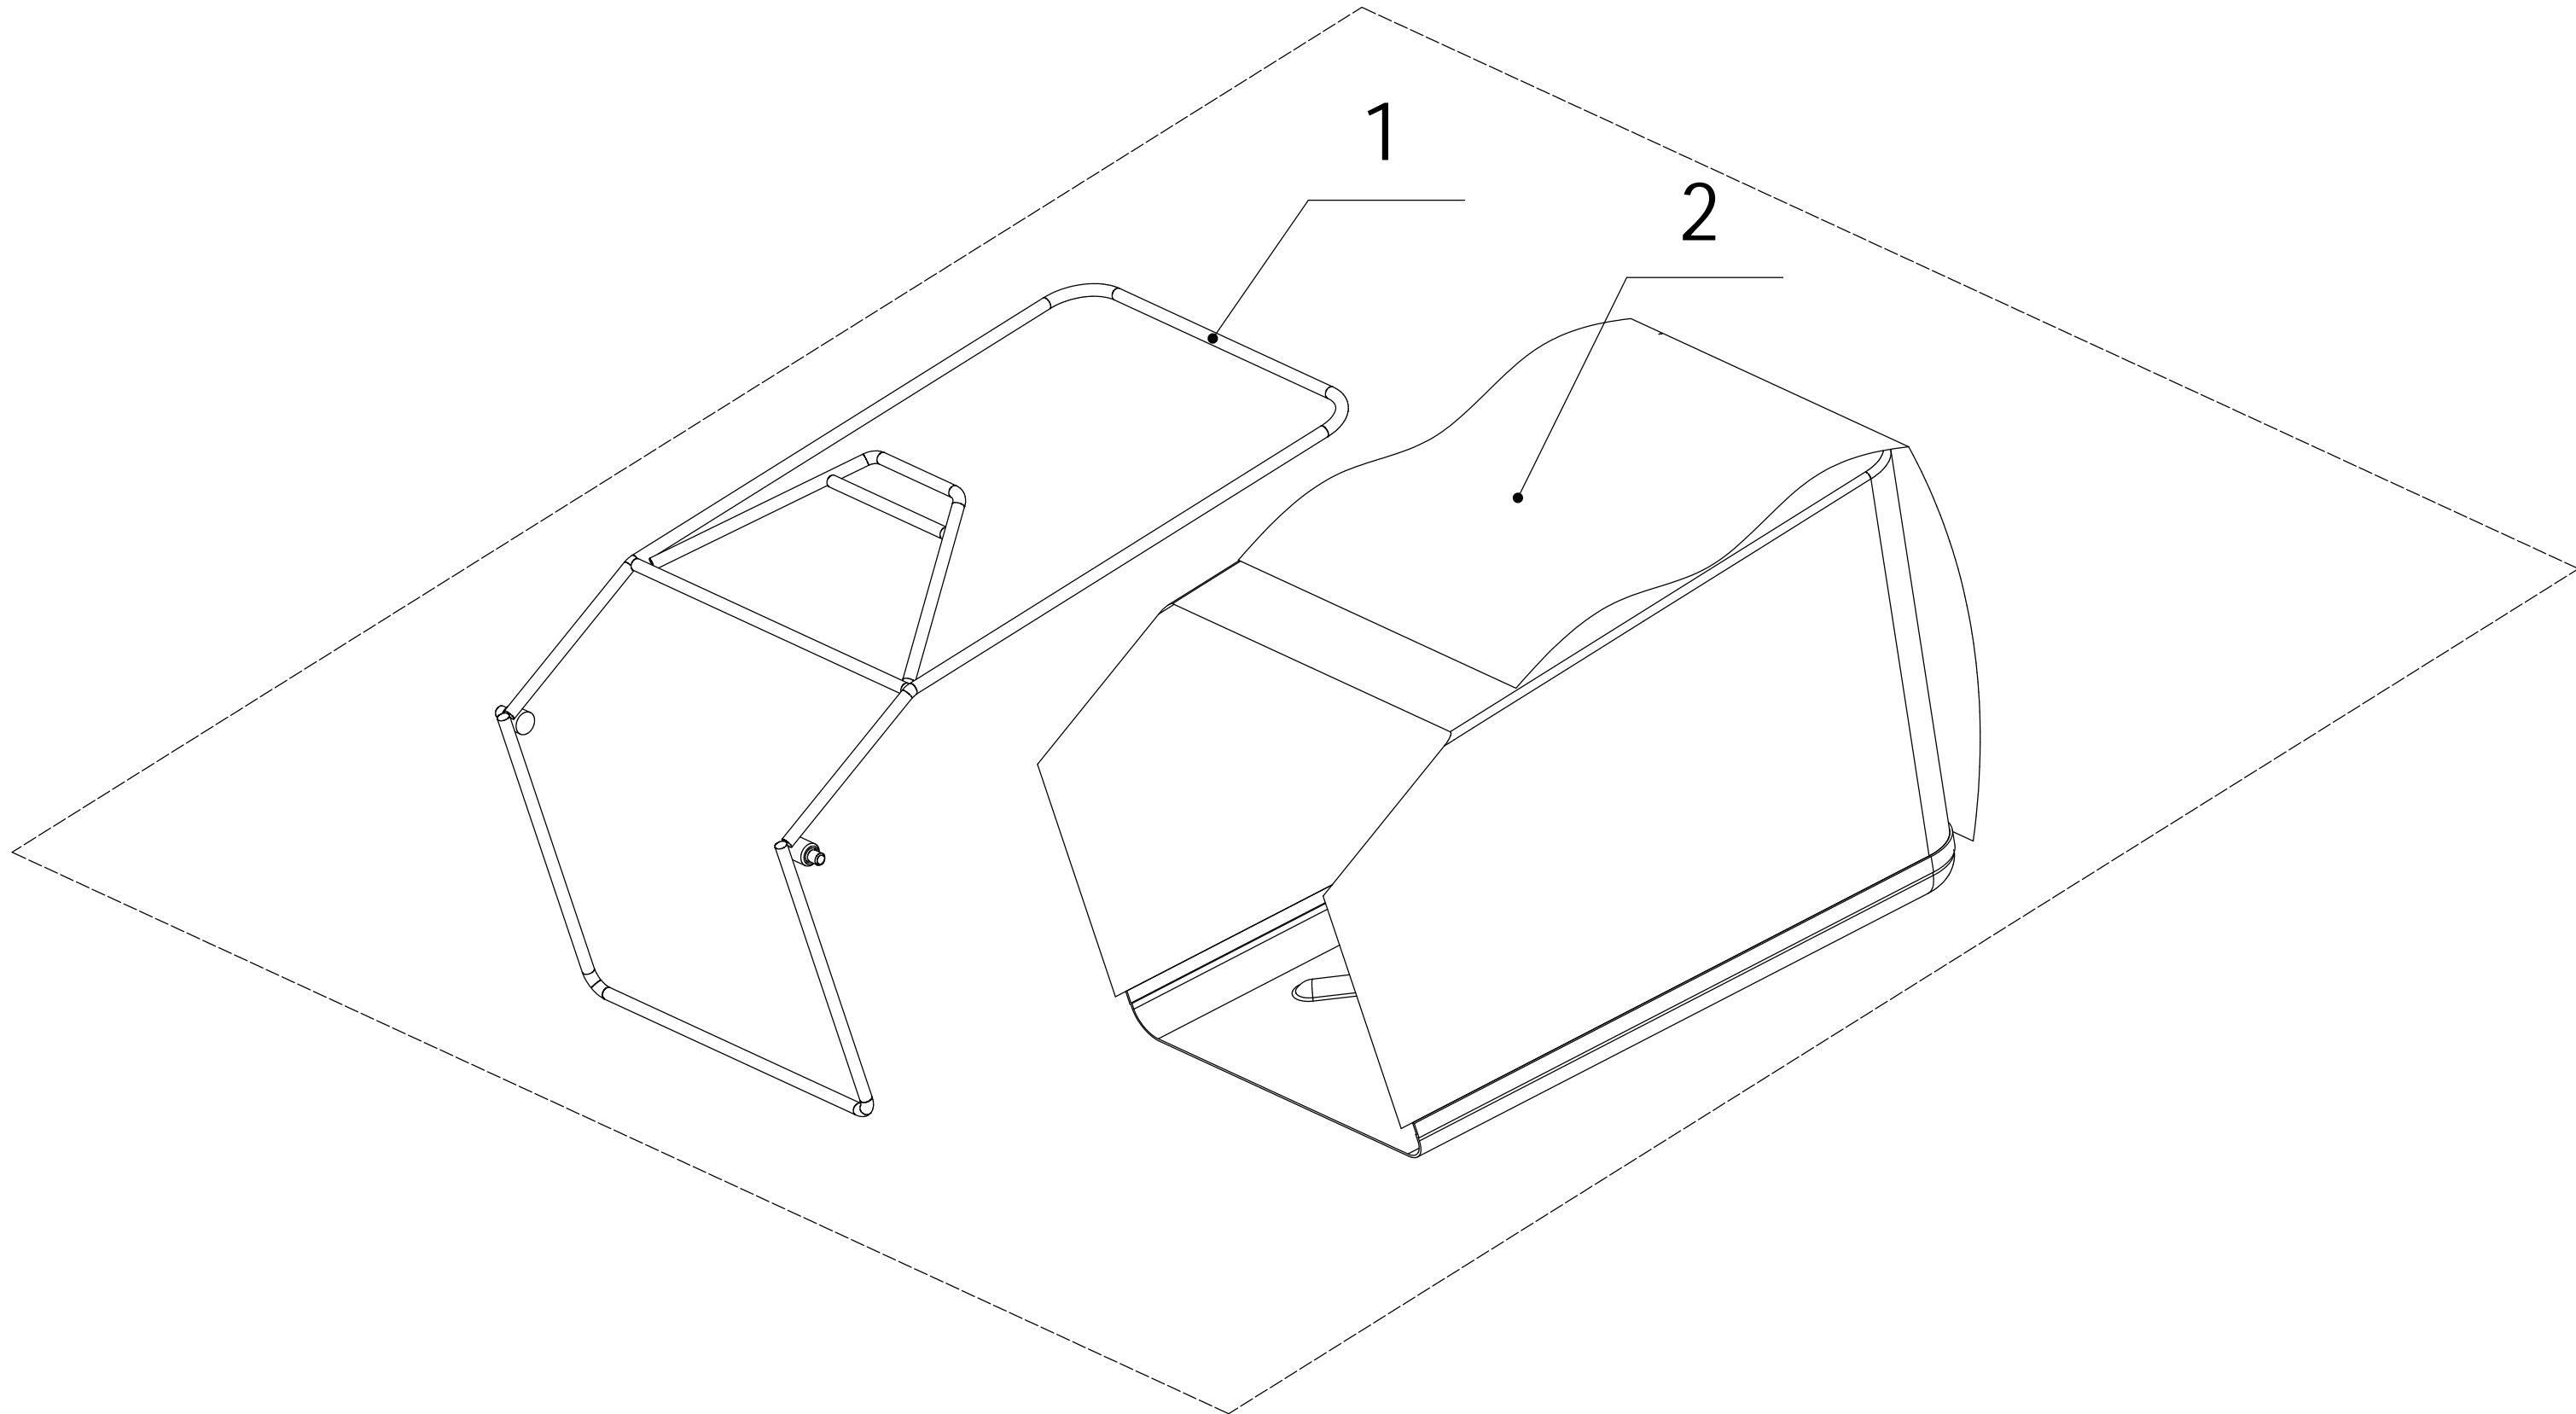

Grass Catcher

Order	Part Number	Name_English	Quantity
1	5040602010/22	Grass Bag Frame	1
2	5040603010/84	Grass Bag	1