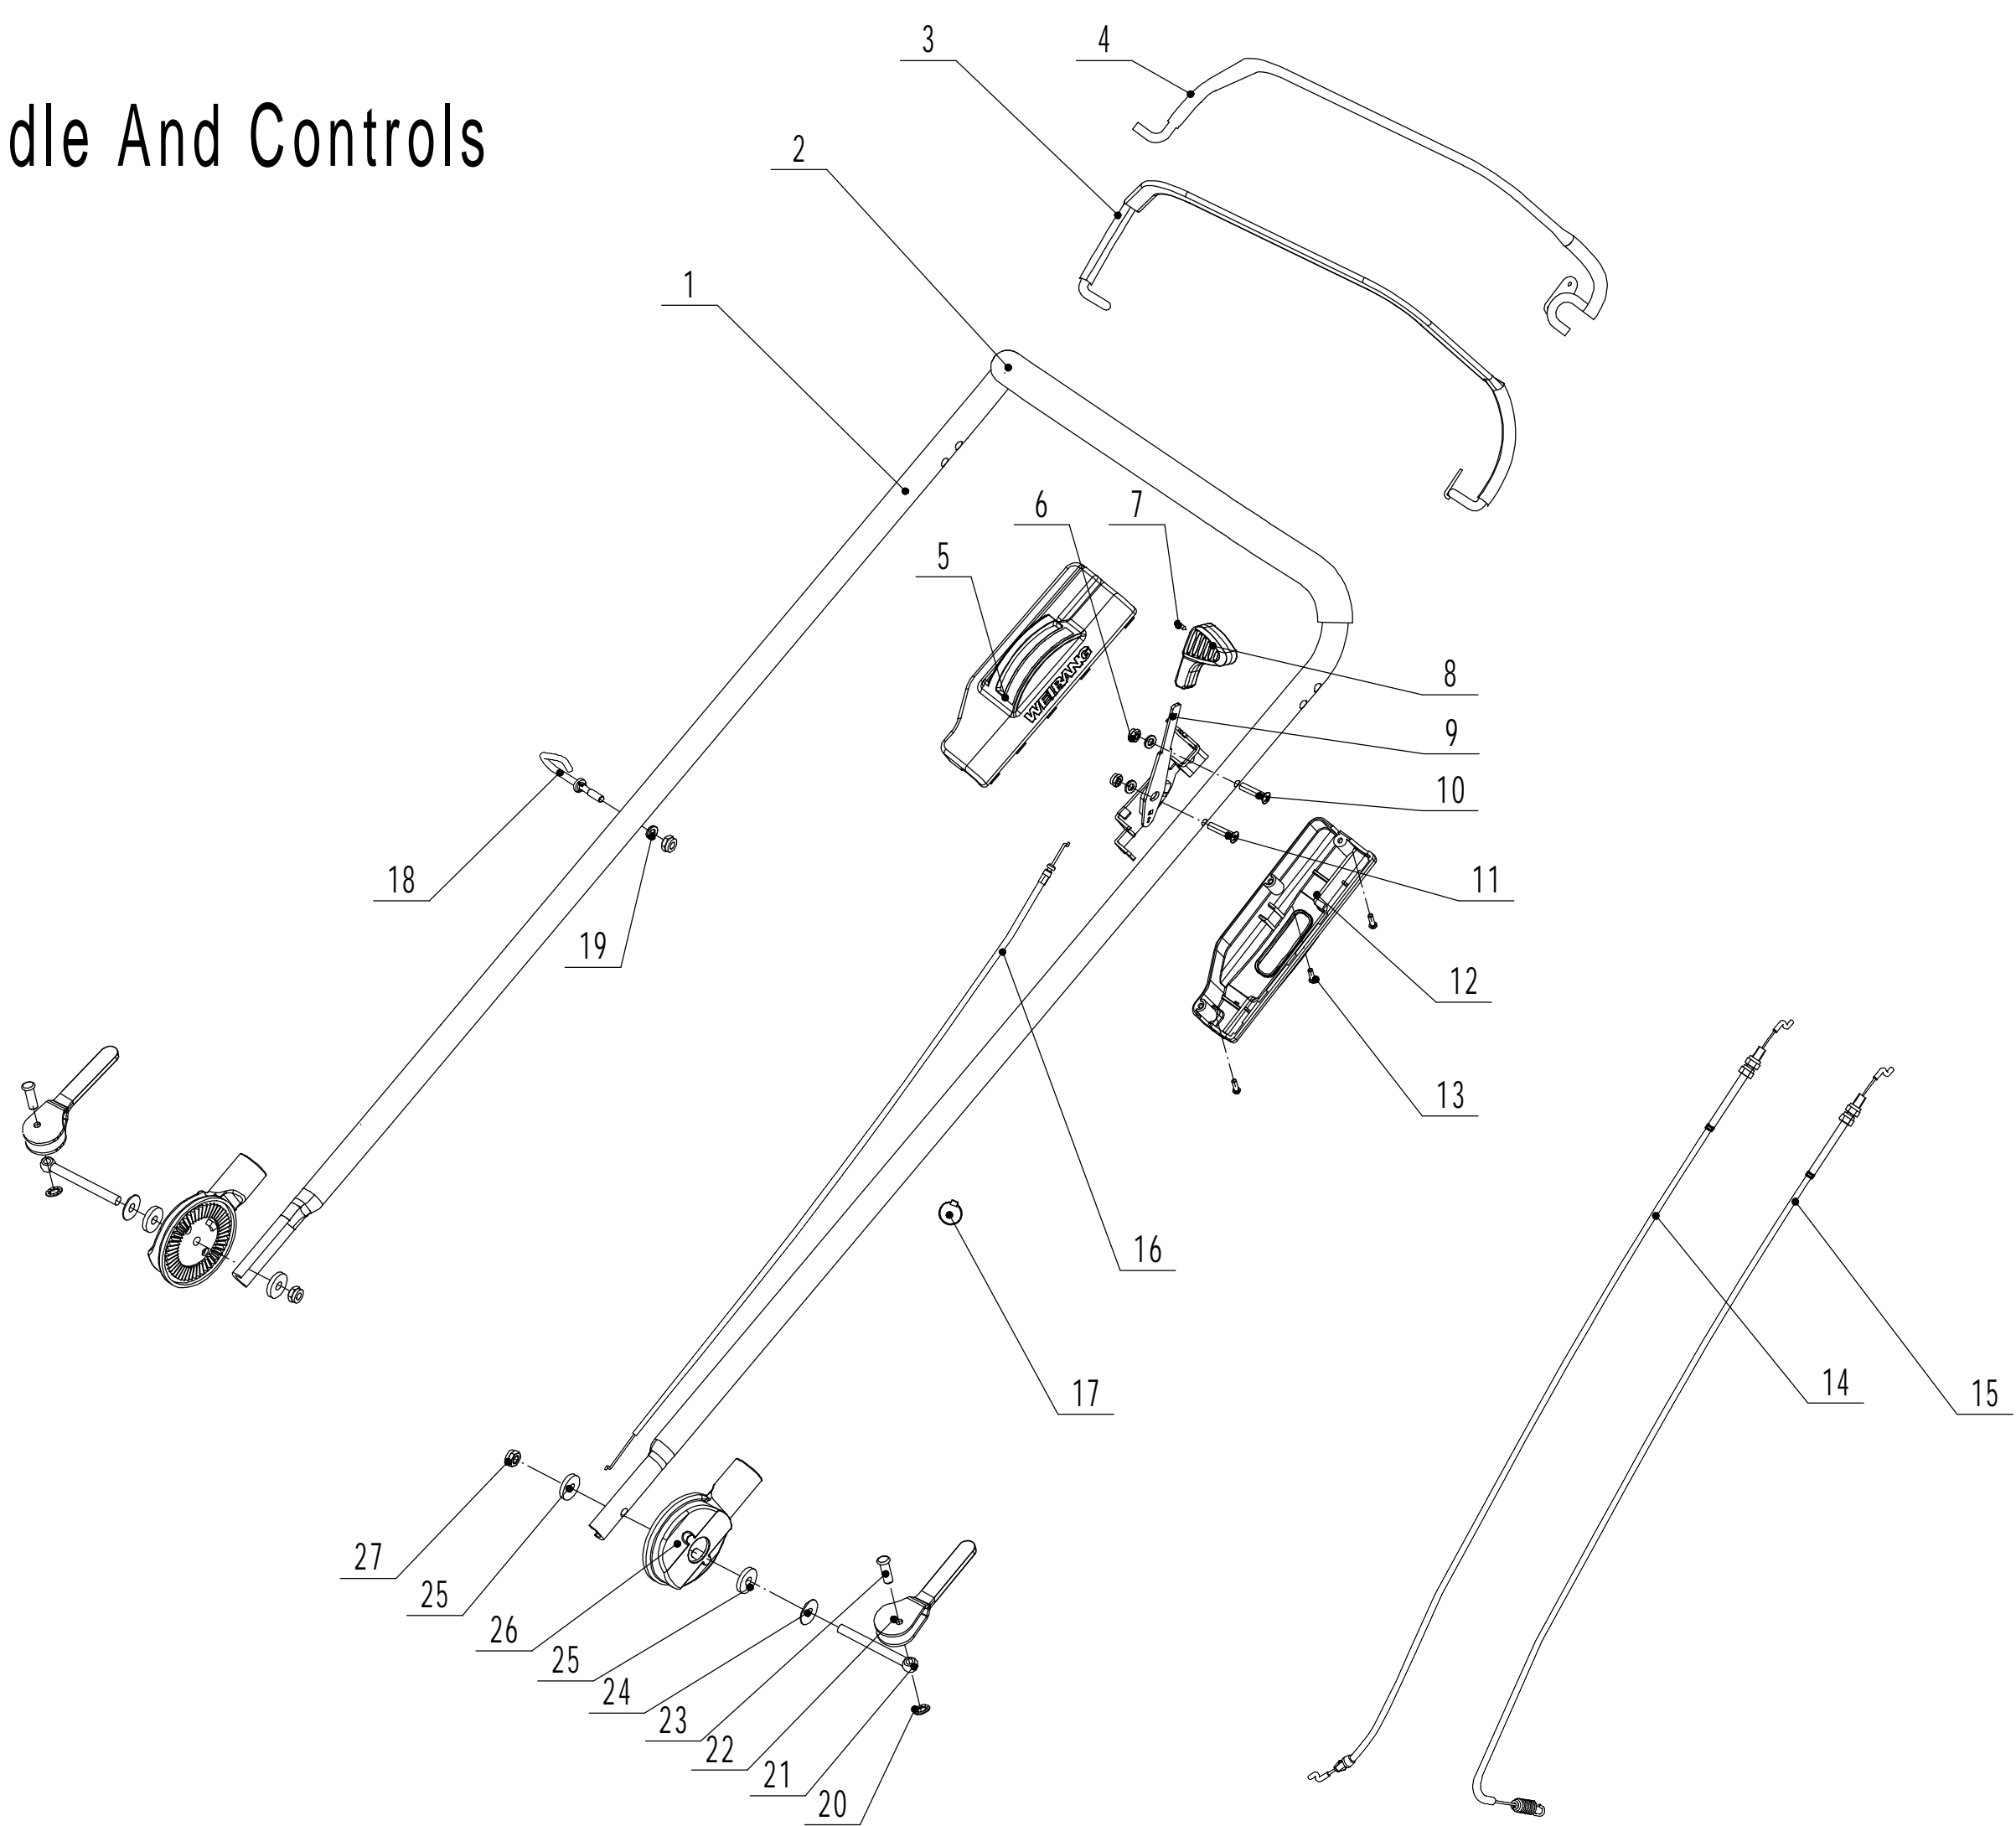

# Front Axle

<b>Order</b>	<b>Part Number</b>	<b>Name_English</b>	<b>Quantity</b>
1	5310214010	Wheel Cap	2
2	0101008015	Bolt - M8x15	2
3	0401008000	Spring Washer - M8	2
4	0301008000	Washer - M8	2
5	5310212010/40	Wheel Assembly	2
6	5310213010	Bearing	4
8	5310211010/02	Spacer - M12.7	2
9	5310210010/02	Plain Washer - M12.7	2
10	5310209010	Bearing Holder	4
11	5040201020/01	Front Axle Welding	1
12	0102006012	Bolt - M6x12	4
13	0202006000	Lock Nut - M6	4

# Handle And Controls

<b>Order</b>	<b>Part Number</b>	<b>Name_English</b>	<b>Quantity</b>
1	5020501020S/49	Handle	1
2	GM56E010000080	Handle Sheath	1
3	5320511030S/40	Clutch Lever	1
4	5320503020S/40	OPC Lever	1
5	GM46E050000030	Throttle Control Box Upper Cover	1
6	0202006000	Lock Nut - M6	3
7	0106003013	Screw - ST2.9x13	1
8	5380510010	Throttle Control Grip	1
9	GM46B050100000	Frame - Throttle Control	1
10	0108006040	Screw - M6x40	1
11	0108006050	Screw - M6x50	1
12	GM46E050000040	Throttle Control Box Lower Cover	1
13	0113040018	Screw - ST4x18	3
14	BS120-1140	OPC Cable	1
15	LH186-1225	Clutch Cable	1
16	YM72-1080-A	Throttle Cable	1
17	ZD3/190	Cable Tie - 3x190mm	1
18	4510511010/01	Hook - Starter Rope	1
19	0301006000	Washer - M6	3
20	4510114030	Fix Cap	2
21	GM48S000000100	Connecting Bolt	2
22	GM56A100400000	Lock Lever	2
23	0801008022	Axis Pin - 8x22	2
24	GM56A100000040/04	Spacer	2
25	GM56A100000050/01	Spacer	3
26	GM48S030200000	Tooth Disc Kit	2
27	0201008000DD	Lock Nut - M8	2