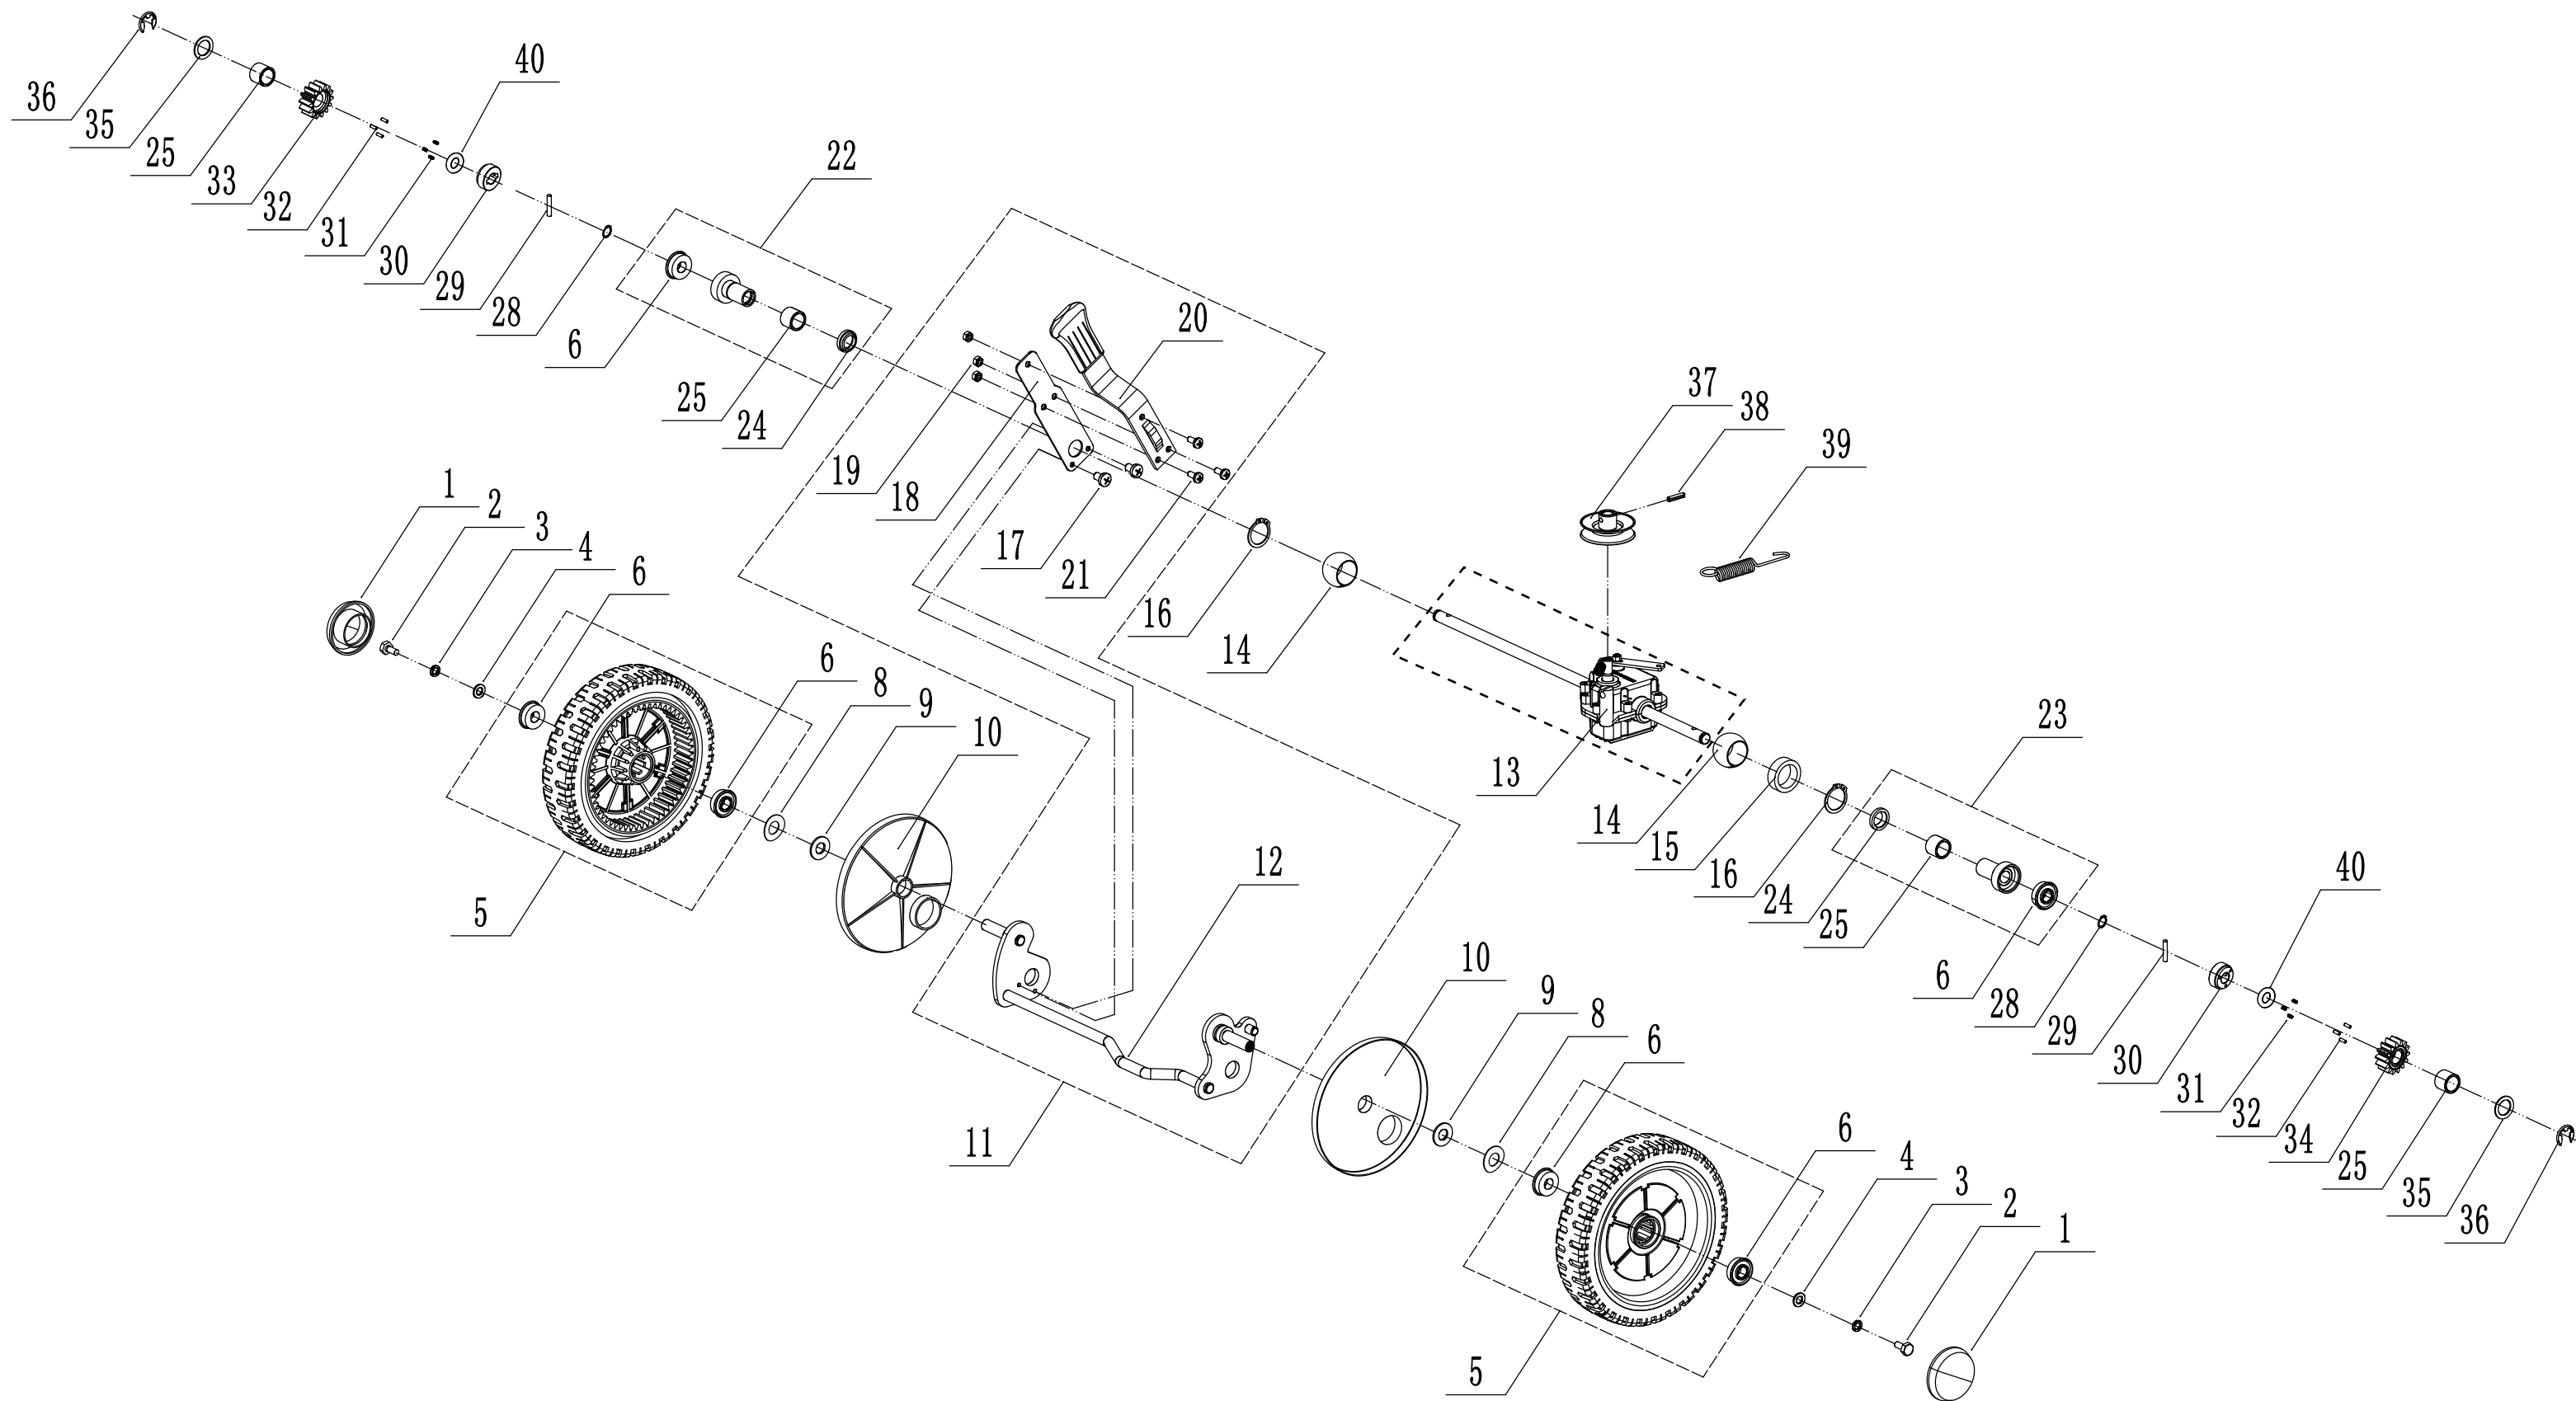

Rear Axle

Order	Part Number	Name_English	Quantity
1	5310214010	Wheel Cap	2
2	0101008015	Bolt - M8x15	2
3	0401008000	Spring Washer - M8	2
4	0301008000	Washer - M8	2
5	5340309010/40	Wheel Assembly	2
6	5310213010	Bearing	4
8	5310211010/02	Spring Washer - M12.7	2
9	5310210010/02	Plain Washer - M12.7	2
10	5340312010	Rear Wheel Shield	2
12	5040301013/01	Rear Axle Frame	1
13	Y205040P	Rear Transmission Assembly	1
14	5320328010	Nylon Ball Bearing	2
15	5320329010/02	Rear Axle Partition	1
16	1001020000	Circlip - M20	2
17	0104005008	Screw - M5x8	2
18	5360311010/22	Spring Of Adjustment Lever	1
19	0202006000	Lock Nut - M6	3
20	5360310010/40	Adjustment Lever	1
21	0104006014	Screw - M6x14	3
22	Y065321	Right Bearing Sheath Assembly	1
23	Y065320	Left Bearing Sheath Assembly	1
24	5320327010	Dustproof Ring	2
25	5320326010P	Bearing	4
28	1001012000	Circlip - M12	2
29	HQ000100060	Pin For Ratchet	2
30	HQ000100050	Ratchet	2
31	HQ000100040	Spring	6
32	HQ000100030	Pin	6
33	HQ000100020	Drive Pinion - R/H	1
34	HQ000100010	Drive Pinion - L/H	1
35	5020311010/04	Washer	2
36	1301009000	E-Clip - M9	2
37	5020308020	Gearbox Pulley	1
38	0701005020	Spring Pin - 5x20	2
39	4820317010	Gearbox Spring	1
40	1401025015	O-Sealing Ring	2