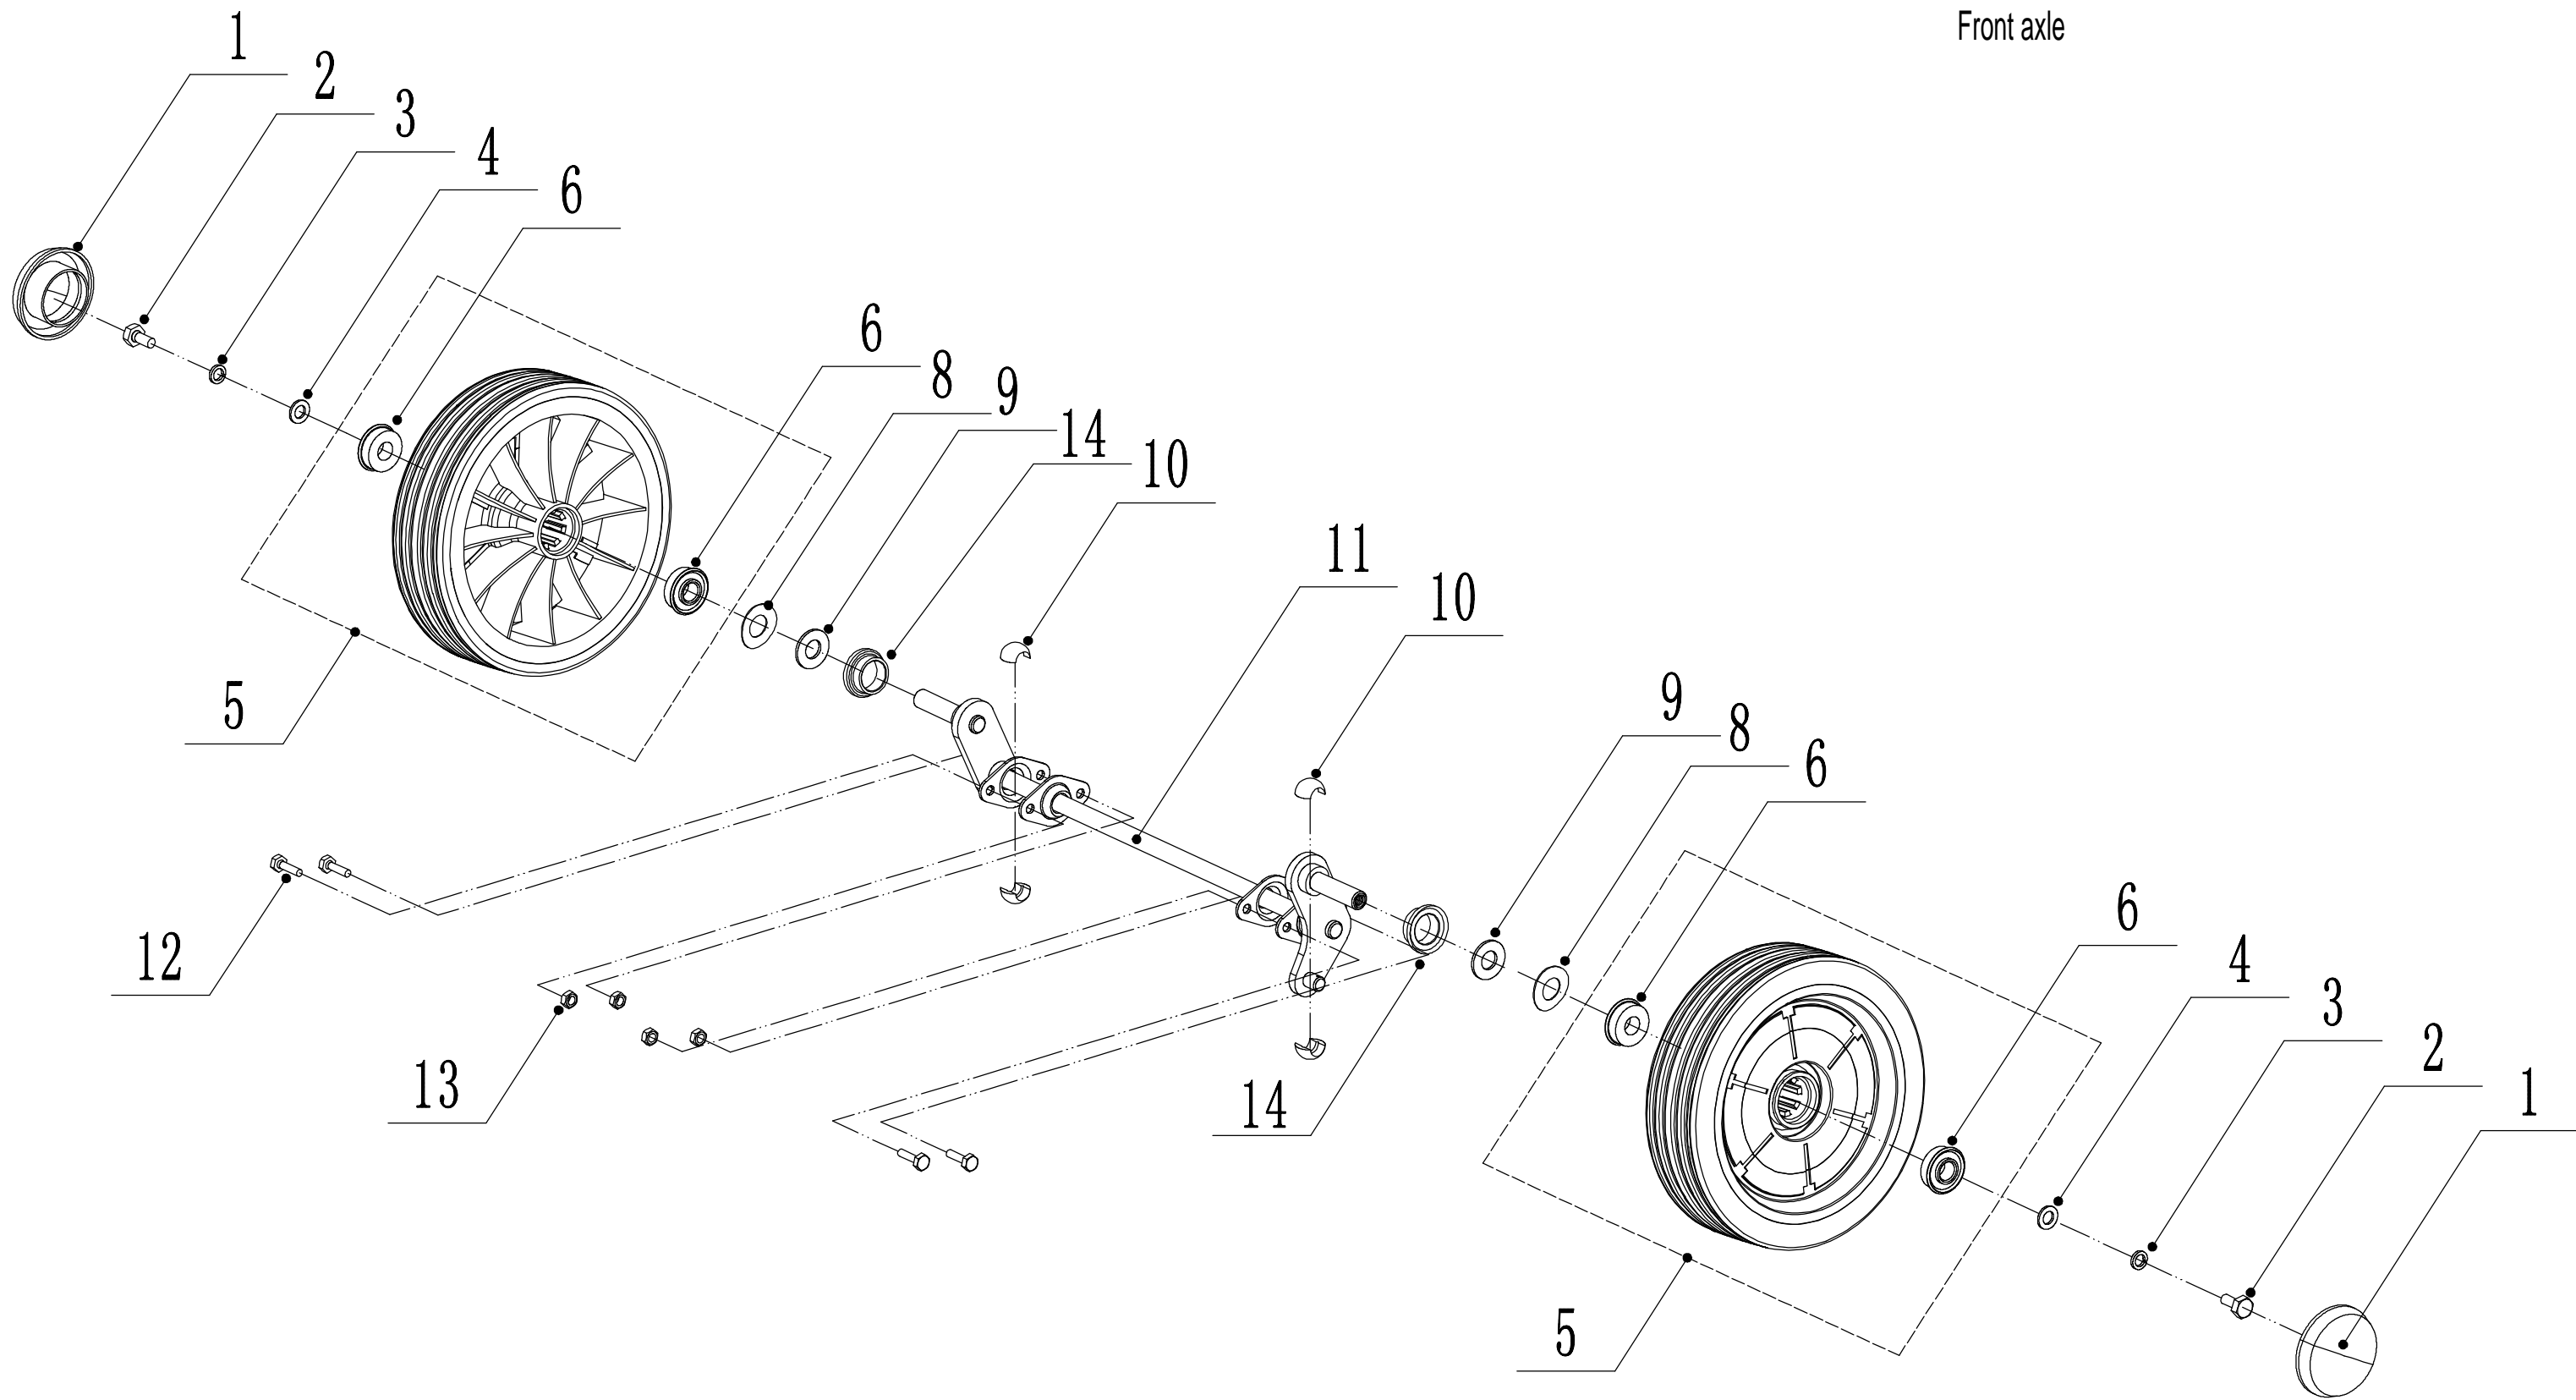

Model:WB506HC-3IN1
Service code:W506HCT000B2009
Blade system

Order	Part Number	Name_English	Quantity
1	5310112010/02	Engine Washer	3
2	5320115010	Screw-3/8x16x25	3
4	5310401010	Key	1
5	5320404020/02	Blade Boss	1
6	5310402010	Friction Disc	2
7	5020405010A/32	Blade	1
8	5310404010/02	Locking Disc	1
9	5310406010/04	Dish Washer	1
10	5320405010	Blade Bolt - 3/8x24x51	1

Model:WB506HC-3IN1

Service code:W506HCT000B2009

Front axle

Order	Part Number	Name_English	Quantity
1	GM53D060000030	Wheel Cap	2
2	0101008015	Bolt - M8x15	2
3	0401008000	Spring Washer - M8	2
4	0301008000	Washer - M8	2
5	GM53D040000000	Wheel Assembly	2
6	5310213010	Bearing	4
8	5310211010/02	Spacer - M12.7	2
9	5310210010/02	Plain Washer - M12.7	2
10	5310209010	Bearing Holder	4
11	5040201010/01	Front Axle Welding	1
12	0102006012	Bolt - M6x12	4
13	0202006000	Lock Nut - M6	4
14	GM53D040000060	waterproof ring	2