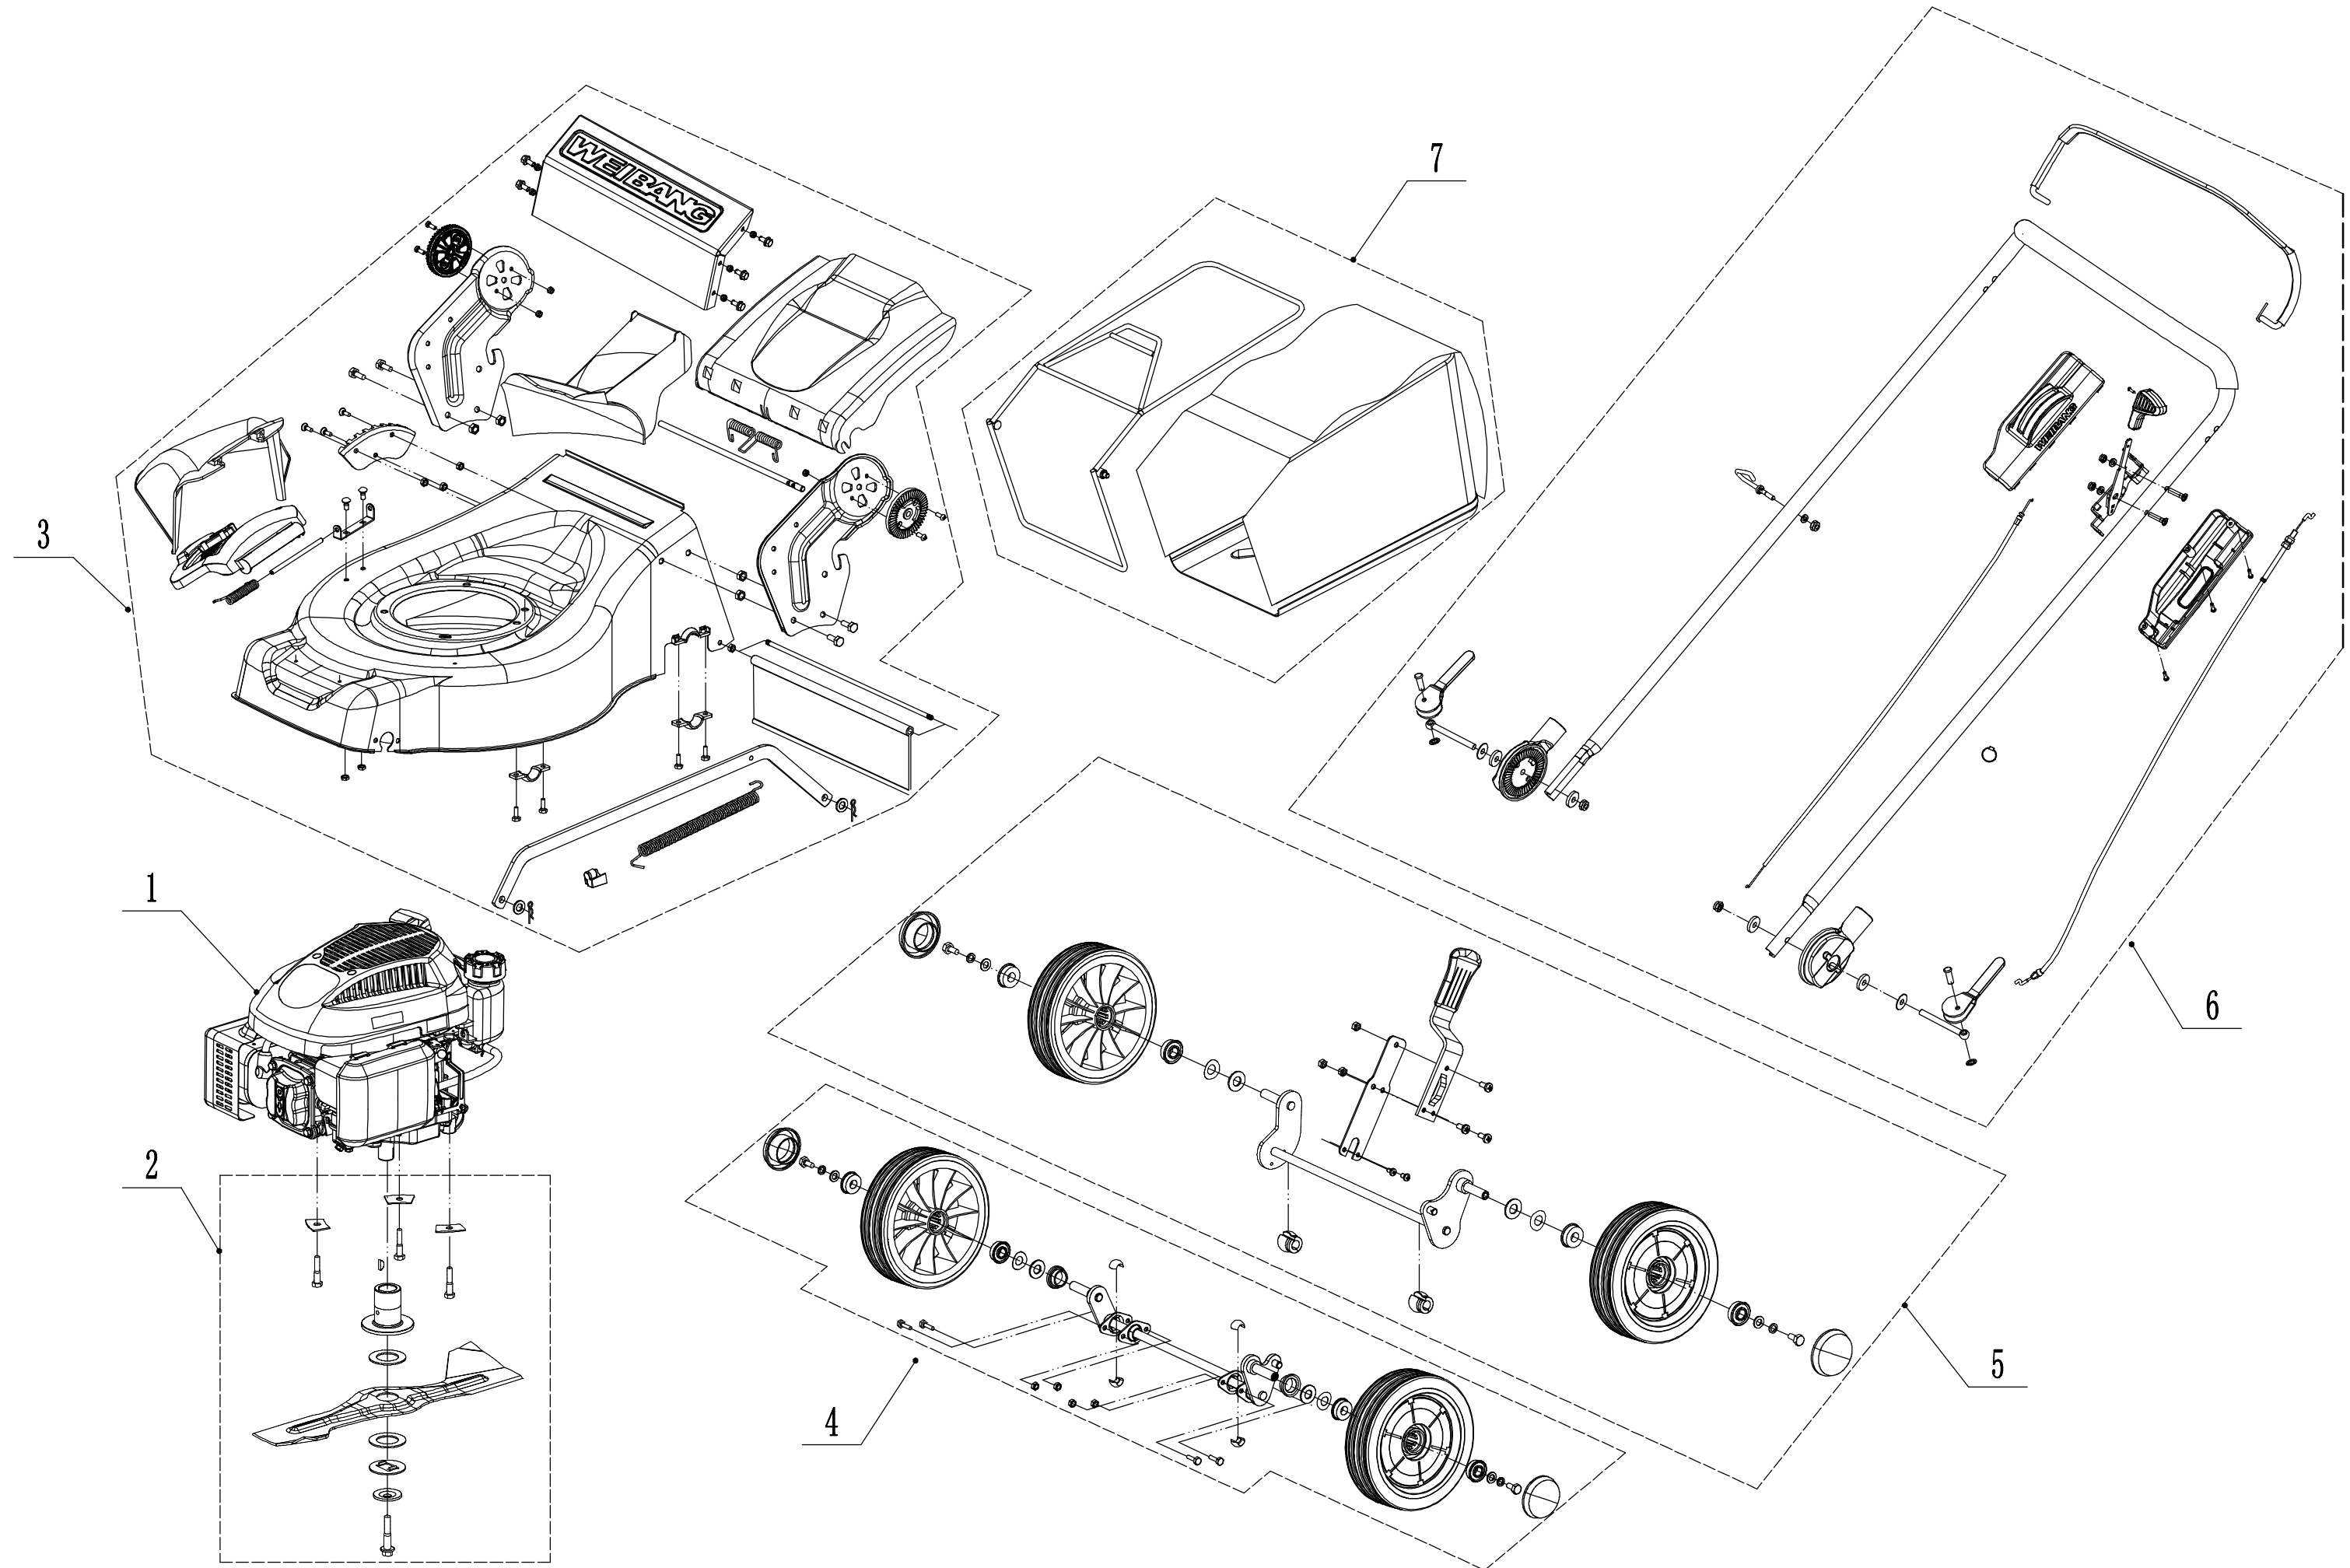

Model:WB506HC-3IN1
Service code:W506HCT000B2009

Subassembly Code	Name_English	Parts List
1		engine
2		Main Body
3		Blade System
4		Front axle
5		Rear axle
6		Handle and Controls
7		Grasscatcher
2021	Household Mower	WB506HC-3IN1

Model:WB506HC-3IN1

Service code:W506HCT000B2009

Main body

Order	Part Number	Name_English	Quantity
1	5040101013/49	Chassis	1
2	0102008016	Bolt - M8x16	4
3	0104005012	Screw - M5x12	4
4	AVSA000000040/22	Tooth Disc	2
5	4560112010K/40	AVS Bracket - R/H	1
6	0202005000	Lock Nut - M5	4
7	0202008000	Lock Nut - M8	4
8	4560111010K/40	AVS Bracket - L/H	1
9	0102006012	Bolt - M6x12	10
10	5040111030/49	Connector	1
11	0104006016	Screw - M6x16	3
12	4560110010/01	Graduator	1
13	0202006000	Lock Nut - M6	11
14	5040108010	Side Discharge Deflector	1
15	5040107012	Side Discharge Cover Kit	1
16	5020119010	Side Discharge Cover Pivot	1
17	5020120010/02	Side Discharge Cover Spring	1
18	0107006014	Bolt	2
19	5020118010/02	Side Discharge Cover Bracket	1
20	0204006000	Lock Nut - M6	2
21	5320114020/02	Upper Bearing Bracket	2
22	5040113010	Trailing Flap	1
23	5040112010/02	Pivot - Trailing Flap	1
24	5040104010	Mulching Plug	1
25	5040106010/02	Pivot - Rear Cover	1
26	5360118010	Spring - Rear Cover	1
27	5040105010	Rear Cover	1
28	0301010000	Plain Washer - M10	2
29	WB2100020102	Spring - Connecting Rod	1
30	5040109050/40	Connecting Rod	1
31	5320333010	Spring Clip	2
32	4560109012	Spring Bracket	1

Model:WB506HC-3IN1
Service code:W506HCT000B2009
Blade system

Order	Part Number	Name_English	Quantity
1	5310112010/02	Engine Washer	3
2	5320115010	Screw-3/8x16x25	3
4	5310401010	Key	1
5	5320404020/02	Blade Boss	1
6	5310402010	Friction Disc	2
7	5020405010A/32	Blade	1
8	5310404010/02	Locking Disc	1
9	5310406010/04	Dish Washer	1
10	5320405010	Blade Bolt - 3/8x24x51	1