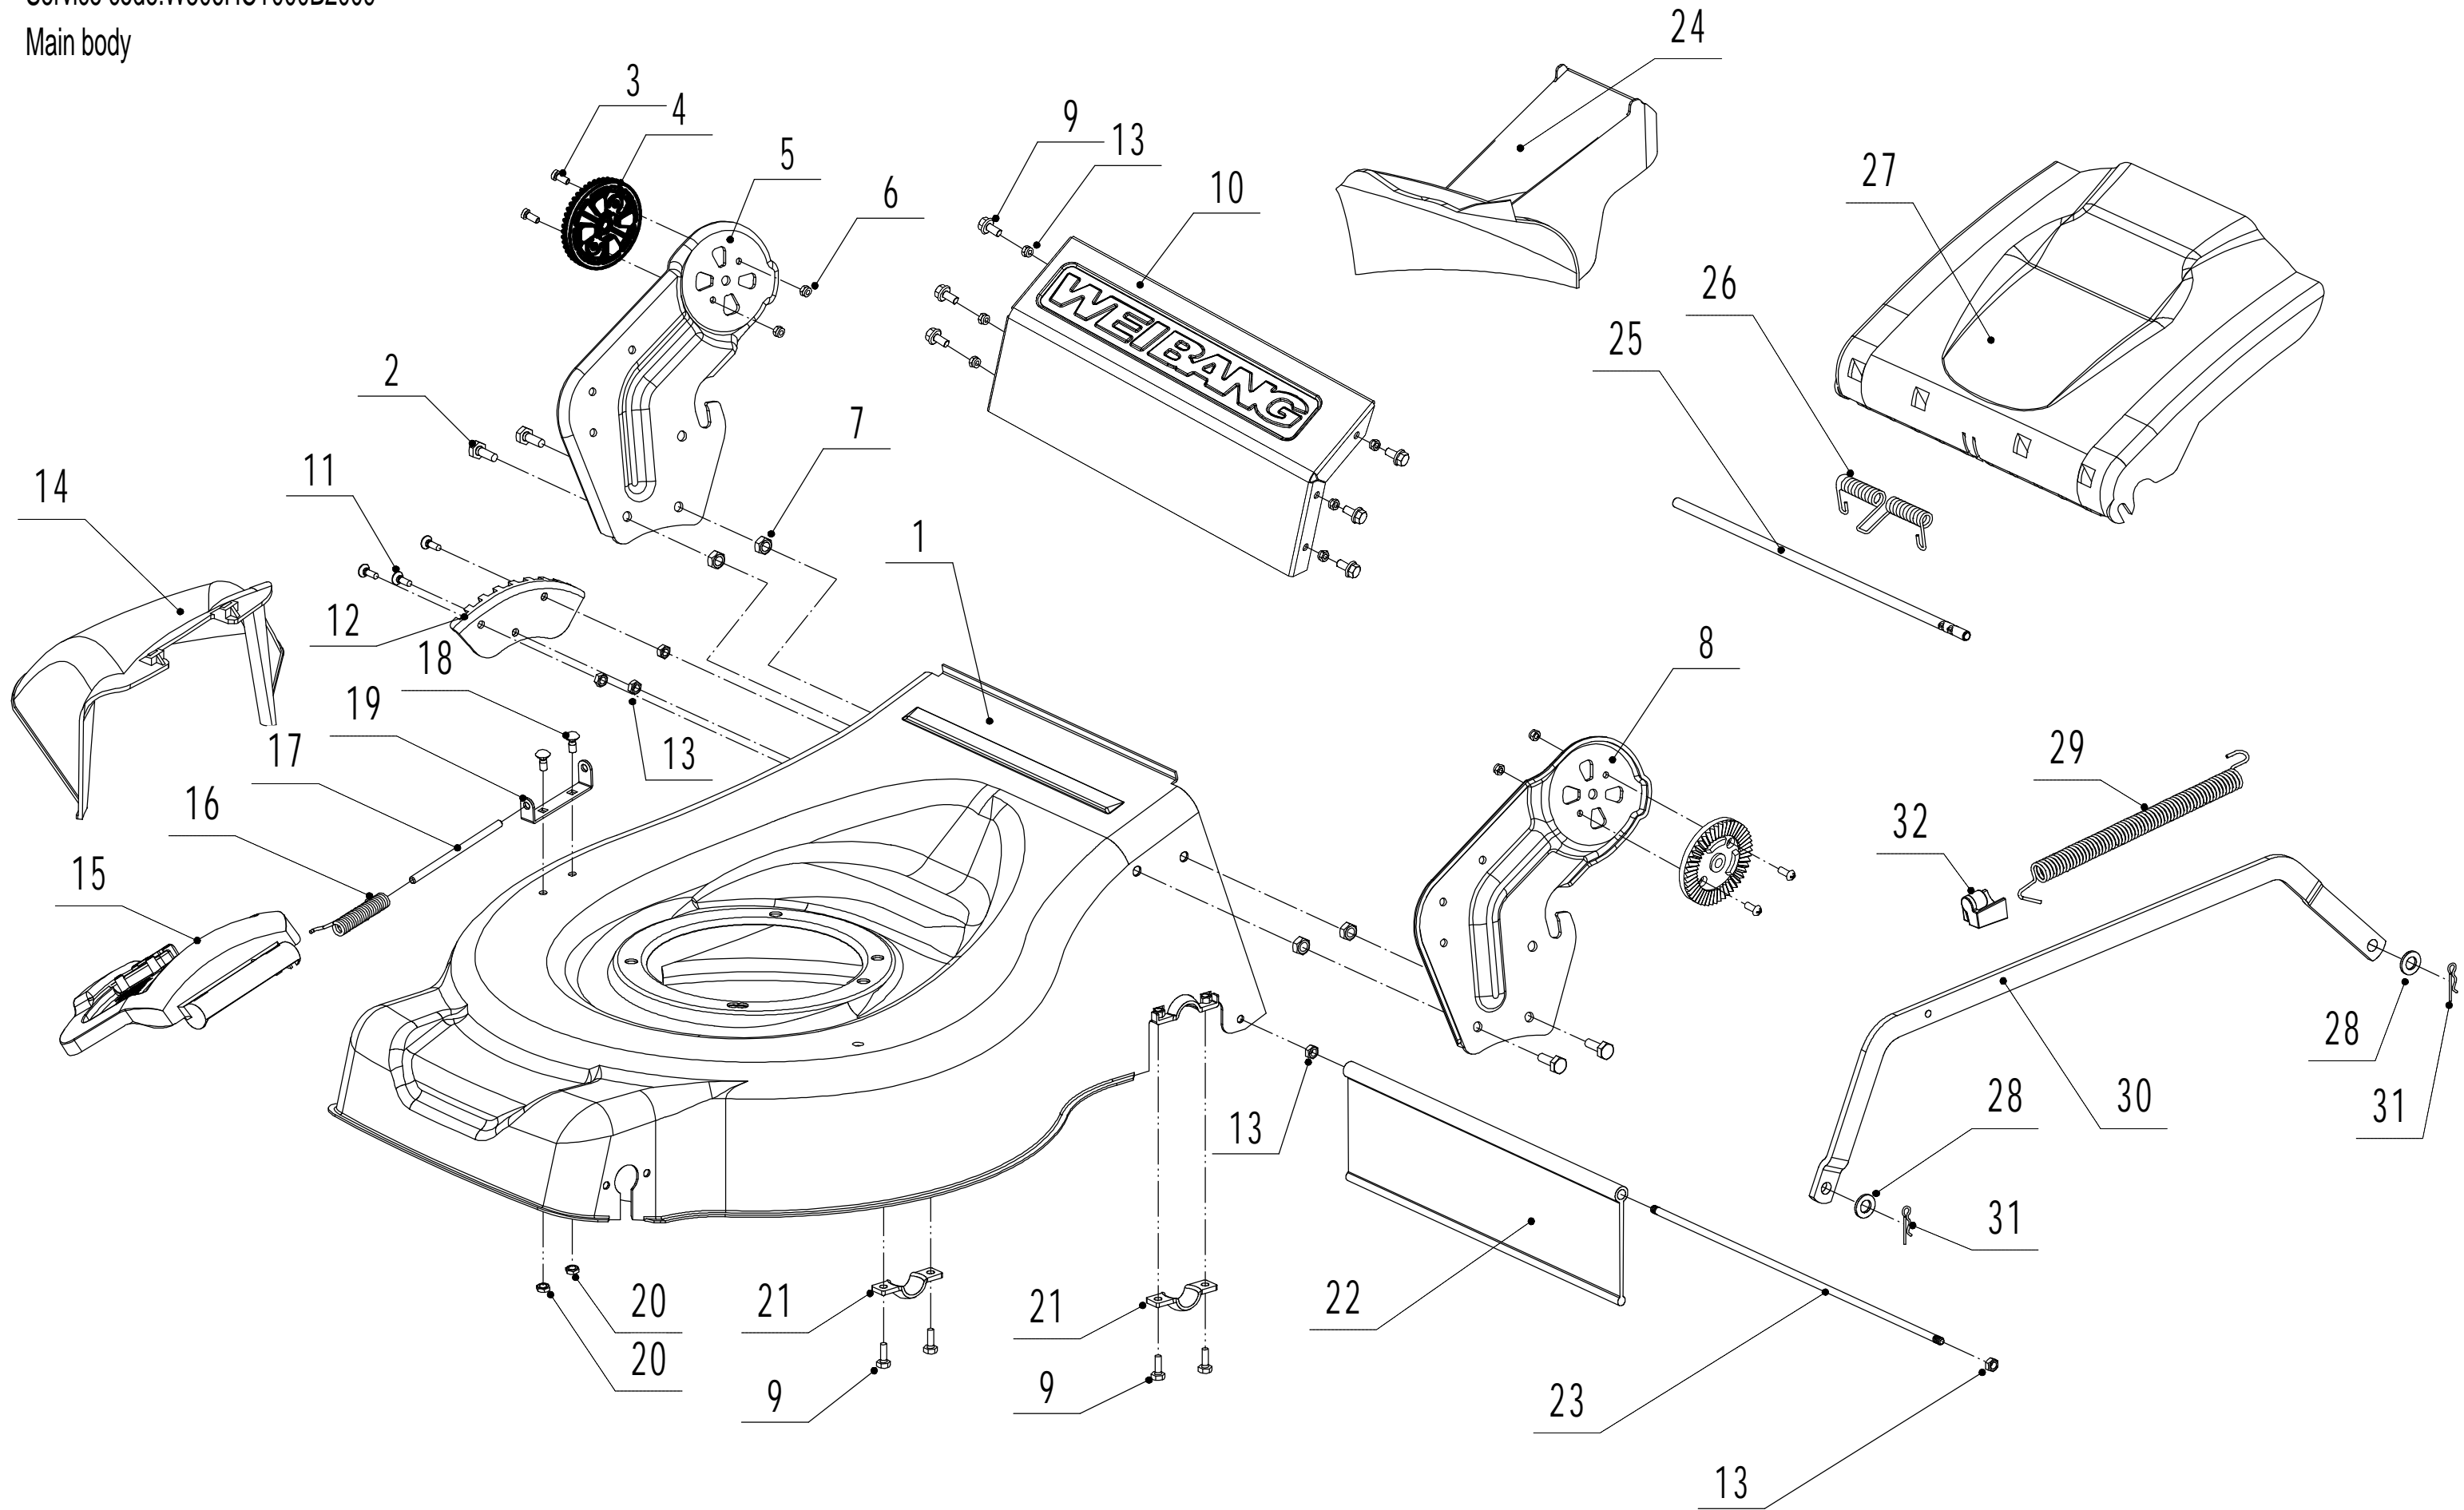

Model:WB506HC-3IN1
Service code:W506HCT000B2009

Subassembly Code	Name_English	Parts List
1		engine
2		Main Body
3		Blade System
4		Front axle
5		Rear axle
6		Handle and Controls
7		Grasscatcher
2021	Household Mower	WB506HC-3IN1

Model:WB506HC-3IN1

Service code:W506HCT000B2009

Main body

Order	Part Number	Name_English	Quantity
1	5040101013/49	Chassis	1
2	0102008016	Bolt - M8x16	4
3	0104005012	Screw - M5x12	4
4	AVSA000000040/22	Tooth Disc	2
5	4560112010K/40	AVS Bracket - R/H	1
6	0202005000	Lock Nut - M5	4
7	0202008000	Lock Nut - M8	4
8	4560111010K/40	AVS Bracket - L/H	1
9	0102006012	Bolt - M6x12	10
10	5040111030/49	Connector	1
11	0104006016	Screw - M6x16	3
12	4560110010/01	Graduator	1
13	0202006000	Lock Nut - M6	11
14	5040108010	Side Discharge Deflector	1
15	5040107012	Side Discharge Cover Kit	1
16	5020119010	Side Discharge Cover Pivot	1
17	5020120010/02	Side Discharge Cover Spring	1
18	0107006014	Bolt	2
19	5020118010/02	Side Discharge Cover Bracket	1
20	0204006000	Lock Nut - M6	2
21	5320114020/02	Upper Bearing Bracket	2
22	5040113010	Trailing Flap	1
23	5040112010/02	Pivot - Trailing Flap	1
24	5040104010	Mulching Plug	1
25	5040106010/02	Pivot - Rear Cover	1
26	5360118010	Spring - Rear Cover	1
27	5040105010	Rear Cover	1
28	0301010000	Plain Washer - M10	2
29	WB2100020102	Spring - Connecting Rod	1
30	5040109050/40	Connecting Rod	1
31	5320333010	Spring Clip	2
32	4560109012	Spring Bracket	1

Model:WB506HC-3IN1
Service code:W506HCT000B2009
Blade system

Order	Part Number	Name_English	Quantity
1	5310112010/02	Engine Washer	3
2	5320115010	Screw-3/8x16x25	3
4	5310401010	Key	1
5	5320404020/02	Blade Boss	1
6	5310402010	Friction Disc	2
7	5020405010A/32	Blade	1
8	5310404010/02	Locking Disc	1
9	5310406010/04	Dish Washer	1
10	5320405010	Blade Bolt - 3/8x24x51	1