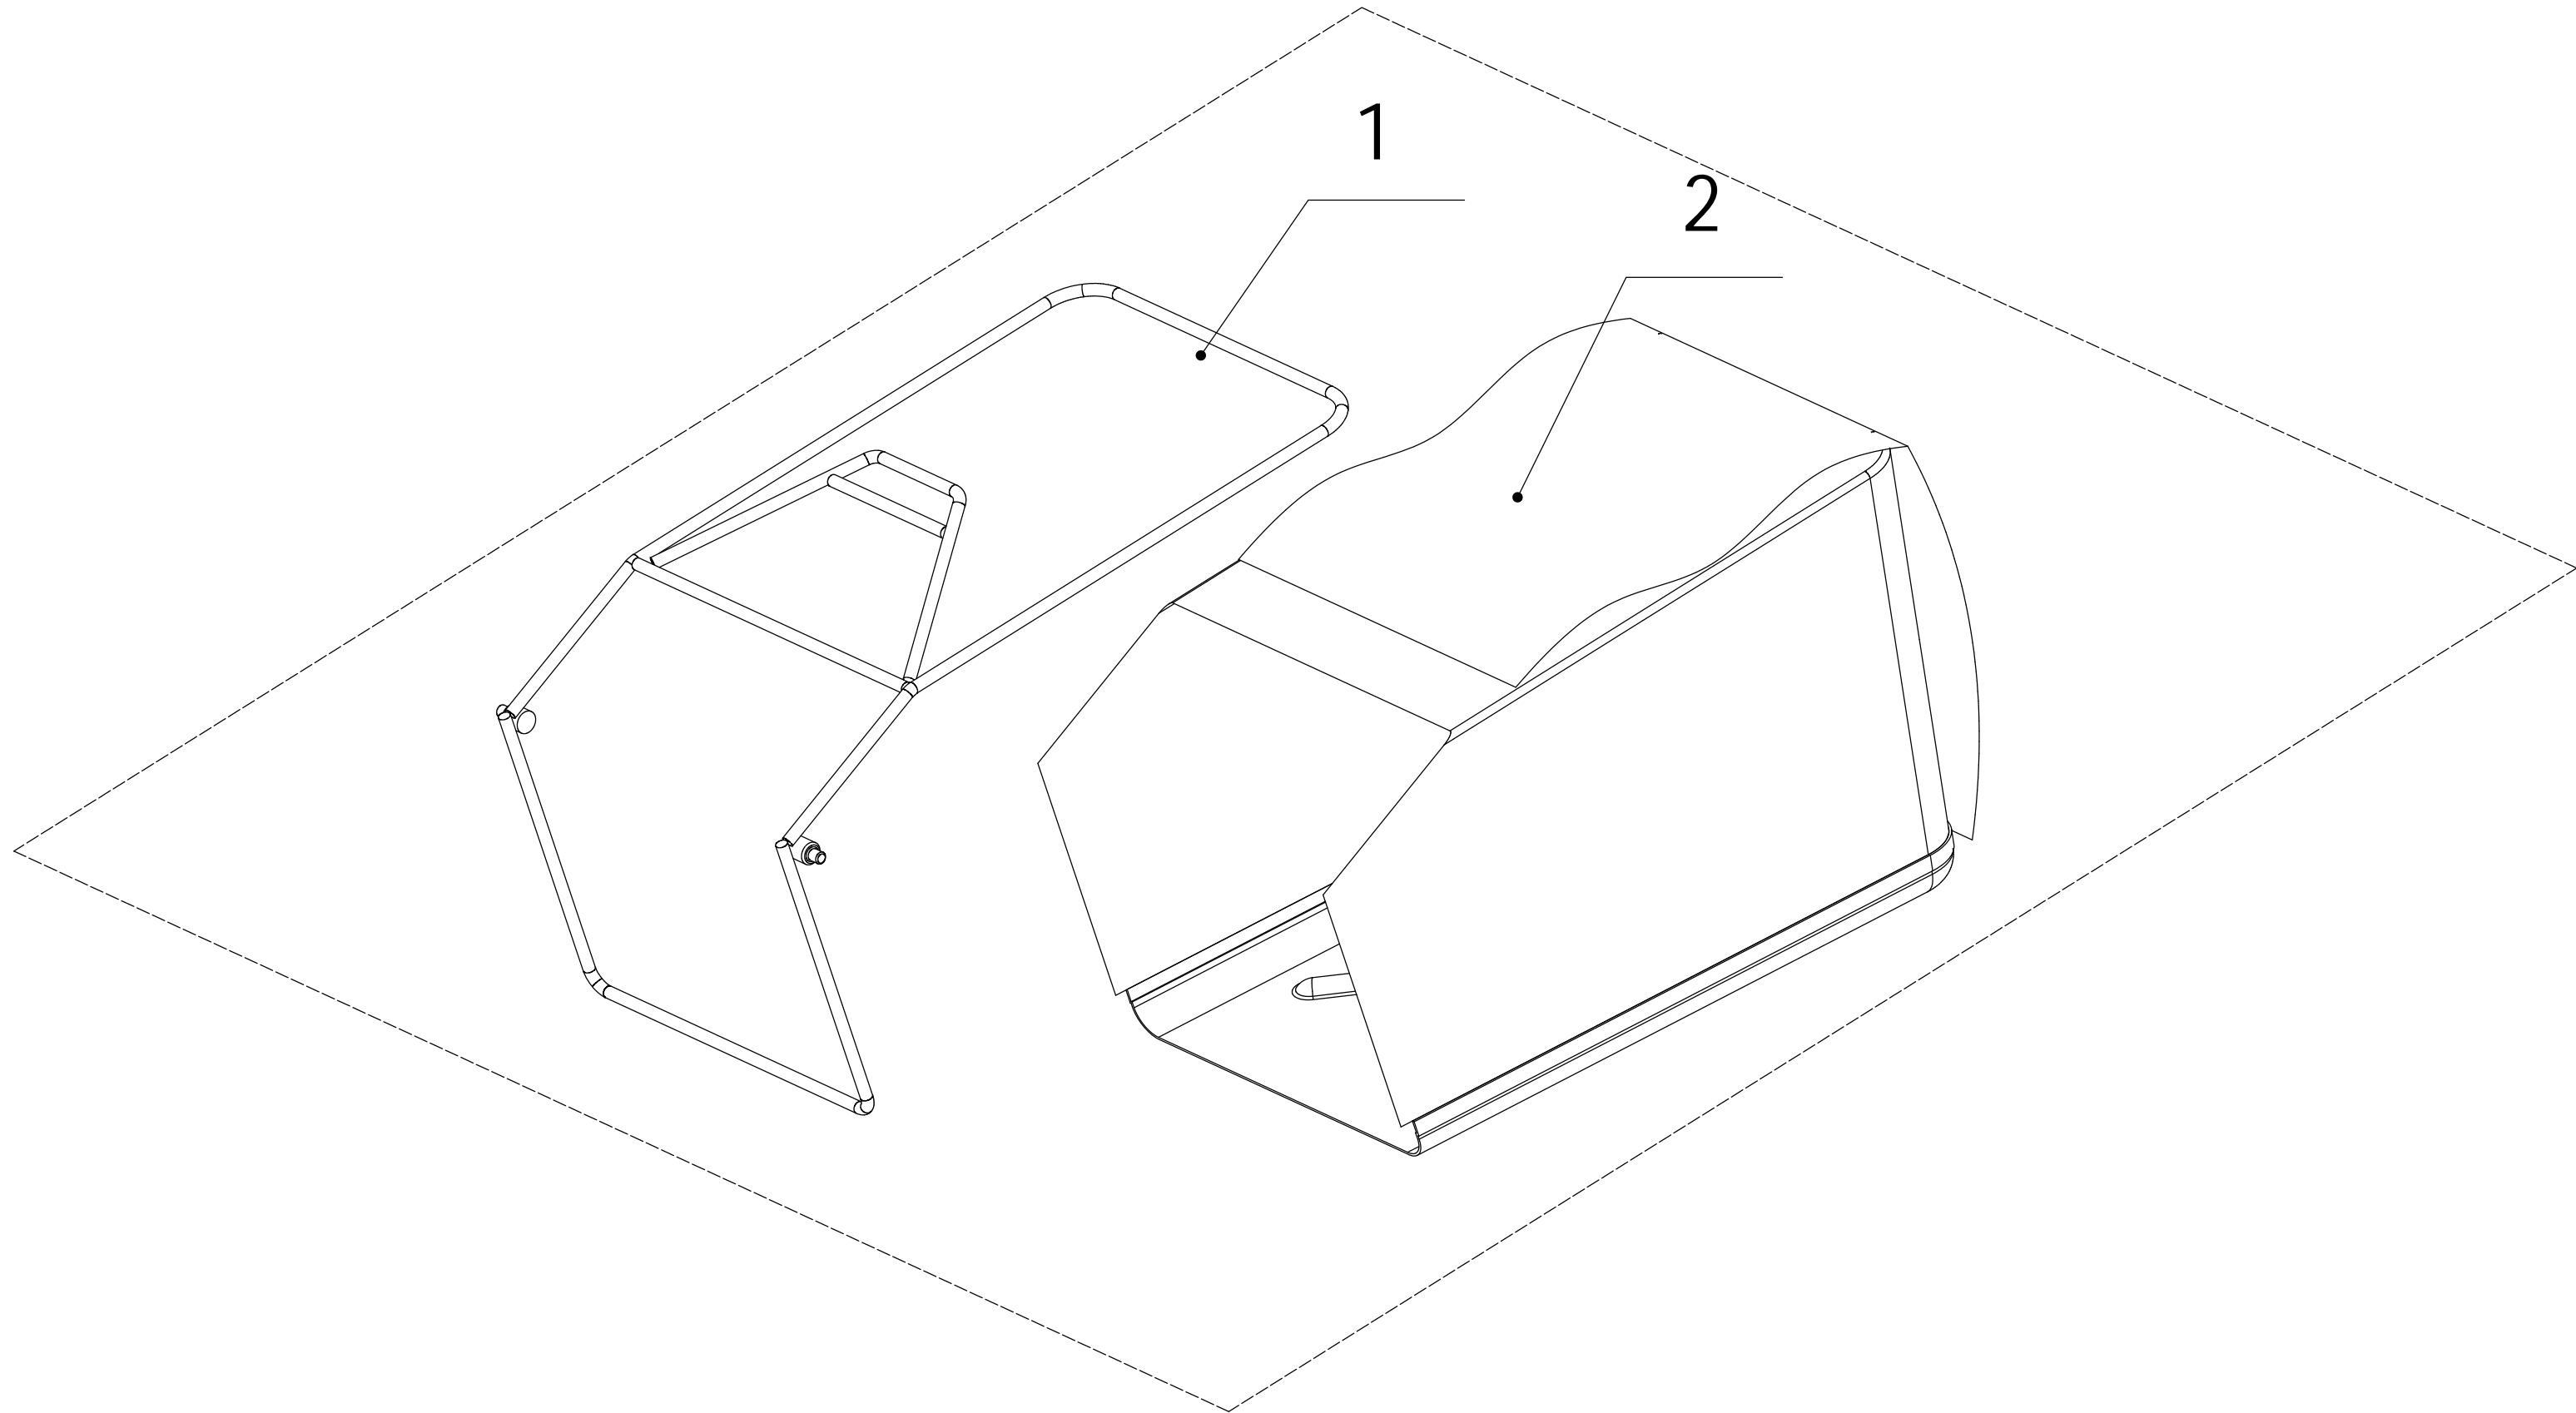

Model:WB506HC-3IN1
Service code:W506HCT000B2009
Grass catcher

Order	Part Number	Name_English	Quantity
1	5040602010/22	Grass Bag Frame	1
2	5040603010/84	Grass Bag	1