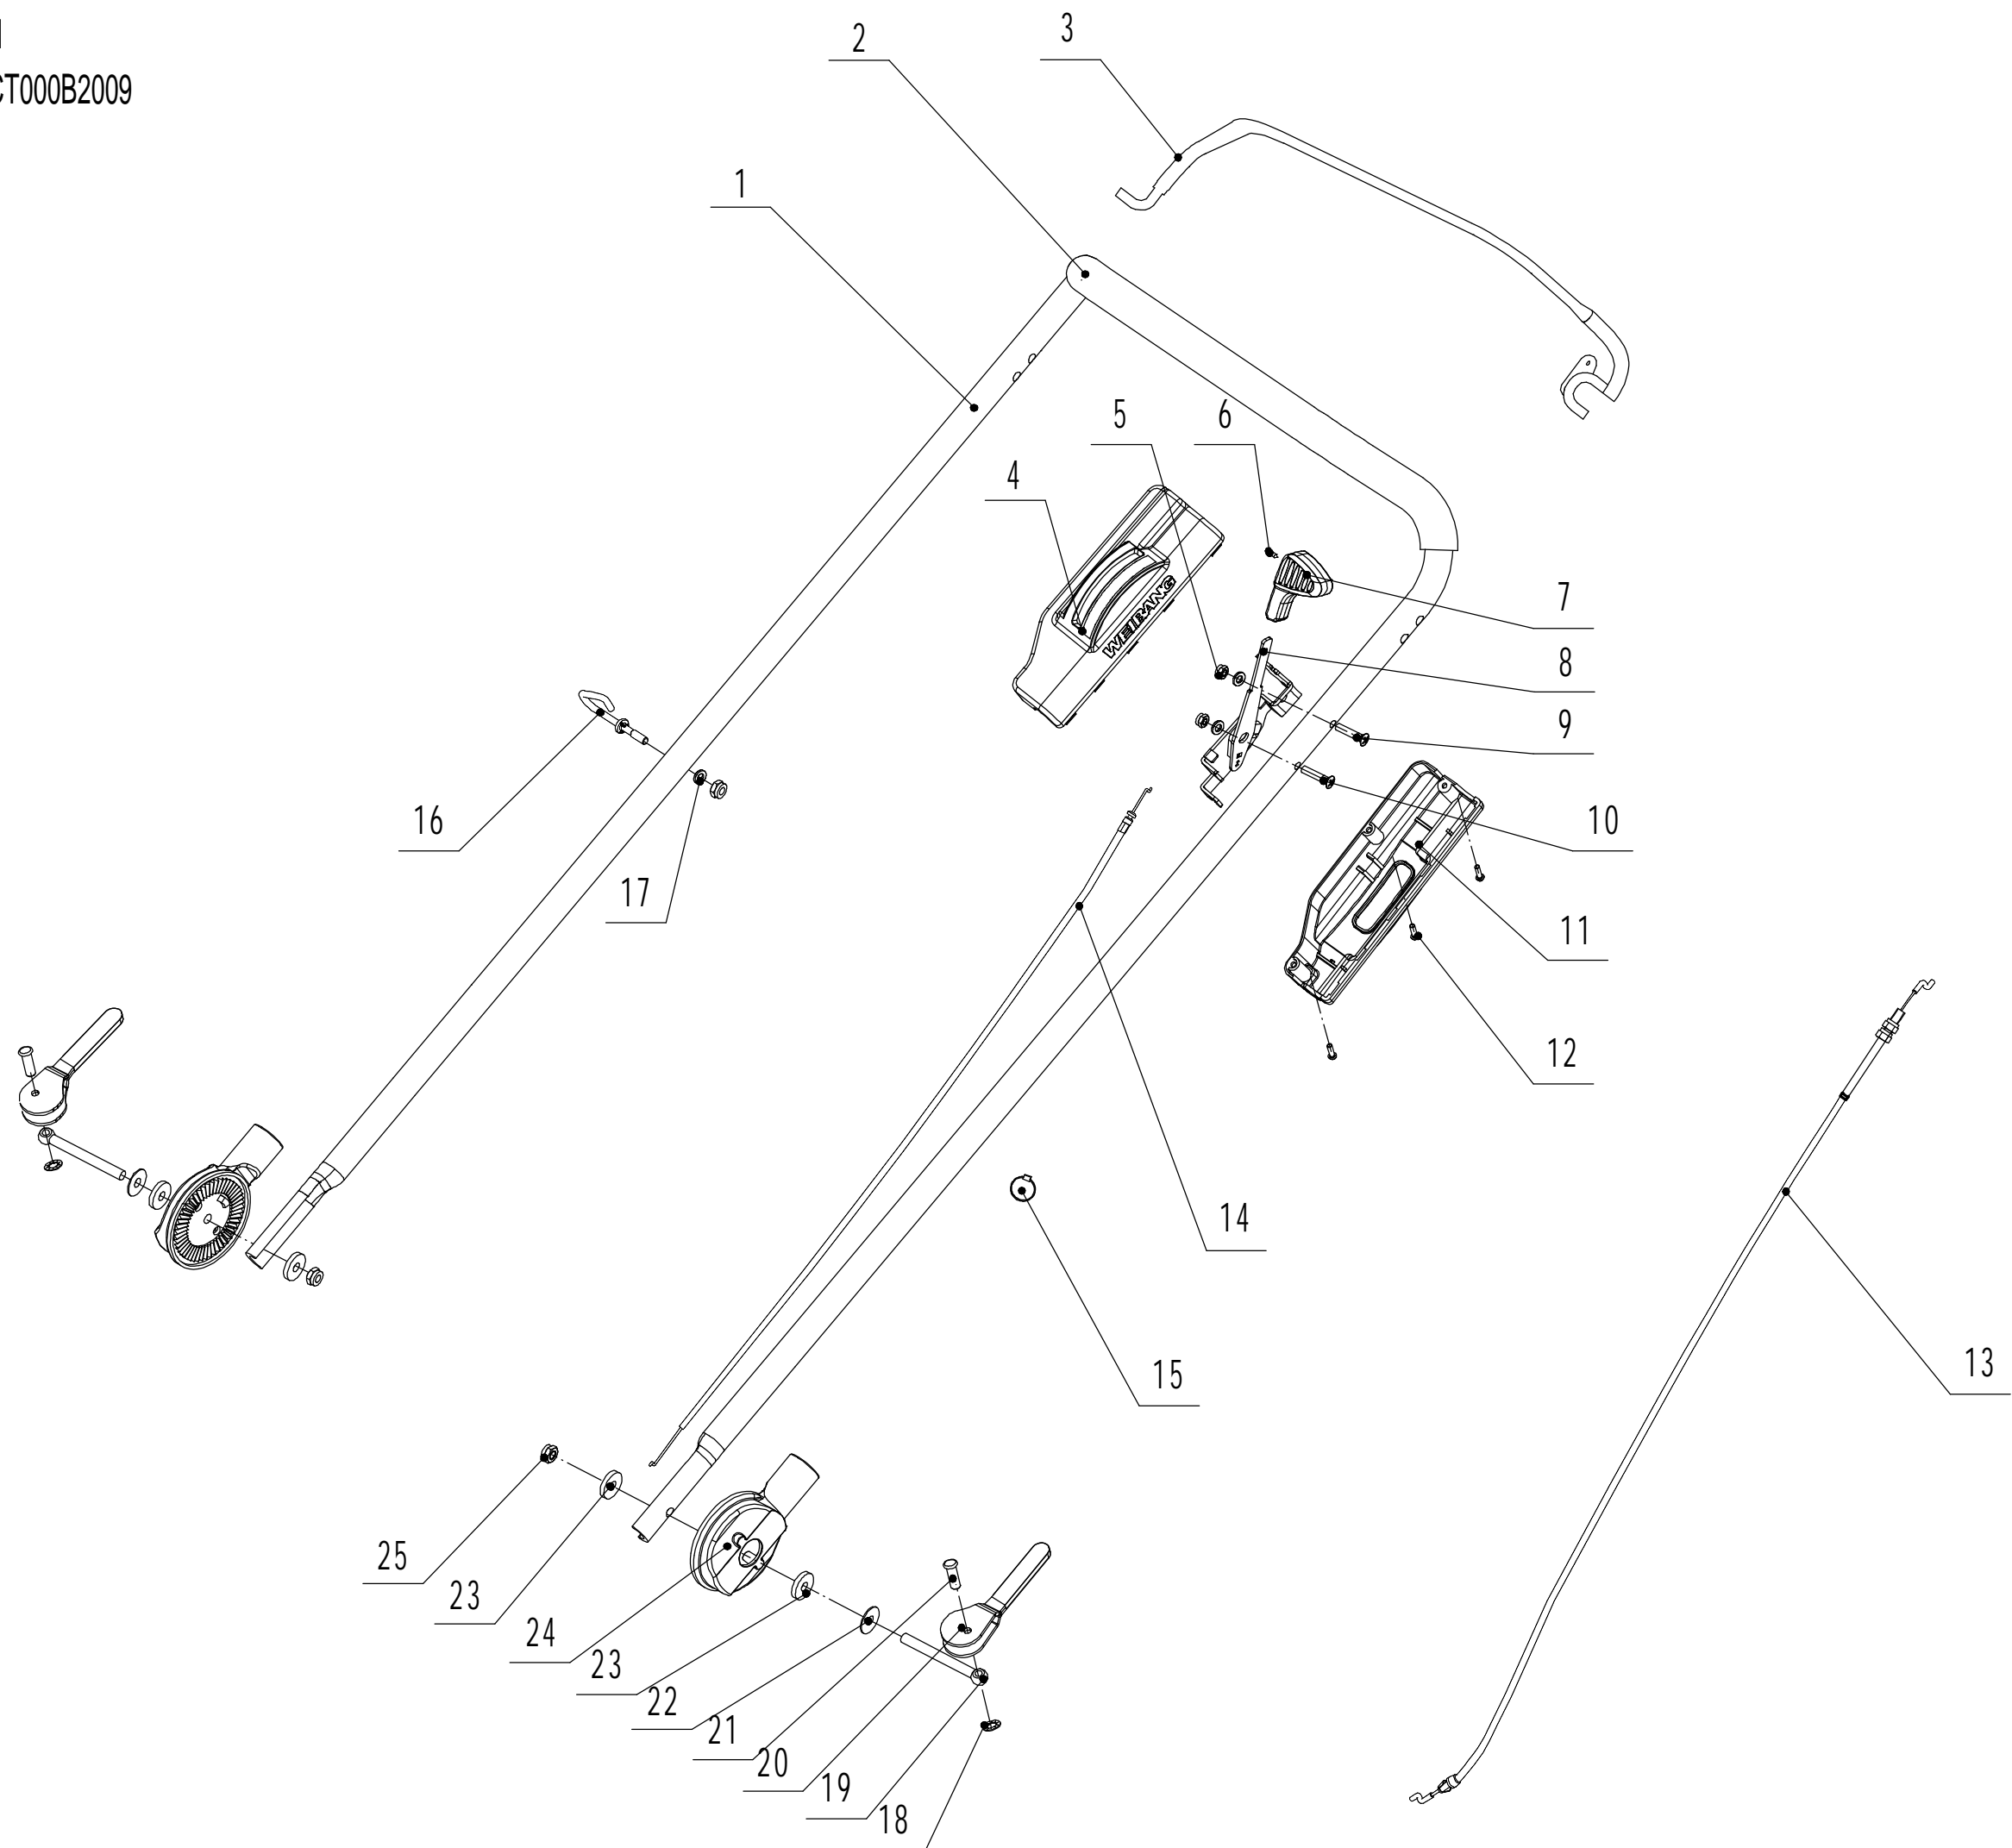

Model:WB506HC-3IN1

Service code:W506HCT000B2009

Handle and controls

Order	Part Number	Name_English	Quantity
1	5020501020S/49	Handle	1
2	GM56E010000082	Handle Sheath	1
3	5320503020S/40	OPC Lever	1
4	GM46E050000030	Throttle Control Box Upper Cover	1
5	0202006000	Lock Nut - M6	3
6	0106003013	Screw - ST2.9x13	1
7	5380510010	Throttle Control Grip	1
8	GM46B050100000	Frame - Throttle Control	1
9	0108006040	Screw - M6x40	1
10	0108006050	Screw - M6x50	1
11	GM46E050000040	Throttle Control Box Lower Cover	1
12	0113040018	Screw - ST4x18	3
13	BS120-1140	OPC Cable	1
14	YM72-1010-A	Throttle Cable	1
15	ZD8/200	Cable Tie - 8x200mm	3
16	4510511010/01	Hook - Starter Rope	1
17	0301006000	Washer - M6	3
18	4510114030	Fix Cap	2
19	GM48S000000100	Connecting Bolt	2
20	GM56A100400000	Lock Lever	2
21	0801008025	Axis Pin - 8x25	2
22	GM56A100000040/04	Spacer	2
23	GM56A100000050/02	Spacer	3
24	GM48S030200000	Tooth Disc Kit	2
25	0203008000	Lock Nut-M8	2