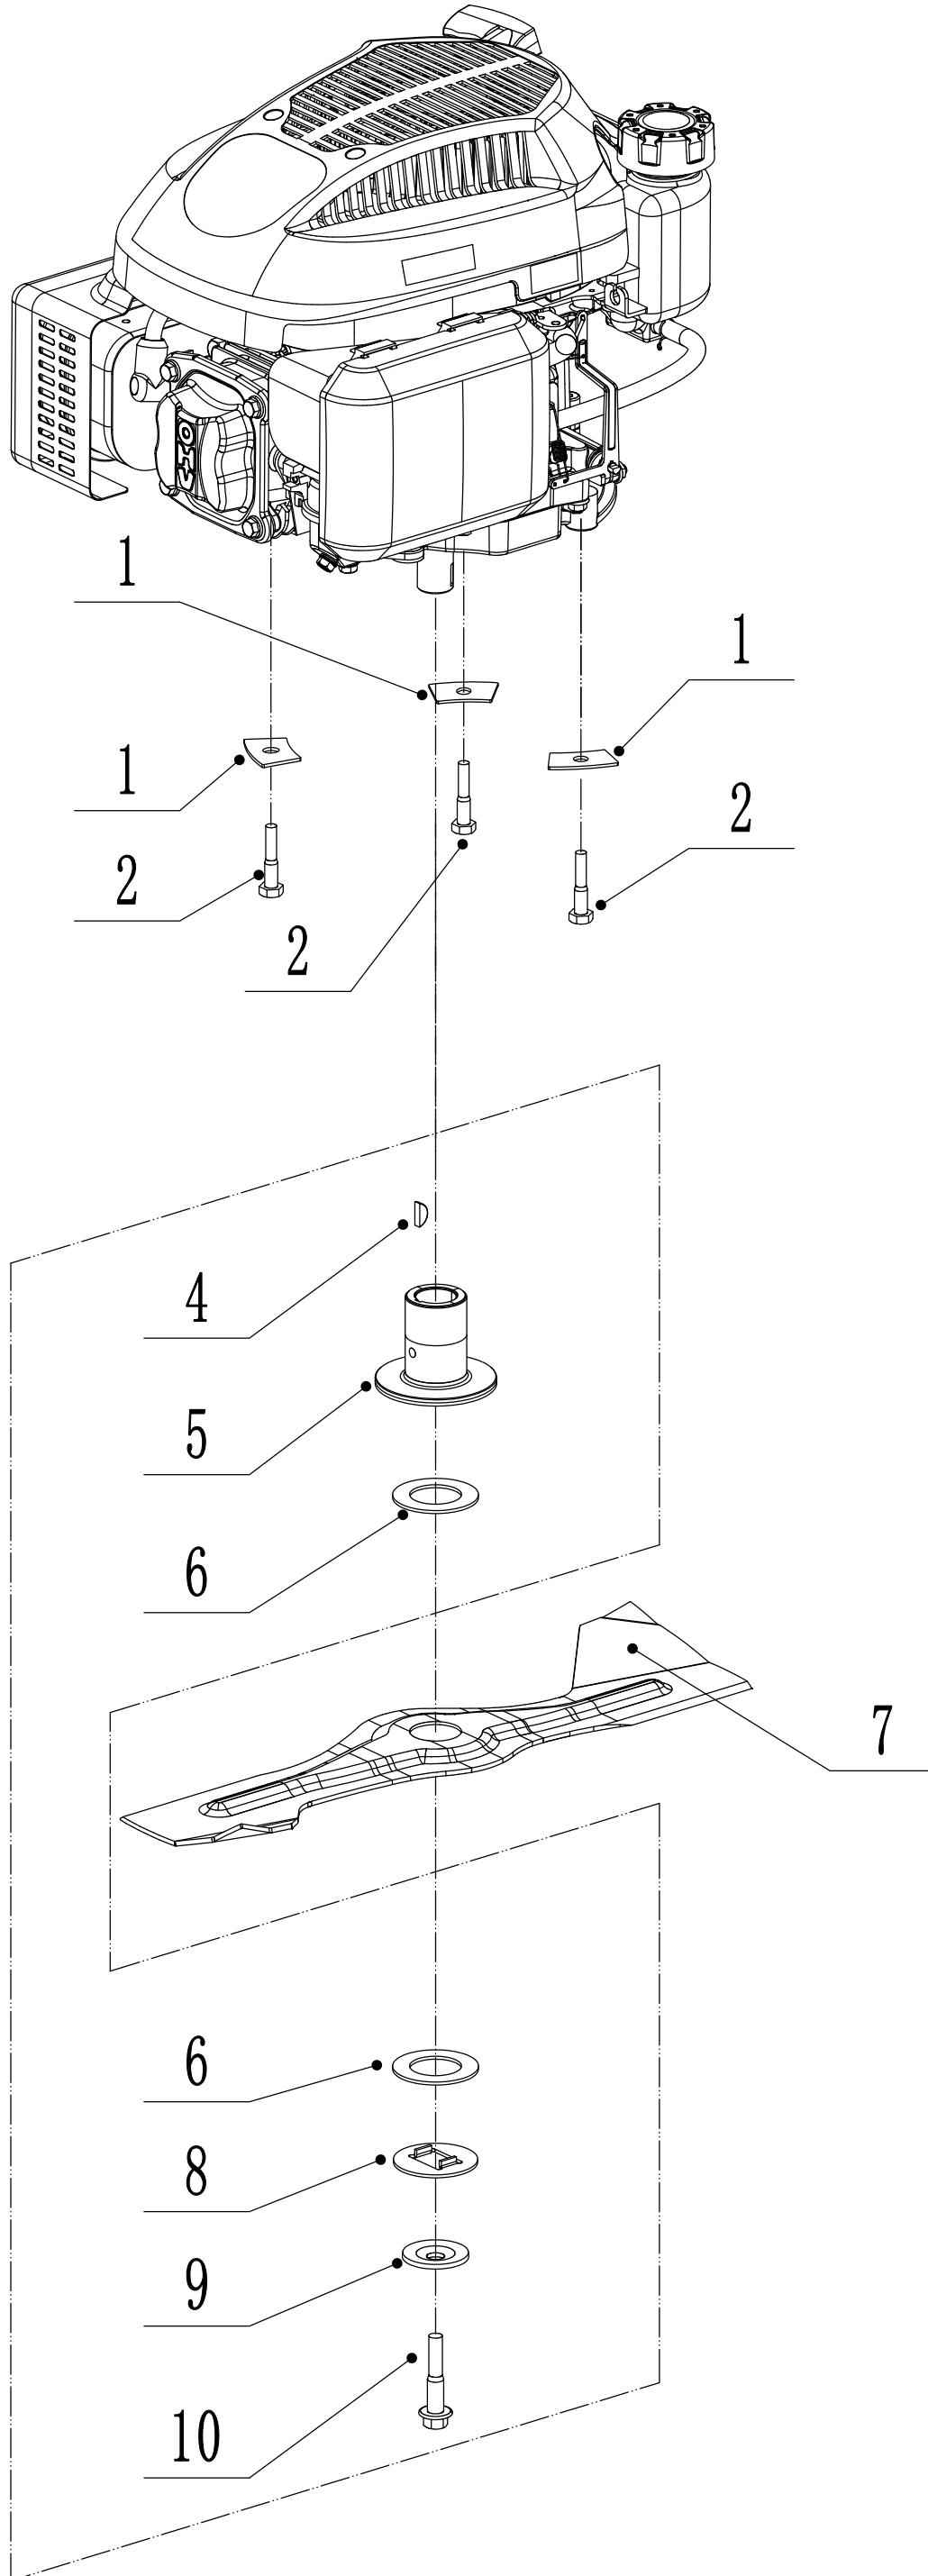

Model:WB506HC-3IN1
Service code:W506HCT000B2009

Subassembly Code	Name_English	Parts List
1		engine
2		Main Body
3		Blade System
4		Front axle
5		Rear axle
6		Handle and Controls
7		Grasscatcher
2021	Household Mower	WB506HC-3IN1

Model:WB506HC-3IN1

Service code:W506HCT000B2009

Main body

Order	Part Number	Name_English	Quantity
1	5040101013/49	Chassis	1
2	0102008016	Bolt - M8x16	4
3	0104005012	Screw - M5x12	4
4	AVSA000000040/22	Tooth Disc	2
5	4560112010K/40	AVS Bracket - R/H	1
6	0202005000	Lock Nut - M5	4
7	0202008000	Lock Nut - M8	4
8	4560111010K/40	AVS Bracket - L/H	1
9	0102006012	Bolt - M6x12	10
10	5040111030/49	Connector	1
11	0104006016	Screw - M6x16	3
12	4560110010/01	Graduator	1
13	0202006000	Lock Nut - M6	11
14	5040108010	Side Discharge Deflector	1
15	5040107012	Side Discharge Cover Kit	1
16	5020119010	Side Discharge Cover Pivot	1
17	5020120010/02	Side Discharge Cover Spring	1
18	0107006014	Bolt	2
19	5020118010/02	Side Discharge Cover Bracket	1
20	0204006000	Lock Nut - M6	2
21	5320114020/02	Upper Bearing Bracket	2
22	5040113010	Trailing Flap	1
23	5040112010/02	Pivot - Trailing Flap	1
24	5040104010	Mulching Plug	1
25	5040106010/02	Pivot - Rear Cover	1
26	5360118010	Spring - Rear Cover	1
27	5040105010	Rear Cover	1
28	0301010000	Plain Washer - M10	2
29	WB2100020102	Spring - Connecting Rod	1
30	5040109050/40	Connecting Rod	1
31	5320333010	Spring Clip	2
32	4560109012	Spring Bracket	1

Model:WB506HC-3IN1
Service code:W506HCT000B2009
Blade system

Order	Part Number	Name_English	Quantity
1	5310112010/02	Engine Washer	3
2	5320115010	Screw-3/8x16x25	3
4	5310401010	Key	1
5	5320404020/02	Blade Boss	1
6	5310402010	Friction Disc	2
7	5020405010A/32	Blade	1
8	5310404010/02	Locking Disc	1
9	5310406010/04	Dish Washer	1
10	5320405010	Blade Bolt - 3/8x24x51	1