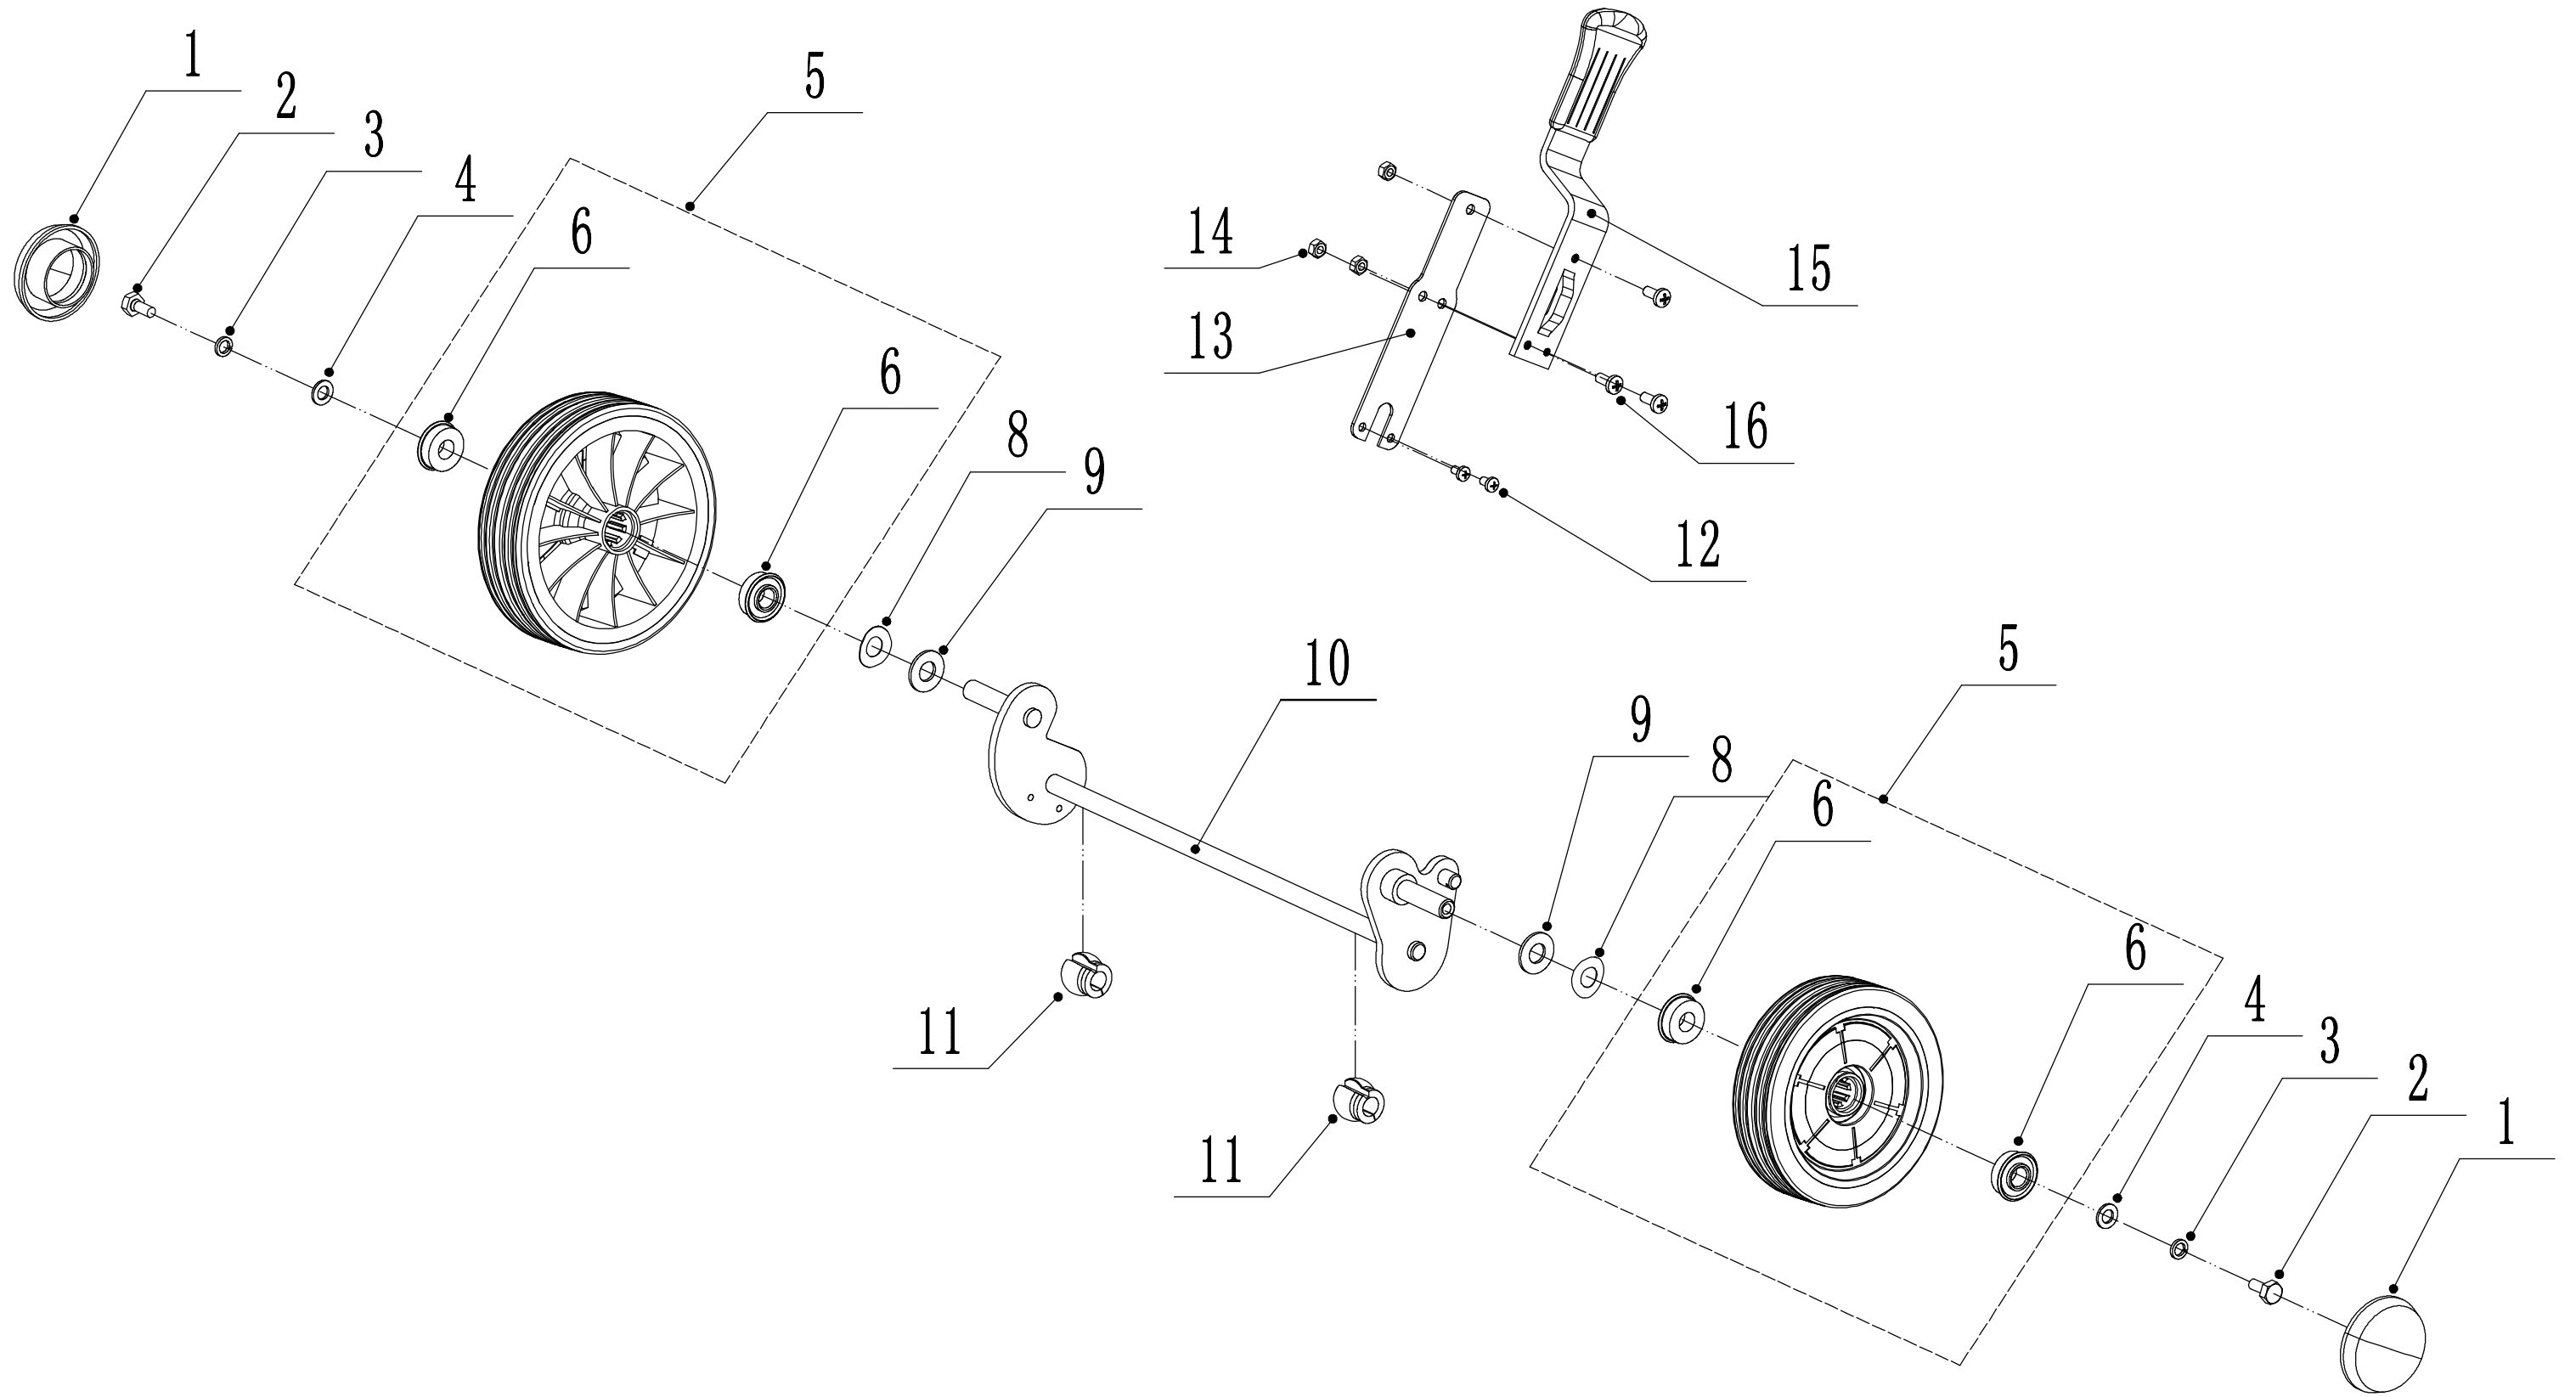

Model:WB506HC-3IN1
Service code:W506HCT000B2009

Subassembly Code	Name_English	Parts List
1		engine
2		Main Body
3		Blade System
4		Front axle
5		Rear axle
6		Handle and Controls
7		Grasscatcher
2021	Household Mower	WB506HC-3IN1

Model:WB506HC-3IN1
Service code:W506HCT000B2009
Blade system

Order	Part Number	Name_English	Quantity
1	5310112010/02	Engine Washer	3
2	5320115010	Screw-3/8x16x25	3
4	5310401010	Key	1
5	5320404020/02	Blade Boss	1
6	5310402010	Friction Disc	2
7	5020405010A/32	Blade	1
8	5310404010/02	Locking Disc	1
9	5310406010/04	Dish Washer	1
10	5320405010	Blade Bolt - 3/8x24x51	1

Model:WB506HC-3IN1

Service code:W506HCT000B2009

Front axle

Order	Part Number	Name_English	Quantity
1	GM53D060000030	Wheel Cap	2
2	0101008015	Bolt - M8x15	2
3	0401008000	Spring Washer - M8	2
4	0301008000	Washer - M8	2
5	GM53D040000000	Wheel Assembly	2
6	5310213010	Bearing	4
8	5310211010/02	Spacer - M12.7	2
9	5310210010/02	Plain Washer - M12.7	2
10	5310209010	Bearing Holder	4
11	5040201010/01	Front Axle Welding	1
12	0102006012	Bolt - M6x12	4
13	0202006000	Lock Nut - M6	4
14	GM53D040000060	waterproof ring	2

Model:WB506HC-3IN1
Service code:W506HCT000B2009
Rear axle

Order	Part Number	Name_English	Quantity
1	GM53D060000030	Wheel Cap	2
2	0101008015	Bolt - M8x15	2
3	0401008000	Spring Washer - M8	2
4	0301008000	Washer - M8	2
5	GM53D040000000	Wheel Assembly	2
6	5310213010	Bearing	4
8	5310211010/02	Spacer - M12.7	2
9	5310210010/02	Plain Washer - M12.7	2
10	5030301011/01	Rear Axle Frame	1
11	4830306010	Bearing	2
12	0104005008	Bolt - M5x8	2
13	5010306020/22	Spring Of Adjustment Lever	1
14	0202006000	Lock Nut - M6	3
15	5360310010/40	Adjustment Lever	1
16	0104006014	Screw - M6x14	3