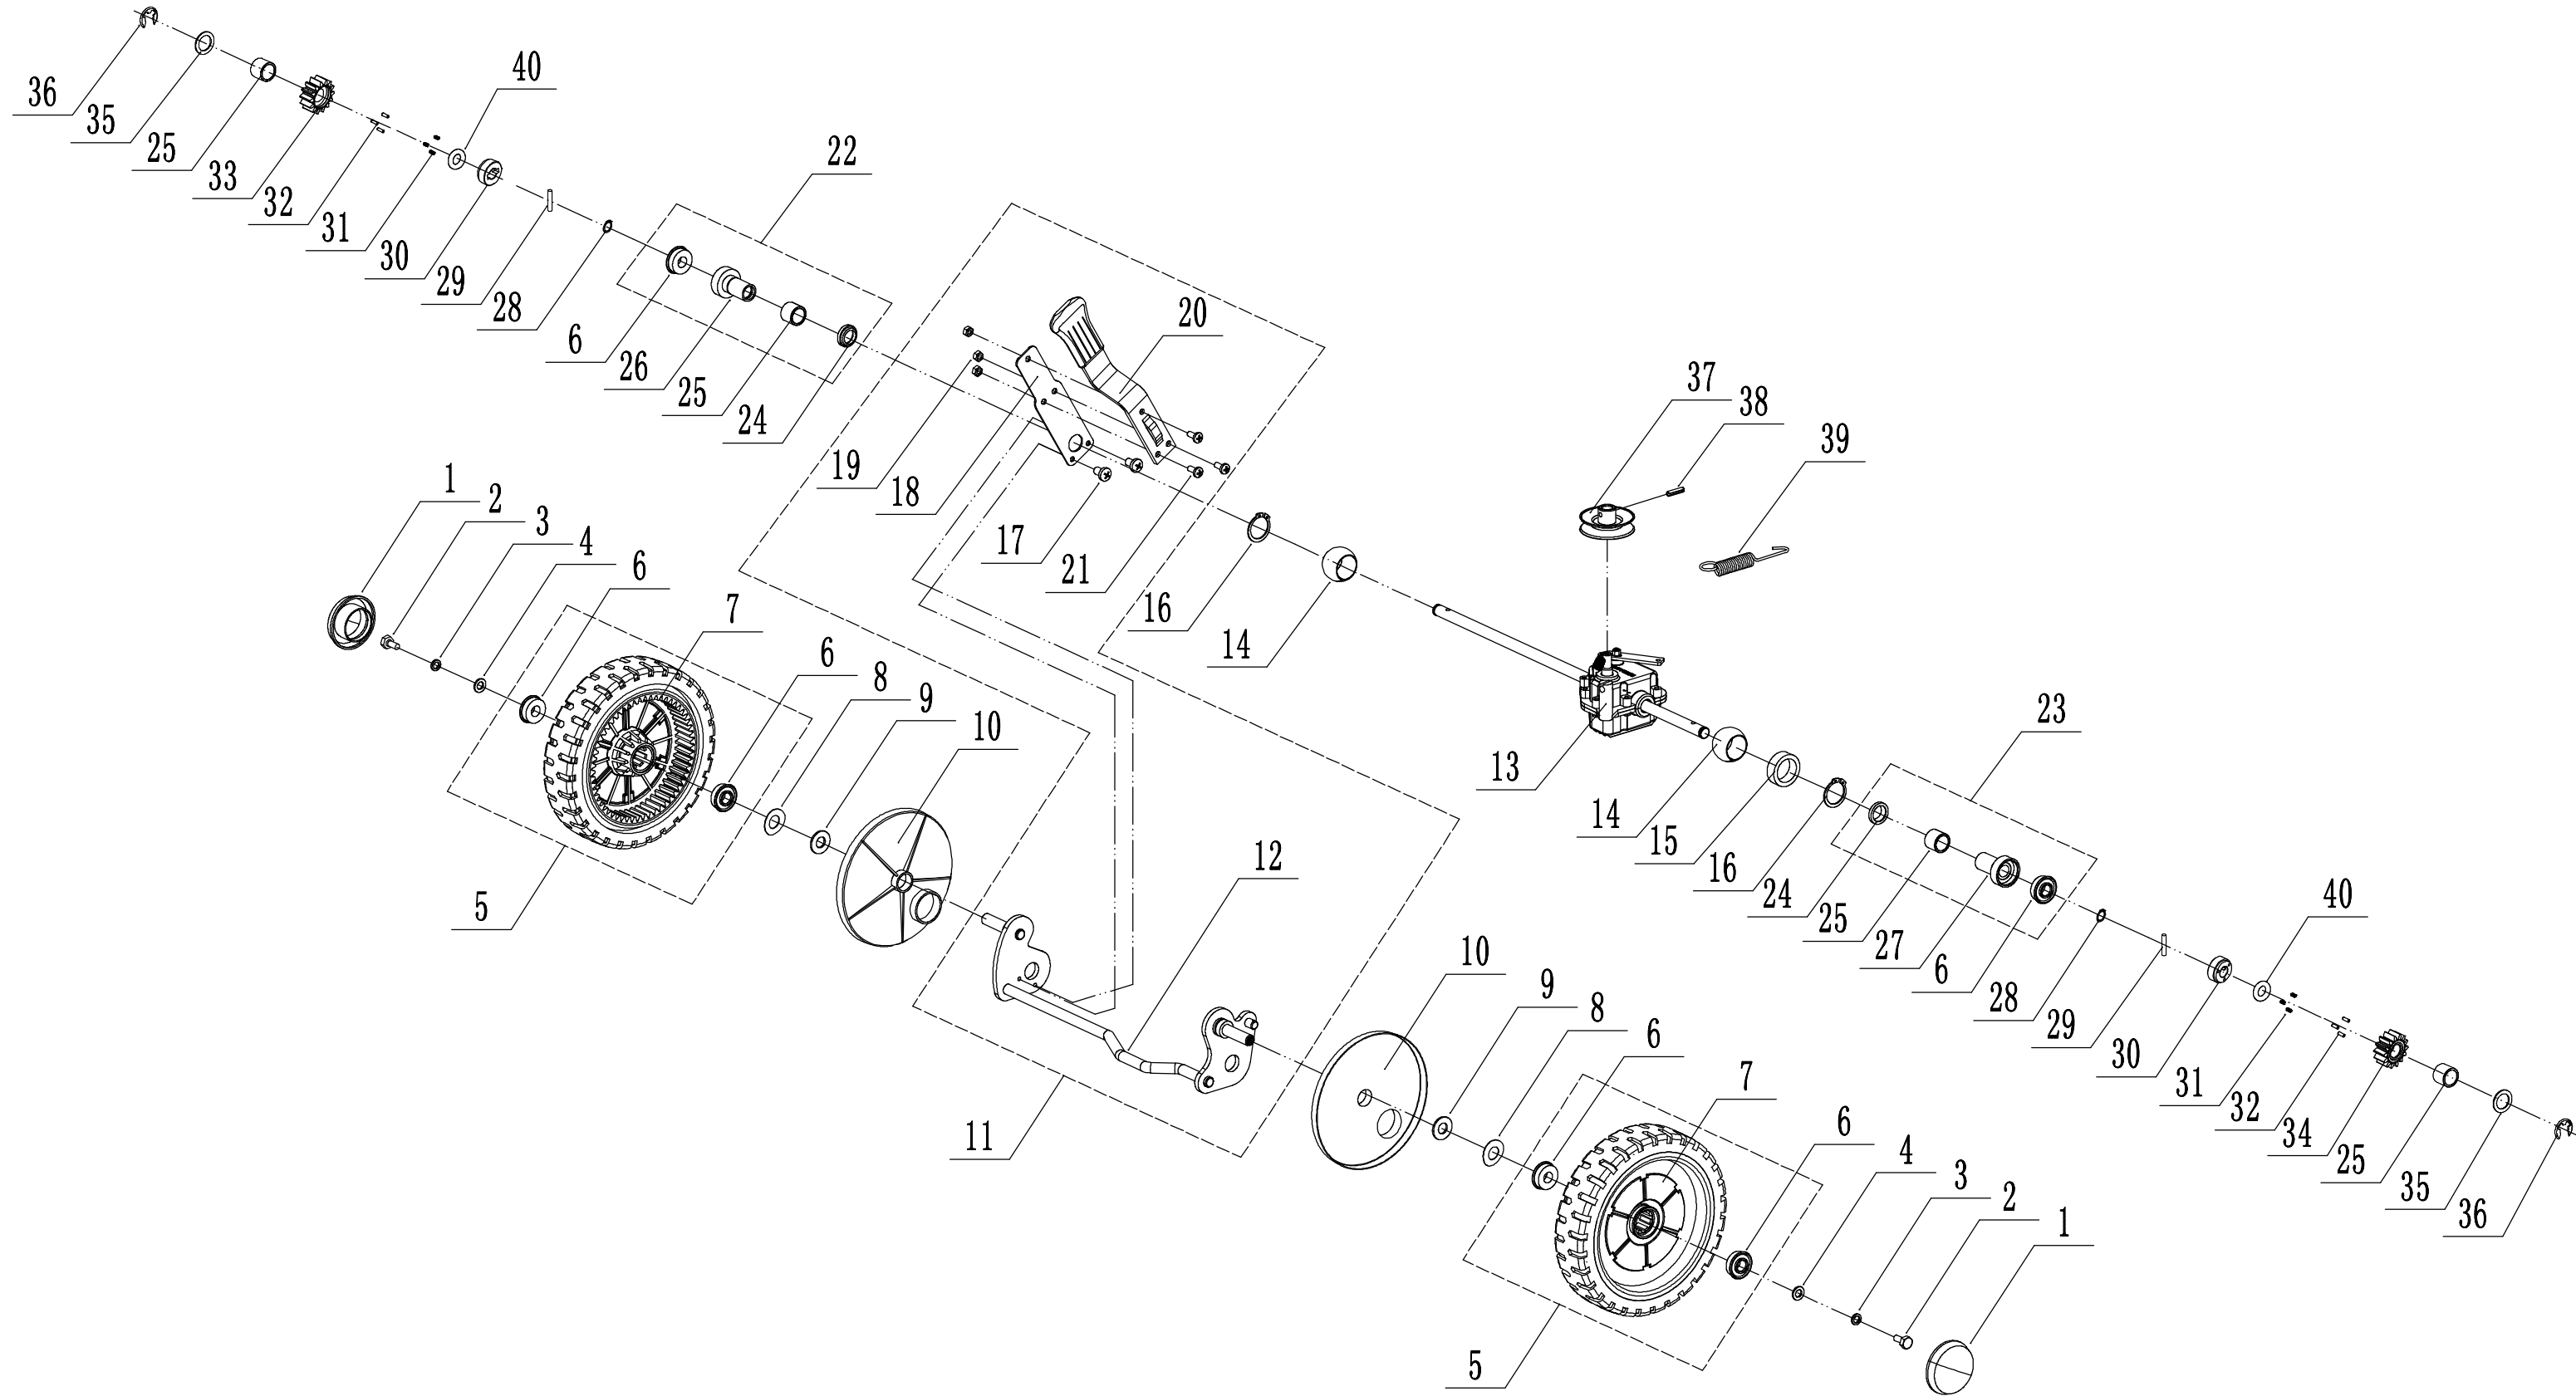

Model:WB455SC-3IN1
Service code:W455SCT000B2009
Rear axle

Order	Part Number	Name_English	Quantity
1	GM53D060000030	Wheel Cap	2
2	0101008015	Bolt - M8x15	2
3	0401008000	Spring Washer - M8	2
4	0301008000	Washer - M8	2
5	GM53D0600000000	Wheel Assembly	2
6	5310213010	WEIBANG Bearing	4
7	R8-2RS	Bearing	2
8	5310211010/02	Spring Washer - M12.7	2
9	5310210010/02	Plain Washer - M12.7	2
10	5340312010	Rear Wheel Shield	2
12	4560301010/01	Rear Axle	1
13	Y204560P	Rear Transmission Assembly	1
14	5320328010	Nylon Ball Bearing	2
15	5320329010/02	Rear Transmission Partition	1
16	1001020000	Circlip - M20	2
17	0113005008	Screw - M5x8	2
18	5360311010/22	Spring Of Adjustment Lever	1
19	0202006000	Lock Nut - M6	3
20	5360310010/40	Adjustment Lever	1
21	0101006014	Bolt - M6x14	3
22	Y065321	Right Bearing Sheath Assembly	1
23	Y065320	Left Bearing Sheath Assembly	1
24	5320327010	Dustproof Ring	2
25	5320326010P	Bearing	4
26	GM48S010000010	Spacer	2
28	1001012000	Circlip - M12	2
29	HQ000100060	Pin For Ratchet	2
30	HQ000100050	Ratchet	2
31	HQ000100040	Spring	6
32	HQ000100030	Pin	6
33	HQ000100020	Drive Pinion - R/H	1
34	HQ000100010	Drive Pinion - L/H	1
35	5020311010/04	Washer	2
36	1301009000	Clip	2
37	5020308020	Gearbox Pulley	1
38	0701005020	Pin - 5x20	2
39	4820317010	Spring Of Gearbox	1
40	1401025015	O - Ring	2