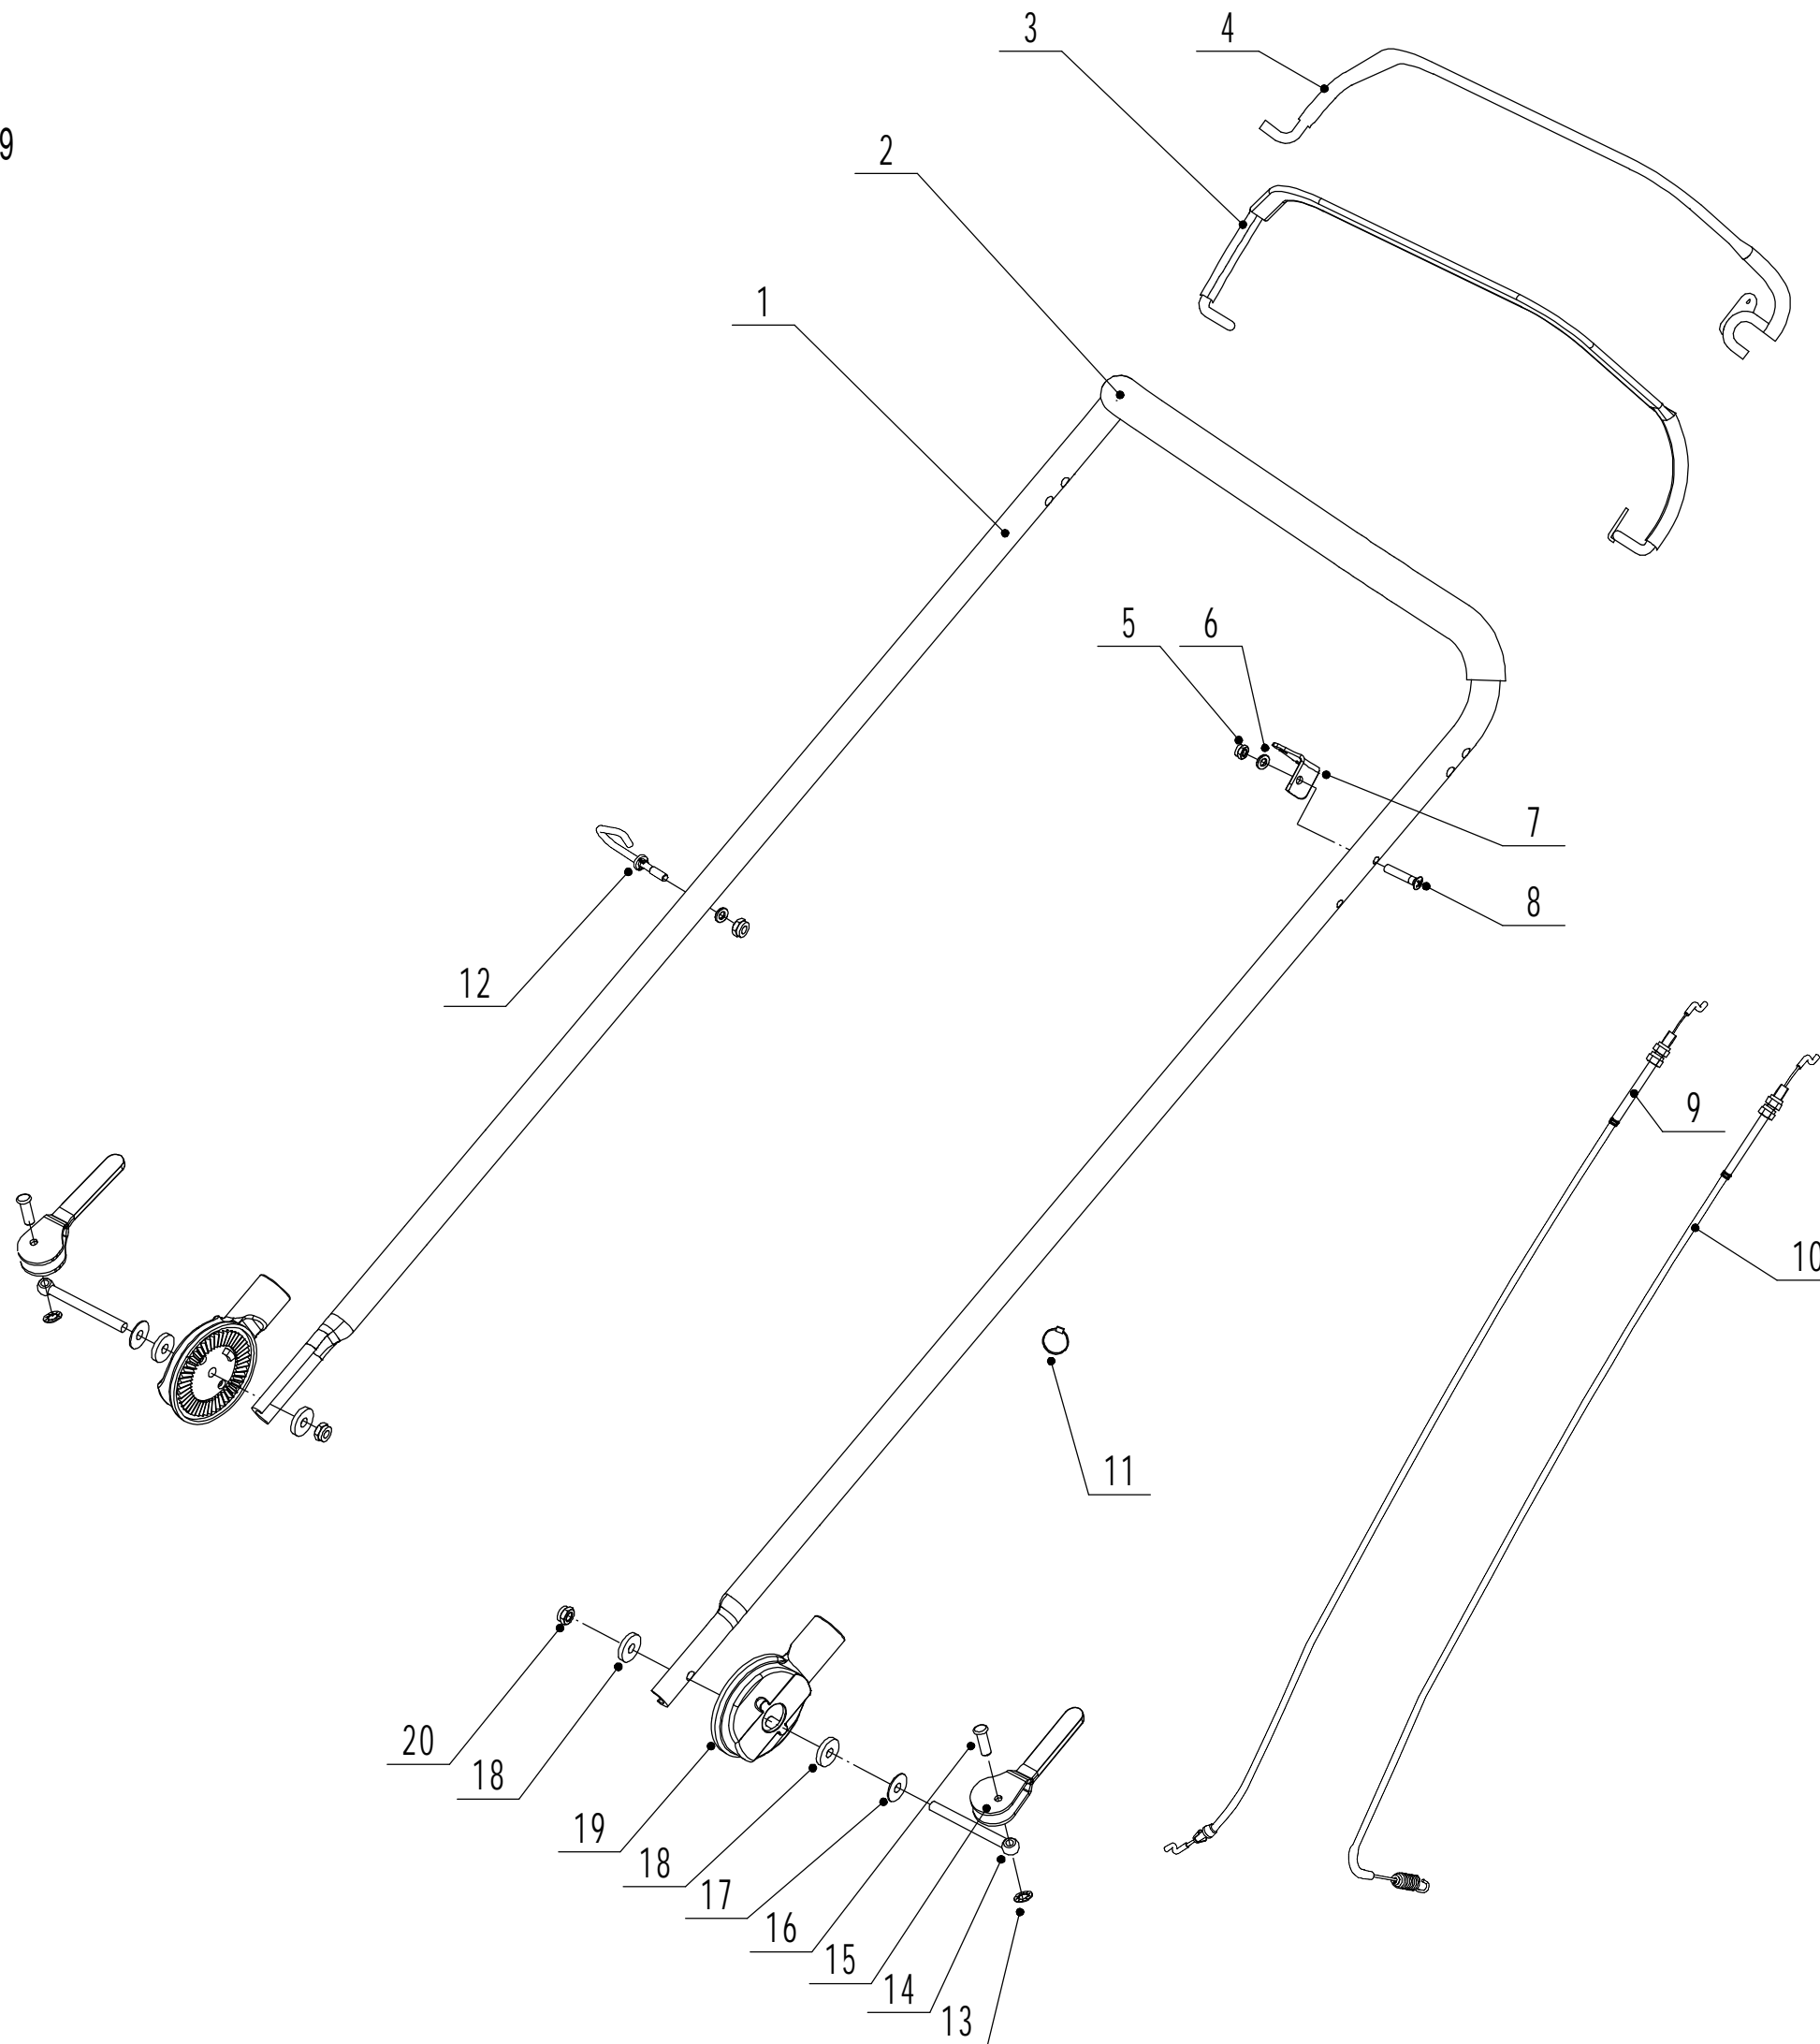

Model:WB455SC-3IN1

Service code:W455SCT000B2009

Handle and controls

Order	Part Number	Name_English	Quantity
1	4560115010/49	Handle	1
2	GM56E010000082	Handle Sheath	1
3	5020506030S/40	Clutch Lever	1
4	5020503020S/40	OPC Lever	1
5	0202006000	Lock Nut - M6	2
6	0301006000	Washer - M6	2
7	GM46B050000010/01	Bracket	1
8	0108006040	Screw - M6x40	1
9	BS120-1230	OPC Cable	1
10	LH194-1195	Clutch Cable	1
11	ZD8/200	Cable tie	3
12	4510511010	Hook - Starter Rope	1
13	4510114030	Fix Cap	2
14	GM48S000000100	Connecting Bolt	2
15	GM56A100400000	Lock Lever	2
16	0801008025	Axis Pin - 8x25	2
17	GM56A100000040/04	Spacer	2
18	GM56A100000050/02	Spacer	4
19	GM48S030200000	Tooth Disc Kit	2
20	0203008000	Lock Nut-M8	2