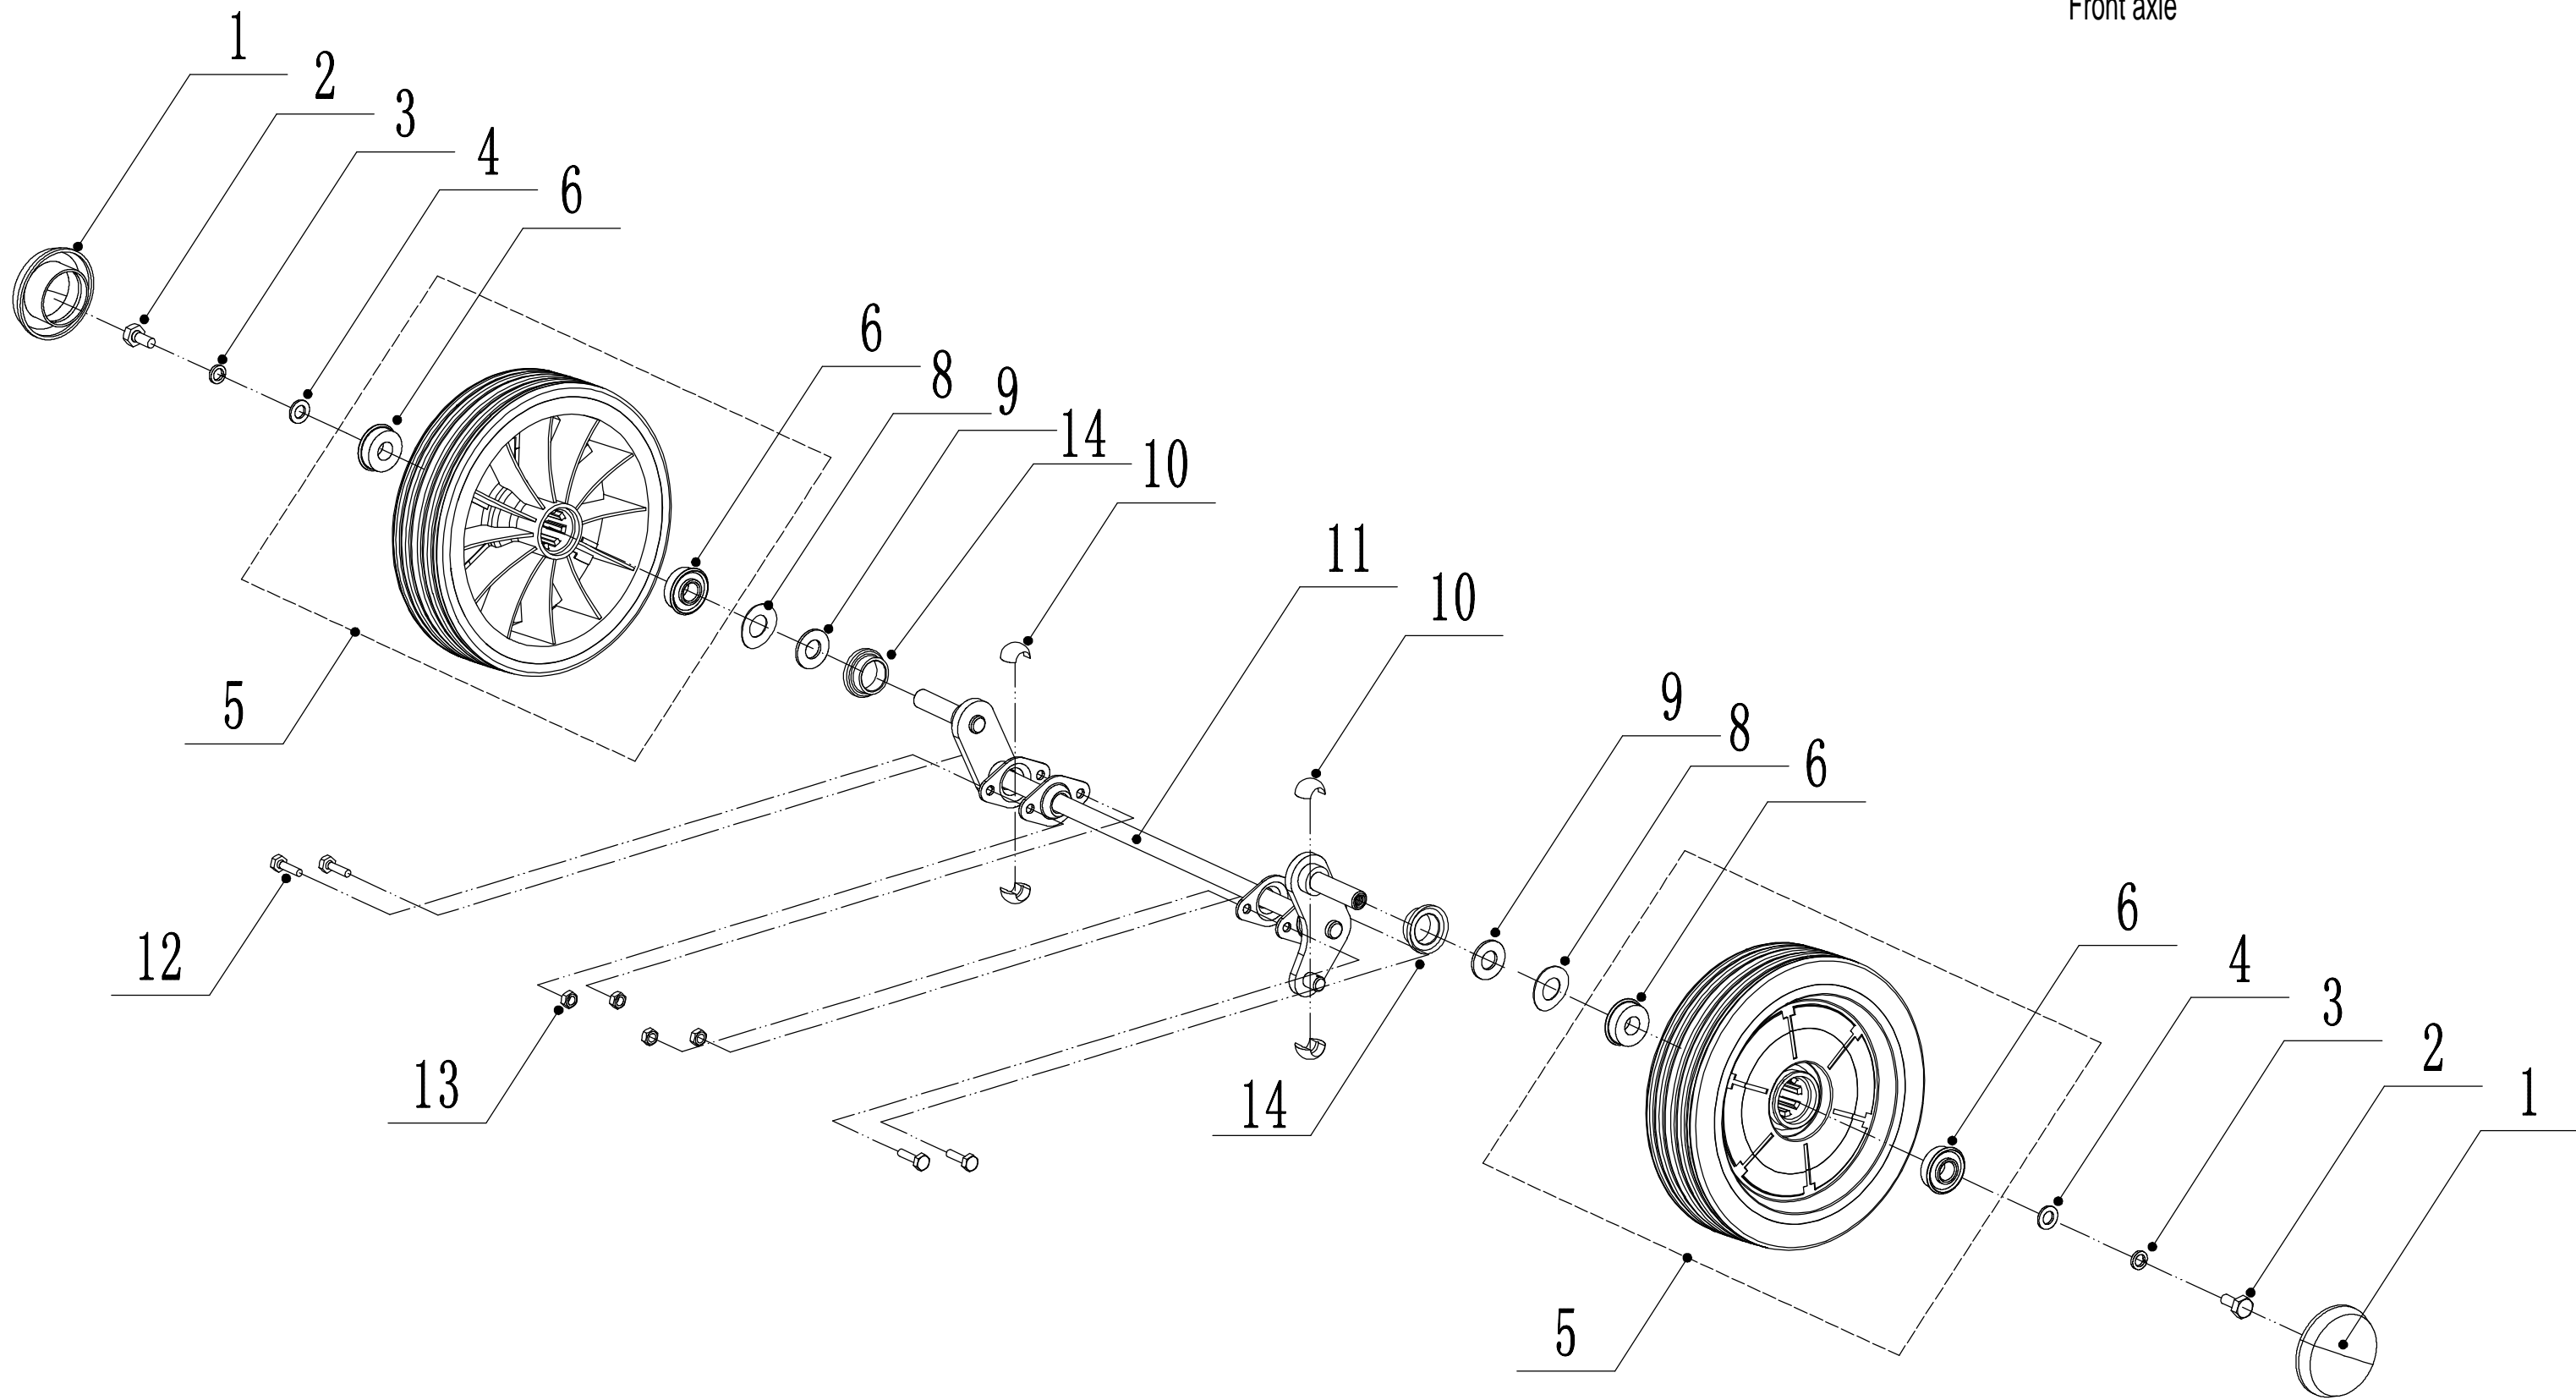

Model:WB455SC-3IN1
Service code:W455SCT000B2009
Front axle

Order	Part Number	Name_English	Quantity
1	GM53D060000030	Wheel Cap	2
2	0101008015	Bolt - M8x15	2
3	0401008000	Spring Washer - M8	2
4	0301006000	Washer - M6	2
5	4560206050/40	Wheel Assembly	2
6	5310213010	Bearing	4
8	5310211010/02	Spacer - M12.7	2
9	5310210010/02	Plain Washer - M12.7	2
10	5310209010	Spherical Bearing	4
11	4560201010/01	Front Axle Welding	1
12	0102006012	Bolt - M6x12	4
13	0202006000	Lock Nut - M6	4
14	GM53D040000070	waterproof ring	2