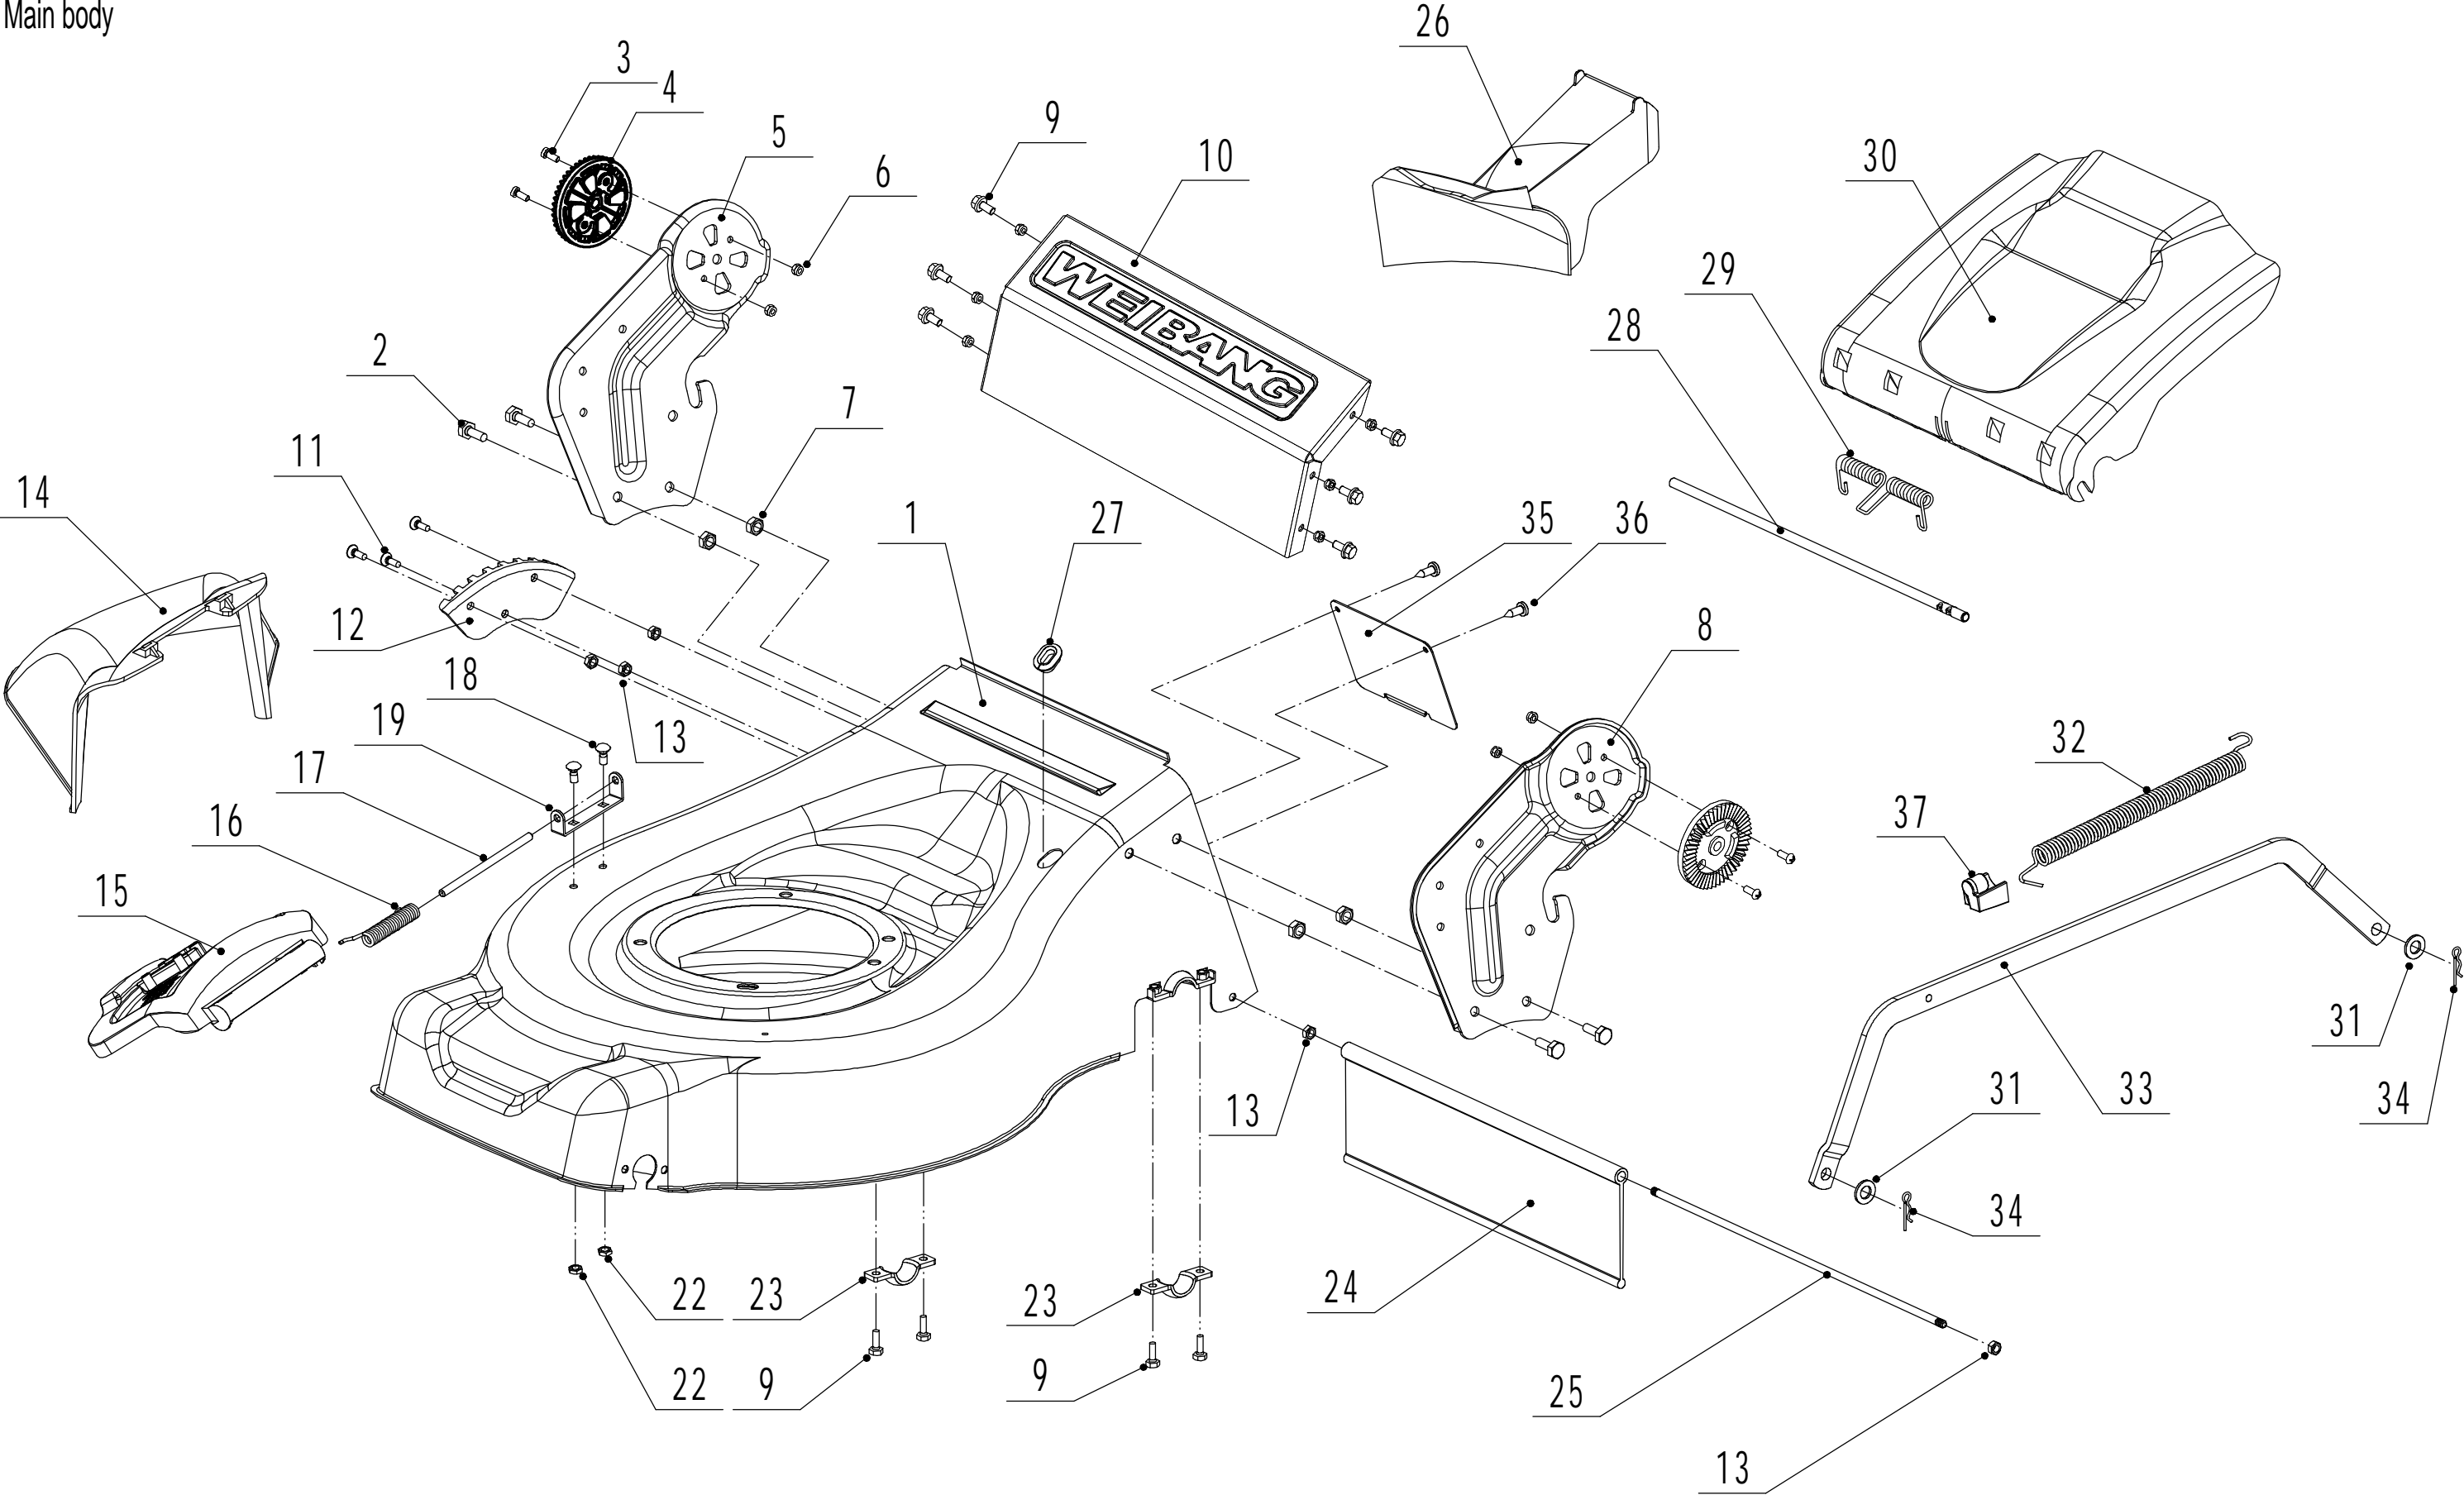

Subassembly Code	Name_English	Parts List
1		Engine
2		Main Body
3		Blade System
4		Front Axle
5		Rear Axle
6		Handle And Controls
7		Grass Catcher
2021	Household Mower	WB455SC-3IN1

Model:WB455SC-3IN1  
Service code:W455SCT000B2009  
Main body

Model:WB455SC-3IN1  
Service code:W455SCT000B2009  
Blade system

<b>Order</b>	<b>Part Number</b>	<b>Name_English</b>	<b>Quantity</b>
1	5360111010/02	Engine Washer 1	1
2	5360112010/02	Engine Washer 2	2
3	5320115010	Screw - 3/8x16x25	3
4	4510401010	Key	2
5	5020402070/02	Engine Pulley	1
6	0105006006	Screw - M6x6	1
7	5320120011	Belt - V10x783mm	1
8	4560102010	Belt Shield	1
9	0302006000	Plain Washer - M6	3
10	0202006000	Lock Nut - M6	3
12	5320404020/02	Adaptor	1
13	5310402010	Friction Washer	2
14	4510403010A/32	Blade	1
15	5310404010/02	Locking Disc	1
16	5310406010/04	Dish Washer	1
17	5320405011	Blade Bolt - 3/8x24x55	1