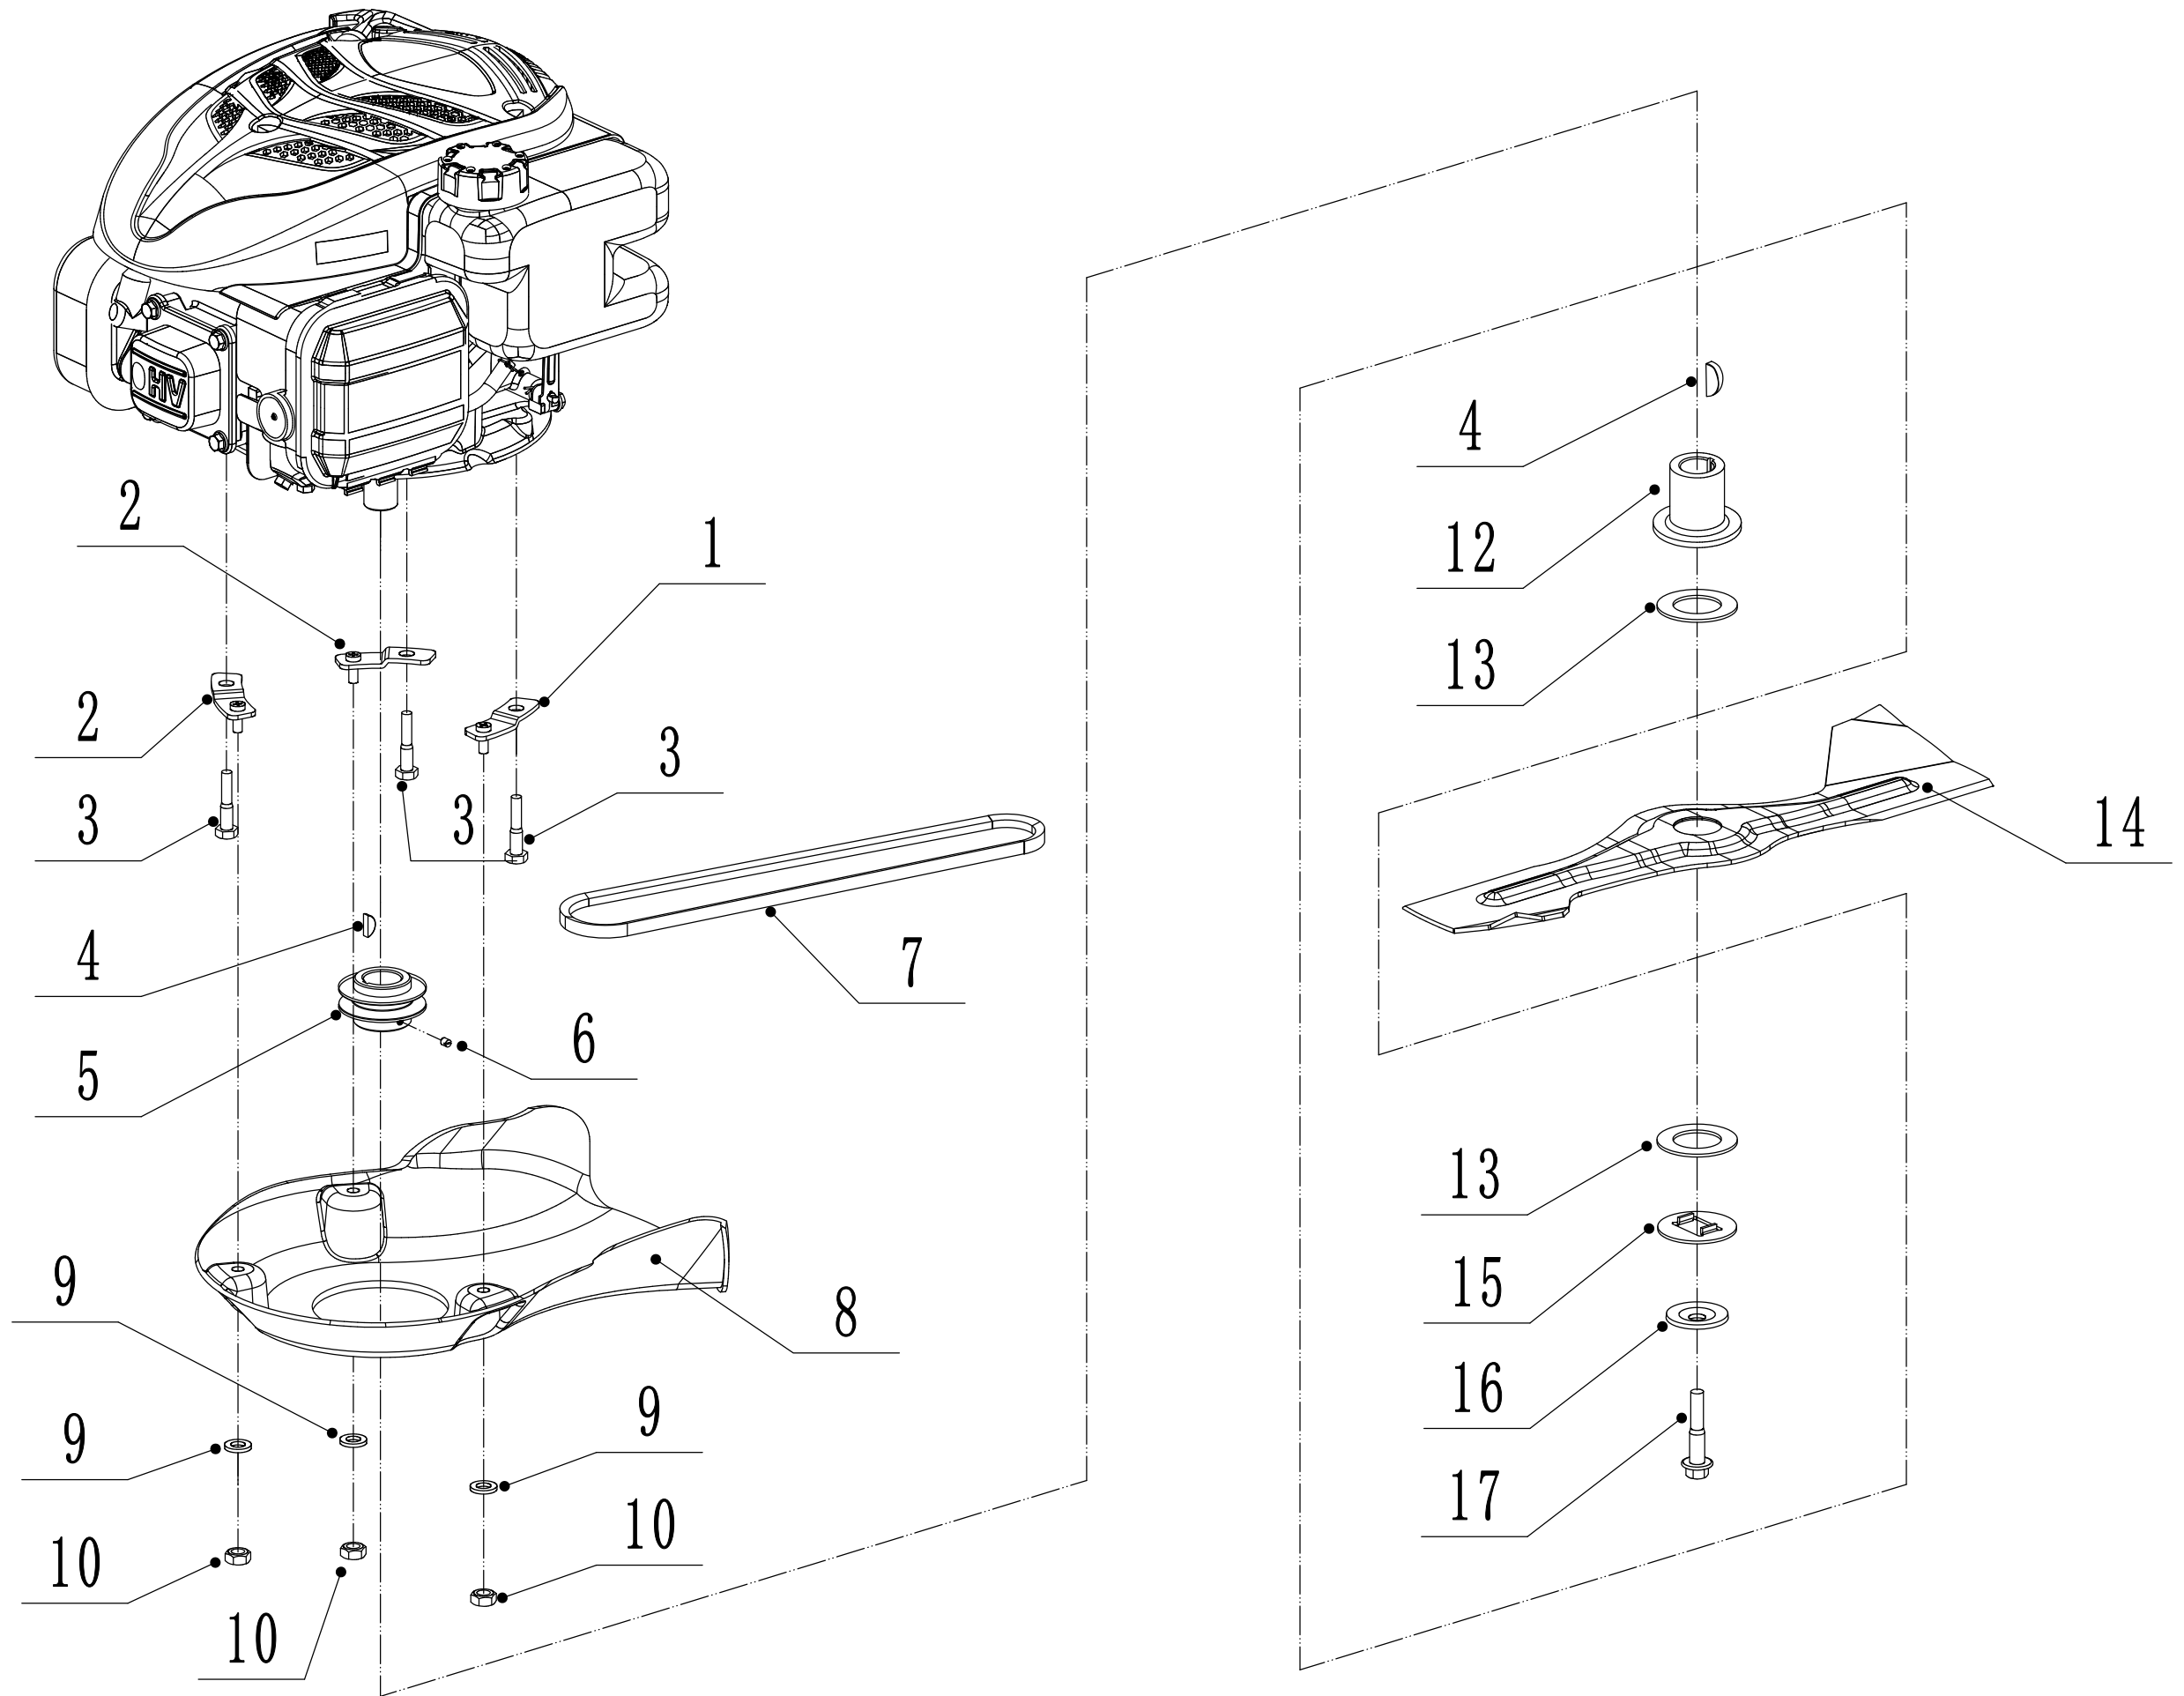

Subassembly Code	Name_English	Parts List
1		Engine
2		Main Body
3		Blade System
4		Front Axle
5		Rear Axle
6		Handle And Controls
7		Grass Catcher
2021	Household Mower	WB455SC-3IN1

Model:WB455SC-3IN1  
Service code:W455SCT000B2009  
Main body

Model:WB455SC-3IN1  
Service code:W455SCT000B2009  
Blade system

<b>Order</b>	<b>Part Number</b>	<b>Name_English</b>	<b>Quantity</b>
1	5360111010/02	Engine Washer 1	1
2	5360112010/02	Engine Washer 2	2
3	5320115010	Screw - 3/8x16x25	3
4	4510401010	Key	2
5	5020402070/02	Engine Pulley	1
6	0105006006	Screw - M6x6	1
7	5320120011	Belt - V10x783mm	1
8	4560102010	Belt Shield	1
9	0302006000	Plain Washer - M6	3
10	0202006000	Lock Nut - M6	3
12	5320404020/02	Adaptor	1
13	5310402010	Friction Washer	2
14	4510403010A/32	Blade	1
15	5310404010/02	Locking Disc	1
16	5310406010/04	Dish Washer	1
17	5320405011	Blade Bolt - 3/8x24x55	1