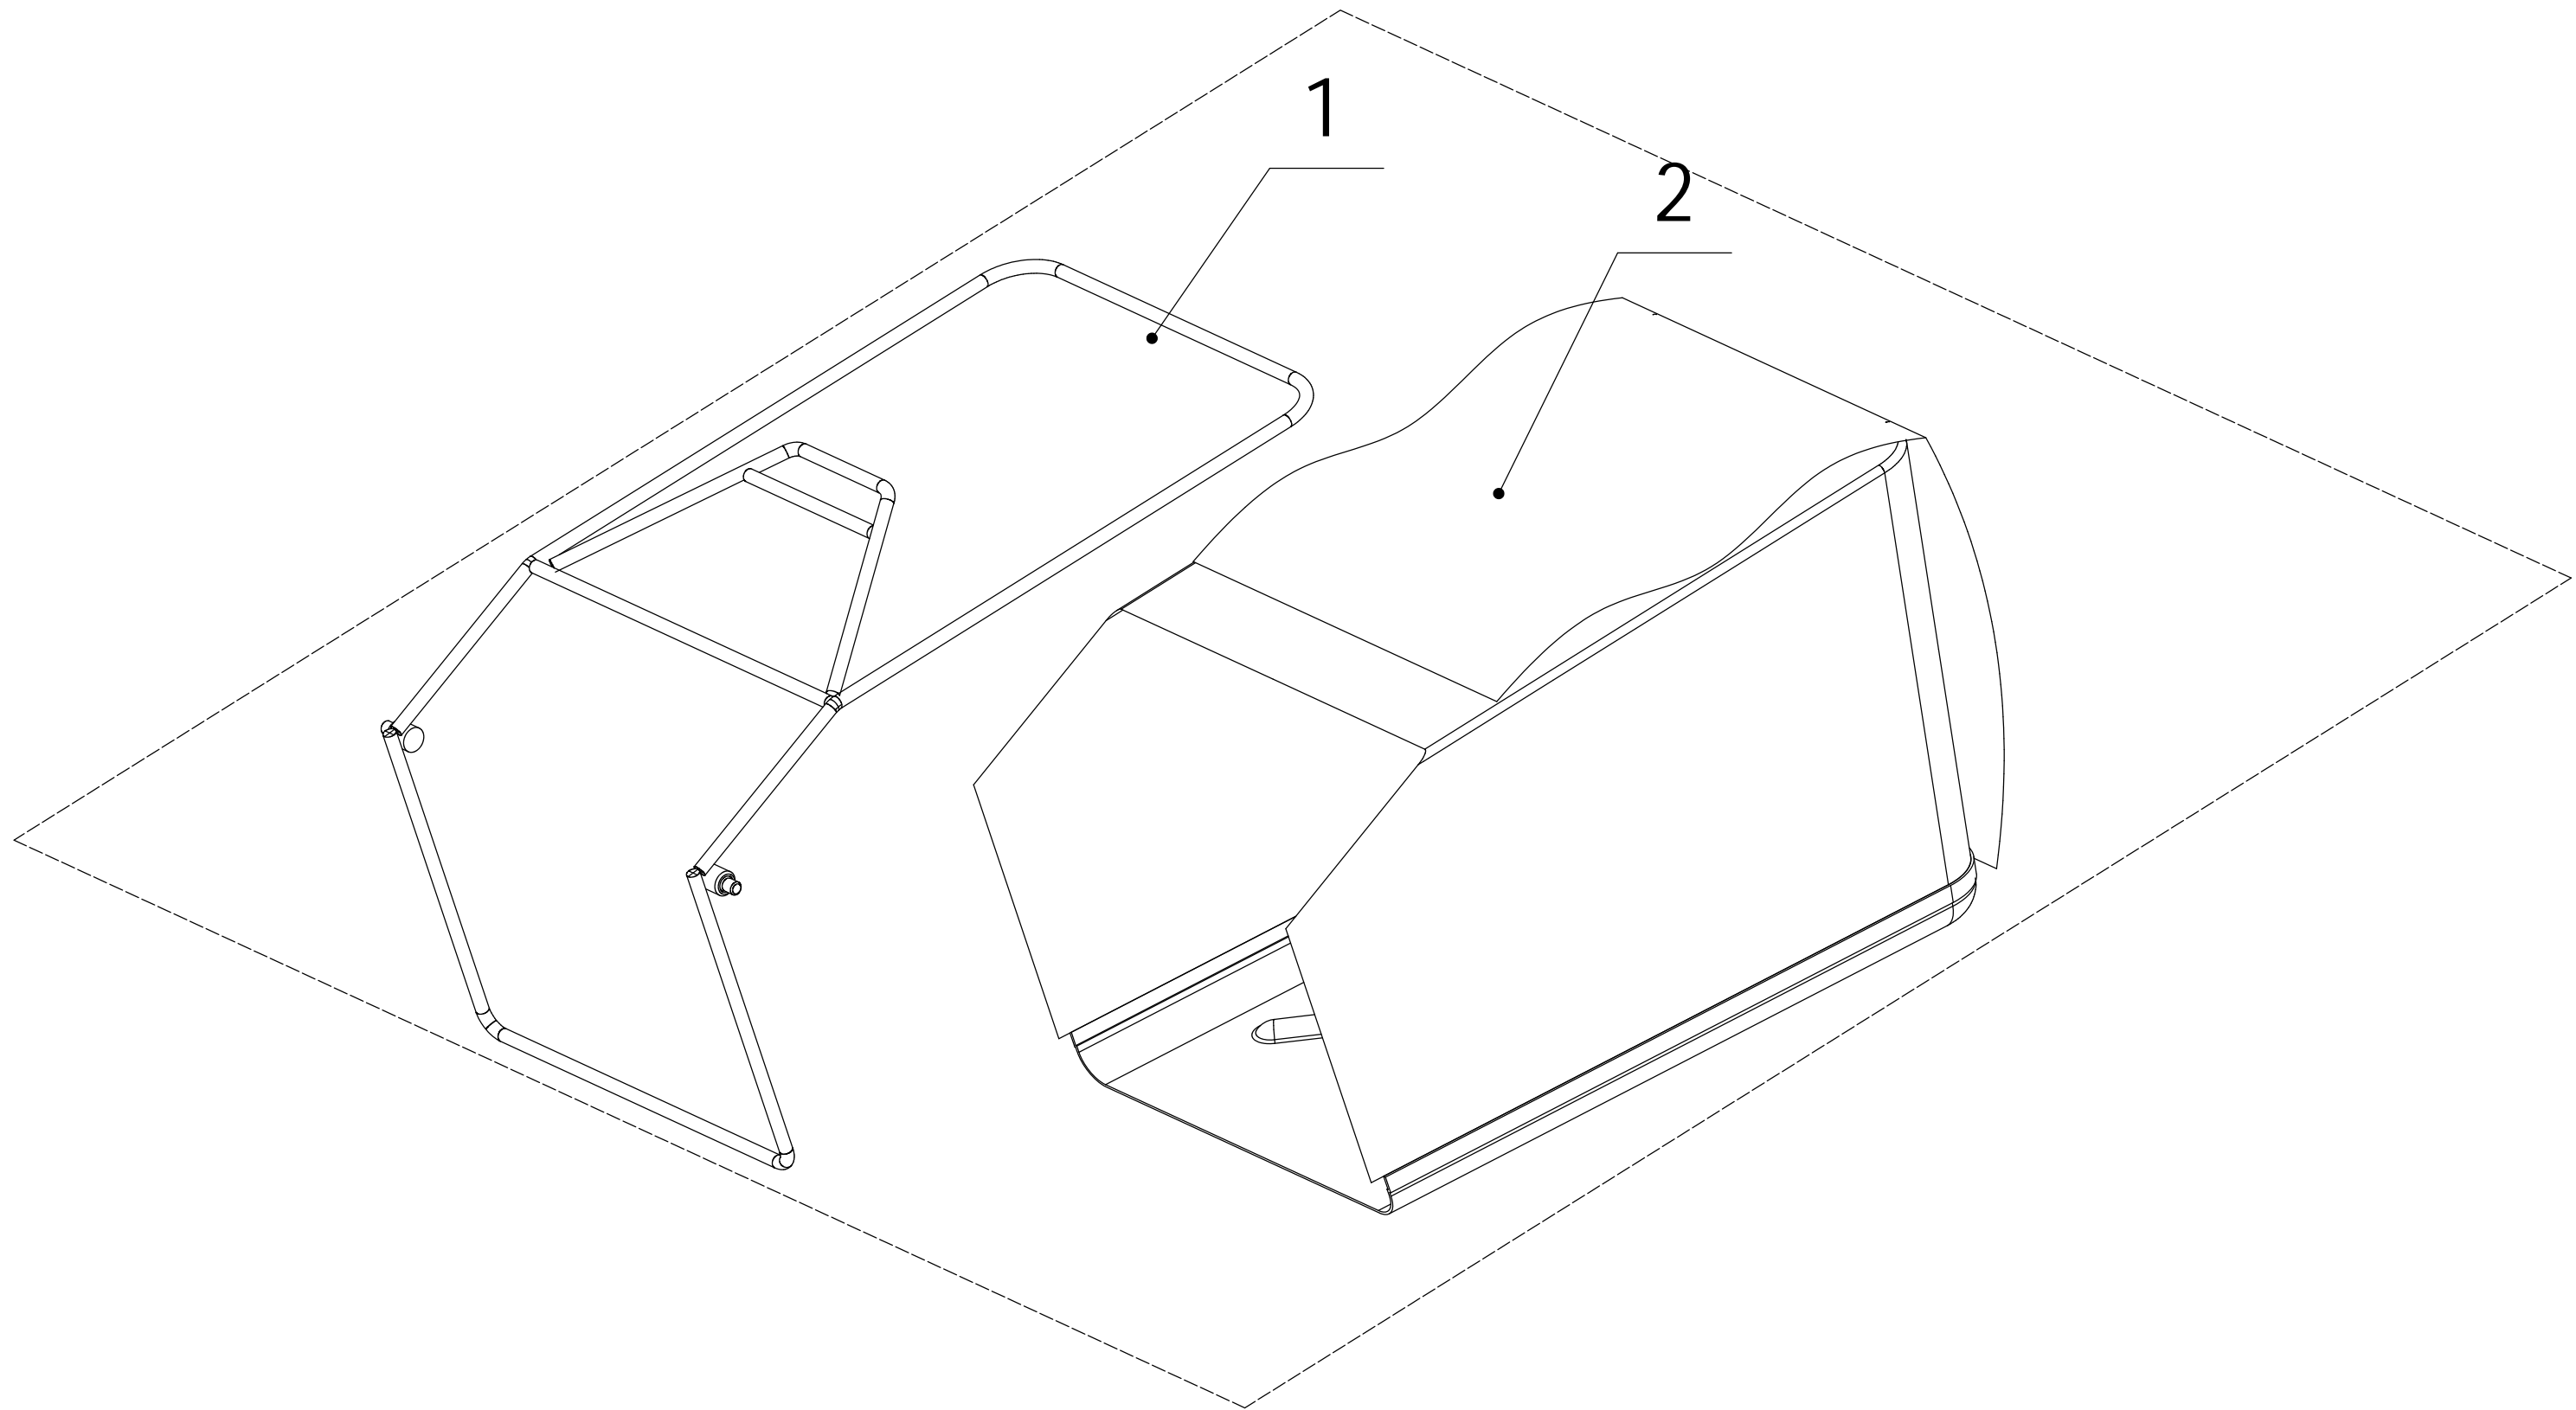

Model:WB455SC-3IN1
Service code:W455SCT000B2009
Grass catcher

Order	Part Number	Name_English	Quantity
1	4560602010/22	Frame - Grass Bag	1
2	4560603010/84	Grass Bag	1