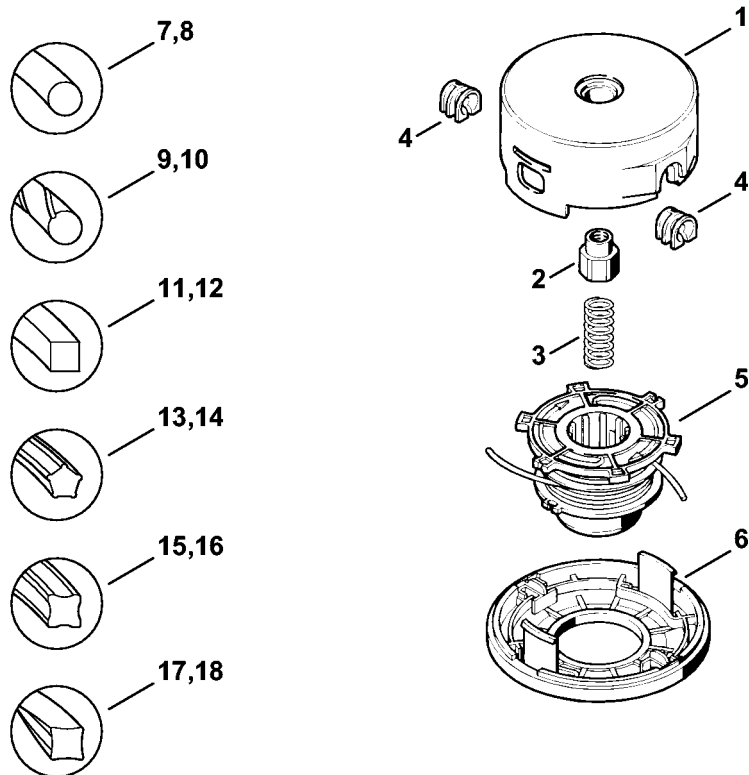

Mowing head AutoCut 25-2

4002-GET-0002-A0