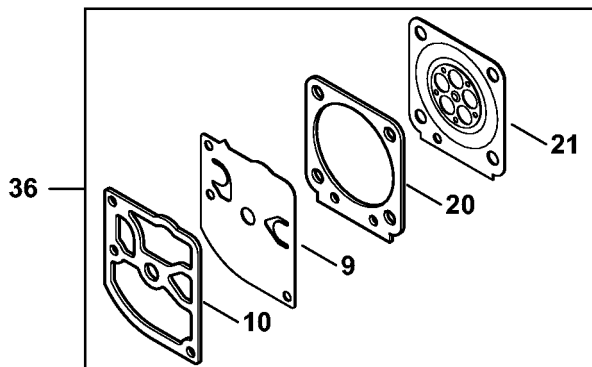

Carburetor C1Q-S67

4228-GET-0017-A0

Carburetor C1Q-S67

#	Part Number	Description	Quantity	Contains Item(s)	Remarks
1	4228 120 0603	Carburetor C1Q-S67 Above Serial Number: 160013447 Up to Serial Number: 276836508	1	2 - 35	
2	4137 120 7100	Throttle shaft with lever	1		
3	1123 122 3000	Spring	1		
4	4228 121 3302	Throttle shutter	1		
5	1120 122 7400	Round head screw	1		
6	1125 122 9001	E-clip	1		
7	4128 121 8901	Pin	1		
8	1120 122 9000	E-clip	1		
9	1129 121 4800	Pump diaphragm	1		
10	1123 129 0905	Pump gasket	1		
11	1123 121 0800	End cover	1		
12	1125 122 4200	Clamp	1		
13	4229 122 6200	Idle speed screw	1		
14	1120 122 7800	Oval head screw	1		
15	Z000 018 Z000	Inlet needle	1		
16	1120 122 3004	Spring	1		
17	1125 121 5000	Inlet control lever	1		
18	1120 121 9200	Spindle	1		
19	1120 122 6600	Collar screw	1		
20	1129 129 0900	Metering gasket	1		
21	4129 121 4700	Metering diaphragm	1		
22	4140 120 2200	Flange	1		
23	4226 122 7100	Screw	4		
24	4228 122 6801	Low speed screw	1		
25	4229 122 6700	High speed screw	1		
26	4229 121 2700	Cap	1