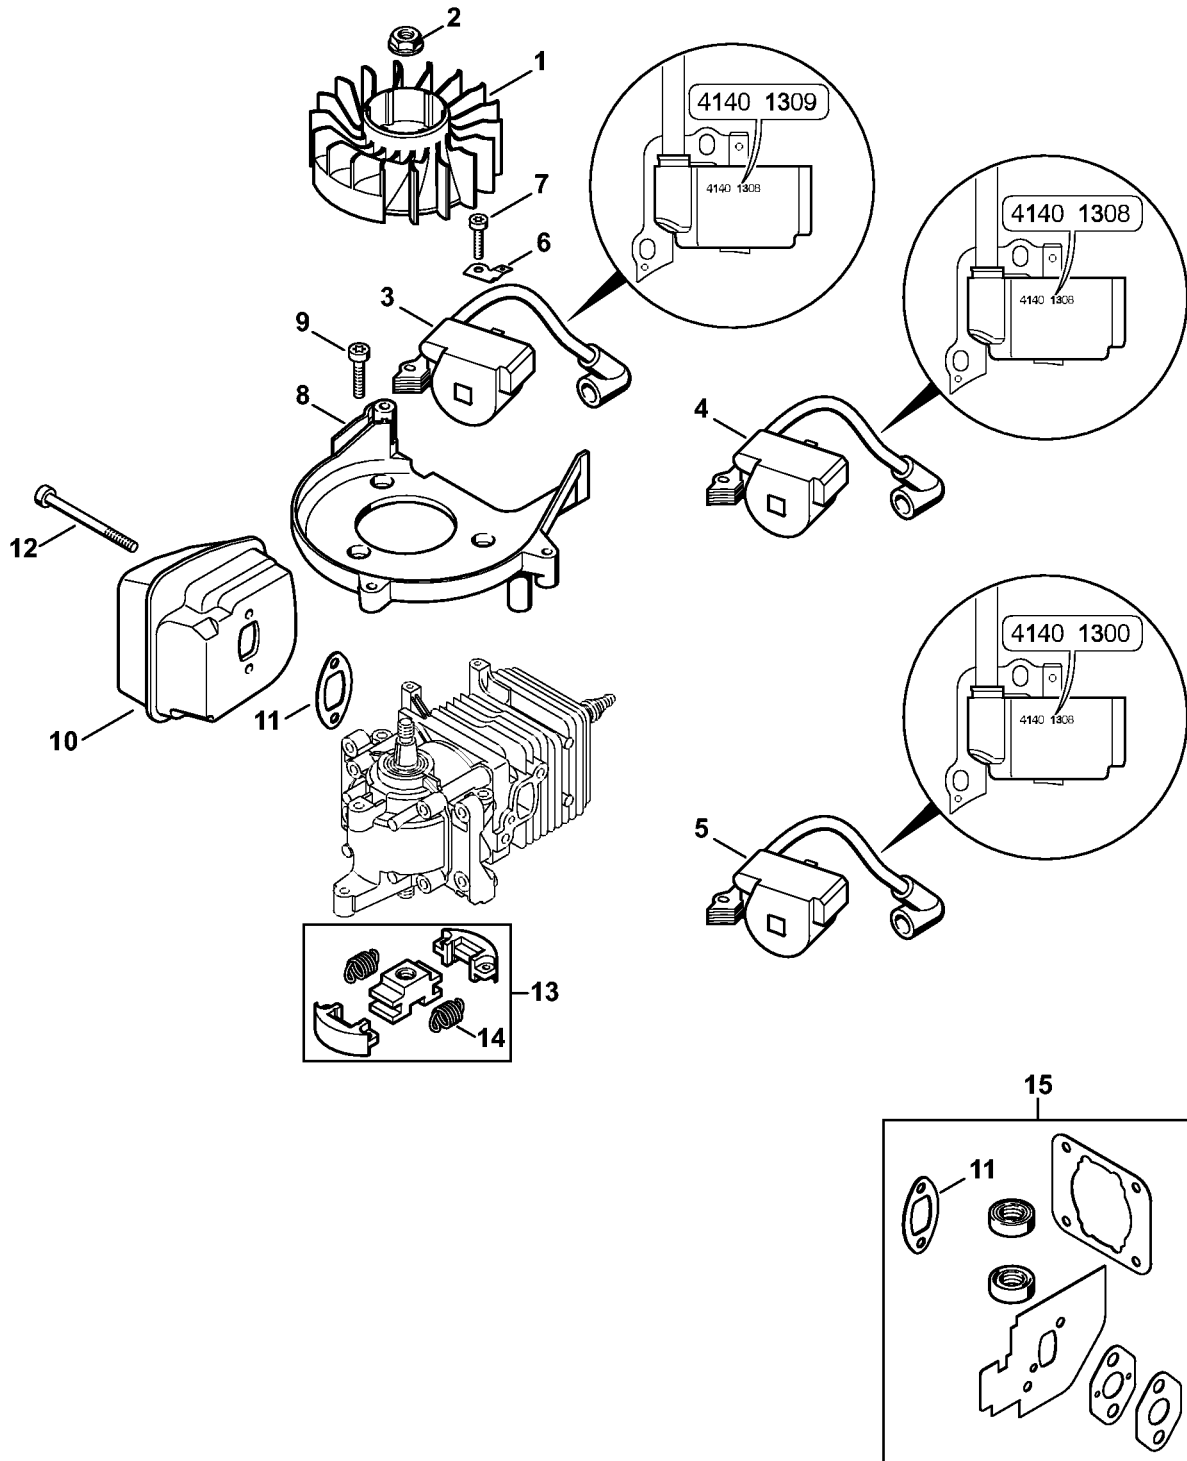

Ignition system, Muffler

422E-GET-0005-A0

Ignition system, Muffler

#	Part Number	Description	Quantity	Contains Item(s)	Remarks
1	4140 400 1200	Flywheel	1		
2	0000 955 0802	Collar nut M8x1	1		
3	4140 400 1311	Ignition module Above Serial Number: 805209567	1		
4	4140 400 1308	Ignition module Up to Serial Number: 805573249	1		
5	4140 400 1300	Ignition module Up to Serial Number: 275617627	1		
6	4140 431 2100	Connector tag	1		
7	9075 478 3023	Pan head self-tapping screw IS-D4x22	2		
8	4228 084 1100	Spiral housing	1		
9	9075 478 4159	Pan head self-tapping screw IS-D5x24	3		
10	4228 140 0600	Muffler	1		
11	4140 149 0602	Muffler gasket	1		
12	9075 478 4268	Pan head self-tapping screw IS-D5x60	2		
13	4228 160 2000	Clutch	1	14	
14	4228 162 7903	Tension spring	2		
15	4228 007 1050	Set of gaskets	1	11