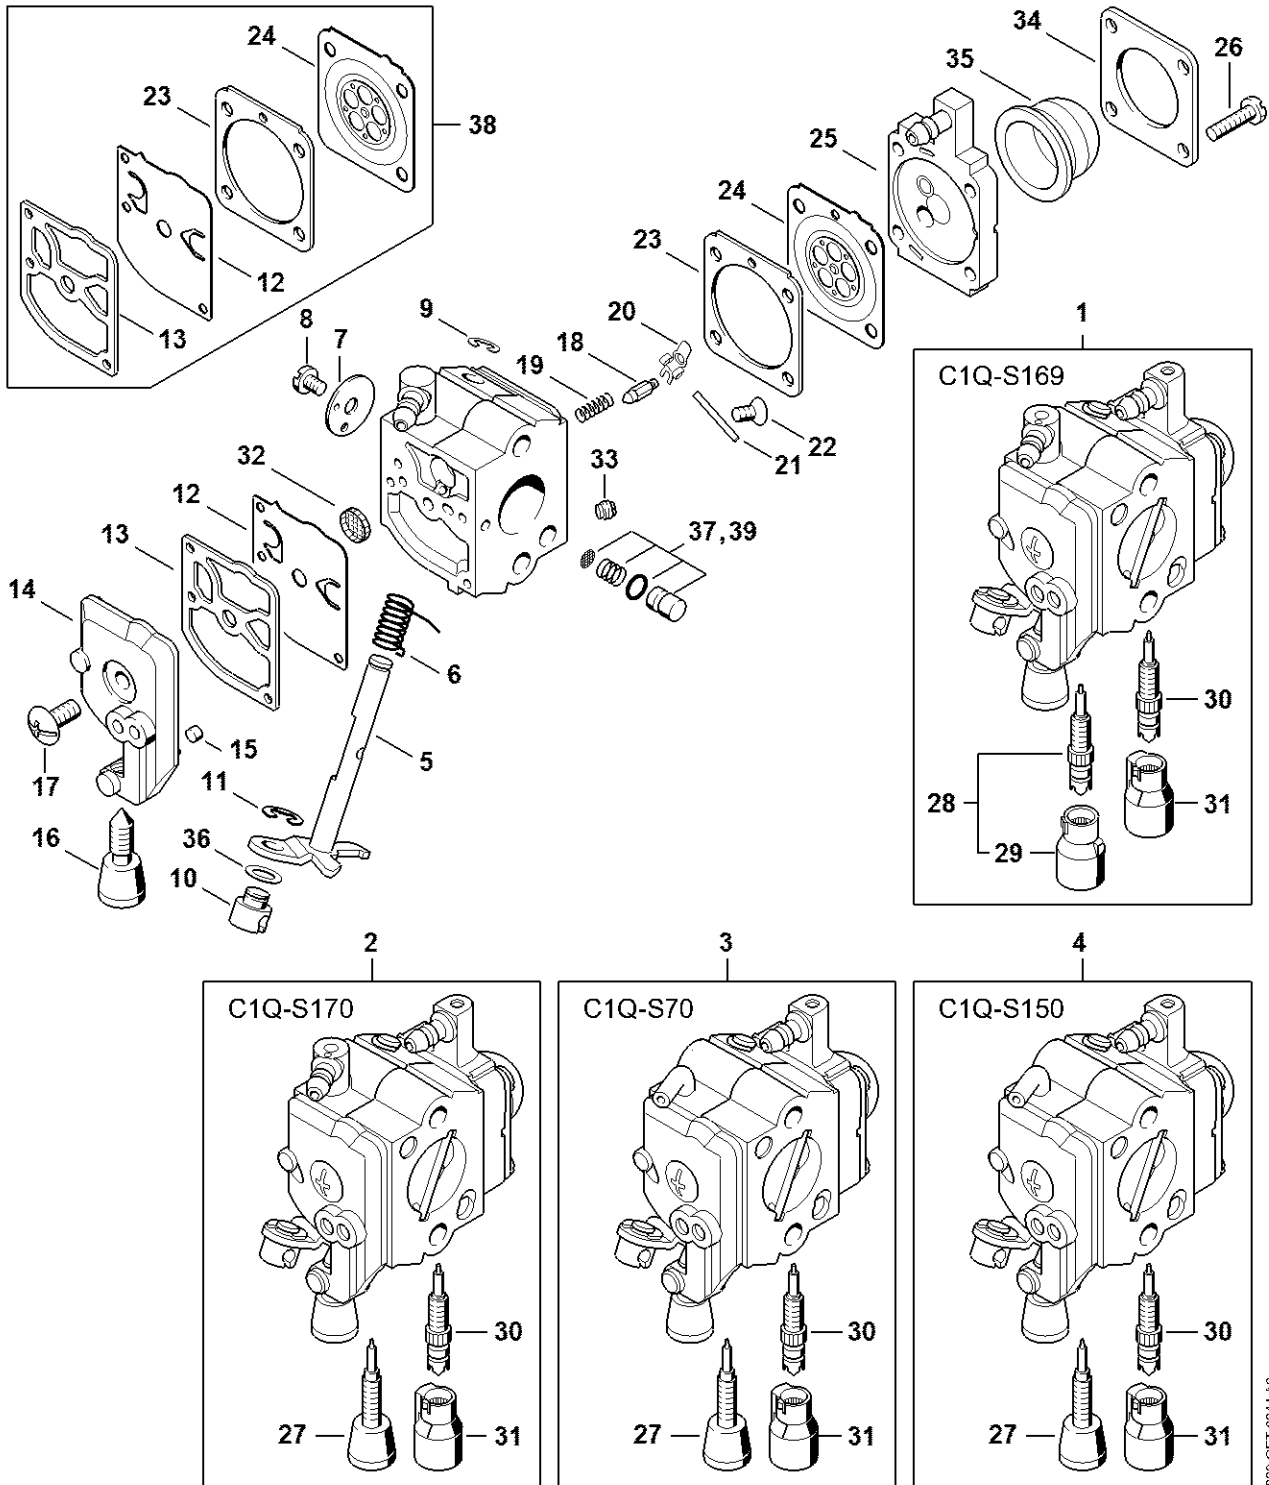

Carburetor C1Q-S169, C1Q-S170, C1Q-S70, C1Q-S150

4225-GET-0044-A0

Carburetor C1Q-S169, C1Q-S170, C1Q-S70, C1Q-S150

#	Part Number	Description	Quantity	Contains Item(s)	Remarks
1	4228 120 0608	Carburetor C1Q-S169E Above Serial Number: 161946516 Up to Serial Number: 805573249	1	5 - 26, 28 - 37	
2	4228 120 0609	Carburetor C1Q-S170D Above Serial Number: 801065627 Up to Serial Number: 805125280	1	5 - 27, 30 - 36, 39	available in Brazil only
3	4228 120 0606	Carburetor C1Q-S70A Above Serial Number: 161946516 Up to Serial Number: 801093818	1	5 - 27, 30 - 37	
4	4228 120 0607	Carburetor C1Q-S150 Above Serial Number: 800265406 Up to Serial Number: 801194831	1	5 - 27, 30 - 37	available in Brazil only
5	4137 120 7100	Throttle shaft with lever	1		
6	1123 122 3000	Spring	1		
7	4228 121 3303	Throttle shutter	1		
8	1120 122 7400	Round head screw	1		
9	1125 122 9001	E-clip	1		
10	4128 121 8901	Pin	1		
11	1120 122 9000	E-clip	1		
12	1129 121 4800	Pump diaphragm	1		
13	1123 129 0905	Pump gasket	1		
14	1123 121 0800	End cover	1		
15	1125 122 4200	Clamp	1		
16	4229 122 6200	Idle speed screw	1		
17	1120 122 7800	Oval head screw	1		
18	Z000 018 Z000	Inlet needle	1		
19	1120 122 3004	Spring	1		
20	1125 121 5000	Inlet control lever	1		
21	1120 121 9200	Spindle	1		
22	1120 122 6600	Collar screw	1