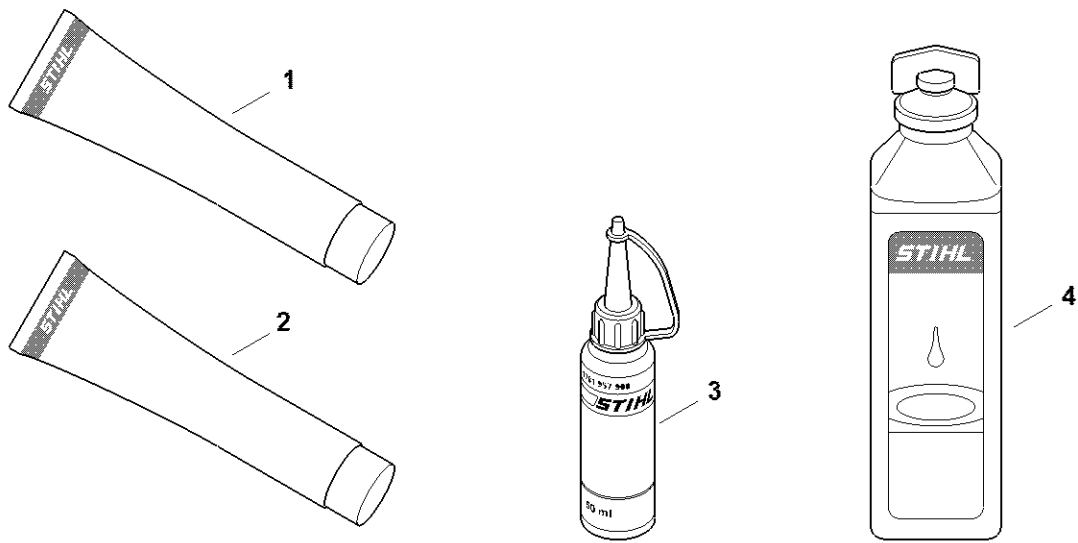

Auxiliary and operating materials

0000-GET-0189-A0

Auxiliary and operating materials

#	Part Number	Description	Quantity	Contains Item(s)	Remarks
1	0781 120 1021	Multi-purpose grease (tube 40 g)	1		
1	0781 120 1021	Multi-purpose grease (tube 40 g)	1		
1	0781 120 1109	Multi-purpose grease (tube 80 g)	1		
1	0781 120 1109	Multi-purpose grease (tube 80 g)	1		
1	0781 120 1110	Multipurpose grease 225 g	1		
1	0781 120 1110	Multipurpose grease 225 g	1		
2	0783 830 2000	Sealant, Dirko HT red	1		
2	0783 830 2000	Sealant, Dirko HT red	1		
3	0781 957 9000	Press fluid OH 723	1		
3	0781 957 9000	Press fluid OH 723	1		
4	0781 319 8401	HP 100ml	1		
4	0781 319 8052	HP Super 100ml	1		
4	0781 319 8060	HP Ultra 100ml	1