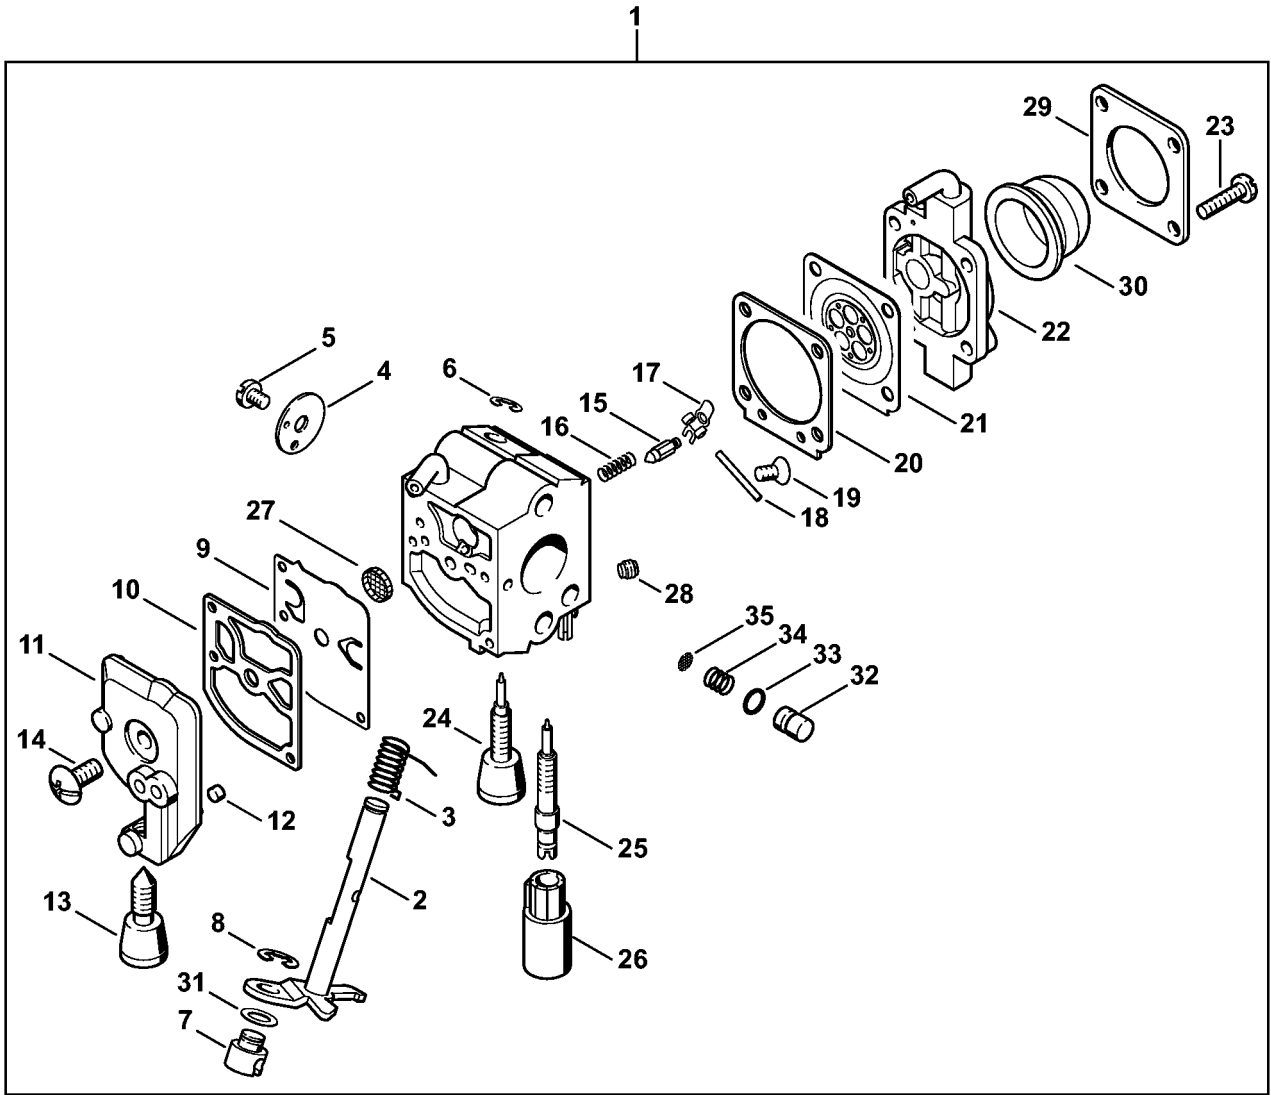

Carburetor C1Q-S67

4228-GET-0017-A0

Carburetor C1Q-S67

#	Part Number	Description	Quantity	Contains Item(s)	Remarks
1	4228 120 0603	Carburetor C1Q-S67 Above Serial Number: 160013447 Up to Serial Number: 276836508	1	2 - 35	
2	4137 120 7100	Throttle shaft with lever	1		
3	1123 122 3000	Spring	1		
4	4228 121 3302	Throttle shutter	1		
5	1120 122 7400	Round head screw	1		
6	1125 122 9001	E-clip	1		
7	4128 121 8901	Pin	1		
8	1120 122 9000	E-clip	1		
9	1129 121 4800	Pump diaphragm	1		
10	1123 129 0905	Pump gasket	1		
11	1123 121 0800	End cover	1		
12	1125 122 4200	Clamp	1		
13	4229 122 6200	Idle speed screw	1		
14	1120 122 7800	Oval head screw	1		
15	Z000 018 Z000	Inlet needle	1		
16	1120 122 3004	Spring	1		
17	1125 121 5000	Inlet control lever	1		
18	1120 121 9200	Spindle	1		
19	1120 122 6600	Collar screw	1		
20	1129 129 0900	Metering gasket	1		
21	4129 121 4700	Metering diaphragm	1		
22	4140 120 2200	Flange	1		
23	4226 122 7100	Screw	4		
24	4228 122 6801	Low speed screw	1		
25	4229 122 6700	High speed screw	1		
26	4229 121 2700	Cap	1