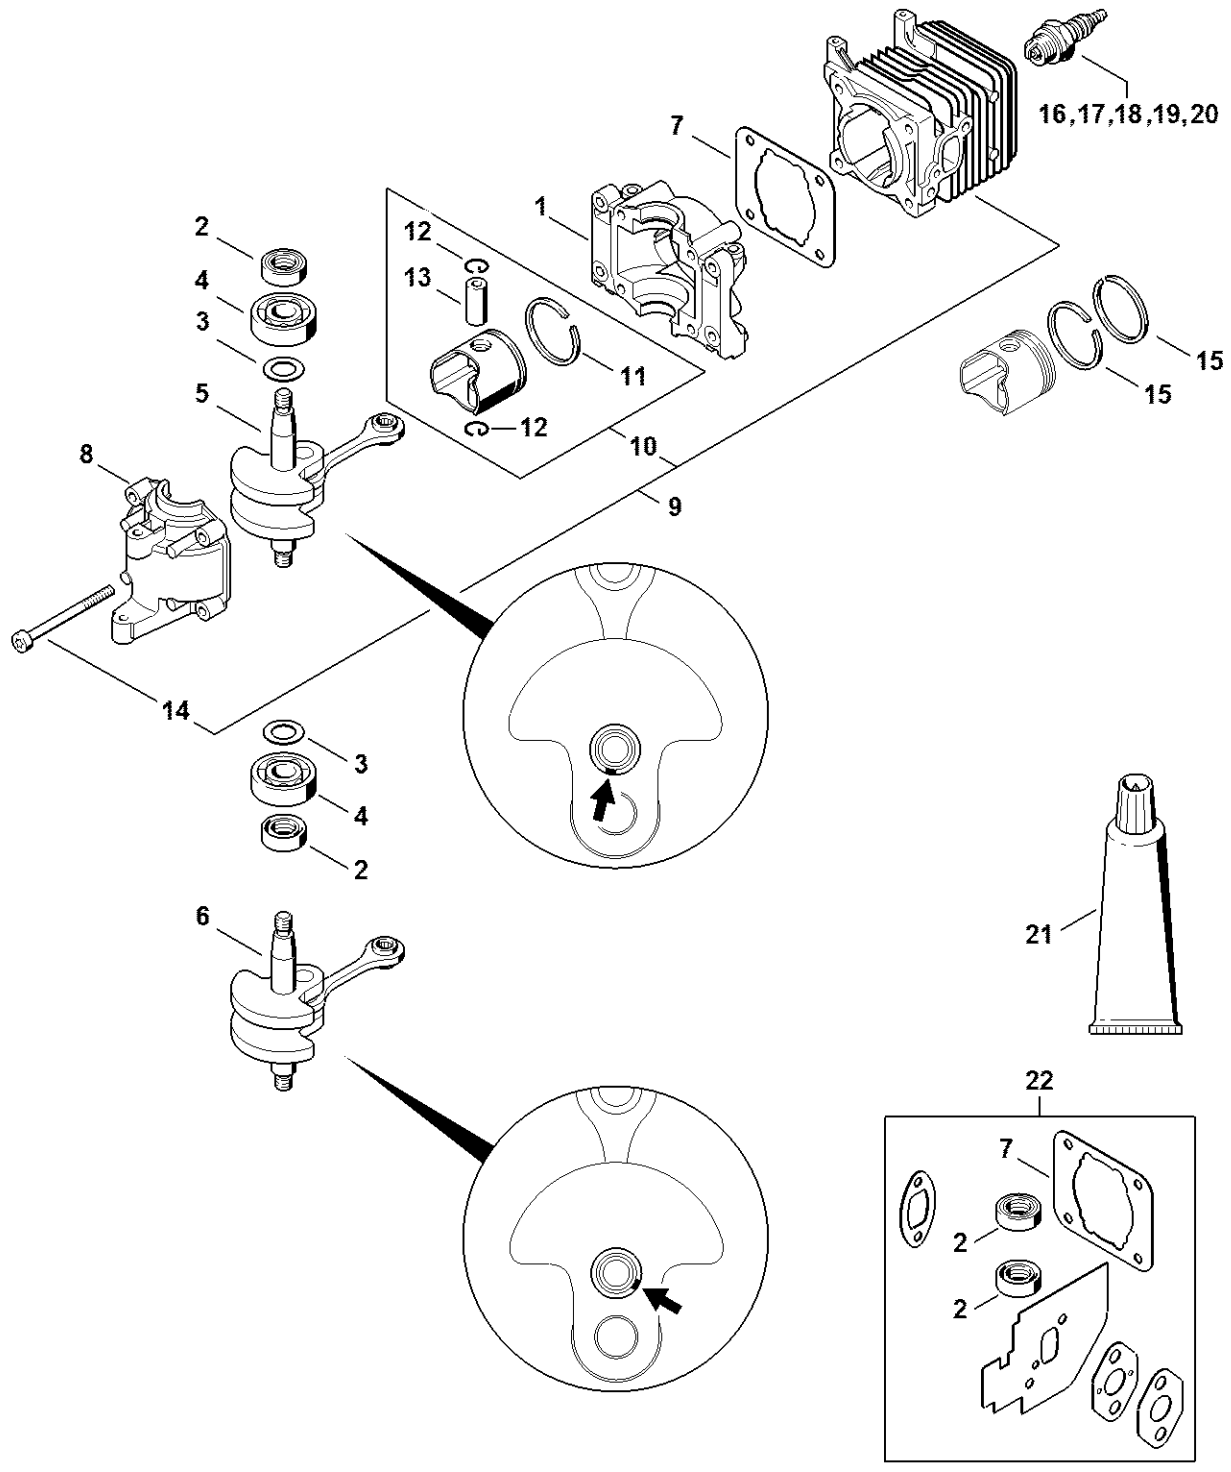

HS 45

Spare Parts List**06/11/2024****Poland, English**

Contents

Crankcase, Cylinder	2	Socket, T27x140	64
Ignition system, Muffler	4	Nipple	66
Air filter, Spacer flange	6	Pump	68
Fuel tank	9	Screwdriver	70
Rewind starter, Handle housing	11	Screwdriver, T8	72
Carburetor C1Q-S169, C1Q-S170, C1Q-S70, C1Q-S150	14	Screwdriver, T27x150	74
Carburetor C1Q-S67	17	Screwdriver, Q-SW 8x200	76
Carburetor C1Q-S54	20	Socket, 8 mm, long reach	78
Carburetor C1Q-S49	23		
Gear head, Handlebar with hand guard	26		
Cutter bar, Tools	28		
Catcher blade	30		
Serial number	32		
Auxiliary and operating materials	34		
Nipple	36		
Press arbor	38		
Wrench	40		
Pliers C19	42		
Socket, T27x125	44		
Hose 135 mm / 5 5/16"	46		
Assembly hook	48		
Assembly hook	50		
Installing tool	52		
Locking strip	54		
Torque wrench with optical/acoustic signal	56		
Torque wrench	58		
Torque wrench with optical/acoustic signal	60		
Torque wrench	62		

Crankcase, Cylinder

4228-GET-0045-A0

Crankcase, Cylinder

#	Part Number	Description	Quantity	Contains Item(s)	Remarks
1	4140 021 0300	Crankcase	1		
2	9639 003 1230	Oil seal 12x22x7	2		
3	4140 036 0300	Washer	2		
4	9503 003 0246	Grooved ball bearing 6201	2		
5	4228 030 0402	Crankshaft Above Serial Number: 161946516	1		
6	4228 030 0400	Crankshaft Up to Serial Number: 275617627	1		
7	4140 029 2300	Cylinder gasket	1		
8	4140 021 2500	Engine pan	1		
9	4140 020 1204	Cylinder with piston Ø 34 mm	1	10 - 14	
10	4140 030 2004	Piston Ø 34 mm	1	11 - 13	
11	4144 034 3000	Piston ring Ø 34x1.2 mm	1		
12	9463 650 0807	Snap ring 8x0.7	2		
13	4137 034 1500	Piston pin 8x5x22	1		
14	9075 478 4268	Pan head self-tapping screw IS-D5x60	4		
15	4137 034 3000	Piston ring Ø 34x1.5 mm Up to Serial Number: 805573249	2		
16	0000 400 7000	Spark plug NGK BPMR7A	1		
17	1110 400 7005	Spark plug Bosch WSR 6 F	1		
18	0000 400 7016	Spark plug STIHL	1		
21	0783 830 2000	Sealant, Dirko HT red	1		
22	4228 007 1050	Set of gaskets	1	2, 7	