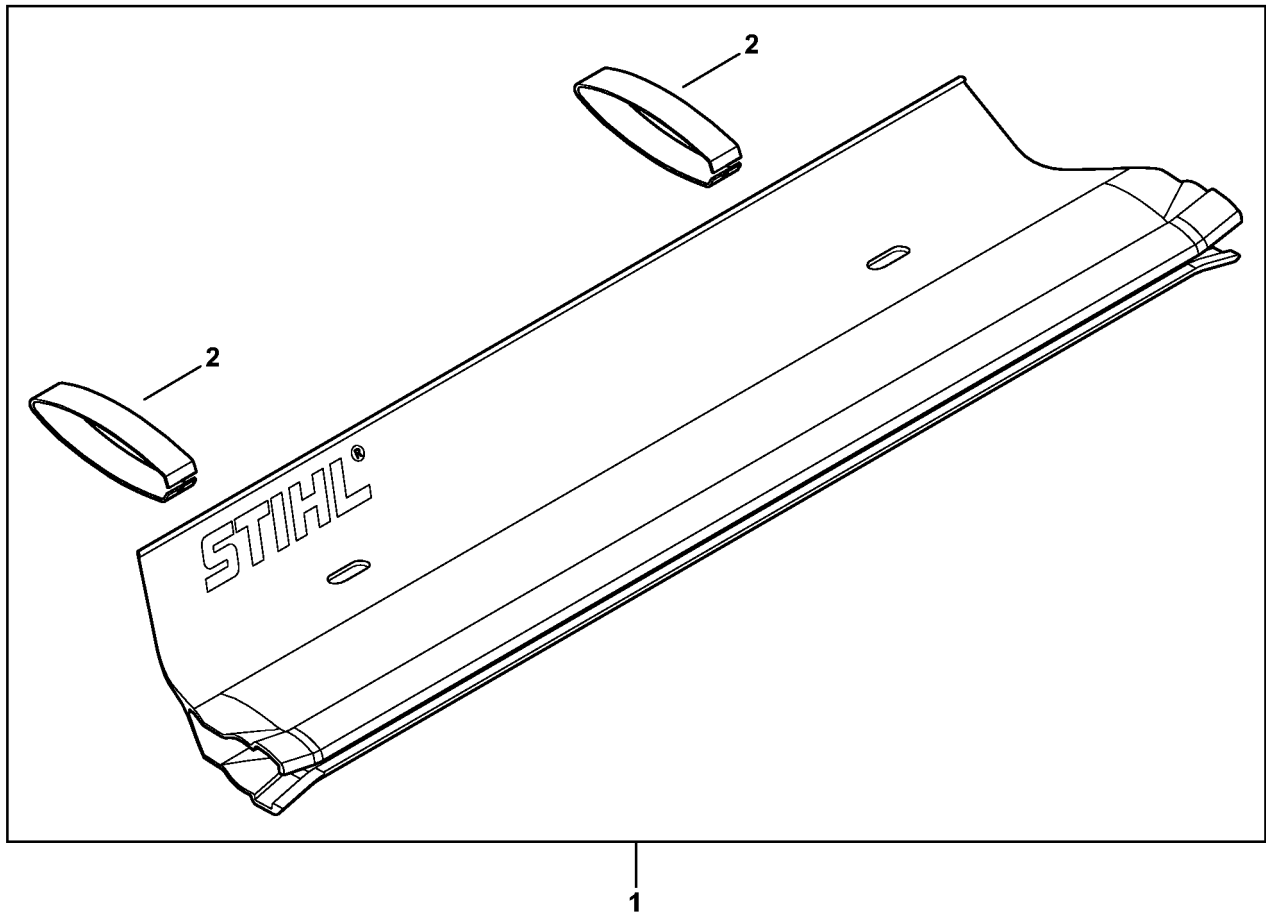

Catcher blade

4228-GET-0024-A0

Catcher blade

#	Part Number	Description	Quantity	Contains Item(s)	Remarks
1	4859 740 3300	Catcher blade 500 mm / 20"	1	2	
2	4859 748 0400	Clip	2