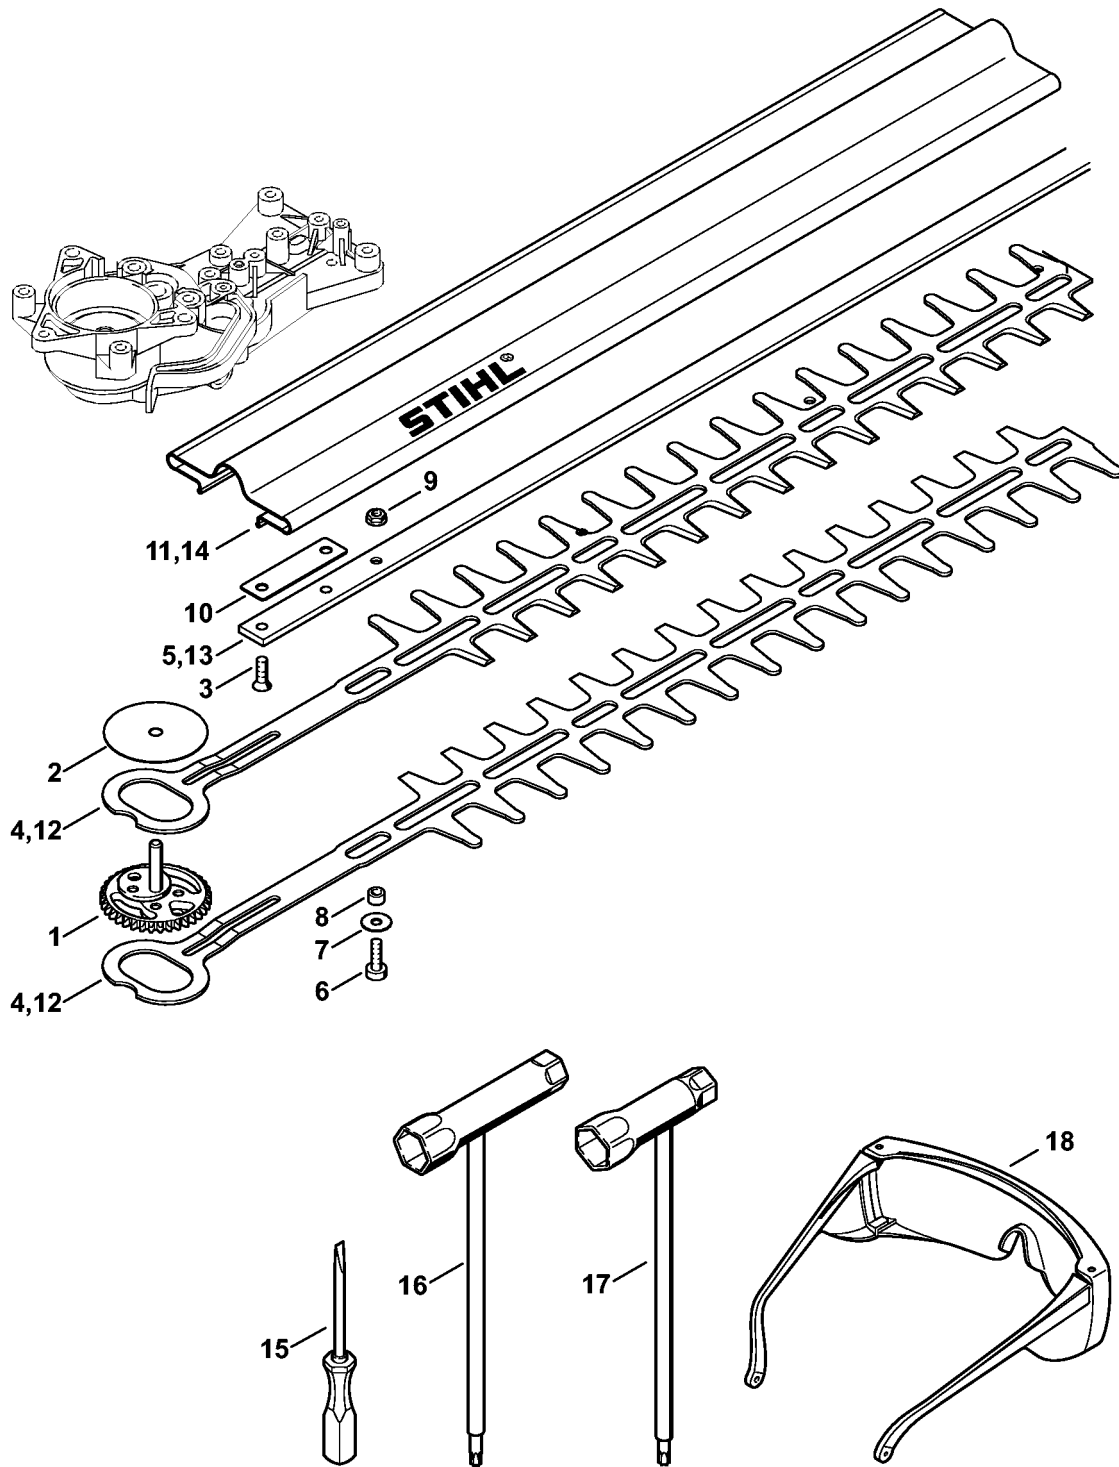

Gear head, Handlebar with hand guard

4228-GET-0020-A0

Gear head, Handlebar with hand guard

#	Part Number	Description	Quantity	Contains Item(s)	Remarks
1	4228 640 0501	Gear housing	1	2 - 6	
2	4228 642 9700	Bushing	2		
3	9503 003 5290	Grooved ball bearing 6002-2RS	1		
4	9456 621 3600	Circlips 32x1,2	1		
5	9381 651 2640	Cylindrical pin 5x24	1		
6	4119 713 6500	Plug screw	1		
7	9455 621 1380	Circlip 14x1	1		
8	4228 162 5000	Lever Up to Serial Number: 805573249	1		
9	4228 162 7900	Tension spring Up to Serial Number: 805573249	1		
10	4228 162 5400	Brake band Up to Serial Number: 805573249	1		
11	4228 162 5005	Lever Up to Serial Number: 805573249	1		
12	4228 160 2901	Clutch drum	1		
13	9075 478 4159	Pan head self-tapping screw IS-D5x24	3		
14	4228 649 0302	Gasket	1		
15	4228 641 0400	Gearbox cover	1		
16	4228 649 0301	Gasket	1		
17	9075 478 4085	Pan head self-tapping screw IS-D5x18	6		
18	4228 791 0101	Handlebar with hand guard	1		
19	4203 708 0800	Spring	2		
20	9074 478 4545	Spline screw IS-P6x26,5	2		
21	0000 951 1100	Screw	3		
22	0781 120 1109	Multi-purpose grease (tube 80 g)	1		

Cutter bar, Tools

4228-GET-0041-A0

Cutter bar, Tools

#	Part Number	Description	Quantity	Contains Item(s)	Remarks
1	4228 640 7505	Spur gear	1		
2	4228 642 8700	Thrust washer	1		
3	9064 371 0985	Countersunk screw M5x16	2		
6	9022 341 0980	Pan head screw IS M5x16	1		(quantity as required)
7	4237 958 0500	Washer	1		(quantity as required)
8	4228 641 4900	Sleeve 4.85 mm	1		(quantity as required)
9	9216 263 0700	Hexagon nut M5	1		(quantity as required)
12	4228 710 6051	Blade 600 mm / 24"	1		2 pieces
13	4228 641 4610	Guide 600 mm / 24"	1		
14	4228 790 9201	Blade guard 600 mm / 24"	1		
15	0000 890 2300	Screwdriver	1		
17	4128 890 3400	Combination wrench	1		
18	0000 884 0307	Safety glasses	1		