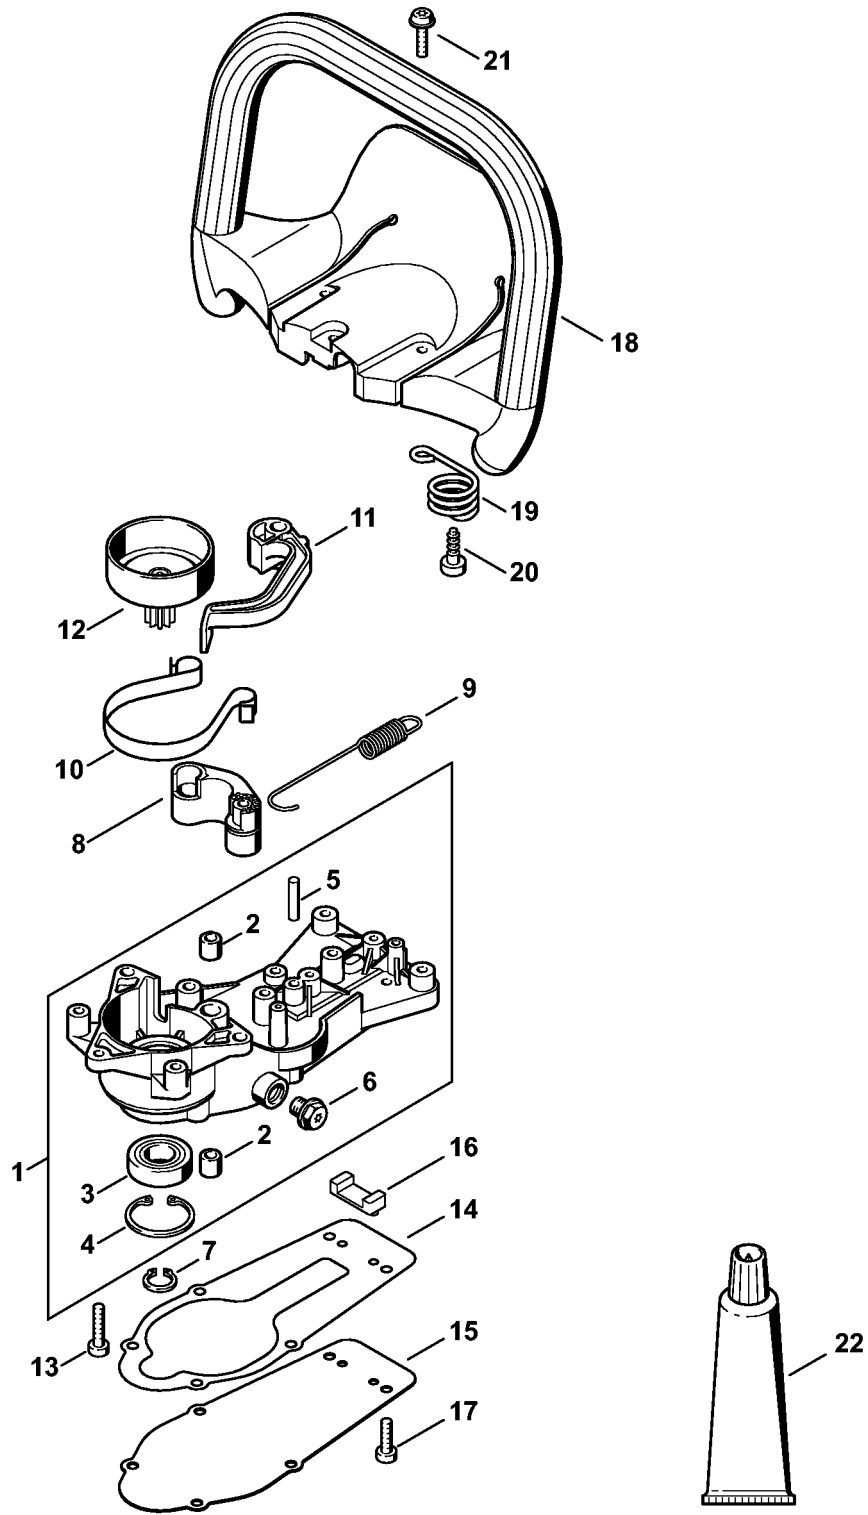

Gear head, Handlebar with hand guard

4228-GET-0020-A0

Gear head, Handlebar with hand guard

#	Part Number	Description	Quantity	Contains Item(s)	Remarks
1	4228 640 0501	Gear housing	1	2 - 6	
2	4228 642 9700	Bushing	2		
3	9503 003 5290	Grooved ball bearing 6002-2RS	1		
4	9456 621 3600	Circlips 32x1,2	1		
5	9381 651 2640	Cylindrical pin 5x24	1		
6	4119 713 6500	Plug screw	1		
7	9455 621 1380	Circlip 14x1	1		
8	4228 162 5000	Lever Up to Serial Number: 805573249	1		
9	4228 162 7900	Tension spring Up to Serial Number: 805573249	1		
10	4228 162 5400	Brake band Up to Serial Number: 805573249	1		
11	4228 162 5005	Lever Up to Serial Number: 805573249	1		
12	4228 160 2901	Clutch drum	1		
13	9075 478 4159	Pan head self-tapping screw IS-D5x24	3		
14	4228 649 0302	Gasket	1		
15	4228 641 0400	Gearbox cover	1		
16	4228 649 0301	Gasket	1		
17	9075 478 4085	Pan head self-tapping screw IS-D5x18	6		
18	4228 791 0101	Handlebar with hand guard	1		
19	4203 708 0800	Spring	2		
20	9074 478 4545	Spline screw IS-P6x26,5	2		
21	0000 951 1100	Screw	3		
22	0781 120 1109	Multi-purpose grease (tube 80 g)	1