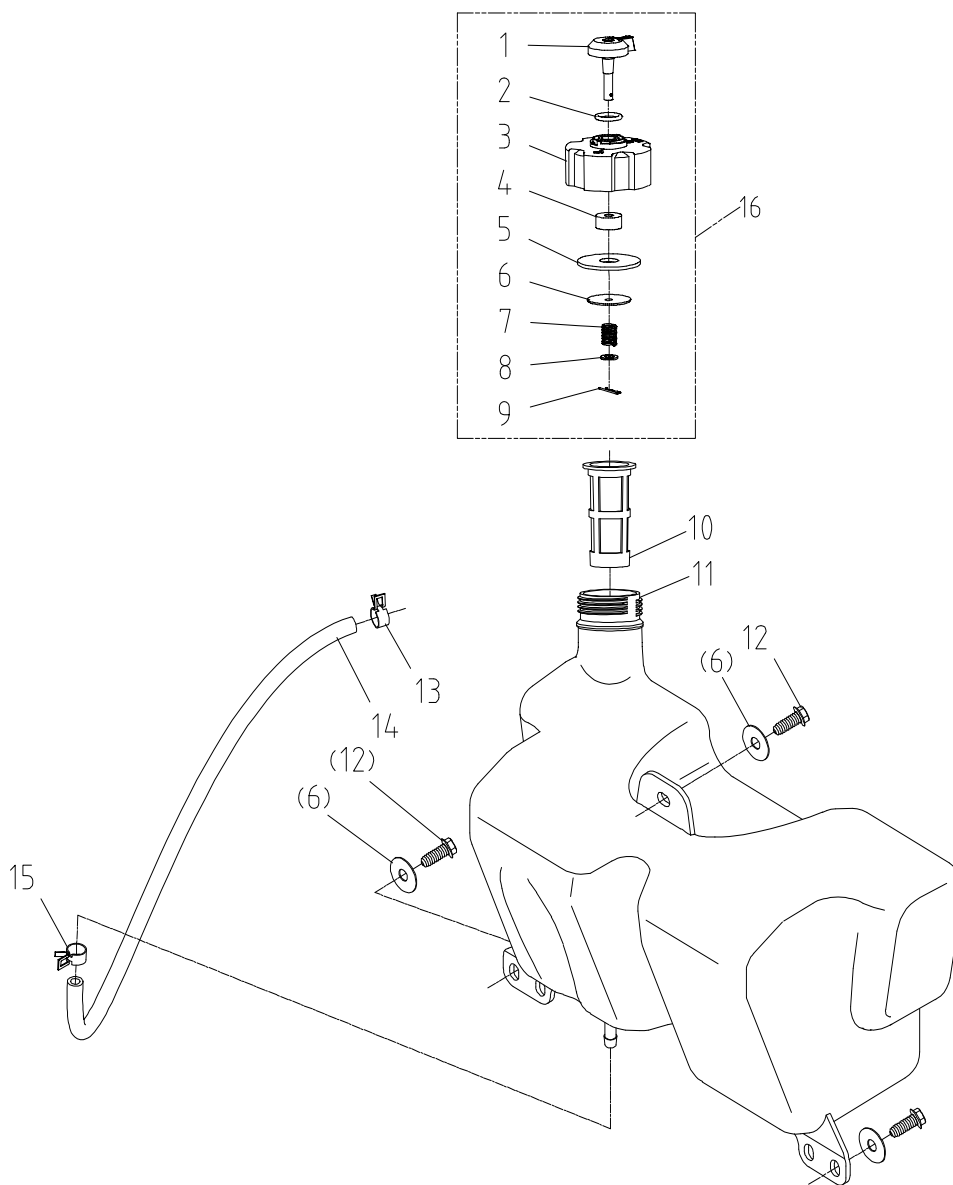

Lp	Kod	Nazwa	Ilość
1	760000	CHOKE KNOB	1
2	760001	SCREW M4×16	2
3	760002	WASHER 4	2
4	760003	THROTTLE CABLE	1
5	LC1P88F-1	ENGINE	1
5	LC1P90F-1	ENGINE	1
5	LC1P92F-1	ENGINE	1
6	760007	TAPPING SCREW 3/8"-16-1 1/4"	4
7	760008	FLAT KEY 6.35×30	1
8	760604	Engine pulley weldment	1
9	760010	SUPPORT	1
10	760011	Tapping screwM6*16	10
11	760012	Electric clutch	1
12	760013	Clutch Step Bushing	1
13	760014	taper washer 12	1
14	760015	BOLT, 7/16"-20- 3",UNF	1
15	760016	Clutch clamp plate	1
16	760017	FLANGE LOCK NUT M8	2
17	760605	Clutch baffle (small bin)	1
18	760019	BOLT M8×20	2
19	760020	EXHAUST PIPE	1
20	760021	SCREW 5/16"-18 -3/4"	3
21	760022	Spring washer 5/16"	3

Lp	Kod	Nazwa	Ilość
1	760033	FUEL TANK CAP LEVER	1
2	760034	O RING	1
3	760035	FUEL TANK CAP	1
4	760036	FUEL TANK CAP FILTER	1
5	760037	FUEL TANK CAP SEAL	1
6	760038	GASKET 6×25×1.5	4
7	760039	FUEL TANK CAP SPRING	1
8	760040	WASHER 5	1
9	760041	SPLIT PIN	1
10	760042	FILTER CAP	1
11	760043	FUEL TANK	1
12	760044	Tapping screwM6*1	3
13	760045	CLIP φ10	1
14	760046	FUEL HOSE	1
15	760047	CLIP φ10	1
16	760048	FUEL TANK CAP ASY	1