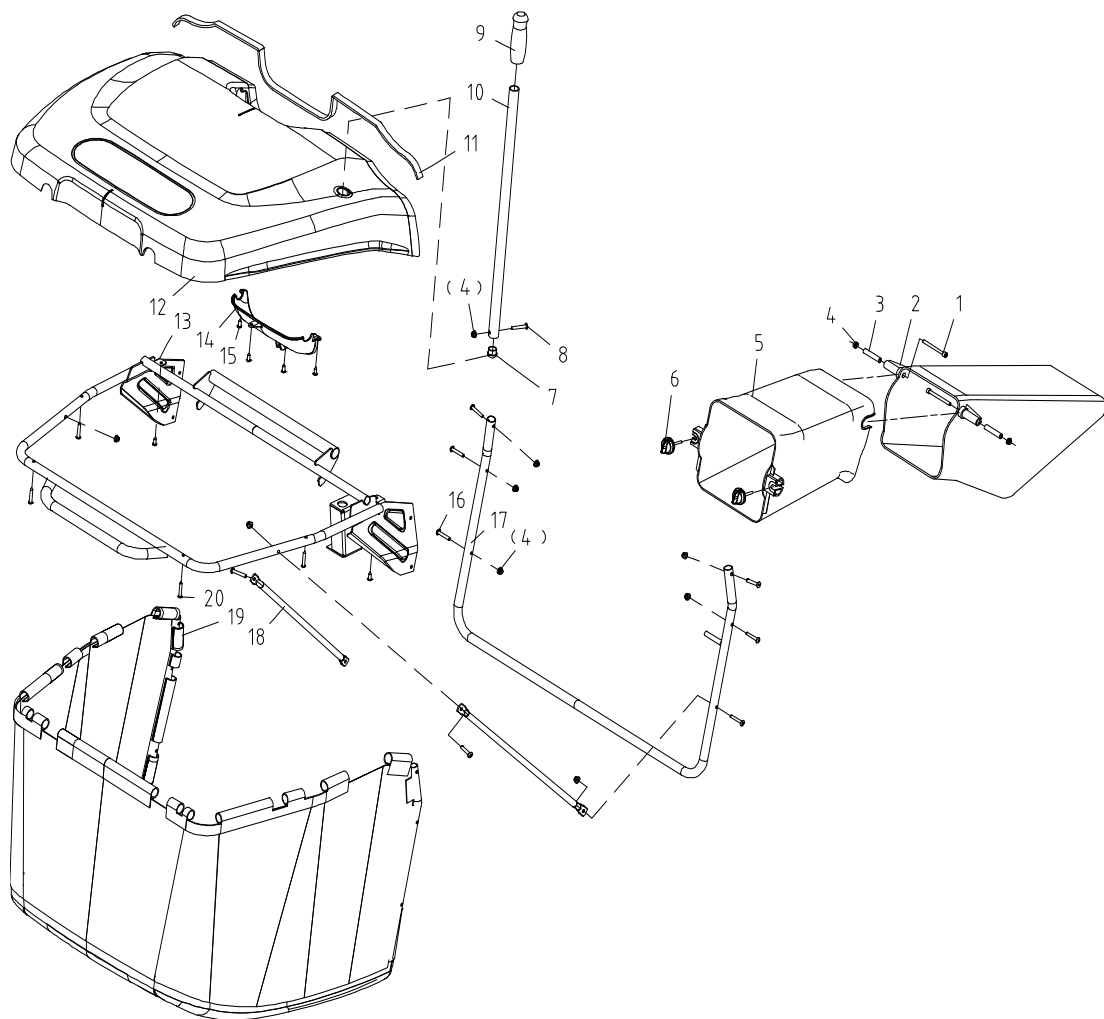

Lp	Kod	Nazwa	Ilość
1	760346	Screw M6X65	2
2	760347	Front grass collectorTTM86, K46/T2	1
3	760348	SPACER $\Phi 6*\Phi 10*48$	2
4	760349	Hexagon lock nut M6	11
5	760350	Rear grass collector TTM86, K46/T2	1
6	760351	lock knob	2
7	760352	Core plug	1
8	760353	SCREW M6$\times$30	1
9	760354	Handle	1
10	760355	Lever	1
11	760356	Sealing Wool TTM86	1
12	760357	COVER (starry gray)	1
13	760358	GRASS COLLECTING FRAME FRONT SUPPORT WELDMENT	1
14	760359	HANDLE DECPRATIVE PLATE	1
15	760360	Tapping screw ST4.8x16	6
16	760361	HEXAGON BOLTM6x35	8