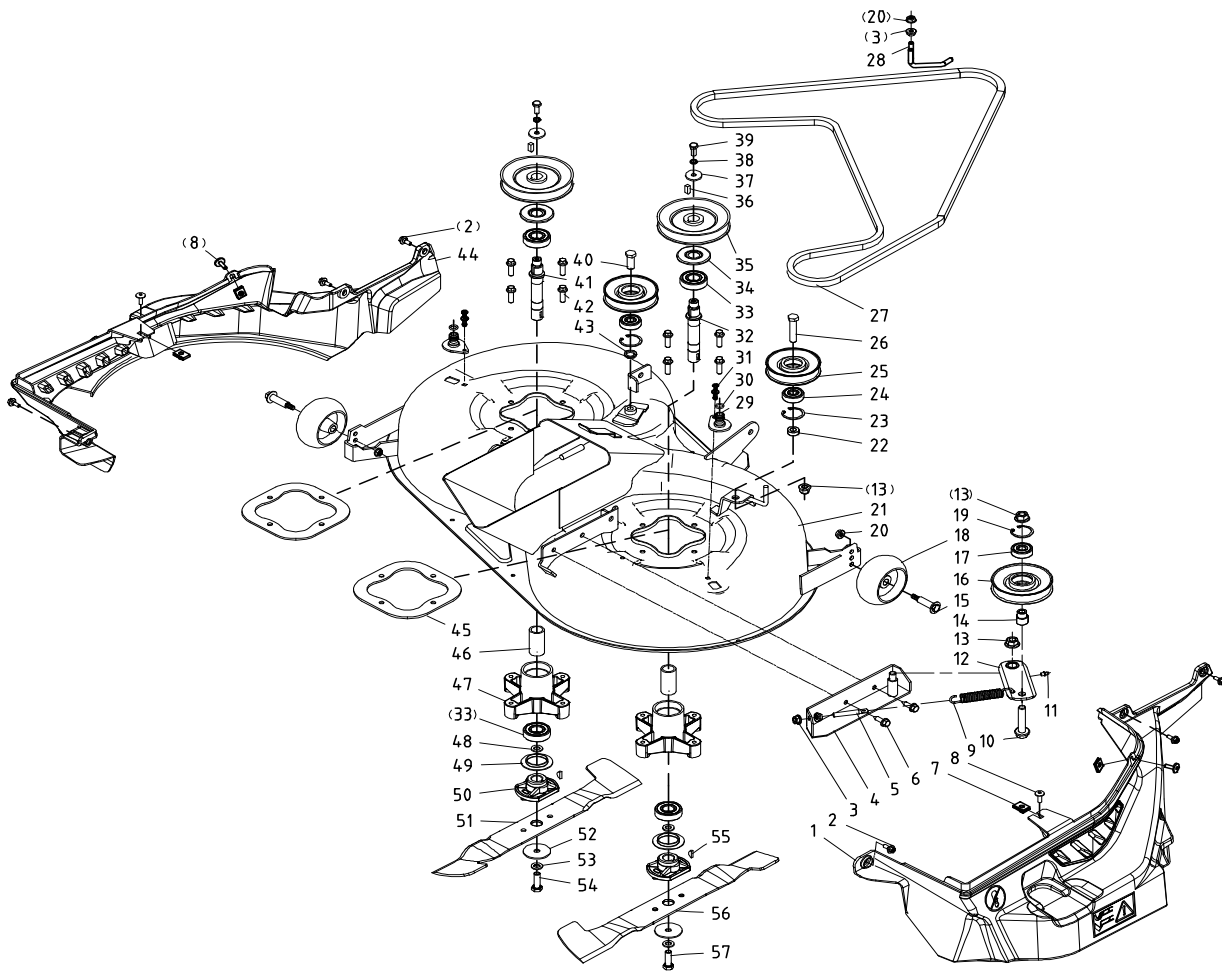

Lp	Kod	Nazwa	Ilość
1	760607	BELT COVER RIGHT TTM92,Black	1
2	760290	Hexagon Head Tapping Screw6.3x11.5	6
3	760291	FLANGE NUT M8	3
4	760292	CUT TENTION SUPPORT WELDMENT	1
5	760293	ADJUSTING SCREW ROD	1
6	760028	FLANGE BOLTS/16-18TX3/4	2
7	760295	BUCKLE NUT M6	4
8	760296	SCREW M6x16	4
9	760297	TRACTION SPRING	1
10	760608	Hexagon bolt M12x1.25x50	1
11	760299	OIL INJECTION NOZZLE	1
12	760300	CUT TENTION ARM WELDMENT	1
13	760213	FLANGE LOCK NUT M12x1.25	2
14	760302	TENTION PULLEY CUSHION COVER	1
15	760303	Wheel Axle	2
16	760304	TENTION PULLEY WELDMENT TTM86,Plating white zinc passivation	1