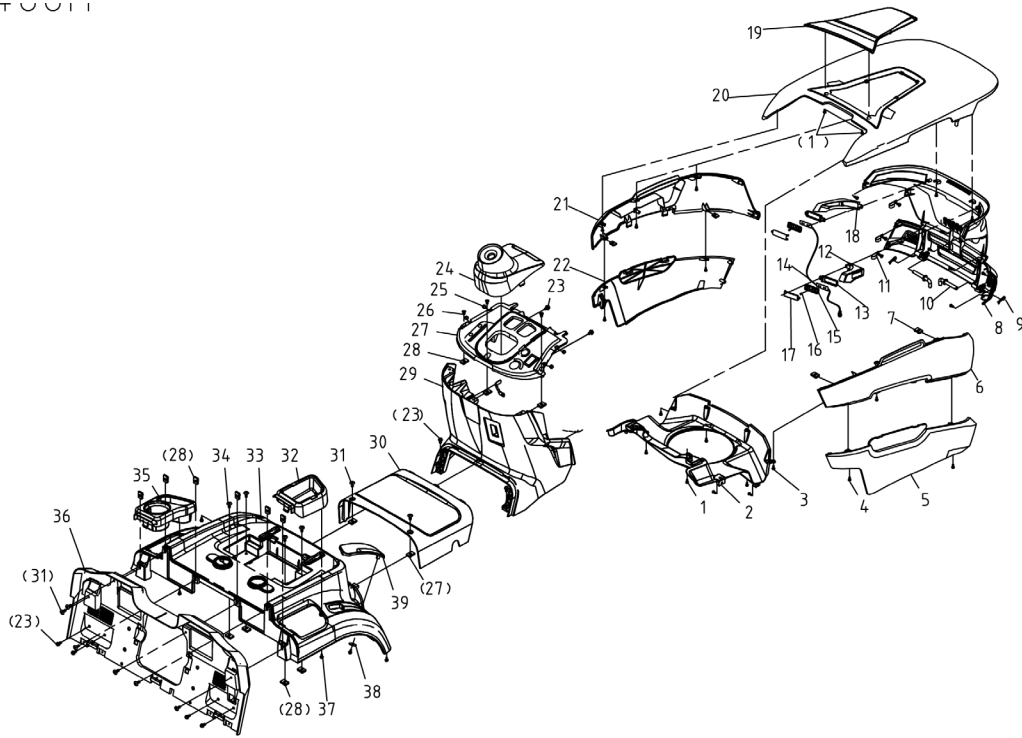

Lp	Kod	Nazwa	Ilość
1	760411	SCREW ST4.8x16	28
2	760412	AIR DIRECTOR	1
3	760413	SCREW ST4.8x20	2
4	760252	Screw M5x12	4
5	760415	Right cover-lower	1
6	760416	Right cover - upper	1
7	760379	BUCKLE NUT M5	4
8	760418	front hood	1
9	760059	SPRING PIN	2
10	760420	PIN	2
11	760421	Ignition wire clamp	4
12	760422	Headlight right seat	1
13	760423	headlight front cover	2
14	760424	LED light panel	1
15	760425	lampshade	2
16	760616	Cross recessed pan head self-tapping screws ST2.9x8F	2
17	760427	headlight rear cover	2
18	760428	Headlight left seat	1
19	760429	transparent lid	1
20	760430	hood	1
21	760431	Left cover-top	1
22	760432	Left cover-lower	1
23	760433	SCREW 6x16	8
24	760434	STEERING WHEEL COVER	1