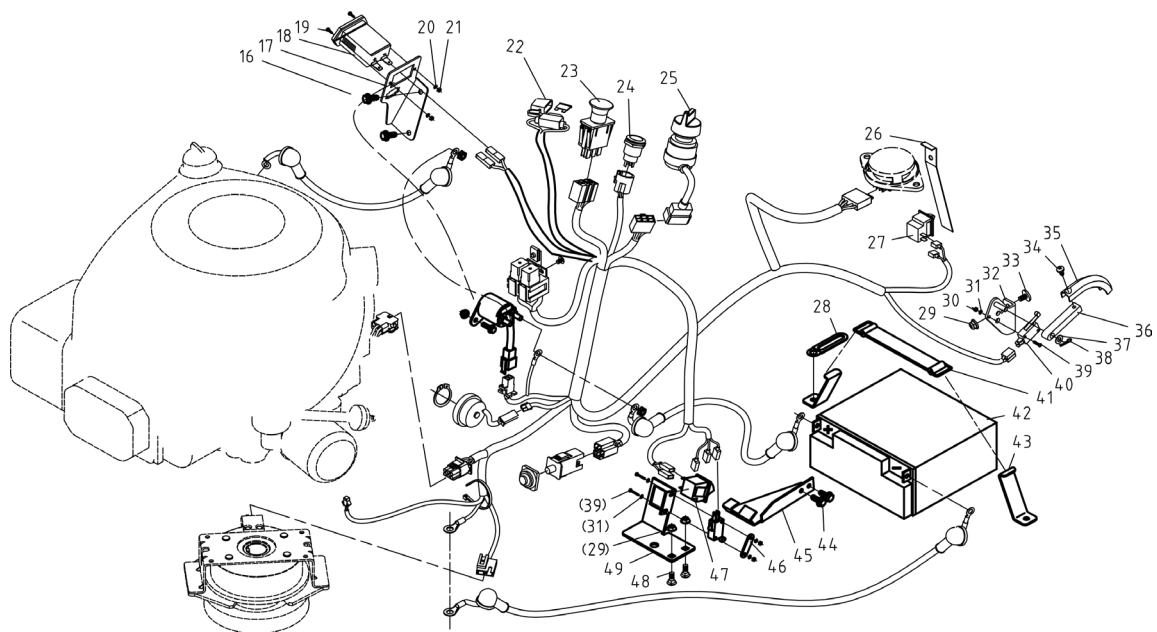

Lp	Kod	Nazwa	Ilość
1	760366	GROUND CABLE	1
2	760588	Electric cable (electric start)	1
3	760368	Cable tie	20
	760369	Cable tie	5
4	760370	COVER,SWITCH	1
5	760371	SWITCH,PLUNGER	1
6	760372	Battery cable	1
7	760373	Buzzer	1
8	760374	Axial elastic ring $\Phi 24$	1
9	760375	BOLT M5$\times$16	2
10	760376	STAR RELAY	1
11	760377	FLANGE LOCK NUT M5	2
12	760378	RELAY YAP23H-12-HR	2
13	760379	BUCKLE NUT M5	1
14	760380	Screw M5$\times$12	1
15	760381	POWER CABLE	1
16	760382	Tapping screwM6*1	4
17	760383	BRACKET,SOLENOID+HOURMETER	1
18	760384	METER,HOUR, SYS-1, 10-80V	1
19	760385	Screw M3$\times$12	2
20	760386	Washer 3	6
21	760214	nut M3	4
22	760589	FUSE BRM148S, 20A	1
23	760389	SWITCH,PTO	1
24	760390	SWITCH	1
25	760391	Electric door lock	1
26	760392	spring plate	1