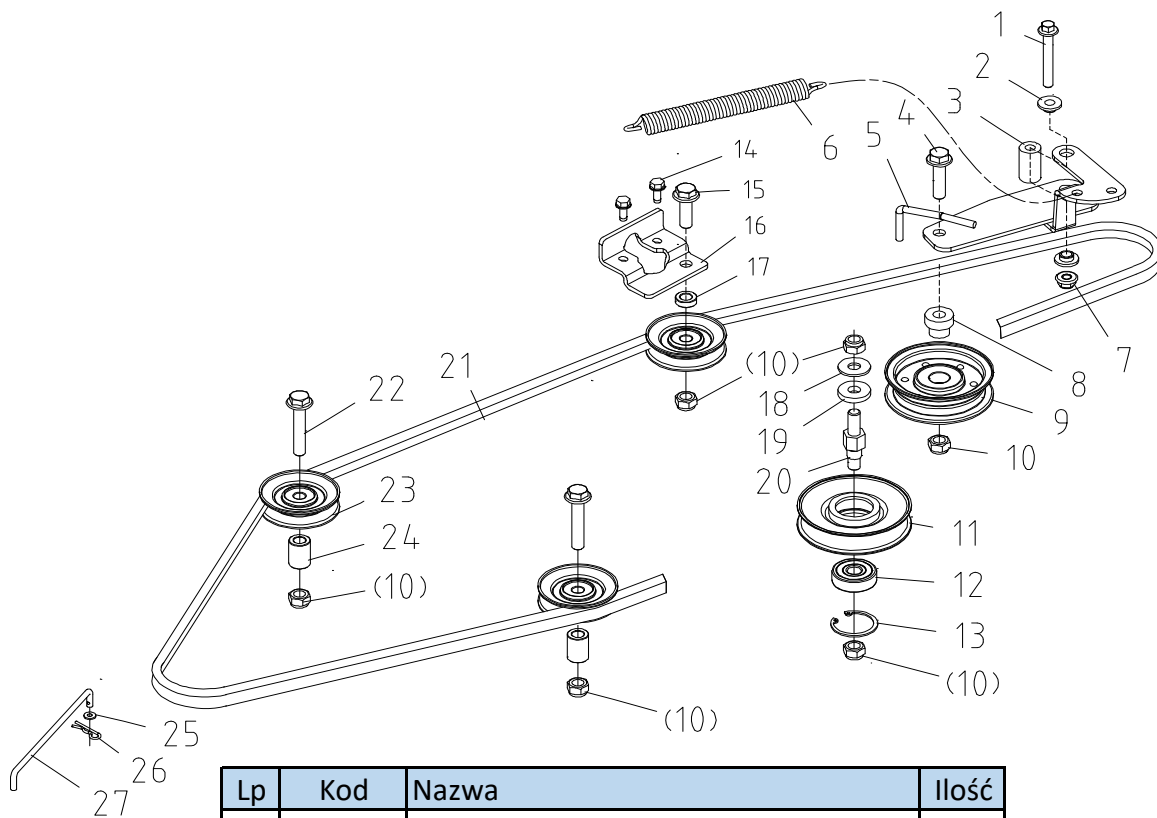

Lp	Kod	Nazwa	Ilość
1	760000	CHOKE KNOB	1
2	760001	SCREW M4×16	2
3	760002	WASHER 4	2
4	760003	THROTTLE CABLE	1
5	LC1P88F-1	ENGINE	1
5	LC1P90F-1	ENGINE	1
5	LC1P92F-1	ENGINE	1
6	760007	TAPPING SCREW 3/8"-16-1 1/4"	4
7	760008	FLAT KEY 6.35×30	1
8	760604	Engine pulley weldment	1
9	760010	SUPPORT	1
10	760011	Tapping screwM6*16	10
11	760012	Electric clutch	1
12	760013	Clutch Step Bushing	1
13	760014	taper washer 12	1
14	760015	BOLT, 7/16"-20- 3",UNF	1
15	760016	Clutch clamp plate	1
16	760017	FLANGE LOCK NUT M8	2
17	760605	Clutch baffle (small bin)	1
18	760019	BOLT M8×20	2
19	760020	EXHAUST PIPE	1
20	760021	SCREW 5/16"-18 -3/4"	3
21	760022	Spring washer 5/16"	3

Lp	Kod	Nazwa	Ilość
1	760033	FUEL TANK CAP LEVER	1
2	760034	O RING	1
3	760035	FUEL TANK CAP	1
4	760036	FUEL TANK CAP FILTER	1
5	760037	FUEL TANK CAP SEAL	1
6	760038	GASKET 6×25×1.5	4
7	760039	FUEL TANK CAP SPRING	1
8	760040	WASHER 5	1
9	760041	SPLIT PIN	1
10	760042	FILTER CAP	1
11	760043	FUEL TANK	1
12	760044	Tapping screwM6*1	3
13	760045	CLIP φ10	1
14	760046	FUEL HOSE	1
15	760047	CLIP φ10	1
16	760048	FUEL TANK CAP ASY	1