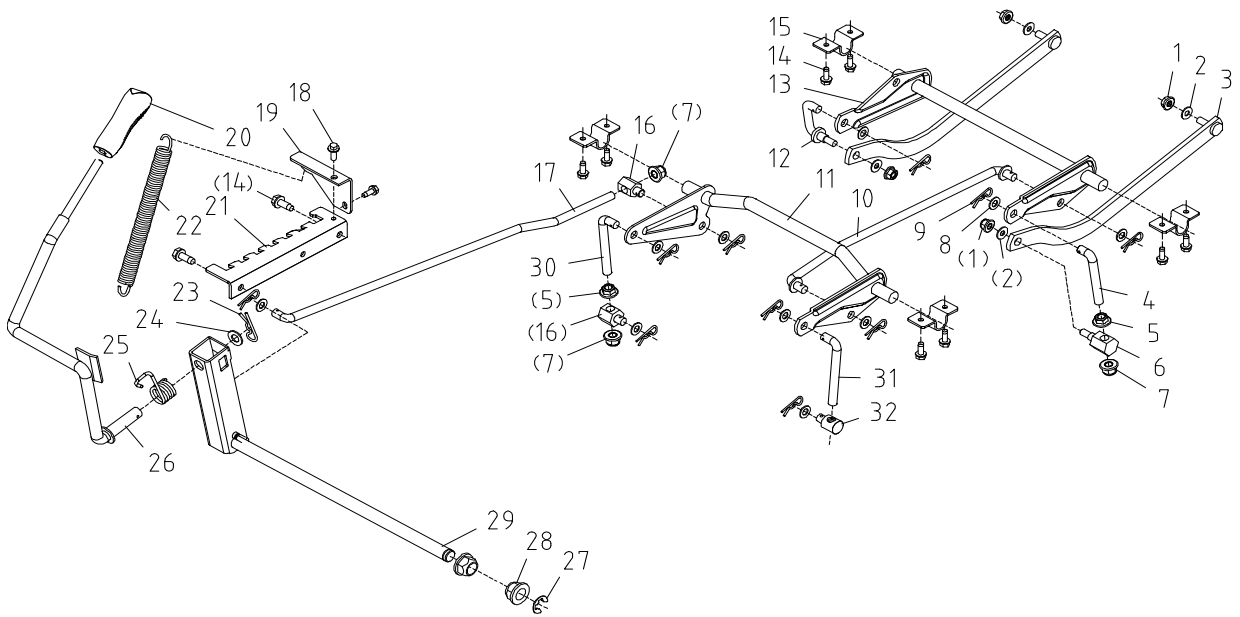

Lp	Kod	Nazwa	Ilość
1	760308	FLANGE LOCK NUT M8	4
2	760027	BIG WASHER	4
3	760259	FRONT STAY BAR WELDMENT	2
4	760260	FRONT RIGHT DERRICK	1
5	760261	Hexagon nut 10X1.25	2
6	760262	PIN	1
7	760263	FLANGE LOCK NUT M10×1.25	3
8	760264	WASHER 10	10
9	760265	SPRING PIN	10
10		LIFTING LINK ROD WELDMENT(REAR DISCHARGE)	1
	760266		
11	760267	REAR ARM WELDMENT(Rear)	1
12	760268	U DERRICK WELDMENT	1
13	760269	FRONT ARM WELDMENT	1
14	760270	FLANGE BOLT 5/16-18TX3/4	10
15	760271	U-SHAPED CLAMP	4
16	760272	Pin joint TTM86S, electroplated	2
17		LIFTING PULL ROD(REAR DISCHARGE)	1
	760273		
18	760274	Tapping screwM6*16	2
19		Spring hanging plate TTM86, electroplating	1
	760275		
20	760276	HANDLE	1
21	760277	RATCHET PLATE	1
22	760278	LIFTING HELPING SPRING	1
23	760279	Cotter pin φ3	1
24	760280	WASHER 14x1.5	1
25	760281	RIGHT SPRING	1
26	760282	LEVEL WELDMENT	1