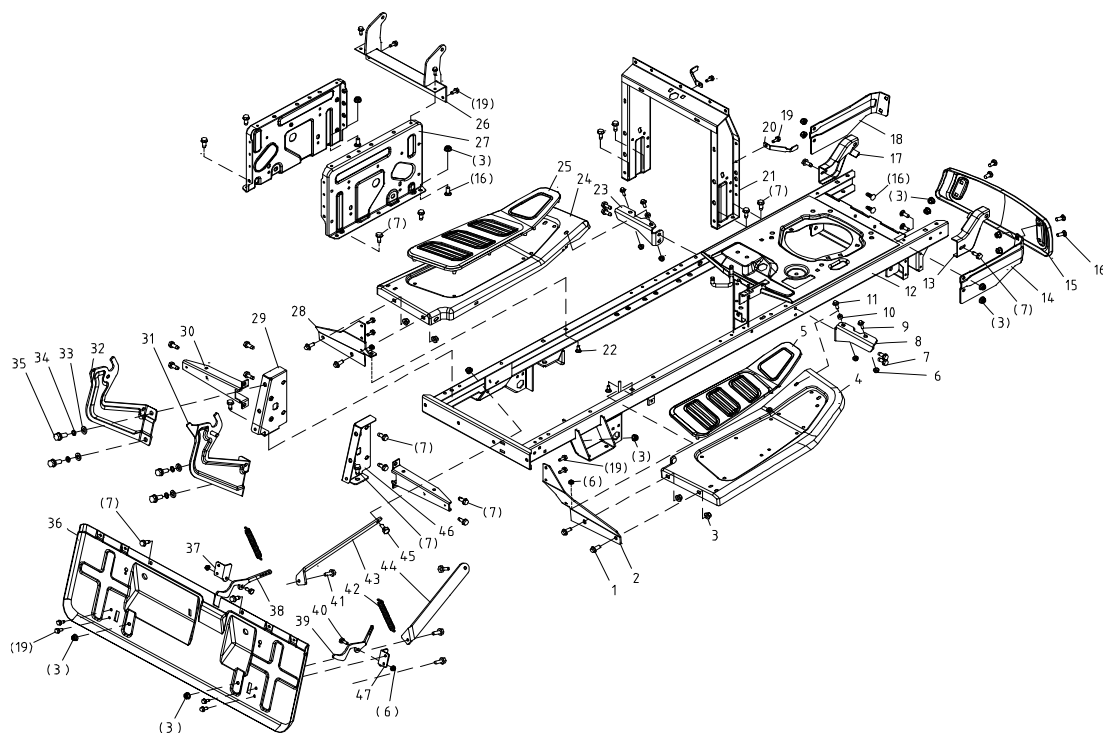

Lp	Kod	Nazwa	Ilość
1	760000	CHOKE KNOB	1
2	760001	SCREW M4×16	2
3	760002	WASHER 4	2
4	760003	THROTTLE CABLE	1
5	LC1P88F-1	ENGINE	1
5	LC1P90F-1	ENGINE	1
5	LC1P92F-1	ENGINE	1
6	760007	TAPPING SCREW 3/8"-16-1 1/4"	4
7	760008	FLAT KEY 6.35×30	1
8	760604	Engine pulley weldment	1
9	760010	SUPPORT	1
10	760011	Tapping screwM6*16	10
11	760012	Electric clutch	1
12	760013	Clutch Step Bushing	1
13	760014	taper washer 12	1
14	760015	BOLT, 7/16"-20- 3",UNF	1
15	760016	Clutch clamp plate	1
16	760017	FLANGE LOCK NUT M8	2
17	760605	Clutch baffle (small bin)	1
18	760019	BOLT M8×20	2
19	760020	EXHAUST PIPE	1
20	760021	SCREW 5/16"-18 -3/4"	3
21	760022	Spring washer 5/16"	3

Lp	Kod	Nazwa	Ilość
1	760052	FLANGE BOLT M8×60	1
2	760054	Bushing	2
3	760050	SPACER $\text{ø}8 \times \text{ø}18 \times 33$	1
4	760052	FLANGE BOLT M10×1.25×40	1
5	760057	DRIVING TENTION ARM WELDMENT	1
6	760065	SPRING	1
7	760058	FLANGE NUT M8	1
8	760060	TENTION PULLEY BUSHING	1
9	760063	TENTION PULLEY	1
10	760064	LOCK NUT M10×1.25	6
11	760075	TENTION PULLEY	1
12	760076	BEARING 6301-2RS	1
13	760077	SNAP RING 37	1
14	760011	Tapping screw M6*16	4
15	760052	FLANGE BOLT M10×1.25×35	1
16	760551	GUIDE PULLEY BASE PLATE	1
17	760552	WASHER $\text{ø}10 \times \text{ø}18 \times 7$	1
18	760027	BIG WASHER 10	1
19	760071	WASHER $\text{ø}27 \times \text{ø}10.5 \times 5$	1
20	760072	Tensioning wheel bolt	1
21	760553	V belt LG4-1030	1
22	760052	FLANGE BOLT M10×1.25×50	2
23	760074	DRIVING GUIDE PULLEY	3
24	760079	GUIDE PULLEY CUSHION SLEEVE	2
25	760040	WASHER 5	1
26	760041	SPLIT PIN	1
27	760554	Oil discharge push rod (K46)	1