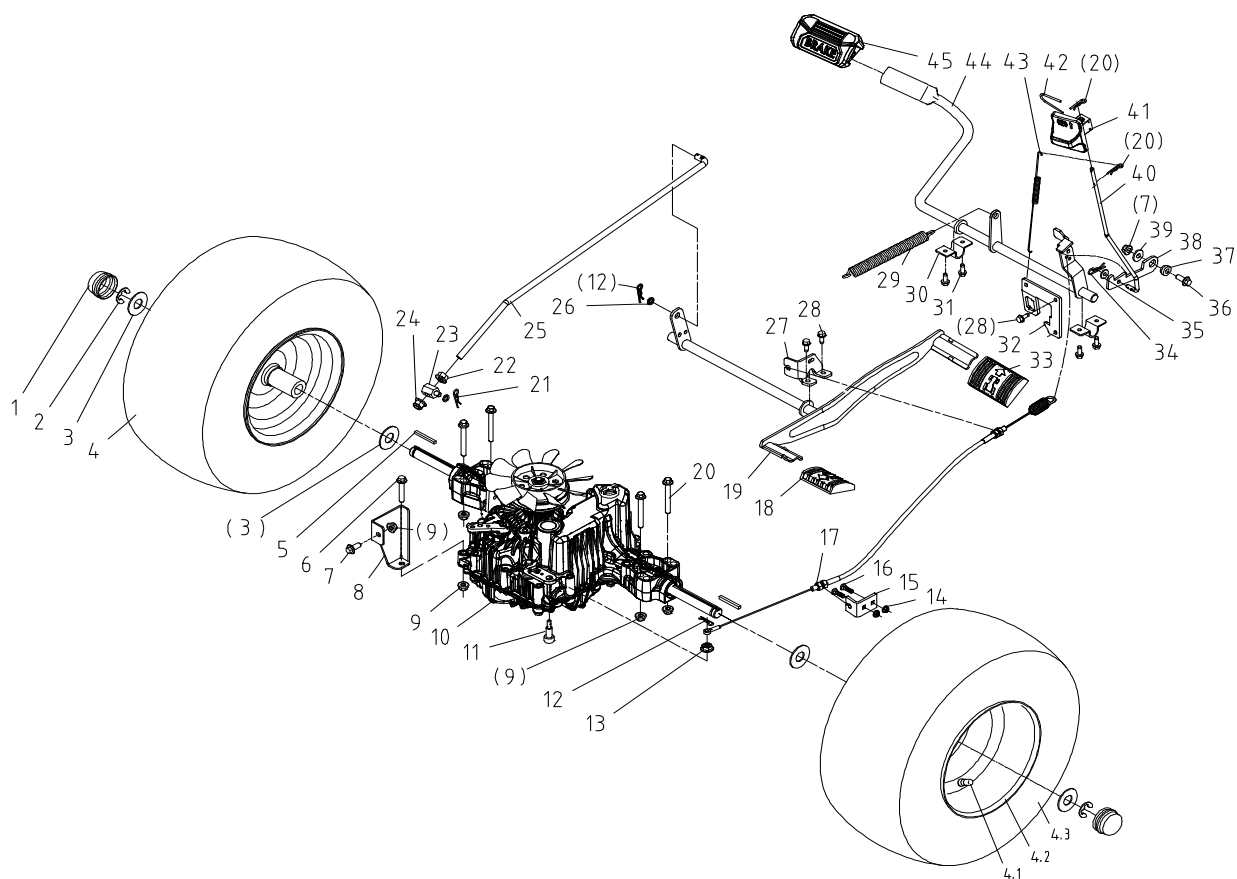

Lp	Kod	Nazwa	Ilość
1	760186	HUB COVER	2
2	760187	RETAINER RING 15	2
3	760188	WASHER $\phi 20 \times \phi 43 \times 3$	4
4	760189	REAR WHEEL ASSEMBLY	2
4,1	760190	Valve Z2-01-1, GB/T3900-1997	2
4,2	760191	Rear hub XCT98, 232x178	2
4,3	760192	Rear tubeless tire 18x8.5-8	2
5	760193	FLAT KEY 4.85x60	2
6	760573	FLANGE BOLT M8x40	1
7	760574	FLANGE BOLT M8x20	1
8	760575	Rear fixed plate of hydraulic axle (K46)	1
9	760017	FLANGE LOCK NUT M8	6
10	760576	TRANSAXLE, HYDRO, TTC, K46DR	1
11	760577	Bow-tie Cotter pin 2(K46)	1
12	760228	Cotter pin	4
13	760058	NUT M10	1
14	760017	FLANGE LOCK NUT M6	2
15	760578	Cable support	1
16	760019	Bolt M6X16	2
17	760579	Brake Cable (k46)	1
18	760580	REVERSE PEDAL	1
19	760581	Foot lever weldment	1
20	760197	FLANGE BOLT 8x65	4
21	760059	SPRING PIN	1