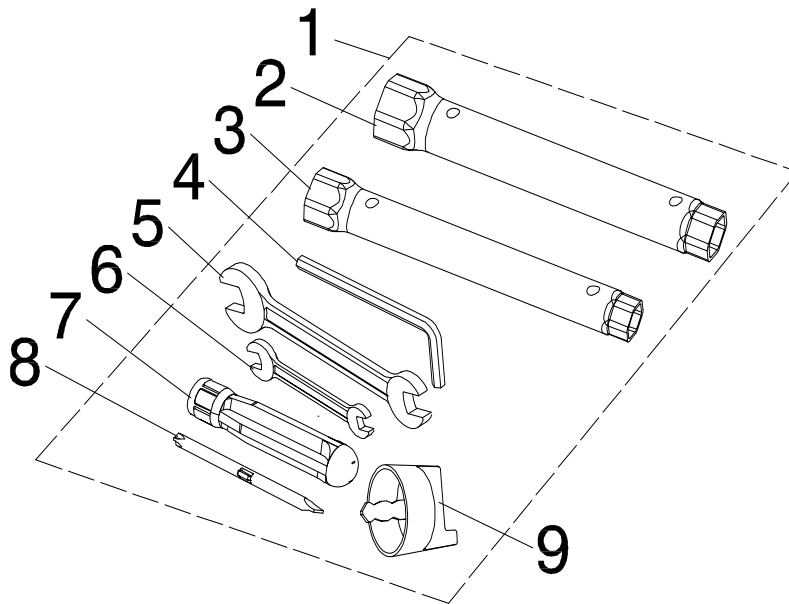

25	760435	HANDLE ANTI-VIBRATION RUBBER	4
26	760436	Screw M6X16	3
27	760437	PANEL	1
28	760438	BUCKLE NUT M6	15
29	760439	SHIELD	1
30	760440	MAINTENANCE COVER	1
31	760296	SCREW M6×16	8
32	760442	RIGHT STORAGE BOX	1
33	760443	REAR SEAT	1
34	760444	SCREW M6×25	4
35	760445	LEFT STORAGE BOX	1
36	760446	REAR COVER TAIL-BOARD	1
37	760360	TAPPING SCREW ST4.8x16	4
38	760038	GASKET 6.5×25×1.4	1
39	760617	STALL DECORATIVE PLATE	1

Lp	Kod	Nazwa	Ilość
1	760448	Accessory Tool Bag XC62	1
2	760449	Spark plug sleeve 13-21	1
3	760450	Spark plug sleeve 10-16	1
4	760451	Allen key 5	1
5	760452	Open-end wrench 13×15	1
6	760453	8×10 open-end wrench	1
7	760454	Dual-function screwdriver handle	1
8	760455	Two-headed screwdriver	1
9	760456	Key	1