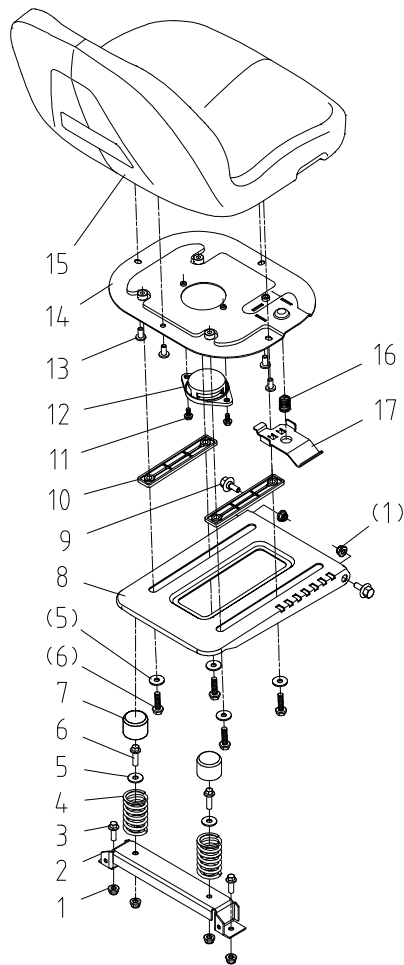

Lp	Kod	Nazwa	Ilość
1	760017	FLANGE LOCK NUT M8	6
2	760241	SEAT BACK BEAM	1
3	760242	FLANGE BOLT M8×20	4
4	760243	SEAT SPRING	2
5	760027	BIG WASHER	6
6	760230	FLANGE BOLT M8×25	6
7	760246	SPRING CAP	2
8	760247	justable seat base plate	1
9	760248	Seat screws	2
10	760249	Seat cushion strip	2
11	760011	Tapping screw M6*16	2
12	760251	Seat switch components	1
13	760252	Hexagon socket flat round head screw M8x20, GB/T70.2	4
14	760253	Seat plate	1
15	760254	SEAT ZJZY13-1	1
16	760255	SPRING	1
17	760256	Seat adjustment plate	1