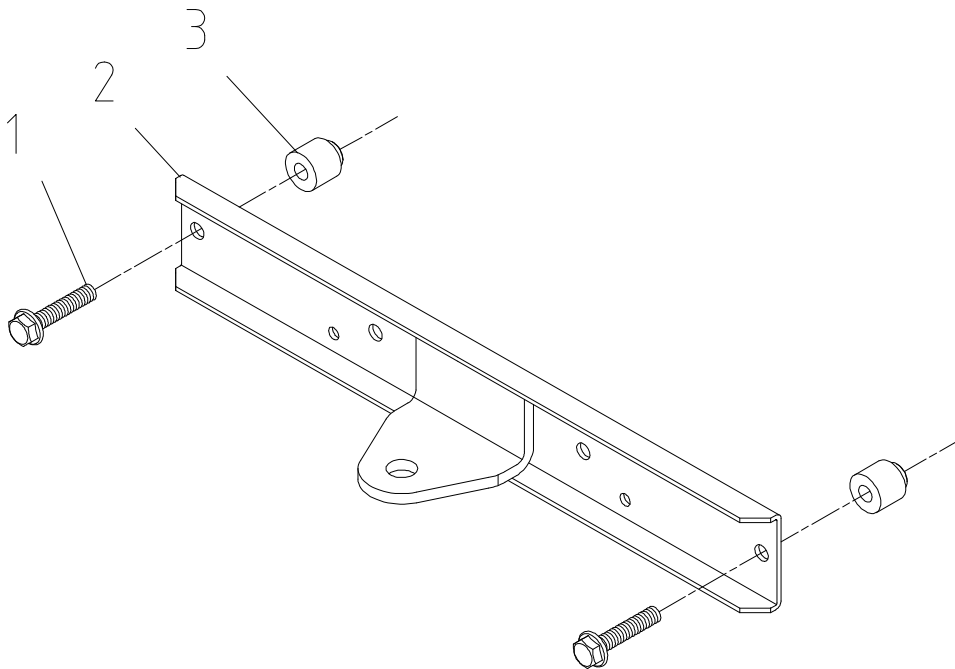

26	760436	Screw M6X16	3
27	760437	PANEL	1
28	760438	BUCKLE NUT M6	9
29	760439	SHIELD	1
30	760440	MAINTENANCE COVER	1
31	760441	SCREW M6×16	2
32	760444	SCREW M6×25	4
33	760447	TAPPING SCREW ST4.8x16	2
34	760543	SIDE DISCHARGE REAR SEAT	1
35	760544	GEAR BOX COVER	1
36	760054	Bushing	2
37	760375	FLANGE BOLT M8×20	2

Lp	Kod	Nazwa	Ilość
1	760545	FLANGE BOLT M8×40	2
2	20093962	Traction plate welding parts	1
3	760457	welding parts	2