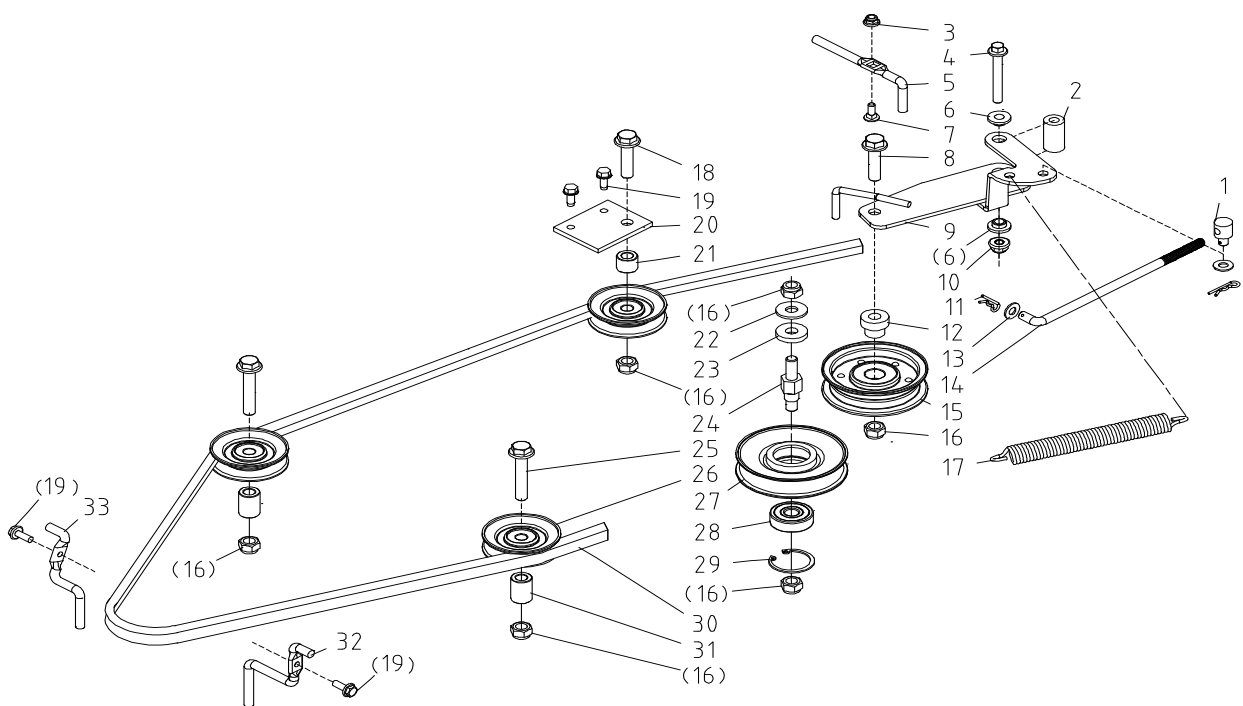

Lp	Kod	Nazwa	Ilość
1	760000	CHOKE KNOB	1
2	760001	SCREW M4×16	2
3	760002	WASHER 4	2
4	760003	THROTTLE CABLE	1
5	LC1P85FA	ENGINE	1
6	760007	TAPPING SCREW 3/8"-16-1 1/4"	3
7	760008	FLAT KEY 6.35×30	1
8	760009	Engine pulley weldment	1
9	760010	SUPPORT	1
10	760011	Tapping screw M6*16	10
11	760012	Electric clutch	1
12	760013	Clutch Step Bushing	1
13	760014	taper washer 12	1
14	760015	BOLT, 7/16"-20- 3",UNF	1
15	760016	Clutch clamp plate	1

Lp	Kod	Nazwa	Ilość
1	760033	FUEL TANK CAP LEVER	1
2	760034	O RING	1
3	760035	FUEL TANK CAP	1
4	760036	FUEL TANK CAP FILTER	1
5	760037	FUEL TANK CAP SEAL	1
6	760038	GASKET 6×25×1.5	4
7	760039	FUEL TANK CAP SPRING	1
8	760040	WASHER 5	1
9	760041	SPLIT PIN	1
10	760042	FILTER CAP	1
11	760043	FUEL TANK	1
12	760044	Tapping screw M6*1	3
13	760045	CLIP ϕ 10	1
14	760046	FUEL HOSE	1
15	760047	CLIP ϕ 10	1
16	760048	FUEL TANK CAP ASY	1

Lp	Kod	Nazwa	Ilość
1	760049	GEAR SHIFT PIN	1
2	760050	SPACER $\varnothing 8 \times \varnothing 18 \times 33$	1
3	760051	Hexagon flange lock nut M6	1
4	760052	FLANGE BOLT M8×60	1
5	760053	LEFT FRONT BELT GUIDE	1
6	760054	Bushing	2
7	760055	Bolt M6X16	1
8	760056	FLANGE BOLT M10×1.25×40	1
9	760057	DRIVING TENTION ARM WELDMENT	1
10	760058	FLANGE NUT M8	1
11	760059	SPRING PIN	2
12	760060	TENTION PULLEY BUSHING	1
13	760061	Washer 8	2
14	760062	LINKED PUTTER	1
15	760063	TENTION PULLEY	1
16	760064	LOCK NUT M10×1.25	6
17	760065	Traveling tension spring	1