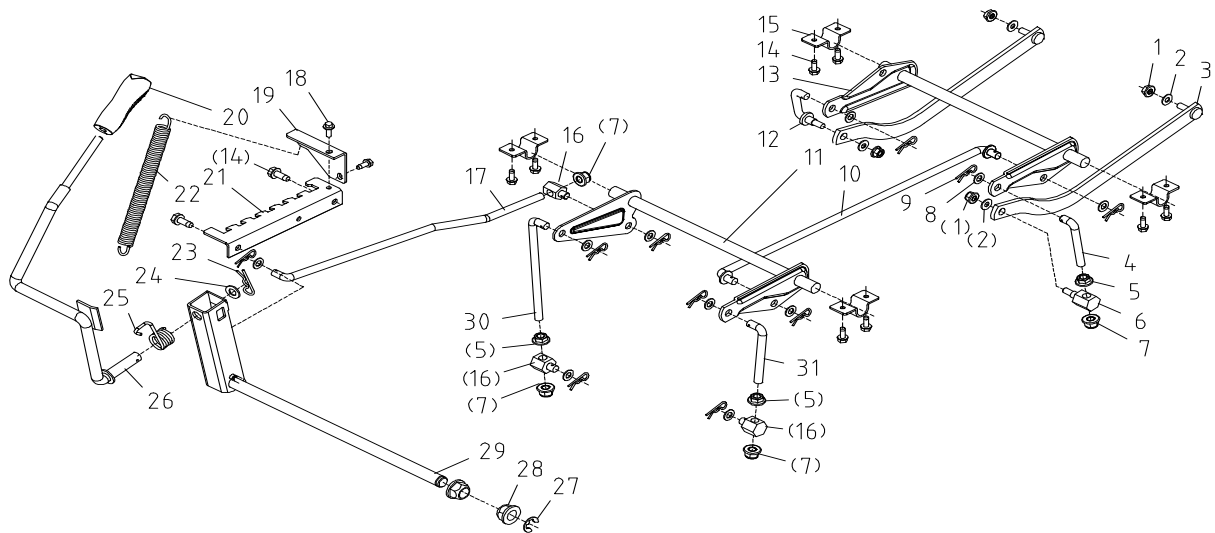

Lp	Kod	Nazwa	Ilość
1	760257	FLANGE LOCK NUT M8	4
2	760027	BIG WASHER	4
3	760259	FRONT STAY BAR WELDMENT	2
4	760260	FRONT RIGHT DERRICK	1
5	760261	Hexagon nut 10X1.25	3
6	760262	PIN	1
7	760263	FLANGE LOCK NUT M10x1.25	4
8	760264	WASHER 10	10
9	760265	SPRING PIN	10
10	760266	LIFTING LINK ROD WELDMENT(side row)	1
11	760267	REAR ARM WELDMENT(side row)	1
12	760268	U DERRICK WELDMENT	1
13	760269	FRONT ARM WELDMENT	1
14	760270	FLANGE BOLT 5/16-18TX3/4	10
15	760271	U-SHAPED CLAMP	4
16	760272	Pin joint TTM86S, electroplated	3
17	760273	LIFTING PULL ROD(side row)	1