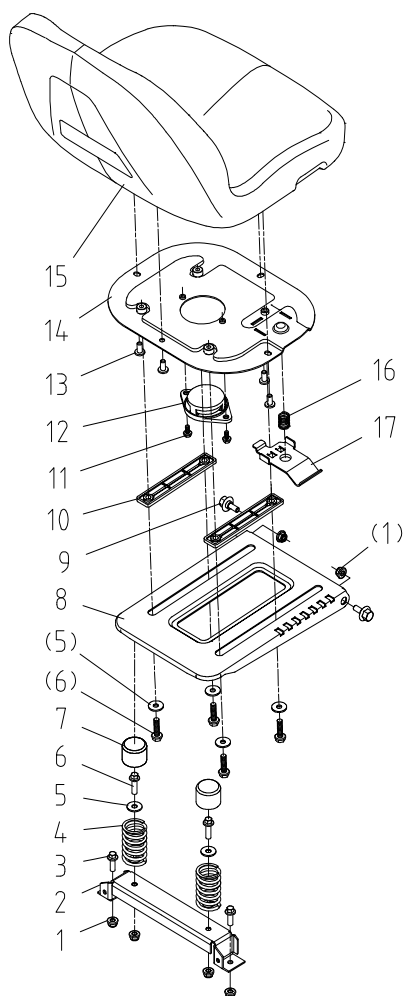

Lp	Kod	Nazwa	Ilość
1	760017	FLANGE LOCK NUT M8	6
2	760241	SEAT BACK BEAM	1
3	760197	FLANGE BOLT M8×20	4
4	760243	SEAT SPRING	2
5	760027	BIG WASHER	6
6	760197	FLANGE BOLT M8×25	6
7	760246	SPRING CAP	2
8	760247	justable seat base plate	1
9	760248	Seat screws	2
10	760249	Seat cushion strip	2
11	760011	Tapping screw M6*16	2
12	760251	Seat switch components	1
13	760252	Hexagon socket flat round head screw M8x20, GB/T70.2	4
14	760253	Seat plate	1
15	760254	SEAT ZJZY13-1	1
16	760255	SPRING	1
17	760256	Seat adjustment plate	1