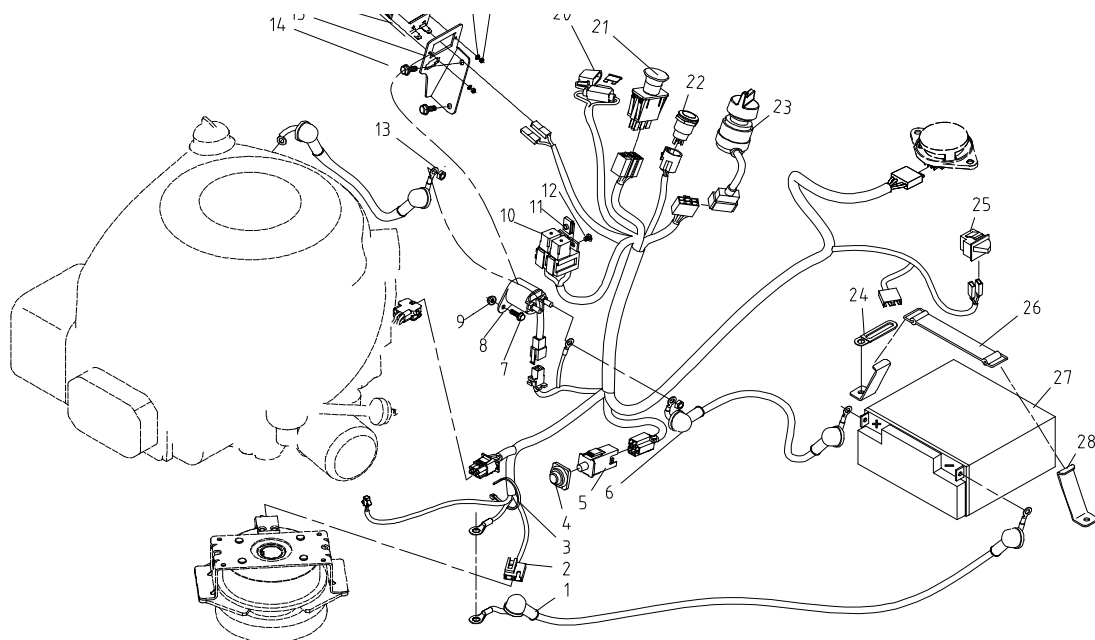

Lp	Kod	Nazwa	Ilość
1	760366	GROUND CABLE	1
2	760542	Electric cable (electric start)	1
3	760368	Cable tie	20
	760369	Cable tie	5
4	760370	COVER,SWITCH	1
5	760371	SWITCH,PLUNGER	1
6	760372	Battery cable	1
7	760375	BOLT M5×16	2
8	760376	STAR RELAY	1
9	760378	FLANGE LOCK NUT M5	2
10	760378	RELAY YAP23H-12-HR	2
11	760379	BUCKLE NUT M5	1
12	760252	Screw M5×12	1
13	760381	POWER CABLE	1
14	760011	Tapping screwM6*1	4
15	760383	BRACKET,SOLENOID+HOURMETER	1
16	760384	METER,HOUR, SYS-1, 10-80V	1
17	760385	Screw M3×12	2
18	760386	Washer 3	6
19	760387	nut M3	4
20	760388	FUSE BRM148S, 20A	1
21	760389	SWITCH,PTO	1
22	760390	SWITCH	1
23	760391	Electric door lock	1
24	760395	wire clamp	1
25	760394	SWITCH	1
26	760408	Belt	1
27	760409	BATTERY 12V 18Ah	1
28	760410	HOOK	2