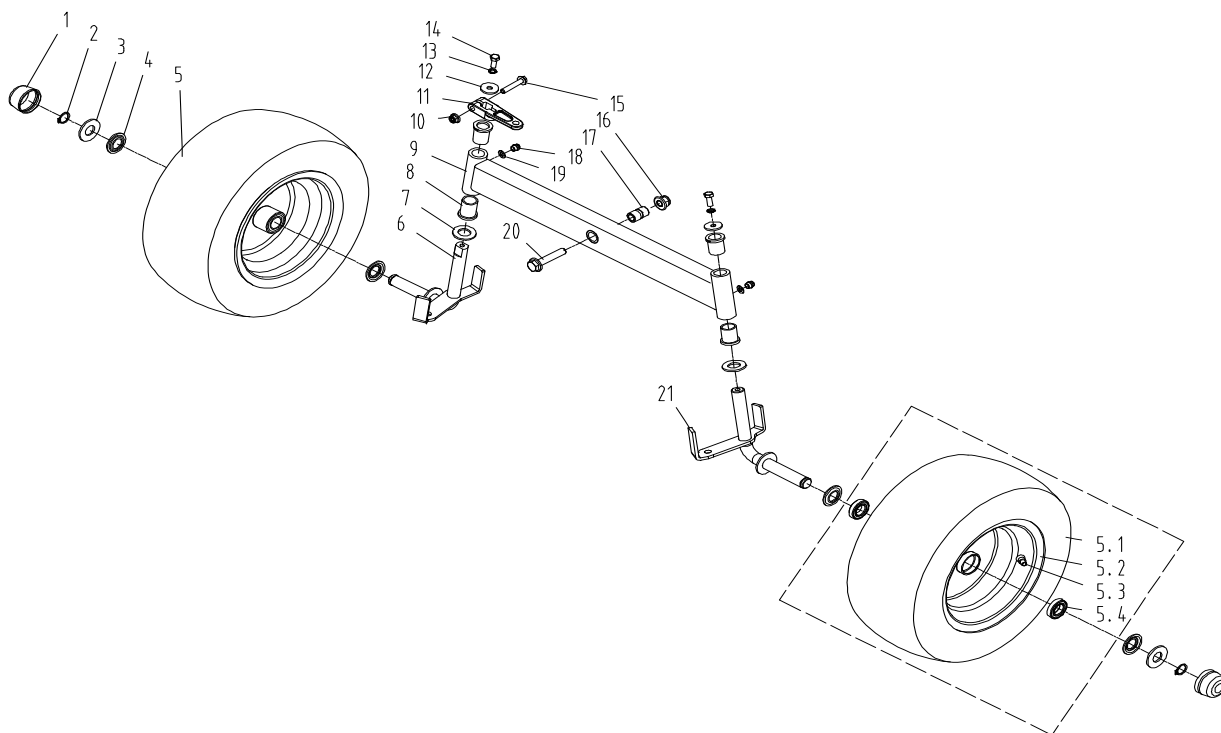

Lp	Kod	Nazwa	Ilość
1	760186	HUB COVER	2
2	760202	SNAP RING 19	2
3	760188	WASHER $\phi 20 \times \phi 43 \times 3$	2
4	760549	WASHER	4
5	760477	Front wheel assembly	2
5,1	760478	FRONT WHEEL ASSEMBLY	2
5,2	760479	FRONT WHEEL ASSEMBLY	2
5,3	760190	Valve Z2-01-1, GB/T3900-1997	2
5,4	760305	BEARING 61904-2RZ	4
6	760480	Front Axle RH	1
7	760341	WASHER 20	2
8	760481	BUSHING	4
9	760482	FRONT AXLE WELDMENT	1
10	760349	FLANGE LOCK NUT M8	1
11	760483	TURNNG ARM	1
12	760484	WASHER	2
13	760206	SPRING WASHER 8	2
14	760032	BOLT M8×20	2
15	760375	FLANGE BOLT M8×45	1
16	760213	FLANGE LOCK NUT M12×1.25	1
17	760485	LINER TUBE	1
18	760486	OIL INJECTION NOZZLE	2
19	760229	WASHER6	2
20	760487	FLANGE BOLT M12×1.25×55	1
21	760488	Front Axle LH	1