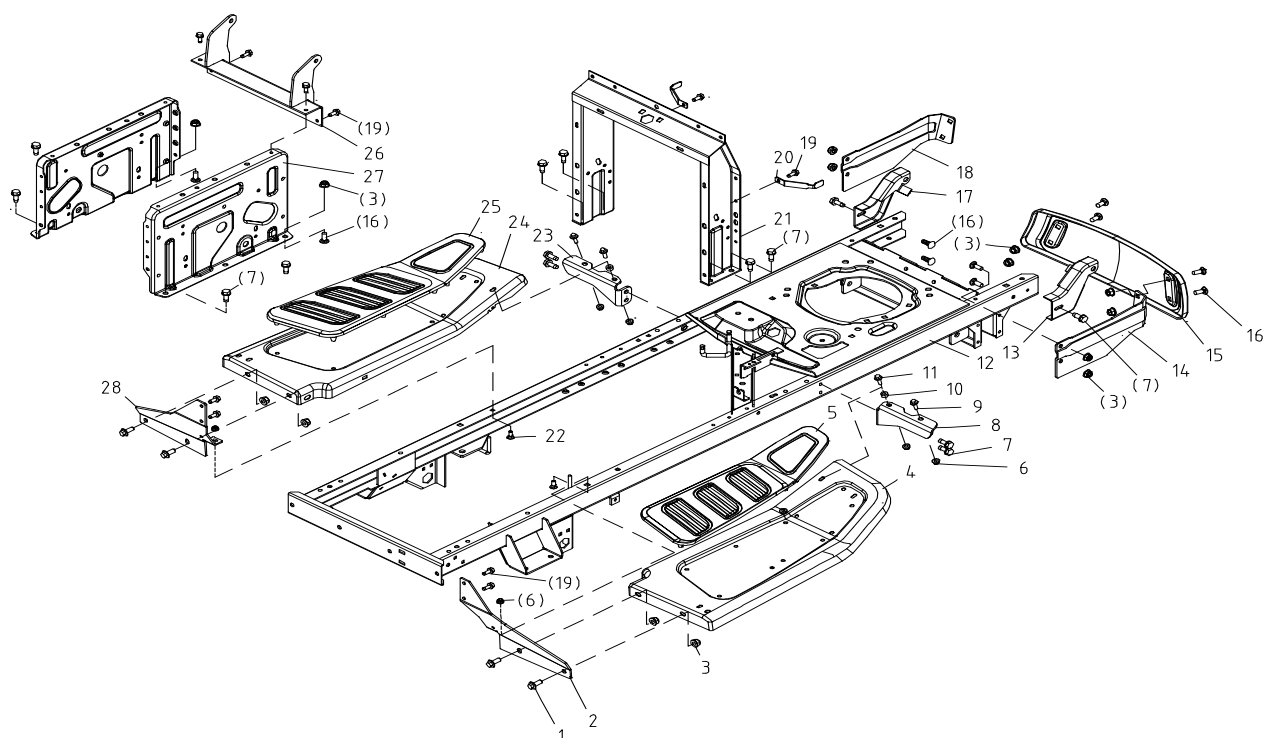

Lp	Kod	Nazwa	Ilość
1	760197	FLANGE BOLT M8×20	4
2	760458	RIGHT PEDAL HANGER	1
3	760198	FLANGE LOCK NUT M8	14
4	760459	RIGHT PEDAL	1
5	760460	RIGHT FOOT PAD	1
6	760240	Hexagon flange lock nut M6	6
7	760270	FLANGE BOLT 5/16-18TX3/4	14
8	760461	PEDAL FRONT SUPPORT RIGHT	1
9	760375	FLANGE BOLT M6×16	2
10	760462	BUSHING	2
11	760209	FLANGE BOLT M6×25	2
12	760463	Chasis	1
13	760464	ENGINE COVER BRACKET RIGHT	1
14	760465	RIGHT BAMPER ROD	1
15	760466	BAMPER	1
16	760019	BOLT M8×20	10
17	760467	ENGINE COVER BRACKET LEFT	1
18	760468	LEFT BAMPER ROD	1
19	760044	Tapping screw M6*16	10
20	760469	STEERING	2
21	760470	STEERING BRACKET	1
22	760055	Bolt M6X16	2
23	760471	PEDAL FRONT SUPPORT LEFT	1
24	760472	LEFT PEDAL	1
25	760473	LEFT FOOT PAD	1
26	760474	SEAT FRONT BEAM WELDMENT	1