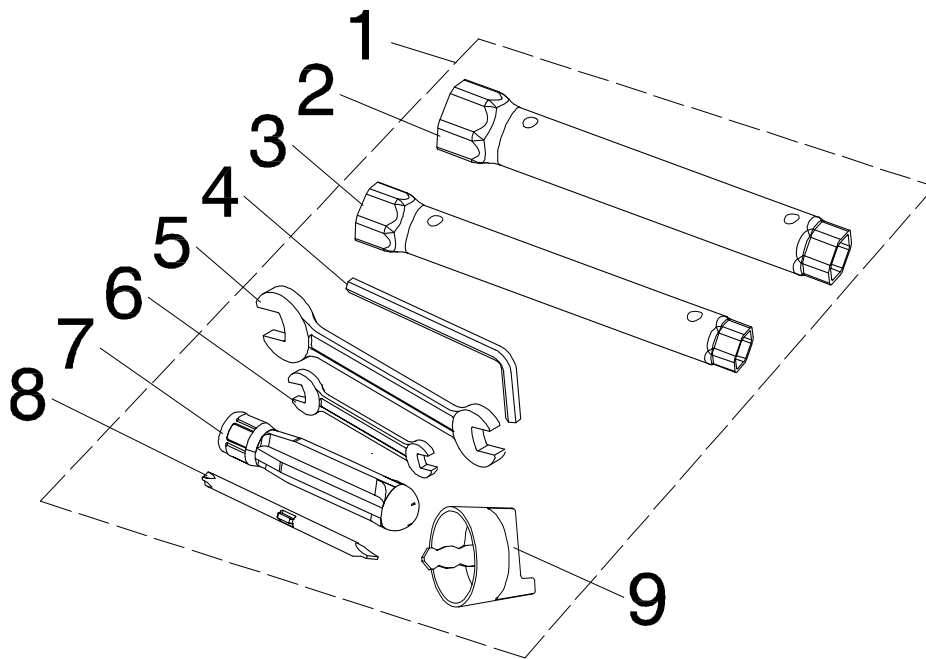

Lp	Kod	Nazwa	Ilość
1	760448	Accessory Tool Bag XC62	1
2	760449	Spark plug sleeve 13-21	1
3	760450	Spark plug sleeve 10-16	1
4	760451	Allen key 5	1
5	760452	Open-end wrench 13×15	1
6	760453	8×10 open-end wrench	1
7	760454	Dual-function screwdriver handle	1
8	760455	Two-headed screwdriver	1
9	760456	Key	1