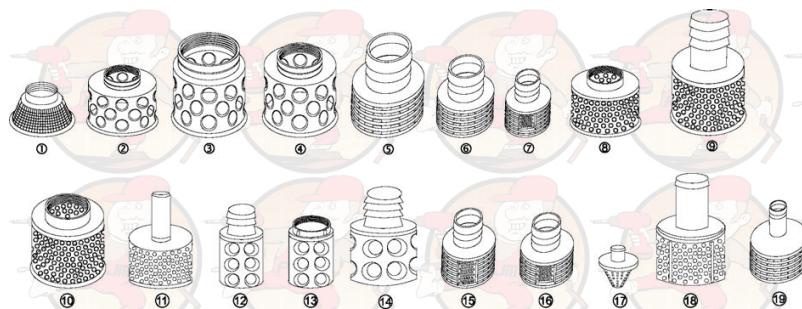

Przykład koszy ssawnych:

Rodzaje koszy ssawnych:

Tabela koszy ssawnych:

| MODEL | NUMER | MATERIAL | ROZMIAR W CALACH | NUMER KATALOGOWY |
|---------|-------|----------|------------------|------------------|
| WX10 | 19 | PLASTIK | 1" | 78325-YB0-711 |
| WA15 | 11 | METAL | 1,5" | 78325-YB0-751 |
| WA20K | 8 | METAL | 2" | 78325-954-000 |
| WA20X | 15 | PLASTIK | 2" | 78325-YB3-661 |
| WA30 | 9 | METAL | 3" | 78325-YB4-020 |
| WA30X | 15 | METAL | 3" | 78325-YB4-662 |
| WB15K2 | 7 | PLASTIK | 1,5" | 78325-YB7-020 |
| WB20X | 6 | PLASTIK | 2" | 78325-YB3-010 |
| WB20X | 15 | PLASTIK | 2" | 78325-YB3-661 |
| WB20XK1 | 6 | PLASTIK | 2" | 78325-YB3-010 |
| WB30X | 5 | PLASTIK | 3" | 78325-YB4-662 |
| WB30XK1 | 5 | PLASTIK | 3" | 78325-YB4-020 |
| WD20X | 6 | PLASTIK | 2" | 78325-YB3-010 |
| WD20X | 15 | METAL | 2" | 78325-YB3-661 |
| WD30X | 5 | PLASTIK | 3" | 78325-YB4-020 |
| WD30X | 15 | METAL | 3" | 78325-YB4-662 |
| WH15X | 7 | PLASTIK | 1,5" | 78325-YB7-020 |
| WH15XK1 | 7 | PLASTIK | 1,5" | 78325-YB7-020 |
| WH20X | 16 | PLASTIK | 2" | 78325-YB7-702 |
| WH20XK1 | 6 | PLASTIK | 2" | 78325-YB3-010 |
| WP20X | 17 | PLASTIK | 2" | 78325-YE5-003 |
| WP20X | 18 | PLASTIK | 2" | 78325-YE6-003 |
| WP20X | 6 | PLASTIK | 3" | 78325-YB3-010 |
| WP30X | 17 | PLASTIK | 3" | 78325-YE5-003 |
| WP30X | 18 | PLASTIK | 3" | 78325-YE6-003 |
| WP30X | 5 | PLASTIK | 3" | 78325-YB4-020 |
| WD20XK1 | 6 | PLASTIK | 2" | 78325-YB3-010 |
| WD30XK1 | 5 | PLASTIK | 3" | 78325-YB4-020 |
| WT20 | 12 | PLASTIK | 2" | 78325-YB3-010 |
| WT20 | 13 | PLASTIK | 2" | 78325-YB1-901 |
| WT20 | 14 | PLASTIK | 2" | 78325-YB4-662 |
| WT20XK2 | 2 | METAL | 2" | 78325-YB8-003 |
| WT20XK2 | 12 | PLASTIK | 2" | 78325-YB4-662 |
| WT20XK2 | 13 | PLASTIK | 2" | 78325-YB1-901 |
| WT20XK2 | 14 | PLASTIK | 2" | 78325-YB4-662 |
| WT30 | 12 | PLASTIK | 3" | 78325-YB4-662 |
| WT30 | 14 | PLASTIK | 3" | 78325-YB4-662 |
| WT30XK2 | 4 | METAL | 3" | 78325-YB9-003 |
| WT40XK1 | 3 | METAL | 4" | 78325-YD4-003 |