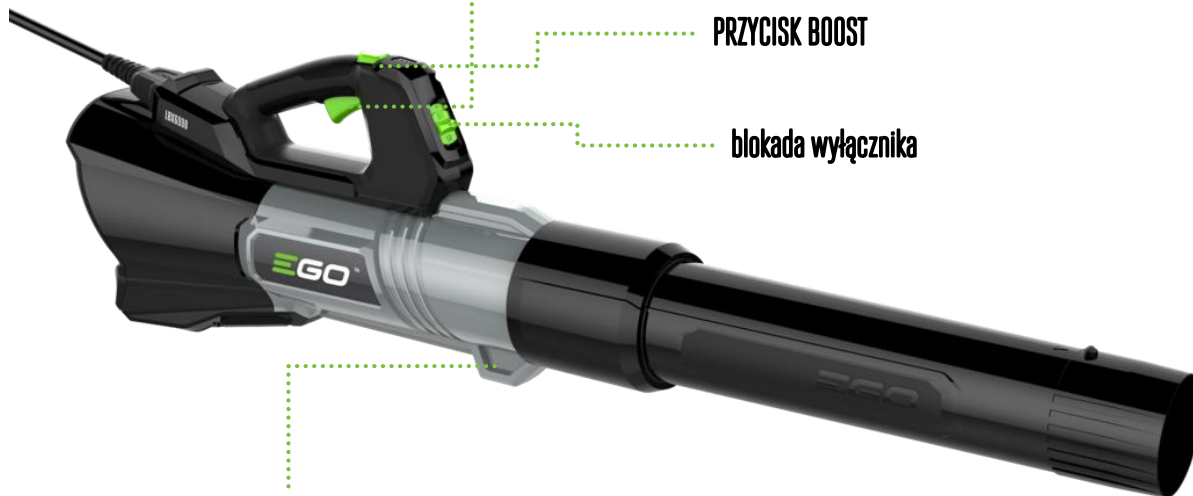

EGO™

LBX6000

NOWOŚĆ 2018

POWER+ COMMERCIAL
BLOWER

5 YEAR TOOL Warranty
3 YEAR BATTERY Warranty
ARC LITHIUM 56V

PLYNNA REGULACJA PRĘDKOŚCI

PRZYCISK BOOST

blokada wyłącznika

STOPKA
dla łatwiejszego przechowywania