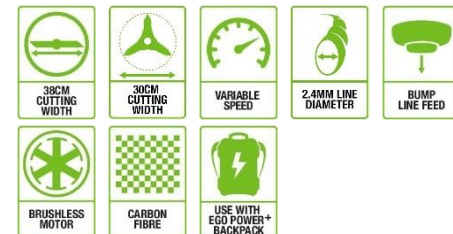

linia COMMERCIAL

EGO[™]
POWER BEYOND BELIEF[™]

EGO™

POWER+ COMMERCIAL LINE TRIMMER

BCX3800

NOWOŚĆ 2018

5 YEAR TOOL Warranty
3 YEAR BATTERY Warranty
ARC LITHIUM 56V

SPECYFIKACJA